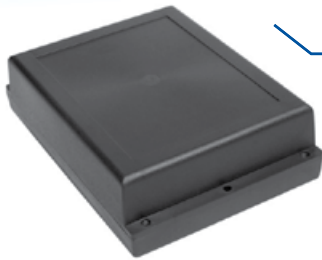

ZP150.150.60J TM

NEW

MATERIAL:
ABS-PC and PC
WITH SEAL

H	W	L [mm]:
60	150	150

AVAILABLE COLOUR:

HERMETIC ENCLOSURES

Hermetic enclosures with gaskets are one of the most rapidly evolving product categories. Available in versions with or without gaskets, with brass sleeves and in various colours: light grey, transparent, and with transparent top and light grey bottom. We make those enclosures of polystyrene or ABS. Most of the products are IP65 certified, as well as IK07 and IK09 certified. This series of enclosures is ideal for use in damp environments.