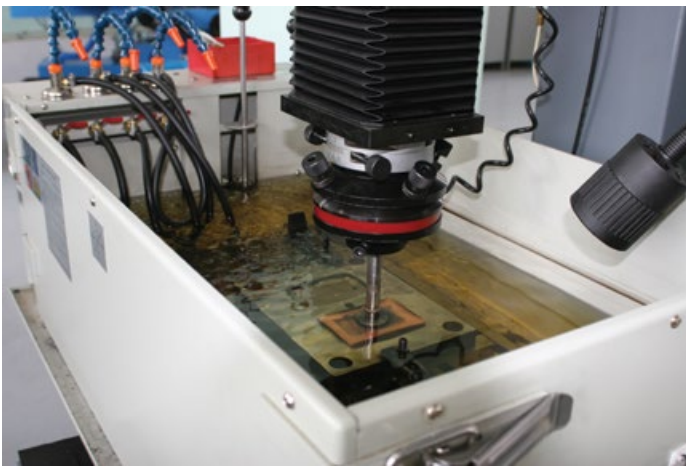

Fine-hole EDM's:

- Mitsubishi EA12S
- Accutex HD75
- Accutex AM32N2

Fine-hole WEDM's:

- Mitsubishi MV2400S
- Accutex AU-300iA

3D printers:

- Zortrax M200

[Scan and watch the film about us](#)

NEW IN OFFER