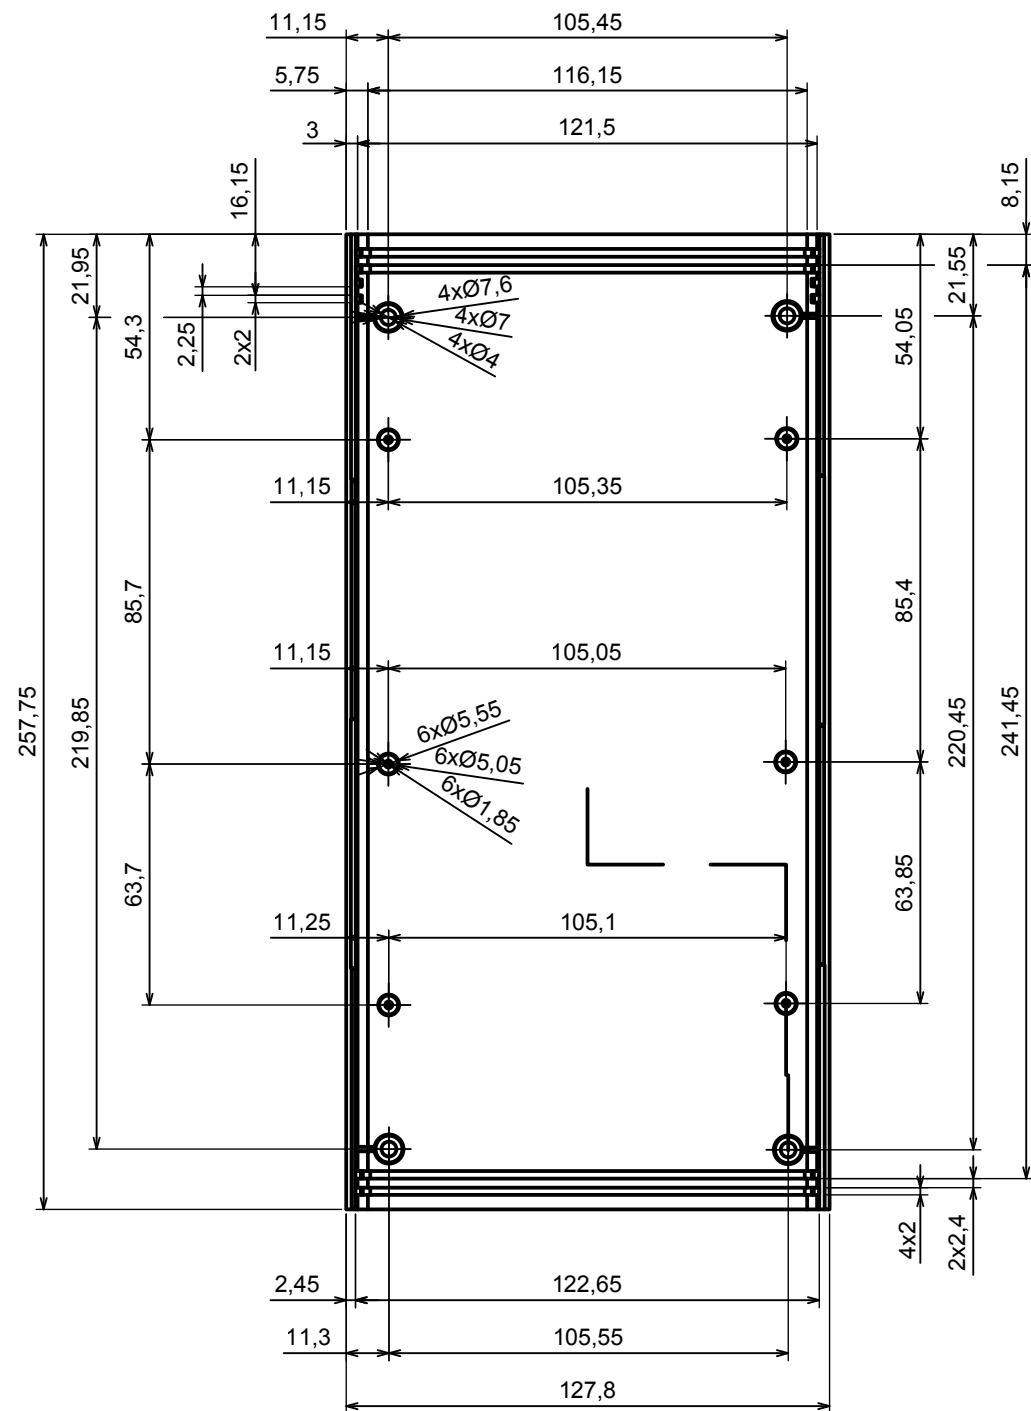

All rights reserved, Copyright Kradex 2017		
Product model	Enclosure Z37 - Assembly	
Format: A3	Material: PS, ABS	
Scale 1:2	Tolerance: +/- 0.8	

A |

A |

A-A

All rights reserved, Copyright Kradox 2017

Product model: Enclosure Z37 - Base

Format: A3 | Material: PS, ABS

Scale 1:2 | Tolerance: +/- 0.8

A-A

All rights reserved, Copyright Kradox 2017

Product model: Enclosure Z37 - Cover

Format: A3 Material: PS, ABS

Scale 1:2 Tolerance: +/- 0.8

All rights reserved, Copyright Kradex 2017

Product model: Enclosure Z37 - Board

Format: A3 Material: PS, ABS

Scale 1:1 Tolerance: +/- 0.8

All rights reserved, Copyright Kradex 2017

Product model: Enclosure Z37 - Foot

Format: A3 Material: PS, ABS

Scale 5:1 Tolerance: +/- 0.5