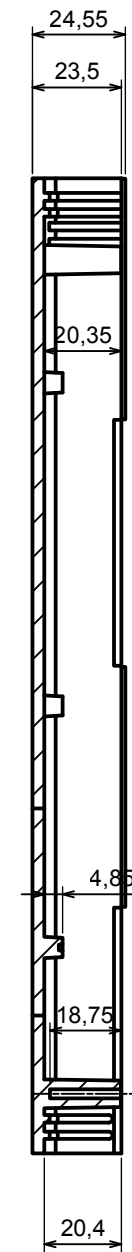

All rights reserved, Copyright Kradex 2017		
Product model	Enclosure Z37 - Assembly	
Format: A3	Material: PS, ABS	
Scale 1:2	Tolerance: +/- 0.8	

A |

A |

A-A

All rights reserved, Copyright Kradox 2017

Product model: Enclosure Z37 - Base

Format: A3 | Material: PS, ABS

Scale 1:2 | Tolerance: +/- 0.8

A-A

All rights reserved, Copyright Kradox 2017

Product model: Enclosure Z37 - Cover

Format: A3 Material: PS, ABS

Scale 1:2 Tolerance: +/- 0.8

All rights reserved, Copyright Kradex 2017

Product model: Enclosure Z37 - Board

Format: A3 Material: PS, ABS

Scale 1:1 Tolerance: +/- 0.8

All rights reserved, Copyright Kradex 2017

Product model: Enclosure Z37 - Foot

Format: A3 Material: PS, ABS

Scale 5:1 Tolerance: +/- 0.5