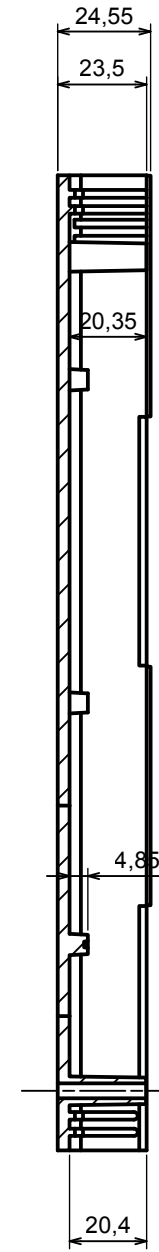

All rights reserved, Copyright Kradex 2017		
Product model	Enclosure Z37 - Assembly	
Format: A3	Material: PS, ABS	
Scale 1:2	Tolerance: +/- 0.8	

A |

A |

A-A

All rights reserved, Copyright Kradox 2017

Product model: Enclosure Z37 - Base

Format: A3 | Material: PS, ABS

Scale 1:2 | Tolerance: +/- 0.8

A-A

All rights reserved, Copyright Kradox 2017

Product model: Enclosure Z37 - Cover

Format: A3 Material: PS, ABS

Scale 1:2 Tolerance: +/- 0.8

All rights reserved, Copyright Kradex 2017

Product model: Enclosure Z37 - Board

Format: A3 Material: PS, ABS

Scale 1:1 Tolerance: +/- 0.8

All rights reserved, Copyright Kradex 2017

Product model: Enclosure Z37 - Foot

Format: A3 Material: PS, ABS

Scale 5:1 Tolerance: +/- 0.5