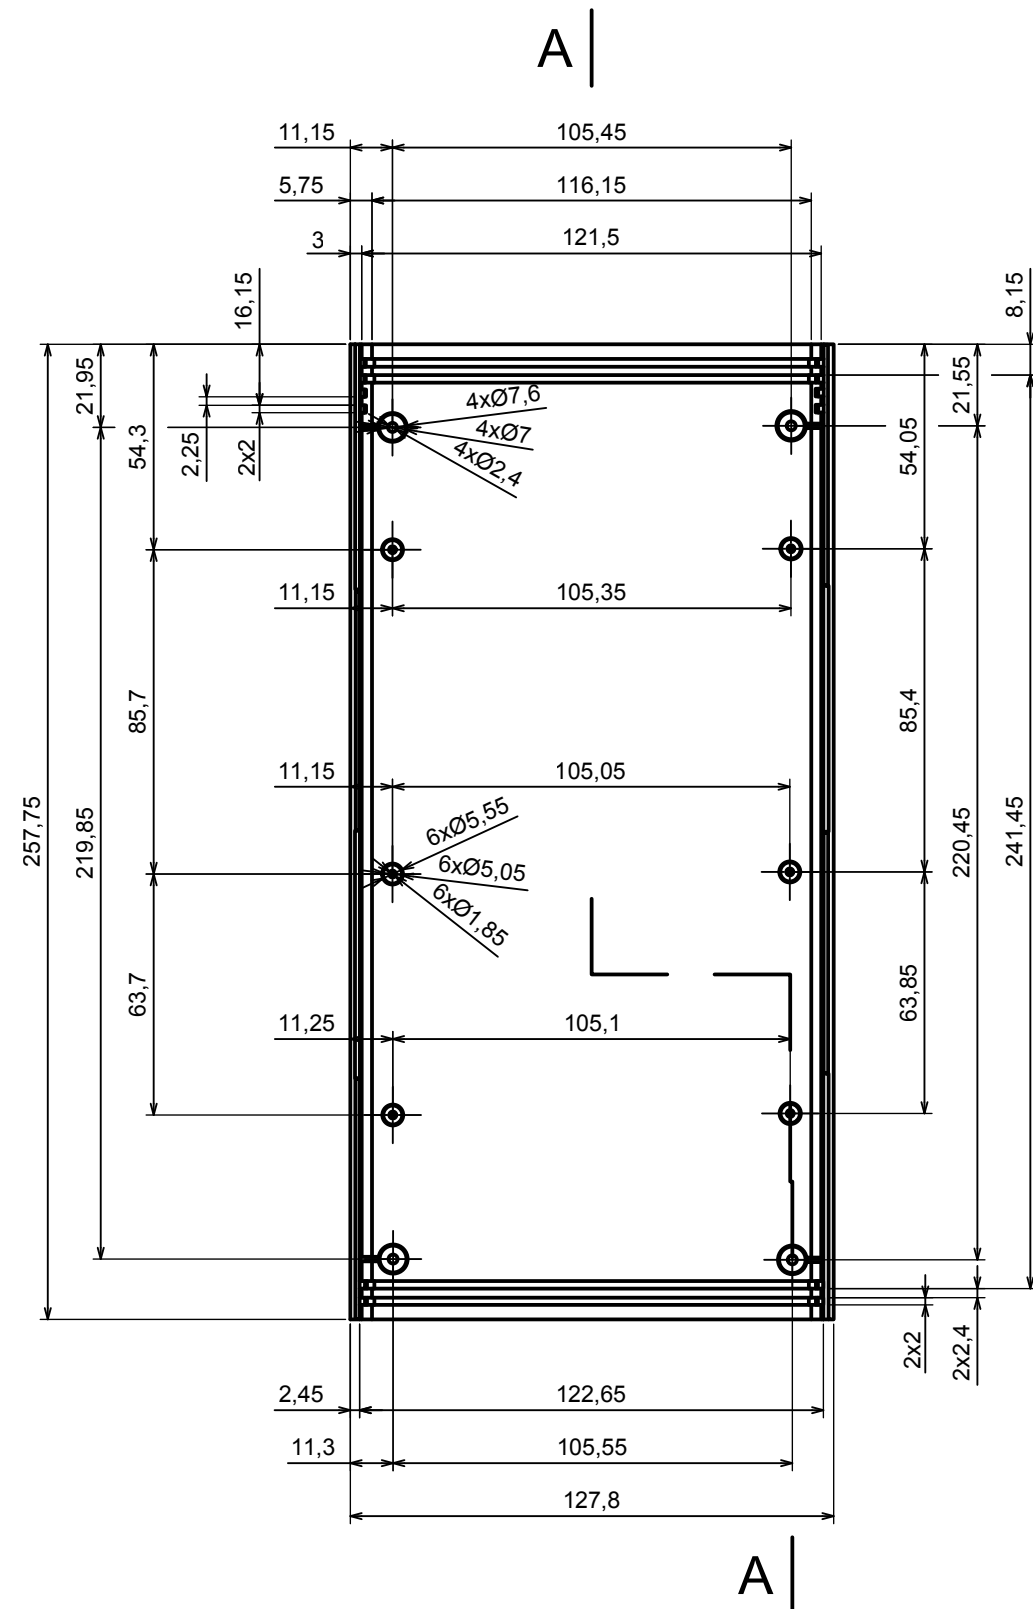

All rights reserved, Copyright Kradex 2017		
Product model	Enclosure Z37 - Assembly	
Format: A3	Material: PS, ABS	
Scale 1:2	Tolerance: +/- 0.8	

A |

A |

A-A

All rights reserved, Copyright Kradox 2017

Product model: Enclosure Z37 - Base

Format: A3 | Material: PS, ABS

Scale 1:2 | Tolerance: +/- 0.8

A-A

All rights reserved, Copyright Kradox 2017

Product model: Enclosure Z37 - Cover

Format: A3 Material: PS, ABS

Scale 1:2 Tolerance: +/- 0.8

All rights reserved, Copyright Kradex 2017

Product model: Enclosure Z37 - Board

Format: A3 Material: PS, ABS

Scale 1:1 Tolerance: +/- 0.8

All rights reserved, Copyright Kradex 2017

Product model: Enclosure Z37 - Foot

Format: A3 Material: PS, ABS

Scale 5:1 Tolerance: +/- 0.5