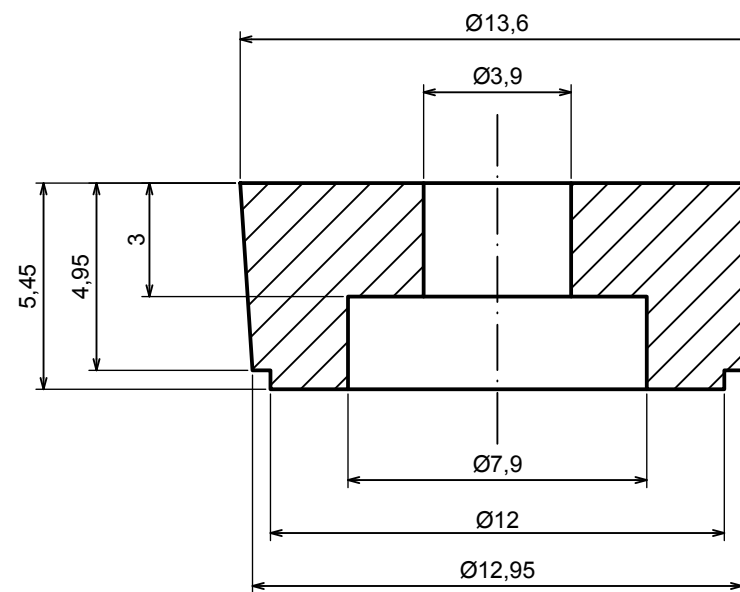

All rights reserved, Copyright Kradex 2017		
Product model	Enclosure Z37 - Assembly	
Format: A3	Material: PS, ABS	
Scale 1:2	Tolerance: +/- 0.8	

A |

A |

A-A

All rights reserved, Copyright Kradox 2017

Product model: Enclosure Z37 - Base

Format: A3 | Material: PS, ABS

Scale 1:2 | Tolerance: +/- 0.8

A-A

All rights reserved, Copyright Kradox 2017

Product model: Enclosure Z37 - Cover

Format: A3 Material: PS, ABS

Scale 1:2 Tolerance: +/- 0.8

All rights reserved, Copyright Kradex 2017

Product model: Enclosure Z37 - Board

Format: A3 Material: PS, ABS

Scale 1:1 Tolerance: +/- 0.8

All rights reserved, Copyright Kradex 2017

Product model: Enclosure Z37 - Foot

Format: A3 Material: PS, ABS

Scale 5:1 Tolerance: +/- 0.5