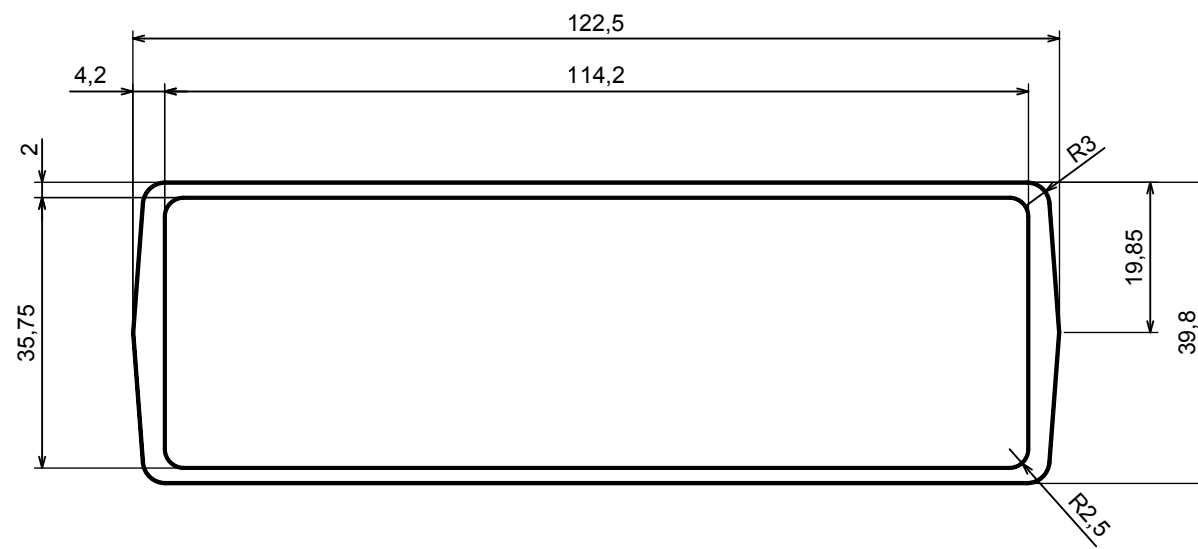

All rights reserved, Copyright Kradex 2017		
Product model	Enclosure Z37 - Assembly	
Format: A3	Material: PS, ABS	
Scale 1:2	Tolerance: +/- 0.8	

A |

A |

A-A

All rights reserved, Copyright Kradox 2017

Product model: Enclosure Z37 - Base

Format: A3 | Material: PS, ABS

Scale 1:2 | Tolerance: +/- 0.8

A-A

All rights reserved, Copyright Kradox 2017

Product model: Enclosure Z37 - Cover

Format: A3 Material: PS, ABS

Scale 1:2 Tolerance: +/- 0.8

All rights reserved, Copyright Kradex 2017

Product model: Enclosure Z37 - Board

Format: A3 Material: PS, ABS

Scale 1:1 Tolerance: +/- 0.8

All rights reserved, Copyright Kradex 2017

Product model: Enclosure Z37 - Foot

Format: A3 Material: PS, ABS

Scale 5:1 Tolerance: +/- 0.5