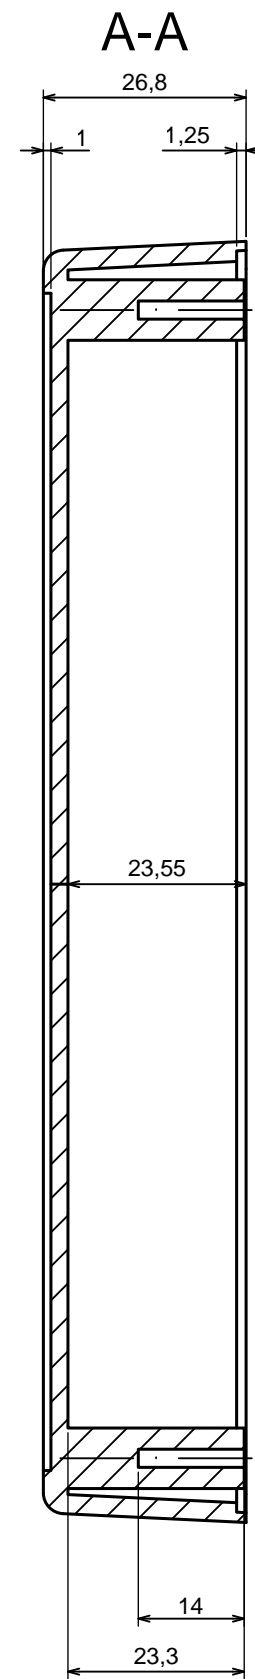

All rights reserved, Copyright Kradex 2016

Product model: Enclosure Z38 - assembly

Format: A3 Material: PS, ABS

Scale 1:1 Tolerance: +/- 0.5

All rights reserved, Copyright Kradox 2016

Product model: Enclosure Z38 - base

Format: A3 Material: PS, ABS

Scale 1:1 Tolerance: +/- 0.5

All rights reserved, Copyright Kradox 2016

Product model Enclosure Z38 - cover

Format: A3 Material: PS, ABS

Scale 1:1 Tolerance: +/- 0.5

All rights reserved, Copyright Kradox 2016

Product model: Enclosure Z38 - foot

Format: A3 Material: PS, ABS

Scale 4:1 Tolerance: +/- 0.2

X-ON Electronics

Largest Supplier of Electrical and Electronic Components

Click to view similar products for [Enclosures, Boxes & Cases](#) category: