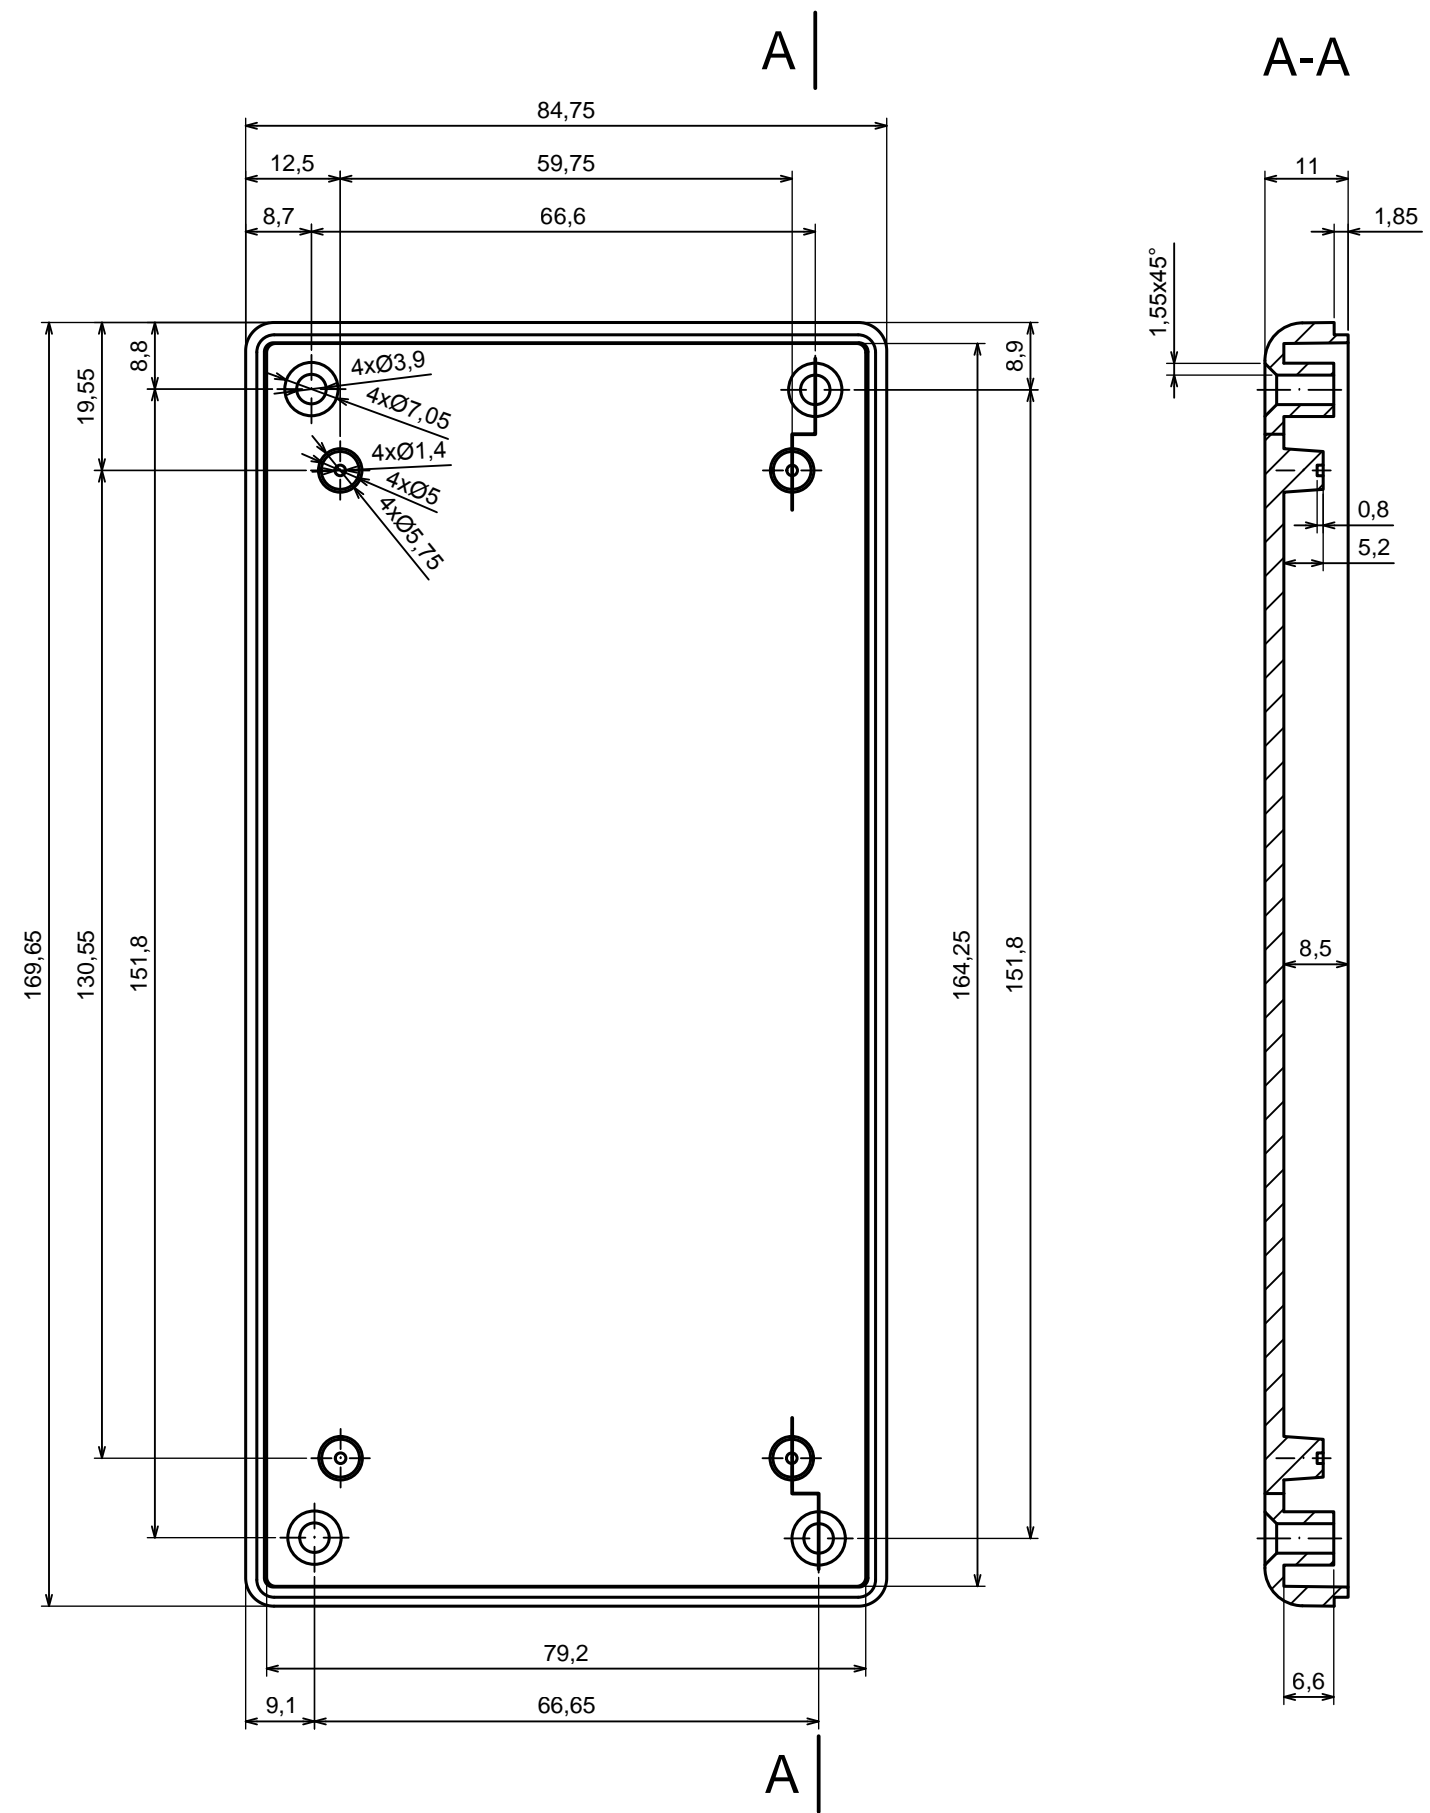

All rights reserved, Copyright Kradex 2016

Product model: Enclosure Z38 - assembly

Format: A3 Material: PS, ABS

Scale 1:1 Tolerance: +/- 0.5

All rights reserved, Copyright Kradox 2016

Product model: Enclosure Z38 - base

Format: A3 Material: PS, ABS

Scale 1:1 Tolerance: +/- 0.5

All rights reserved, Copyright Kradox 2016

Product model Enclosure Z38 - cover

Format: A3 Material: PS, ABS

Scale 1:1 Tolerance: +/- 0.5

All rights reserved, Copyright Kradox 2016

Product model: Enclosure Z38 - foot

Format: A3 Material: PS, ABS

Scale 4:1 Tolerance: +/- 0.2

X-ON Electronics

Largest Supplier of Electrical and Electronic Components

Click to view similar products for [Enclosures, Boxes & Cases](#) category: