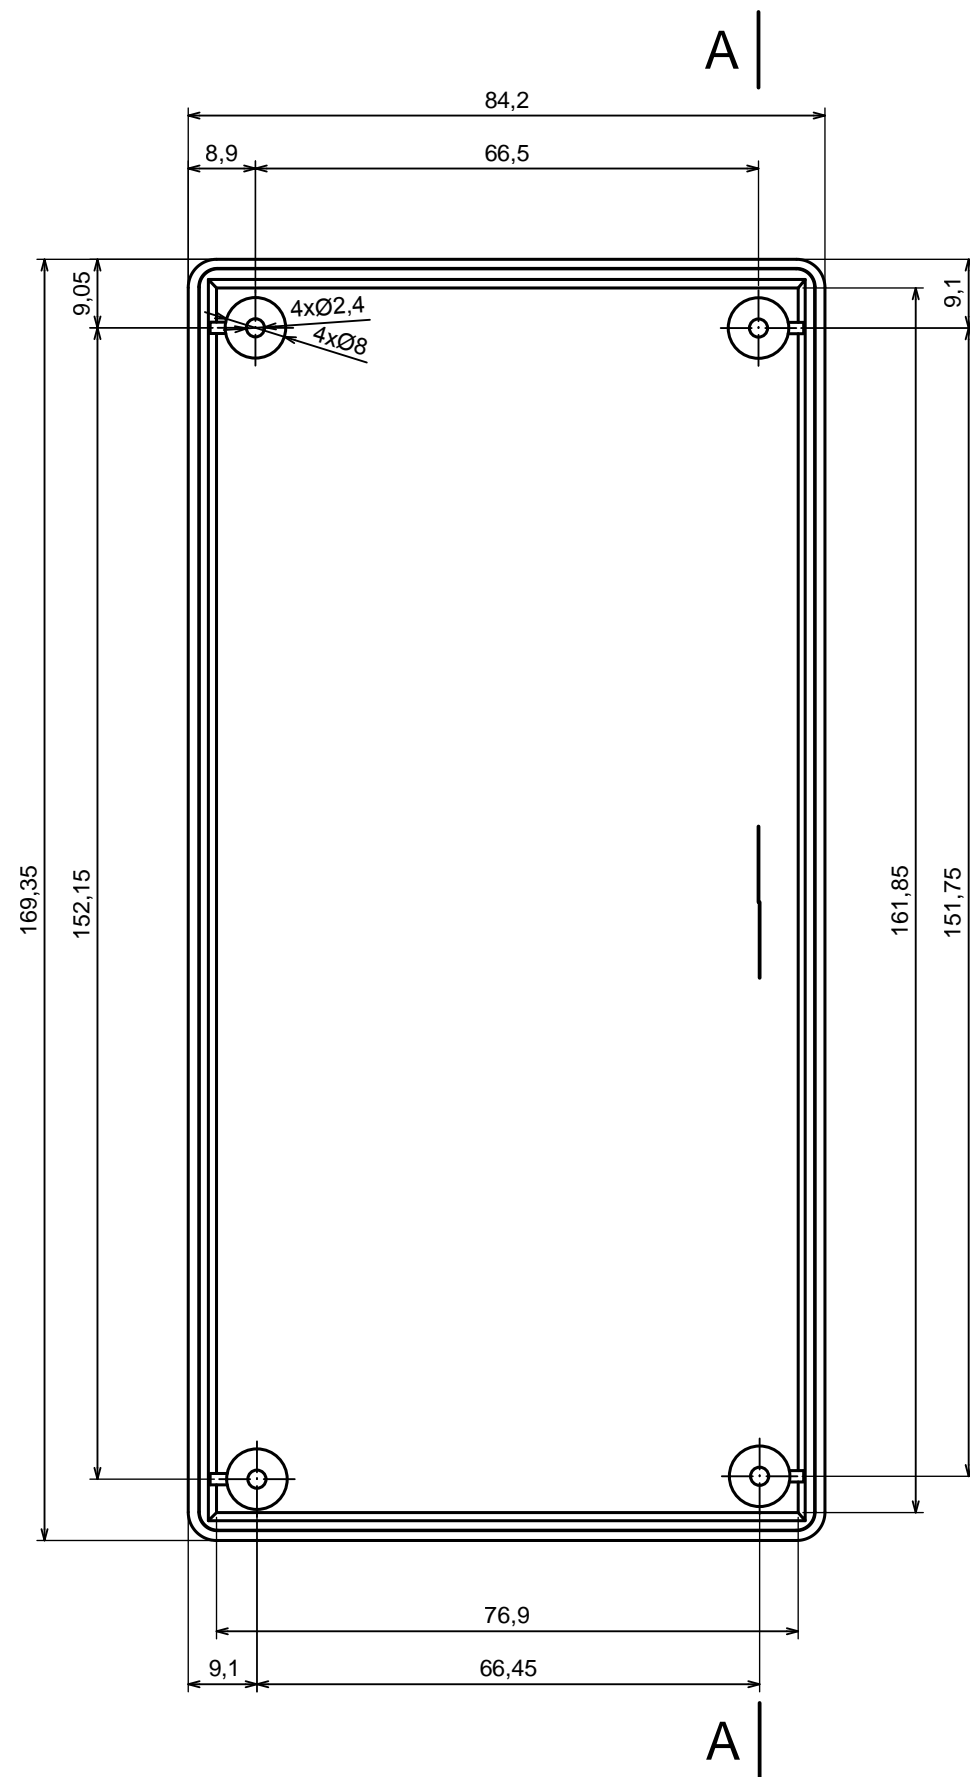

All rights reserved, Copyright Kradex 2016

Product model: Enclosure Z38 - assembly

Format: A3 Material: PS, ABS

Scale 1:1 Tolerance: +/- 0.5

All rights reserved, Copyright Kradox 2016

Product model: Enclosure Z38 - base

Format: A3 Material: PS, ABS

Scale 1:1 Tolerance: +/- 0.5

All rights reserved, Copyright Kradox 2016

Product model Enclosure Z38 - cover

Format: A3 Material: PS, ABS

Scale 1:1 Tolerance: +/- 0.5

All rights reserved, Copyright Kradox 2016

Product model: Enclosure Z38 - foot

Format: A3 Material: PS, ABS

Scale 4:1 Tolerance: +/- 0.2

X-ON Electronics

Largest Supplier of Electrical and Electronic Components

Click to view similar products for [Enclosures, Boxes & Cases](#) category: