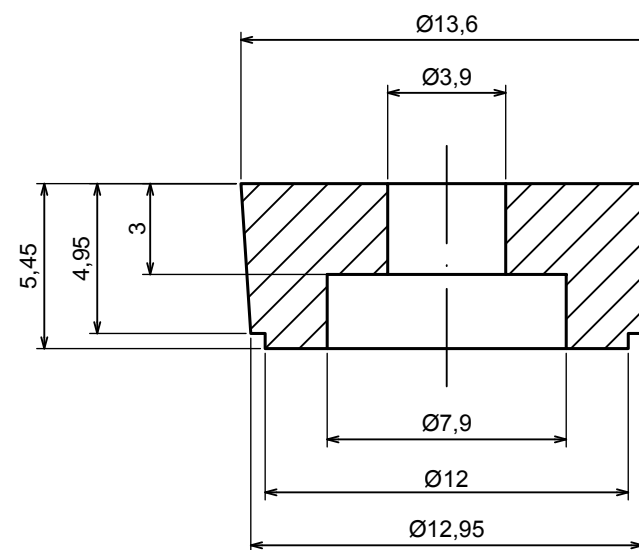

Format: A3 Material: PS, ABS

Scale 1:1 Tolerance: +/- 0.5

All rights reserved, Copyright Kradox 2016

Product model Enclosure Z38 - cover

Format: A3 Material: PS, ABS

Scale 1:1 Tolerance: +/- 0.5

All rights reserved, Copyright Kradox 2016

Product model: Enclosure Z38 - foot

Format: A3 Material: PS, ABS

Scale 4:1 Tolerance: +/- 0.2

X-ON Electronics

Largest Supplier of Electrical and Electronic Components

Click to view similar products for [Enclosures, Boxes & Cases](#) category: