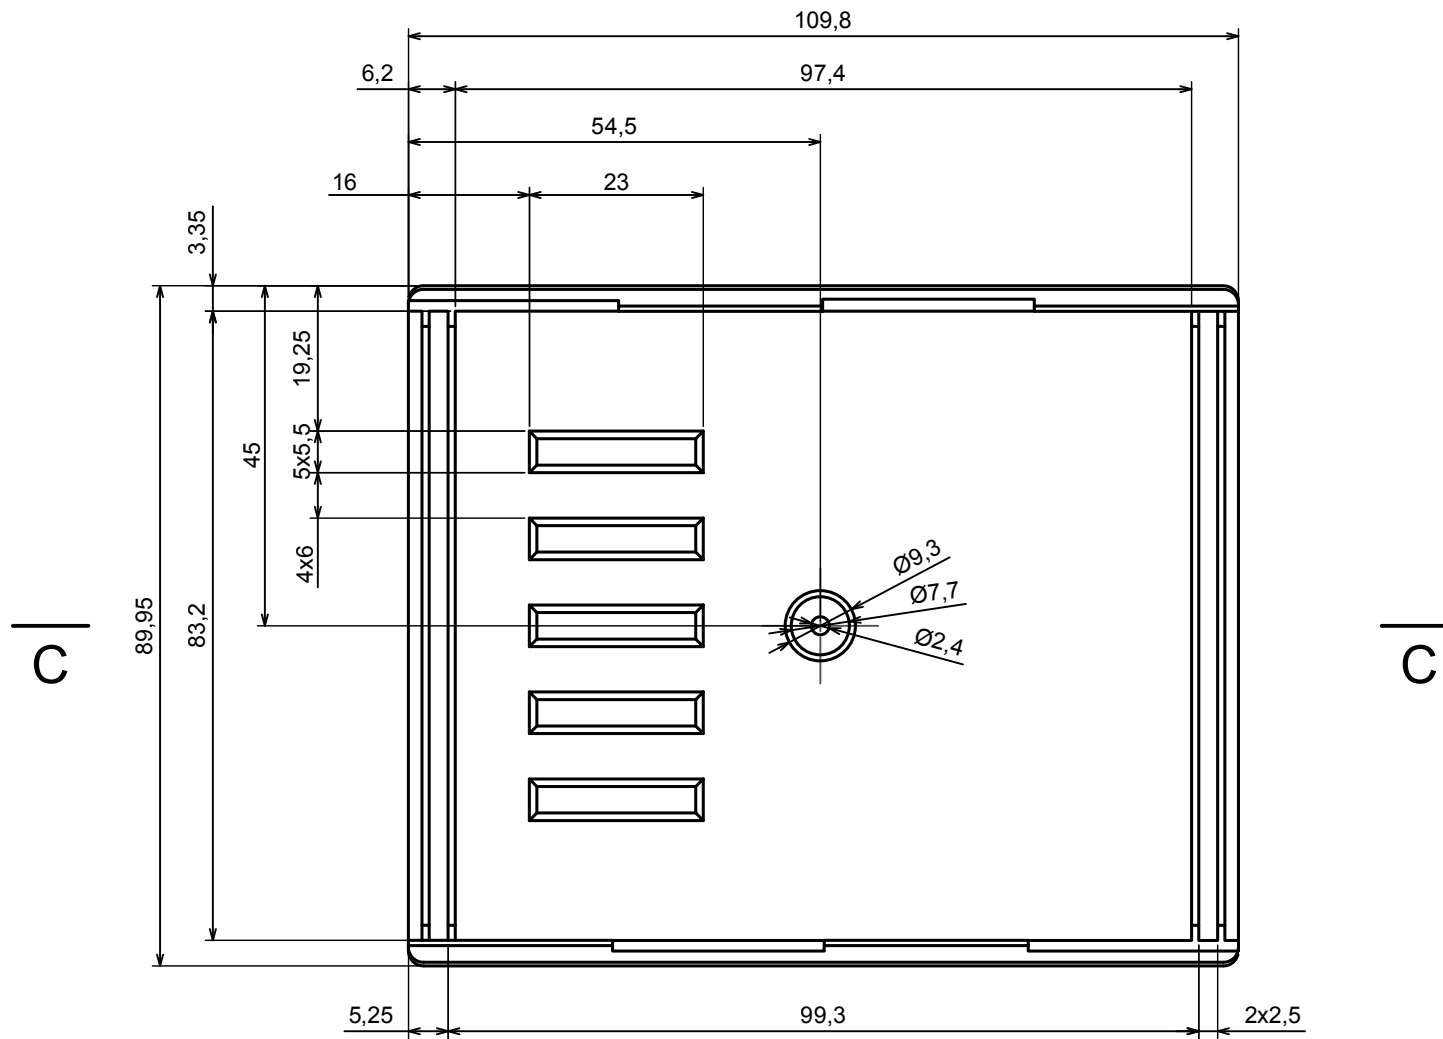

A |

A |

A-A

All rights reserved, Copyright Kradox 2018		
Product model	Enclosure Z3AW - Assembly	
Format: A3	Material: PS, ABS	
Scale 1:1	Tolerance: +/- 0.5	

B-B

All rights reserved, Copyright Kradox 2018

Product model: Enclosure Z3AW - Base

Format: A3 | Material: PS, ABS

Scale 1:1 | Tolerance: +/- 0.5

C-C

All rights reserved, Copyright Kradex 2018

Product model Enclosure Z3AW - Cover

Format: A3 Material: PS, ABS

Scale 1:1 Tolerance: +/- 0.5

All rights reserved, Copyright Kradox 2018		
Product model	Enclosure Z3AW - Board	
Format: A3	Material: PS, ABS	
Scale 2:1	Tolerance: +/- 0.5	

D-D

All rights reserved, Copyright Kradex 2018

Product model Enclosure Z3AW - Foot

Format: A3 Material: PS, ABS

Scale 8:1 Tolerance: +/- 0.5

X-ON Electronics

Largest Supplier of Electrical and Electronic Components