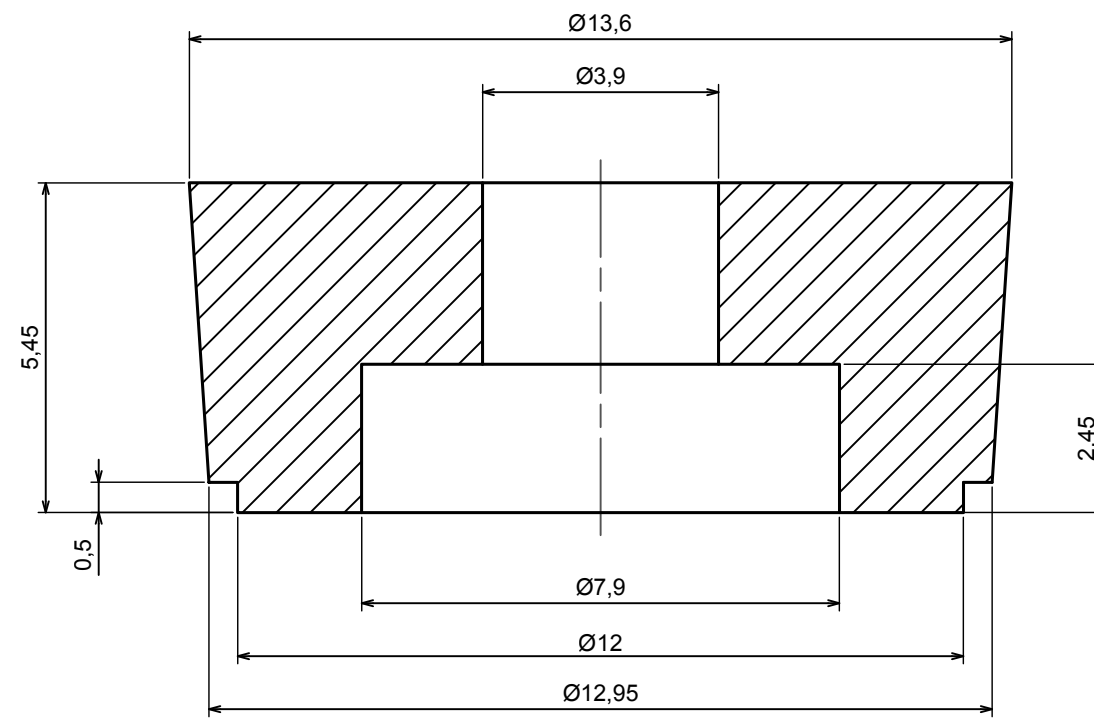

A |

A |

A-A

All rights reserved, Copyright Kradox 2018		
Product model	Enclosure Z3AW - Assembly	
Format: A3	Material: PS, ABS	
Scale 1:1	Tolerance: +/- 0.5	

B-B

All rights reserved, Copyright Kradox 2018

Product model: Enclosure Z3AW - Base

Format: A3 | Material: PS, ABS

Scale 1:1 | Tolerance: +/- 0.5

C-C

All rights reserved, Copyright Kradex 2018

Product model Enclosure Z3AW - Cover

Format: A3 Material: PS, ABS

Scale 1:1 Tolerance: +/- 0.5

All rights reserved, Copyright Kradox 2018		
Product model	Enclosure Z3AW - Board	
Format: A3	Material: PS, ABS	
Scale 2:1	Tolerance: +/- 0.5	

D-D

All rights reserved, Copyright Kradex 2018

Product model Enclosure Z3AW - Foot

Format: A3 Material: PS, ABS

Scale 8:1 Tolerance: +/- 0.5

X-ON Electronics

Largest Supplier of Electrical and Electronic Components