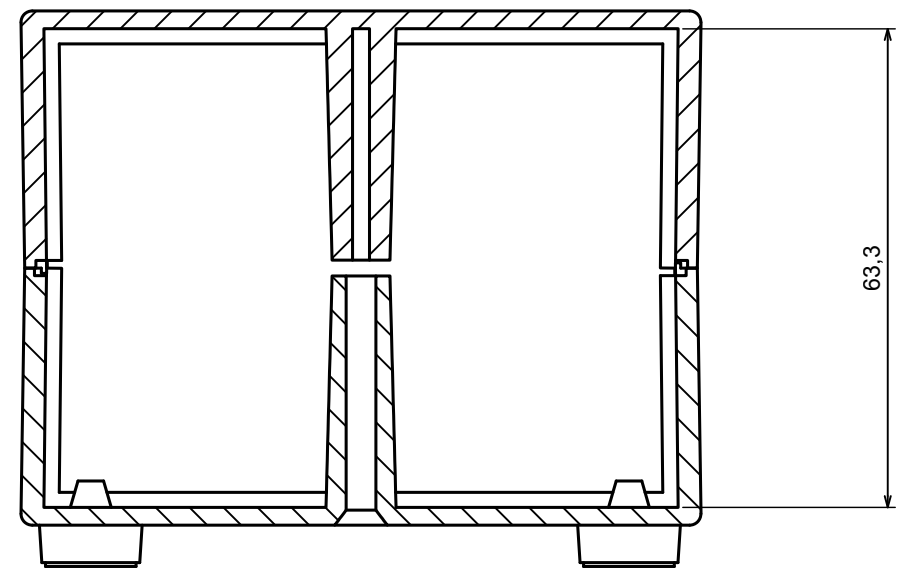

A |

A |

A-A

All rights reserved, Copyright Kradox 2018		
Product model	Enclosure Z3AW - Assembly	
Format: A3	Material: PS, ABS	
Scale 1:1	Tolerance: +/- 0.5	

B-B

All rights reserved, Copyright Kradox 2018

Product model: Enclosure Z3AW - Base

Format: A3 | Material: PS, ABS

Scale 1:1 | Tolerance: +/- 0.5

C-C

All rights reserved, Copyright Kradex 2018

Product model Enclosure Z3AW - Cover

Format: A3 Material: PS, ABS

Scale 1:1 Tolerance: +/- 0.5

All rights reserved, Copyright Kradox 2018		
Product model	Enclosure Z3AW - Board	
Format: A3	Material: PS, ABS	
Scale 2:1	Tolerance: +/- 0.5	

D-D

All rights reserved, Copyright Kradex 2018

Product model Enclosure Z3AW - Foot

Format: A3 Material: PS, ABS

Scale 8:1 Tolerance: +/- 0.5

X-ON Electronics

Largest Supplier of Electrical and Electronic Components