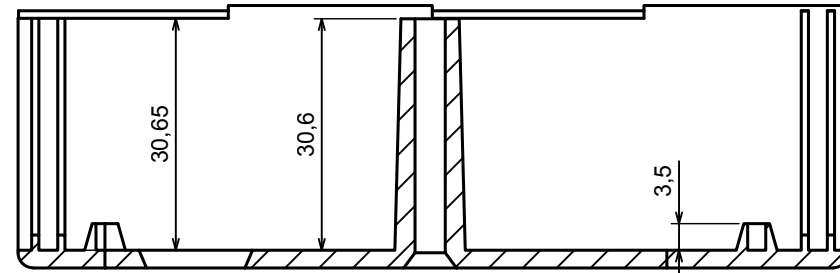

A |

A |

A-A

All rights reserved, Copyright Kradox 2018		
Product model	Enclosure Z3AW - Assembly	
Format: A3	Material: PS, ABS	
Scale 1:1	Tolerance: +/- 0.5	

B-B

All rights reserved, Copyright Kradox 2018

Product model: Enclosure Z3AW - Base

Format: A3 | Material: PS, ABS

Scale 1:1 | Tolerance: +/- 0.5

C-C

All rights reserved, Copyright Kradex 2018

Product model Enclosure Z3AW - Cover

Format: A3 Material: PS, ABS

Scale 1:1 Tolerance: +/- 0.5

All rights reserved, Copyright Kradox 2018		
Product model	Enclosure Z3AW - Board	
Format: A3	Material: PS, ABS	
Scale 2:1	Tolerance: +/- 0.5	

D-D

All rights reserved, Copyright Kradex 2018

Product model Enclosure Z3AW - Foot

Format: A3 Material: PS, ABS

Scale 8:1 Tolerance: +/- 0.5

X-ON Electronics

Largest Supplier of Electrical and Electronic Components