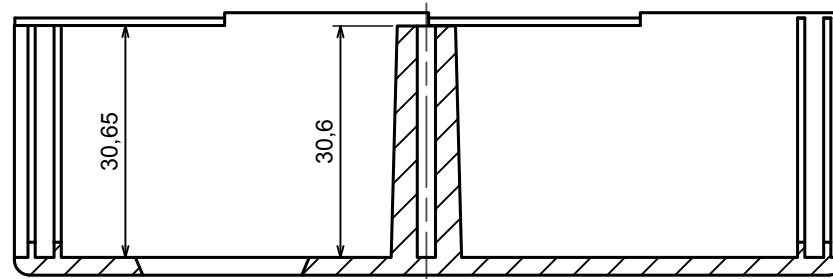

A |

A |

A-A

All rights reserved, Copyright Kradox 2018		
Product model	Enclosure Z3AW - Assembly	
Format: A3	Material: PS, ABS	
Scale 1:1	Tolerance: +/- 0.5	

B-B

All rights reserved, Copyright Kradox 2018

Product model: Enclosure Z3AW - Base

Format: A3 | Material: PS, ABS

Scale 1:1 | Tolerance: +/- 0.5

C-C

All rights reserved, Copyright Kradex 2018

Product model Enclosure Z3AW - Cover

Format: A3 Material: PS, ABS

Scale 1:1 Tolerance: +/- 0.5

All rights reserved, Copyright Kradox 2018		
Product model	Enclosure Z3AW - Board	
Format: A3	Material: PS, ABS	
Scale 2:1	Tolerance: +/- 0.5	

D-D

All rights reserved, Copyright Kradex 2018

Product model Enclosure Z3AW - Foot

Format: A3 Material: PS, ABS

Scale 8:1 Tolerance: +/- 0.5

X-ON Electronics

Largest Supplier of Electrical and Electronic Components