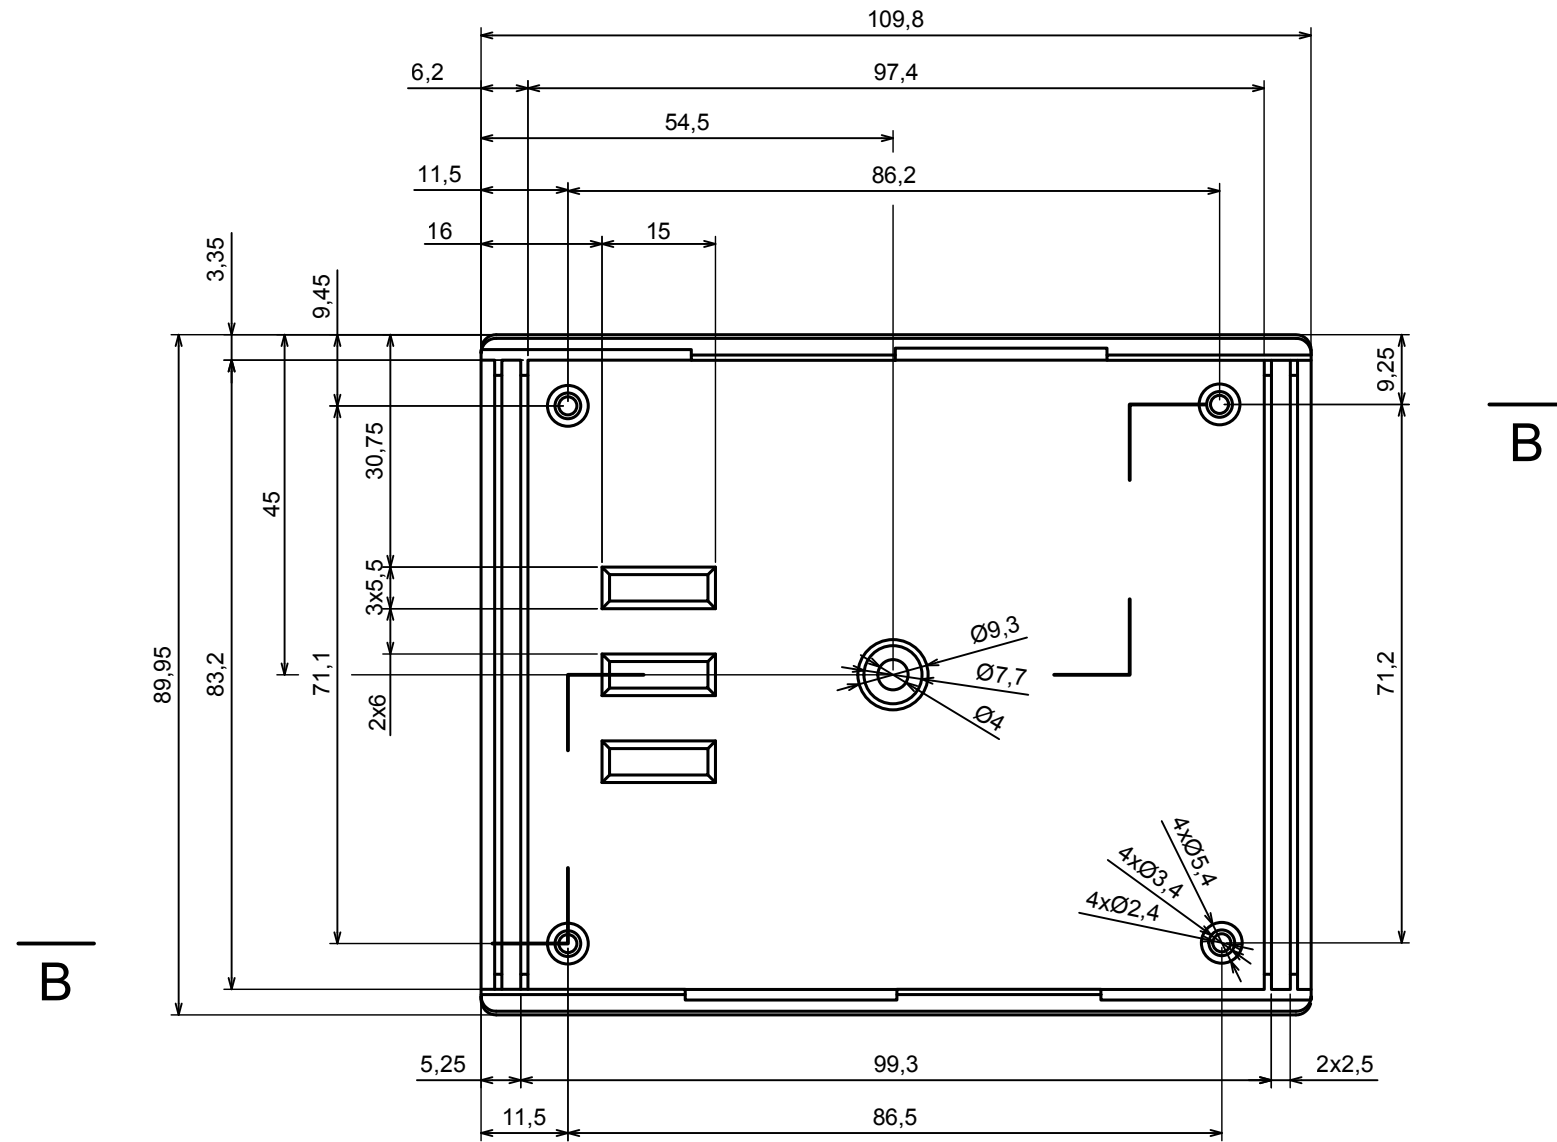

A |

A |

A-A

All rights reserved, Copyright Kradox 2018		
Product model	Enclosure Z3AW - Assembly	
Format: A3	Material: PS, ABS	
Scale 1:1	Tolerance: +/- 0.5	

B-B

All rights reserved, Copyright Kradox 2018

Product model: Enclosure Z3AW - Base

Format: A3 | Material: PS, ABS

Scale 1:1 | Tolerance: +/- 0.5

C-C

All rights reserved, Copyright Kradex 2018

Product model Enclosure Z3AW - Cover

Format: A3 Material: PS, ABS

Scale 1:1 Tolerance: +/- 0.5

All rights reserved, Copyright Kradox 2018		
Product model	Enclosure Z3AW - Board	
Format: A3	Material: PS, ABS	
Scale 2:1	Tolerance: +/- 0.5	

D-D

All rights reserved, Copyright Kradex 2018

Product model Enclosure Z3AW - Foot

Format: A3 Material: PS, ABS

Scale 8:1 Tolerance: +/- 0.5

X-ON Electronics

Largest Supplier of Electrical and Electronic Components