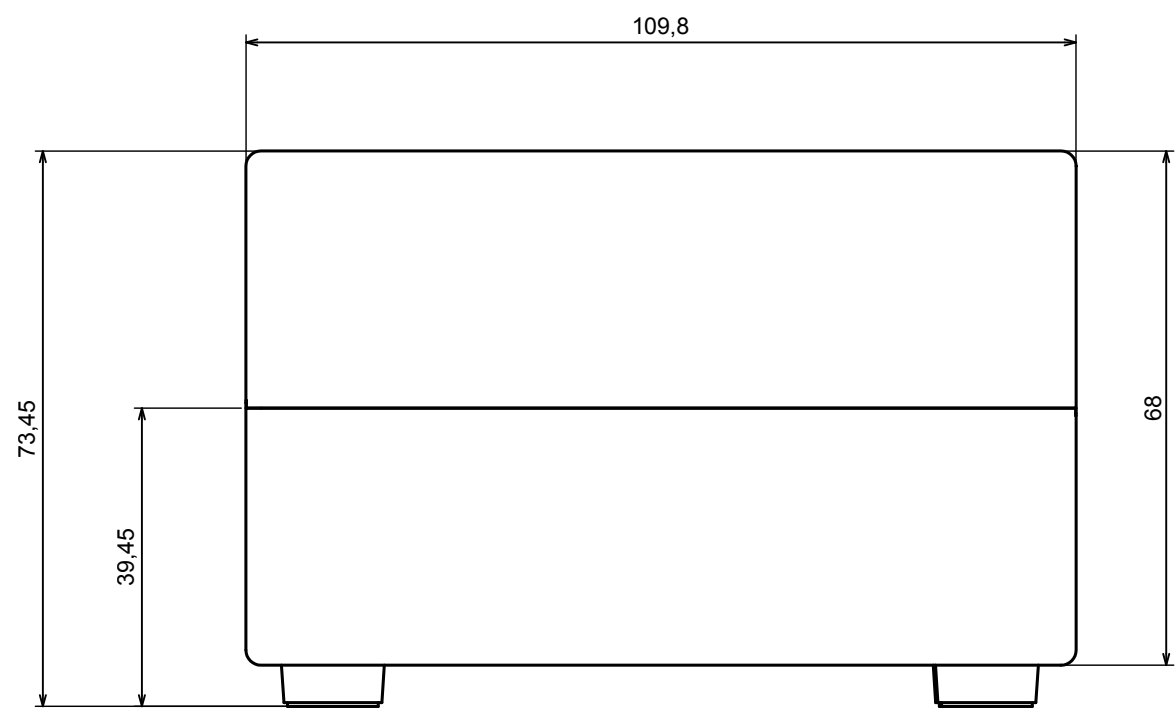

A |

A |

A-A

All rights reserved, Copyright Kradox 2018		
Product model	Enclosure Z3AW - Assembly	
Format: A3	Material: PS, ABS	
Scale 1:1	Tolerance: +/- 0.5	

B-B

All rights reserved, Copyright Kradox 2018

Product model: Enclosure Z3AW - Base

Format: A3 | Material: PS, ABS

Scale 1:1 | Tolerance: +/- 0.5

C-C

All rights reserved, Copyright Kradex 2018

Product model Enclosure Z3AW - Cover

Format: A3 Material: PS, ABS

Scale 1:1 Tolerance: +/- 0.5

All rights reserved, Copyright Kradox 2018		
Product model	Enclosure Z3AW - Board	
Format: A3	Material: PS, ABS	
Scale 2:1	Tolerance: +/- 0.5	

D-D

All rights reserved, Copyright Kradex 2018

Product model Enclosure Z3AW - Foot

Format: A3 Material: PS, ABS

Scale 8:1 Tolerance: +/- 0.5

X-ON Electronics

Largest Supplier of Electrical and Electronic Components