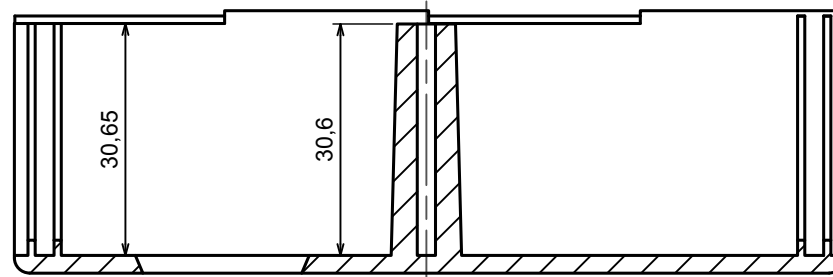

A |

A |

A-A

All rights reserved, Copyright Kradox 2018

Product model Enclosure Z3AW - Assembly

Format: A3 Material: PS, ABS

Scale 1:1 Tolerance: +/- 0.5

C-C

All rights reserved, Copyright Kradox 2018

Product model Enclosure Z3AW - Cover

Format: A3 Material: PS, ABS

Scale 1:1 Tolerance: +/- 0.5

All rights reserved, Copyright Kradox 2018

| | | |
|---------------|------------------------|---|
| Product model | Enclosure Z3AW - Board | |
| Format: A3 | Material: PS, ABS |  |
| Scale 2:1 | Tolerance: +/- 0.5 | |

D-D

All rights reserved, Copyright Kradex 2018

Product model Enclosure Z3AW - Foot

Format: A3 Material: PS, ABS

Scale 8:1 Tolerance: +/- 0.5

X-ON Electronics

Largest Supplier of Electrical and Electronic Components