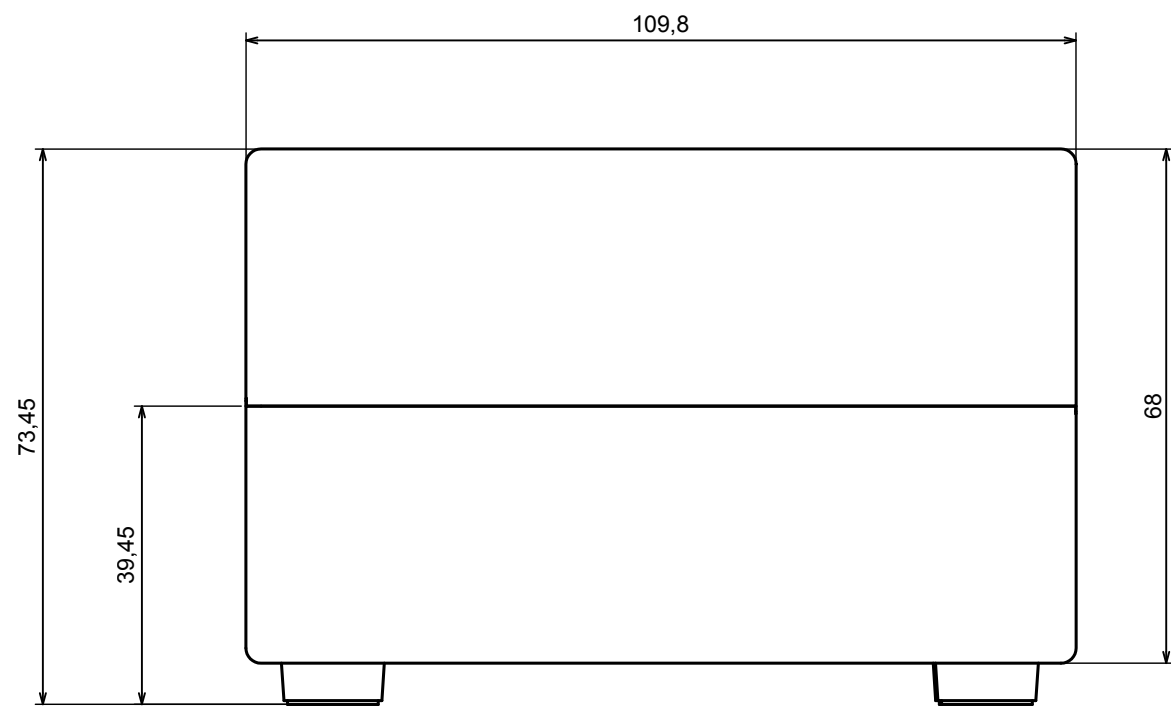

A |

A |

A-A

All rights reserved, Copyright Kradox 2018

Product model Enclosure Z3AW - Assembly

Format: A3 Material: PS, ABS

Scale 1:1 Tolerance: +/- 0.5

C-C

All rights reserved, Copyright Kradox 2018

Product model Enclosure Z3AW - Cover

Format: A3 Material: PS, ABS

Scale 1:1 Tolerance: +/- 0.5

All rights reserved, Copyright Kradox 2018

| | | |
|---------------|------------------------|---|
| Product model | Enclosure Z3AW - Board | |
| Format: A3 | Material: PS, ABS |  |
| Scale 2:1 | Tolerance: +/- 0.5 | |

D-D

All rights reserved, Copyright Kradex 2018

Product model Enclosure Z3AW - Foot

Format: A3 Material: PS, ABS

Scale 8:1 Tolerance: +/- 0.5

X-ON Electronics

Largest Supplier of Electrical and Electronic Components