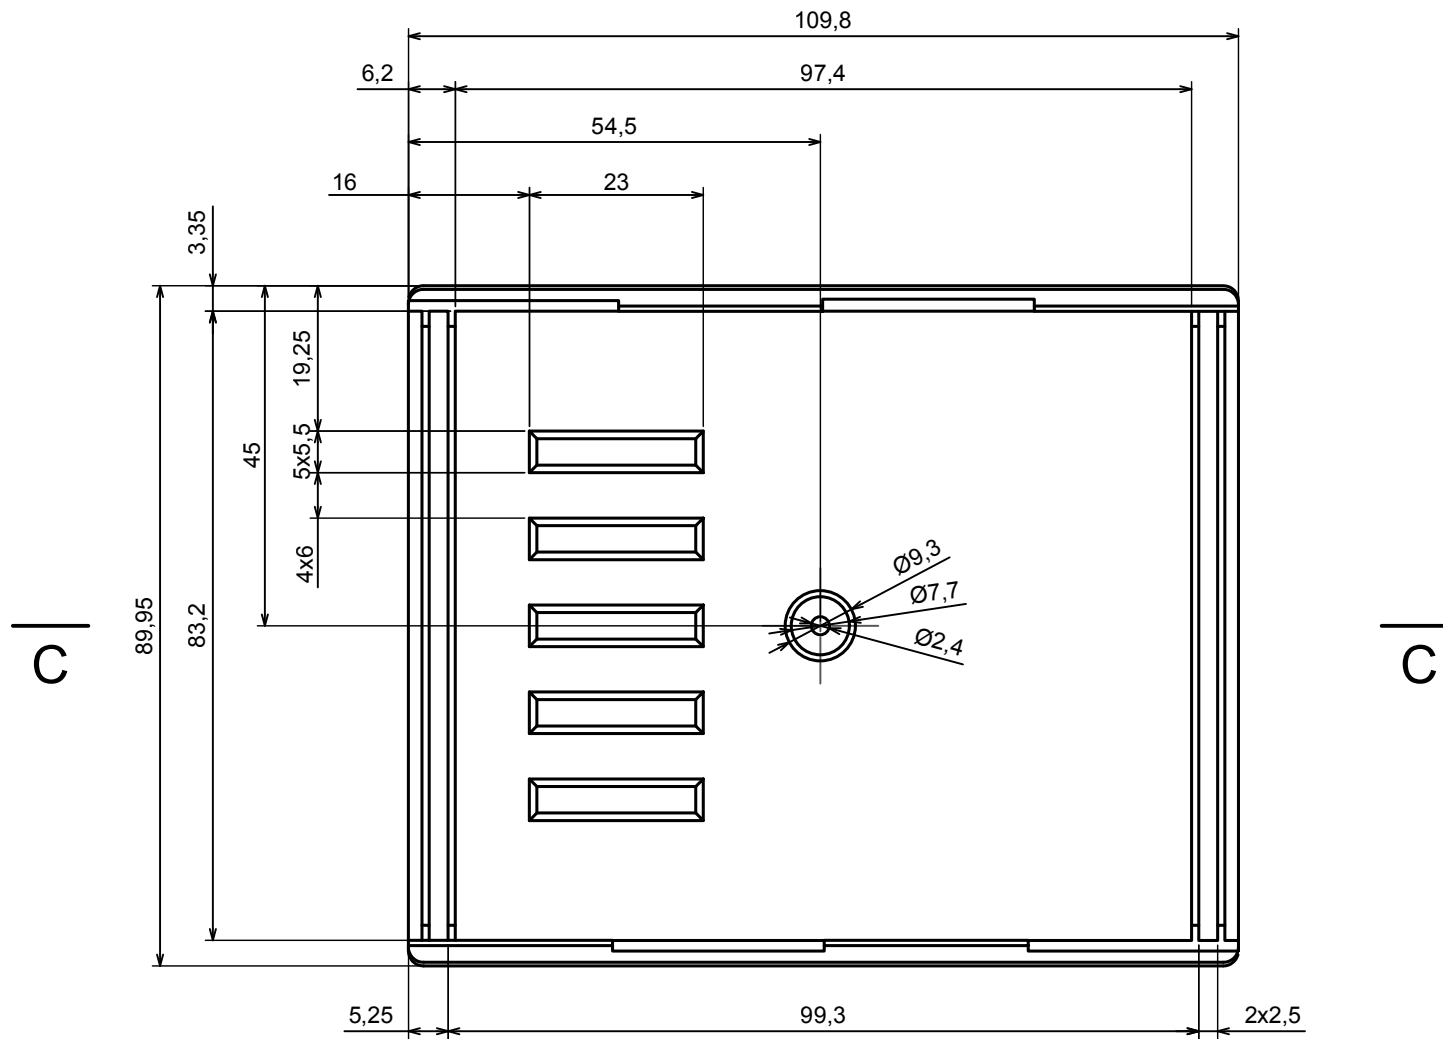

A |

A |

A-A

All rights reserved, Copyright Kradox 2018

Product model Enclosure Z3AW - Assembly

Format: A3 Material: PS, ABS

Scale 1:1 Tolerance: +/- 0.5

C-C

All rights reserved, Copyright Kradox 2018

Product model Enclosure Z3AW - Cover

Format: A3 Material: PS, ABS

Scale 1:1 Tolerance: +/- 0.5

All rights reserved, Copyright Kradox 2018

| | | |
|---------------|------------------------|---|
| Product model | Enclosure Z3AW - Board | |
| Format: A3 | Material: PS, ABS |  |
| Scale 2:1 | Tolerance: +/- 0.5 | |

D-D

All rights reserved, Copyright Kradex 2018

Product model Enclosure Z3AW - Foot

Format: A3 Material: PS, ABS

Scale 8:1 Tolerance: +/- 0.5

X-ON Electronics

Largest Supplier of Electrical and Electronic Components