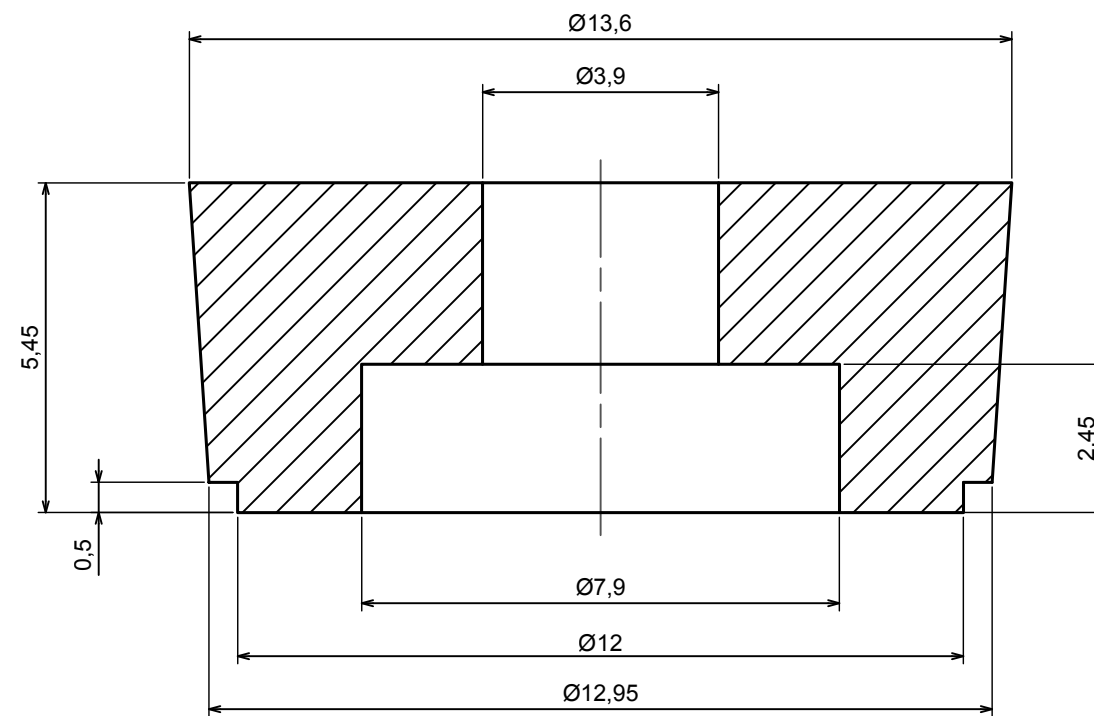

A |

A |

A-A

All rights reserved, Copyright Kradox 2018

Product model Enclosure Z3AW - Assembly

Format: A3 Material: PS, ABS

Scale 1:1 Tolerance: +/- 0.5

C-C

All rights reserved, Copyright Kradox 2018

Product model Enclosure Z3AW - Cover

Format: A3 Material: PS, ABS

Scale 1:1 Tolerance: +/- 0.5

All rights reserved, Copyright Kradox 2018

| | | |
|---------------|------------------------|---|
| Product model | Enclosure Z3AW - Board | |
| Format: A3 | Material: PS, ABS |  |
| Scale 2:1 | Tolerance: +/- 0.5 | |

D-D

All rights reserved, Copyright Kradex 2018

Product model Enclosure Z3AW - Foot

Format: A3 Material: PS, ABS

Scale 8:1 Tolerance: +/- 0.5

X-ON Electronics

Largest Supplier of Electrical and Electronic Components