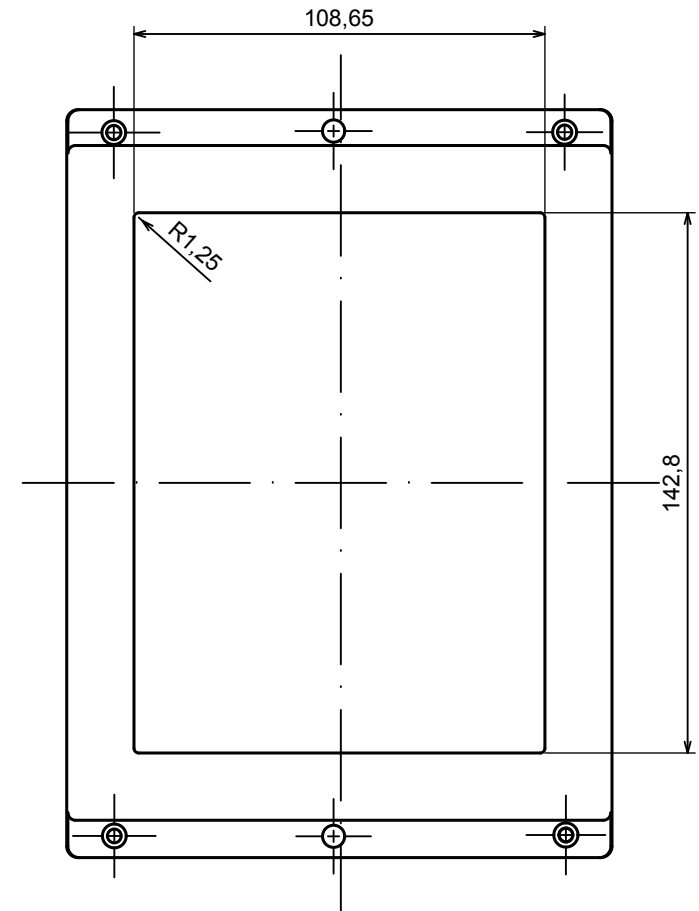

All rights reserved, Copyright Kradex 2016		
Product model	Enclosure Z46 - assembly	
Format: A3	Material: PS, ABS	
Scale 1:2	Tolerance: +/- 0.8	

All rights reserved, Copyright Kradox 2016

Product model: Enclosure Z46 - base

Format: A3 | Material: PS, ABS

Scale 1:2 | Tolerance: +/- 0.8

All rights reserved, Copyright Kradox 2016		
Product model	Enclosure Z46 - cover	
Format: A3	Material: PS, ABS	
Scale 1:2	Tolerance: +/- 0.8	