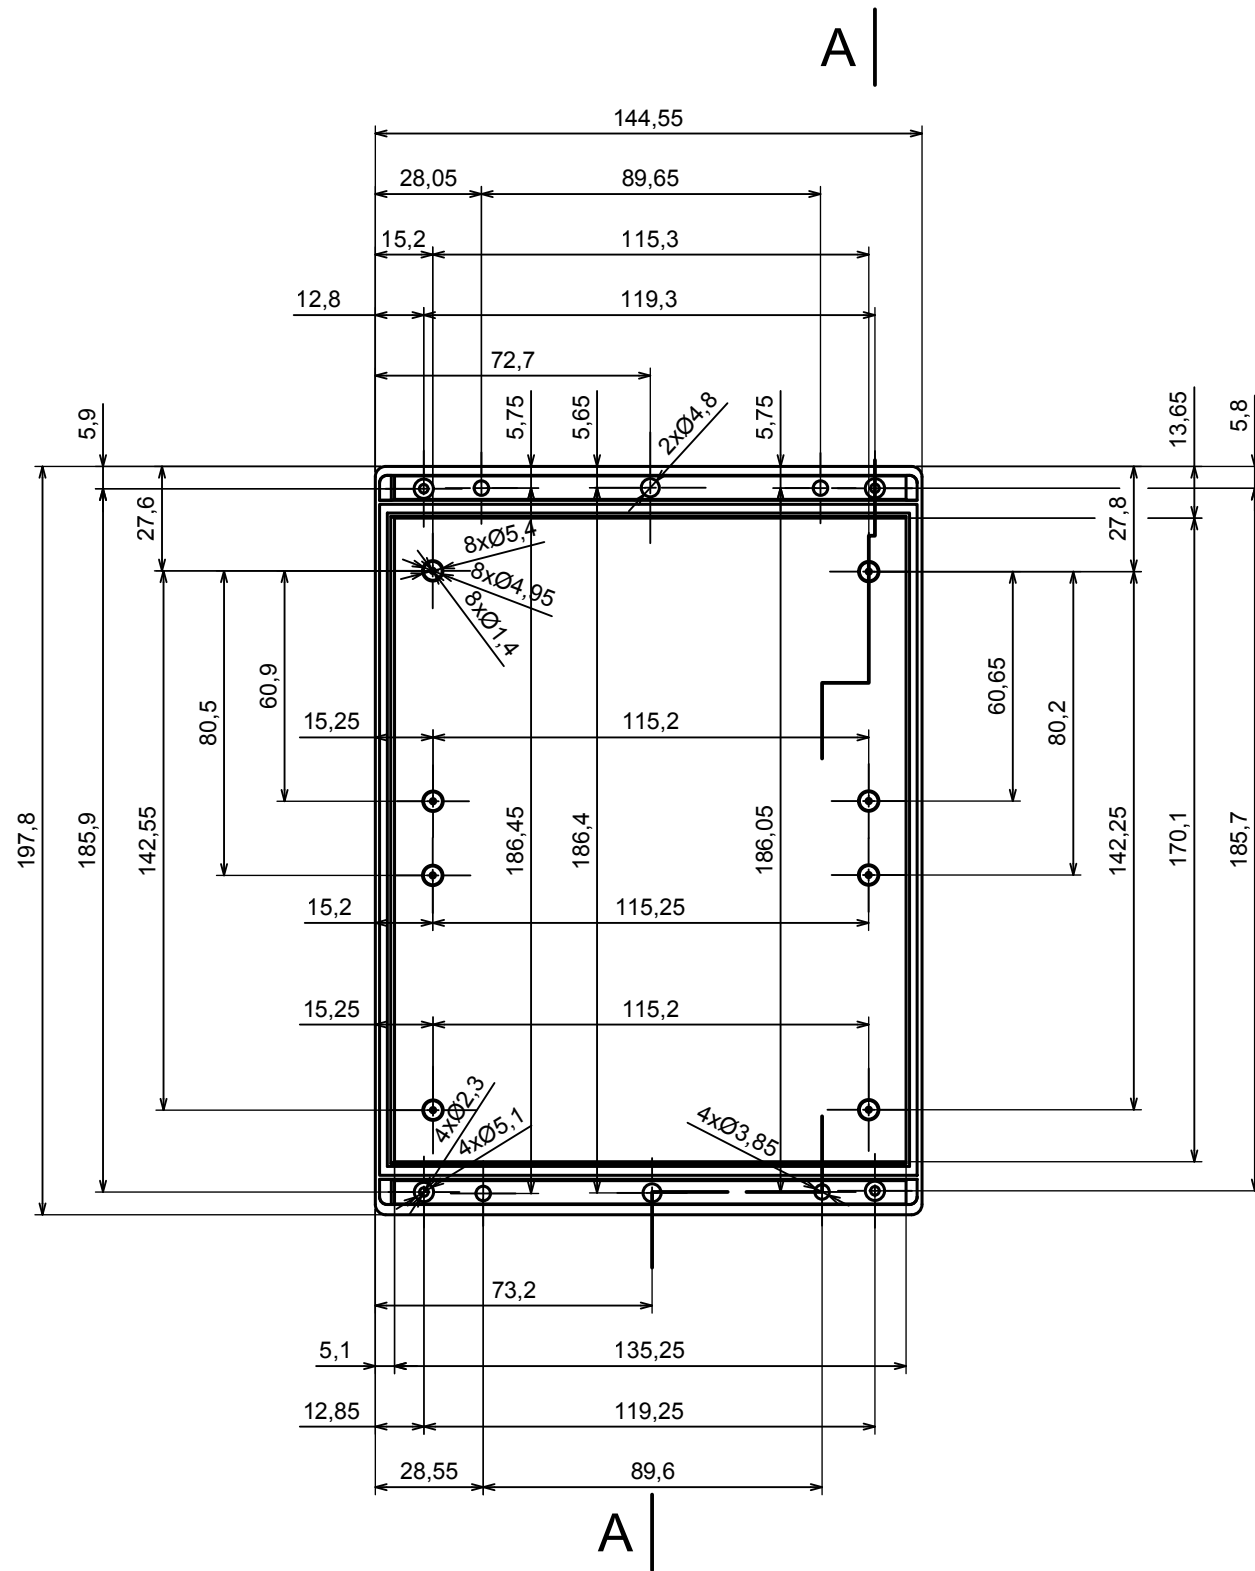

All rights reserved, Copyright Kradex 2016		
Product model	Enclosure Z46 - assembly	
Format: A3	Material: PS, ABS	
Scale 1:2	Tolerance: +/- 0.8	

All rights reserved, Copyright Kradox 2016

Product model: Enclosure Z46 - base

Format: A3 | Material: PS, ABS

Scale 1:2 | Tolerance: +/- 0.8

All rights reserved, Copyright Kradox 2016		
Product model	Enclosure Z46 - cover	
Format: A3	Material: PS, ABS	
Scale 1:2	Tolerance: +/- 0.8	