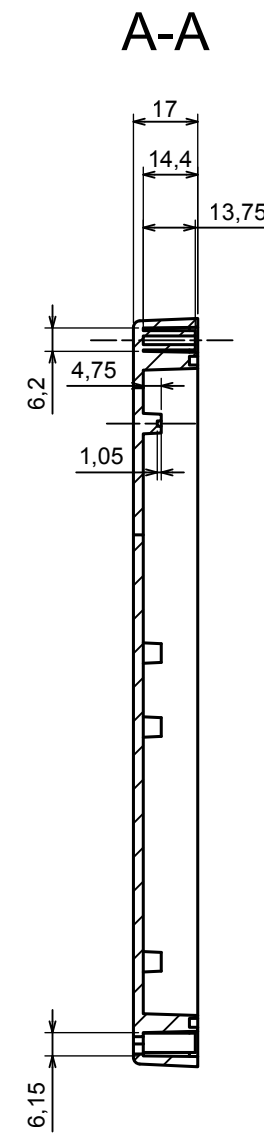

All rights reserved, Copyright Kradex 2016		
Product model	Enclosure Z46 - assembly	
Format: A3	Material: PS, ABS	
Scale 1:2	Tolerance: +/- 0.8	

All rights reserved, Copyright Kradox 2016

Product model: Enclosure Z46 - base

Format: A3 | Material: PS, ABS

Scale 1:2 | Tolerance: +/- 0.8

All rights reserved, Copyright Kradox 2016		
Product model	Enclosure Z46 - cover	
Format: A3	Material: PS, ABS	
Scale 1:2	Tolerance: +/- 0.8	