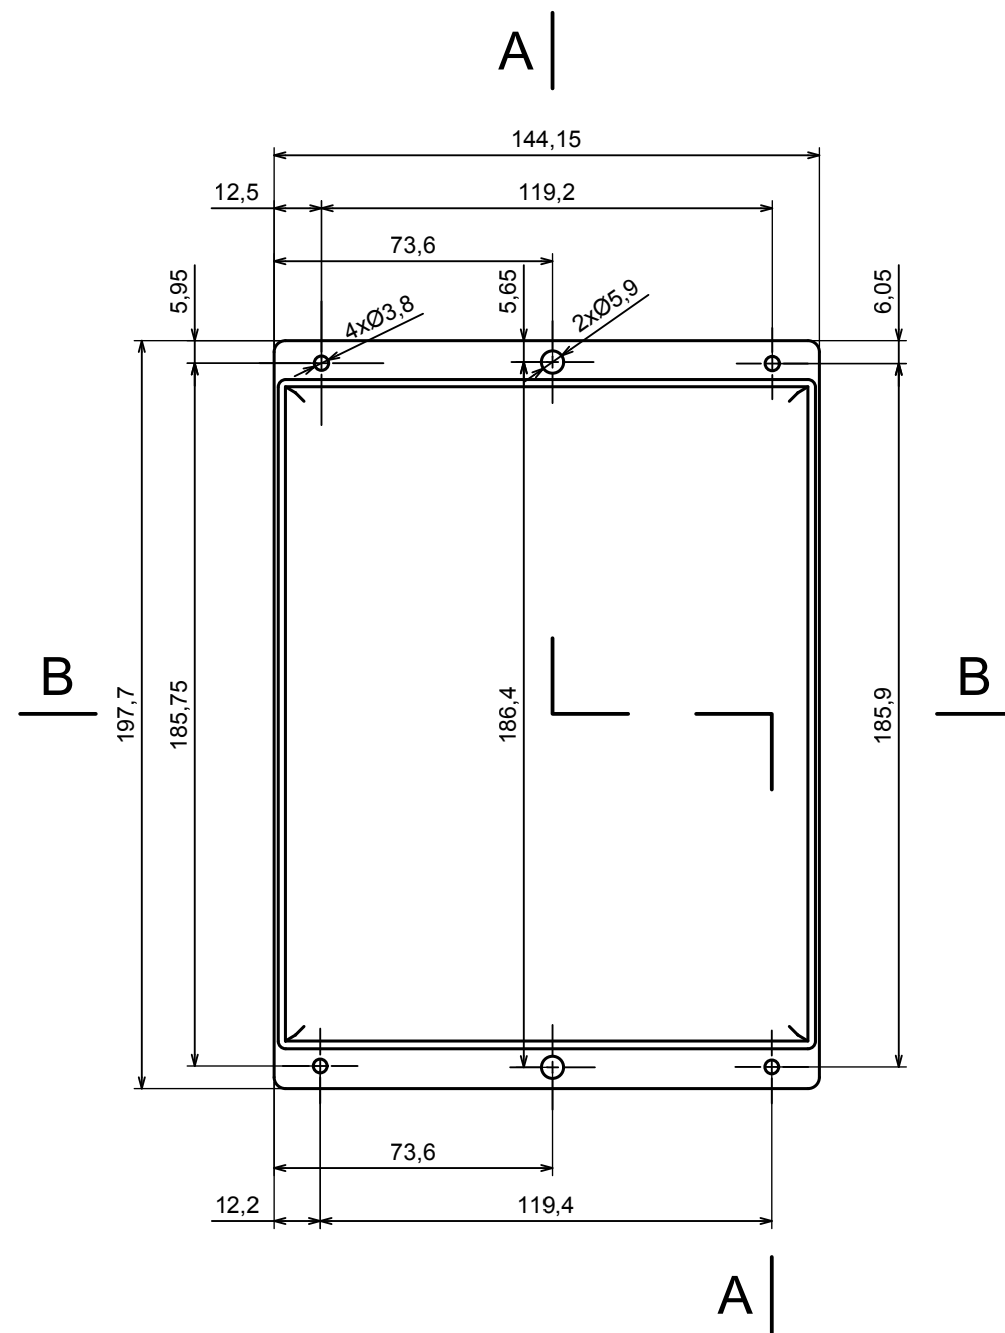

All rights reserved, Copyright Kradex 2016		
Product model	Enclosure Z46 - assembly	
Format: A3	Material: PS, ABS	
Scale 1:2	Tolerance: +/- 0.8	

All rights reserved, Copyright Kradox 2016

Product model: Enclosure Z46 - base

Format: A3 | Material: PS, ABS

Scale 1:2 | Tolerance: +/- 0.8

All rights reserved, Copyright Kradox 2016		
Product model	Enclosure Z46 - cover	
Format: A3	Material: PS, ABS	
Scale 1:2	Tolerance: +/- 0.8	