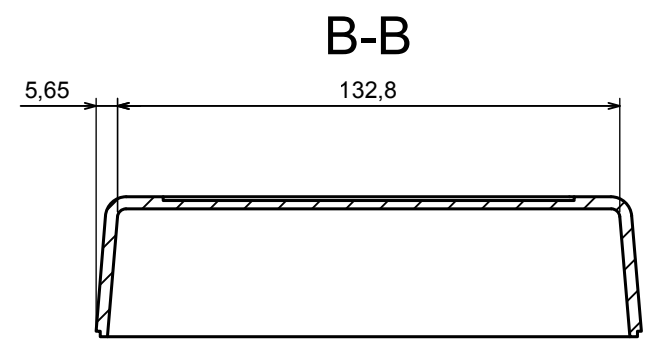

All rights reserved, Copyright Kradex 2016		
Product model	Enclosure Z46 - assembly	
Format: A3	Material: PS, ABS	
Scale 1:2	Tolerance: +/- 0.8	

All rights reserved, Copyright Kradox 2016

Product model: Enclosure Z46 - base

Format: A3 | Material: PS, ABS

Scale 1:2 | Tolerance: +/- 0.8

All rights reserved, Copyright Kradox 2016		
Product model	Enclosure Z46 - cover	
Format: A3	Material: PS, ABS	
Scale 1:2	Tolerance: +/- 0.8	