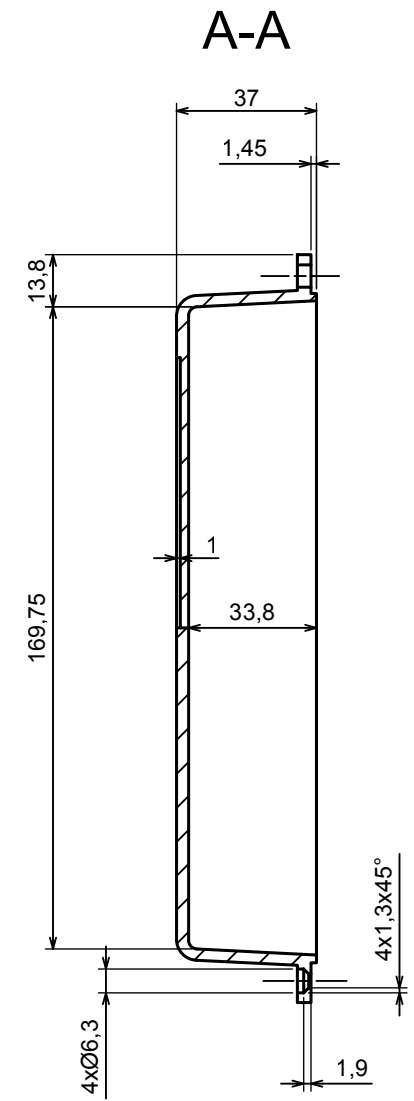

All rights reserved, Copyright Kradex 2016		
Product model	Enclosure Z46 - assembly	
Format: A3	Material: PS, ABS	
Scale 1:2	Tolerance: +/- 0.8	

All rights reserved, Copyright Kradox 2016

Product model: Enclosure Z46 - base

Format: A3 | Material: PS, ABS

Scale 1:2 | Tolerance: +/- 0.8

All rights reserved, Copyright Kradox 2016		
Product model	Enclosure Z46 - cover	
Format: A3	Material: PS, ABS	
Scale 1:2	Tolerance: +/- 0.8	