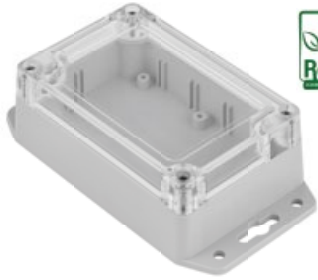

Z128JP TM

MATERIAL:  
ABS-PC and PC  
WITH SEAL

H	W	L [mm]:
40	70	105

AVAILABLE COLOUR:  
■

NEW

Z128UJP TM

NEW

MATERIAL:  
ABS-PC and PC  
WITH SEAL