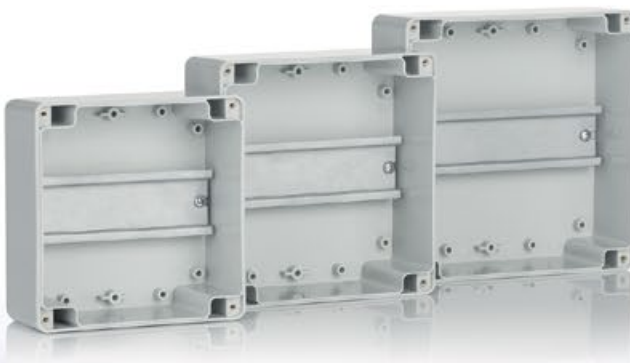

# WATERPROOFER SERIES HERMETIC ENCLOSURES

Kradex ZP series hermetic enclosures are designed for all devices that require hermetic enclosure. Available in ABS and PC versions. The cover with an indentation for a keypad or sticker can be made of transparent polycarbonate. Both parts of the enclosure are screwed with captive M3 screws.

## Mounting plates for installation inside the enclosures

The plates are made of 2 mm galvanized steel sheet. They allow various components to be mounted anywhere on the mounting plate. The plates are mounted to the posts in the enclosure using screws. They make it easy to install complex devices consisting of a large number of components outside the enclosure, and then to install such a complex device in the enclosure. They can also be used to easily clamp workpieces that do not fit into the spacing of the posts in the enclosure.

## DIN rails

The mounting posts ensure that the rail is securely fastened. This makes it possible to install other DIN rail-mounted enclosures inside the ZP enclosure.

**ZP105.105.60JP TM**

NEW

MATERIAL:  
ABS-PC and PC  
WITH SEAL