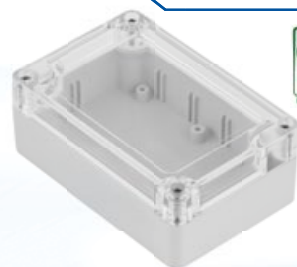

MATERIAL:
ABS-PC and PC
WITH SEAL

H	W	L [mm]:
40	70	105

AVAILABLE COLOUR:
■

NEW