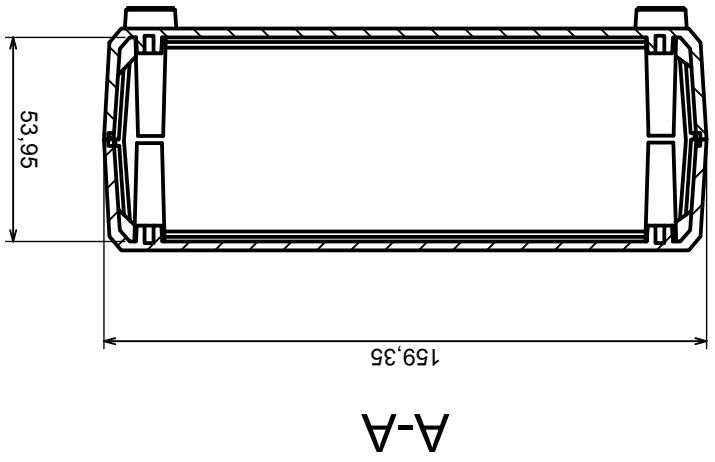

	Scale 1:2
	Tolerance: +/- 0.8
Material: PS, ABS	Format: A3
Product model	Enclosure Z4A - Assembly
All rights reserved, Copyright Kradex 2017	

	Scale 1:2	Tolerance: +/- 0.8
	Format: A3	Material: PS, ABS
Product model		Enclosure Z4A - Base
All rights reserved, Copyright Kradex 2017		

	Tolerance: +/- 0.8	Scale 1:2
	Material: PS, ABS	Format: A3
Product model		Enclosure Z4A - Cover
All rights reserved, Copyright Kradex 2017		

A-A

All rights reserved, Copyright Kradex 2017

Product model Enclosure Z4A - Board

Format: A3

Material: PS, ABS

Tolerance: +/- 0,8

Scale 5:1		Tolerance: +/- 0,8
Format: A3		Material: PS, ABS
Product model		Enclosure Z4A - Foot
All rights reserved, Copyright Kradex 2017		

X-ON Electronics