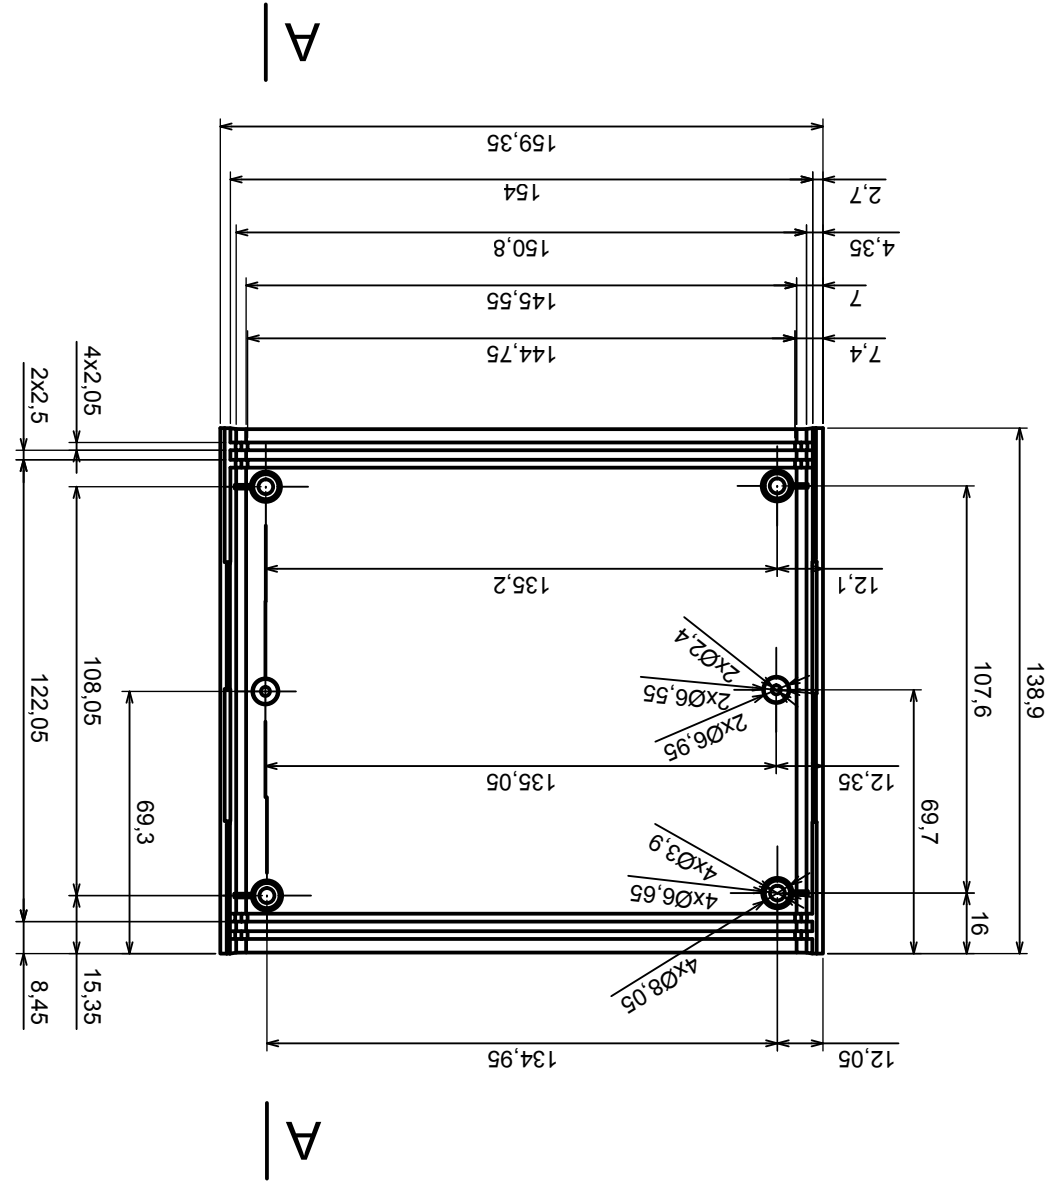

	Scale 1:2
	Tolerance: +/- 0.8
Material: PS, ABS	Format: A3
Product model	Enclosure Z4A - Assembly
All rights reserved, Copyright Kradex 2017	

	Scale 1:2	Tolerance: +/- 0.8
	Format: A3	Material: PS, ABS
Product model		Enclosure Z4A - Base
All rights reserved, Copyright Kradex 2017		

	Tolerance: +/- 0.8	Scale 1:2
	Material: PS, ABS	Format: A3
Product model		Enclosure Z4A - Cover
All rights reserved, Copyright Kradex 2017		

A-A

All rights reserved, Copyright Kradex 2017

Product model Enclosure Z4A - Board

Format: A3

Material: PS, ABS

Tolerance: +/- 0,8

Scale 5:1		Tolerance: +/- 0,8
Format: A3		Material: PS, ABS
Product model		Enclosure Z4A - Foot
All rights reserved, Copyright Kradex 2017		

X-ON Electronics