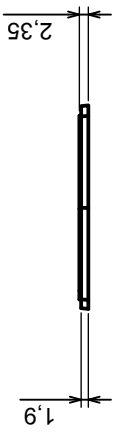

	Scale 1:2
	Tolerance: +/- 0.8
Material: PS, ABS	Format: A3
Product model	Enclosure Z4A - Assembly
All rights reserved, Copyright Kradex 2017	

	Scale 1:2	Tolerance: +/- 0.8
	Format: A3	Material: PS, ABS
Product model		Enclosure Z4A - Base
All rights reserved, Copyright Kradex 2017		

	Tolerance: +/- 0.8	Scale 1:2
	Material: PS, ABS	Format: A3
Product model		Enclosure Z4A - Cover
All rights reserved, Copyright Kradex 2017		

A-A

All rights reserved, Copyright Kradex 2017

Product model Enclosure Z4A - Board

Format: A3

Material: PS, ABS

Tolerance: +/- 0,8

Scale 5:1		Tolerance: +/- 0,8
Format: A3		Material: PS, ABS
Product model		Enclosure Z4A - Foot
All rights reserved, Copyright Kradex 2017		

X-ON Electronics