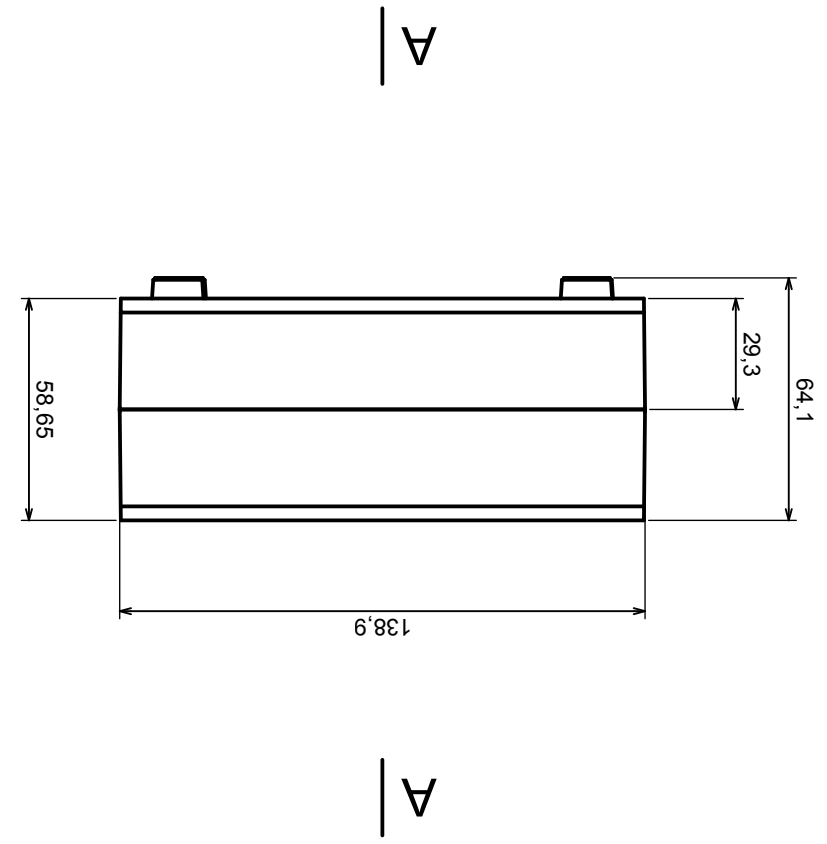

	Scale 1:2
	Tolerance: +/- 0.8
Material: PS, ABS	Format: A3
Product model	Enclosure Z4A - Assembly
All rights reserved, Copyright Kradex 2017	

	Scale 1:2	Tolerance: +/- 0.8
	Format: A3	Material: PS, ABS
Product model		Enclosure Z4A - Base
All rights reserved, Copyright Kradex 2017		

	Tolerance: +/- 0.8	Scale 1:2
	Material: PS, ABS	Format: A3
Product model		Enclosure Z4A - Cover
All rights reserved, Copyright Kradex 2017		

A-A

All rights reserved, Copyright Kradex 2017

Product model Enclosure Z4A - Board

Format: A3

Material: PS, ABS

Tolerance: +/- 0,8

Scale 5:1		Tolerance: +/- 0,8
Format: A3		Material: PS, ABS
Product model		Enclosure Z4A - Foot
All rights reserved, Copyright Kradex 2017		

X-ON Electronics