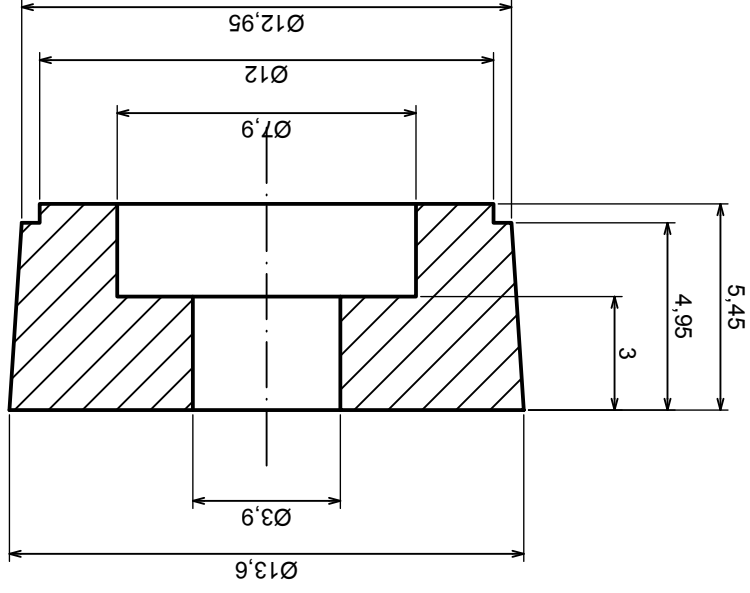

Scale 5:1		Tolerance: +/- 0,8
Format: A3		Material: PS, ABS
Product model		Enclosure Z4A - Foot
All rights reserved, Copyright Kradex 2017