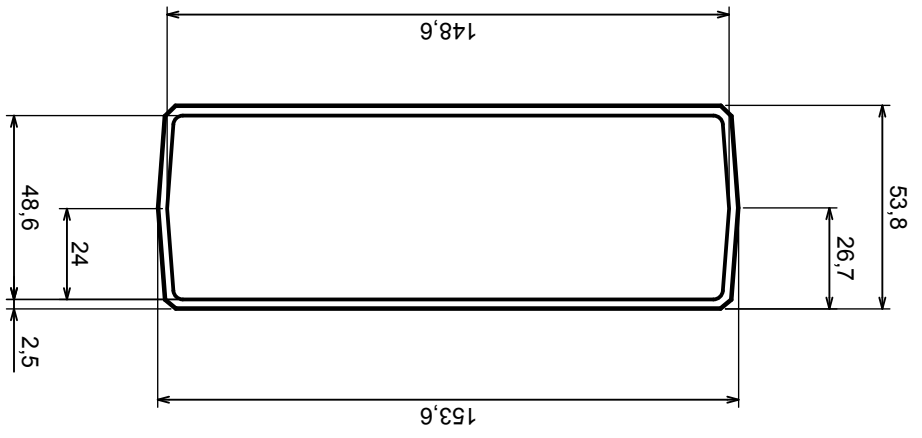

	Scale 1:2
	Tolerance: +/- 0.8
Material: PS, ABS	Format: A3
Product model	Enclosure Z4A - Assembly
All rights reserved, Copyright Kradex 2017	

	Scale 1:2	Tolerance: +/- 0.8
	Format: A3	Material: PS, ABS
Product model		Enclosure Z4A - Base
All rights reserved, Copyright Kradex 2017		

	Tolerance: +/- 0.8	Scale 1:2
	Material: PS, ABS	Format: A3
Product model		Enclosure Z4A - Cover
All rights reserved, Copyright Kradex 2017		

A-A

All rights reserved, Copyright Kradex 2017

Product model Enclosure Z4A - Board

Format: A3

Material: PS, ABS

Tolerance: +/- 0,8

Scale 5:1		Tolerance: +/- 0,8
Format: A3		Material: PS, ABS
Product model		Enclosure Z4A - Foot
All rights reserved, Copyright Kradex 2017		

X-ON Electronics