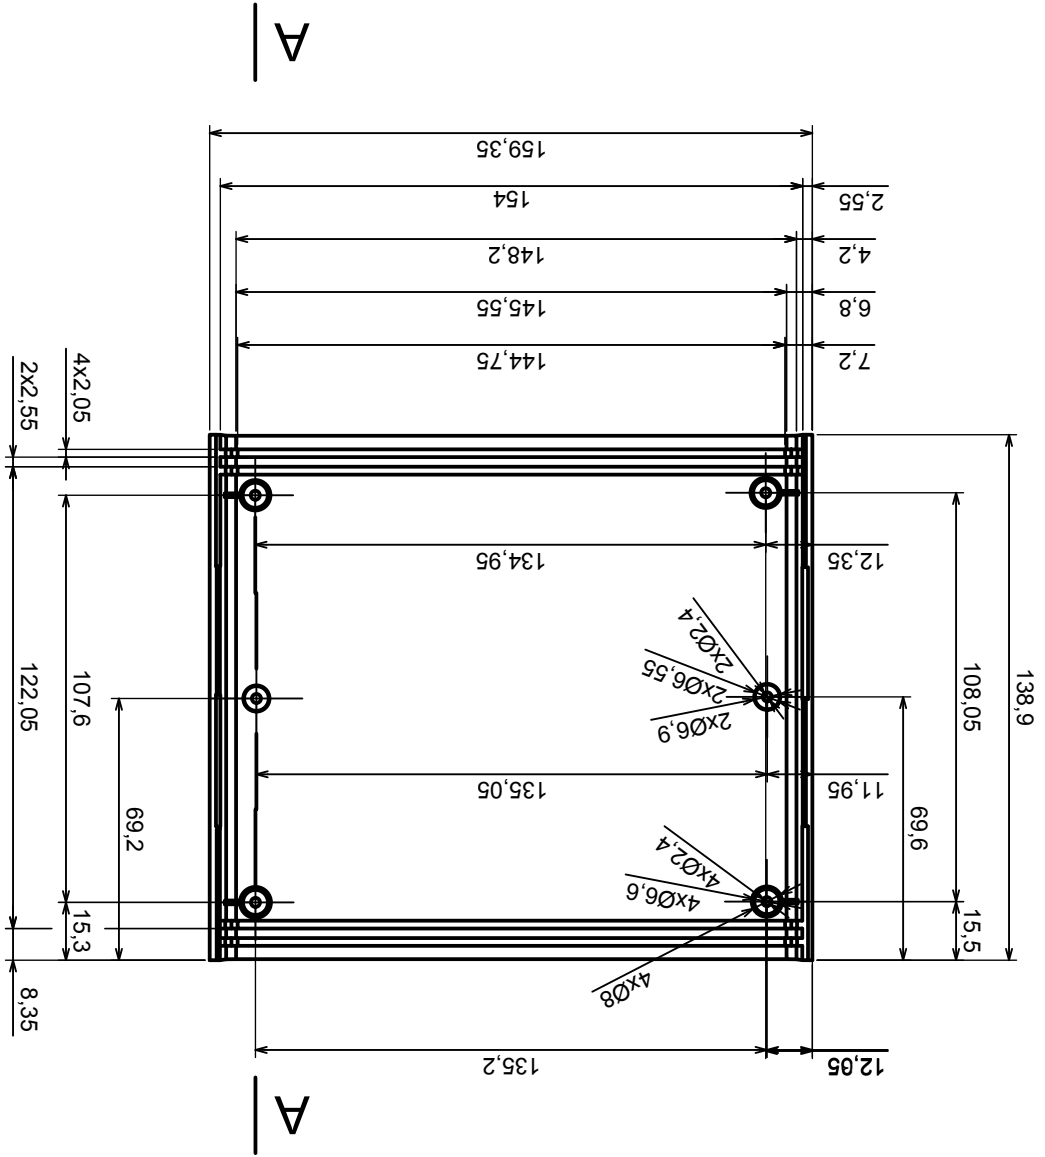

	Scale 1:2
	Tolerance: +/- 0.8
Material: PS, ABS	Format: A3
Product model	Enclosure Z4A - Assembly
All rights reserved, Copyright Kradex 2017	

	Scale 1:2	Tolerance: +/- 0.8
	Format: A3	Material: PS, ABS
Product model		Enclosure Z4A - Base
All rights reserved, Copyright Kradex 2017		

	Tolerance: +/- 0.8	Scale 1:2
	Material: PS, ABS	Format: A3
Product model		Enclosure Z4A - Cover
All rights reserved, Copyright Kradex 2017		

A-A

All rights reserved, Copyright Kradex 2017

Product model Enclosure Z4A - Board

Format: A3

Material: PS, ABS

Tolerance: +/- 0,8

Scale 5:1		Tolerance: +/- 0,8
Format: A3		Material: PS, ABS
Product model		Enclosure Z4A - Foot
All rights reserved, Copyright Kradex 2017		

X-ON Electronics