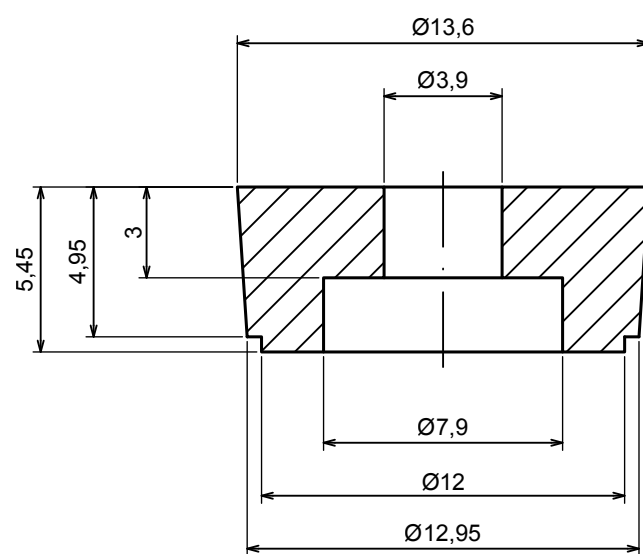

All rights reserved, Copyright Kradex 2016		
Product model	Enclosure Z50A - assembly	
Format: A3	Material: PS, ABS	
Scale 1:1	Tolerance: +/- 0.8	

A |

A |

A-A

All rights reserved, Copyright Kradox 2016

Product model Enclosure Z50A - base

Format: A3 Material: PS, ABS

Scale 1:1 Tolerance: +/- 0.8

All rights reserved, Copyright Kradox 2016

Product model Enclosure Z50A - cover

Format: A3 Material: PS, ABS

Scale 1:1 Tolerance: +/- 0.8

All rights reserved, Copyright Kradex 2016		
Product model	Enclosure Z50A - board	
Format: A3	Material: PS, ABS	
Scale 1:1	Tolerance: +/- 0.8	

All rights reserved, Copyright Kradox 2016

Product model Enclosure Z50A - foot

Format: A3 Material: PS, ABS

Scale 4:1 Tolerance: +/- 0.5

X-ON Electronics

Largest Supplier of Electrical and Electronic Components