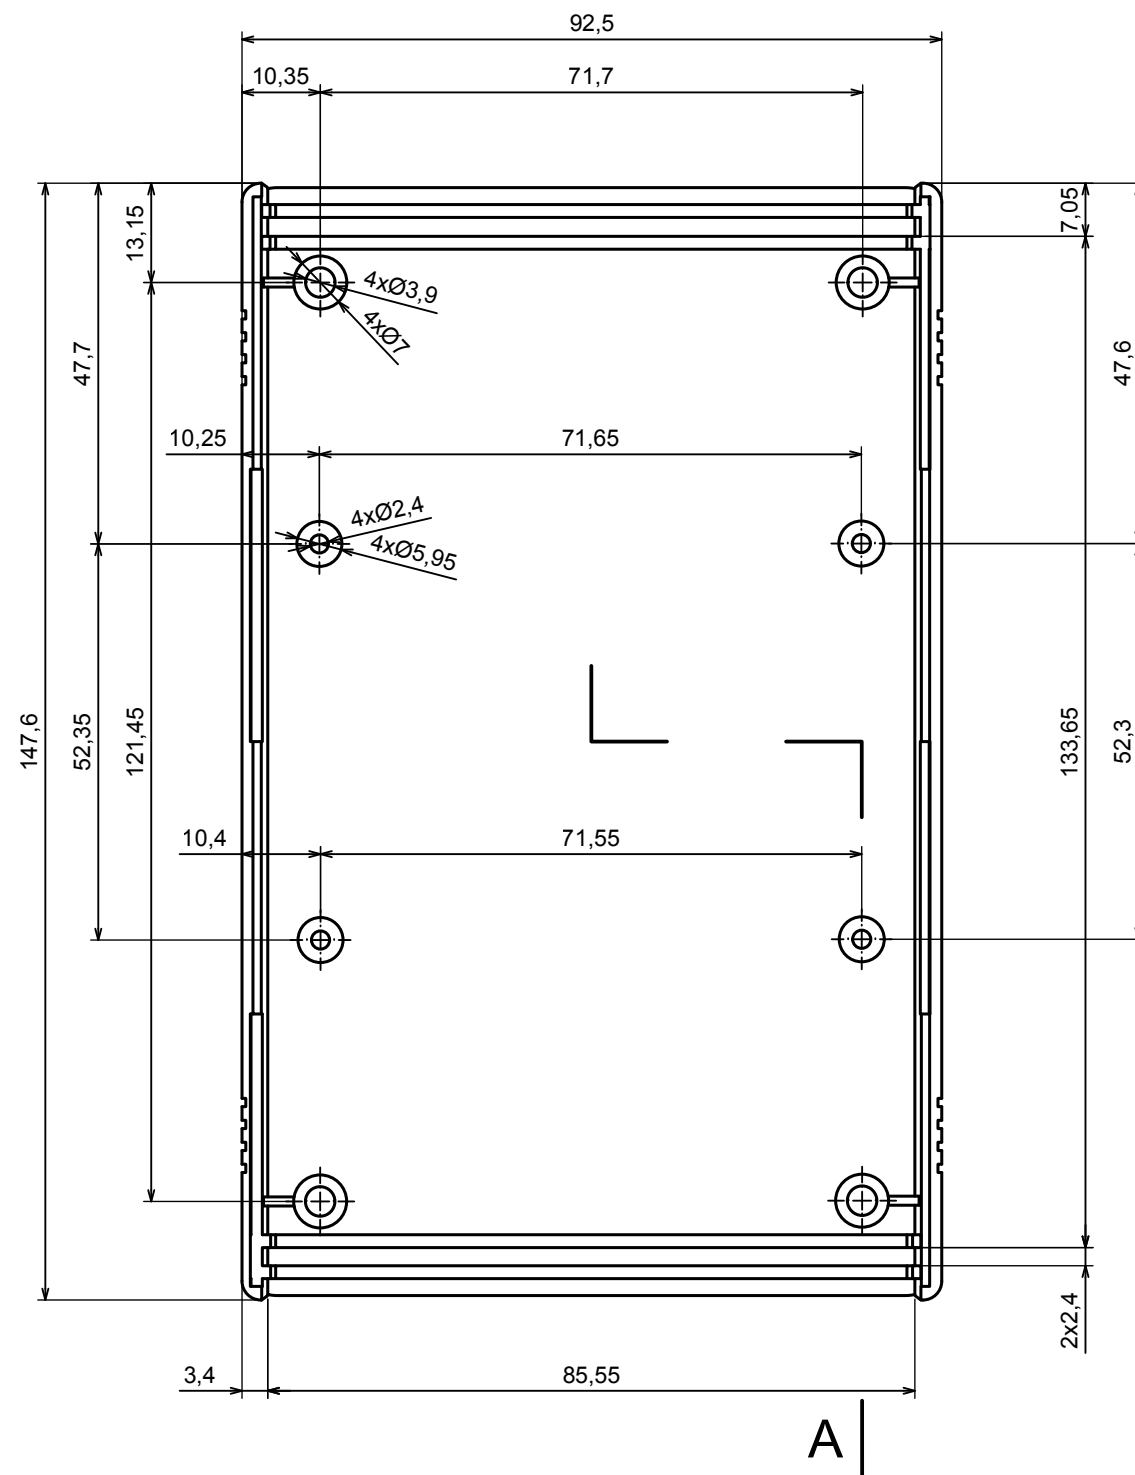

All rights reserved, Copyright Kradex 2016		
Product model	Enclosure Z50A - assembly	
Format: A3	Material: PS, ABS	
Scale 1:1	Tolerance: +/- 0.8	

A |

A |

A-A

All rights reserved, Copyright Kradox 2016

Product model Enclosure Z50A - base

Format: A3 Material: PS, ABS

Scale 1:1 Tolerance: +/- 0.8

All rights reserved, Copyright Kradox 2016

Product model Enclosure Z50A - cover

Format: A3 Material: PS, ABS

Scale 1:1 Tolerance: +/- 0.8

All rights reserved, Copyright Kradex 2016		
Product model	Enclosure Z50A - board	
Format: A3	Material: PS, ABS	
Scale 1:1	Tolerance: +/- 0.8	

All rights reserved, Copyright Kradox 2016

Product model Enclosure Z50A - foot

Format: A3 Material: PS, ABS

Scale 4:1 Tolerance: +/- 0.5

X-ON Electronics

Largest Supplier of Electrical and Electronic Components