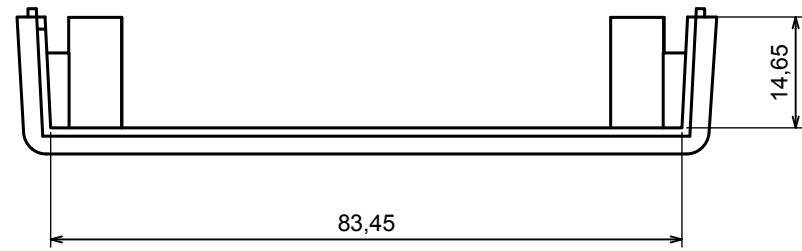

All rights reserved, Copyright Kradex 2016		
Product model	Enclosure Z50A - assembly	
Format: A3	Material: PS, ABS	
Scale 1:1	Tolerance: +/- 0.8	

A |

A |

A-A

All rights reserved, Copyright Kradox 2016

Product model Enclosure Z50A - base

Format: A3 Material: PS, ABS

Scale 1:1 Tolerance: +/- 0.8

All rights reserved, Copyright Kradox 2016

Product model Enclosure Z50A - cover

Format: A3 Material: PS, ABS

Scale 1:1 Tolerance: +/- 0.8

All rights reserved, Copyright Kradex 2016		
Product model	Enclosure Z50A - board	
Format: A3	Material: PS, ABS	
Scale 1:1	Tolerance: +/- 0.8	

All rights reserved, Copyright Kradox 2016

Product model Enclosure Z50A - foot

Format: A3 Material: PS, ABS

Scale 4:1 Tolerance: +/- 0.5

X-ON Electronics

Largest Supplier of Electrical and Electronic Components