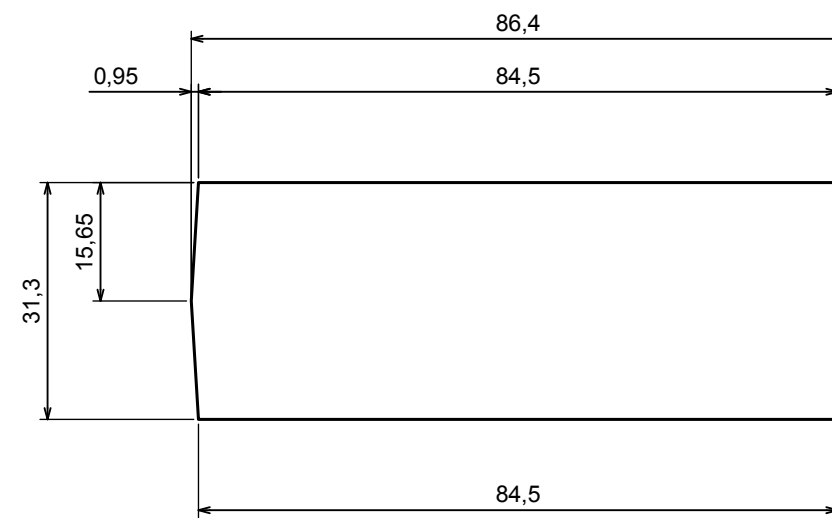

Format: A3 Material: PS, ABS

Scale 1:1 Tolerance: +/- 0.8

All rights reserved, Copyright Kradox 2016

Product model Enclosure Z50A - cover

Format: A3 Material: PS, ABS

Scale 1:1 Tolerance: +/- 0.8

All rights reserved, Copyright Kradex 2016		
Product model	Enclosure Z50A - board	
Format: A3	Material: PS, ABS	
Scale 1:1	Tolerance: +/- 0.8	

All rights reserved, Copyright Kradox 2016

Product model Enclosure Z50A - foot

Format: A3 Material: PS, ABS

Scale 4:1 Tolerance: +/- 0.5

X-ON Electronics

Largest Supplier of Electrical and Electronic Components