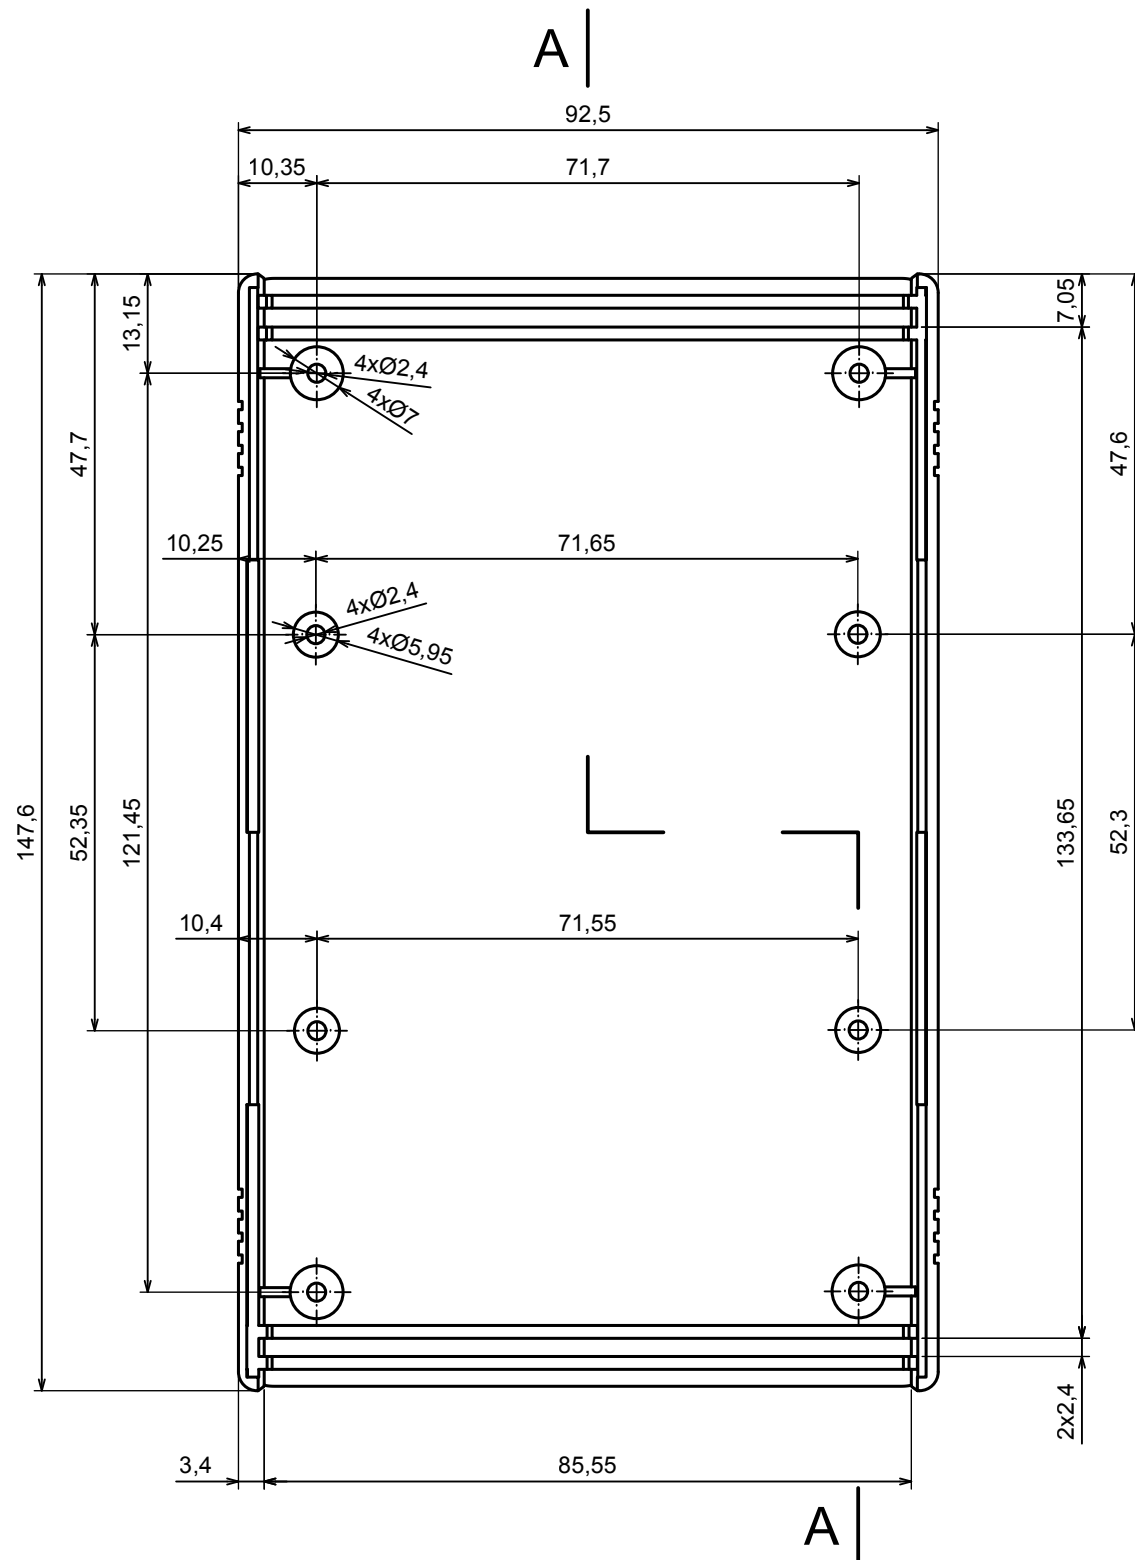

All rights reserved, Copyright Kradex 2016		
Product model	Enclosure Z50A - assembly	
Format: A3	Material: PS, ABS	
Scale 1:1	Tolerance: +/- 0.8	

A |

A |

A-A

All rights reserved, Copyright Kradox 2016

Product model Enclosure Z50A - base

Format: A3 Material: PS, ABS

Scale 1:1 Tolerance: +/- 0.8

All rights reserved, Copyright Kradox 2016

Product model Enclosure Z50A - cover

Format: A3 Material: PS, ABS

Scale 1:1 Tolerance: +/- 0.8

All rights reserved, Copyright Kradex 2016		
Product model	Enclosure Z50A - board	
Format: A3	Material: PS, ABS	
Scale 1:1	Tolerance: +/- 0.8	

All rights reserved, Copyright Kradox 2016

Product model Enclosure Z50A - foot

Format: A3 Material: PS, ABS

Scale 4:1 Tolerance: +/- 0.5

X-ON Electronics

Largest Supplier of Electrical and Electronic Components