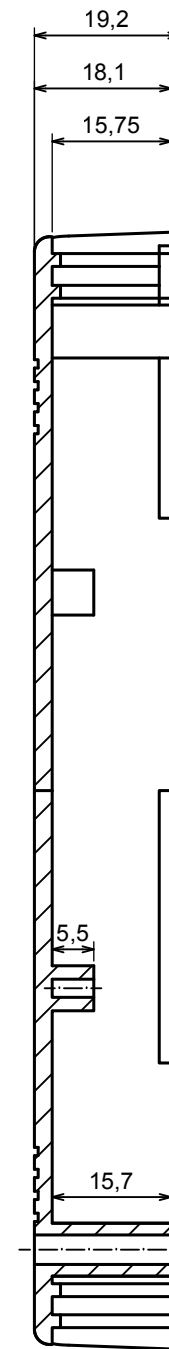

All rights reserved, Copyright Kradex 2016		
Product model	Enclosure Z50A - assembly	
Format: A3	Material: PS, ABS	
Scale 1:1	Tolerance: +/- 0.8	

A |

A |

A-A

All rights reserved, Copyright Kradox 2016

Product model Enclosure Z50A - base

Format: A3 Material: PS, ABS

Scale 1:1 Tolerance: +/- 0.8

All rights reserved, Copyright Kradox 2016

Product model Enclosure Z50A - cover

Format: A3 Material: PS, ABS

Scale 1:1 Tolerance: +/- 0.8

All rights reserved, Copyright Kradex 2016		
Product model	Enclosure Z50A - board	
Format: A3	Material: PS, ABS	
Scale 1:1	Tolerance: +/- 0.8	

All rights reserved, Copyright Kradox 2016

Product model Enclosure Z50A - foot

Format: A3 Material: PS, ABS

Scale 4:1 Tolerance: +/- 0.5

X-ON Electronics

Largest Supplier of Electrical and Electronic Components