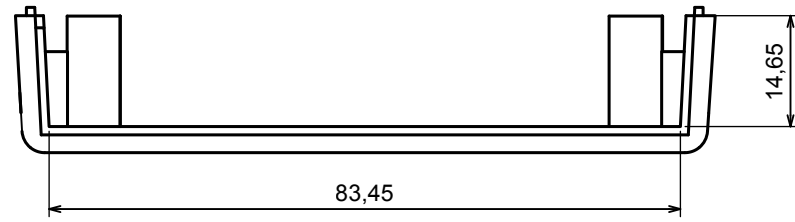

All rights reserved, Copyright Kradex 2016		
Product model	Enclosure Z50A - assembly	
Format: A3	Material: PS, ABS	
Scale 1:1	Tolerance: +/- 0.8	

A |

A |

A-A

All rights reserved, Copyright Kradox 2016

Product model Enclosure Z50A - base

Format: A3 Material: PS, ABS

Scale 1:1 Tolerance: +/- 0.8

All rights reserved, Copyright Kradox 2016

Product model Enclosure Z50A - cover

Format: A3 Material: PS, ABS

Scale 1:1 Tolerance: +/- 0.8

All rights reserved, Copyright Kradex 2016		
Product model	Enclosure Z50A - board	
Format: A3	Material: PS, ABS	
Scale 1:1	Tolerance: +/- 0.8	

All rights reserved, Copyright Kradox 2016

Product model Enclosure Z50A - foot

Format: A3 Material: PS, ABS

Scale 4:1 Tolerance: +/- 0.5

X-ON Electronics

Largest Supplier of Electrical and Electronic Components