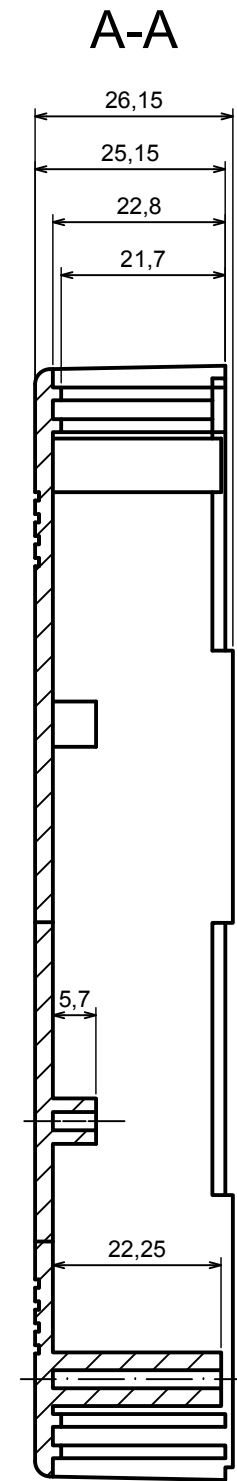

All rights reserved, Copyright Kradox 2017		
Product model	Enclosure Z50B - Assembly	
Format: A3	Material: PS, ABS	
Scale 1:1	Tolerance: +/- 0.8	

All rights reserved, Copyright Kradox 2017		
Product model	Enclosure Z50B - Base	
Format: A3	Material: PS, ABS	
Scale 1:1	Tolerance: +/- 0.8	

All rights reserved, Copyright Kradox 2017

Product model: Enclosure Z50B - Cover

Format: A3 Material: PS, ABS

Scale 1:1 Tolerance: +/- 0.8

All rights reserved, Copyright Kradex 2017		
Product model	Enclosure Z50B - Board	
Format: A3	Material: PS, ABS	
Scale 1:1	Tolerance: +/- 0.8	

All rights reserved, Copyright Kradox 2017

Product model: Enclosure Z50B - Foot

Format: A3 Material: PS, ABS

Scale 5:1 Tolerance: +/- 0.5

X-ON Electronics

Largest Supplier of Electrical and Electronic Components