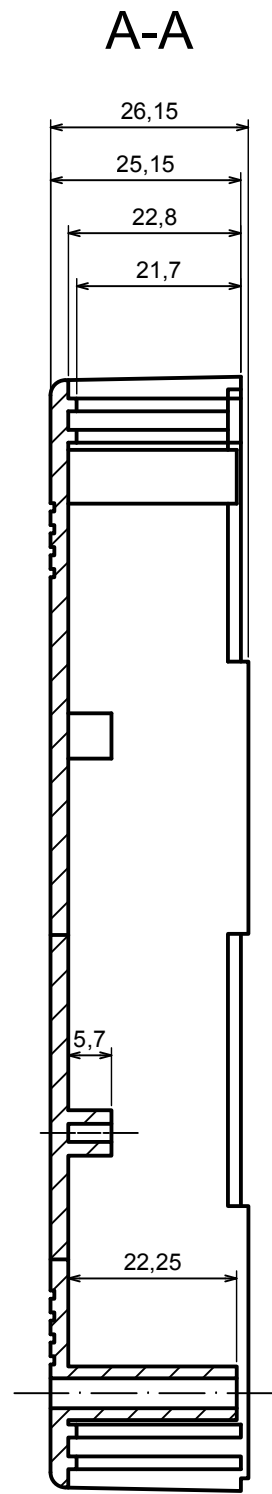

All rights reserved, Copyright Kradox 2017		
Product model	Enclosure Z50B - Assembly	
Format: A3	Material: PS, ABS	
Scale 1:1	Tolerance: +/- 0.8	

All rights reserved, Copyright Kradox 2017		
Product model	Enclosure Z50B - Base	
Format: A3	Material: PS, ABS	
Scale 1:1	Tolerance: +/- 0.8	

All rights reserved, Copyright Kradox 2017

Product model: Enclosure Z50B - Cover

Format: A3 Material: PS, ABS

Scale 1:1 Tolerance: +/- 0.8

All rights reserved, Copyright Kradex 2017		
Product model	Enclosure Z50B - Board	
Format: A3	Material: PS, ABS	
Scale 1:1	Tolerance: +/- 0.8	

All rights reserved, Copyright Kradox 2017

Product model: Enclosure Z50B - Foot

Format: A3 Material: PS, ABS

Scale 5:1 Tolerance: +/- 0.5

X-ON Electronics

Largest Supplier of Electrical and Electronic Components