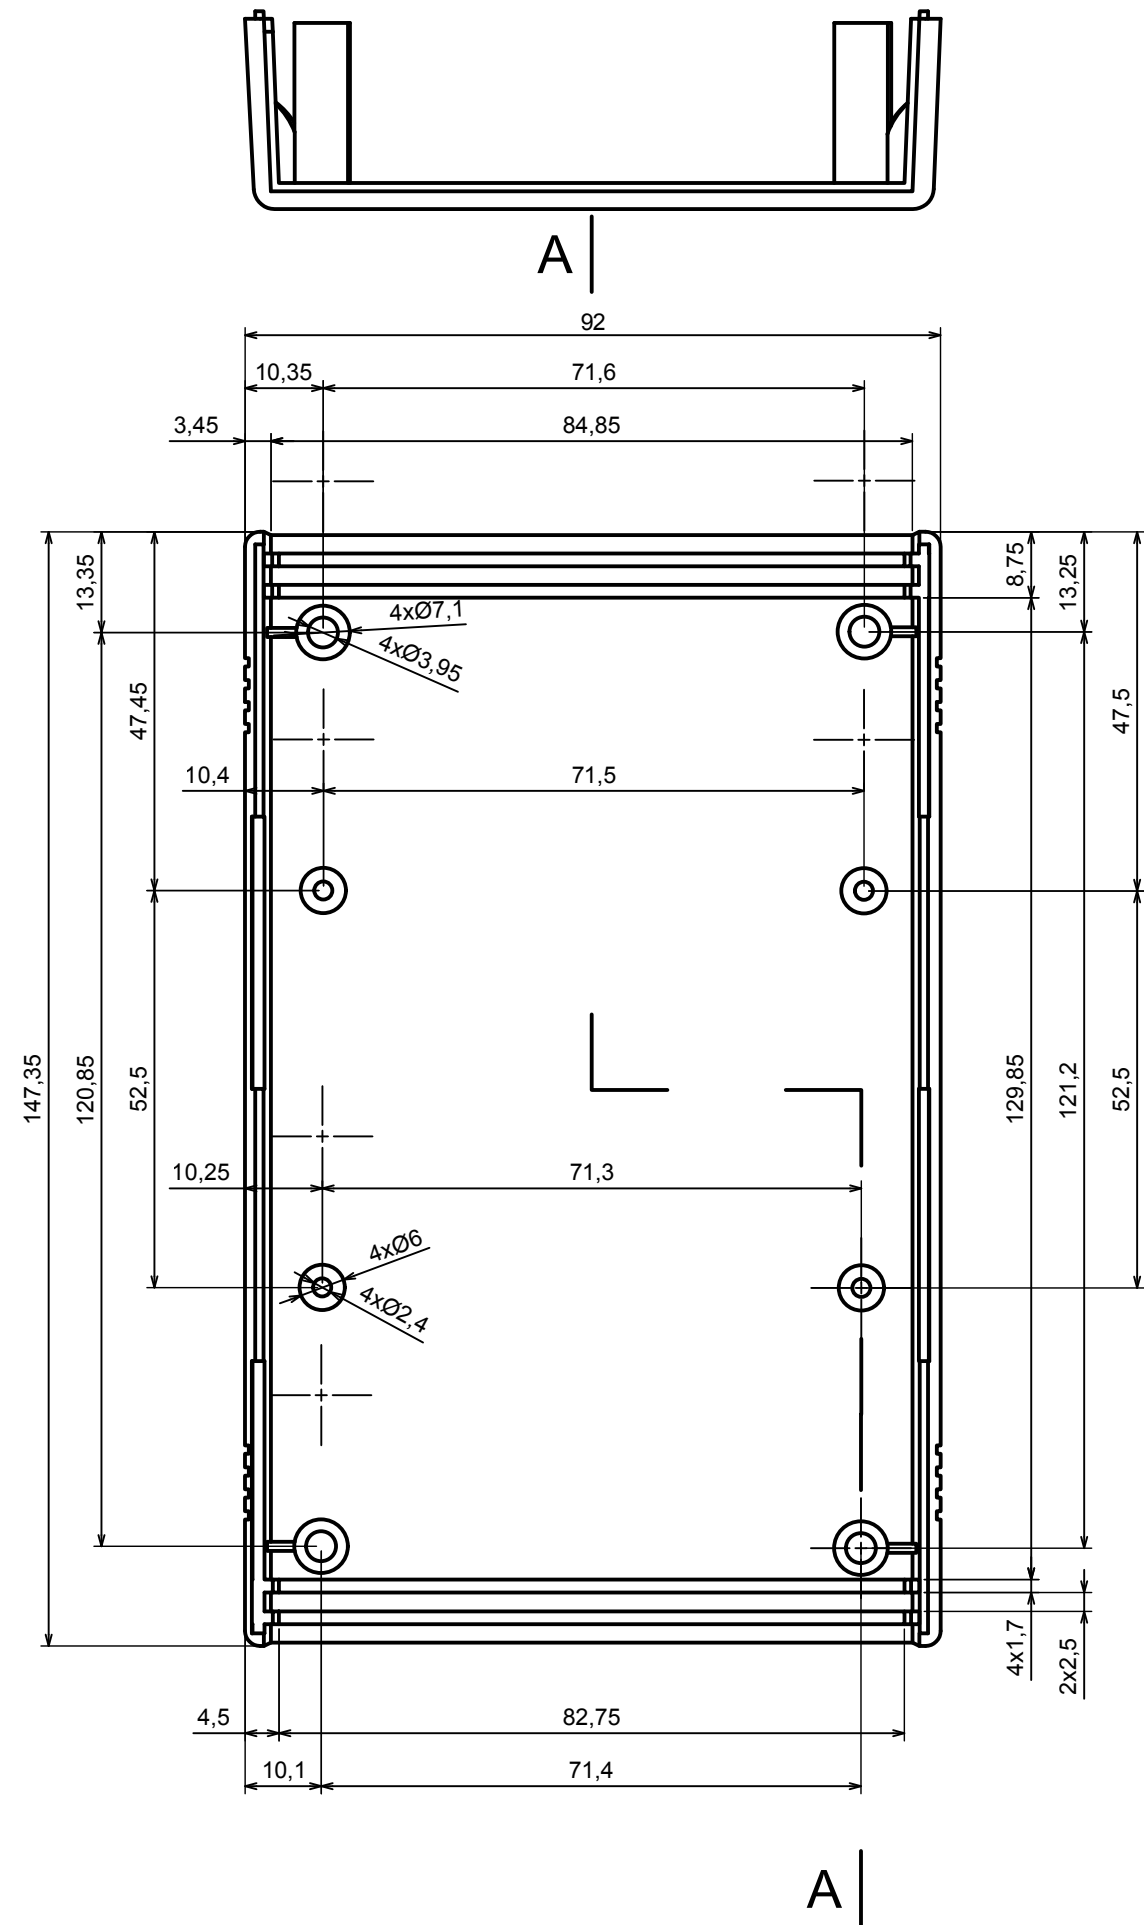

All rights reserved, Copyright Kradox 2017		
Product model	Enclosure Z50B - Assembly	
Format: A3	Material: PS, ABS	
Scale 1:1	Tolerance: +/- 0.8	

All rights reserved, Copyright Kradox 2017		
Product model	Enclosure Z50B - Base	
Format: A3	Material: PS, ABS	
Scale 1:1	Tolerance: +/- 0.8	

All rights reserved, Copyright Kradox 2017

Product model: Enclosure Z50B - Cover

Format: A3 Material: PS, ABS

Scale 1:1 Tolerance: +/- 0.8

All rights reserved, Copyright Kradex 2017		
Product model	Enclosure Z50B - Board	
Format: A3	Material: PS, ABS	
Scale 1:1	Tolerance: +/- 0.8	

All rights reserved, Copyright Kradox 2017

Product model: Enclosure Z50B - Foot

Format: A3 Material: PS, ABS

Scale 5:1 Tolerance: +/- 0.5

X-ON Electronics

Largest Supplier of Electrical and Electronic Components