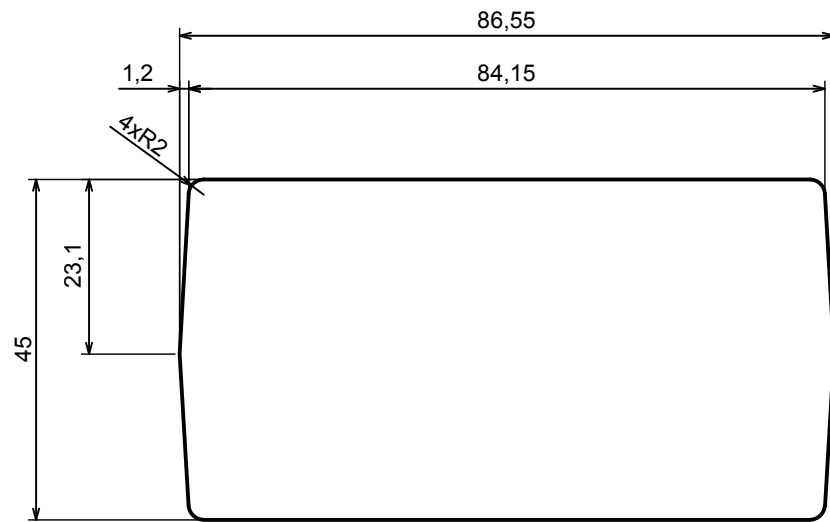

All rights reserved, Copyright Kradox 2017		
Product model	Enclosure Z50B - Assembly	
Format: A3	Material: PS, ABS	
Scale 1:1	Tolerance: +/- 0.8	

All rights reserved, Copyright Kradox 2017		
Product model	Enclosure Z50B - Base	
Format: A3	Material: PS, ABS	
Scale 1:1	Tolerance: +/- 0.8	

All rights reserved, Copyright Kradox 2017

Product model: Enclosure Z50B - Cover

Format: A3 Material: PS, ABS

Scale 1:1 Tolerance: +/- 0.8

All rights reserved, Copyright Kradex 2017		
Product model	Enclosure Z50B - Board	
Format: A3	Material: PS, ABS	
Scale 1:1	Tolerance: +/- 0.8	

All rights reserved, Copyright Kradox 2017

Product model: Enclosure Z50B - Foot

Format: A3 Material: PS, ABS

Scale 5:1 Tolerance: +/- 0.5

X-ON Electronics

Largest Supplier of Electrical and Electronic Components