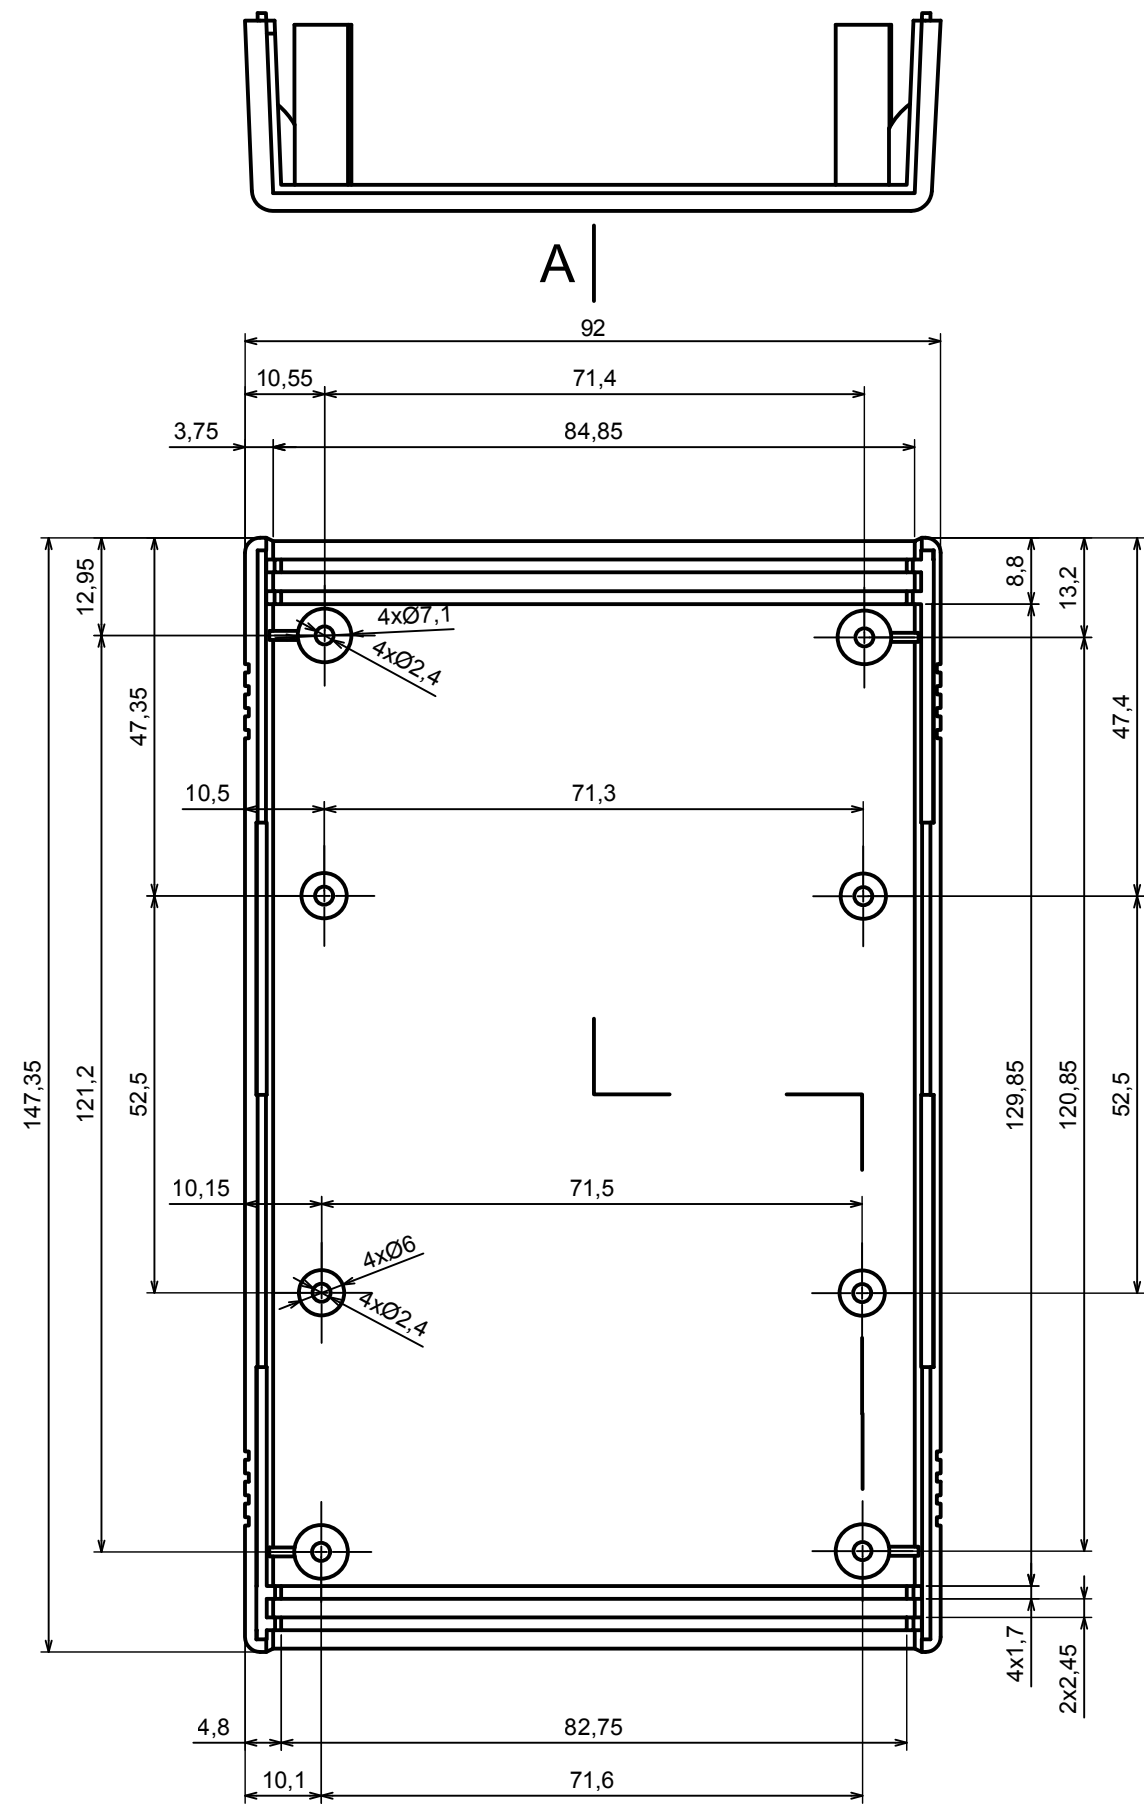

All rights reserved, Copyright Kradox 2017		
Product model	Enclosure Z50B - Assembly	
Format: A3	Material: PS, ABS	
Scale 1:1	Tolerance: +/- 0.8	

All rights reserved, Copyright Kradox 2017		
Product model	Enclosure Z50B - Base	
Format: A3	Material: PS, ABS	
Scale 1:1	Tolerance: +/- 0.8	

All rights reserved, Copyright Kradox 2017

Product model: Enclosure Z50B - Cover

Format: A3 Material: PS, ABS

Scale 1:1 Tolerance: +/- 0.8

All rights reserved, Copyright Kradex 2017		
Product model	Enclosure Z50B - Board	
Format: A3	Material: PS, ABS	
Scale 1:1	Tolerance: +/- 0.8	

All rights reserved, Copyright Kradox 2017

Product model: Enclosure Z50B - Foot

Format: A3 Material: PS, ABS

Scale 5:1 Tolerance: +/- 0.5

X-ON Electronics

Largest Supplier of Electrical and Electronic Components