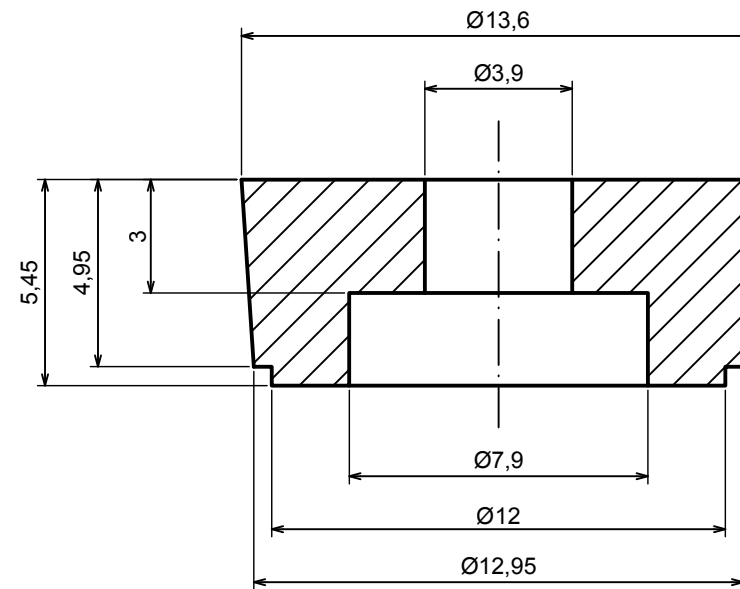

All rights reserved, Copyright Kradox 2017		
Product model	Enclosure Z50B - Assembly	
Format: A3	Material: PS, ABS	
Scale 1:1	Tolerance: +/- 0.8	

All rights reserved, Copyright Kradox 2017		
Product model	Enclosure Z50B - Base	
Format: A3	Material: PS, ABS	
Scale 1:1	Tolerance: +/- 0.8	

All rights reserved, Copyright Kradox 2017

Product model: Enclosure Z50B - Cover

Format: A3 Material: PS, ABS

Scale 1:1 Tolerance: +/- 0.8

All rights reserved, Copyright Kradex 2017		
Product model	Enclosure Z50B - Board	
Format: A3	Material: PS, ABS	
Scale 1:1	Tolerance: +/- 0.8	

All rights reserved, Copyright Kradox 2017

Product model: Enclosure Z50B - Foot

Format: A3 Material: PS, ABS

Scale 5:1 Tolerance: +/- 0.5

X-ON Electronics

Largest Supplier of Electrical and Electronic Components