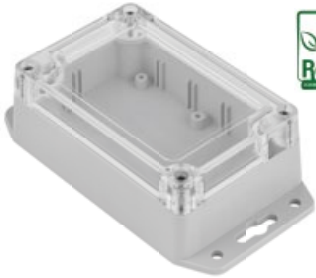

Z128UJP TM

NEW

MATERIAL:
ABS-PC and PC
WITH SEAL

H	W	L [mm]:
40	70	131,3

AVAILABLE COLOUR: