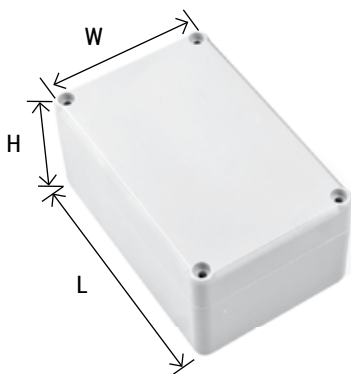

**Z110**

MATERIAL:  
PS/ABS V0

H	W	L [mm]:
65,2	90	105

AVAILABLE COLOUR:

**LEGEND**

- PS – polystyrene material
- ABS – flammable ABS material
- ABS V0 – self-extinguishing ABS material
- PC – polycarbonate material
- W – ventilated enclosure
- H – enclosure with seal
- S – enclosure hermetically sealed with cast gasket
- U – enclosure with mounting ears
- TM – brass sleeve packing
- A,B,C – versions of the enclosure
- () – the dimensions in parentheses are inclusive of the mounting flanges