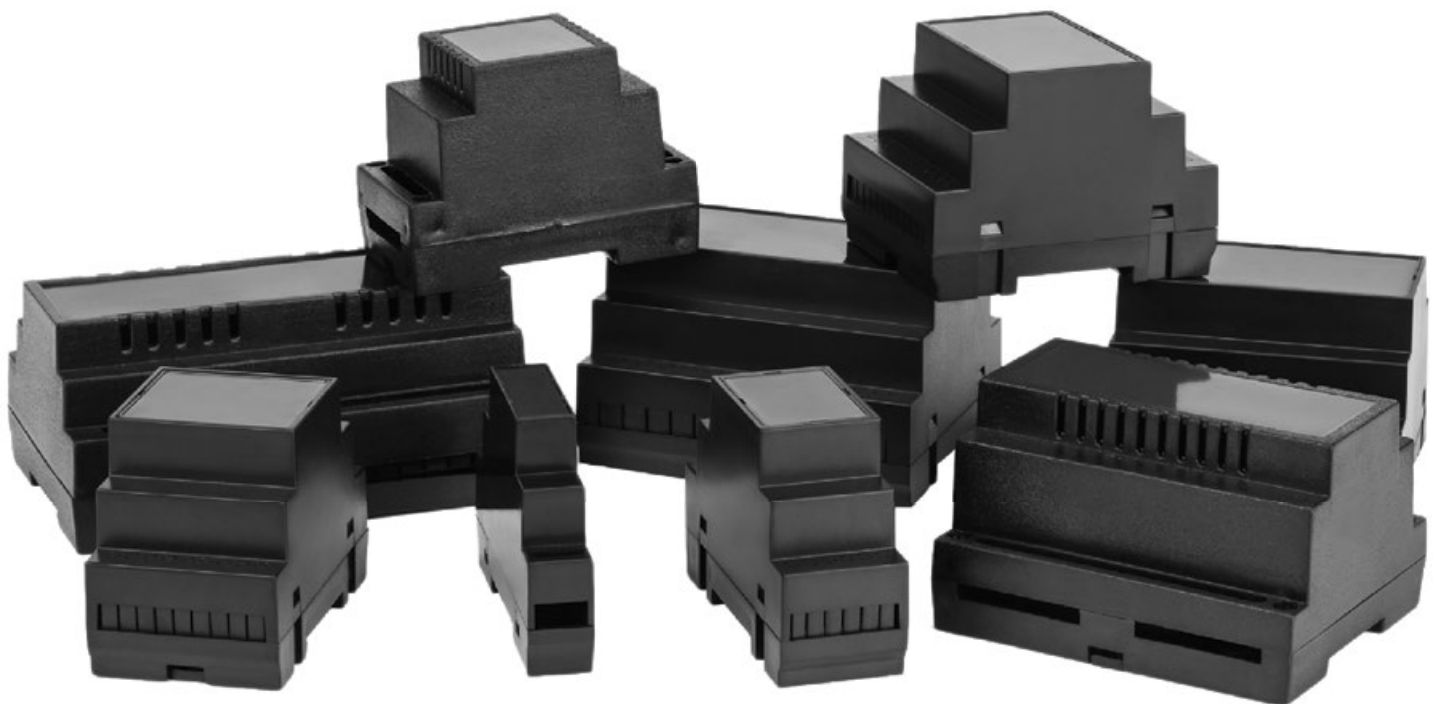

Z110

MATERIAL:
PS/ABS V0

NEW

H	W	L [mm]:
65,2	90	105

AVAILABLE COLOUR:

PS/ABS V0   ABS V0