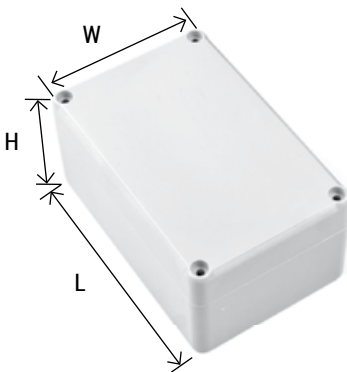

LEGEND

- PS – polystyrene material
- ABS – flammable ABS material
- ABS V0 – self-extinguishing ABS material
- PC – polycarbonate material
- W – ventilated enclosure
- H – enclosure with seal
- S – enclosure hermetically sealed with cast gasket
- U – enclosure with mounting ears
- TM – brass sleeve packing
- A,B,C – versions of the enclosure
- () – the dimensions in parentheses are inclusive of the mounting flanges

- bright white, RAL 9003 - RAL 9016
- light grey, RAL 7035

- black, RAL 9005
- transparent, clear

On request, we can produce enclosures in other material and colour from the RAL palette in the amount of min. 500-1000 pieces, depending on the enclosure dimensions.