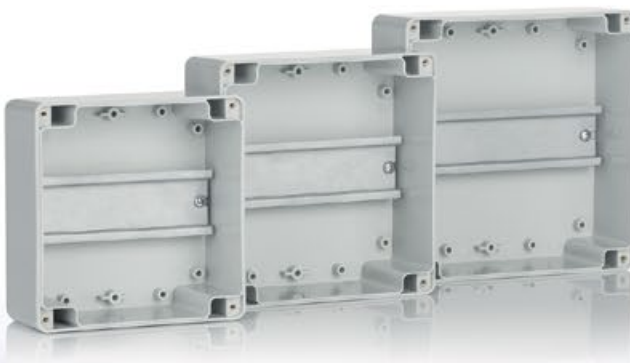

WATERPROOFER SERIES HERMETIC ENCLOSURES

Kradex ZP series hermetic enclosures are designed for all devices that require hermetic enclosure. Available in ABS and PC versions. The cover with an indentation for a keypad or sticker can be made of transparent polycarbonate. Both parts of the enclosure are screwed with captive M3 screws.

Mounting plates for installation inside the enclosures

The plates are made of 2 mm galvanized steel sheet. They allow various components to be mounted anywhere on the mounting plate. The plates are mounted to the posts in the enclosure using screws. They make it easy to install complex devices consisting of a large number of components outside the enclosure, and then to install such a complex device in the enclosure. They can also be used to easily clamp workpieces that do not fit into the spacing of the posts in the enclosure.

DIN rails

The mounting posts ensure that the rail is securely fastened. This makes it possible to install other DIN rail-mounted enclosures inside the ZP enclosure.

ZP105.105.60JP TM

MATERIAL:
ABS-PC and PC
WITH SEAL