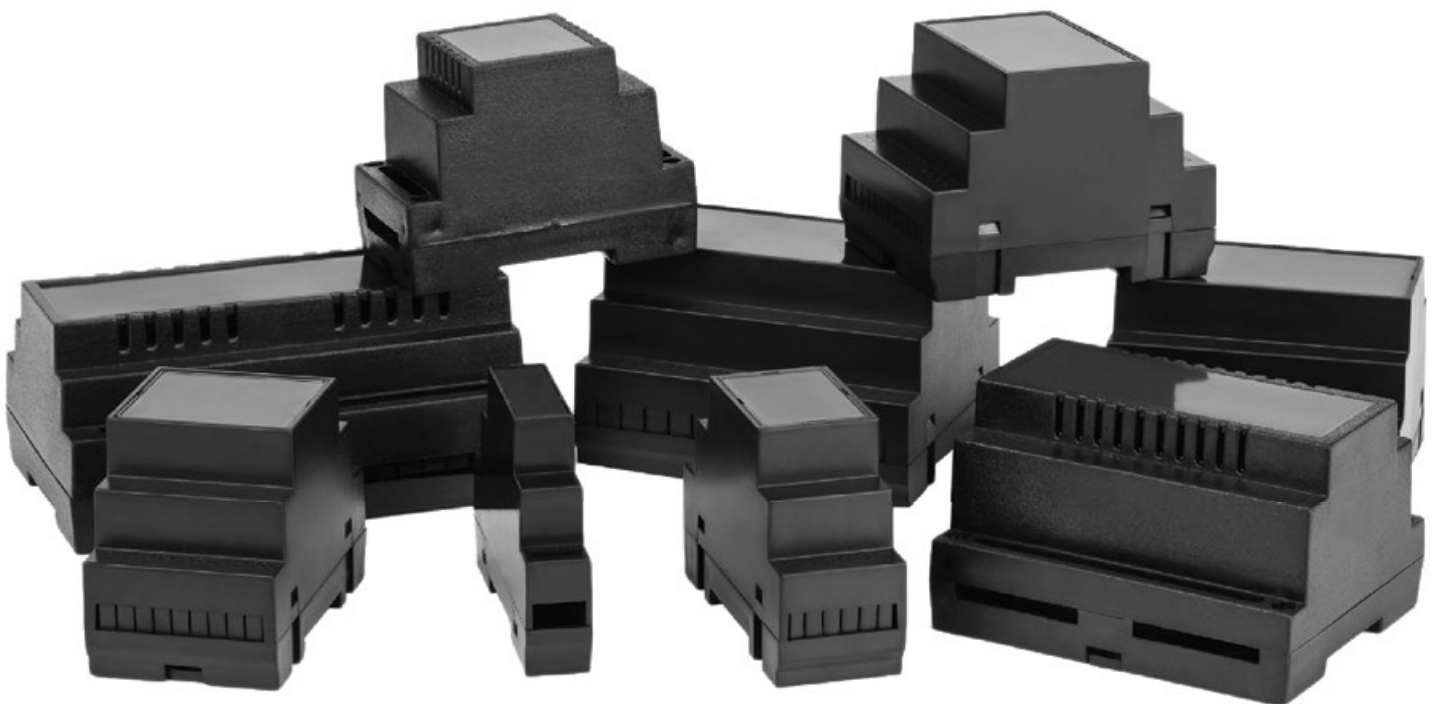

Mounting plates for installation inside the enclosures

The plates are made of 2 mm galvanized steel sheet. They allow various components to be mounted anywhere on the mounting plate. The plates are mounted to the posts in the enclosure using screws. They make it easy to install complex devices consisting of a large number of components outside the enclosure, and then to install such a complex device in the enclosure. They can also be used to easily clamp workpieces that do not fit into the spacing of the posts in the enclosure.

PS/ABS V0 ABS V0

PROFESSIONAL

Professional is a line of products made of ABS. The selection of high quality materials guarantees a superior class of products.

The solution for more demanding and big-budget project.