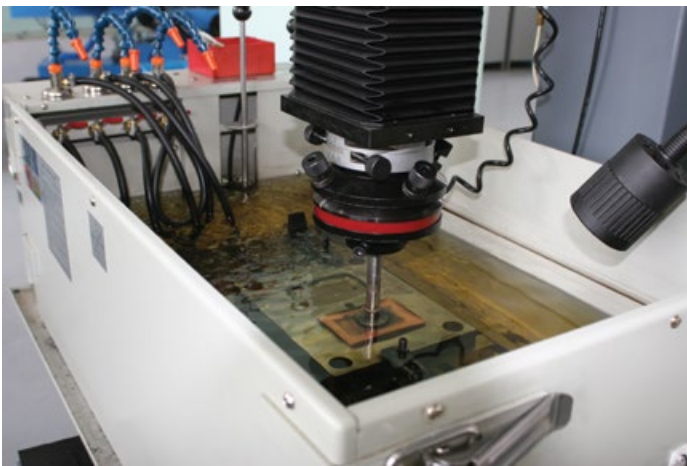

Fine-hole EDM's:

- Mitsubishi EA12S
- Accutex HD75
- Accutex AM32N2

Fine-hole WEDM's:

- Mitsubishi MV2400S
- Accutex AU-300iA

3D printers:

- Zortrax M200

[Scan and watch the film about us](#)

NEW IN OFFER