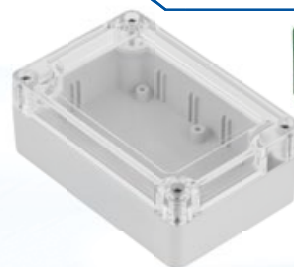

NEW
MATERIAL:
ABS-PC and PC
WITH SEAL

H	W	L [mm]:
40	70	105

AVAILABLE COLOUR:
■