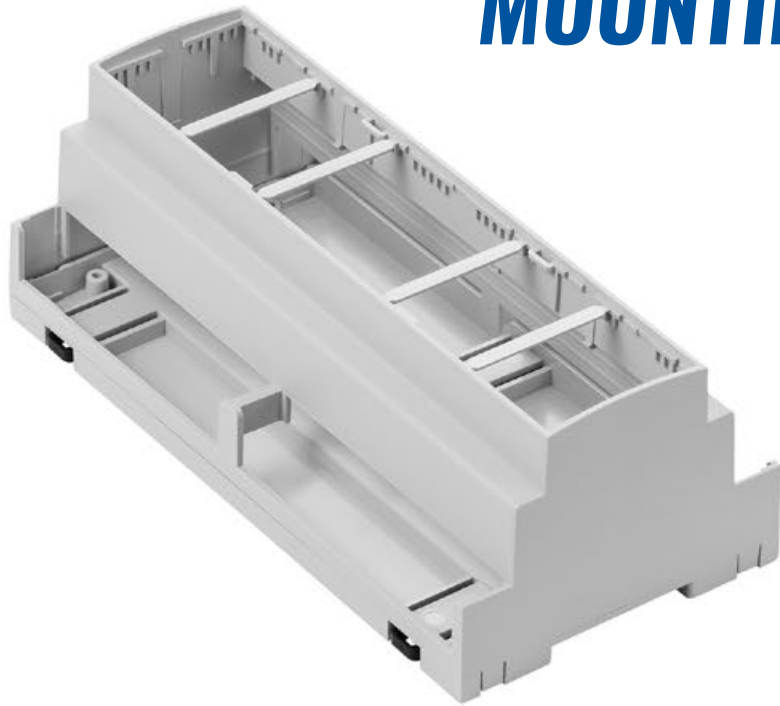

DIN-R SERIES MODULAR ENCLOSURES FOR DIN MOUNTING