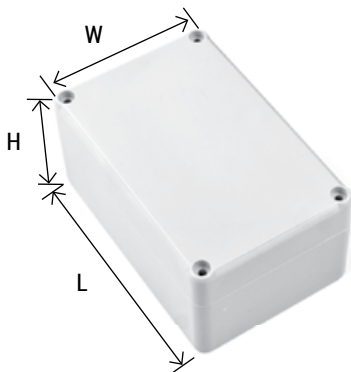

LEGEND

- PS – polystyrene material
- ABS – flammable ABS material
- ABS V0 – self-extinguishing ABS material
- PC – polycarbonate material
- W – ventilated enclosure
- H – enclosure with seal
- S – enclosure hermetically sealed with cast gasket
- U – enclosure with mounting ears
- TM – brass sleeve packing
- A,B,C – versions of the enclosure
- () – the dimensions in parentheses are inclusive of the mounting flanges

- bright white, RAL 9003 - RAL 9016
- light grey, RAL 7035

- black, RAL 9005
- transparent, clear

On request, we can produce enclosures in other material and colour from the RAL palette in the amount of min. 500-1000 pieces, depending on the enclosure dimensions.