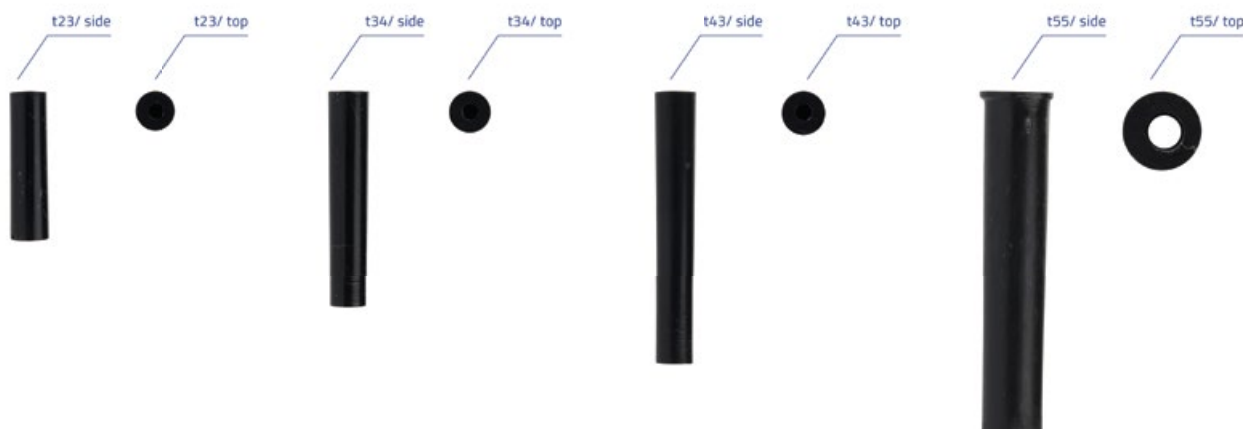

Gasket

Bend protector

Jig foot

Types of jig feet available: RUBBER, SMALL; RUBBER, LARGE; PLASTIC.

Spacer sleeve

NOTES

A series of horizontal dotted lines for writing notes, spanning the width of the page.

NOTES