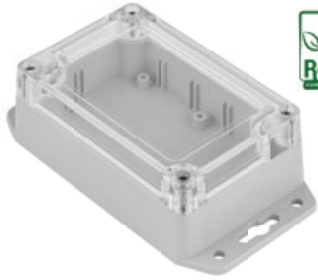

Z128UJP TM

NEW

MATERIAL:
ABS-PC and PC
WITH SEAL

H	W	L [mm]:
40	70	131,3

AVAILABLE COLOUR: