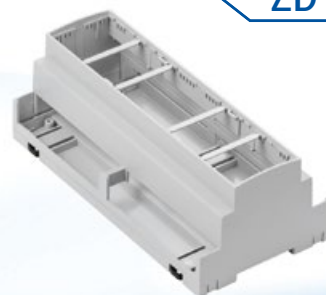

AVAILABLE NOW

ZD1010J

MATERIAL:
ABS V0
WITH FILTER

NEW

H	W	L [mm]:
65,3	89,8	177,8

AVAILABLE COLOUR: