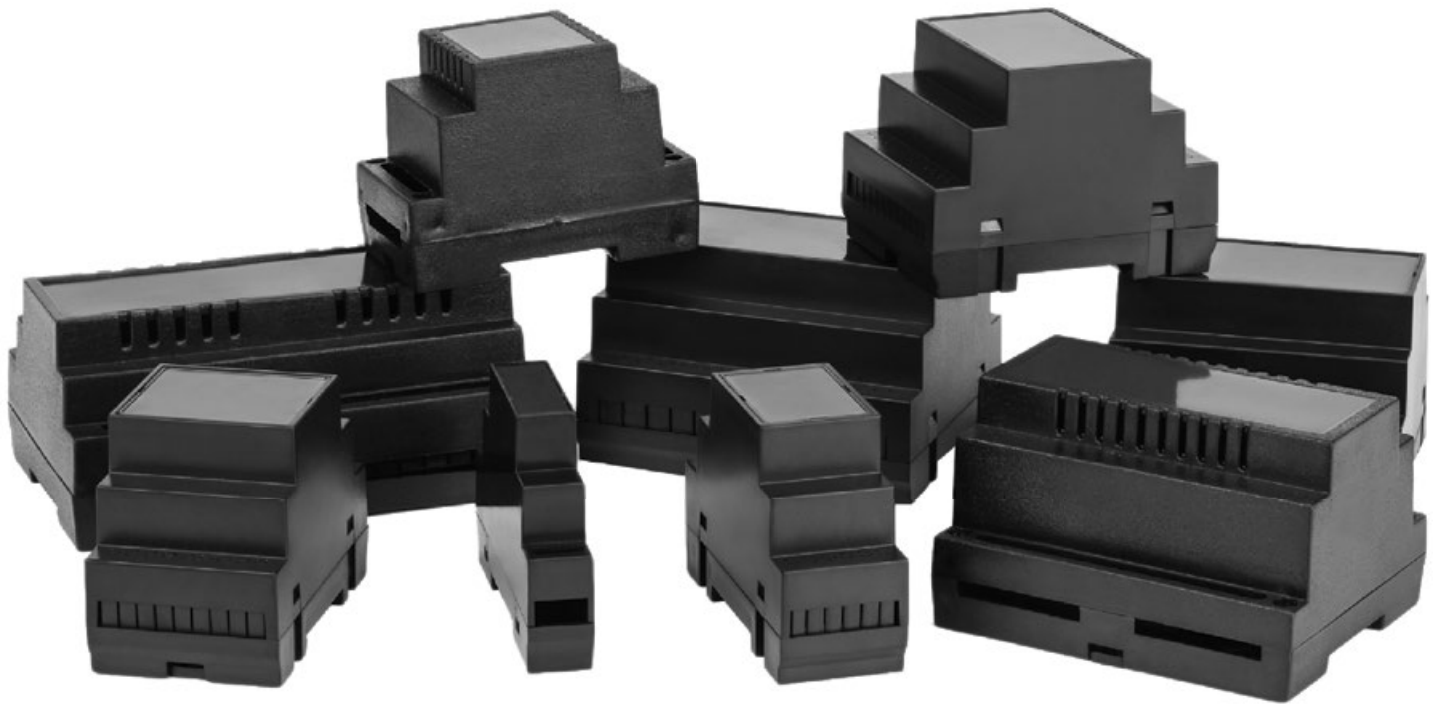

Mounting plates for installation inside the enclosures

The plates are made of 2 mm galvanized steel sheet. They allow various components to be mounted anywhere on the mounting plate. The plates are mounted to the posts in the enclosure using screws. They make it easy to install complex devices consisting of a large number of components outside the enclosure, and then to install such a complex device in the enclosure. They can also be used to easily clamp workpieces that do not fit into the spacing of the posts in the enclosure.

PS/ABS V0 ABS V0

PROFESSIONAL

Professional is a line of products made of ABS. The selection of high quality materials guarantees a superior class of products.

The solution for more demanding and big-budget project.