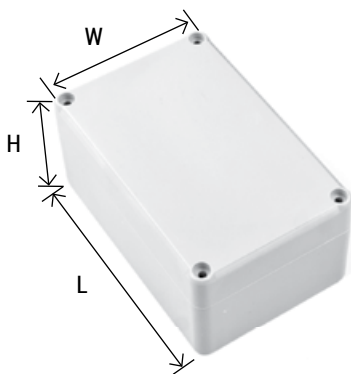

LEGEND

- PS – polystyrene material
- ABS – flammable ABS material
- ABS V0 – self-extinguishing ABS material
- PC – polycarbonate material
- W – ventilated enclosure
- H – enclosure with seal
- S – enclosure hermetically sealed with cast gasket
- U – enclosure with mounting ears
- TM – brass sleeve packing
- A,B,C – versions of the enclosure
- () – the dimensions in parentheses are inclusive of the mounting flanges

- bright white, RAL 9003 - RAL 9016
- light grey, RAL 7035

- black, RAL 9005
- transparent, clear

On request, we can produce enclosures in other material and colour from the RAL palette in the amount of min. 500-1000 pieces, depending on the enclosure dimensions.