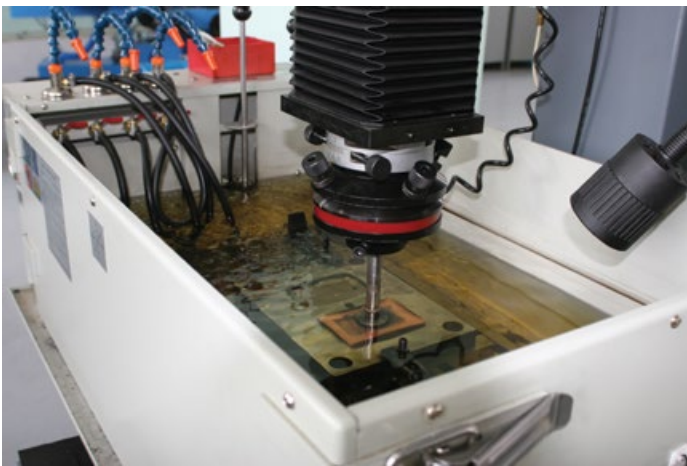

Fine-hole EDM's:

- Mitsubishi EA12S
- Accutex HD75
- Accutex AM32N2

Fine-hole WEDM's:

- Mitsubishi MV2400S
- Accutex AU-300iA

3D printers:

- Zortrax M200

[!\[\]\(b4eeff342f60cc7bcd67d869b4fedca2_img.jpg\) Scan and watch the film about us](#)