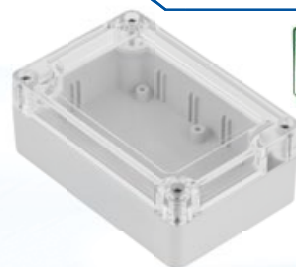

MATERIAL:
ABS-PC and PC
WITH SEAL

H	W	L [mm]:
40	70	105

AVAILABLE COLOUR:
■

NEW