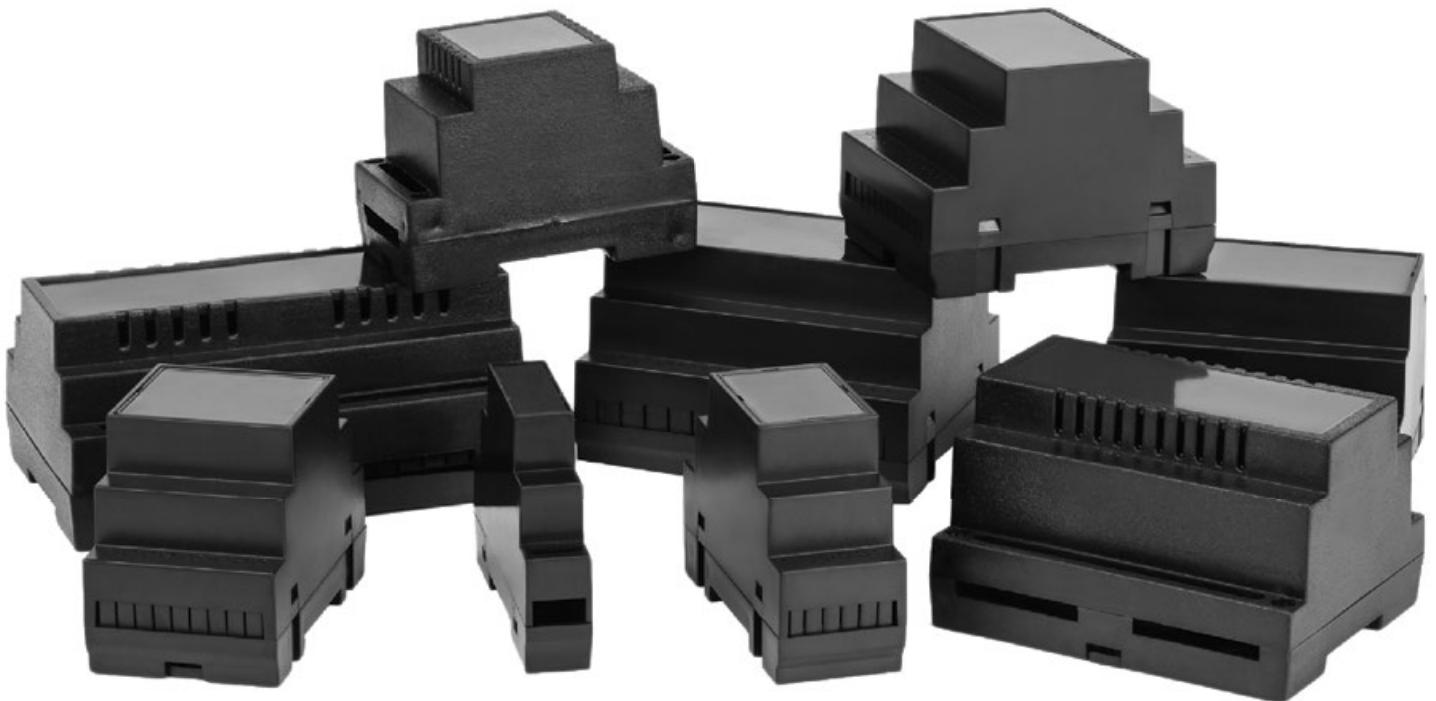

Mounting plates for installation inside the enclosures

The plates are made of 2 mm galvanized steel sheet. They allow various components to be mounted anywhere on the mounting plate. The plates are mounted to the posts in the enclosure using screws. They make it easy to install complex devices consisting of a large number of components outside the enclosure, and then to install such a complex device in the enclosure. They can also be used to easily clamp workpieces that do not fit into the spacing of the posts in the enclosure.

PS/ABS V0 ABS V0

PROFESSIONAL

Professional is a line of products made of ABS. The selection of high quality materials guarantees a superior class of products.

The solution for more demanding and big-budget project.