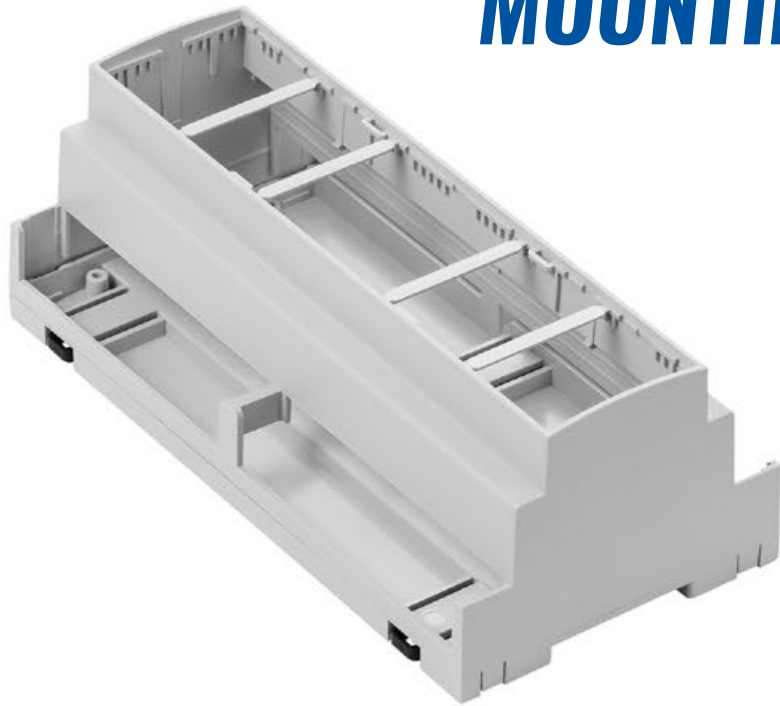

H	W	L [mm]:
40	70	131,3

AVAILABLE COLOUR:

DIN-R SERIES MODULAR ENCLOSURES FOR DIN MOUNTING

The new selection of enclosures for DIN rails, based on the state-of-the-art design of the removable masking frames, facilitating adjustments to the miscellaneous specifications applied inside the electronics.