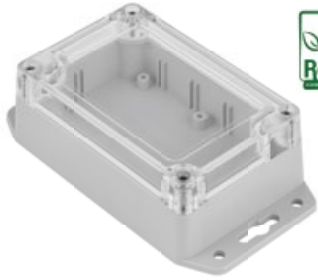

Z128JP TM

MATERIAL:
ABS-PC and PC
WITH SEAL

H	W	L [mm]:
40	70	105

AVAILABLE COLOUR:
■

NEW

Z128UJP TM

NEW

MATERIAL:
ABS-PC and PC
WITH SEAL