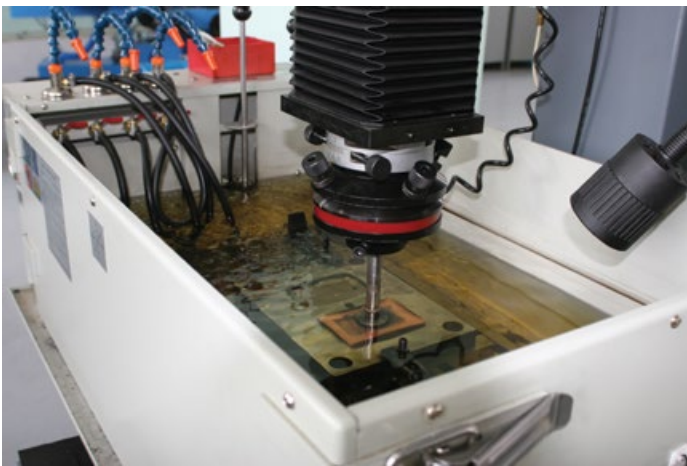

Fine-hole EDM's:

- Mitsubishi EA12S
- Accutex HD75
- Accutex AM32N2

Fine-hole WEDM's:

- Mitsubishi MV2400S
- Accutex AU-300iA

3D printers:

- Zortrax M200

▶ Scan and watch the film about us

NEW IN OFFER