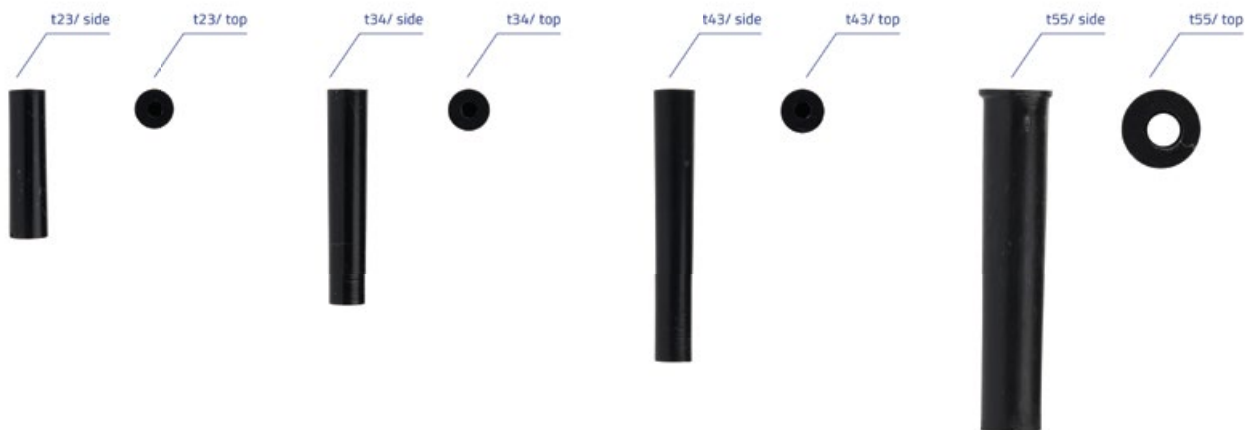

Gasket

Bend protector

Jig foot

Types of jig feet available: RUBBER, SMALL; RUBBER, LARGE; PLASTIC.

Spacer sleeve

NOTES

A series of horizontal dotted lines for writing notes, spanning the width of the page.

NOTES