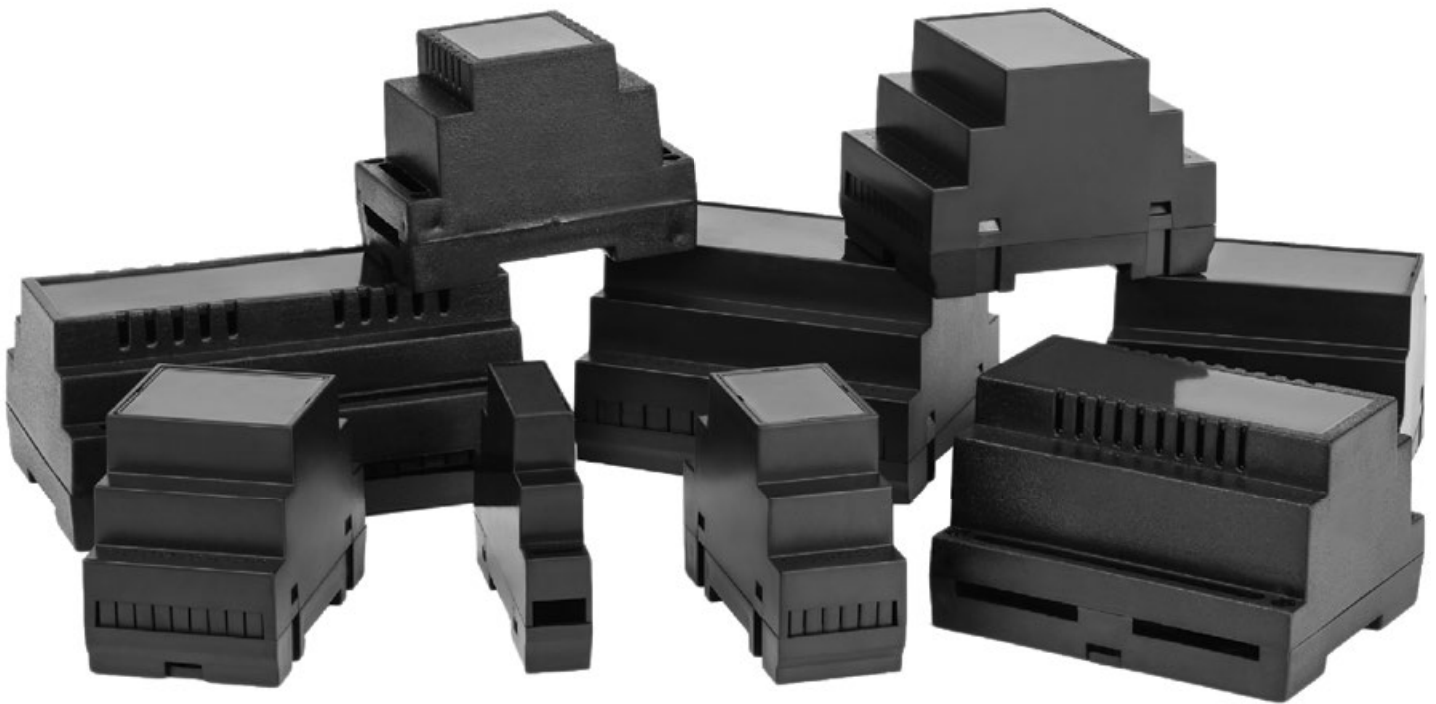

Mounting plates for installation inside the enclosures

The plates are made of 2 mm galvanized steel sheet. They allow various components to be mounted anywhere on the mounting plate. The plates are mounted to the posts in the enclosure using screws. They make it easy to install complex devices consisting of a large number of components outside the enclosure, and then to install such a complex device in the enclosure. They can also be used to easily clamp workpieces that do not fit into the spacing of the posts in the enclosure.

PS/ABS V0 ABS V0

PROFESSIONAL

Professional is a line of products made of ABS. The selection of high quality materials guarantees a superior class of products.

The solution for more demanding and big-budget project.