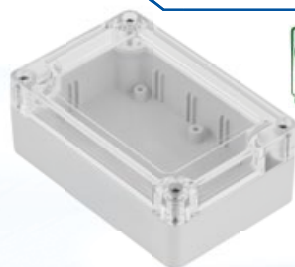

MATERIAL:
ABS-PC and PC
WITH SEAL

H	W	L [mm]:
40	70	105

AVAILABLE COLOUR:
■

NEW