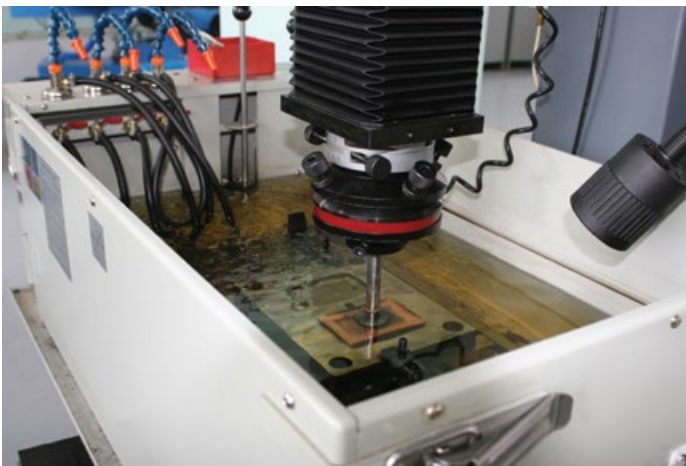

Fine-hole EDM's:

- Mitsubishi EA12S
- Accutex HD75
- Accutex AM32N2

Fine-hole WEDM's:

- Mitsubishi MV2400S
- Accutex AU-300iA

3D printers:

- Zortrax M200

[!\[\]\(7d1d6890825e83a6a4a51febe2dcc7f3_img.jpg\) Scan and watch the film about us](#)