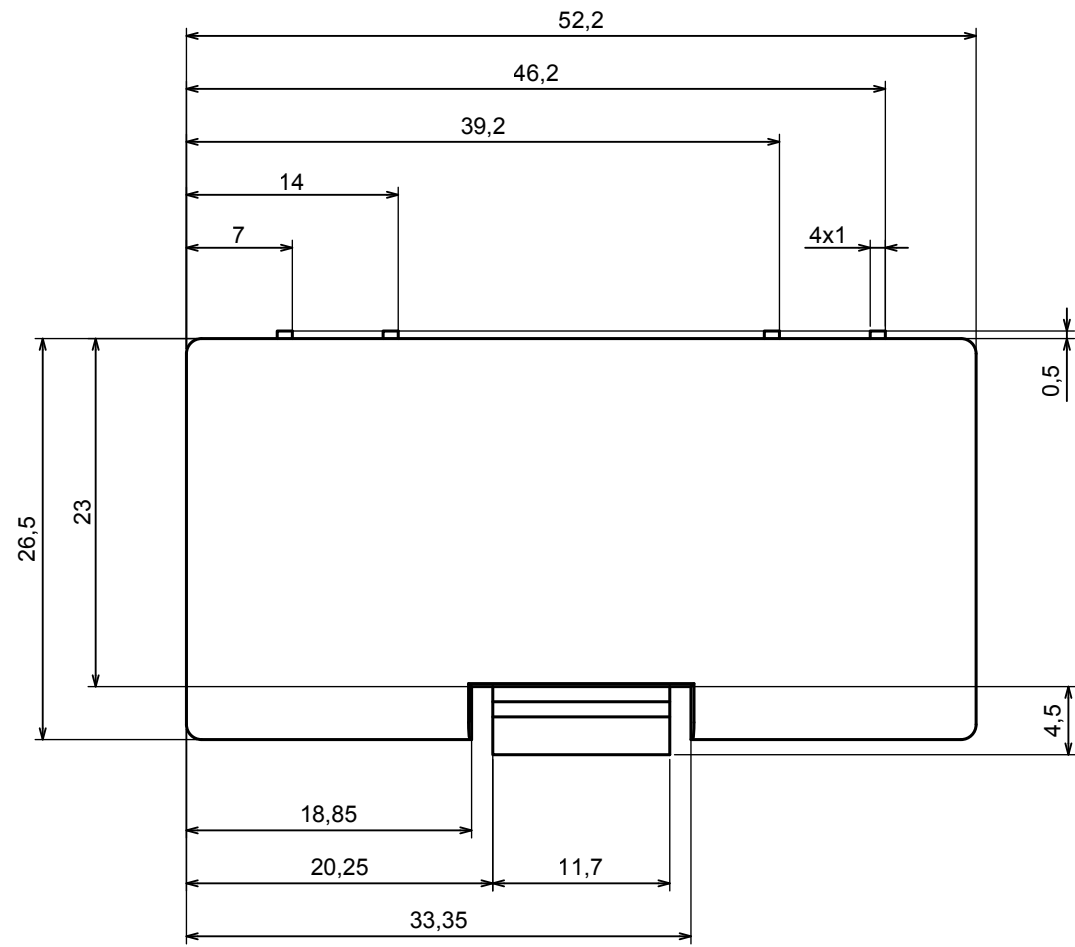

Format: A3 Material: PS, ABS

Scale 1:1 Tolerance: +/- 0.5

c |

C-C

c |

All rights reserved, Copyright Kradex 2017

Product model Enclosure Z62 - Cover

Format: A3 Material: PS, ABS

Scale 1:1 Tolerance: +/- 0.5

All rights reserved, Copyright Kradex 2017		
Product model	Enclosure Z62 - Board	
Format: A3	Material: PS, ABS	
Scale 2:1	Tolerance: +/- 0.5	

D |

D |

D-D

All rights reserved, Copyright Kradox 2017