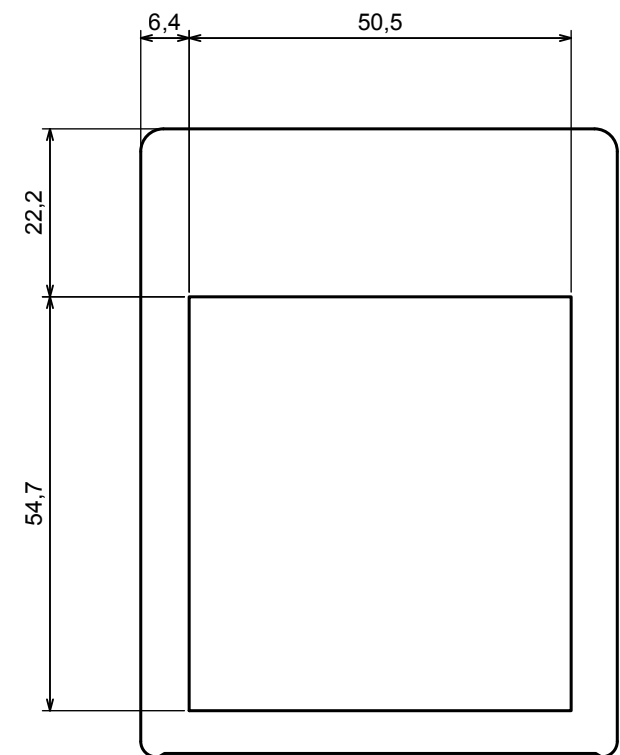

A |

All rights reserved, Copyright Kradex 2017		
Product model	Enclosure Z62 - Assembly	
Format: A3	Material: PS, ABS	
Scale 1:1	Tolerance: +/- 0.5	

B |

B-B

B |

All rights reserved, Copyright Kradex 2017

Product model Enclosure Z62 - Base

Format: A3 Material: PS, ABS

Scale 1:1 Tolerance: +/- 0.5

c |

C-C

c |

All rights reserved, Copyright Kradex 2017

Product model Enclosure Z62 - Cover

Format: A3 Material: PS, ABS

Scale 1:1 Tolerance: +/- 0.5

All rights reserved, Copyright Kradex 2017		
Product model	Enclosure Z62 - Board	
Format: A3	Material: PS, ABS	
Scale 2:1	Tolerance: +/- 0.5	

D |

D |

D-D

All rights reserved, Copyright Kradox 2017

Product model Enclosure Z62 - Battery cover

Format: A3 Material: PS, ABS

Scale 1:1 Tolerance: +/- 0.5

X-ON Electronics

Largest Supplier of Electrical and Electronic Components

Click to view similar products for [Enclosures, Boxes & Cases](#) category: