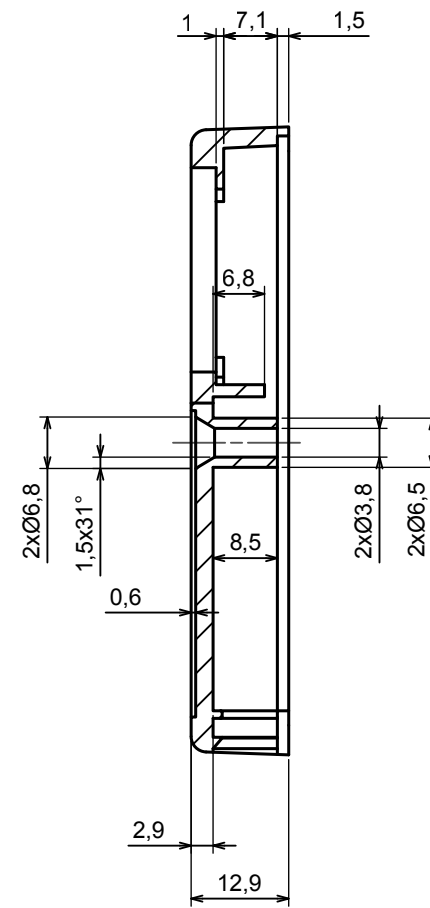

A |

All rights reserved, Copyright Kradex 2017		
Product model	Enclosure Z62 - Assembly	
Format: A3	Material: PS, ABS	
Scale 1:1	Tolerance: +/- 0.5	

B |

B-B

B |

All rights reserved, Copyright Kradex 2017

Product model Enclosure Z62 - Base

Format: A3 Material: PS, ABS

Scale 1:1 Tolerance: +/- 0.5

c |

C-C

c |

All rights reserved, Copyright Kradex 2017

Product model Enclosure Z62 - Cover

Format: A3 Material: PS, ABS

Scale 1:1 Tolerance: +/- 0.5

All rights reserved, Copyright Kradex 2017		
Product model	Enclosure Z62 - Board	
Format: A3	Material: PS, ABS	
Scale 2:1	Tolerance: +/- 0.5	

D |

D |

D-D

All rights reserved, Copyright Kradox 2017

Product model Enclosure Z62 - Battery cover

Format: A3 Material: PS, ABS

Scale 1:1 Tolerance: +/- 0.5

X-ON Electronics

Largest Supplier of Electrical and Electronic Components

Click to view similar products for [Enclosures, Boxes & Cases](#) category: