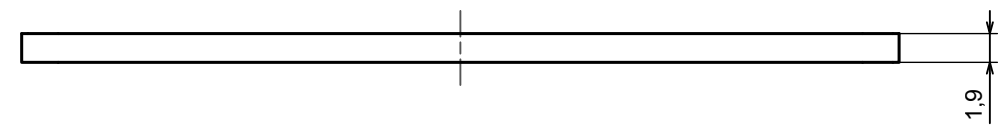

All rights reserved, Copyright Kradex 2017		
Product model	Enclosure Z62 - Board	
Format: A3	Material: PS, ABS	
Scale 2:1	Tolerance: +/- 0.5