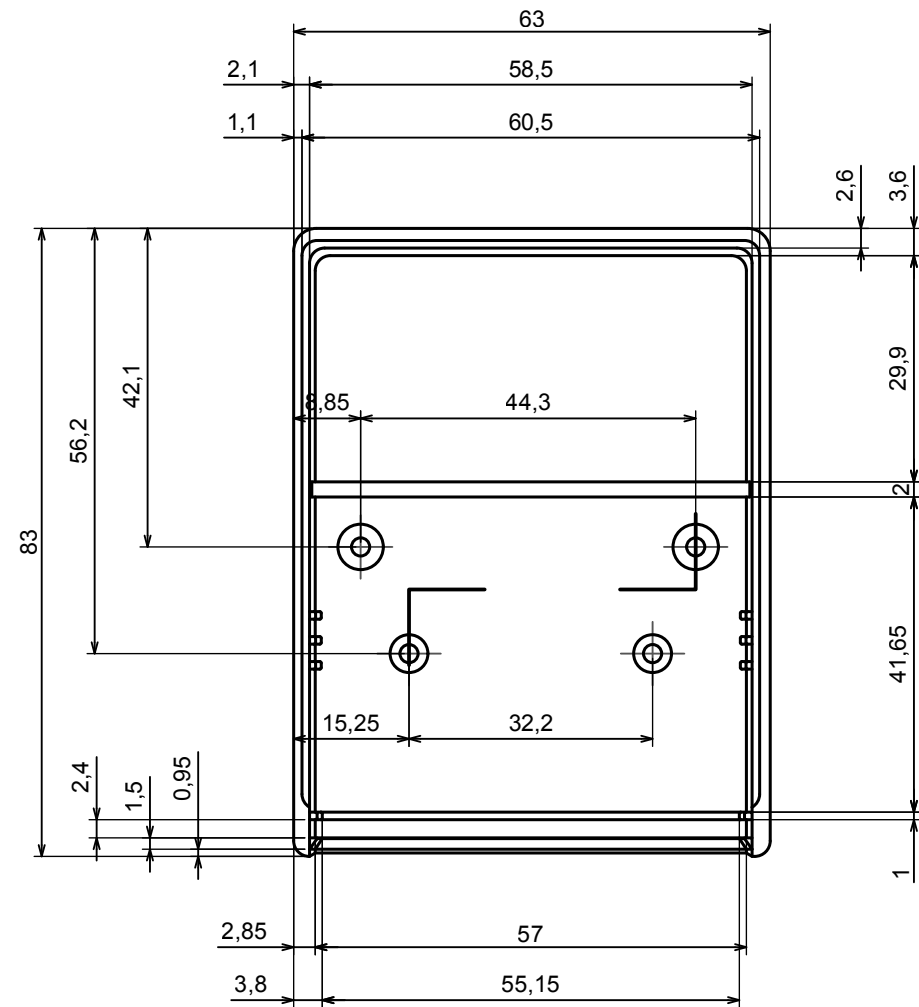

A |

All rights reserved, Copyright Kradex 2017		
Product model	Enclosure Z62 - Assembly	
Format: A3	Material: PS, ABS	
Scale 1:1	Tolerance: +/- 0.5	

B |

B-B

B |

All rights reserved, Copyright Kradex 2017

Product model Enclosure Z62 - Base

Format: A3 Material: PS, ABS

Scale 1:1 Tolerance: +/- 0.5

c |

C-C

c |

All rights reserved, Copyright Kradex 2017

Product model Enclosure Z62 - Cover

Format: A3 Material: PS, ABS

Scale 1:1 Tolerance: +/- 0.5

All rights reserved, Copyright Kradex 2017		
Product model	Enclosure Z62 - Board	
Format: A3	Material: PS, ABS	
Scale 2:1	Tolerance: +/- 0.5	

D |

D |

D-D

All rights reserved, Copyright Kradox 2017