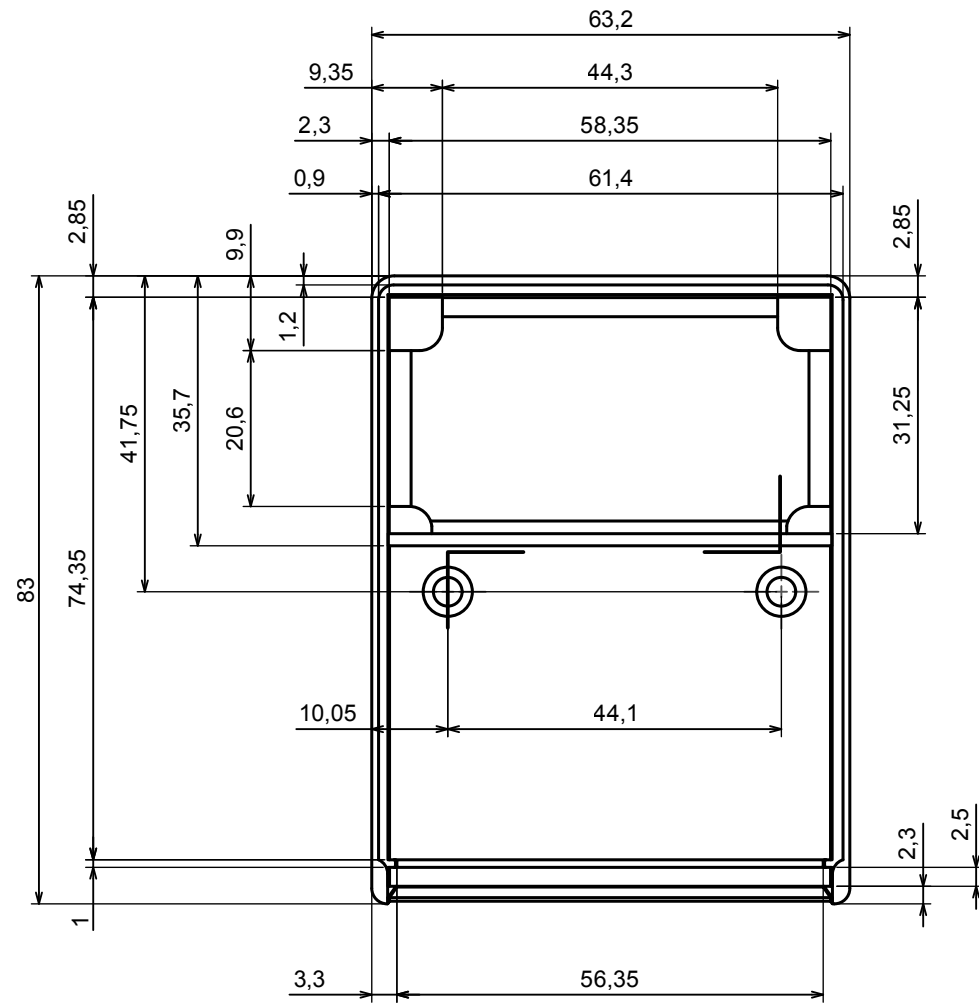

A |

All rights reserved, Copyright Kradex 2017		
Product model	Enclosure Z62 - Assembly	
Format: A3	Material: PS, ABS	
Scale 1:1	Tolerance: +/- 0.5	

B |

B-B

B |

All rights reserved, Copyright Kradex 2017

Product model Enclosure Z62 - Base

Format: A3 Material: PS, ABS

Scale 1:1 Tolerance: +/- 0.5

c |

C-C

c |

All rights reserved, Copyright Kradex 2017

Product model Enclosure Z62 - Cover

Format: A3 Material: PS, ABS

Scale 1:1 Tolerance: +/- 0.5

All rights reserved, Copyright Kradex 2017		
Product model	Enclosure Z62 - Board	
Format: A3	Material: PS, ABS	
Scale 2:1	Tolerance: +/- 0.5	

D |

D |

D-D

All rights reserved, Copyright Kradox 2017