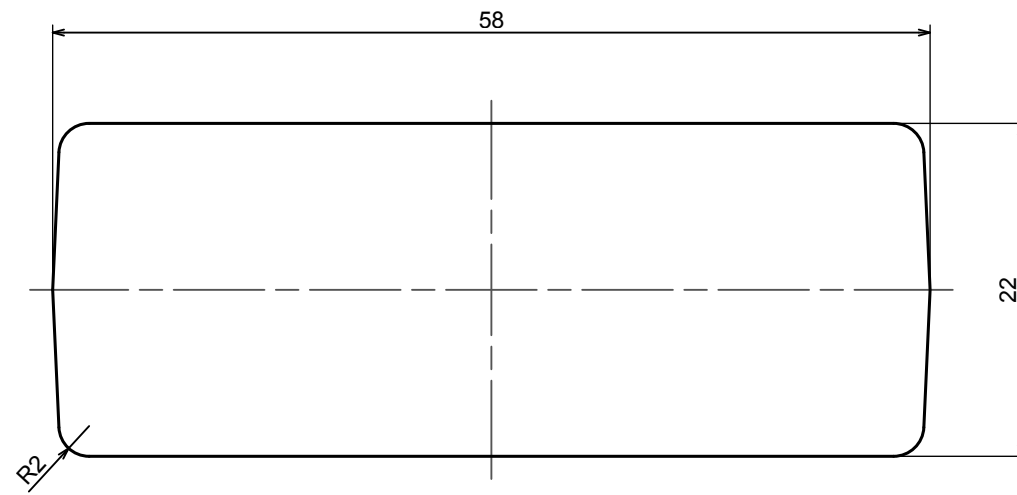

Format: A3 Material: PS, ABS

Scale 1:1 Tolerance: +/- 0.5

c |

C-C

c |

All rights reserved, Copyright Kradex 2017

Product model Enclosure Z62 - Cover

Format: A3 Material: PS, ABS

Scale 1:1 Tolerance: +/- 0.5

All rights reserved, Copyright Kradex 2017		
Product model	Enclosure Z62 - Board	
Format: A3	Material: PS, ABS	
Scale 2:1	Tolerance: +/- 0.5	

D |

D |

D-D

All rights reserved, Copyright Kradox 2017