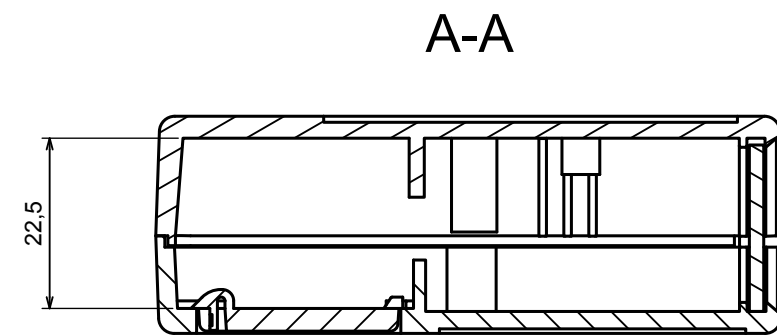

A |

All rights reserved, Copyright Kradex 2017		
Product model	Enclosure Z62 - Assembly	
Format: A3	Material: PS, ABS	
Scale 1:1	Tolerance: +/- 0.5	

B |

B-B

B |

All rights reserved, Copyright Kradex 2017

Product model Enclosure Z62 - Base

Format: A3 Material: PS, ABS

Scale 1:1 Tolerance: +/- 0.5

c |

C-C

c |

All rights reserved, Copyright Kradex 2017

Product model Enclosure Z62 - Cover

Format: A3 Material: PS, ABS