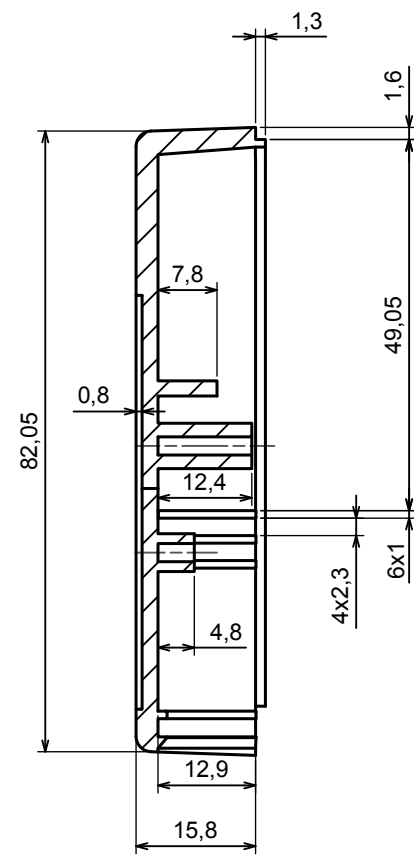

A |

All rights reserved, Copyright Kradex 2017		
Product model	Enclosure Z62 - Assembly	
Format: A3	Material: PS, ABS	
Scale 1:1	Tolerance: +/- 0.5	

B |

B-B

B |

All rights reserved, Copyright Kradex 2017

Product model Enclosure Z62 - Base

Format: A3 Material: PS, ABS

Scale 1:1 Tolerance: +/- 0.5

c |

C-C

c |

All rights reserved, Copyright Kradex 2017

Product model Enclosure Z62 - Cover

Format: A3 Material: PS, ABS

Scale 1:1 Tolerance: +/- 0.5

All rights reserved, Copyright Kradex 2017		
Product model	Enclosure Z62 - Board	
Format: A3	Material: PS, ABS	
Scale 2:1	Tolerance: +/- 0.5	

D |

D |

D-D

All rights reserved, Copyright Kradox 2017

Product model Enclosure Z62 - Battery cover

Format: A3 Material: PS, ABS

Scale 1:1 Tolerance: +/- 0.5

X-ON Electronics

Largest Supplier of Electrical and Electronic Components

Click to view similar products for [Enclosures, Boxes & Cases](#) category: