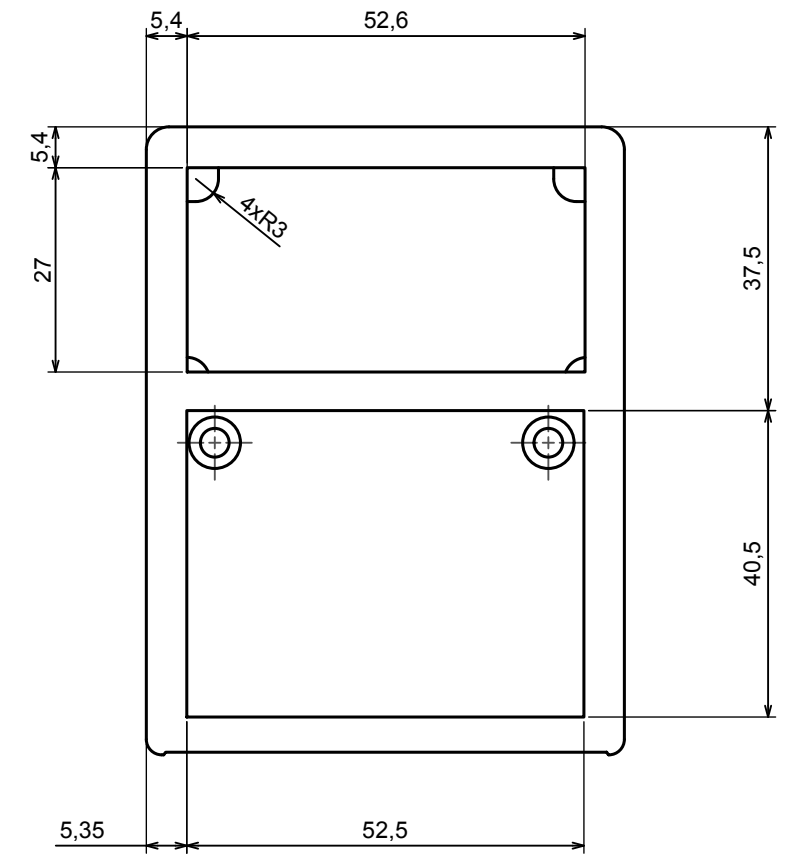

A |

All rights reserved, Copyright Kradex 2017		
Product model	Enclosure Z62 - Assembly	
Format: A3	Material: PS, ABS	
Scale 1:1	Tolerance: +/- 0.5	

B |

B-B

B |

All rights reserved, Copyright Kradex 2017

Product model Enclosure Z62 - Base

Format: A3 Material: PS, ABS

Scale 1:1 Tolerance: +/- 0.5

c |

C-C

c |

All rights reserved, Copyright Kradex 2017

Product model Enclosure Z62 - Cover

Format: A3 Material: PS, ABS

Scale 1:1 Tolerance: +/- 0.5

All rights reserved, Copyright Kradex 2017		
Product model	Enclosure Z62 - Board	
Format: A3	Material: PS, ABS	
Scale 2:1	Tolerance: +/- 0.5	

D |

D |

D-D

All rights reserved, Copyright Kradox 2017

Product model Enclosure Z62 - Battery cover

Format: A3 Material: PS, ABS

Scale 1:1 Tolerance: +/- 0.5

X-ON Electronics

Largest Supplier of Electrical and Electronic Components

Click to view similar products for [Enclosures, Boxes & Cases](#) category: