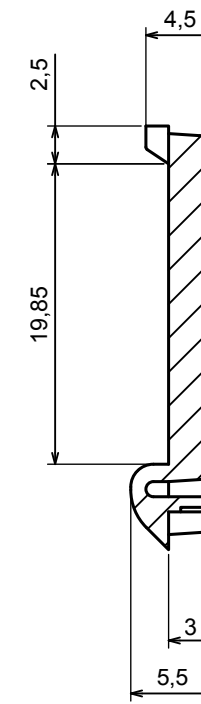

A |

All rights reserved, Copyright Kradex 2017		
Product model	Enclosure Z62 - Assembly	
Format: A3	Material: PS, ABS	
Scale 1:1	Tolerance: +/- 0.5	

B |

B-B

B |

All rights reserved, Copyright Kradex 2017

Product model Enclosure Z62 - Base

Format: A3 Material: PS, ABS

Scale 1:1 Tolerance: +/- 0.5

c |

C-C

c |

All rights reserved, Copyright Kradex 2017

Product model Enclosure Z62 - Cover

Format: A3 Material: PS, ABS

Scale 1:1 Tolerance: +/- 0.5

All rights reserved, Copyright Kradex 2017		
Product model	Enclosure Z62 - Board	
Format: A3	Material: PS, ABS	
Scale 2:1	Tolerance: +/- 0.5	

D |

D |

D-D

All rights reserved, Copyright Kradox 2017

Product model Enclosure Z62 - Battery cover

Format: A3 Material: PS, ABS

Scale 1:1 Tolerance: +/- 0.5

X-ON Electronics

Largest Supplier of Electrical and Electronic Components

Click to view similar products for [Enclosures, Boxes & Cases](#) category: