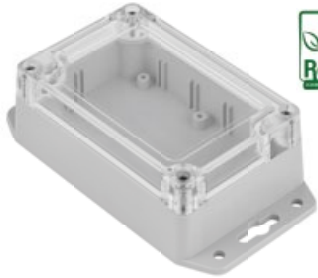

Z128JP TM

MATERIAL:
ABS-PC and PC
WITH SEAL

H	W	L [mm]:
40	70	105

AVAILABLE COLOUR:
■

NEW

Z128UJP TM

NEW

MATERIAL:
ABS-PC and PC
WITH SEAL