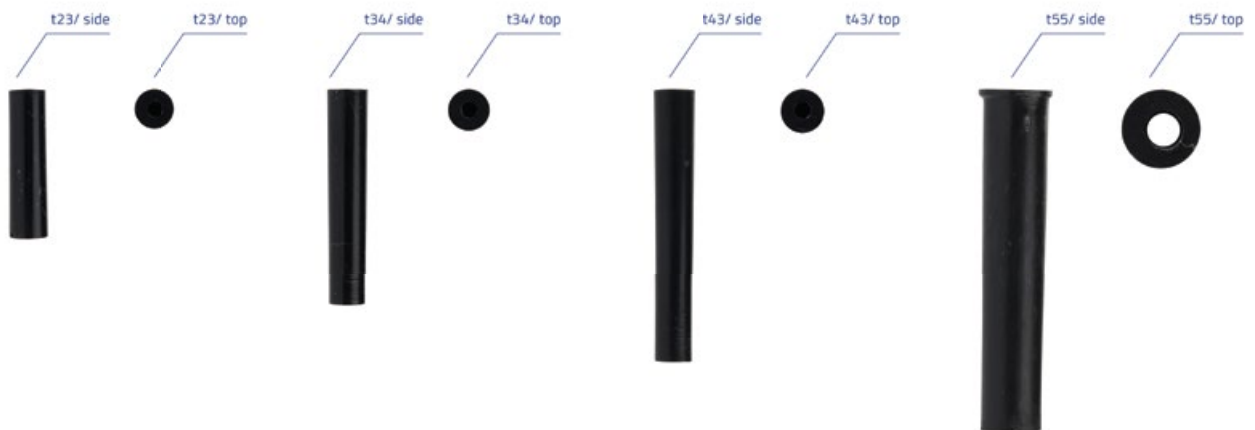

Gasket

Bend protector

Jig foot

Types of jig feet available: RUBBER, SMALL; RUBBER, LARGE; PLASTIC.

Spacer sleeve

NOTES

A series of horizontal dotted lines for writing notes, spanning the width of the page.

NOTES