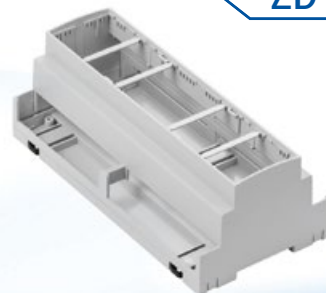

AVAILABLE NOW

ZD1010J NEW

MATERIAL:
ABS V0
WITH FILTER

H	W	L [mm]:
65,3	89,8	177,8

AVAILABLE COLOUR: