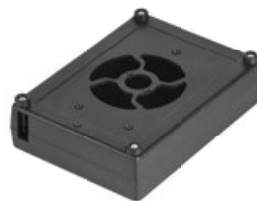

examples of milling