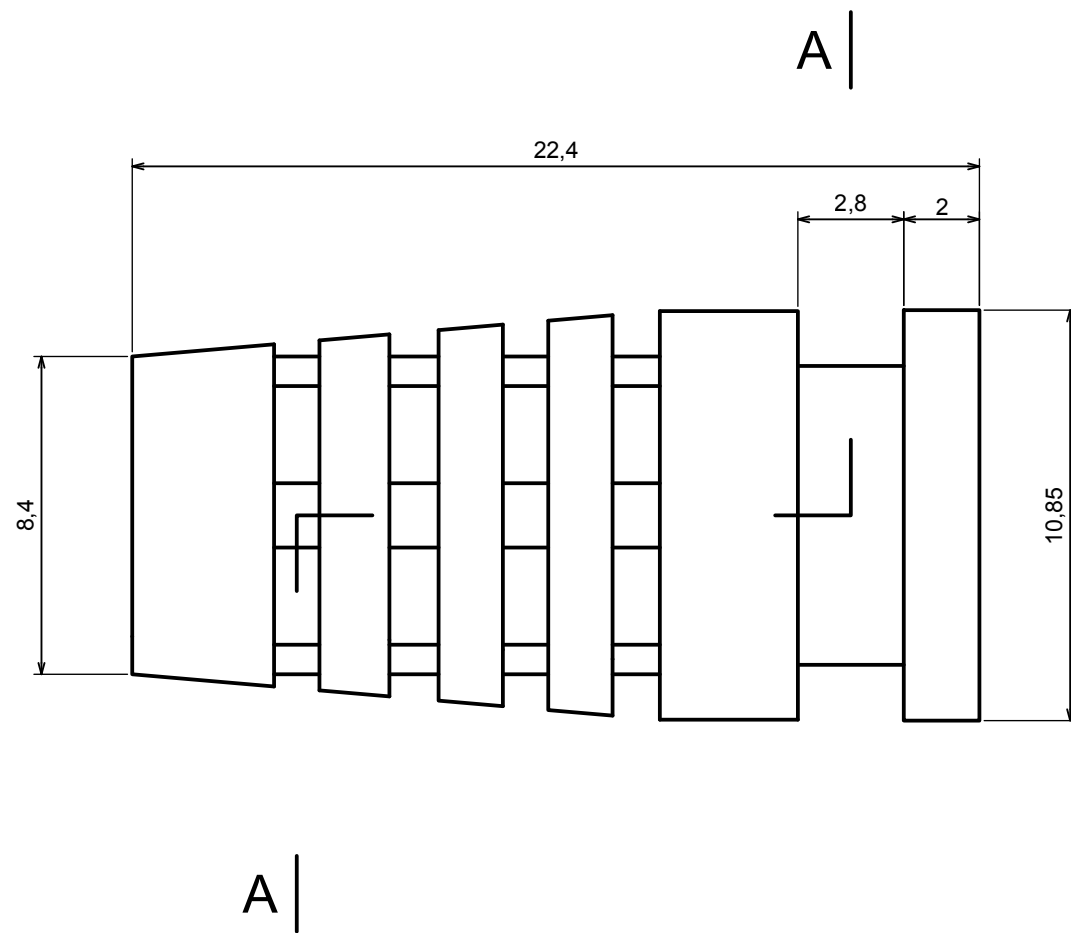

All rights reserved, Copyright Kradex 2017		
Product model	Enclosure Z66 - Assembly	
Format: A3	Material: PS, ABS	
Scale 1:1	Tolerance: +/- 0.8	

All rights reserved, Copyright Kradox 2017		
Product model	Enclosure Z66 - Base	
Format: A3	Material: PS, ABS	
Scale 1:1	Tolerance: +/- 0.8	

All rights reserved, Copyright Kradex 2017

Product model Enclosure Z1 - Foot

Format: A3 Material: PS, ABS

Scale 1:1 Tolerance: +/- 0.8

All rights reserved, Copyright Kradex 2017

Product model: Enclosure Z1 - Bend Protector