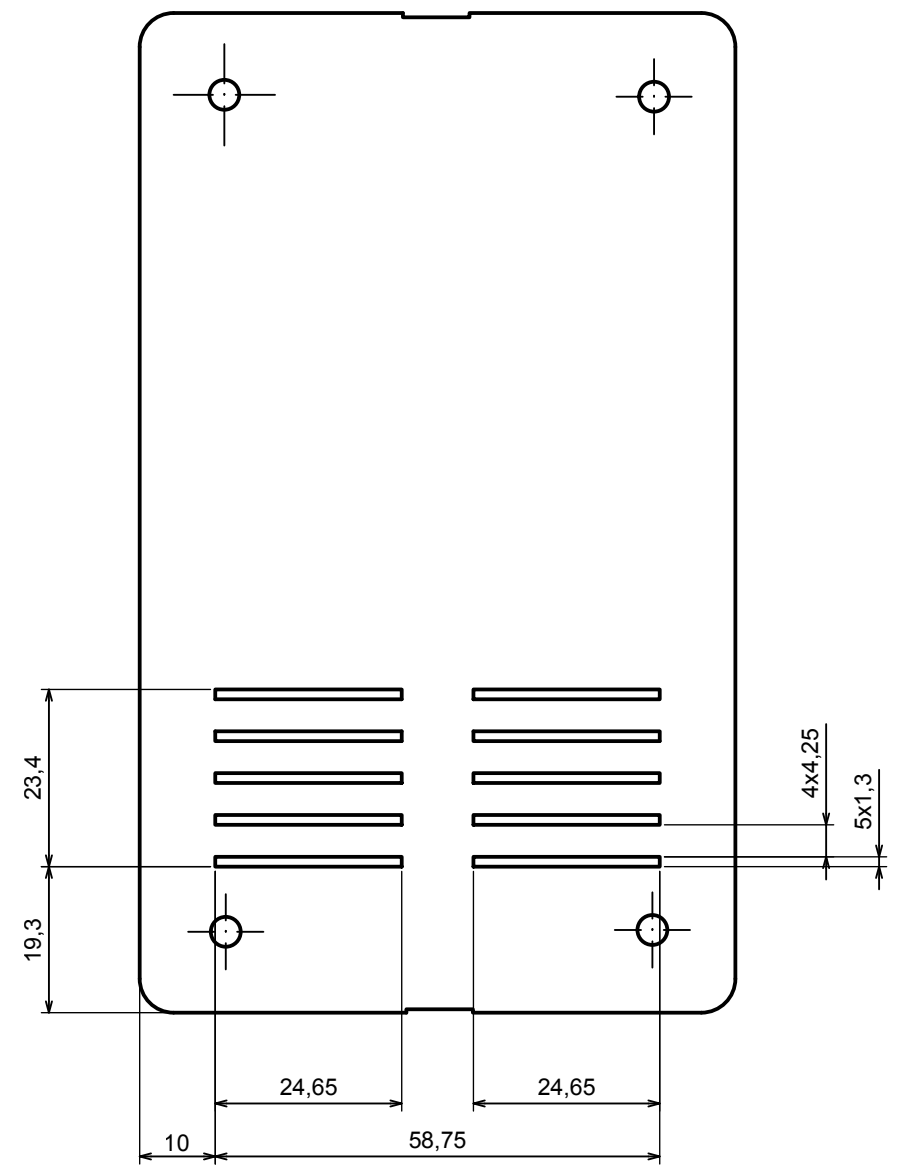

All rights reserved, Copyright Kradex 2017		
Product model	Enclosure Z66 - Assembly	
Format: A3	Material: PS, ABS	
Scale 1:1	Tolerance: +/- 0.8	

All rights reserved, Copyright Kradox 2017		
Product model	Enclosure Z66 - Base	
Format: A3	Material: PS, ABS	
Scale 1:1	Tolerance: +/- 0.8	

All rights reserved, Copyright Kradex 2017

Product model Enclosure Z1 - Foot

Format: A3 Material: PS, ABS

Scale 1:1 Tolerance: +/- 0.8

All rights reserved, Copyright Kradex 2017

Product model: Enclosure Z1 - Bend Protector

Format: A3 Material: PS, ABS

Scale 1:1 Tolerance: +/- 0.8

X-ON Electronics

Largest Supplier of Electrical and Electronic Components

Click to view similar products for [Electrical Enclosures](#) category:

Click to view products by [Kradex](#) manufacturer: