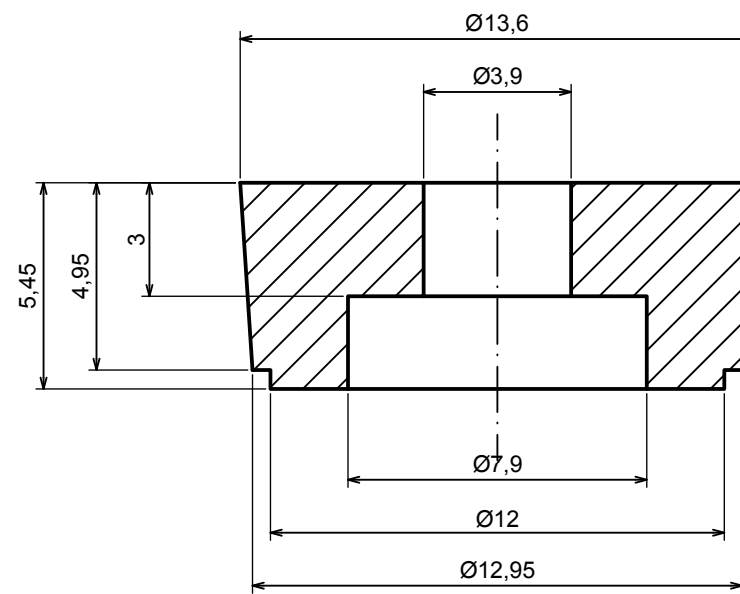

All rights reserved, Copyright Kradex 2017		
Product model	Enclosure Z66 - Assembly	
Format: A3	Material: PS, ABS	
Scale 1:1	Tolerance: +/- 0.8	

All rights reserved, Copyright Kradox 2017		
Product model	Enclosure Z66 - Base	
Format: A3	Material: PS, ABS	
Scale 1:1	Tolerance: +/- 0.8	

All rights reserved, Copyright Kradex 2017

Product model Enclosure Z1 - Foot

Format: A3 Material: PS, ABS

Scale 1:1 Tolerance: +/- 0.8

All rights reserved, Copyright Kradex 2017

Product model: Enclosure Z1 - Bend Protector