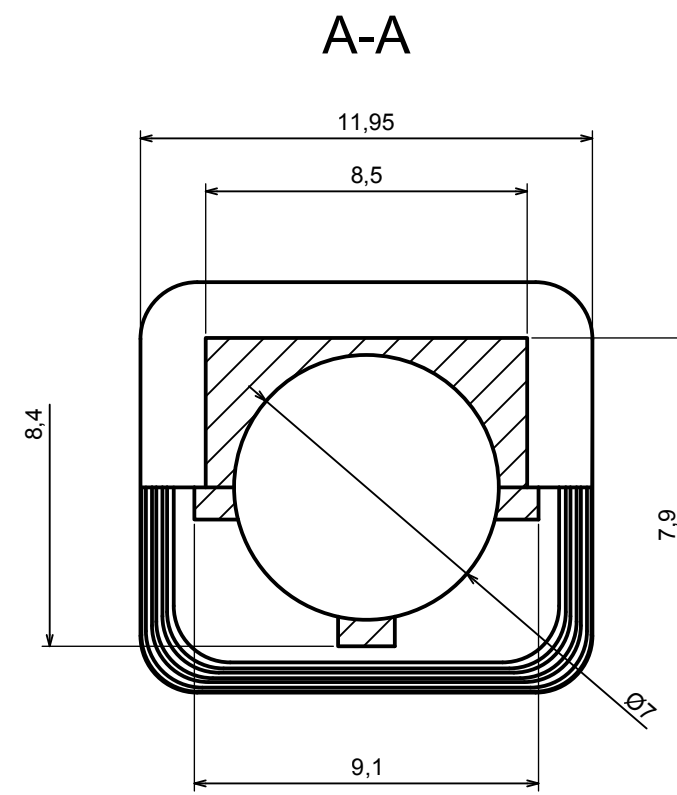

All rights reserved, Copyright Kradex 2017		
Product model	Enclosure Z66 - Assembly	
Format: A3	Material: PS, ABS	
Scale 1:1	Tolerance: +/- 0.8	

All rights reserved, Copyright Kradox 2017		
Product model	Enclosure Z66 - Base	
Format: A3	Material: PS, ABS	
Scale 1:1	Tolerance: +/- 0.8	

All rights reserved, Copyright Kradex 2017

Product model Enclosure Z1 - Foot

Format: A3 Material: PS, ABS

Scale 1:1 Tolerance: +/- 0.8

All rights reserved, Copyright Kradex 2017

Product model: Enclosure Z1 - Bend Protector

Format: A3 Material: PS, ABS

Scale 1:1 Tolerance: +/- 0.8

X-ON Electronics

Largest Supplier of Electrical and Electronic Components

Click to view similar products for [Electrical Enclosures](#) category:

Click to view products by [Kradex](#) manufacturer: