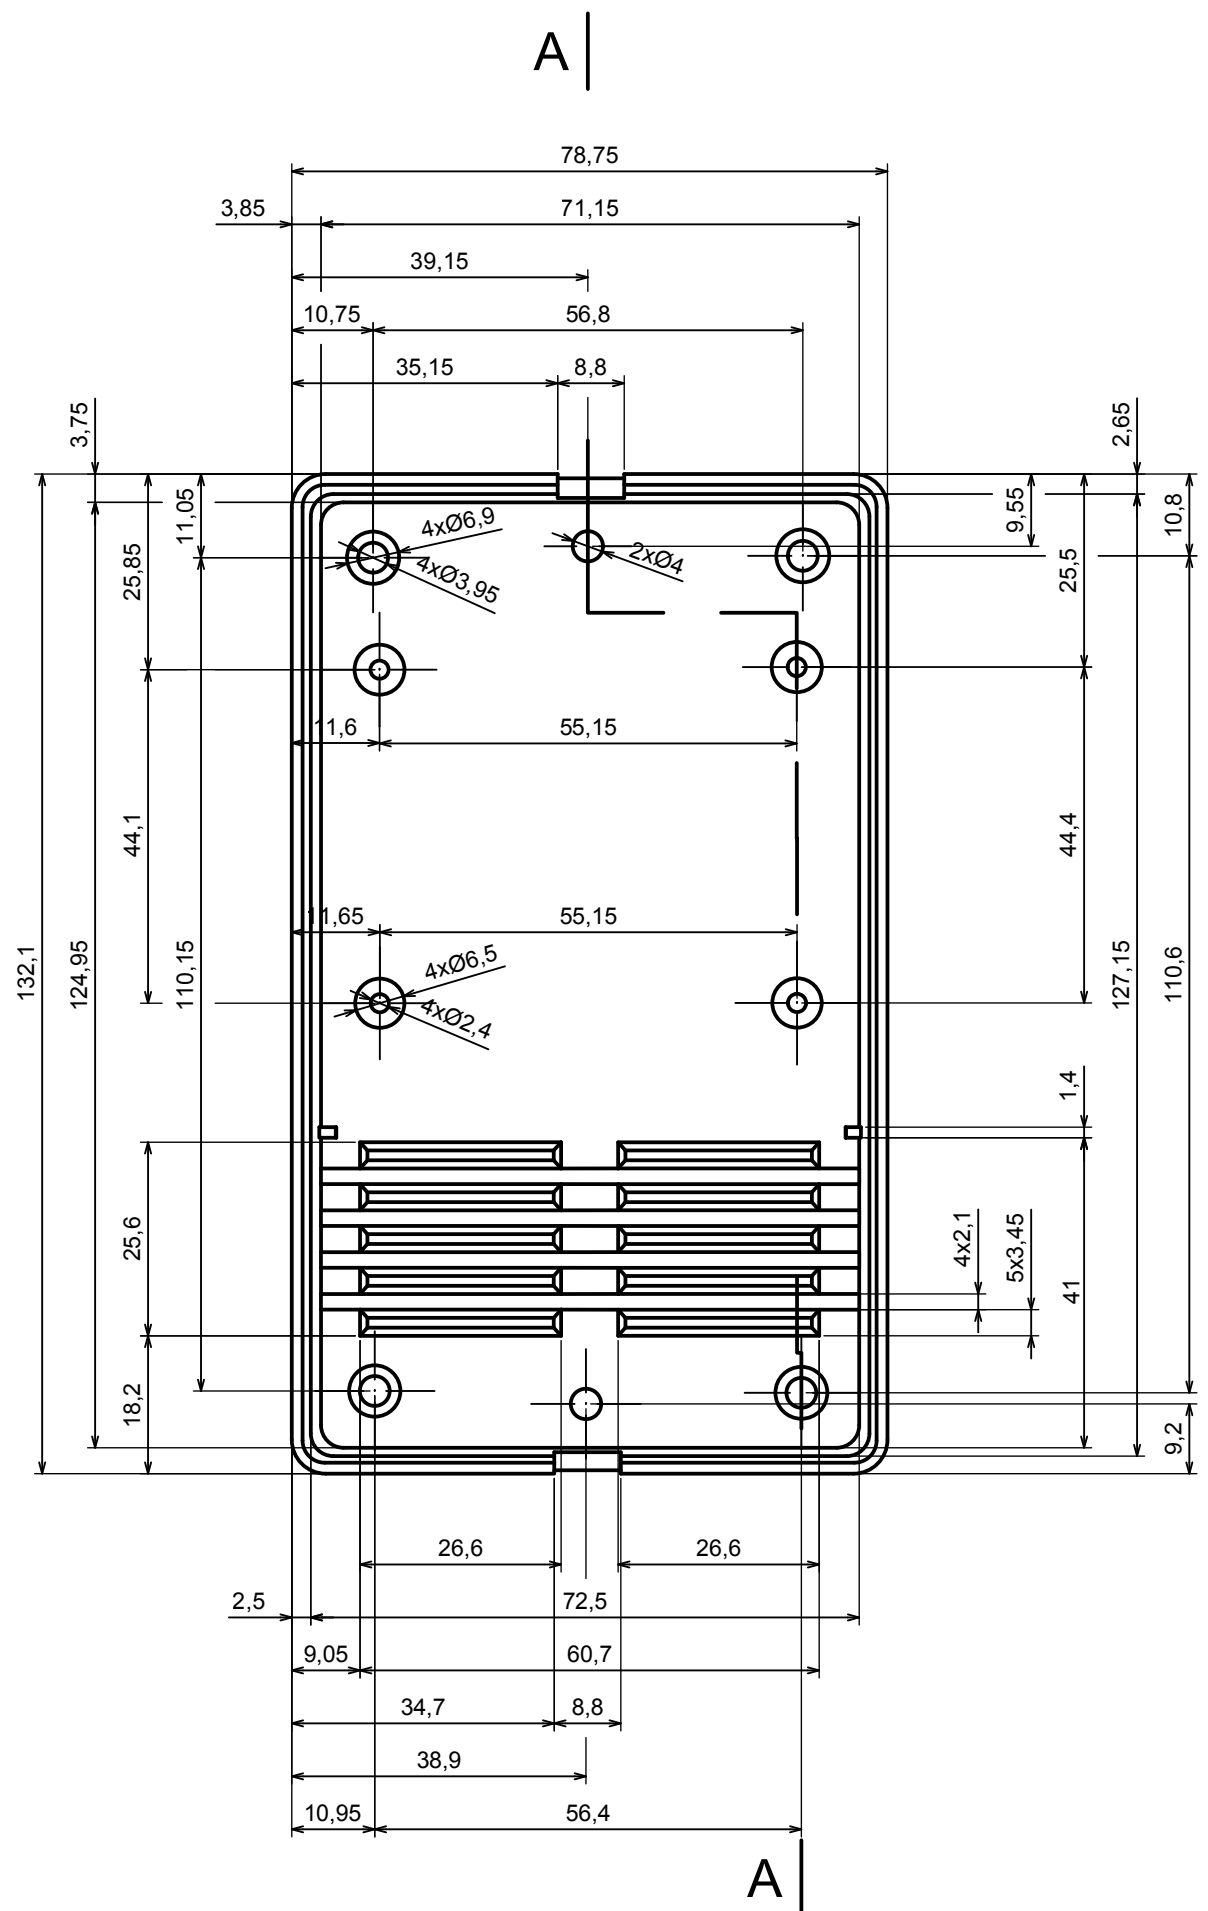

All rights reserved, Copyright Kradex 2017		
Product model	Enclosure Z66 - Assembly	
Format: A3	Material: PS, ABS	
Scale 1:1	Tolerance: +/- 0.8	

All rights reserved, Copyright Kradox 2017		
Product model	Enclosure Z66 - Base	
Format: A3	Material: PS, ABS	
Scale 1:1	Tolerance: +/- 0.8	

All rights reserved, Copyright Kradex 2017

Product model Enclosure Z1 - Foot

Format: A3 Material: PS, ABS

Scale 1:1 Tolerance: +/- 0.8

All rights reserved, Copyright Kradex 2017

Product model: Enclosure Z1 - Bend Protector

Format: A3 Material: PS, ABS

Scale 1:1 Tolerance: +/- 0.8

X-ON Electronics

Largest Supplier of Electrical and Electronic Components

Click to view similar products for [Electrical Enclosures](#) category:

Click to view products by [Kradex](#) manufacturer: