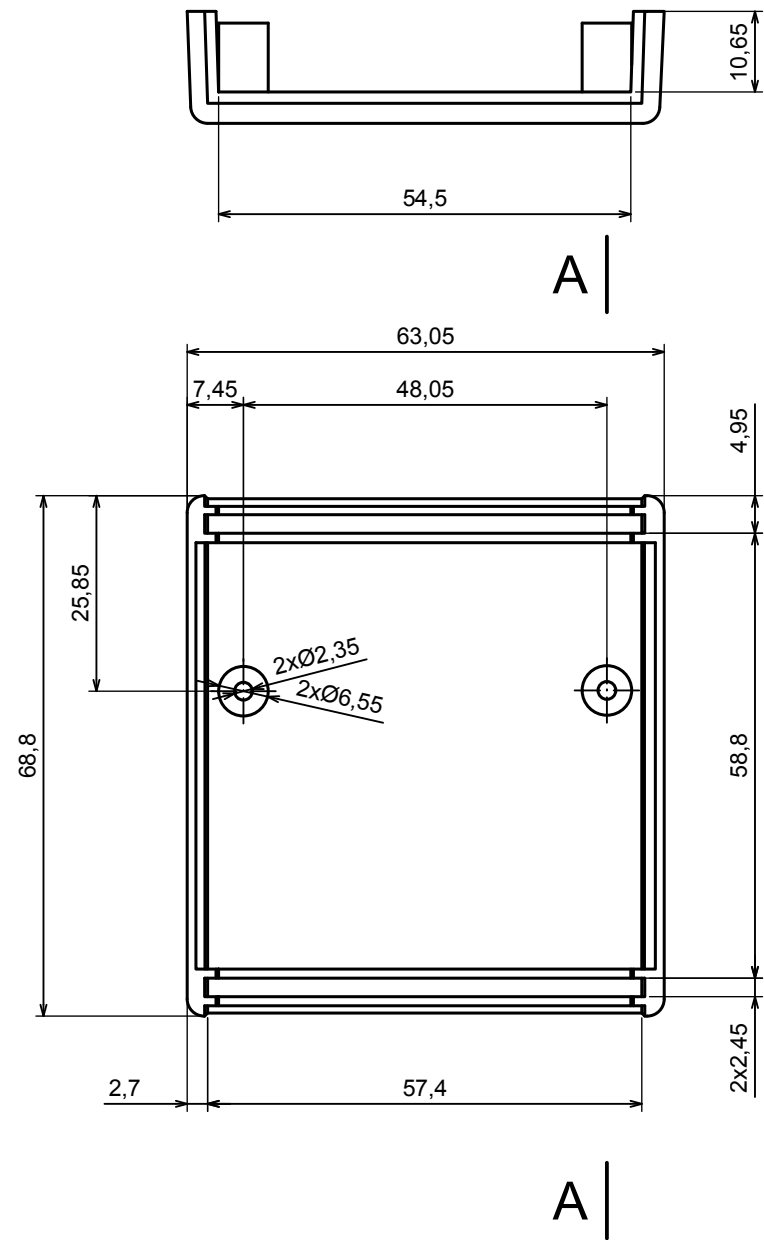

All rights reserved, Copyright Kradox 2016		
Product model	Enclosure Z67 - assembly	
Format: A3	Material: PS, ABS	
Scale 1:1	Tolerance: +/- 0.5	

All rights reserved, Copyright Kradox 2016

Product model Enclosure Z67 - base

Format: A3 Material: PS, ABS

Scale 1:1 Tolerance: +/- 0.5

All rights reserved, Copyright Kradex 2016

Product model Enclosure Z67 - cover

Format: A3 Material: PS, ABS

Scale 1:1 Tolerance: +/- 0.5

All rights reserved, Copyright Kradex 2016		
Product model	Enclosure Z67 - board	
Format: A3	Material: PS, ABS	
Scale 1:1	Tolerance: +/- 0.5	