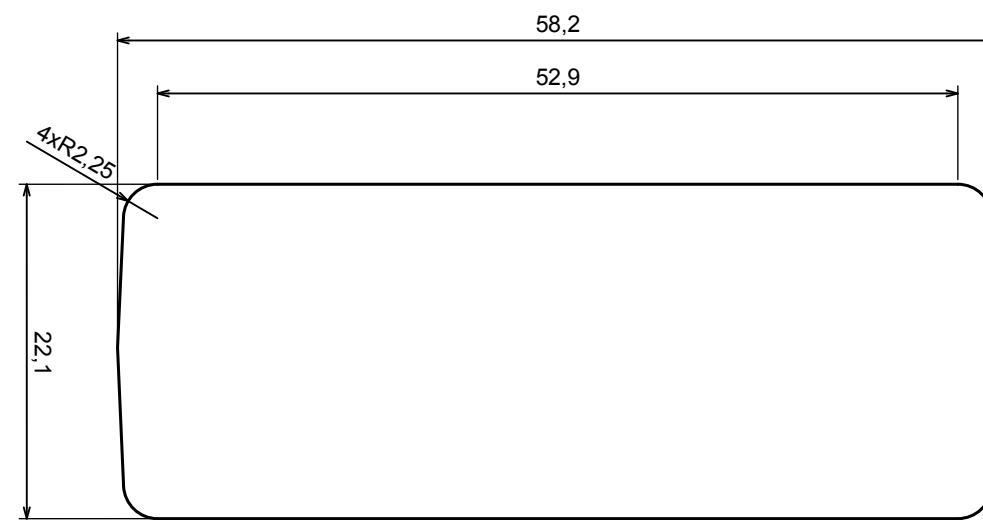

Format: A3 Material: PS, ABS

Scale 1:1 Tolerance: +/- 0.5

All rights reserved, Copyright Kradex 2016

Product model Enclosure Z67 - cover

Format: A3 Material: PS, ABS

Scale 1:1 Tolerance: +/- 0.5

All rights reserved, Copyright Kradex 2016		
Product model	Enclosure Z67 - board	
Format: A3	Material: PS, ABS	
Scale 1:1	Tolerance: +/- 0.5	