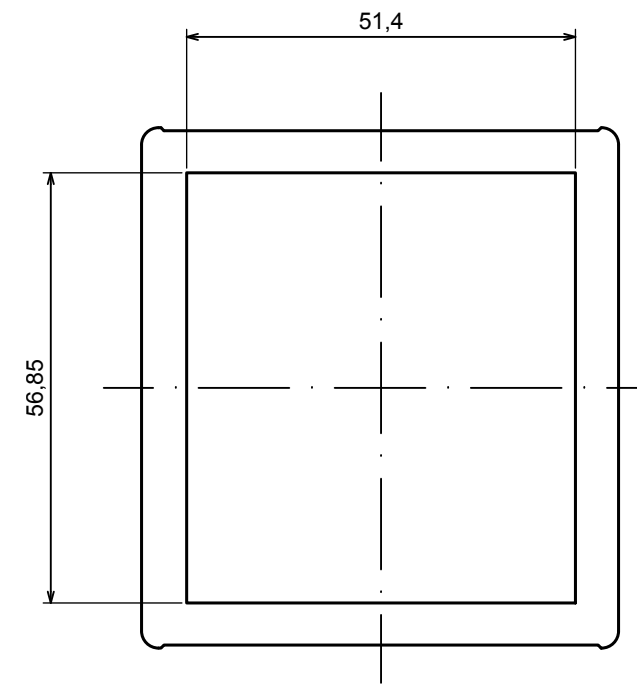

All rights reserved, Copyright Kradox 2016		
Product model	Enclosure Z67 - assembly	
Format: A3	Material: PS, ABS	
Scale 1:1	Tolerance: +/- 0.5	

All rights reserved, Copyright Kradox 2016

Product model Enclosure Z67 - base

Format: A3 Material: PS, ABS

Scale 1:1 Tolerance: +/- 0.5

All rights reserved, Copyright Kradex 2016

Product model Enclosure Z67 - cover

Format: A3 Material: PS, ABS

Scale 1:1 Tolerance: +/- 0.5

All rights reserved, Copyright Kradex 2016		
Product model	Enclosure Z67 - board	
Format: A3	Material: PS, ABS	
Scale 1:1	Tolerance: +/- 0.5	