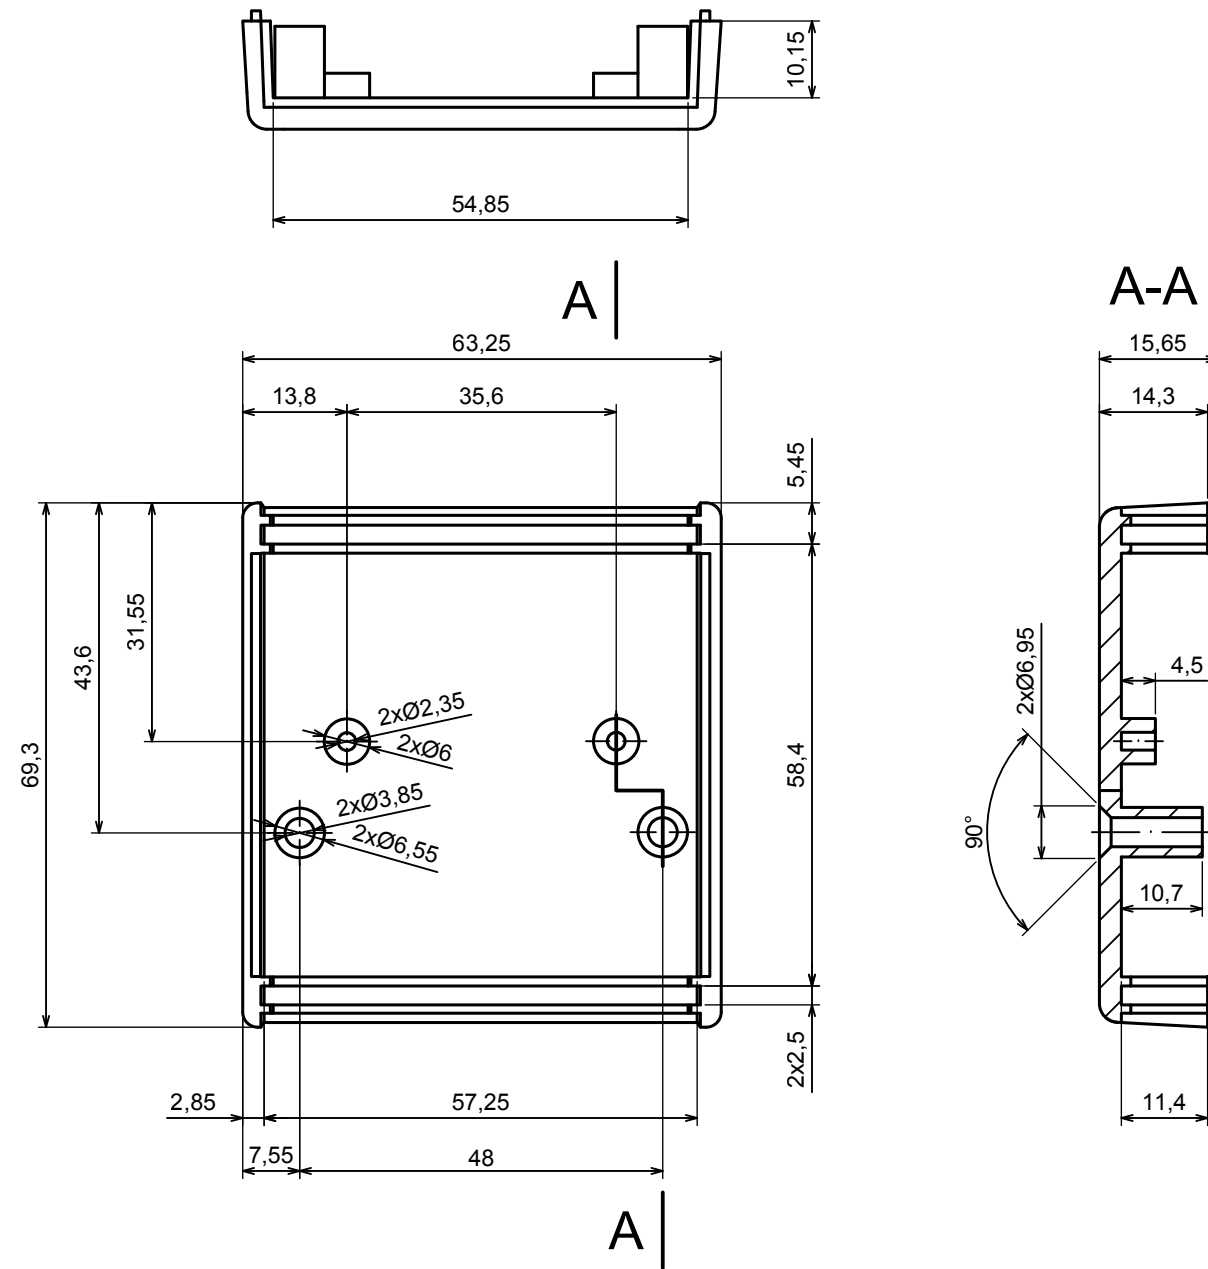

All rights reserved, Copyright Kradox 2016		
Product model	Enclosure Z67 - assembly	
Format: A3	Material: PS, ABS	
Scale 1:1	Tolerance: +/- 0.5	

All rights reserved, Copyright Kradox 2016

Product model Enclosure Z67 - base

Format: A3 Material: PS, ABS

Scale 1:1 Tolerance: +/- 0.5

All rights reserved, Copyright Kradex 2016

Product model Enclosure Z67 - cover

Format: A3 Material: PS, ABS

Scale 1:1 Tolerance: +/- 0.5

All rights reserved, Copyright Kradex 2016		
Product model	Enclosure Z67 - board	
Format: A3	Material: PS, ABS	
Scale 1:1	Tolerance: +/- 0.5	