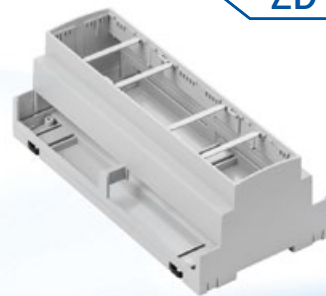

AVAILABLE NOW

ZD1010J NEW

MATERIAL:
ABS V0
WITH FILTER

H	W	L [mm]:
65,3	89,8	177,8

AVAILABLE COLOUR: