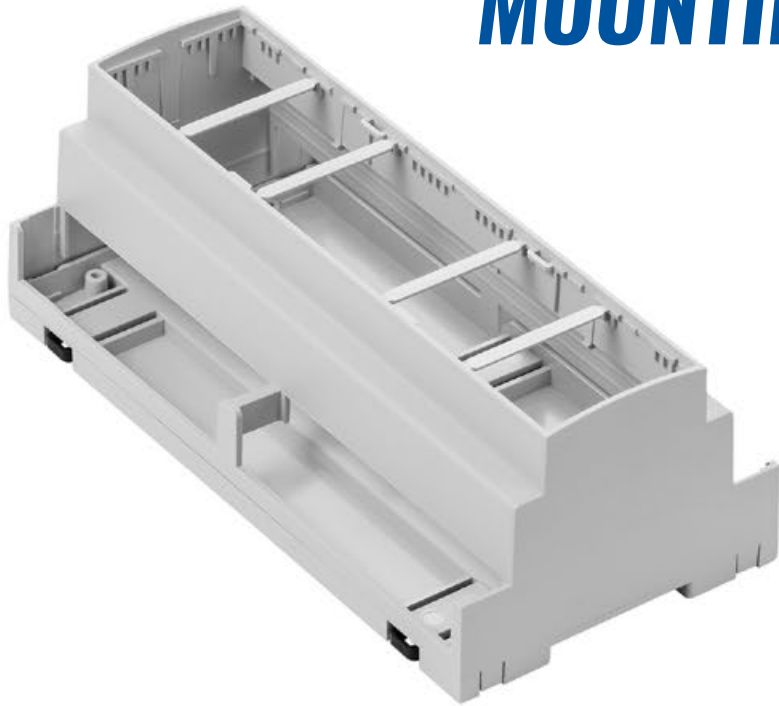

# DIN-R SERIES MODULAR ENCLOSURES FOR DIN MOUNTING

The new selection of enclosures for DIN rails, based on the state-of-the-art design of the removable masking frames, facilitating adjustments to the miscellaneous specifications applied inside the electronics.