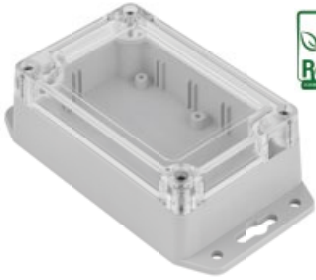

Z128UJP TM

NEW

MATERIAL:
ABS-PC and PC
WITH SEAL

H	W	L [mm]:
40	70	131,3

AVAILABLE COLOUR: