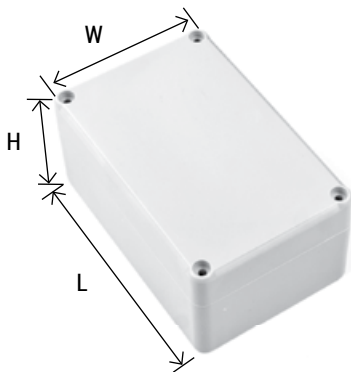

**Z110**

MATERIAL:  
PS/ABS V0

H	W	L [mm]:
65,2	90	105

AVAILABLE COLOUR:

**LEGEND**

- PS – polystyrene material
- ABS – flammable ABS material
- ABS V0 – self-extinguishing ABS material
- PC – polycarbonate material
- W – ventilated enclosure
- H – enclosure with seal
- S – enclosure hermetically sealed with cast gasket
- U – enclosure with mounting ears
- TM – brass sleeve packing
- A,B,C – versions of the enclosure
- () – the dimensions in parentheses are inclusive of the mounting flanges