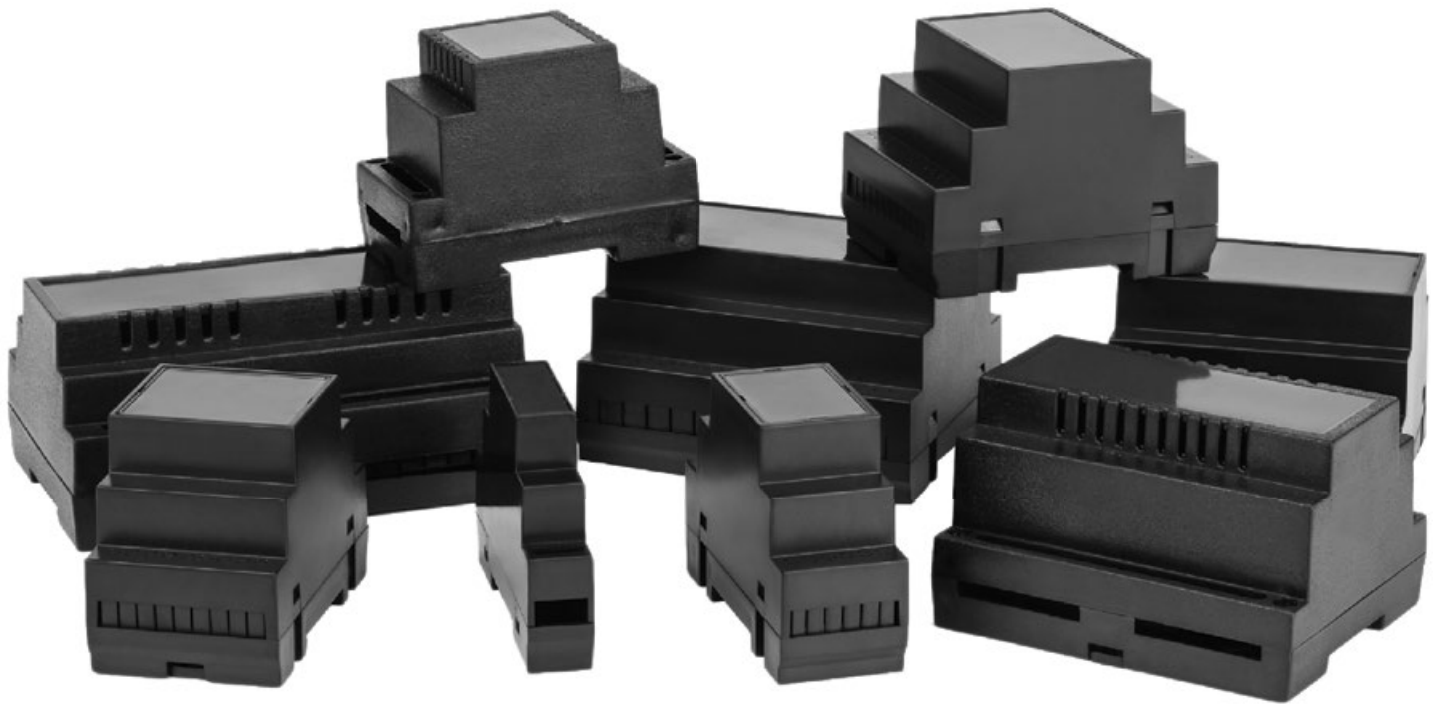

PS/ABS V0    ABS V0

**PROFESSIONAL**

Professional is a line of products made of ABS. The selection of high quality materials guarantees a superior class of products.

The solution for more demanding and big-budget project.