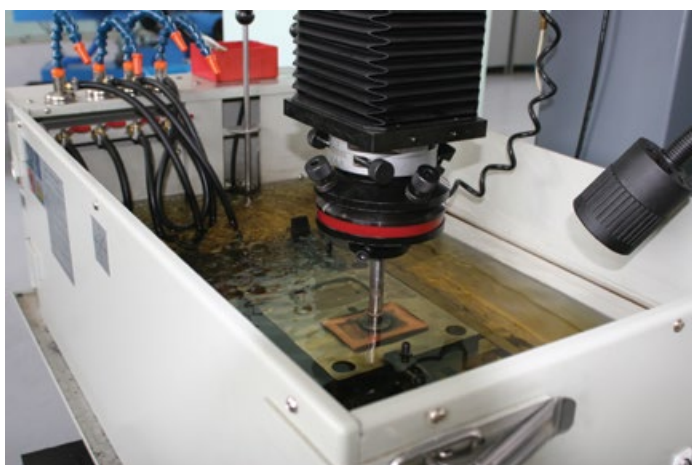

Individual orders – from design to mass production

Our experts, after familiarising themselves with the customer's required specifications, draw up a project for the new enclosure, make a 3D model, and prepare an injection mould for production. The buyer has also the possibility to choose the material and the colour of the future product. We use high-quality machines, such as:

Fine-hole EDM's:

- Mitsubishi EA12S
- Accutex HD75
- Accutex AM32N2

Fine-hole WEDM's:

- Mitsubishi MV2400S
- Accutex AU-300iA

3D printers:

- Zortrax M200

▶ Scan and watch the film about us