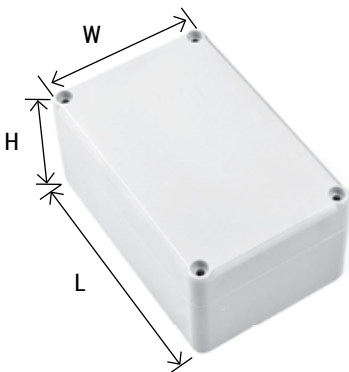

**Z110**

MATERIAL:  
PS/ABS V0

H	W	L [mm]:
65,2	90	105

AVAILABLE COLOUR:

**LEGEND**

- PS – polystyrene material
- ABS – flammable ABS material
- ABS V0 – self-extinguishing ABS material
- PC – polycarbonate material
- W – ventilated enclosure
- H – enclosure with seal
- S – enclosure hermetically sealed with cast gasket
- U – enclosure with mounting ears
- TM – brass sleeve packing
- A,B,C – versions of the enclosure
- () – the dimensions in parentheses are inclusive of the mounting flanges