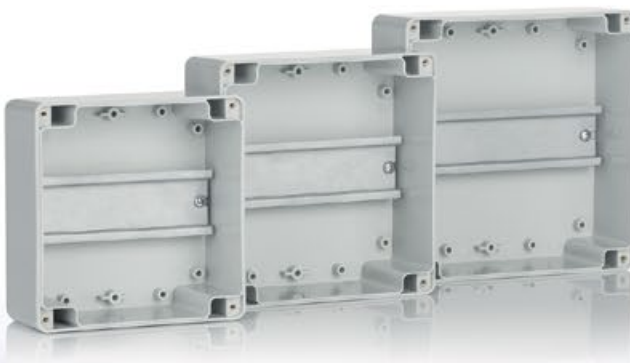

# WATERPROOFER SERIES HERMETIC ENCLOSURES

Kradex ZP series hermetic enclosures are designed for all devices that require hermetic enclosure. Available in ABS and PC versions. The cover with an indentation for a keypad or sticker can be made of transparent polycarbonate. Both parts of the enclosure are screwed with captive M3 screws.

## Mounting plates for installation inside the enclosures

The plates are made of 2 mm galvanized steel sheet. They allow various components to be mounted anywhere on the mounting plate. The plates are mounted to the posts in the enclosure using screws. They make it easy to install complex devices consisting of a large number of components outside the enclosure, and then to install such a complex device in the enclosure. They can also be used to easily clamp workpieces that do not fit into the spacing of the posts in the enclosure.

## DIN rails

The mounting posts ensure that the rail is securely fastened. This makes it possible to install other DIN rail-mounted enclosures inside the ZP enclosure.