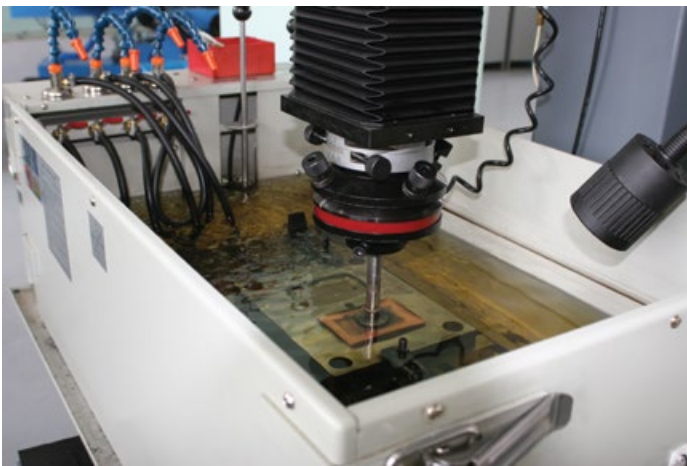

Individual orders – from design to mass production

Our experts, after familiarising themselves with the customer's required specifications, draw up a project for the new enclosure, make a 3D model, and prepare an injection mould for production. The buyer has also the possibility to choose the material and the colour of the future product. We use high-quality machines, such as:

Fine-hole EDM's:

- Mitsubishi EA12S
- Accutex HD75
- Accutex AM32N2

Fine-hole WEDM's:

- Mitsubishi MV2400S
- Accutex AU-300iA

3D printers:

- Zortrax M200

▶ Scan and watch the film about us