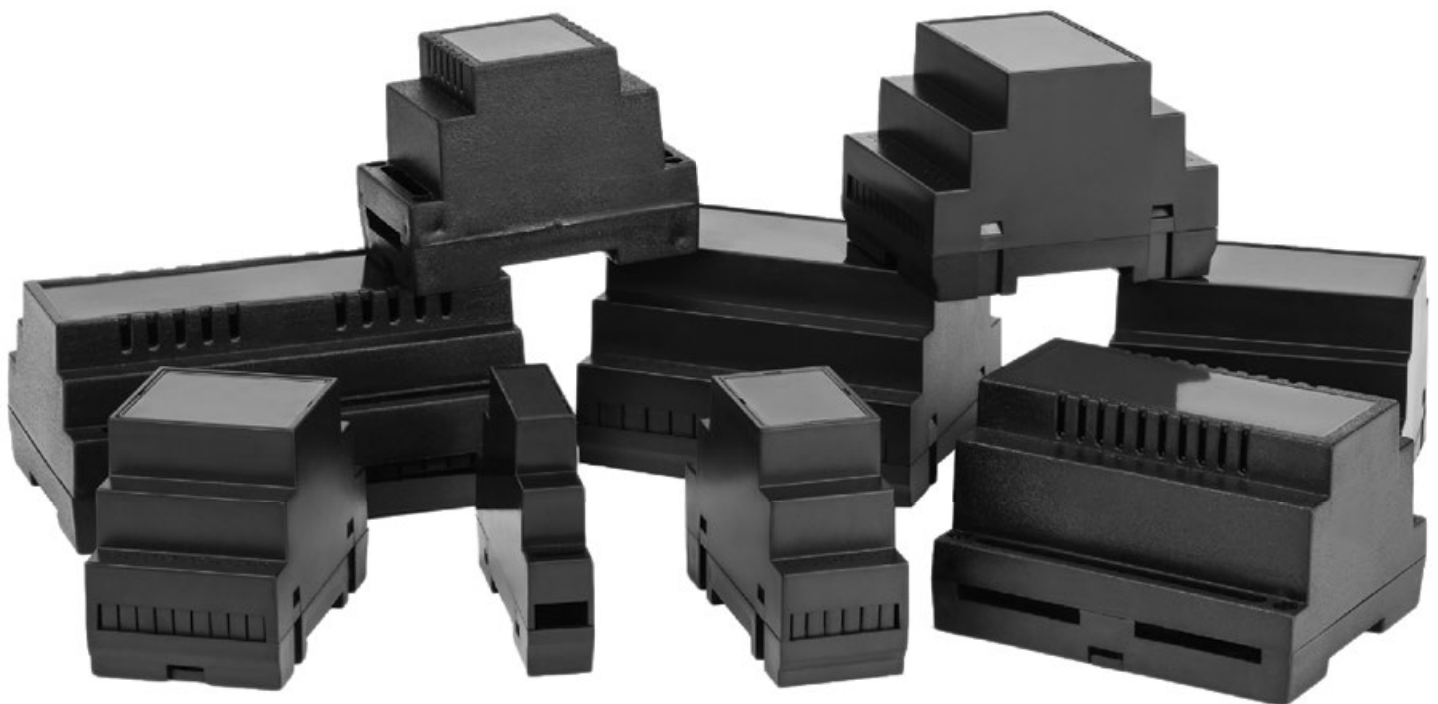

PS/ABS V0    ABS V0

**PROFESSIONAL**

Professional is a line of products made of ABS. The selection of high quality materials guarantees a superior class of products.

The solution for more demanding and big-budget project.