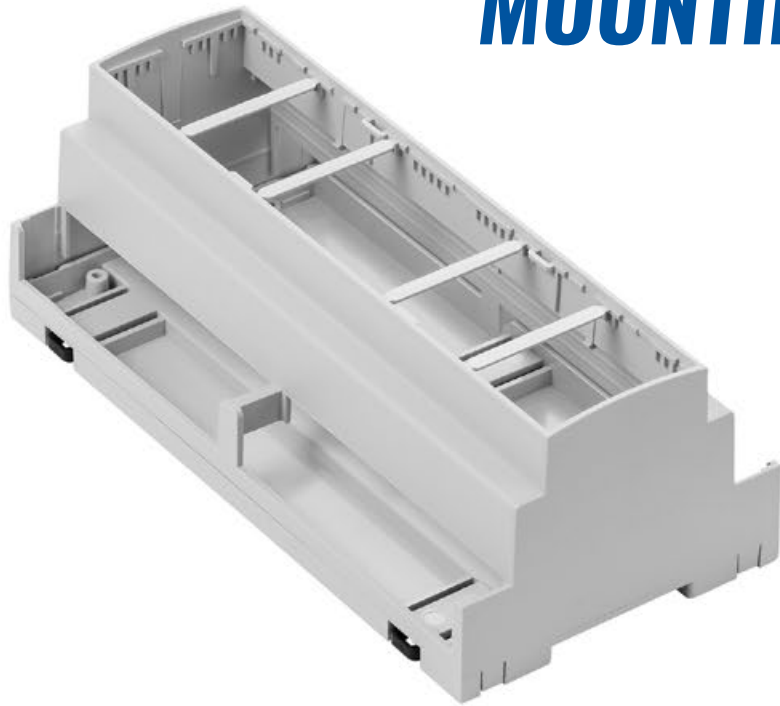

# DIN-R SERIES MODULAR ENCLOSURES FOR DIN MOUNTING

The new selection of enclosures for DIN rails, based on the state-of-the-art design of the removable masking frames, facilitating adjustments to the miscellaneous specifications applied inside the electronics.