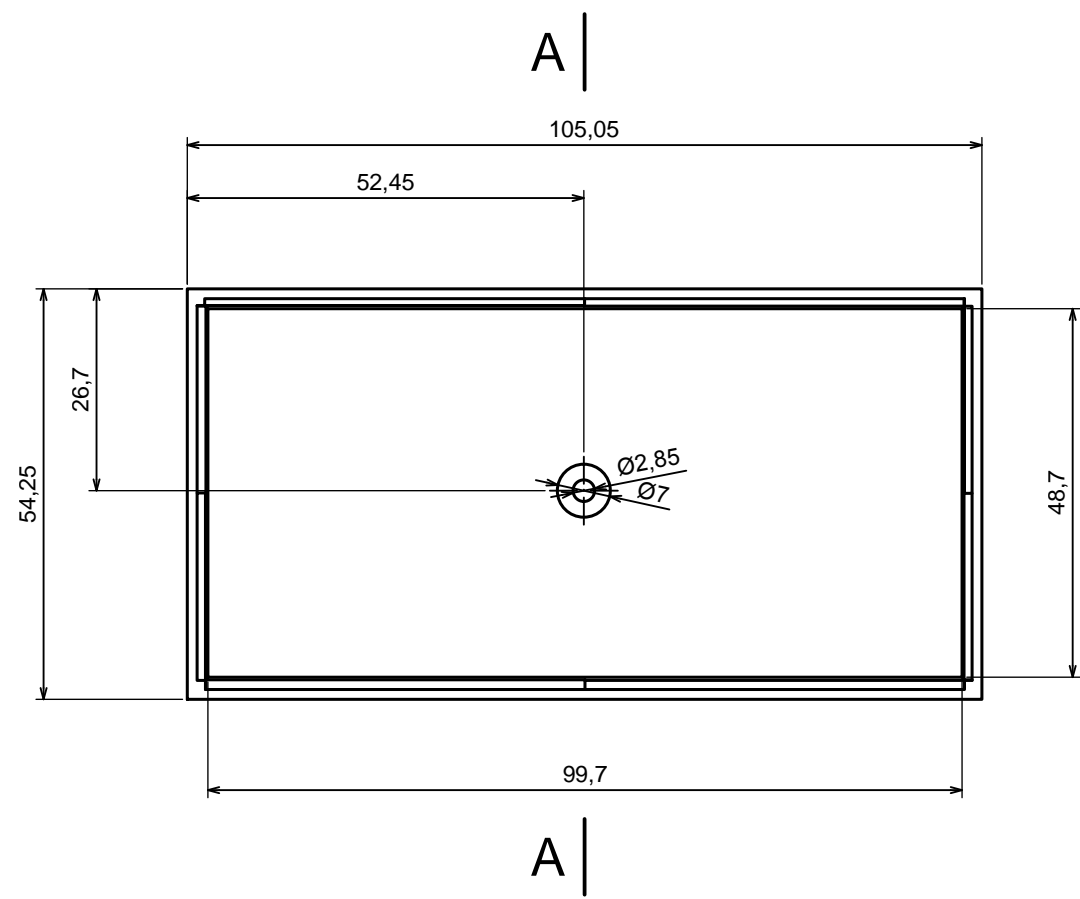

All rights reserved, Copyright Kradox 2016		
Product model	Enclosure Z7A - assembly	
Format: A3	Material: PS, ABS	
Scale 1:1	Tolerance: +/- 0.5	

All rights reserved, Copyright Kradox 2016

Product model: Enclosure Z7A - base

Format: A3      Material: PS, ABS

Scale 1:1      Tolerance: +/- 0.5

All rights reserved, Copyright Kradox 2016		
Product model	Enclosure Z7A - cover	
Format: A3	Material: PS, ABS	
Scale 1:1	Tolerance: +/- 0.5	