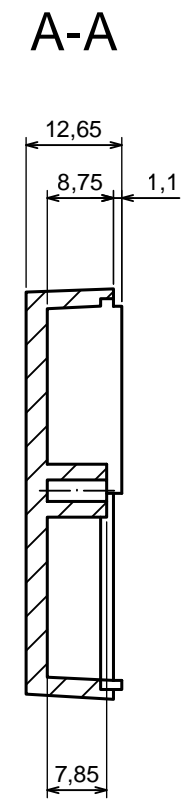

All rights reserved, Copyright Kradox 2016		
Product model	Enclosure Z7A - assembly	
Format: A3	Material: PS, ABS	
Scale 1:1	Tolerance: +/- 0.5	

All rights reserved, Copyright Kradox 2016

Product model: Enclosure Z7A - base

Format: A3      Material: PS, ABS

Scale 1:1      Tolerance: +/- 0.5

All rights reserved, Copyright Kradox 2016		
Product model	Enclosure Z7A - cover	
Format: A3	Material: PS, ABS	
Scale 1:1	Tolerance: +/- 0.5	