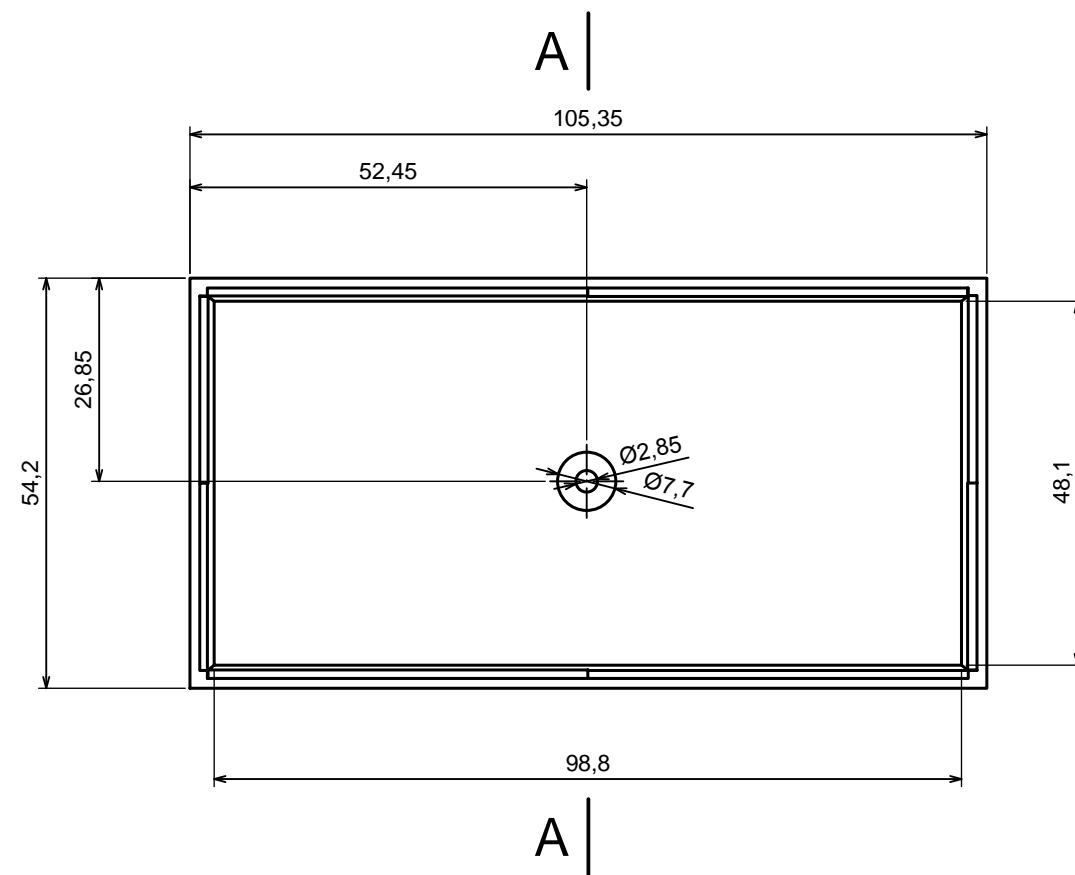

All rights reserved, Copyright Kradox 2016		
Product model	Enclosure Z7A - assembly	
Format: A3	Material: PS, ABS	
Scale 1:1	Tolerance: +/- 0.5	

All rights reserved, Copyright Kradox 2016

Product model: Enclosure Z7A - base

Format: A3      Material: PS, ABS

Scale 1:1      Tolerance: +/- 0.5

All rights reserved, Copyright Kradox 2016		
Product model	Enclosure Z7A - cover	
Format: A3	Material: PS, ABS	
Scale 1:1	Tolerance: +/- 0.5	