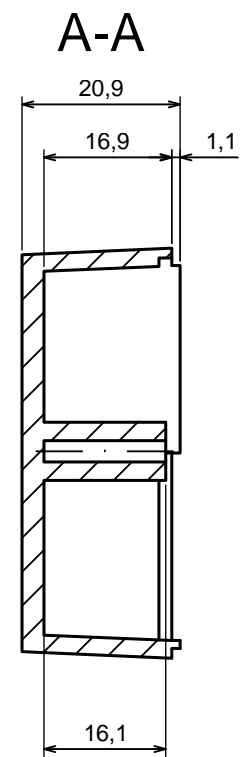

All rights reserved, Copyright Kradox 2016		
Product model	Enclosure Z7A - assembly	
Format: A3	Material: PS, ABS	
Scale 1:1	Tolerance: +/- 0.5	

All rights reserved, Copyright Kradox 2016

Product model: Enclosure Z7A - base

Format: A3      Material: PS, ABS

Scale 1:1      Tolerance: +/- 0.5

All rights reserved, Copyright Kradox 2016		
Product model	Enclosure Z7A - cover	
Format: A3	Material: PS, ABS	
Scale 1:1	Tolerance: +/- 0.5	