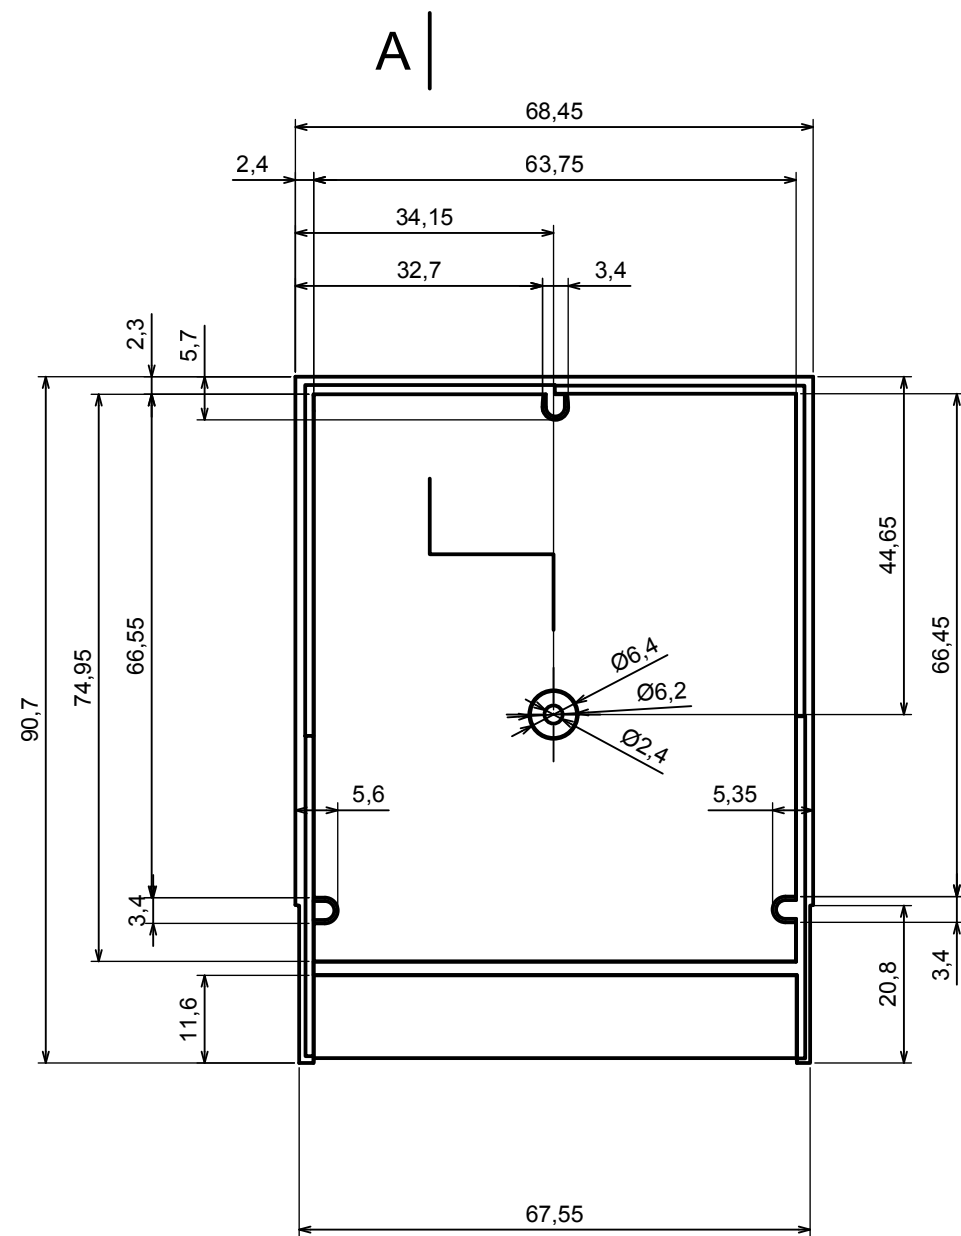

A |

A |

A-A

All rights reserved, Copyright Kradox 2017		
Product model	Enclosure Z7 - Assembly	
Format: A3	Material: PS, ABS	
Scale 1:1	Tolerance: +/- 0.5	

All rights reserved, Copyright Kradox 2017		
Product model	Enclosure Z7- Base	
Format: A3	Material: PS, ABS	
Scale 1:1	Tolerance: +/- 0.5	

A |

All rights reserved, Copyright Kradox 2017		
Product model	Enclosure Z7 - Cover	
Format: A3	Material: PS, ABS	
Scale 1:1	Tolerance: +/- 0.5	