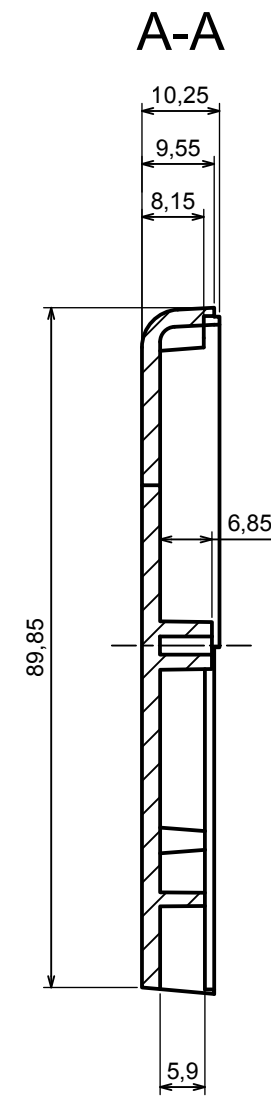

A |

A |

A-A

All rights reserved, Copyright Kradox 2017		
Product model	Enclosure Z7 - Assembly	
Format: A3	Material: PS, ABS	
Scale 1:1	Tolerance: +/- 0.5	

All rights reserved, Copyright Kradox 2017		
Product model	Enclosure Z7- Base	
Format: A3	Material: PS, ABS	
Scale 1:1	Tolerance: +/- 0.5	

A |

All rights reserved, Copyright Kradox 2017		
Product model	Enclosure Z7 - Cover	
Format: A3	Material: PS, ABS	
Scale 1:1	Tolerance: +/- 0.5	