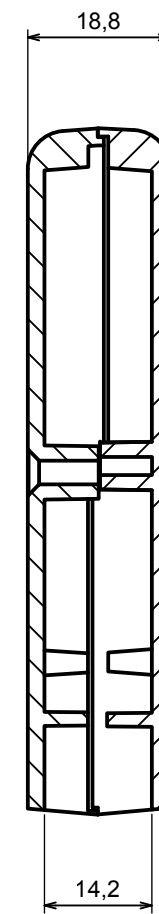

A |

A |

A-A

All rights reserved, Copyright Kradox 2017		
Product model	Enclosure Z7 - Assembly	
Format: A3	Material: PS, ABS	
Scale 1:1	Tolerance: +/- 0.5	

All rights reserved, Copyright Kradox 2017		
Product model	Enclosure Z7- Base	
Format: A3	Material: PS, ABS	
Scale 1:1	Tolerance: +/- 0.5	

A |

All rights reserved, Copyright Kradox 2017		
Product model	Enclosure Z7 - Cover	
Format: A3	Material: PS, ABS	
Scale 1:1	Tolerance: +/- 0.5	