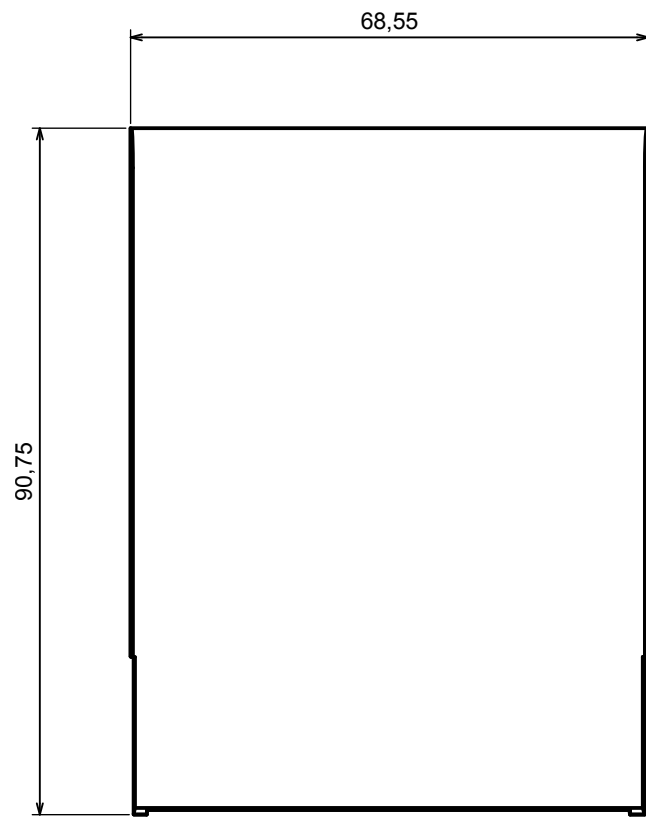

A |

A |

A-A

All rights reserved, Copyright Kradox 2017		
Product model	Enclosure Z7 - Assembly	
Format: A3	Material: PS, ABS	
Scale 1:1	Tolerance: +/- 0.5	

All rights reserved, Copyright Kradox 2017		
Product model	Enclosure Z7- Base	
Format: A3	Material: PS, ABS	
Scale 1:1	Tolerance: +/- 0.5	

A |

All rights reserved, Copyright Kradox 2017		
Product model	Enclosure Z7 - Cover	
Format: A3	Material: PS, ABS	
Scale 1:1	Tolerance: +/- 0.5	