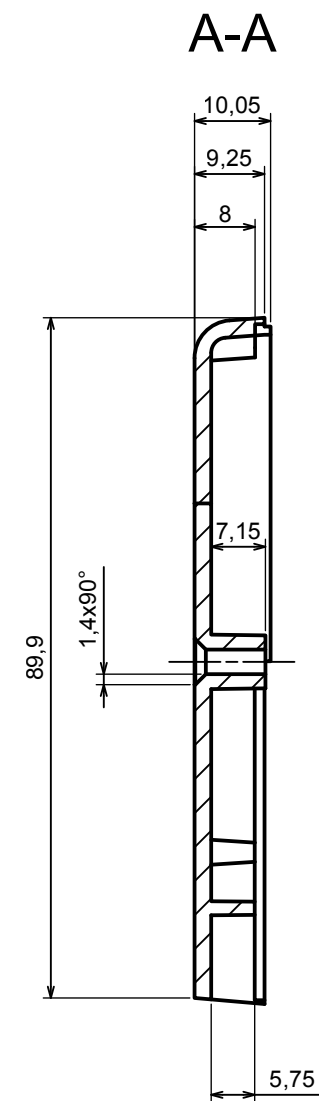

A |

A |

A-A

All rights reserved, Copyright Kradox 2017		
Product model	Enclosure Z7 - Assembly	
Format: A3	Material: PS, ABS	
Scale 1:1	Tolerance: +/- 0.5	

All rights reserved, Copyright Kradox 2017		
Product model	Enclosure Z7- Base	
Format: A3	Material: PS, ABS	
Scale 1:1	Tolerance: +/- 0.5	

A |

All rights reserved, Copyright Kradox 2017		
Product model	Enclosure Z7 - Cover	
Format: A3	Material: PS, ABS	
Scale 1:1	Tolerance: +/- 0.5	