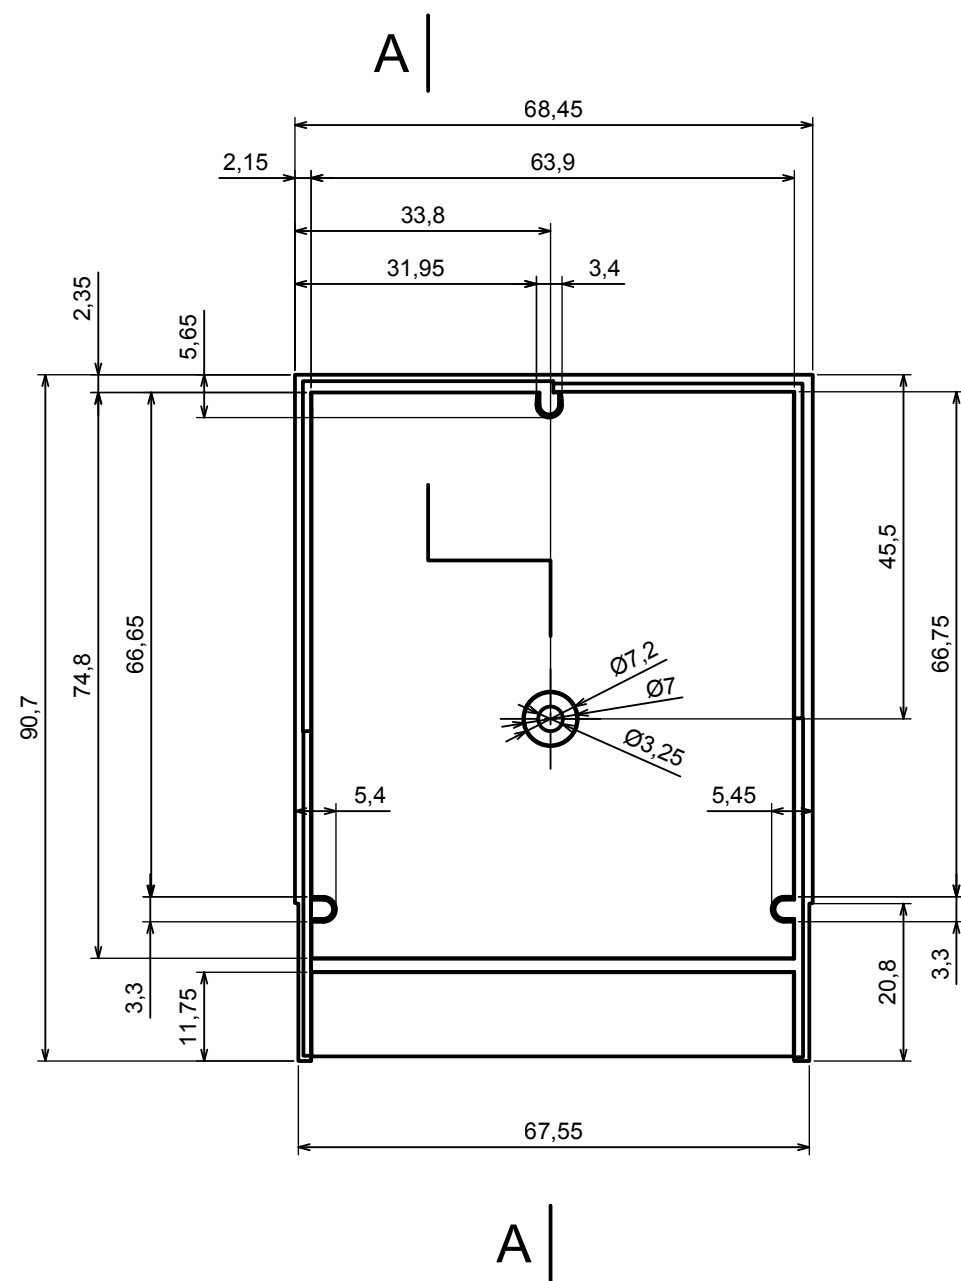

A |

A |

A-A

All rights reserved, Copyright Kradox 2017		
Product model	Enclosure Z7 - Assembly	
Format: A3	Material: PS, ABS	
Scale 1:1	Tolerance: +/- 0.5	

All rights reserved, Copyright Kradox 2017		
Product model	Enclosure Z7- Base	
Format: A3	Material: PS, ABS	
Scale 1:1	Tolerance: +/- 0.5	

A |

All rights reserved, Copyright Kradox 2017		
Product model	Enclosure Z7 - Cover	
Format: A3	Material: PS, ABS	
Scale 1:1	Tolerance: +/- 0.5	