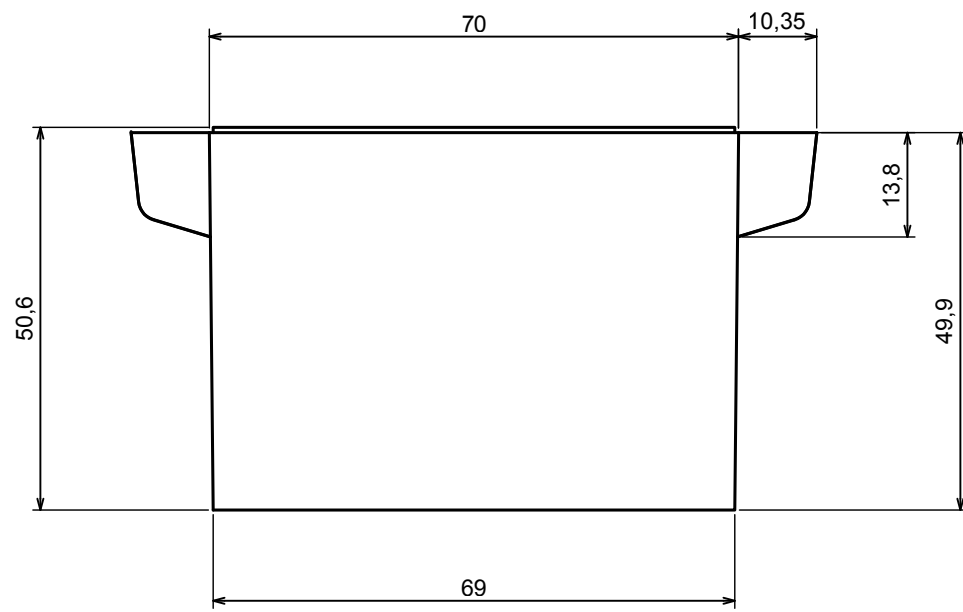

A |

A |

A-A

All rights reserved, Copyright Kradox 2017		
Product model	Enclosure Z8U - Assembly	
Format: A3	Material: PS, ABS	
Scale 1:1	Tolerance: +/- 0.5	

All rights reserved, Copyright Kradex 2017		
Product model	Enclosure Z8U - Base	
Format: A3	Material: PS, ABS	
Scale 1:1	Tolerance: +/- 0.5	

A |

A-A

A |

All rights reserved, Copyright Kradex 2017		
Product model	Enclosure Z8U - Cover	
Format: A3	Material: PS, ABS	
Scale 2:1	Tolerance: +/- 0.5	