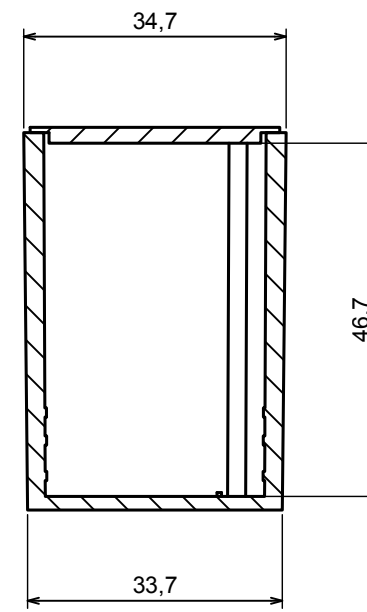

A |

A |

A-A

All rights reserved, Copyright Kradox 2017		
Product model	Enclosure Z8U - Assembly	
Format: A3	Material: PS, ABS	
Scale 1:1	Tolerance: +/- 0.5	

All rights reserved, Copyright Kradex 2017		
Product model	Enclosure Z8U - Base	
Format: A3	Material: PS, ABS	
Scale 1:1	Tolerance: +/- 0.5	

A |

A-A

A |

All rights reserved, Copyright Kradex 2017		
Product model	Enclosure Z8U - Cover	
Format: A3	Material: PS, ABS	
Scale 2:1	Tolerance: +/- 0.5	