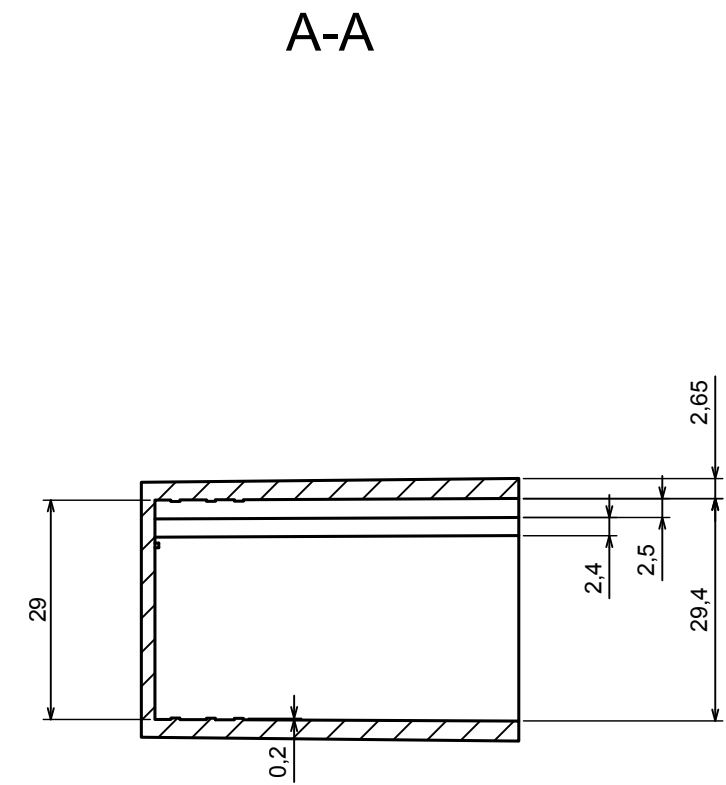

A |

A |

A-A

All rights reserved, Copyright Kradox 2017		
Product model	Enclosure Z8U - Assembly	
Format: A3	Material: PS, ABS	
Scale 1:1	Tolerance: +/- 0.5	

All rights reserved, Copyright Kradex 2017		
Product model	Enclosure Z8U - Base	
Format: A3	Material: PS, ABS	
Scale 1:1	Tolerance: +/- 0.5	

A |

A-A

A |

All rights reserved, Copyright Kradex 2017		
Product model	Enclosure Z8U - Cover	
Format: A3	Material: PS, ABS	
Scale 2:1	Tolerance: +/- 0.5	