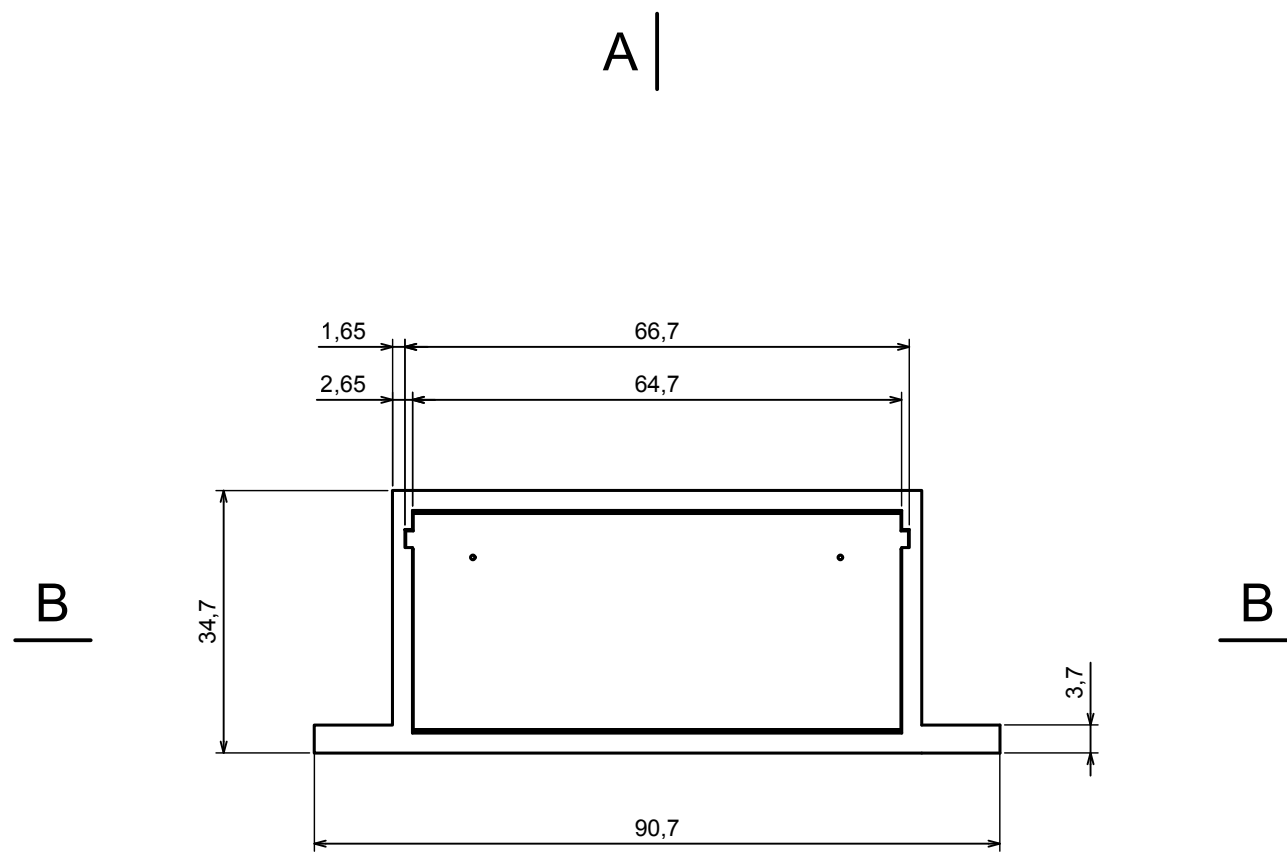

A |

A |

A-A

All rights reserved, Copyright Kradox 2017		
Product model	Enclosure Z8U - Assembly	
Format: A3	Material: PS, ABS	
Scale 1:1	Tolerance: +/- 0.5	

All rights reserved, Copyright Kradex 2017		
Product model	Enclosure Z8U - Base	
Format: A3	Material: PS, ABS	
Scale 1:1	Tolerance: +/- 0.5	

A |

A-A

A |

All rights reserved, Copyright Kradex 2017		
Product model	Enclosure Z8U - Cover	
Format: A3	Material: PS, ABS	
Scale 2:1	Tolerance: +/- 0.5	