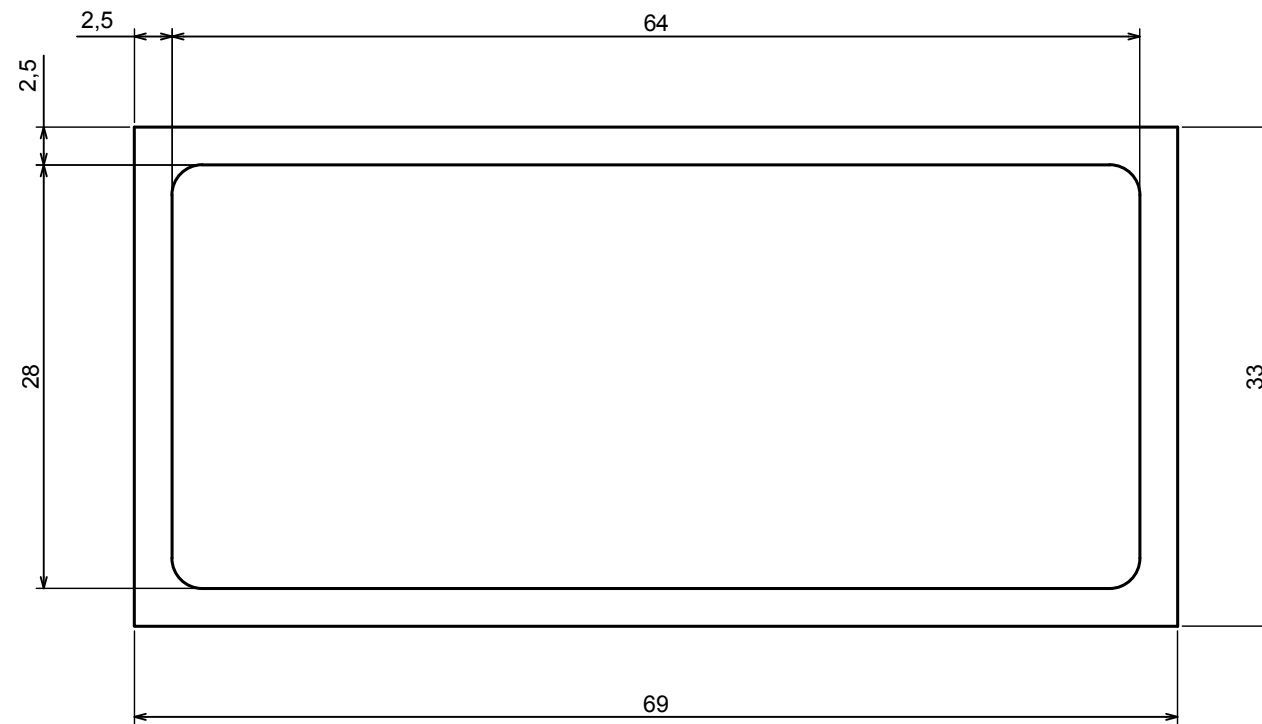

A |

A |

A-A

All rights reserved, Copyright Kradox 2017		
Product model	Enclosure Z8U - Assembly	
Format: A3	Material: PS, ABS	
Scale 1:1	Tolerance: +/- 0.5	

All rights reserved, Copyright Kradex 2017		
Product model	Enclosure Z8U - Base	
Format: A3	Material: PS, ABS	
Scale 1:1	Tolerance: +/- 0.5	

A |

A-A

A |

All rights reserved, Copyright Kradex 2017		
Product model	Enclosure Z8U - Cover	
Format: A3	Material: PS, ABS	
Scale 2:1	Tolerance: +/- 0.5	