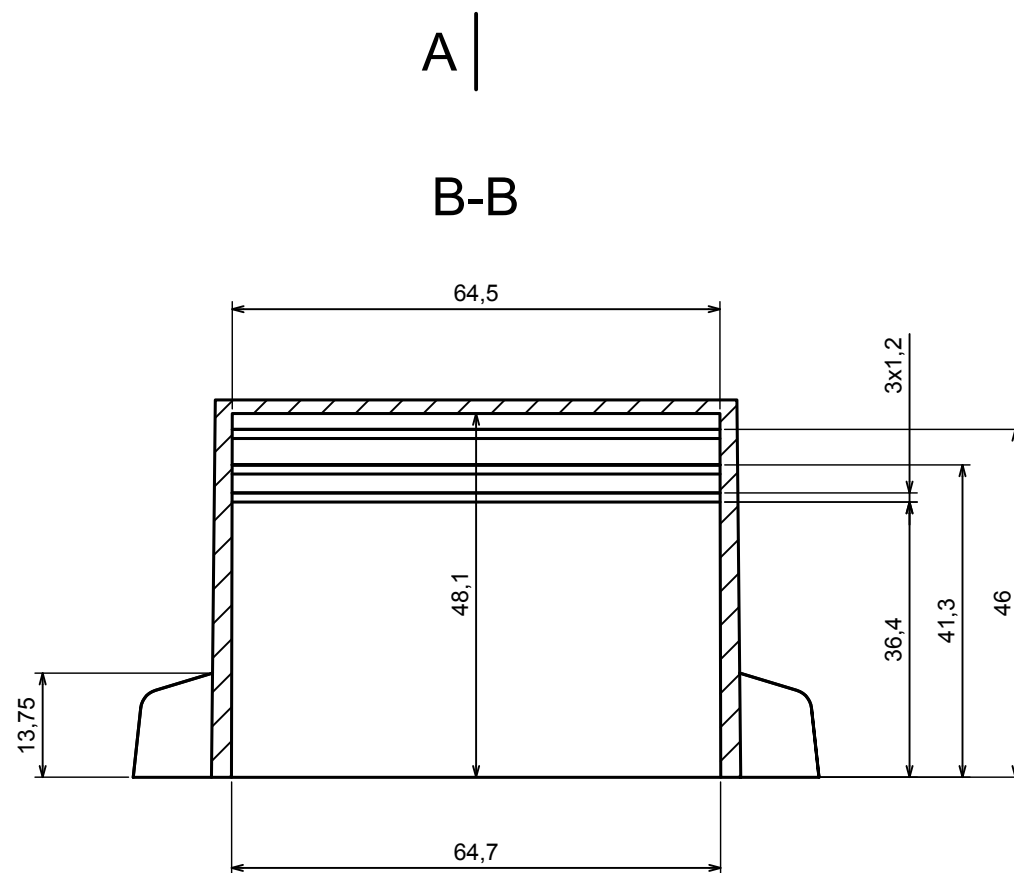

A |

A |

A-A

All rights reserved, Copyright Kradox 2017		
Product model	Enclosure Z8U - Assembly	
Format: A3	Material: PS, ABS	
Scale 1:1	Tolerance: +/- 0.5	

All rights reserved, Copyright Kradex 2017		
Product model	Enclosure Z8U - Base	
Format: A3	Material: PS, ABS	
Scale 1:1	Tolerance: +/- 0.5	

A |

A-A

A |

All rights reserved, Copyright Kradex 2017		
Product model	Enclosure Z8U - Cover	
Format: A3	Material: PS, ABS	
Scale 2:1	Tolerance: +/- 0.5	