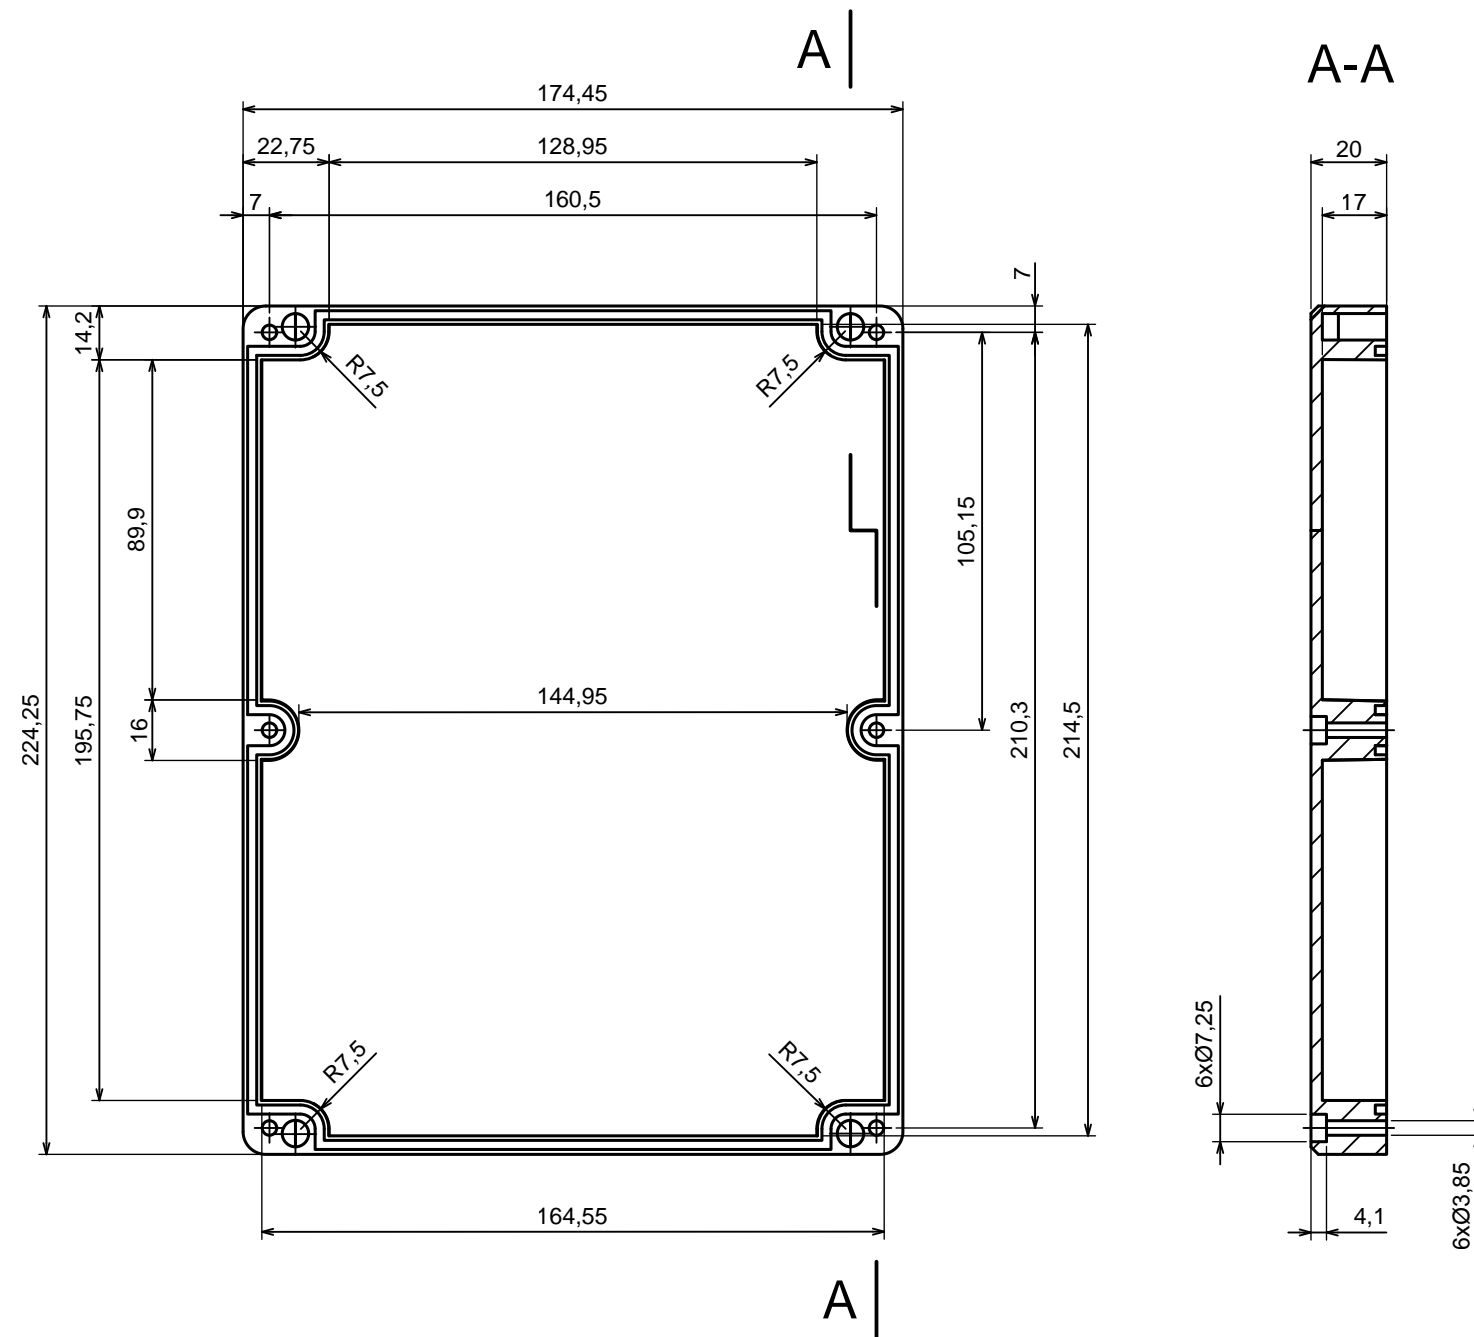

All rights reserved, Copyright Kradox 2016		
Product model	Enclosure Z90 - assembly	
Format: A3	Material: PS, ABS	
Scale 1:2	Tolerance: +/- 0.5	

All rights reserved, Copyright Kradox 2016

Product model Enclosure Z90 - base

Format: A3 Material: PS, ABS

Scale 1:2 Tolerance: +/- 0.5

All rights reserved, Copyright Kradox 2016

Product model: Enclosure Z90 - cover

Format: A3      Material: PS, ABS

Scale 1:2      Tolerance: +/- 0.5