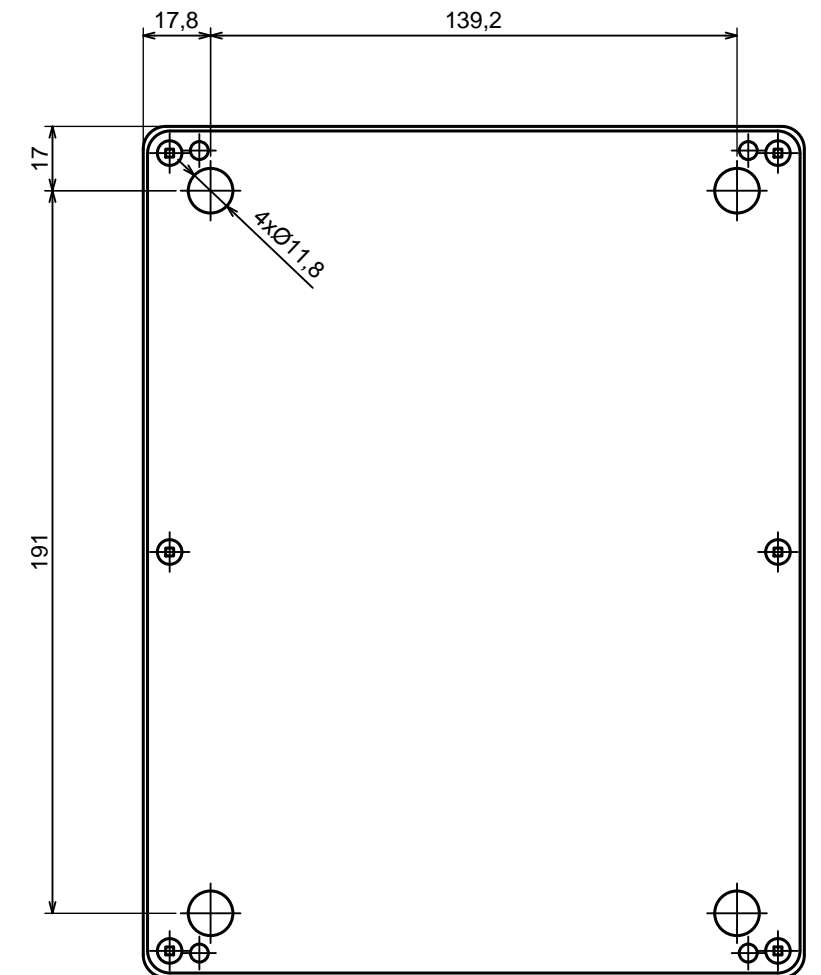

All rights reserved, Copyright Kradox 2016		
Product model	Enclosure Z90 - assembly	
Format: A3	Material: PS, ABS	
Scale 1:2	Tolerance: +/- 0.5	

All rights reserved, Copyright Kradox 2016

Product model Enclosure Z90 - base

Format: A3 Material: PS, ABS

Scale 1:2 Tolerance: +/- 0.5

All rights reserved, Copyright Kradox 2016

Product model: Enclosure Z90 - cover

Format: A3      Material: PS, ABS

Scale 1:2      Tolerance: +/- 0.5