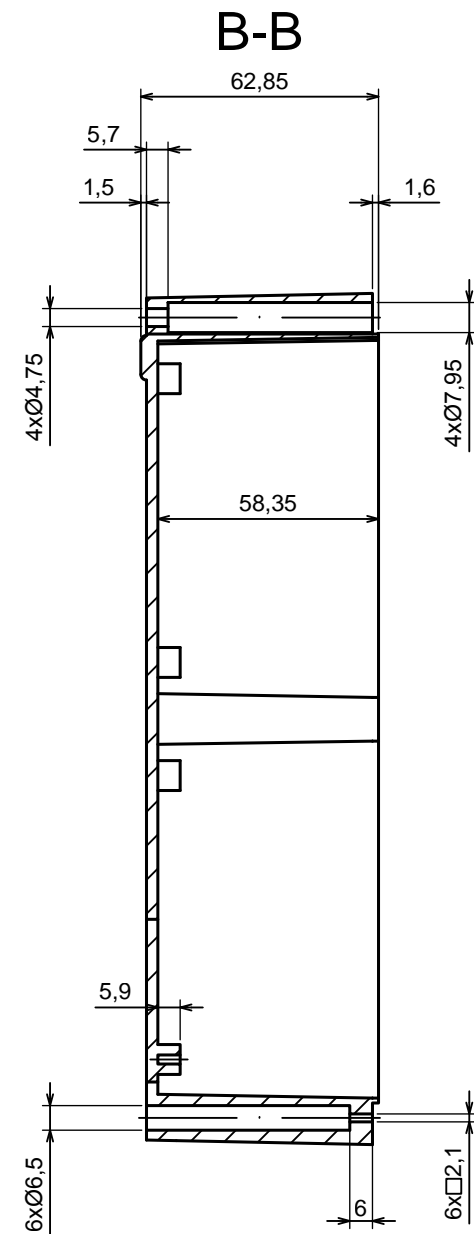

All rights reserved, Copyright Kradox 2016		
Product model	Enclosure Z90 - assembly	
Format: A3	Material: PS, ABS	
Scale 1:2	Tolerance: +/- 0.5	

All rights reserved, Copyright Kradox 2016

Product model Enclosure Z90 - base

Format: A3 Material: PS, ABS

Scale 1:2 Tolerance: +/- 0.5

All rights reserved, Copyright Kradox 2016

Product model: Enclosure Z90 - cover

Format: A3      Material: PS, ABS

Scale 1:2      Tolerance: +/- 0.5