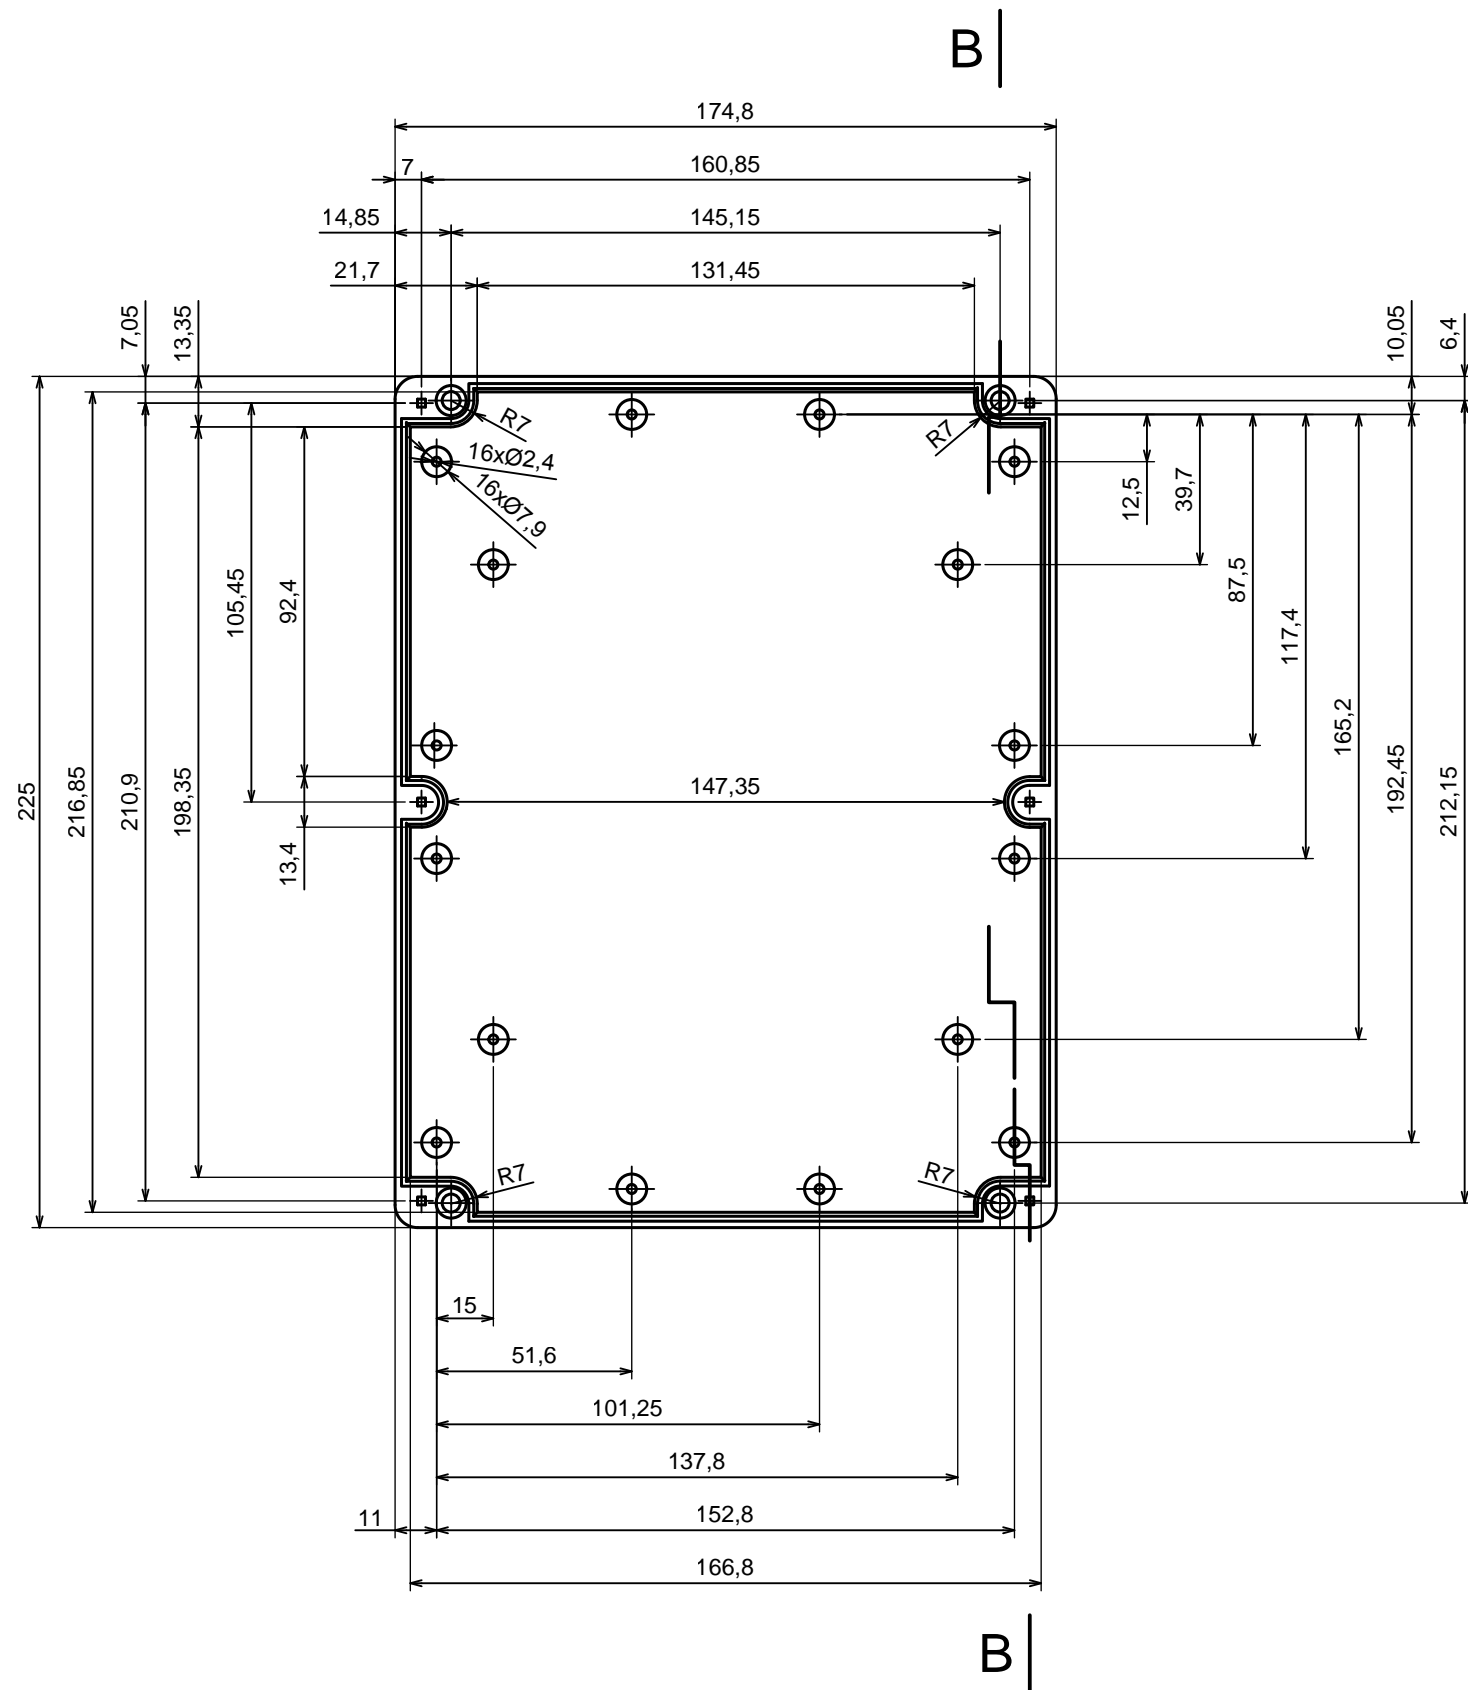

All rights reserved, Copyright Kradox 2016		
Product model	Enclosure Z90 - assembly	
Format: A3	Material: PS, ABS	
Scale 1:2	Tolerance: +/- 0.5	

All rights reserved, Copyright Kradox 2016

Product model Enclosure Z90 - base

Format: A3 Material: PS, ABS

Scale 1:2 Tolerance: +/- 0.5

All rights reserved, Copyright Kradox 2016

Product model: Enclosure Z90 - cover

Format: A3      Material: PS, ABS

Scale 1:2      Tolerance: +/- 0.5