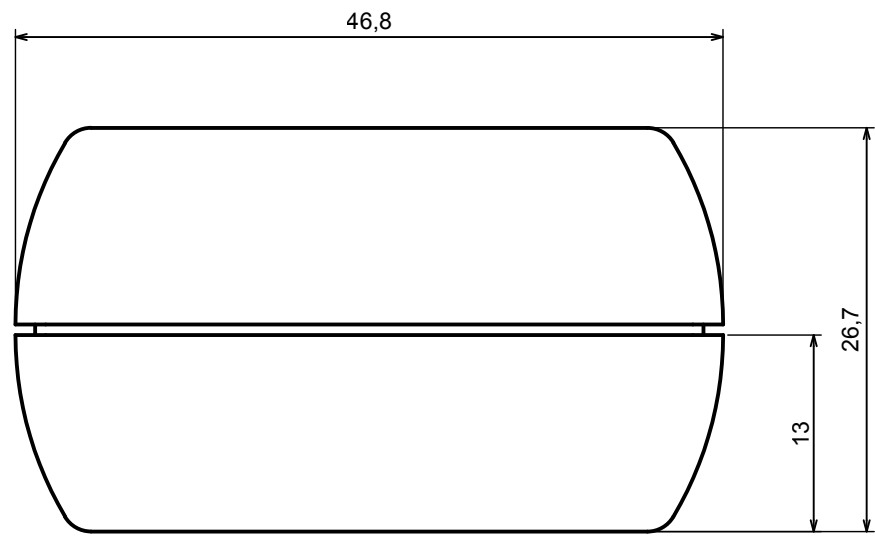

A |

A |

A-A

All rights reserved, Copyright Kradex 2018

Product model Enclosure Z94 - Assembly

Format: A3 Material: PS, ABS

Scale 2:1 Tolerance: +/- 0.5

B |

All rights reserved, Copyright Kradox 2018

Product model: Enclosure Z94 - Base

Format: A3 Material: PS, ABS

Scale 2:1 Tolerance: +/- 0.5

c |

c |

C-C

All rights reserved, Copyright Kradox 2018

Product model Enclosure Z94 - Cover

Format: A3 Material: PS, ABS

Scale 2:1 Tolerance: +/- 0.5

X-ON Electronics

Largest Supplier of Electrical and Electronic Components

Click to view similar products for [Enclosures, Boxes & Cases](#) category: