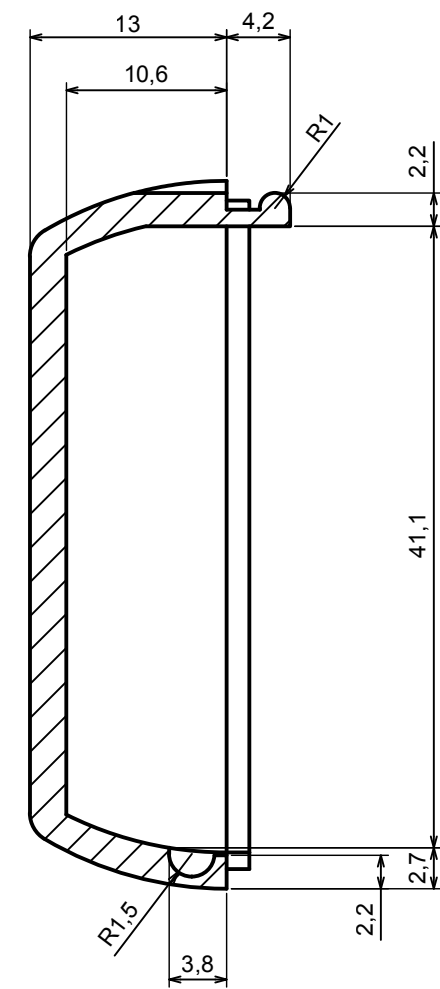

A |

A |

A-A

All rights reserved, Copyright Kradex 2018

Product model Enclosure Z94 - Assembly

Format: A3 Material: PS, ABS

Scale 2:1 Tolerance: +/- 0.5

B |

All rights reserved, Copyright Kradox 2018

Product model: Enclosure Z94 - Base

Format: A3 Material: PS, ABS

Scale 2:1 Tolerance: +/- 0.5

c |

c |

C-C

All rights reserved, Copyright Kradox 2018

Product model Enclosure Z94 - Cover

Format: A3 Material: PS, ABS

Scale 2:1 Tolerance: +/- 0.5

X-ON Electronics

Largest Supplier of Electrical and Electronic Components

Click to view similar products for [Enclosures, Boxes & Cases](#) category: