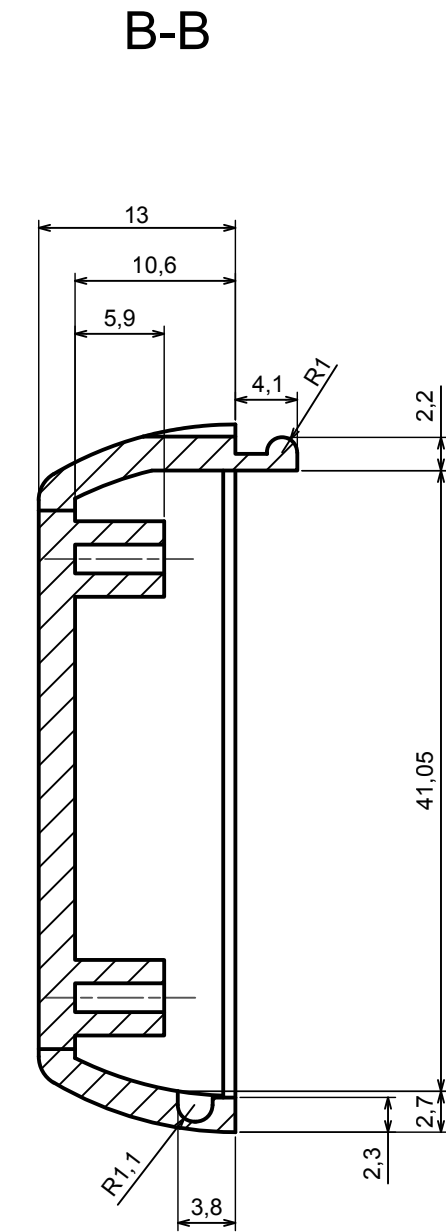

A |

A |

A-A

All rights reserved, Copyright Kradex 2018

Product model Enclosure Z94 - Assembly

Format: A3 Material: PS, ABS

Scale 2:1 Tolerance: +/- 0.5

B |

All rights reserved, Copyright Kradox 2018

Product model: Enclosure Z94 - Base

Format: A3 Material: PS, ABS

Scale 2:1 Tolerance: +/- 0.5

c |

c |

C-C

All rights reserved, Copyright Kradox 2018

Product model Enclosure Z94 - Cover

Format: A3 Material: PS, ABS

Scale 2:1 Tolerance: +/- 0.5

X-ON Electronics

Largest Supplier of Electrical and Electronic Components

Click to view similar products for [Enclosures, Boxes & Cases](#) category: