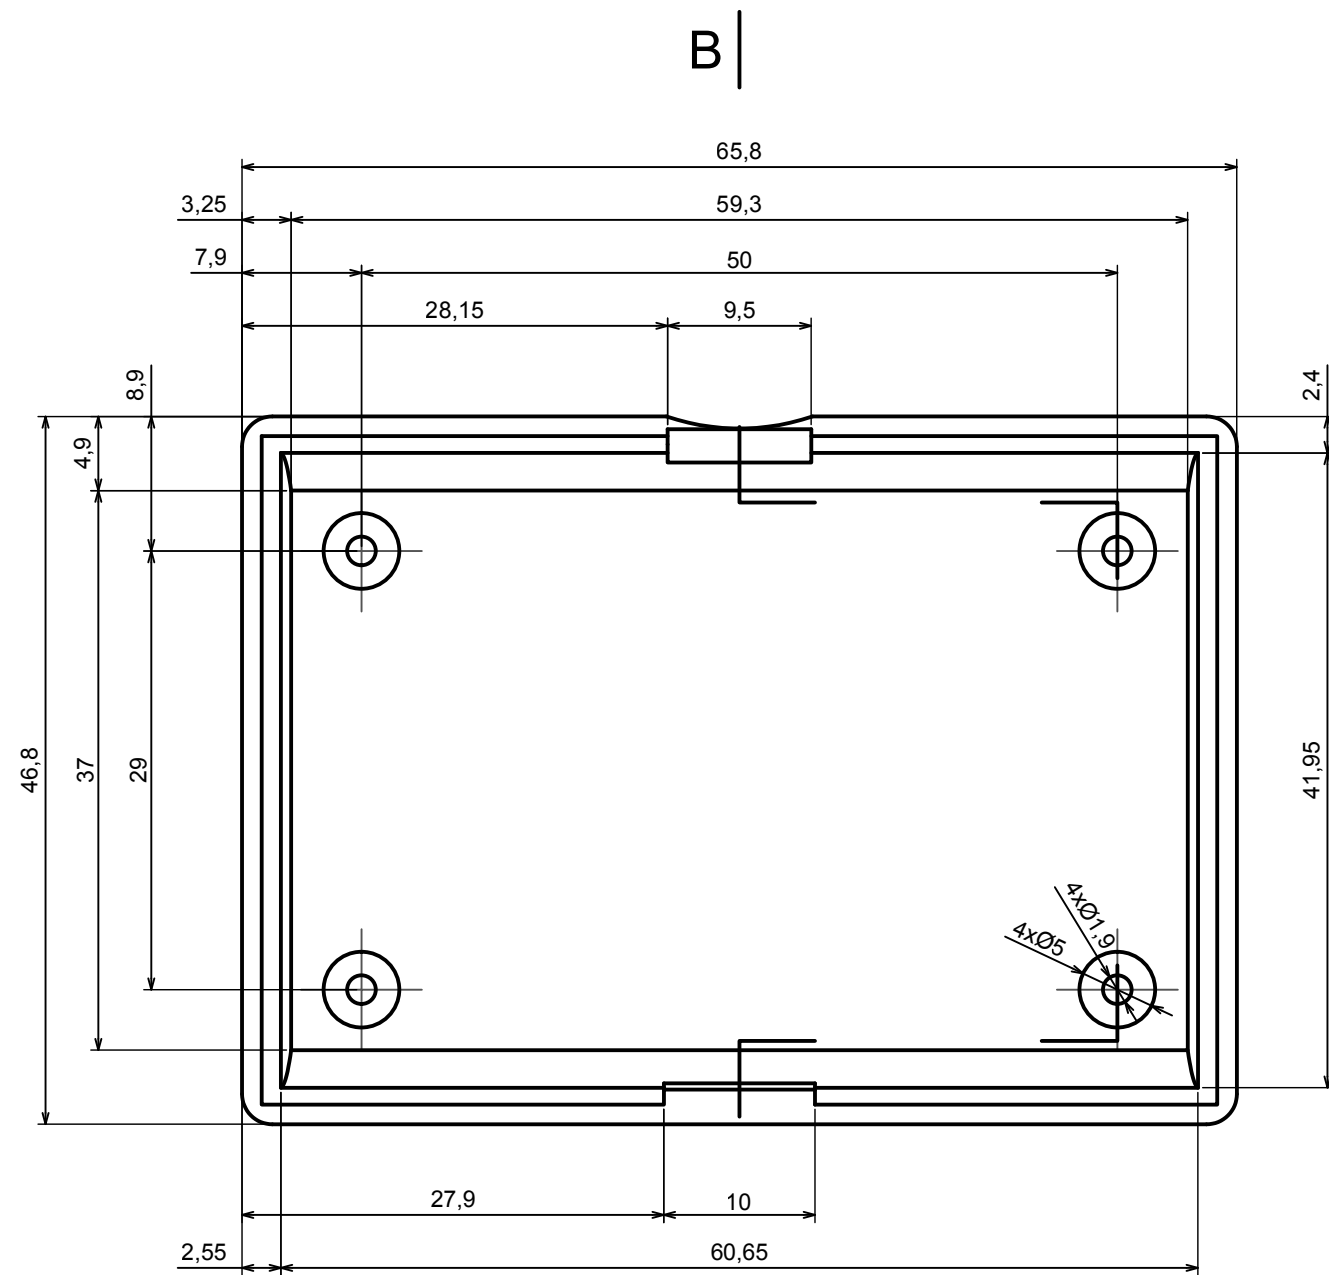

A |

A |

A-A

All rights reserved, Copyright Kradex 2018

Product model Enclosure Z94 - Assembly

Format: A3 Material: PS, ABS

Scale 2:1 Tolerance: +/- 0.5

B |

All rights reserved, Copyright Kradox 2018

Product model: Enclosure Z94 - Base

Format: A3 Material: PS, ABS

Scale 2:1 Tolerance: +/- 0.5

c |

c |

C-C

All rights reserved, Copyright Kradox 2018

Product model Enclosure Z94 - Cover

Format: A3 Material: PS, ABS

Scale 2:1 Tolerance: +/- 0.5

X-ON Electronics

Largest Supplier of Electrical and Electronic Components

Click to view similar products for [Enclosures, Boxes & Cases](#) category: