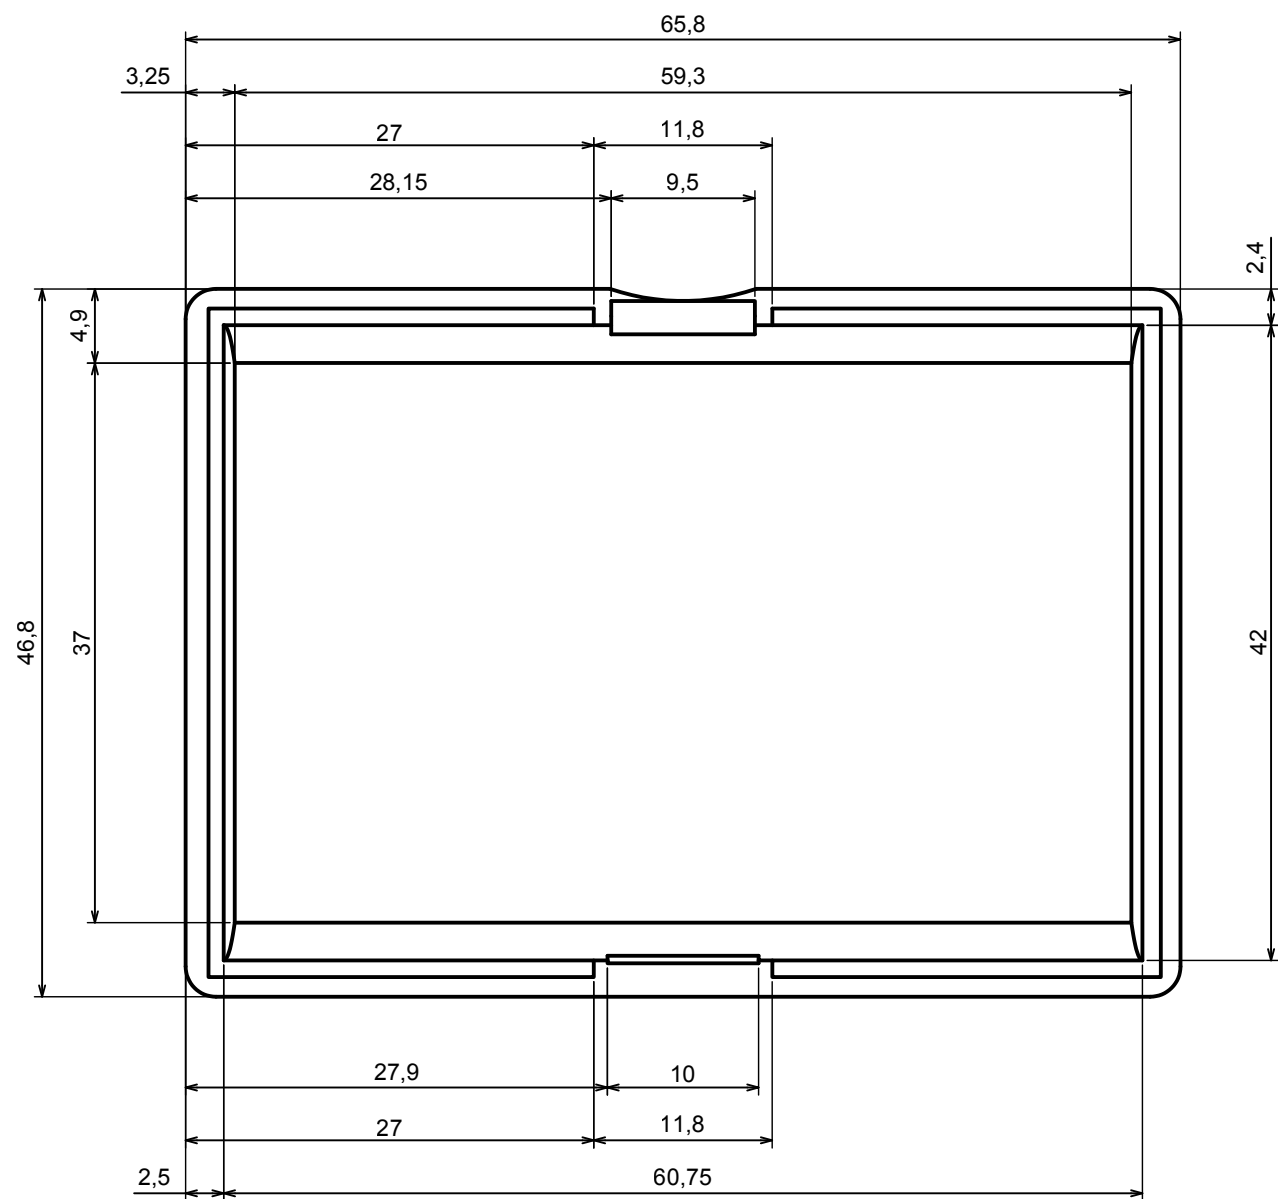

All rights reserved, Copyright Kradox 2018

Product model: Enclosure Z94 - Base

Format: A3 Material: PS, ABS

Scale 2:1 Tolerance: +/- 0.5

c |

c |

C-C

All rights reserved, Copyright Kradox 2018

Product model Enclosure Z94 - Cover

Format: A3 Material: PS, ABS

Scale 2:1 Tolerance: +/- 0.5

X-ON Electronics

Largest Supplier of Electrical and Electronic Components

Click to view similar products for [Enclosures, Boxes & Cases](#) category: