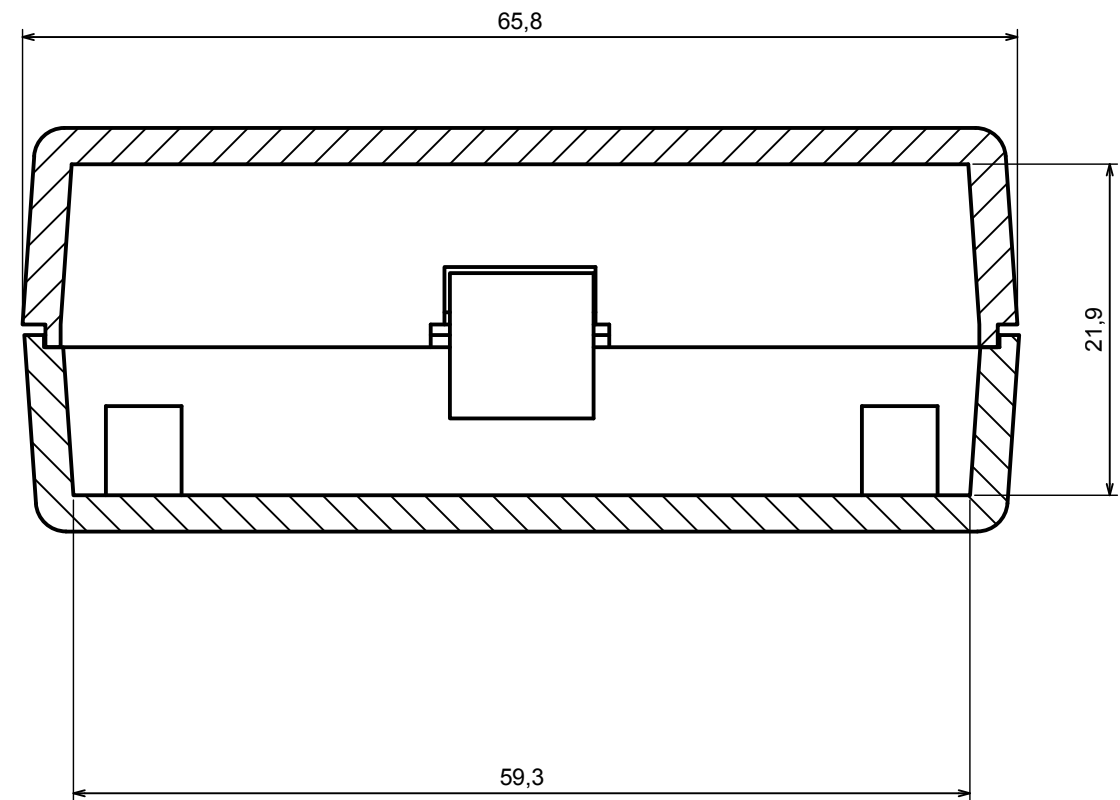

A |

A |

A-A

All rights reserved, Copyright Kradex 2018

Product model Enclosure Z94 - Assembly

Format: A3 Material: PS, ABS

Scale 2:1 Tolerance: +/- 0.5

B |

All rights reserved, Copyright Kradox 2018

Product model: Enclosure Z94 - Base

Format: A3 Material: PS, ABS

Scale 2:1 Tolerance: +/- 0.5

c |

c |

C-C

All rights reserved, Copyright Kradox 2018

Product model Enclosure Z94 - Cover

Format: A3 Material: PS, ABS

Scale 2:1 Tolerance: +/- 0.5

X-ON Electronics

Largest Supplier of Electrical and Electronic Components

Click to view similar products for [Enclosures, Boxes & Cases](#) category: