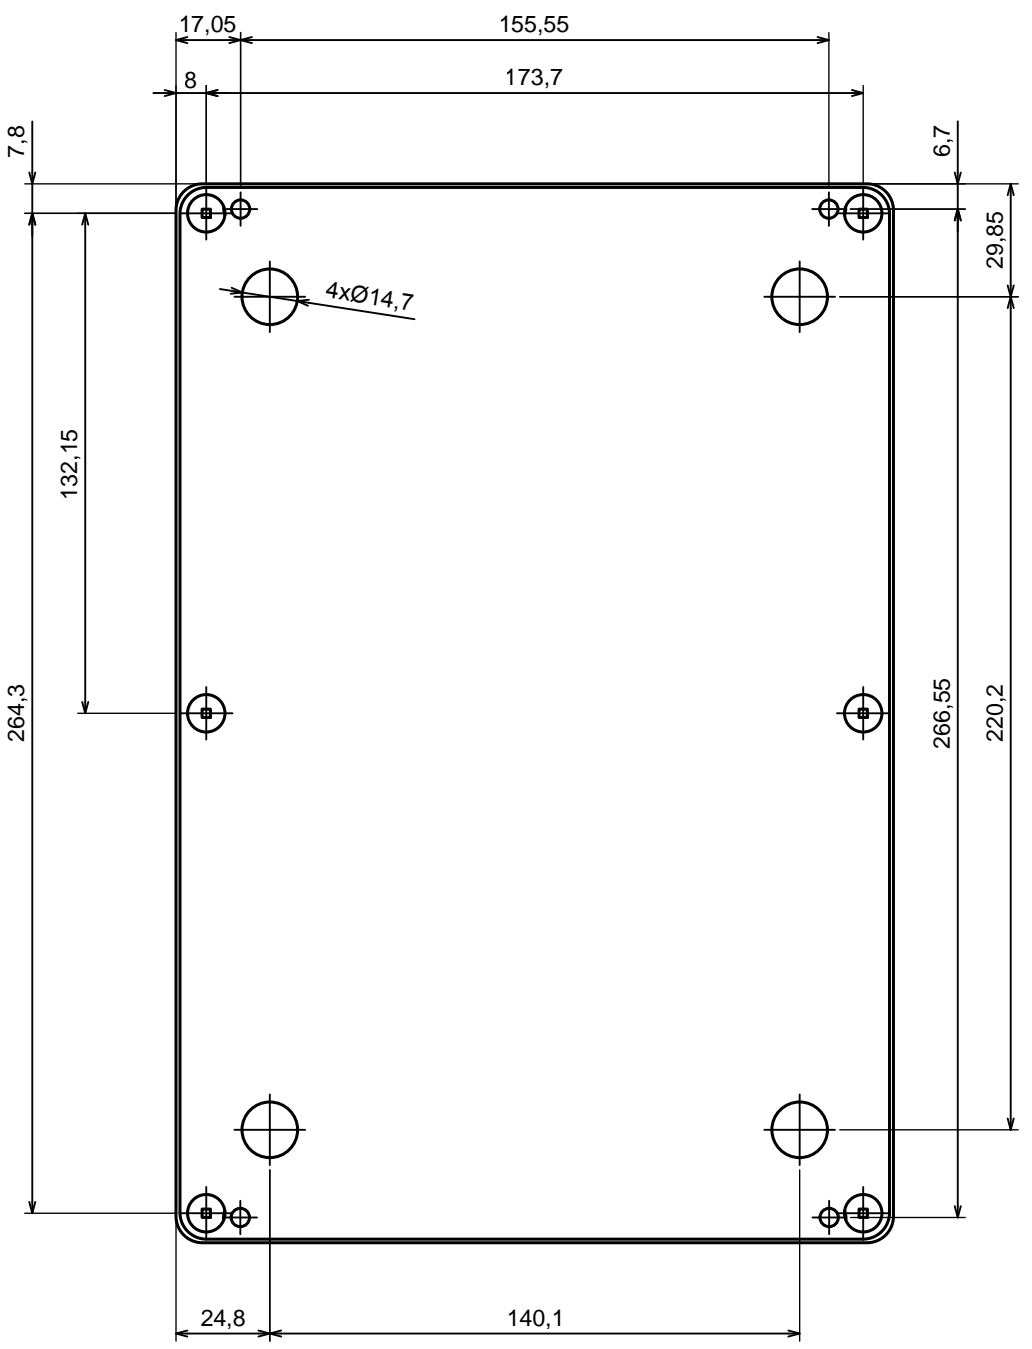

All rights reserved, Copyright Kradex 2016

Product model Enclosure Z95 - assembly

Format: A3 Material: PS, ABS

Scale 1:2 Tolerance: +/- 0.5

All rights reserved, Copyright Kradox 2016	
Product model	Enclosure Z95 - base
Format: A3	Material: PS, ABS
Scale 1:2	Tolerance: +/- 0.5

A |

All rights reserved, Copyright Kradox 2016		
Product model	Enclosure Z95 - cover	
Format: A3	Material: PS, ABS	
Scale 1:2	Tolerance: +/- 0.5	