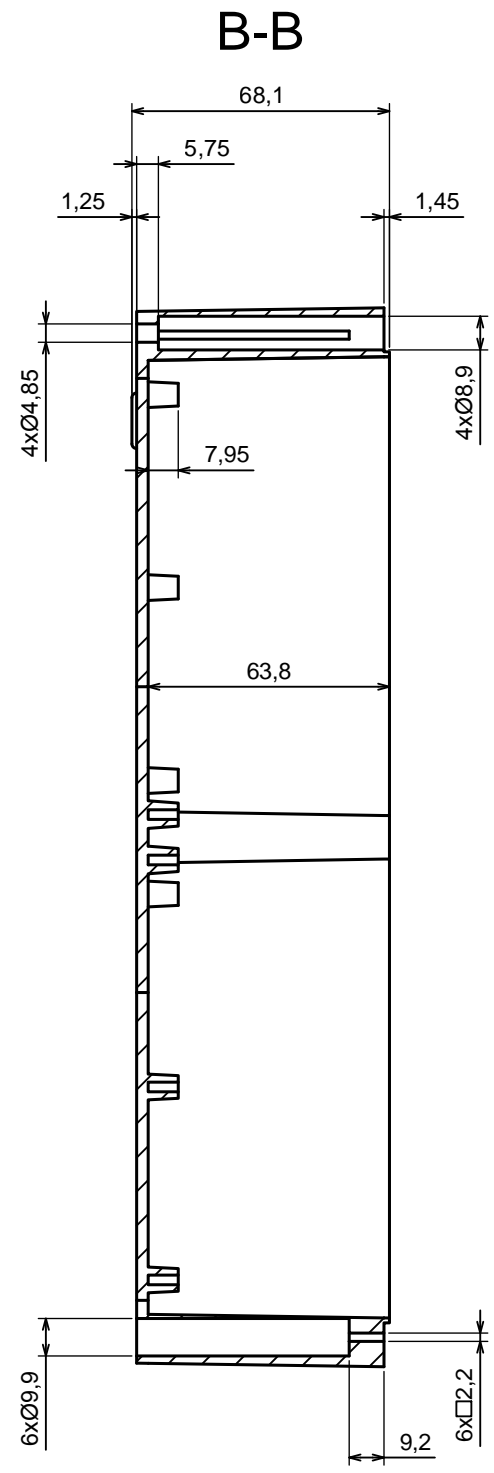

All rights reserved, Copyright Kradex 2016

Product model Enclosure Z95 - assembly

Format: A3 Material: PS, ABS

Scale 1:2 Tolerance: +/- 0.5

All rights reserved, Copyright Kradox 2016	
Product model	Enclosure Z95 - base
Format: A3	Material: PS, ABS
Scale 1:2	Tolerance: +/- 0.5

A |

All rights reserved, Copyright Kradox 2016		
Product model	Enclosure Z95 - cover	
Format: A3	Material: PS, ABS	
Scale 1:2	Tolerance: +/- 0.5	