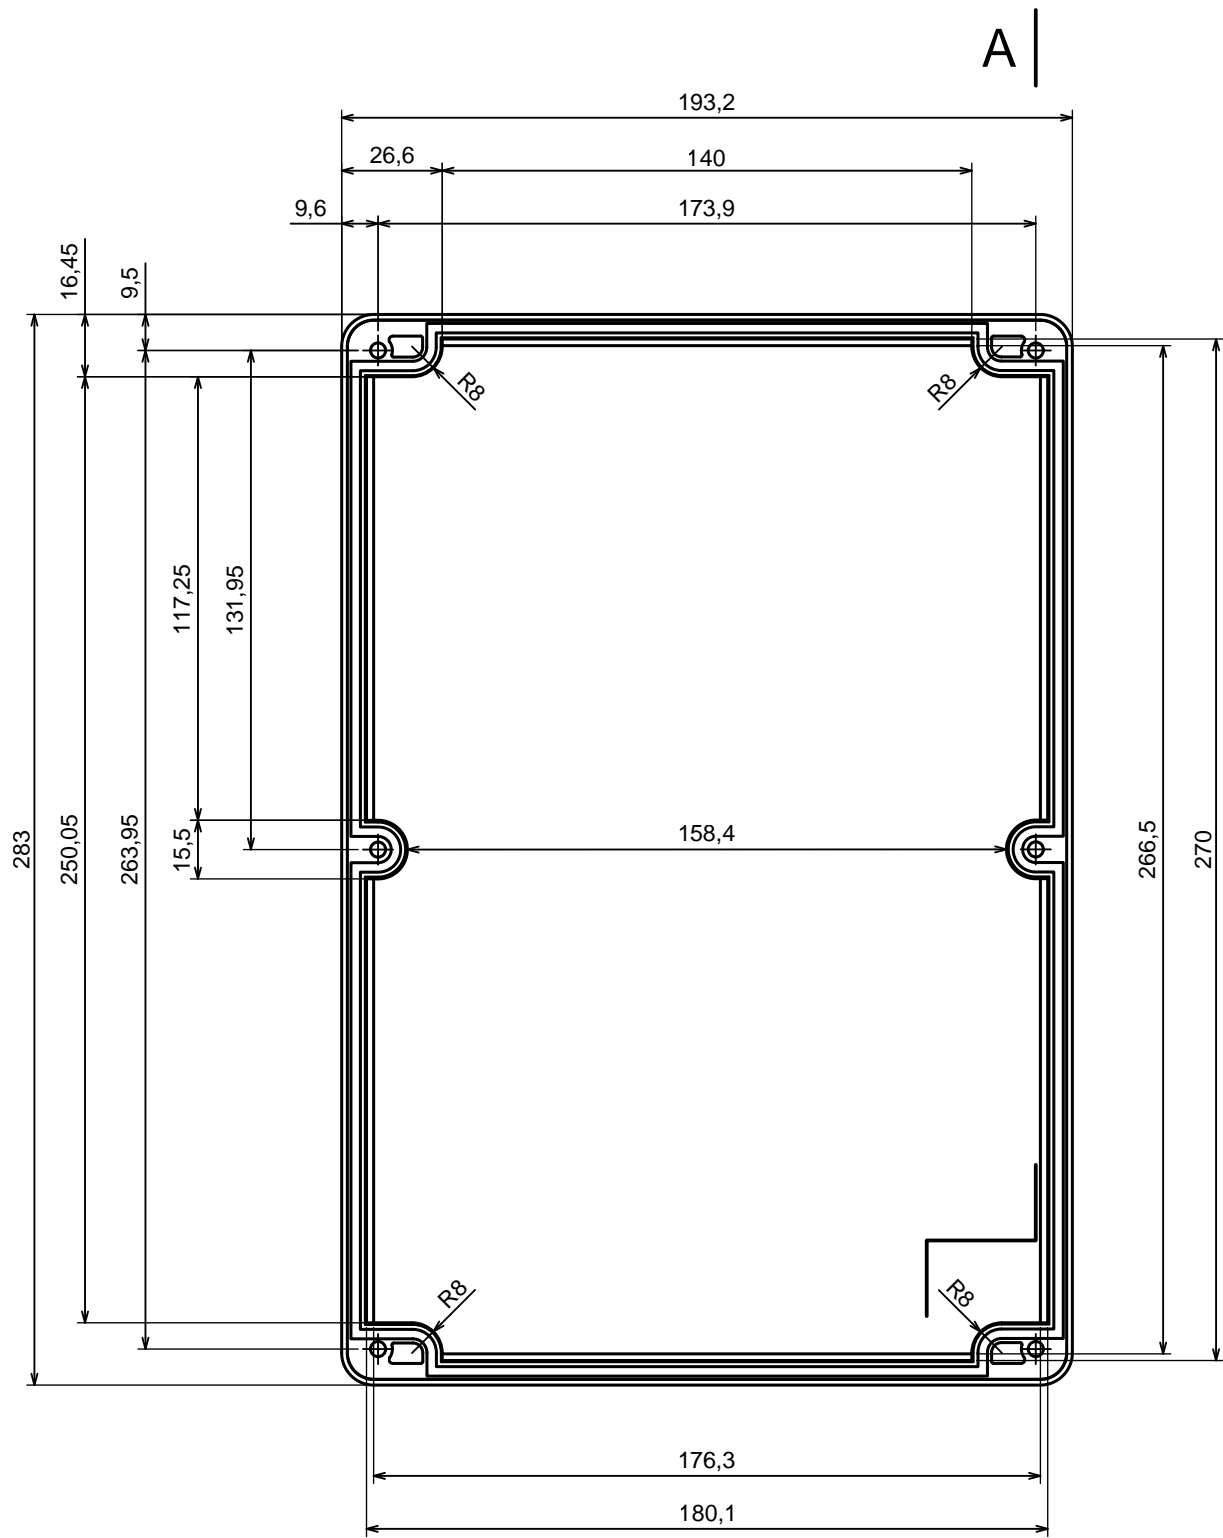

All rights reserved, Copyright Kradex 2016

Product model Enclosure Z95 - assembly

Format: A3 Material: PS, ABS

Scale 1:2 Tolerance: +/- 0.5

All rights reserved, Copyright Kradox 2016	
Product model	Enclosure Z95 - base
Format: A3	Material: PS, ABS
Scale 1:2	Tolerance: +/- 0.5

A |

All rights reserved, Copyright Kradox 2016		
Product model	Enclosure Z95 - cover	
Format: A3	Material: PS, ABS	
Scale 1:2	Tolerance: +/- 0.5	