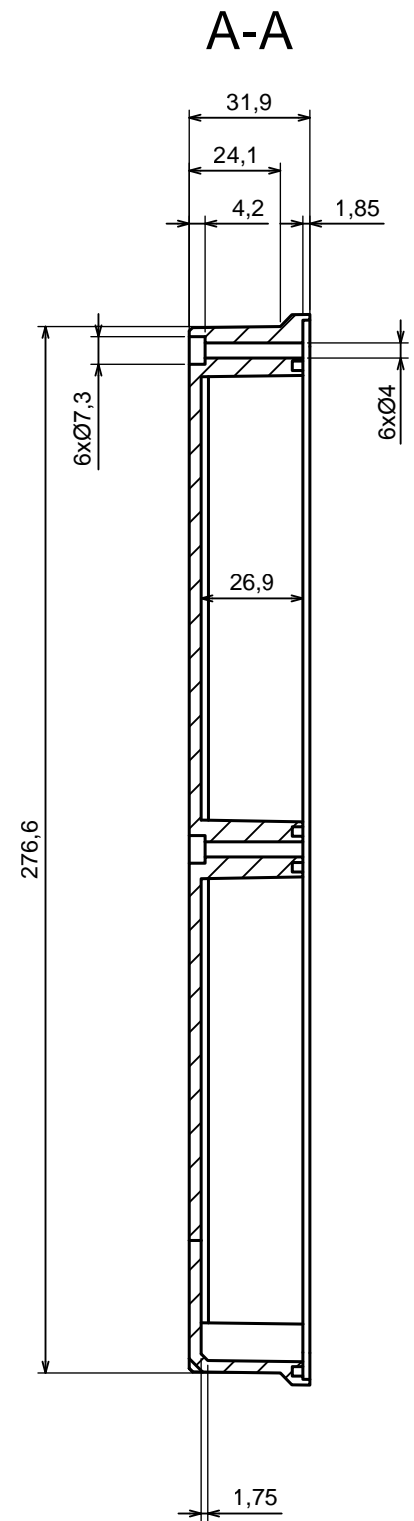

All rights reserved, Copyright Kradex 2016

Product model Enclosure Z95 - assembly

Format: A3 Material: PS, ABS

Scale 1:2 Tolerance: +/- 0.5

All rights reserved, Copyright Kradox 2016	
Product model	Enclosure Z95 - base
Format: A3	Material: PS, ABS
Scale 1:2	Tolerance: +/- 0.5

A |

All rights reserved, Copyright Kradox 2016		
Product model	Enclosure Z95 - cover	
Format: A3	Material: PS, ABS	
Scale 1:2	Tolerance: +/- 0.5	