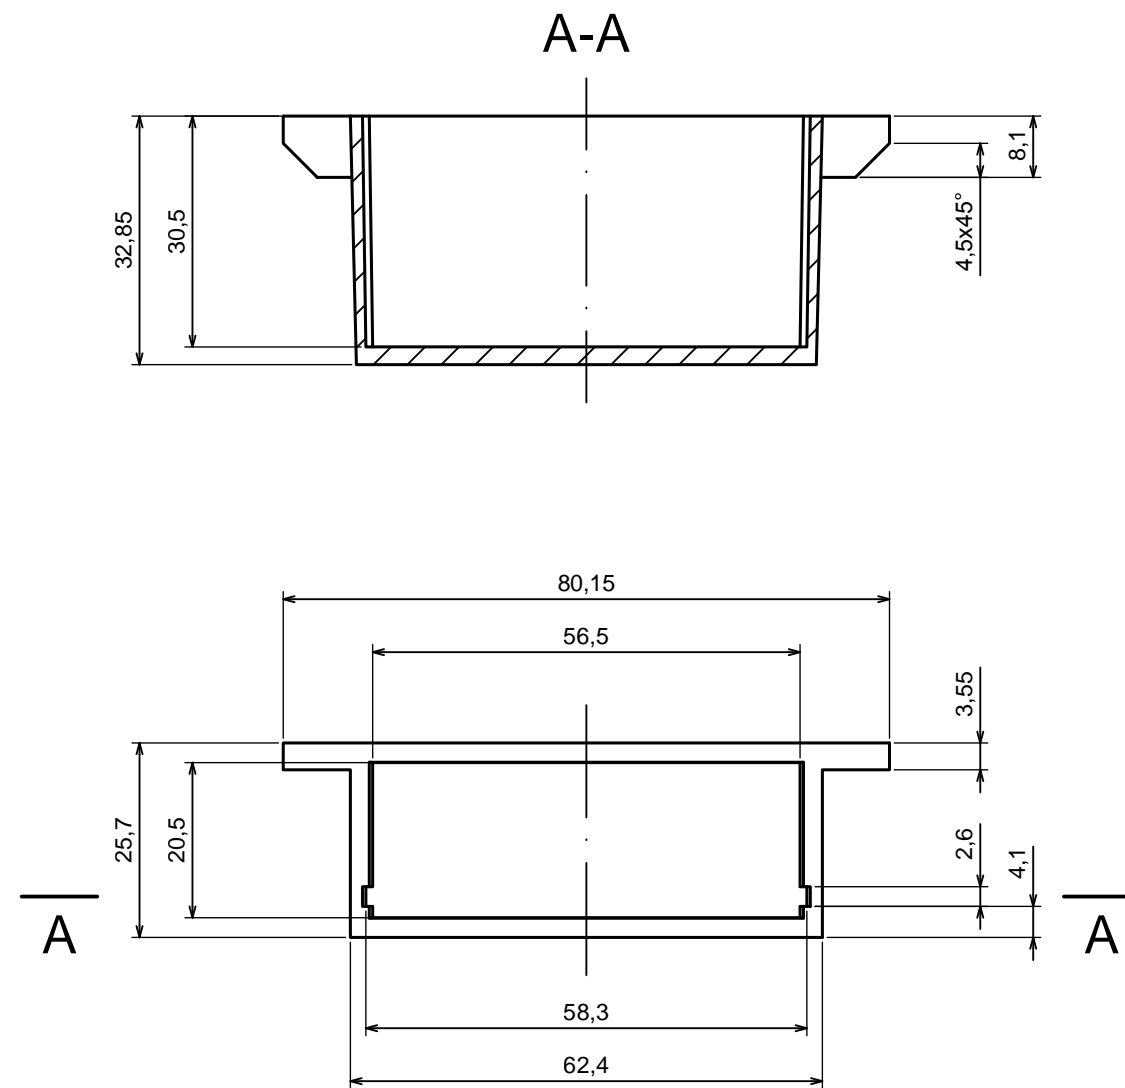

All rights reserved, Copyright Kradox 2016		
Product model	Enclosure Z9 - assembly	
Format: A3	Material: PS, ABS	
Scale 1:1	Tolerance: +/- 0.5	

All rights reserved, Copyright Kradox 2016

Product model Enclosure Z9 - base

Format: A3 Material: PS, ABS

Scale 1:1 Tolerance: +/- 0.5

A-A

All rights reserved, Copyright Kradex 2016

Product model Enclosure Z9 - cover

Format: A3 Material: PS, ABS

Scale 2:1 Tolerance: +/- 0.5

X-ON Electronics