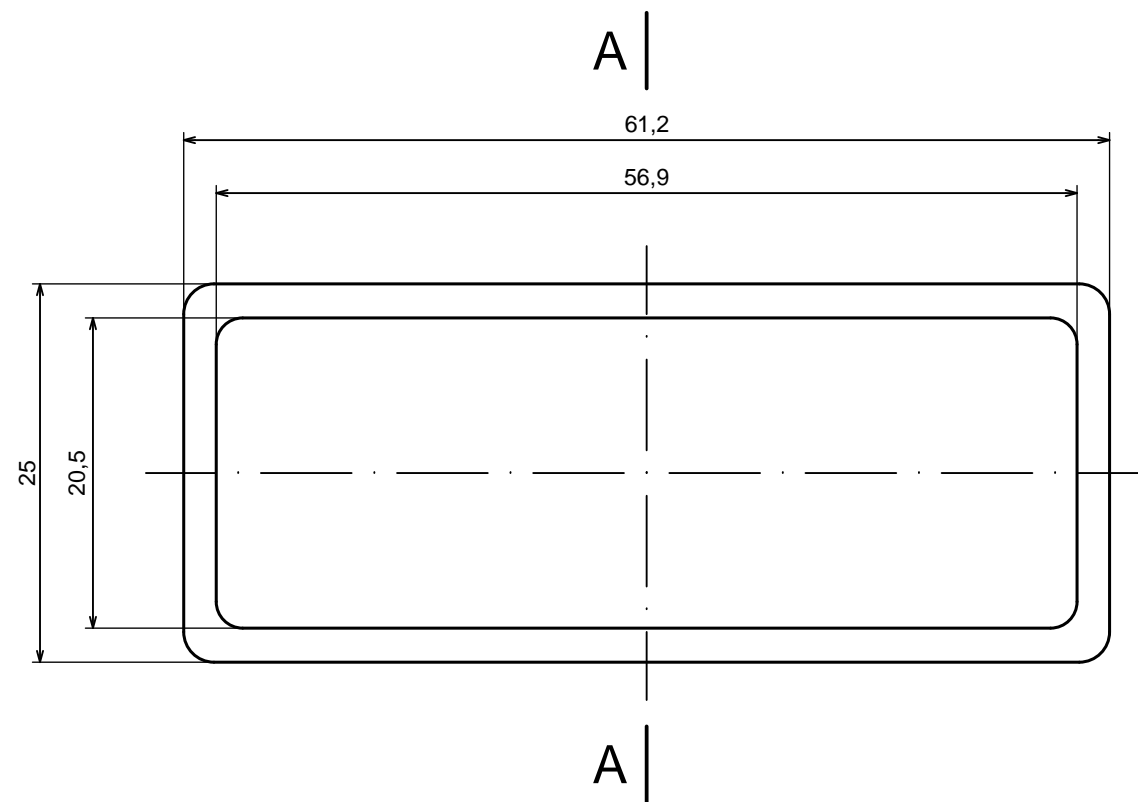

All rights reserved, Copyright Kradox 2016		
Product model	Enclosure Z9 - assembly	
Format: A3	Material: PS, ABS	
Scale 1:1	Tolerance: +/- 0.5	

All rights reserved, Copyright Kradox 2016

Product model Enclosure Z9 - base

Format: A3 Material: PS, ABS

Scale 1:1 Tolerance: +/- 0.5

A-A

All rights reserved, Copyright Kradex 2016

Product model Enclosure Z9 - cover

Format: A3 Material: PS, ABS

Scale 2:1 Tolerance: +/- 0.5

X-ON Electronics