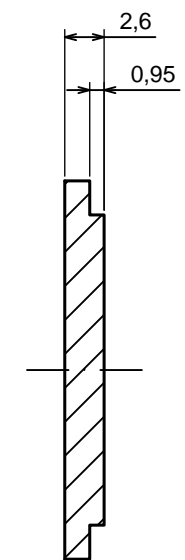

All rights reserved, Copyright Kradox 2016		
Product model	Enclosure Z9 - assembly	
Format: A3	Material: PS, ABS	
Scale 1:1	Tolerance: +/- 0.5	

All rights reserved, Copyright Kradox 2016

Product model Enclosure Z9 - base

Format: A3 Material: PS, ABS

Scale 1:1 Tolerance: +/- 0.5

A-A

All rights reserved, Copyright Kradex 2016

Product model    Enclosure Z9 - cover

Format: A3    Material: PS, ABS

Scale 2:1    Tolerance: +/- 0.5