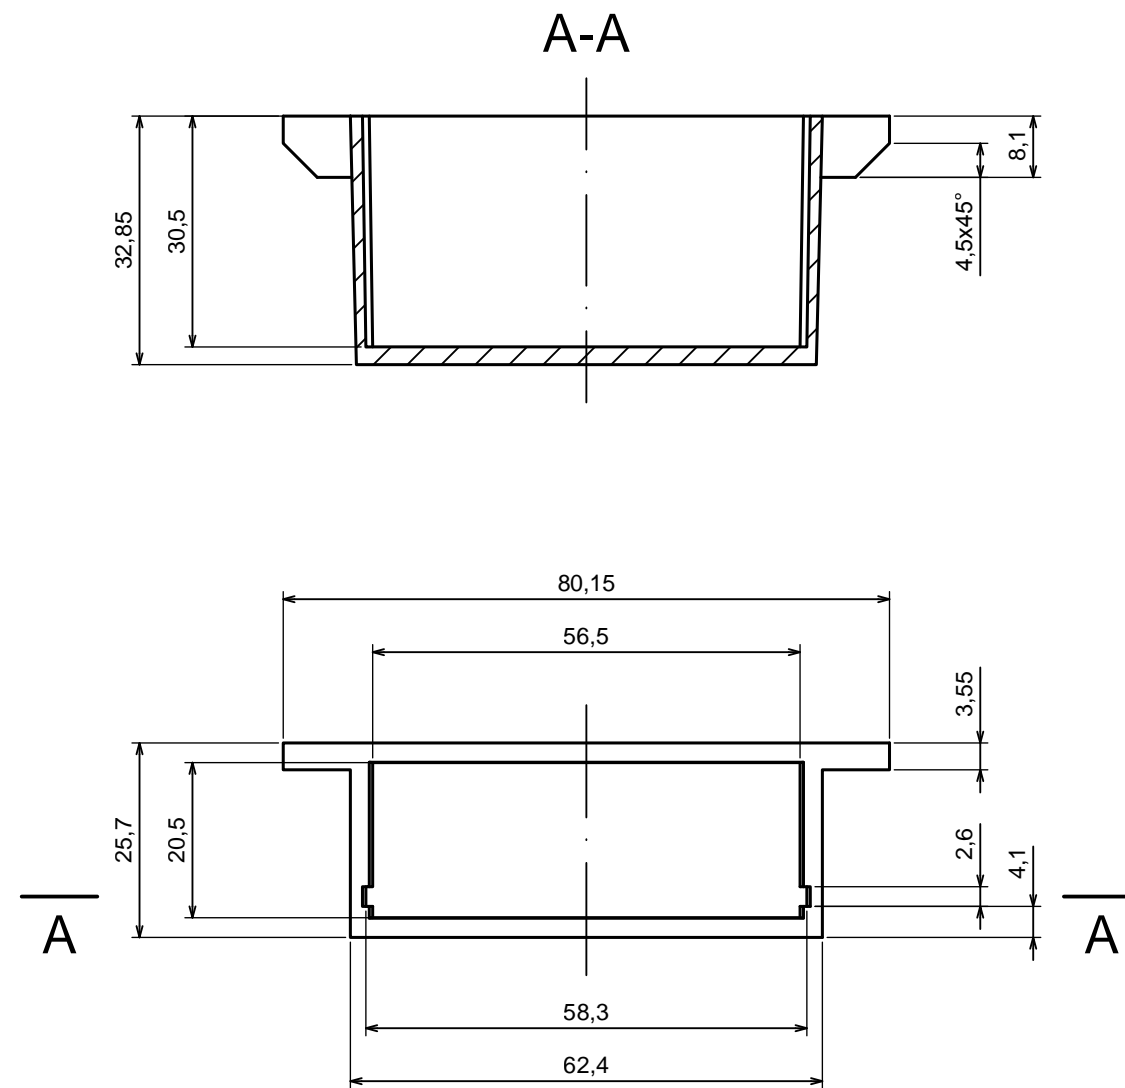

All rights reserved, Copyright Kradox 2016		
Product model	Enclosure Z9 - assembly	
Format: A3	Material: PS, ABS	
Scale 1:1	Tolerance: +/- 0.5	

All rights reserved, Copyright Kradox 2016

Product model Enclosure Z9 - base

Format: A3 Material: PS, ABS

Scale 1:1 Tolerance: +/- 0.5

A-A

All rights reserved, Copyright Kradex 2016

Product model    Enclosure Z9 - cover

Format: A3    Material: PS, ABS

Scale 2:1    Tolerance: +/- 0.5