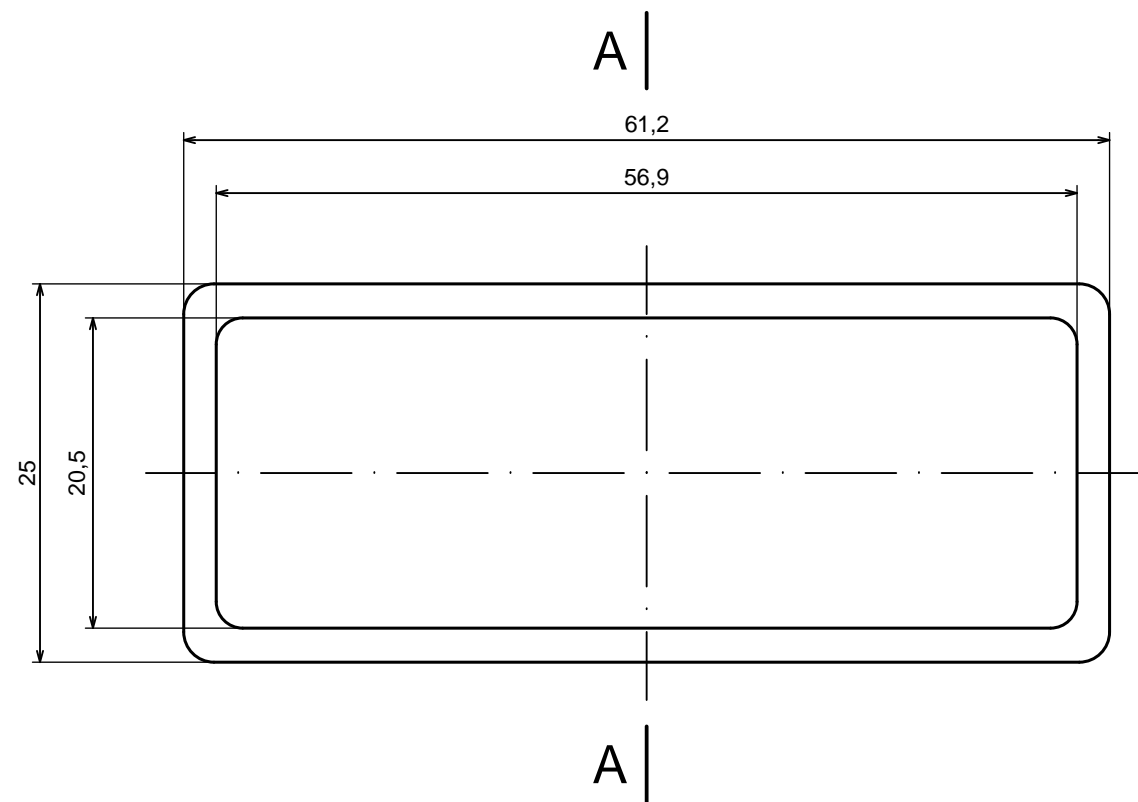

All rights reserved, Copyright Kradox 2016		
Product model	Enclosure Z9 - assembly	
Format: A3	Material: PS, ABS	
Scale 1:1	Tolerance: +/- 0.5	

All rights reserved, Copyright Kradox 2016

Product model Enclosure Z9 - base

Format: A3 Material: PS, ABS

Scale 1:1 Tolerance: +/- 0.5

A-A

All rights reserved, Copyright Kradex 2016

Product model    Enclosure Z9 - cover

Format: A3    Material: PS, ABS

Scale 2:1    Tolerance: +/- 0.5