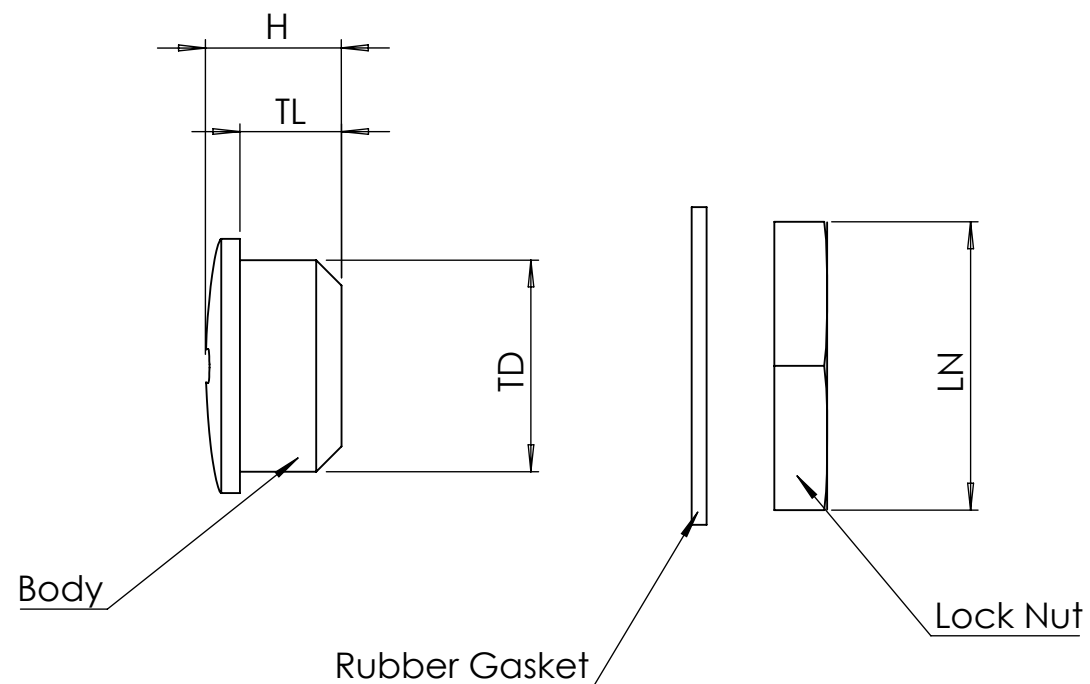

C

D E

Zašlepka model	TD	TL	H	LN	CD
	mm	mm	mm	mm	mm
ZCG M12 PLUG	12	8,5	12,5	18	15
ZCG M16 PLUG	16	9	13	22	19
ZCG M20 PLUG	20	9	13	27	25
ZCG PG7 PLUG	12,5	8,5	12,5	18	15
ZCG PG9 PLUG	15,2	9	13	22	19
ZCG PG11 PLUG	18,6	9	13	24	22
ZCG PG13,5 PLUG	20,4	9	13	27	25
ZCG PG16 PLUG	22,5	10	14,5	30	27

All rights reserved, Copyright Kradex 2024

Product model	ZCG PLUG	
Format: A3	Material: Polyamide	
Scale 1:1	Tolerance: +/- 0.5	

X-ON Electronics

Largest Supplier of Electrical and Electronic Components

Click to view similar products for [Enclosures, Boxes & Cases](#) category: