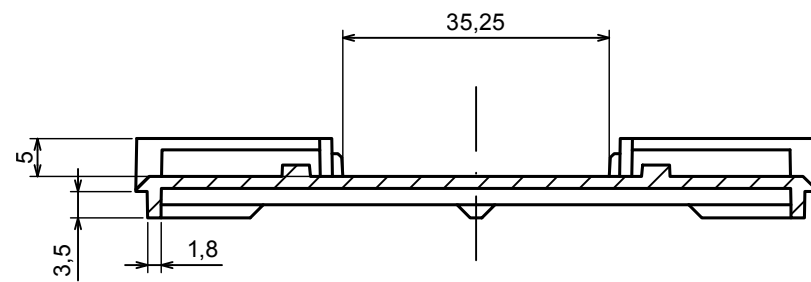

| | | |
|--|--------------------|---|
| All rights reserved. Copyright Kradox 2021 | | |
| Product model | ZD1002 - Assembly | |
| Format: A3 | Material: ABS |  |
| Scale 2:1 | Tolerance: +/- 0,3 | |

A-A

| | | |
|--|--------------------|---|
| All rights reserved. Copyright Kradex 2021 | | |
| Product model | ZD1002 - Base | |
| Format: A3 | Material: ABS |  |
| Scale 1:1 | Tolerance: +/- 0,3 | |

D-D

All rights reserved. Copyright Kradox 2021

Product model ZD1002 - Cover

Format: A3 Material: ABS

Scale 1:1 Tolerance: +/- 0,3

| | | |
|--|--------------------|---|
| All rights reserved. Copyright Kradox 2021 | | |
| Product model | ZD1002 - Hook | |
| Format: A3 | Material: ABS |  |
| Scale 5:1 | Tolerance: +/- 0,3 | |