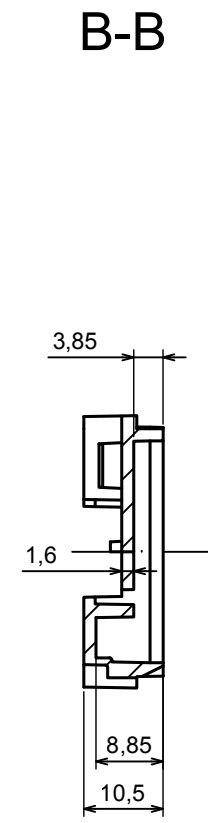

| | | |
|--|--------------------|---|
| All rights reserved. Copyright Kradox 2021 | | |
| Product model | ZD1002 - Assembly | |
| Format: A3 | Material: ABS |  |
| Scale 2:1 | Tolerance: +/- 0,3 | |

A-A

| | | |
|--|--------------------|---|
| All rights reserved. Copyright Kradex 2021 | | |
| Product model | ZD1002 - Base | |
| Format: A3 | Material: ABS |  |
| Scale 1:1 | Tolerance: +/- 0,3 | |

D-D

All rights reserved. Copyright Kradox 2021

Product model ZD1002 - Cover

Format: A3 Material: ABS

Scale 1:1 Tolerance: +/- 0,3

| | | |
|--|--------------------|---|
| All rights reserved. Copyright Kradox 2021 | | |
| Product model | ZD1002 - Hook | |
| Format: A3 | Material: ABS |  |
| Scale 5:1 | Tolerance: +/- 0,3 | |