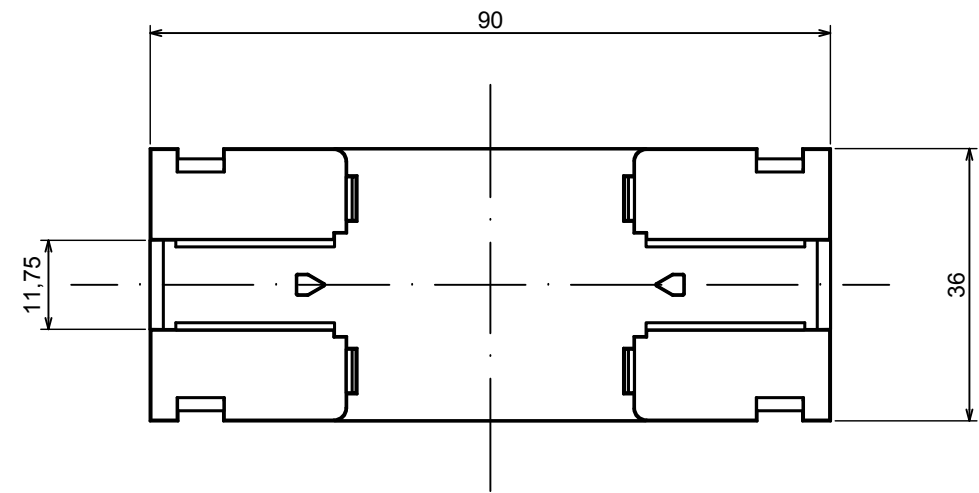

| | | |
|--|--------------------|---|
| All rights reserved. Copyright Kradox 2021 | | |
| Product model | ZD1002 - Assembly | |
| Format: A3 | Material: ABS |  |
| Scale 2:1 | Tolerance: +/- 0,3 | |

A-A

| | | |
|--|--------------------|---|
| All rights reserved. Copyright Kradex 2021 | | |
| Product model | ZD1002 - Base | |
| Format: A3 | Material: ABS |  |
| Scale 1:1 | Tolerance: +/- 0,3 | |

D-D

All rights reserved. Copyright Kradox 2021

Product model ZD1002 - Cover

Format: A3 Material: ABS

Scale 1:1 Tolerance: +/- 0,3

| | | |
|--|--------------------|---|
| All rights reserved. Copyright Kradox 2021 | | |
| Product model | ZD1002 - Hook | |
| Format: A3 | Material: ABS |  |
| Scale 5:1 | Tolerance: +/- 0,3 | |