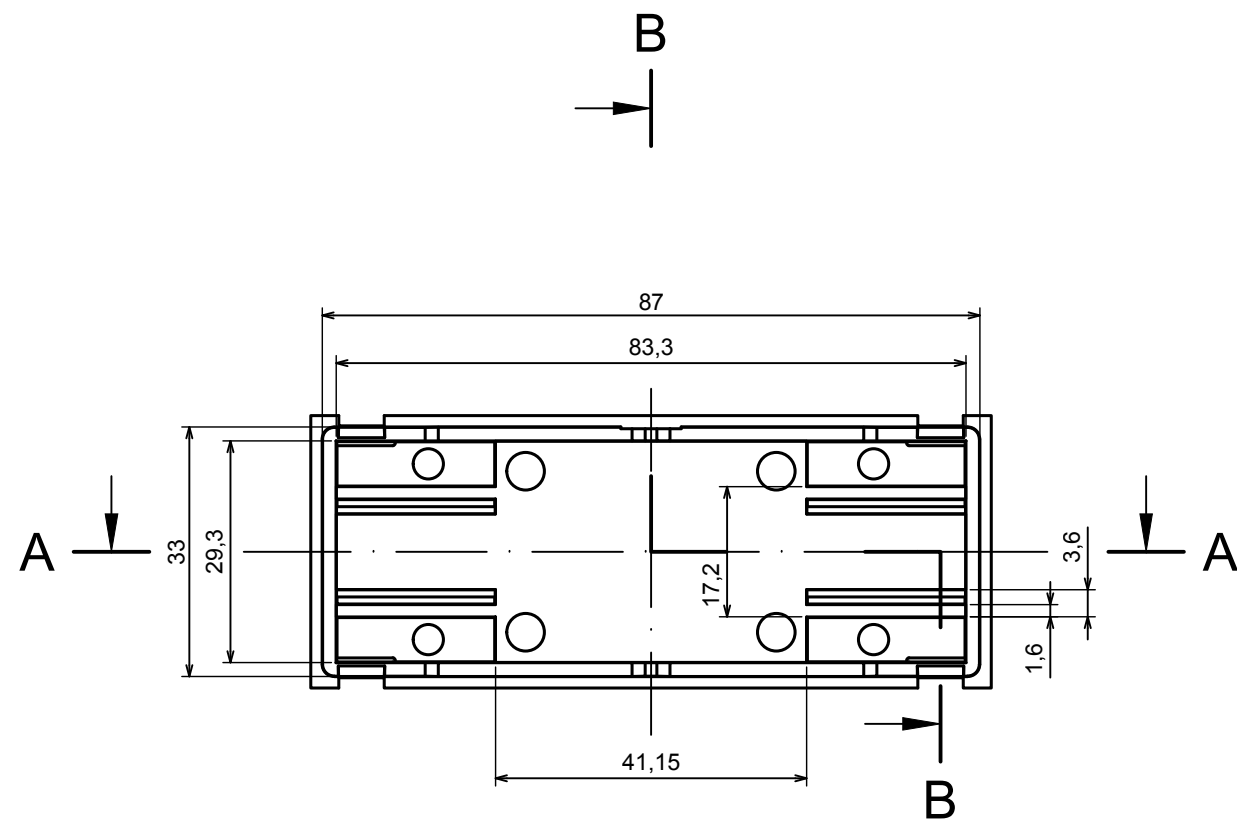

| | | |
|--|--------------------|---|
| All rights reserved. Copyright Kradox 2021 | | |
| Product model | ZD1002 - Assembly | |
| Format: A3 | Material: ABS |  |
| Scale 2:1 | Tolerance: +/- 0,3 | |

A-A

| | | |
|--|--------------------|---|
| All rights reserved. Copyright Kradex 2021 | | |
| Product model | ZD1002 - Base | |
| Format: A3 | Material: ABS |  |
| Scale 1:1 | Tolerance: +/- 0,3 | |

D-D

All rights reserved. Copyright Kradox 2021

Product model ZD1002 - Cover

Format: A3 Material: ABS

Scale 1:1 Tolerance: +/- 0,3

| | | |
|--|--------------------|---|
| All rights reserved. Copyright Kradox 2021 | | |
| Product model | ZD1002 - Hook | |
| Format: A3 | Material: ABS |  |
| Scale 5:1 | Tolerance: +/- 0,3 | |