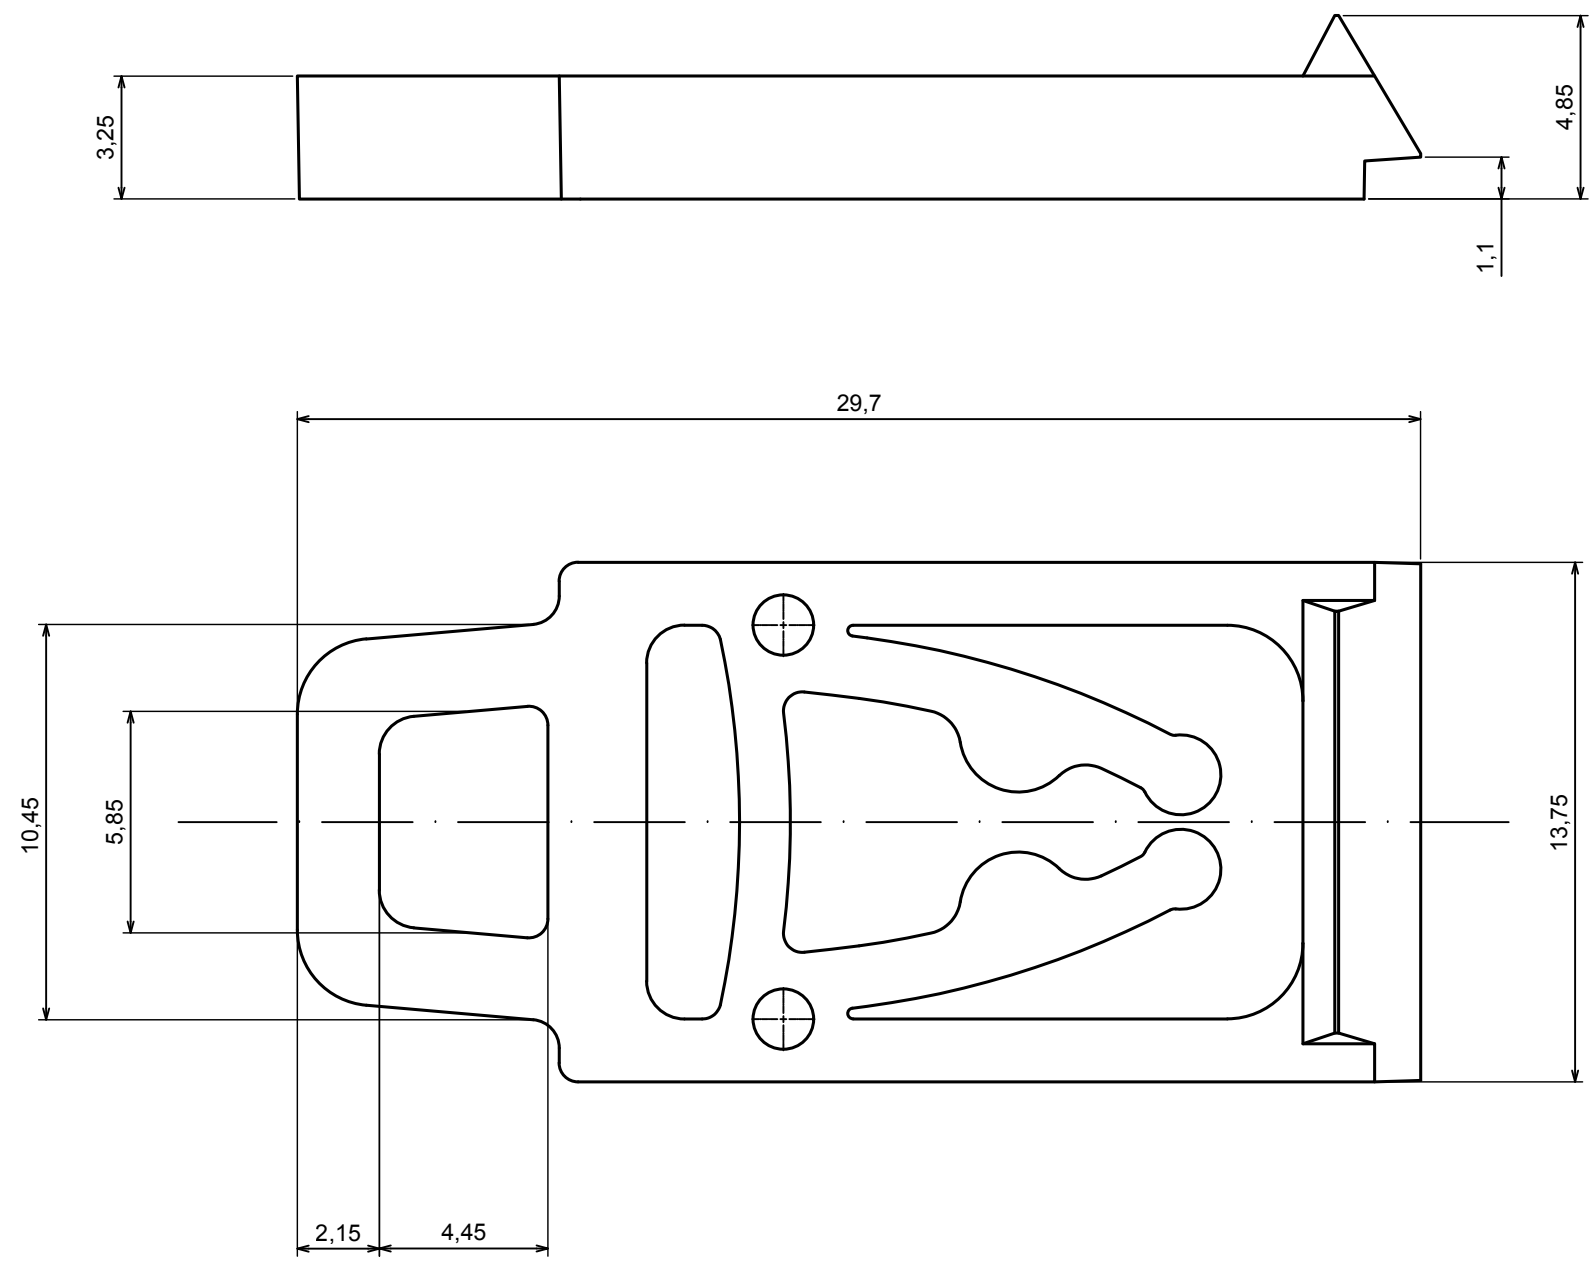

| | | |
|--|--------------------|---|
| All rights reserved. Copyright Kradox 2021 | | |
| Product model | ZD1002 - Assembly | |
| Format: A3 | Material: ABS |  |
| Scale 2:1 | Tolerance: +/- 0,3 | |

A-A

| | | |
|--|--------------------|---|
| All rights reserved. Copyright Kradex 2021 | | |
| Product model | ZD1002 - Base | |
| Format: A3 | Material: ABS |  |
| Scale 1:1 | Tolerance: +/- 0,3 | |

D-D

All rights reserved. Copyright Kradox 2021

Product model ZD1002 - Cover

Format: A3 Material: ABS

Scale 1:1 Tolerance: +/- 0,3

| | | |
|--|--------------------|---|
| All rights reserved. Copyright Kradox 2021 | | |
| Product model | ZD1002 - Hook | |
| Format: A3 | Material: ABS |  |
| Scale 5:1 | Tolerance: +/- 0,3 | |