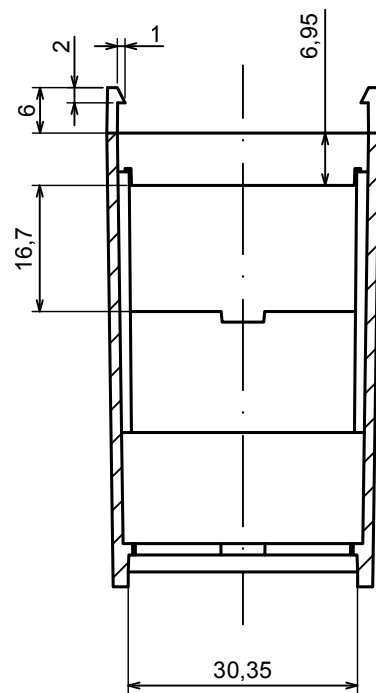

| | | |
|--|--------------------|---|
| All rights reserved. Copyright Kradox 2021 | | |
| Product model | ZD1002 - Assembly | |
| Format: A3 | Material: ABS |  |
| Scale 2:1 | Tolerance: +/- 0,3 | |

A-A

| | | |
|--|--------------------|---|
| All rights reserved. Copyright Kradex 2021 | | |
| Product model | ZD1002 - Base | |
| Format: A3 | Material: ABS |  |
| Scale 1:1 | Tolerance: +/- 0,3 | |

D-D

All rights reserved. Copyright Kradox 2021

Product model ZD1002 - Cover

Format: A3 Material: ABS

Scale 1:1 Tolerance: +/- 0,3

| | | |
|--|--------------------|---|
| All rights reserved. Copyright Kradox 2021 | | |
| Product model | ZD1002 - Hook | |
| Format: A3 | Material: ABS |  |
| Scale 5:1 | Tolerance: +/- 0,3 | |