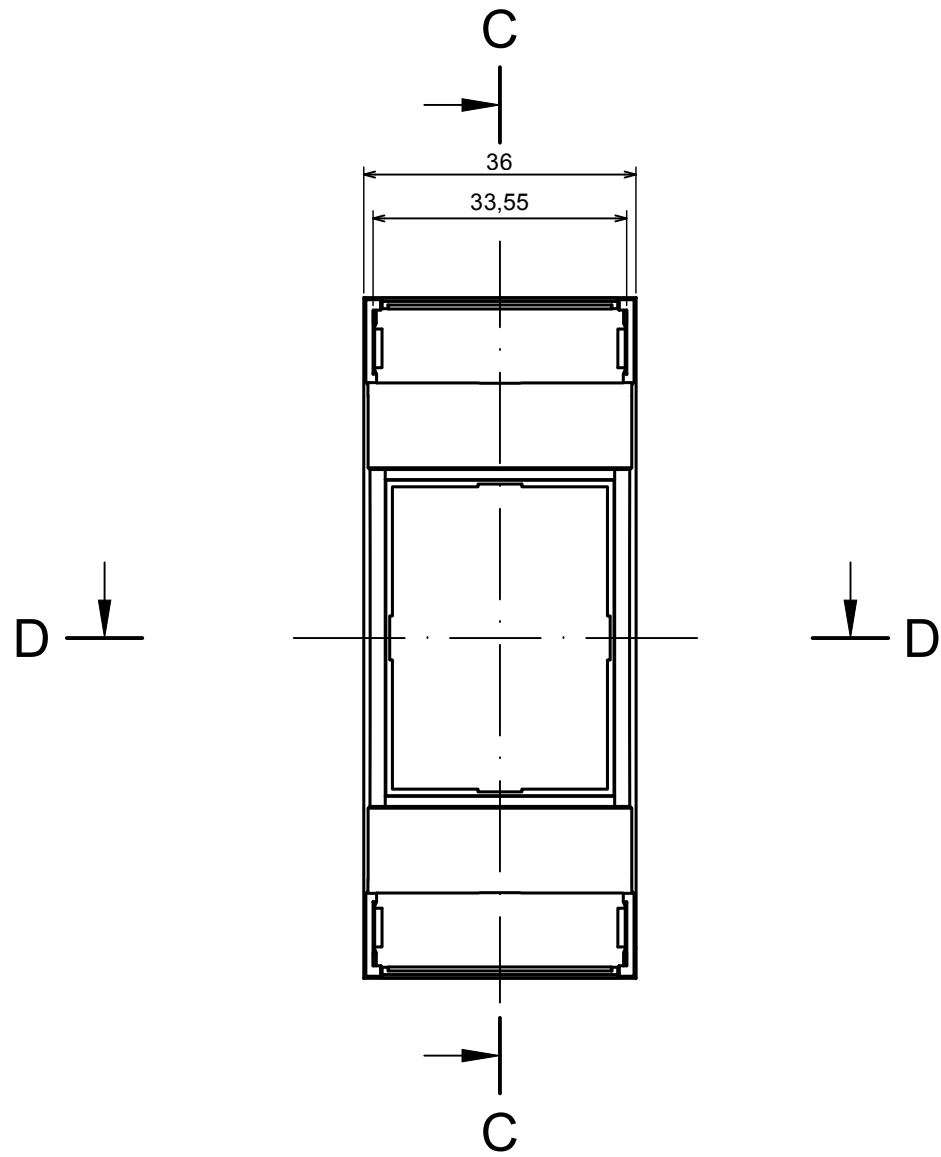

| | | |
|--|--------------------|---|
| All rights reserved. Copyright Kradox 2021 | | |
| Product model | ZD1002 - Assembly | |
| Format: A3 | Material: ABS |  |
| Scale 2:1 | Tolerance: +/- 0,3 | |

A-A

| | | |
|--|--------------------|---|
| All rights reserved. Copyright Kradex 2021 | | |
| Product model | ZD1002 - Base | |
| Format: A3 | Material: ABS |  |
| Scale 1:1 | Tolerance: +/- 0,3 | |

D-D

All rights reserved. Copyright Kradox 2021

Product model ZD1002 - Cover

Format: A3 Material: ABS

Scale 1:1 Tolerance: +/- 0,3

| | | |
|--|--------------------|---|
| All rights reserved. Copyright Kradox 2021 | | |
| Product model | ZD1002 - Hook | |
| Format: A3 | Material: ABS |  |
| Scale 5:1 | Tolerance: +/- 0,3 | |