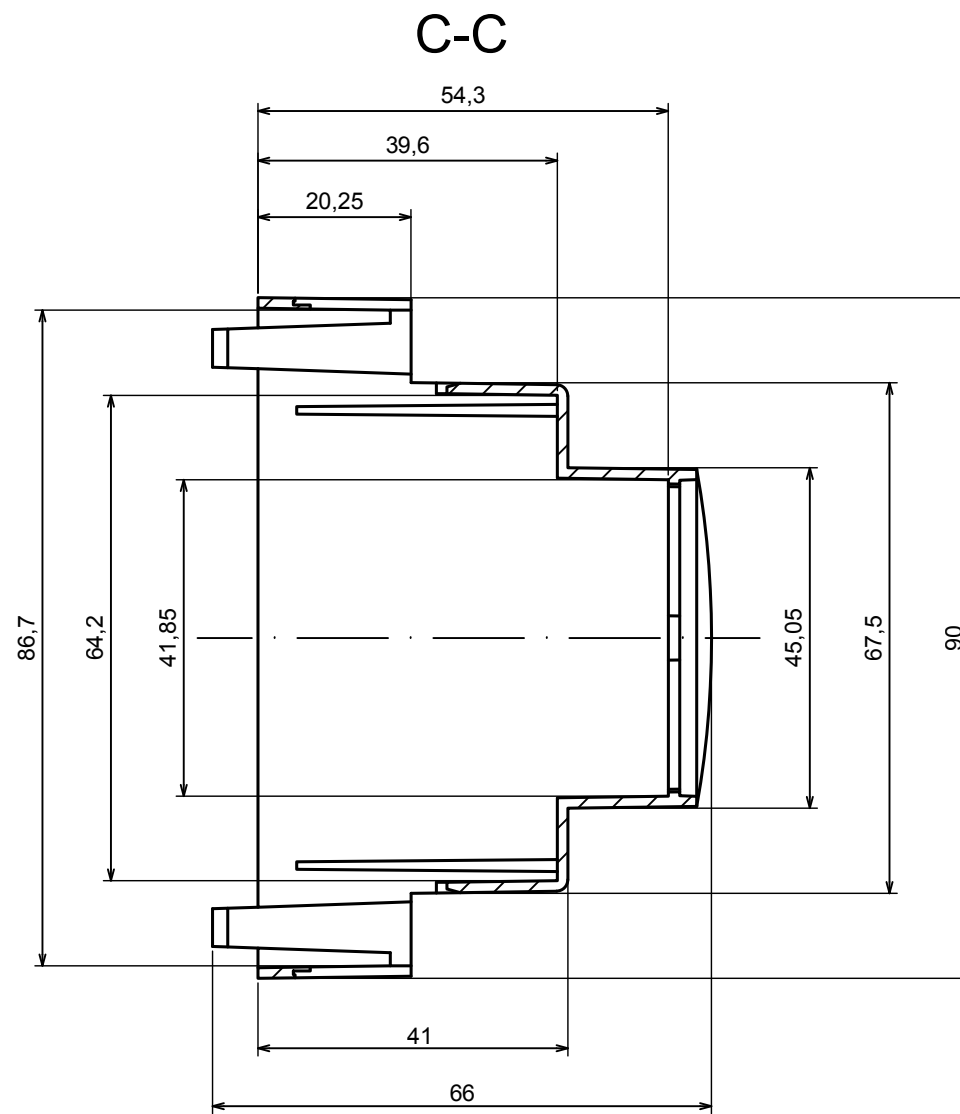

| | | |
|--|--------------------|---|
| All rights reserved. Copyright Kradox 2021 | | |
| Product model | ZD1002 - Assembly | |
| Format: A3 | Material: ABS |  |
| Scale 2:1 | Tolerance: +/- 0,3 | |

A-A

| | | |
|--|--------------------|---|
| All rights reserved. Copyright Kradex 2021 | | |
| Product model | ZD1002 - Base | |
| Format: A3 | Material: ABS |  |
| Scale 1:1 | Tolerance: +/- 0,3 | |

D-D

All rights reserved. Copyright Kradox 2021

Product model ZD1002 - Cover

Format: A3 Material: ABS

Scale 1:1 Tolerance: +/- 0,3

| | | |
|--|--------------------|---|
| All rights reserved. Copyright Kradox 2021 | | |
| Product model | ZD1002 - Hook | |
| Format: A3 | Material: ABS |  |
| Scale 5:1 | Tolerance: +/- 0,3 | |