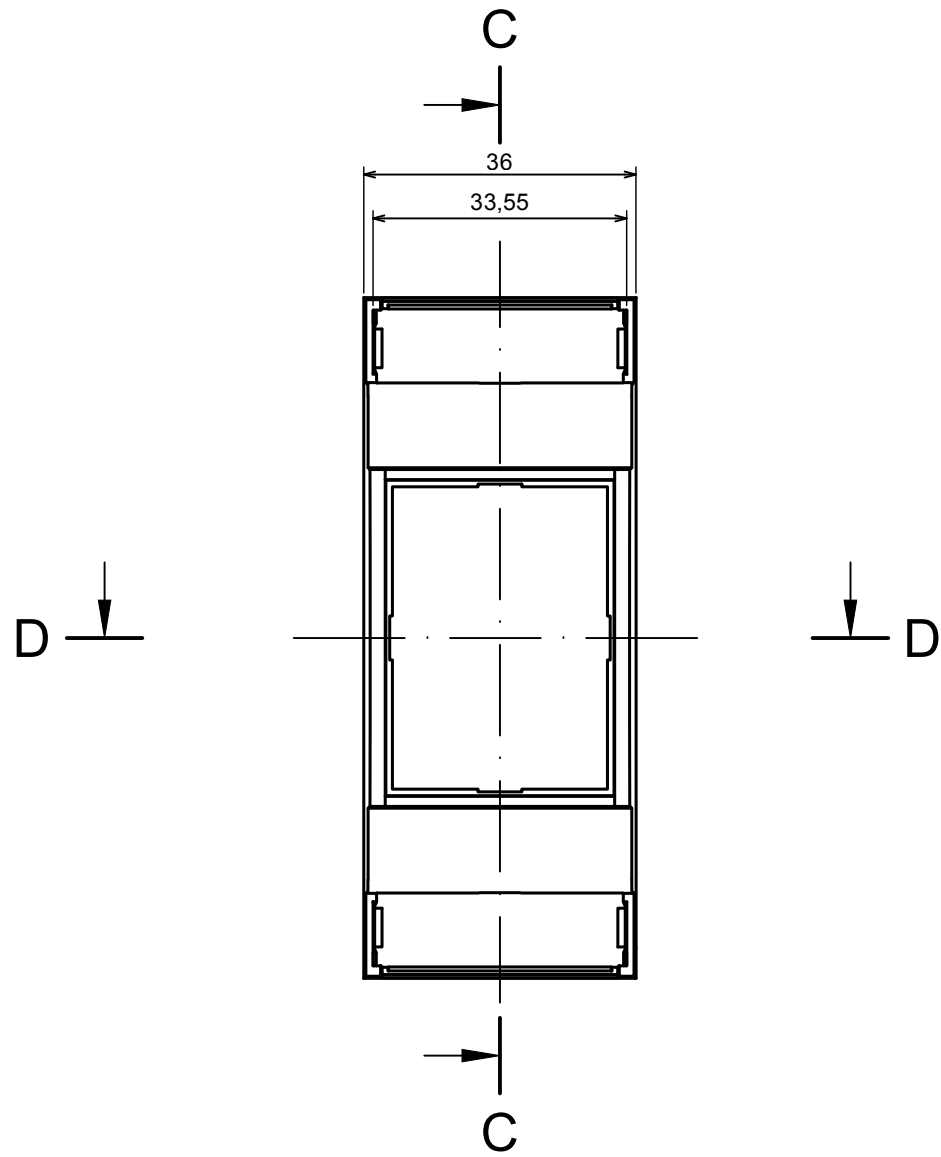

All rights reserved. Copyright Kradox 2021		
Product model	ZD1002 - Assembly	
Format: A3	Material: ABS	
Scale 2:1	Tolerance: +/- 0,3	

B-B

A-A

All rights reserved. Copyright Kradex 2021

Product model ZD1002 - Base

Format: A3 Material: ABS

Scale 1:1 Tolerance: +/- 0,3

D-D

All rights reserved. Copyright Kradox 2021

Product model ZD1002 - Cover

Format: A3 Material: ABS

Scale 1:1 Tolerance: +/- 0,3

All rights reserved. Copyright Kradox 2021		
Product model	ZD1002 - Hook	
Format: A3	Material: ABS	
Scale 5:1	Tolerance: +/- 0,3	