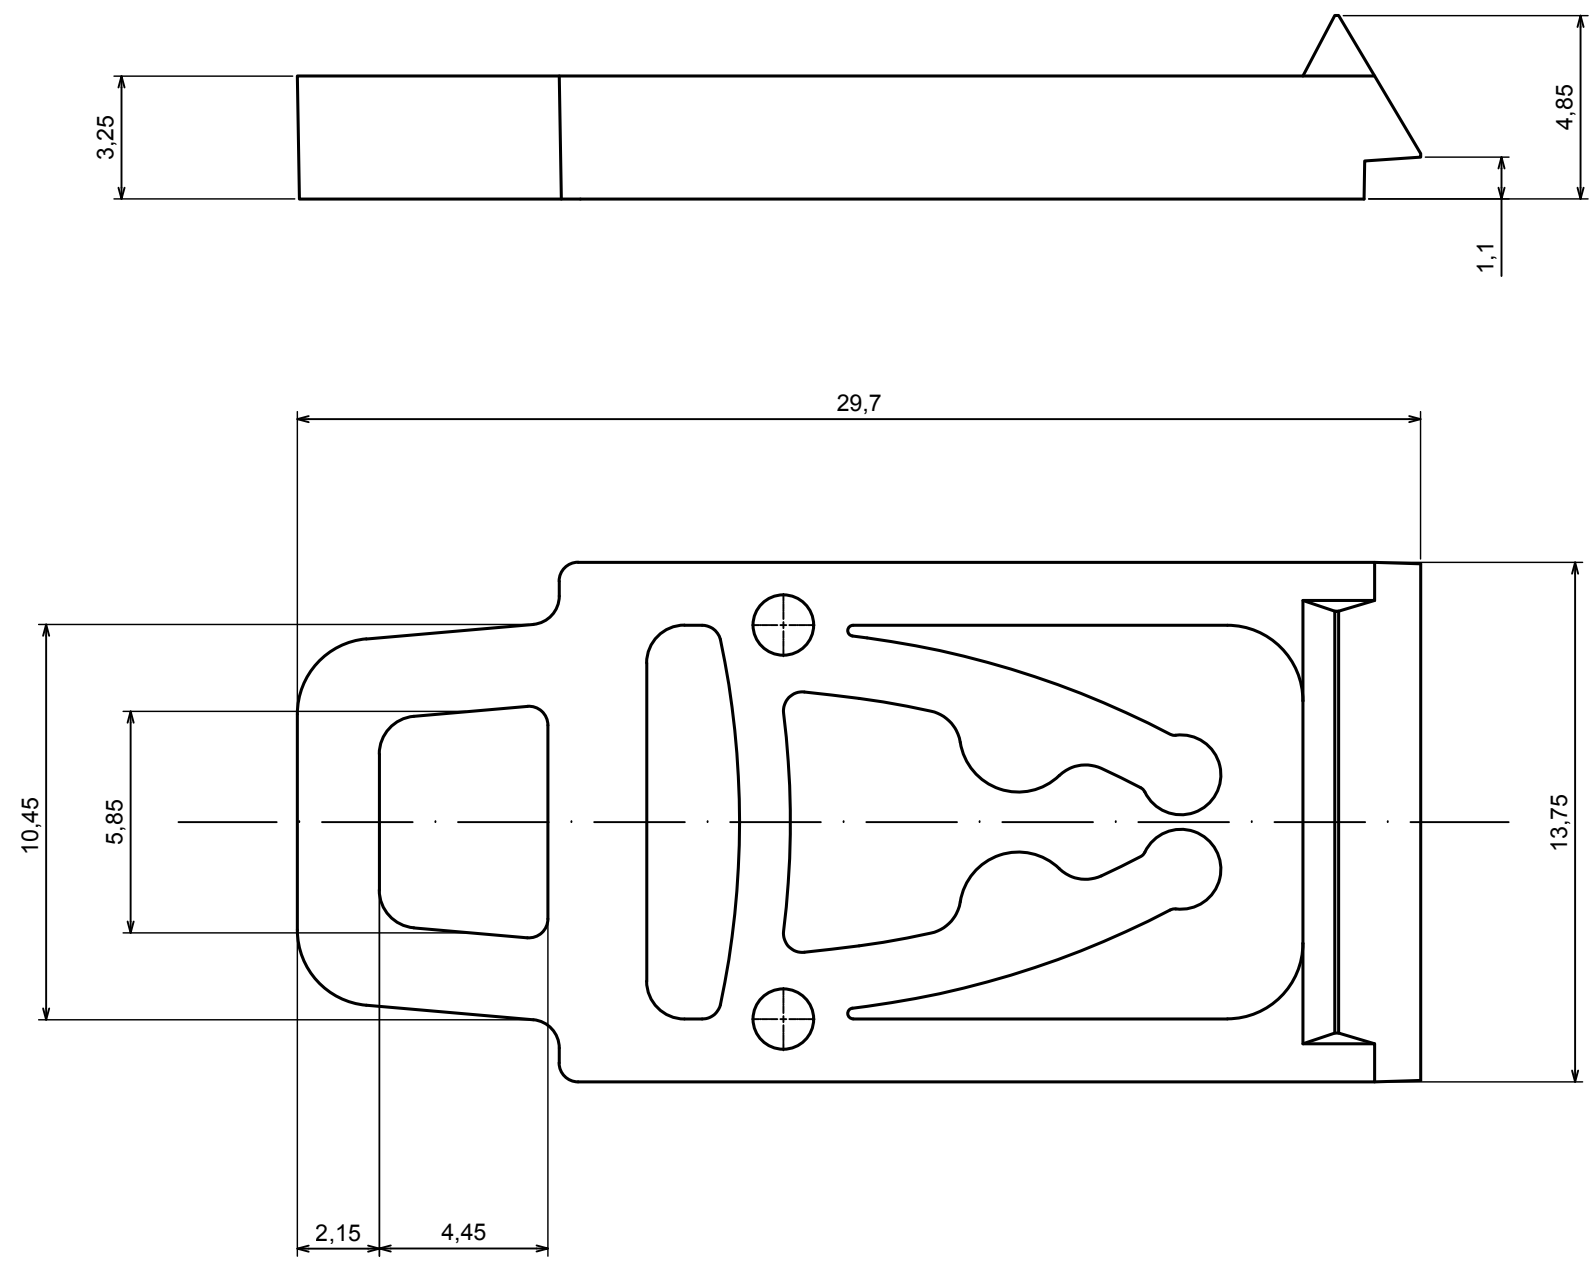

All rights reserved. Copyright Kradox 2021		
Product model	ZD1002 - Assembly	
Format: A3	Material: ABS	
Scale 2:1	Tolerance: +/- 0,3	

B-B

A-A

All rights reserved. Copyright Kradex 2021

Product model ZD1002 - Base

Format: A3 Material: ABS

Scale 1:1 Tolerance: +/- 0,3

D-D

All rights reserved. Copyright Kradox 2021

Product model ZD1002 - Cover

Format: A3 Material: ABS

Scale 1:1 Tolerance: +/- 0,3

All rights reserved. Copyright Kradox 2021		
Product model	ZD1002 - Hook	
Format: A3	Material: ABS	
Scale 5:1	Tolerance: +/- 0,3	