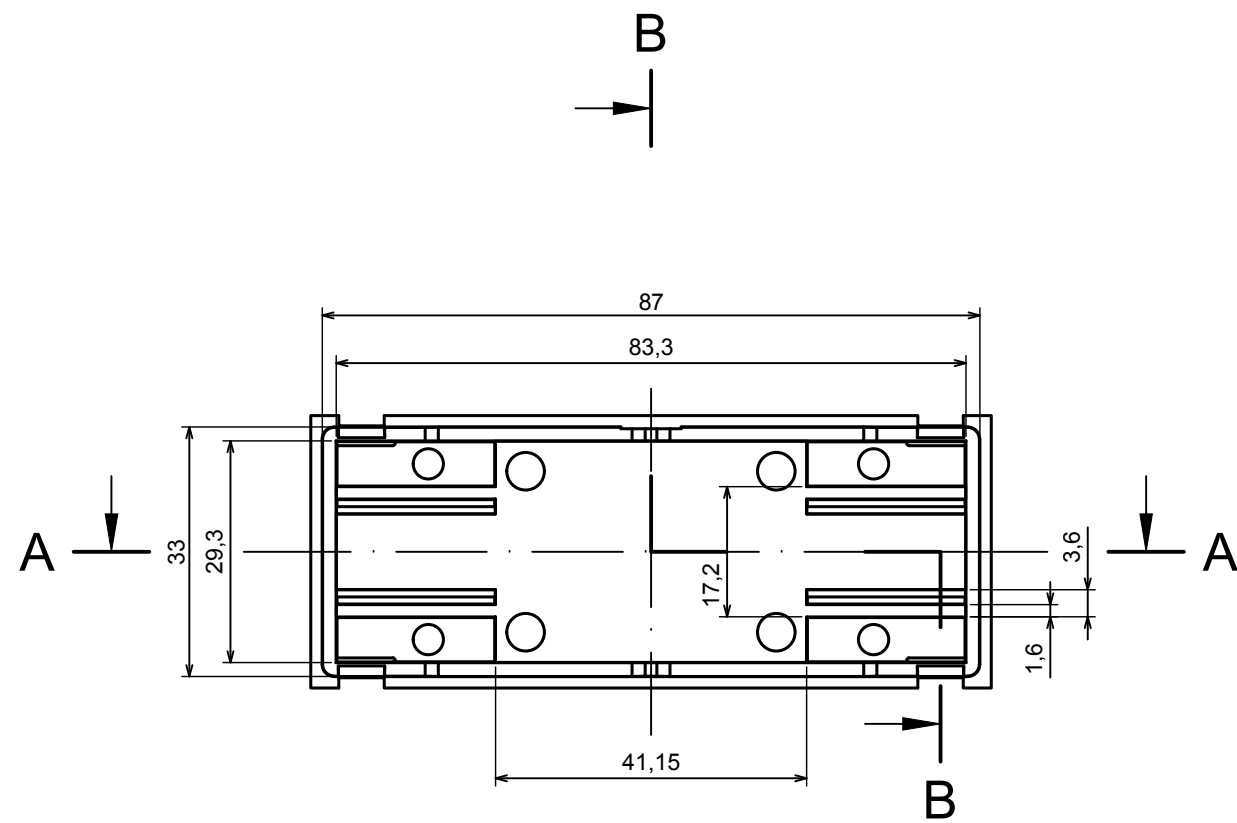

All rights reserved. Copyright Kradox 2021		
Product model	ZD1002 - Assembly	
Format: A3	Material: ABS	
Scale 2:1	Tolerance: +/- 0,3	

B-B

A-A

All rights reserved. Copyright Kradex 2021

Product model ZD1002 - Base

Format: A3 Material: ABS

Scale 1:1 Tolerance: +/- 0,3

D-D

All rights reserved. Copyright Kradox 2021

Product model ZD1002 - Cover

Format: A3 Material: ABS

Scale 1:1 Tolerance: +/- 0,3

All rights reserved. Copyright Kradox 2021		
Product model	ZD1002 - Hook	
Format: A3	Material: ABS	
Scale 5:1	Tolerance: +/- 0,3	