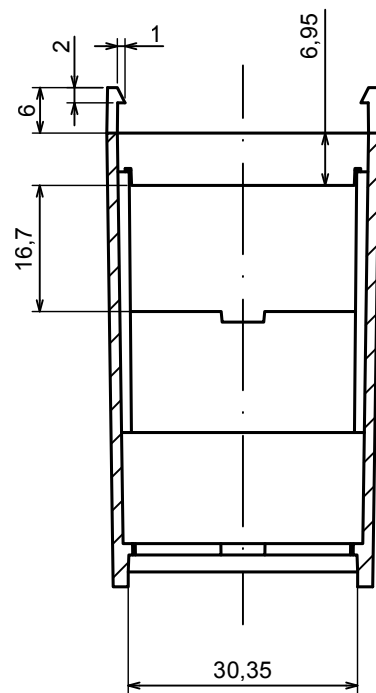

All rights reserved. Copyright Kradox 2021		
Product model	ZD1002 - Assembly	
Format: A3	Material: ABS	
Scale 2:1	Tolerance: +/- 0,3	

B-B

A-A

All rights reserved. Copyright Kradex 2021

Product model ZD1002 - Base

Format: A3 Material: ABS

Scale 1:1 Tolerance: +/- 0,3

D-D

All rights reserved. Copyright Kradox 2021

Product model ZD1002 - Cover

Format: A3 Material: ABS

Scale 1:1 Tolerance: +/- 0,3

All rights reserved. Copyright Kradox 2021		
Product model	ZD1002 - Hook	
Format: A3	Material: ABS	
Scale 5:1	Tolerance: +/- 0,3	