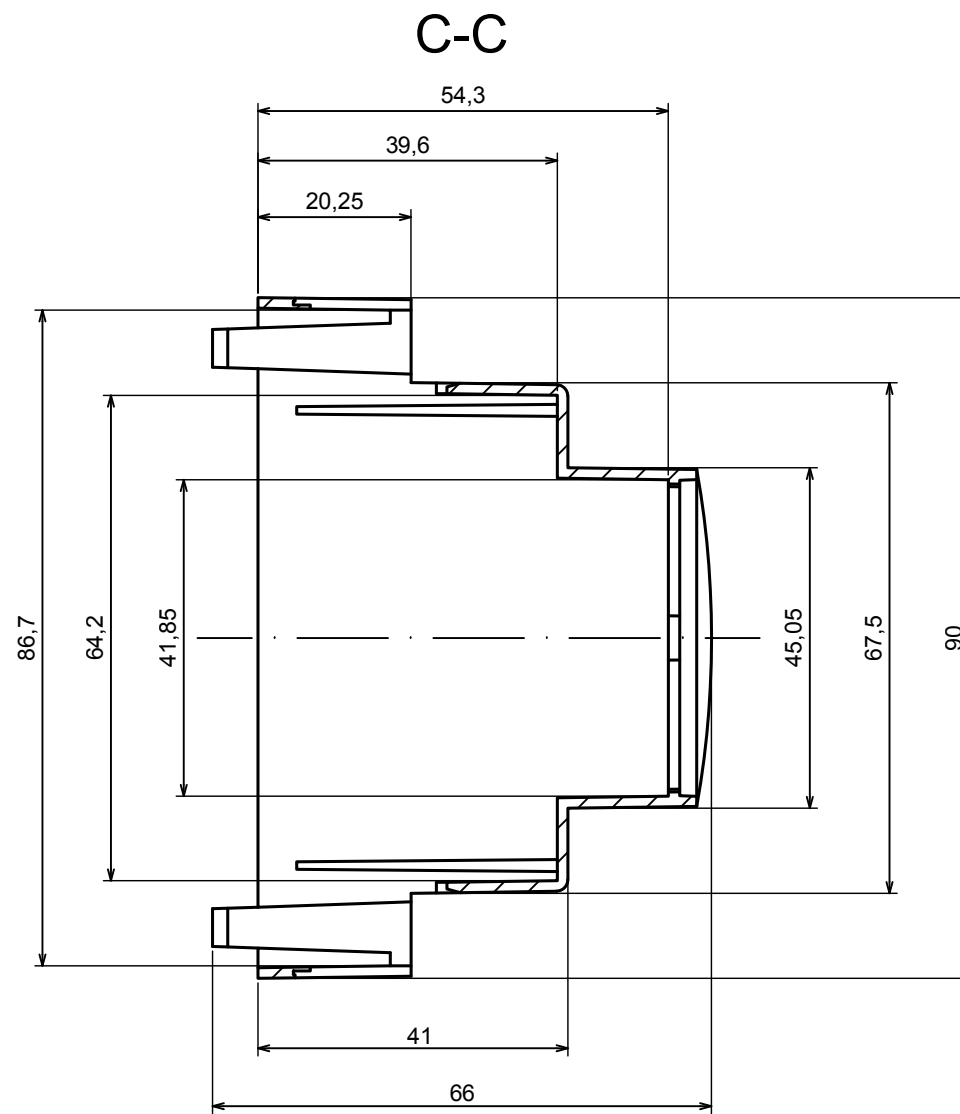

All rights reserved. Copyright Kradox 2021		
Product model	ZD1002 - Assembly	
Format: A3	Material: ABS	
Scale 2:1	Tolerance: +/- 0,3	

B-B

A-A

All rights reserved. Copyright Kradex 2021

Product model ZD1002 - Base

Format: A3 Material: ABS

Scale 1:1 Tolerance: +/- 0,3

D-D

All rights reserved. Copyright Kradox 2021

Product model ZD1002 - Cover

Format: A3 Material: ABS

Scale 1:1 Tolerance: +/- 0,3

All rights reserved. Copyright Kradox 2021		
Product model	ZD1002 - Hook	
Format: A3	Material: ABS	
Scale 5:1	Tolerance: +/- 0,3	