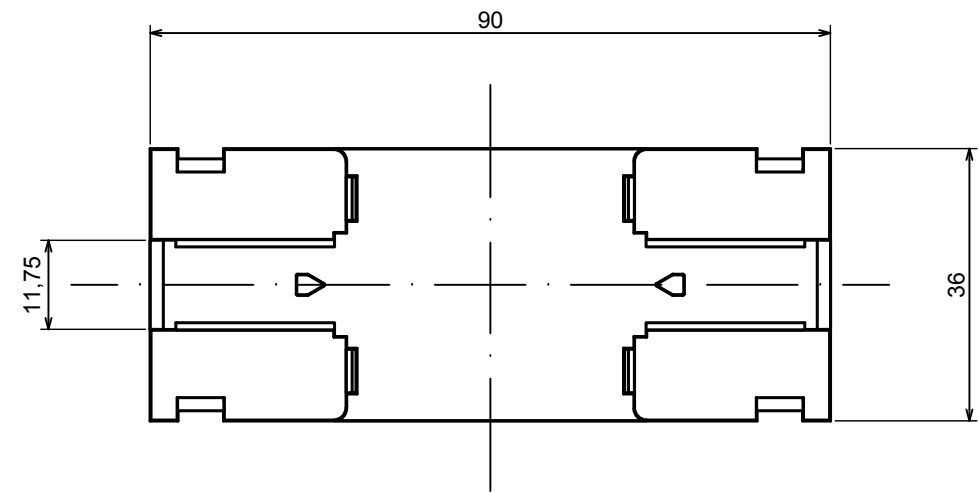

All rights reserved. Copyright Kradox 2021		
Product model	ZD1002 - Assembly	
Format: A3	Material: ABS	
Scale 2:1	Tolerance: +/- 0,3	

B-B

A-A

All rights reserved. Copyright Kradex 2021

Product model ZD1002 - Base

Format: A3 Material: ABS

Scale 1:1 Tolerance: +/- 0,3

D-D

All rights reserved. Copyright Kradox 2021

Product model ZD1002 - Cover

Format: A3 Material: ABS

Scale 1:1 Tolerance: +/- 0,3

All rights reserved. Copyright Kradox 2021		
Product model	ZD1002 - Hook	
Format: A3	Material: ABS	
Scale 5:1	Tolerance: +/- 0,3	