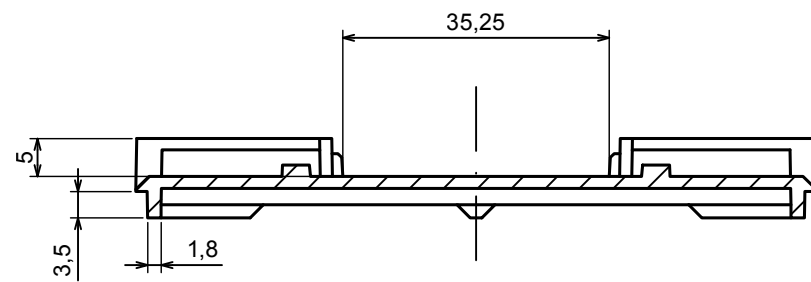

All rights reserved. Copyright Kradox 2021		
Product model	ZD1002 - Assembly	
Format: A3	Material: ABS	
Scale 2:1	Tolerance: +/- 0,3	

B-B

A-A

All rights reserved. Copyright Kradex 2021

Product model ZD1002 - Base

Format: A3 Material: ABS

Scale 1:1 Tolerance: +/- 0,3

D-D

All rights reserved. Copyright Kradox 2021

Product model ZD1002 - Cover

Format: A3 Material: ABS

Scale 1:1 Tolerance: +/- 0,3

All rights reserved. Copyright Kradox 2021		
Product model	ZD1002 - Hook	
Format: A3	Material: ABS	
Scale 5:1	Tolerance: +/- 0,3	