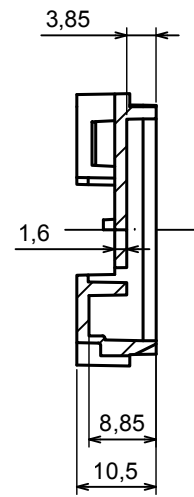

All rights reserved. Copyright Kradox 2021		
Product model	ZD1002 - Assembly	
Format: A3	Material: ABS	
Scale 2:1	Tolerance: +/- 0,3	

B-B

A-A

All rights reserved. Copyright Kradex 2021

Product model ZD1002 - Base

Format: A3 Material: ABS

Scale 1:1 Tolerance: +/- 0,3

D-D

All rights reserved. Copyright Kradox 2021

Product model ZD1002 - Cover

Format: A3 Material: ABS

Scale 1:1 Tolerance: +/- 0,3

All rights reserved. Copyright Kradox 2021		
Product model	ZD1002 - Hook	
Format: A3	Material: ABS	
Scale 5:1	Tolerance: +/- 0,3	