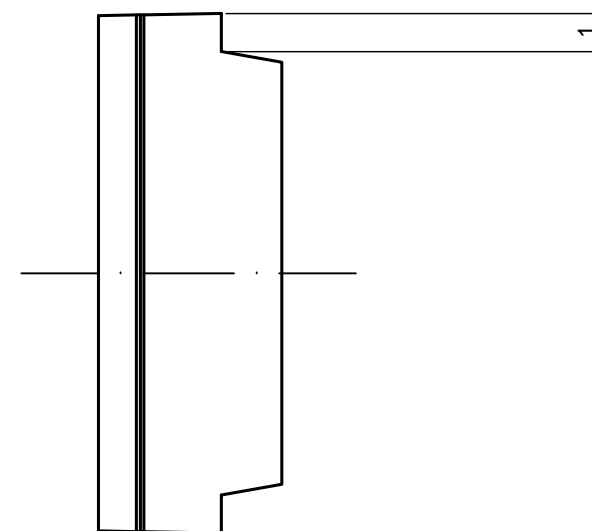

All rights reserved. Copyright Kradox 2023

Product model Enclosure ZD1004 - Assembly

Format: A3 Material: ABS

Scale 1:1 Tolerance: +/- 0,5

B-B

A-A

All rights reserved. Copyright Kradex 2023

Product model: Enclosure ZD1004 - Base

Format: A3 | Material: ABS

Scale 1:1 | Tolerance: +/- 0,5

E (5.0000)

All rights reserved. Copyright Kradox 2023

Product model Enclosure ZD1004 - Cover

Format: A3 Material: ABS

Scale 1:1 Tolerance: +/- 0,5

All rights reserved. Copyright Kradox 2023

Product model: Enclosure ZD1004 - Hook

Format: A3 Material: ABS

Scale 5:1 Tolerance: +/- 0,5

X-ON Electronics

Largest Supplier of Electrical and Electronic Components

Click to view similar products for [Enclosures for Industrial Automation](#) *category:*