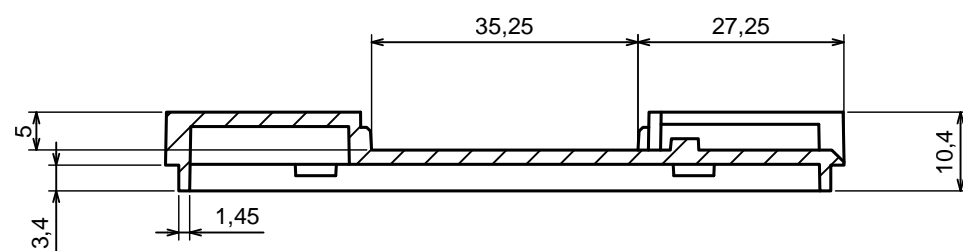

All rights reserved. Copyright Kradox 2023

Product model Enclosure ZD1004 - Assembly

Format: A3 Material: ABS

Scale 1:1 Tolerance: +/- 0,5

B-B

A-A

All rights reserved. Copyright Kradex 2023

Product model: Enclosure ZD1004 - Base

Format: A3 | Material: ABS

Scale 1:1 | Tolerance: +/- 0,5

E (5.0000)

All rights reserved. Copyright Kradox 2023

Product model Enclosure ZD1004 - Cover

Format: A3 Material: ABS

Scale 1:1 Tolerance: +/- 0,5

All rights reserved. Copyright Kradox 2023

Product model: Enclosure ZD1004 - Hook

Format: A3 Material: ABS

Scale 5:1 Tolerance: +/- 0,5

X-ON Electronics

Largest Supplier of Electrical and Electronic Components

Click to view similar products for [Enclosures for Industrial Automation](#) *category:*