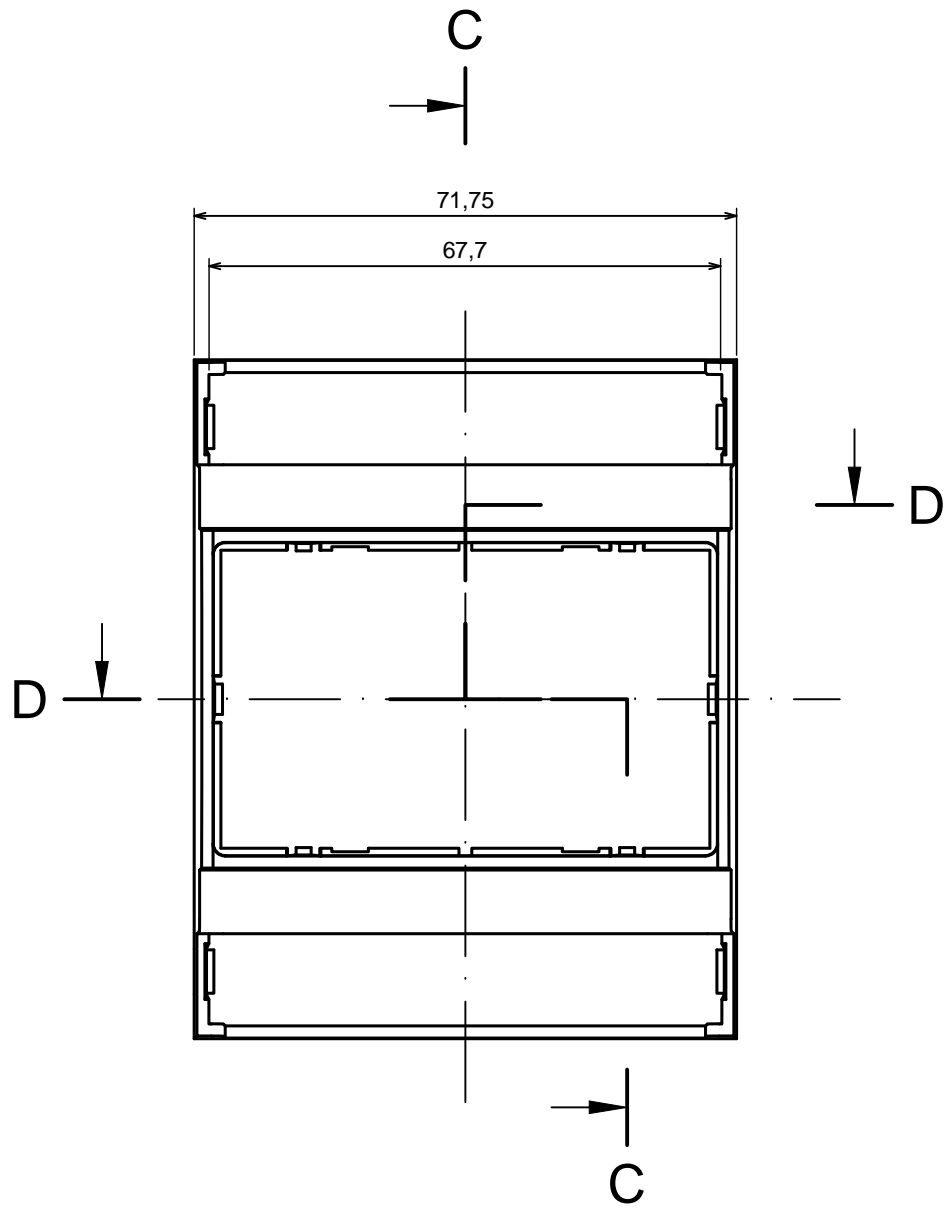

All rights reserved. Copyright Kradox 2023

Product model Enclosure ZD1004 - Assembly

Format: A3 Material: ABS

Scale 1:1 Tolerance: +/- 0,5

B-B

A-A

All rights reserved. Copyright Kradex 2023

Product model: Enclosure ZD1004 - Base

Format: A3 | Material: ABS

Scale 1:1 | Tolerance: +/- 0,5

E (5.0000)

All rights reserved. Copyright Kradox 2023

Product model Enclosure ZD1004 - Cover

Format: A3 Material: ABS

Scale 1:1 Tolerance: +/- 0,5

All rights reserved. Copyright Kradox 2023

Product model: Enclosure ZD1004 - Hook

Format: A3 Material: ABS

Scale 5:1 Tolerance: +/- 0,5

X-ON Electronics

Largest Supplier of Electrical and Electronic Components

Click to view similar products for [Enclosures for Industrial Automation](#) *category:*