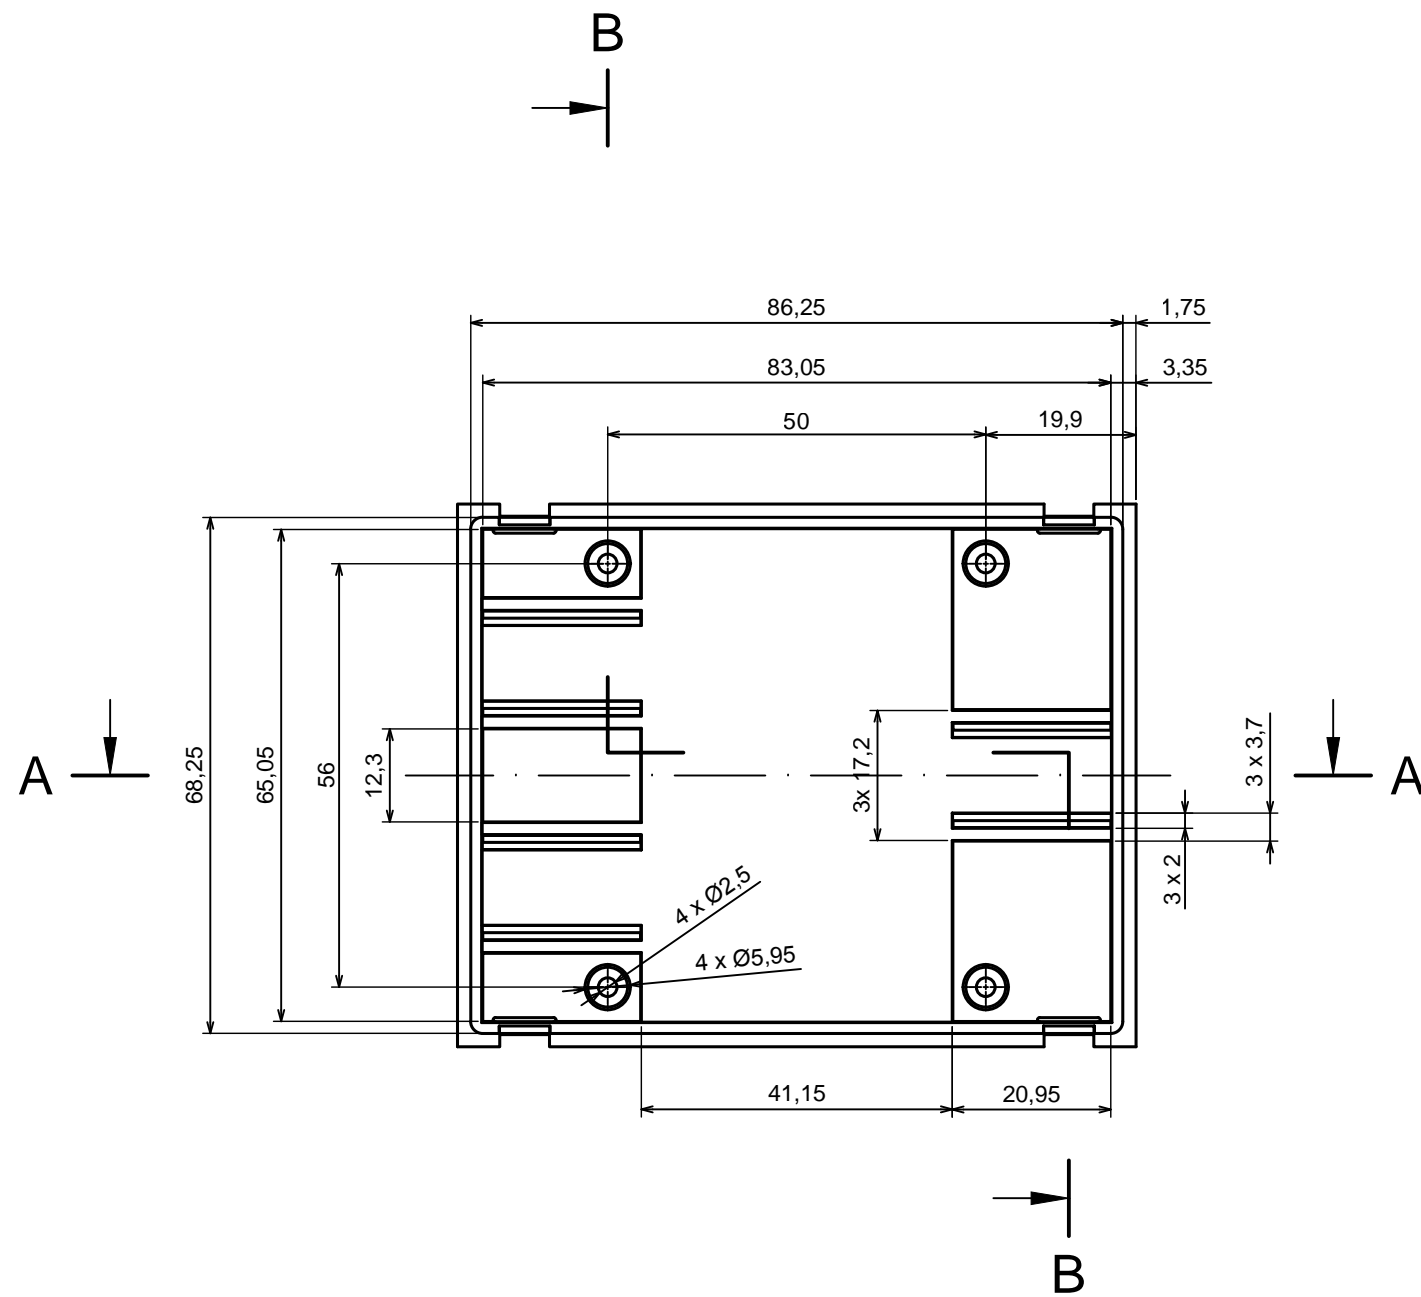

All rights reserved. Copyright Kradox 2023

Product model Enclosure ZD1004 - Assembly

Format: A3 Material: ABS

Scale 1:1 Tolerance: +/- 0,5

B-B

A-A

All rights reserved. Copyright Kradex 2023

Product model: Enclosure ZD1004 - Base

Format: A3 | Material: ABS

Scale 1:1 | Tolerance: +/- 0,5

E (5.0000)

All rights reserved. Copyright Kradox 2023

Product model Enclosure ZD1004 - Cover

Format: A3 Material: ABS

Scale 1:1 Tolerance: +/- 0,5

All rights reserved. Copyright Kradox 2023

Product model: Enclosure ZD1004 - Hook

Format: A3 Material: ABS

Scale 5:1 Tolerance: +/- 0,5

X-ON Electronics

Largest Supplier of Electrical and Electronic Components

Click to view similar products for [Enclosures for Industrial Automation](#) *category:*