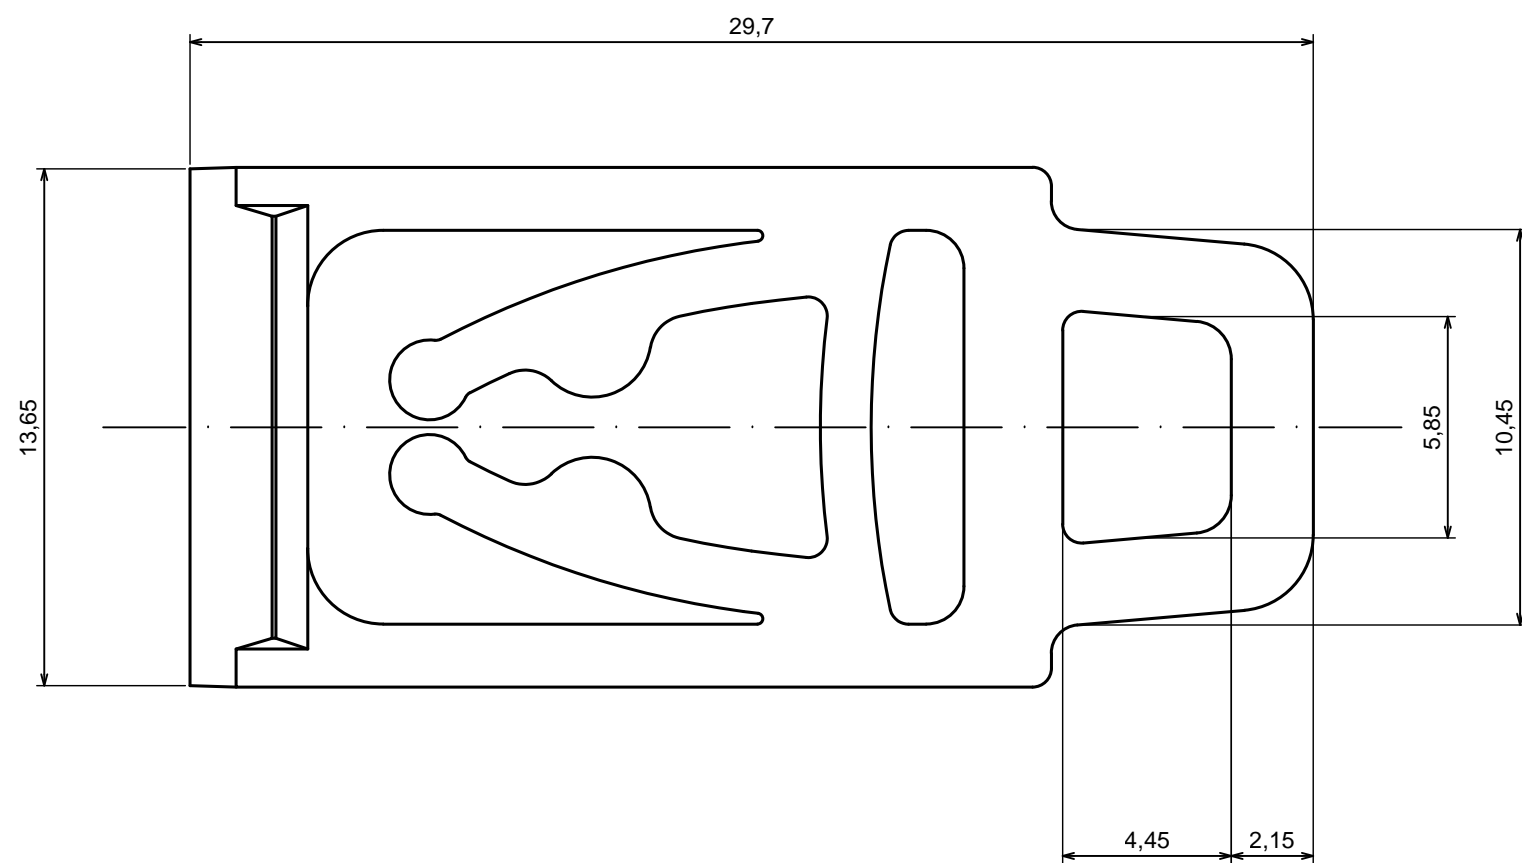

All rights reserved. Copyright Kradox 2023

Product model Enclosure ZD1004 - Assembly

Format: A3 Material: ABS

Scale 1:1 Tolerance: +/- 0,5

B-B

A-A

All rights reserved. Copyright Kradex 2023

Product model: Enclosure ZD1004 - Base

Format: A3 | Material: ABS

Scale 1:1 | Tolerance: +/- 0,5

E (5.0000)

All rights reserved. Copyright Kradox 2023

Product model Enclosure ZD1004 - Cover

Format: A3 Material: ABS

Scale 1:1 Tolerance: +/- 0,5

All rights reserved. Copyright Kradox 2023

Product model: Enclosure ZD1004 - Hook

Format: A3 Material: ABS

Scale 5:1 Tolerance: +/- 0,5

X-ON Electronics

Largest Supplier of Electrical and Electronic Components

Click to view similar products for [Enclosures for Industrial Automation](#) *category:*