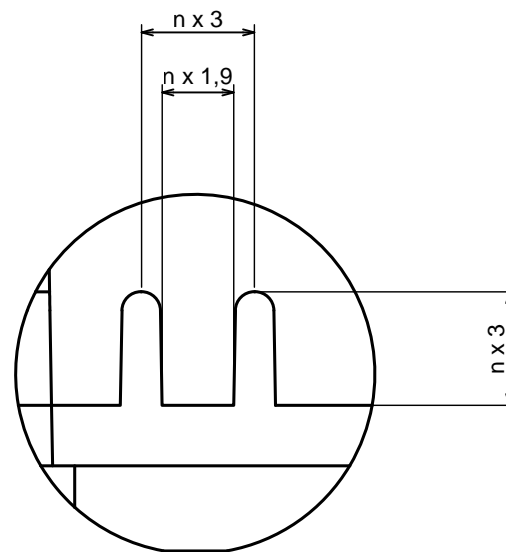

All rights reserved. Copyright Kradox 2023

Product model Enclosure ZD1004 - Assembly

Format: A3 Material: ABS

Scale 1:1 Tolerance: +/- 0,5

B-B

A-A

All rights reserved. Copyright Kradex 2023

Product model: Enclosure ZD1004 - Base

Format: A3 | Material: ABS

Scale 1:1 | Tolerance: +/- 0,5

E (5.0000)

All rights reserved. Copyright Kradox 2023

Product model Enclosure ZD1004 - Cover

Format: A3 Material: ABS

Scale 1:1 Tolerance: +/- 0,5

All rights reserved. Copyright Kradox 2023

Product model: Enclosure ZD1004 - Hook

Format: A3 Material: ABS

Scale 5:1 Tolerance: +/- 0,5

X-ON Electronics

Largest Supplier of Electrical and Electronic Components

Click to view similar products for [Enclosures for Industrial Automation](#) *category:*