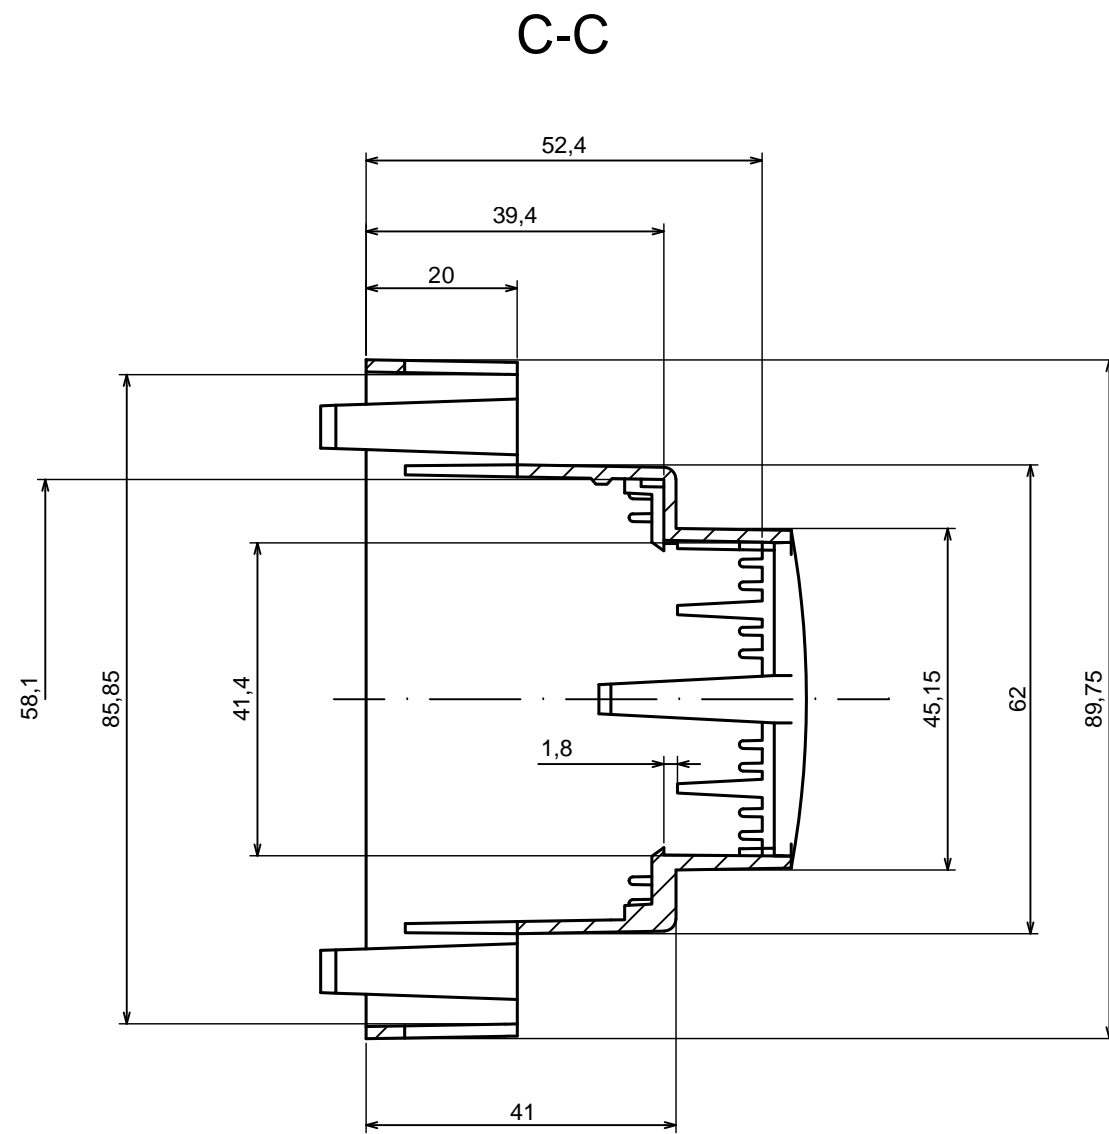

All rights reserved. Copyright Kradox 2023

Product model Enclosure ZD1004 - Assembly

Format: A3 Material: ABS

Scale 1:1 Tolerance: +/- 0,5

B-B

A-A

All rights reserved. Copyright Kradex 2023

Product model: Enclosure ZD1004 - Base

Format: A3 | Material: ABS

Scale 1:1 | Tolerance: +/- 0,5

E (5.0000)

All rights reserved. Copyright Kradox 2023

Product model Enclosure ZD1004 - Cover

Format: A3 Material: ABS

Scale 1:1 Tolerance: +/- 0,5

All rights reserved. Copyright Kradox 2023

Product model: Enclosure ZD1004 - Hook

Format: A3 Material: ABS

Scale 5:1 Tolerance: +/- 0,5

X-ON Electronics

Largest Supplier of Electrical and Electronic Components

Click to view similar products for [Enclosures for Industrial Automation](#) *category:*