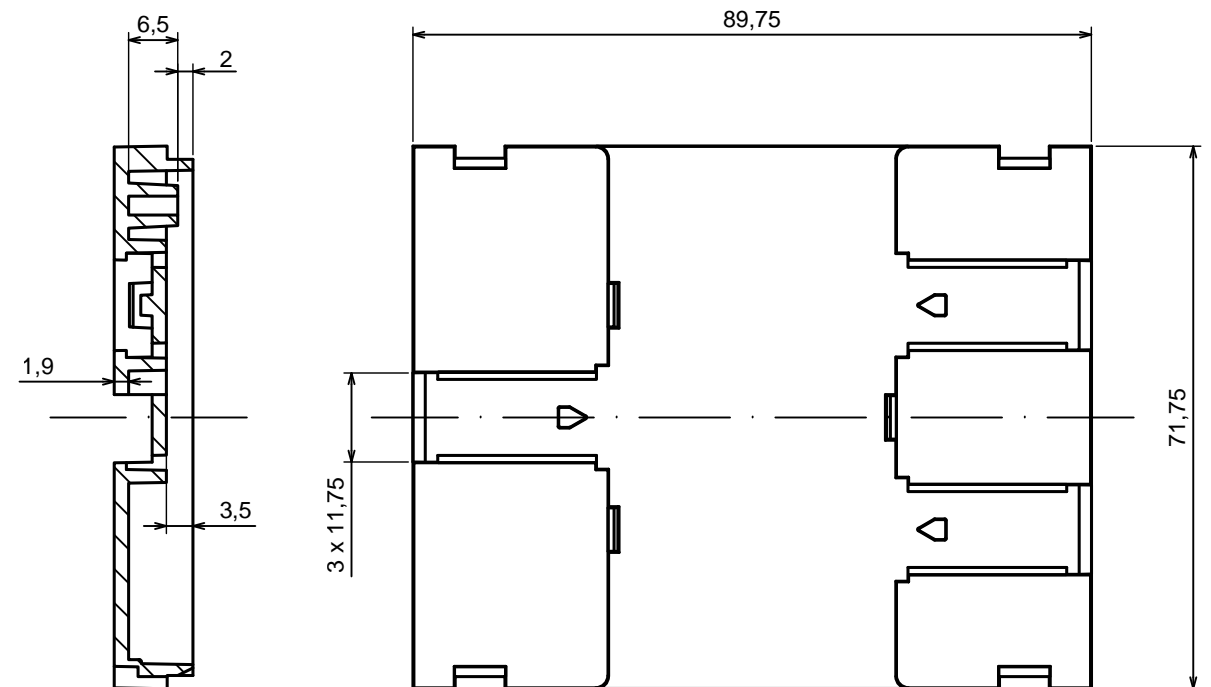

All rights reserved. Copyright Kradox 2023

Product model Enclosure ZD1004 - Assembly

Format: A3 Material: ABS

Scale 1:1 Tolerance: +/- 0,5

B-B

A-A

All rights reserved. Copyright Kradex 2023

Product model: Enclosure ZD1004 - Base

Format: A3 | Material: ABS

Scale 1:1 | Tolerance: +/- 0,5

E (5.0000)

All rights reserved. Copyright Kradox 2023

Product model Enclosure ZD1004 - Cover

Format: A3 Material: ABS

Scale 1:1 Tolerance: +/- 0,5

All rights reserved. Copyright Kradox 2023

Product model: Enclosure ZD1004 - Hook

Format: A3 Material: ABS

Scale 5:1 Tolerance: +/- 0,5

X-ON Electronics

Largest Supplier of Electrical and Electronic Components

Click to view similar products for [Enclosures for Industrial Automation](#) *category:*