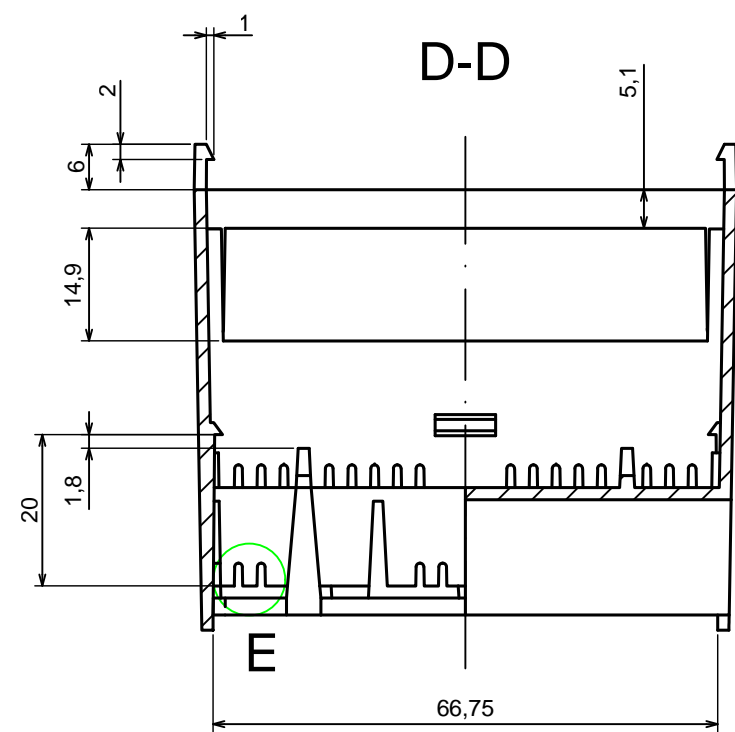

All rights reserved. Copyright Kradox 2023

Product model Enclosure ZD1004 - Assembly

Format: A3 Material: ABS

Scale 1:1 Tolerance: +/- 0,5

B-B

A-A

All rights reserved. Copyright Kradex 2023

Product model: Enclosure ZD1004 - Base

Format: A3 | Material: ABS

Scale 1:1 | Tolerance: +/- 0,5

E (5.0000)

All rights reserved. Copyright Kradox 2023

Product model Enclosure ZD1004 - Cover

Format: A3 Material: ABS

Scale 1:1 Tolerance: +/- 0,5

All rights reserved. Copyright Kradox 2023

Product model: Enclosure ZD1004 - Hook

Format: A3 Material: ABS

Scale 5:1 Tolerance: +/- 0,5

X-ON Electronics

Largest Supplier of Electrical and Electronic Components

Click to view similar products for [Enclosures for Industrial Automation](#) *category:*