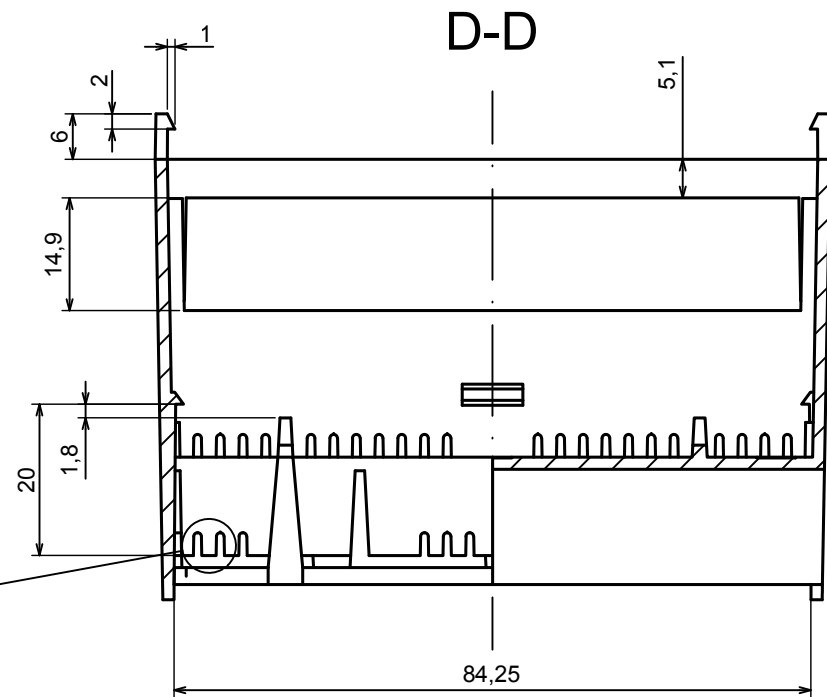

All rights reserved. Copyright Kradox 2020		
Product model	Enclosure ZD1005 - Assembly	
Format: A3	Material: ABS	
Scale 1:1	Tolerance: +/- 0,5	

B-B

A-A

All rights reserved. Copyright Kradox 2020		
Product model	Enclosure ZD1005 - Base	
Format: A3	Material: ABS	
Scale 1:1	Tolerance: +/- 0,5	

All rights reserved. Copyright Kradox 2020		
Product model	Enclosure ZD1005 - Cover	
Format: A3	Material: ABS	
Scale 1:1	Tolerance: +/- 0,5	

All rights reserved. Copyright KradeX 2020

Product model Enclosure ZD1005 - Hook

Format: A3 Material: ABS

Scale 5:1 Tolerance: +/- 0,5

X-ON Electronics

Largest Supplier of Electrical and Electronic Components

Click to view similar products for [Kradex manufacturer](#):

Other Similar products are found below :