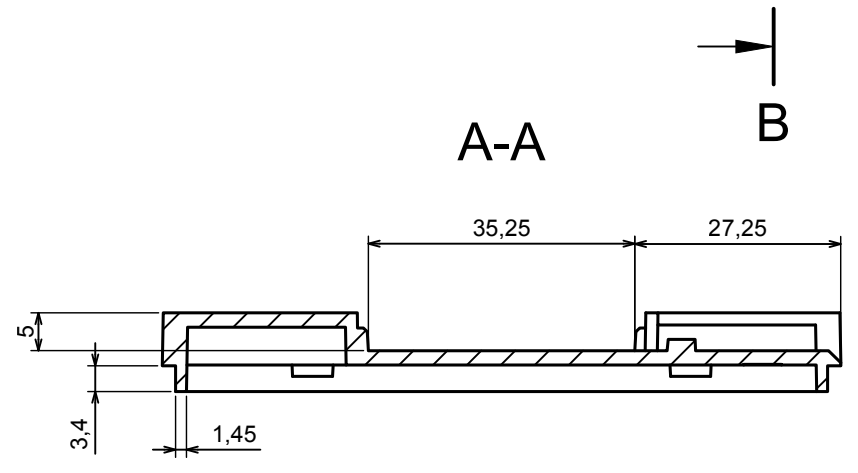

All rights reserved. Copyright Kradox 2020		
Product model	Enclosure ZD1005 - Assembly	
Format: A3	Material: ABS	
Scale 1:1	Tolerance: +/- 0,5	

B-B

A-A

All rights reserved. Copyright Kradox 2020		
Product model	Enclosure ZD1005 - Base	
Format: A3	Material: ABS	
Scale 1:1	Tolerance: +/- 0,5	

All rights reserved. Copyright Kradox 2020		
Product model	Enclosure ZD1005 - Cover	
Format: A3	Material: ABS	
Scale 1:1	Tolerance: +/- 0,5	

All rights reserved. Copyright KradeX 2020

Product model Enclosure ZD1005 - Hook

Format: A3 Material: ABS

Scale 5:1 Tolerance: +/- 0,5

X-ON Electronics

Largest Supplier of Electrical and Electronic Components

Click to view similar products for [Kradex manufacturer](#):

Other Similar products are found below :