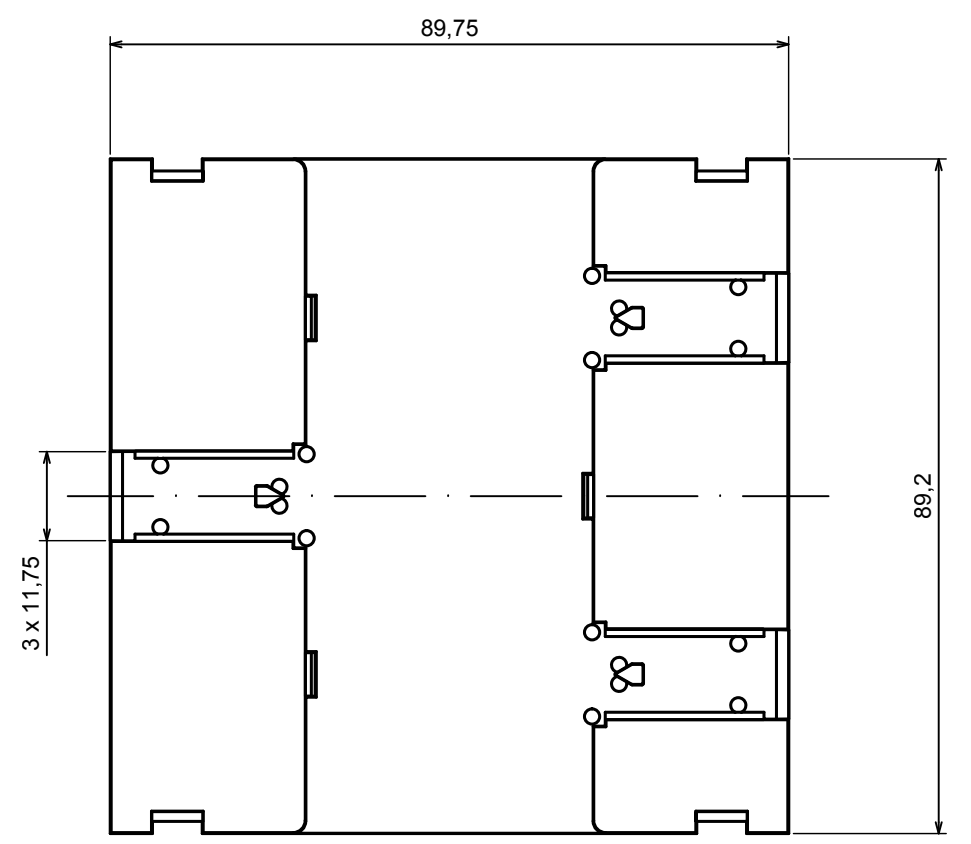

All rights reserved. Copyright Kradox 2020		
Product model	Enclosure ZD1005 - Assembly	
Format: A3	Material: ABS	
Scale 1:1	Tolerance: +/- 0,5	

B-B

A-A

All rights reserved. Copyright Kradox 2020		
Product model	Enclosure ZD1005 - Base	
Format: A3	Material: ABS	
Scale 1:1	Tolerance: +/- 0,5	

All rights reserved. Copyright Kradox 2020		
Product model	Enclosure ZD1005 - Cover	
Format: A3	Material: ABS	
Scale 1:1	Tolerance: +/- 0,5	

All rights reserved. Copyright KradeX 2020

Product model Enclosure ZD1005 - Hook