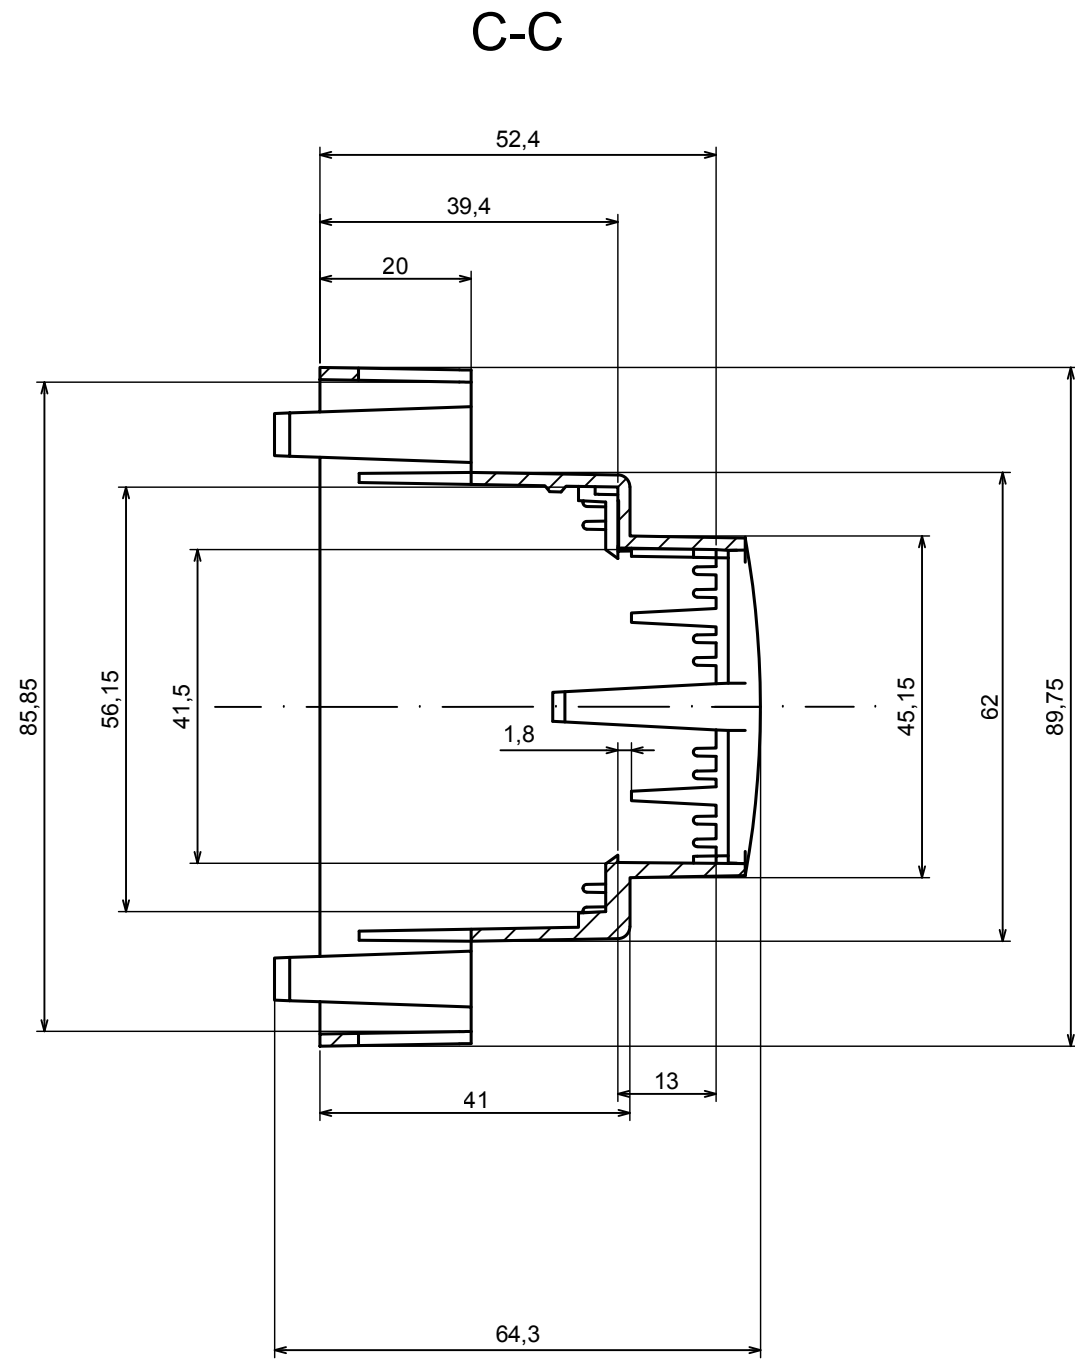

All rights reserved. Copyright Kradox 2020		
Product model	Enclosure ZD1005 - Assembly	
Format: A3	Material: ABS	
Scale 1:1	Tolerance: +/- 0,5	

B-B

A-A

All rights reserved. Copyright Kradox 2020		
Product model	Enclosure ZD1005 - Base	
Format: A3	Material: ABS	
Scale 1:1	Tolerance: +/- 0,5	

All rights reserved. Copyright Kradox 2020		
Product model	Enclosure ZD1005 - Cover	
Format: A3	Material: ABS	
Scale 1:1	Tolerance: +/- 0,5	

All rights reserved. Copyright KradeX 2020

Product model Enclosure ZD1005 - Hook

Format: A3 Material: ABS

Scale 5:1 Tolerance: +/- 0,5

X-ON Electronics

Largest Supplier of Electrical and Electronic Components

Click to view similar products for [Kradex manufacturer](#):

Other Similar products are found below :