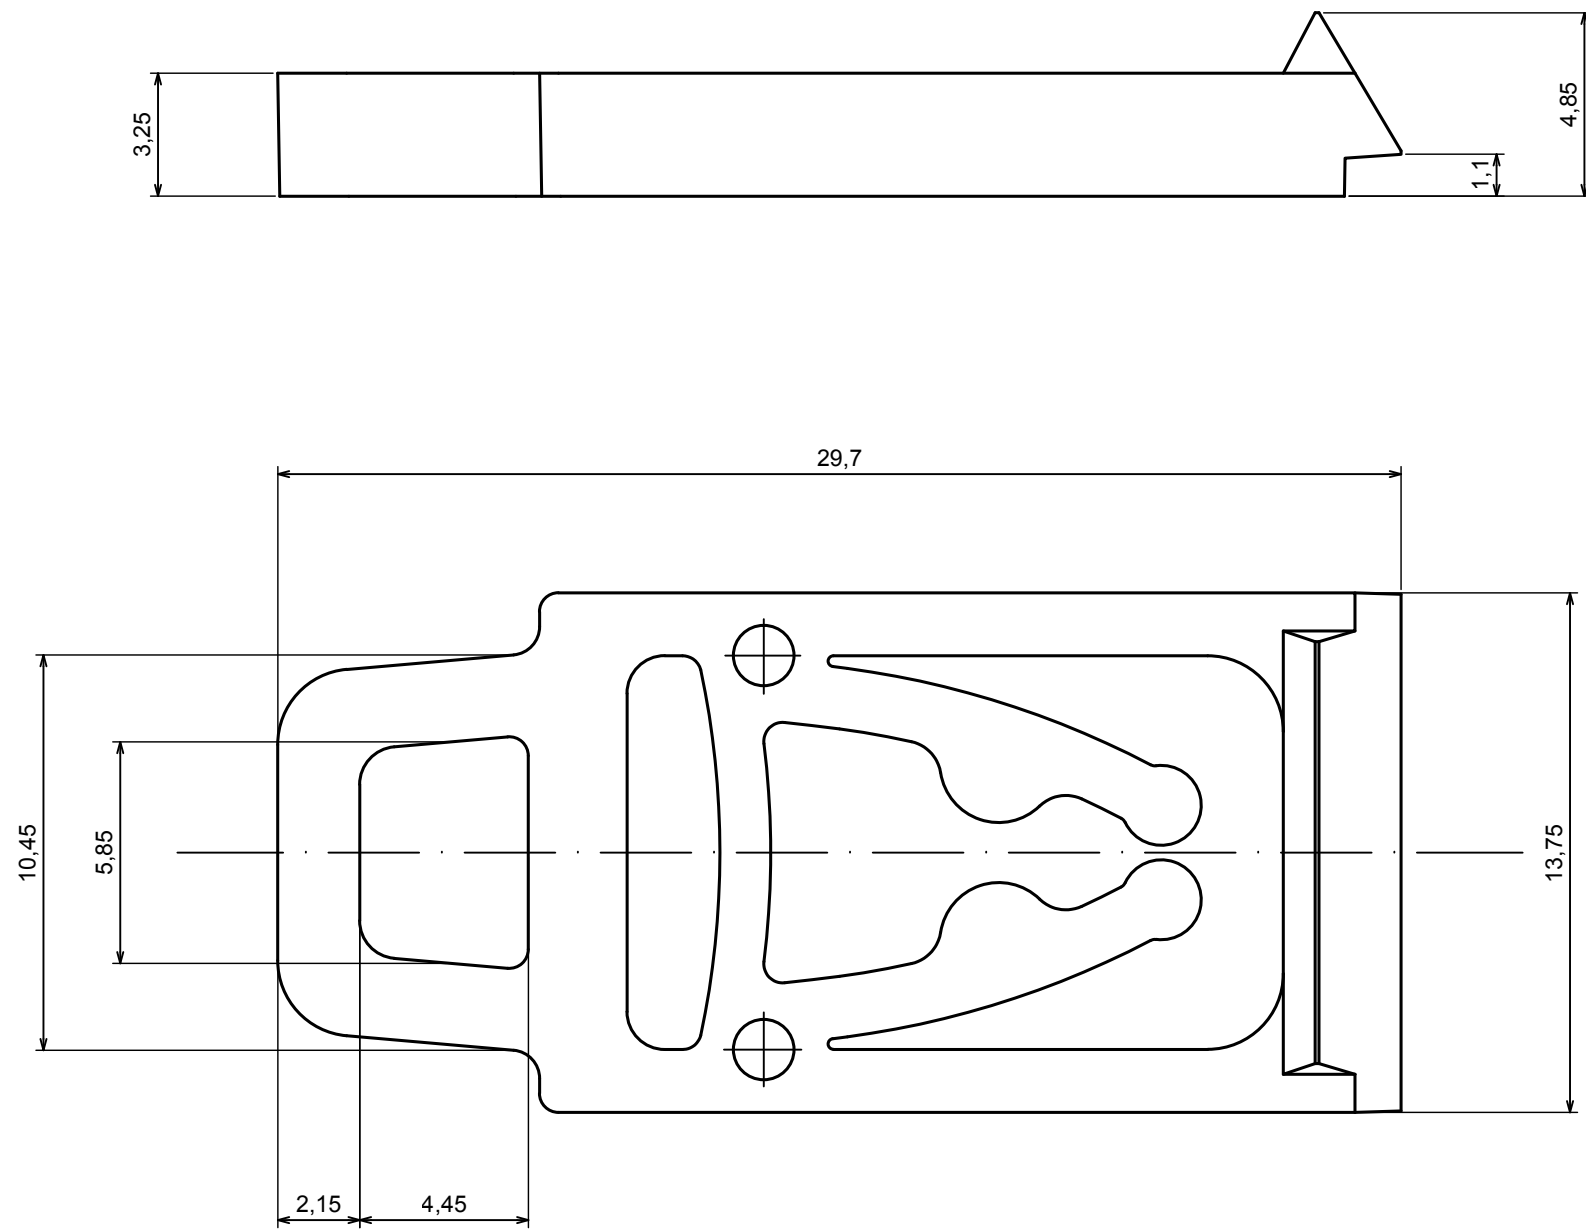

All rights reserved. Copyright Kradox 2020		
Product model	Enclosure ZD1005 - Assembly	
Format: A3	Material: ABS	
Scale 1:1	Tolerance: +/- 0,5	

B-B

A-A

All rights reserved. Copyright Kradox 2020		
Product model	Enclosure ZD1005 - Base	
Format: A3	Material: ABS	
Scale 1:1	Tolerance: +/- 0,5	

All rights reserved. Copyright Kradox 2020		
Product model	Enclosure ZD1005 - Cover	
Format: A3	Material: ABS	
Scale 1:1	Tolerance: +/- 0,5	

All rights reserved. Copyright KradeX 2020

Product model Enclosure ZD1005 - Hook

Format: A3 Material: ABS

Scale 5:1 Tolerance: +/- 0,5

X-ON Electronics

Largest Supplier of Electrical and Electronic Components

Click to view similar products for [Kradex manufacturer](#):

Other Similar products are found below :