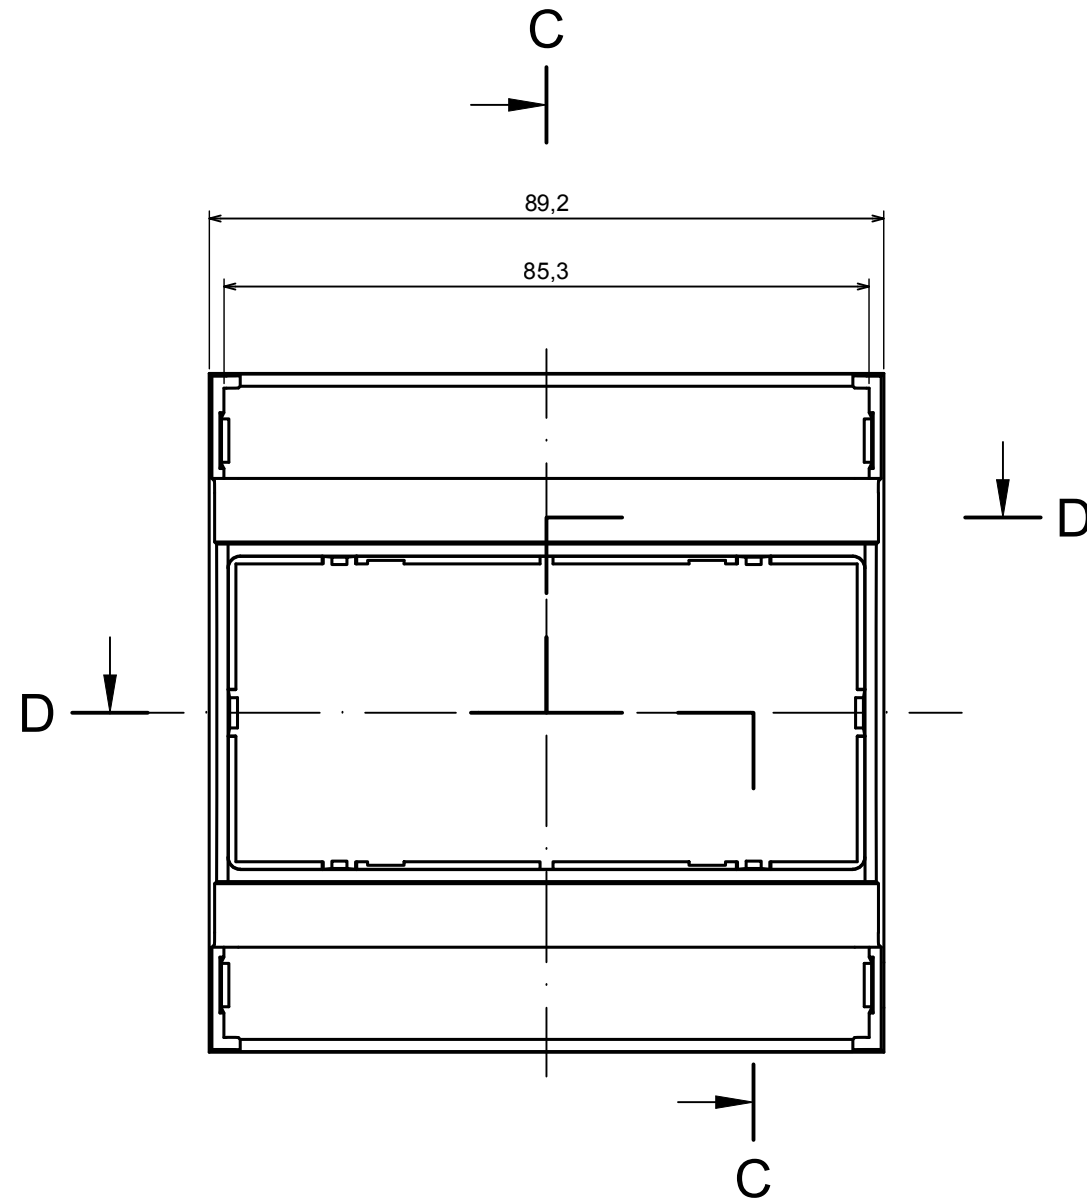

All rights reserved. Copyright Kradox 2020		
Product model	Enclosure ZD1005 - Assembly	
Format: A3	Material: ABS	
Scale 1:1	Tolerance: +/- 0,5	

B-B

A-A

All rights reserved. Copyright Kradox 2020		
Product model	Enclosure ZD1005 - Base	
Format: A3	Material: ABS	
Scale 1:1	Tolerance: +/- 0,5	

All rights reserved. Copyright Kradox 2020		
Product model	Enclosure ZD1005 - Cover	
Format: A3	Material: ABS	
Scale 1:1	Tolerance: +/- 0,5	

All rights reserved. Copyright KradeX 2020

Product model Enclosure ZD1005 - Hook

Format: A3 Material: ABS

Scale 5:1 Tolerance: +/- 0,5

X-ON Electronics

Largest Supplier of Electrical and Electronic Components

Click to view similar products for [Kradex manufacturer](#):

Other Similar products are found below :