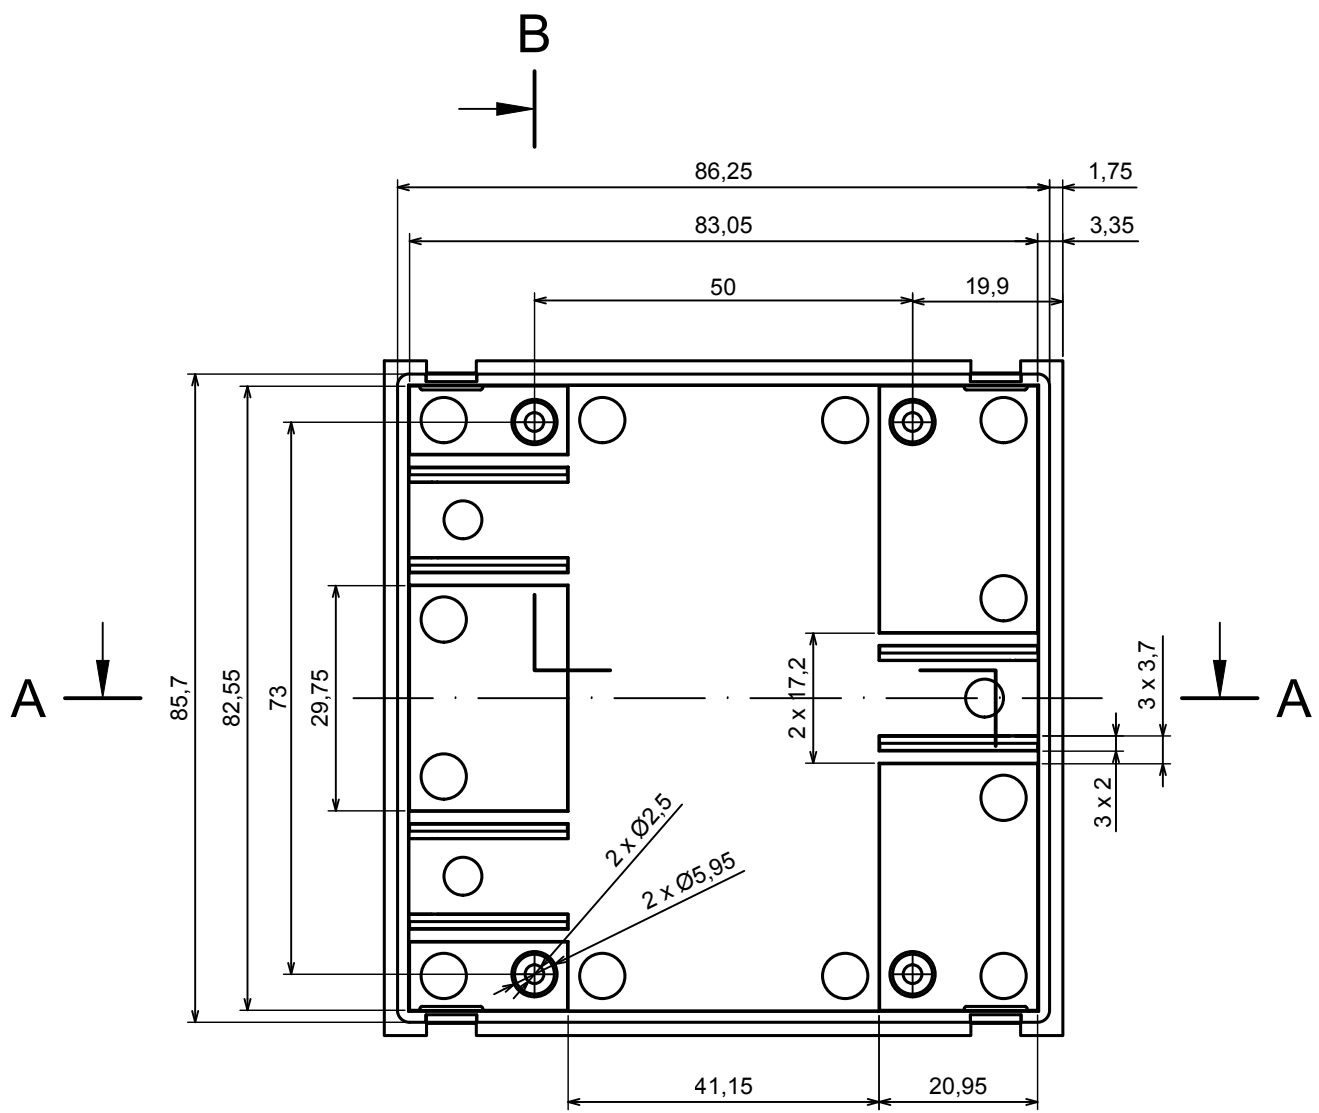

All rights reserved. Copyright Kradox 2020		
Product model	Enclosure ZD1005 - Assembly	
Format: A3	Material: ABS	
Scale 1:1	Tolerance: +/- 0,5	

B-B

A-A

All rights reserved. Copyright Kradox 2020		
Product model	Enclosure ZD1005 - Base	
Format: A3	Material: ABS	
Scale 1:1	Tolerance: +/- 0,5	

All rights reserved. Copyright Kradox 2020		
Product model	Enclosure ZD1005 - Cover	
Format: A3	Material: ABS	
Scale 1:1	Tolerance: +/- 0,5	

All rights reserved. Copyright KradeX 2020

Product model Enclosure ZD1005 - Hook

Format: A3 Material: ABS

Scale 5:1 Tolerance: +/- 0,5

X-ON Electronics

Largest Supplier of Electrical and Electronic Components

Click to view similar products for [Kradex manufacturer](#):

Other Similar products are found below :