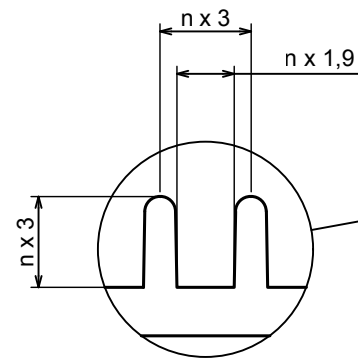

All rights reserved. Copyright Kradox 2020		
Product model	Enclosure ZD1005 - Assembly	
Format: A3	Material: ABS	
Scale 1:1	Tolerance: +/- 0,5	

B-B

A-A

All rights reserved. Copyright Kradox 2020		
Product model	Enclosure ZD1005 - Base	
Format: A3	Material: ABS	
Scale 1:1	Tolerance: +/- 0,5	

All rights reserved. Copyright Kradox 2020		
Product model	Enclosure ZD1005 - Cover	
Format: A3	Material: ABS	
Scale 1:1	Tolerance: +/- 0,5	

All rights reserved. Copyright KradeX 2020

Product model Enclosure ZD1005 - Hook

Format: A3 Material: ABS

Scale 5:1 Tolerance: +/- 0,5

X-ON Electronics

Largest Supplier of Electrical and Electronic Components

Click to view similar products for [Kradex manufacturer](#):

Other Similar products are found below :