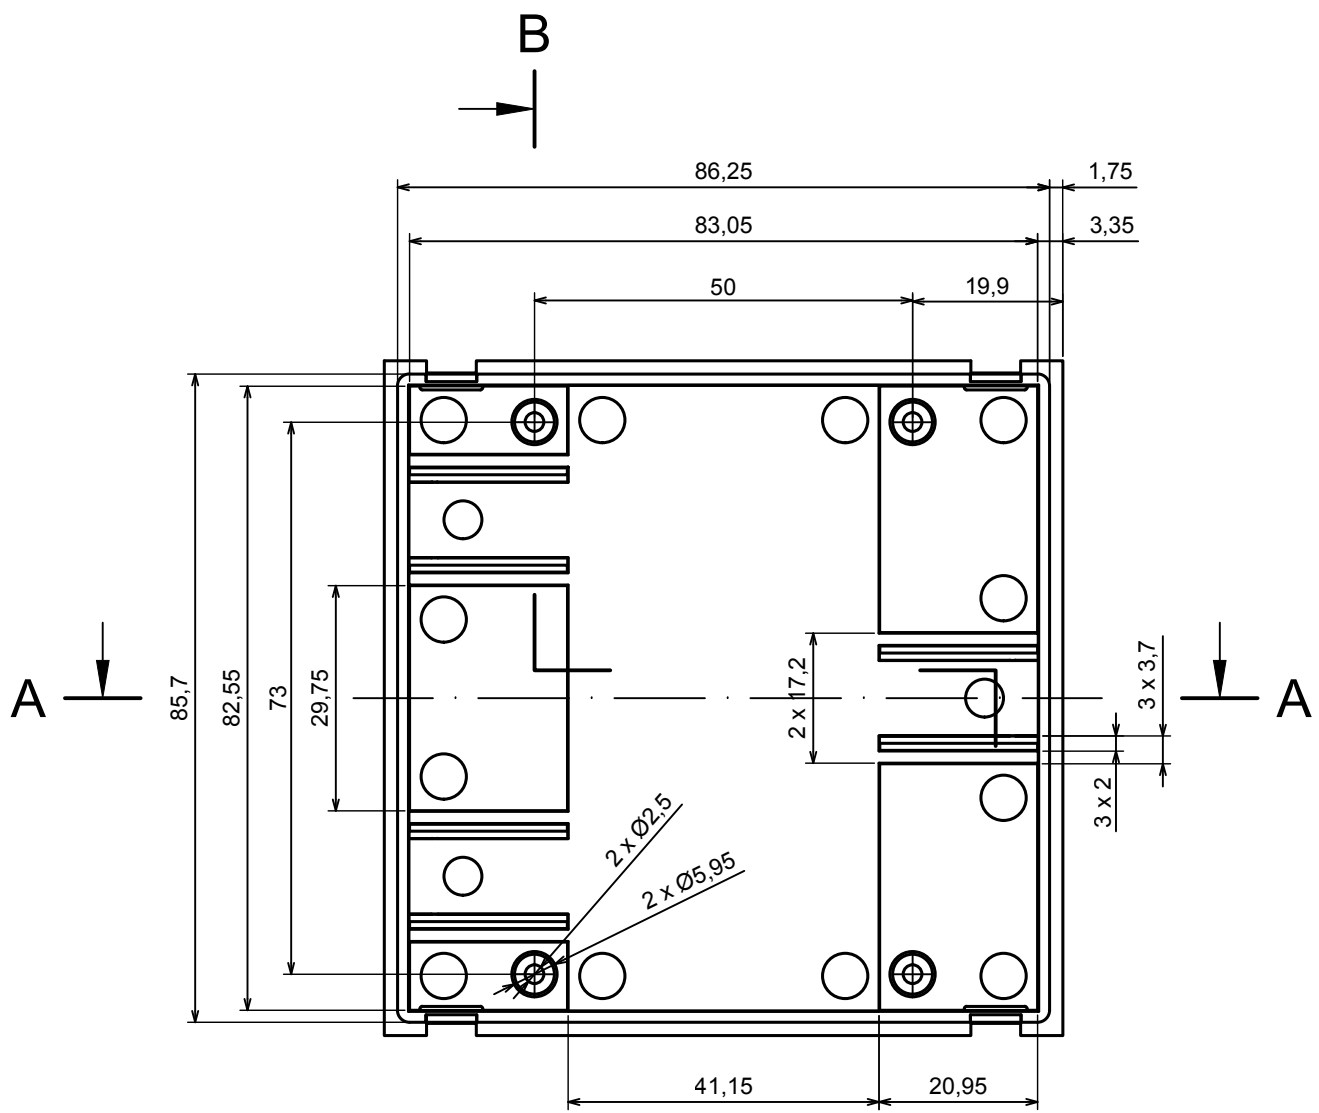

All rights reserved. Copyright Kradox 2020

Product model    Enclosure ZD1005 - Assembly

Format: A3    Material: ABS

Scale 1:1    Tolerance: +/- 0,5

B-B

A-A

All rights reserved. Copyright Kradox 2020		
Product model	Enclosure ZD1005 - Base	
Format: A3	Material: ABS	
Scale 1:1	Tolerance: +/- 0,5	

All rights reserved. Copyright Kradox 2020

Product model: Enclosure ZD1005 - Cover

Format: A3      Material: ABS

Scale 1:1      Tolerance: +/- 0,5

All rights reserved. Copyright Kradox 2020

Product model: Enclosure ZD1005 - Hook

Format: A3 Material: ABS

Scale 5:1 Tolerance: +/- 0,5