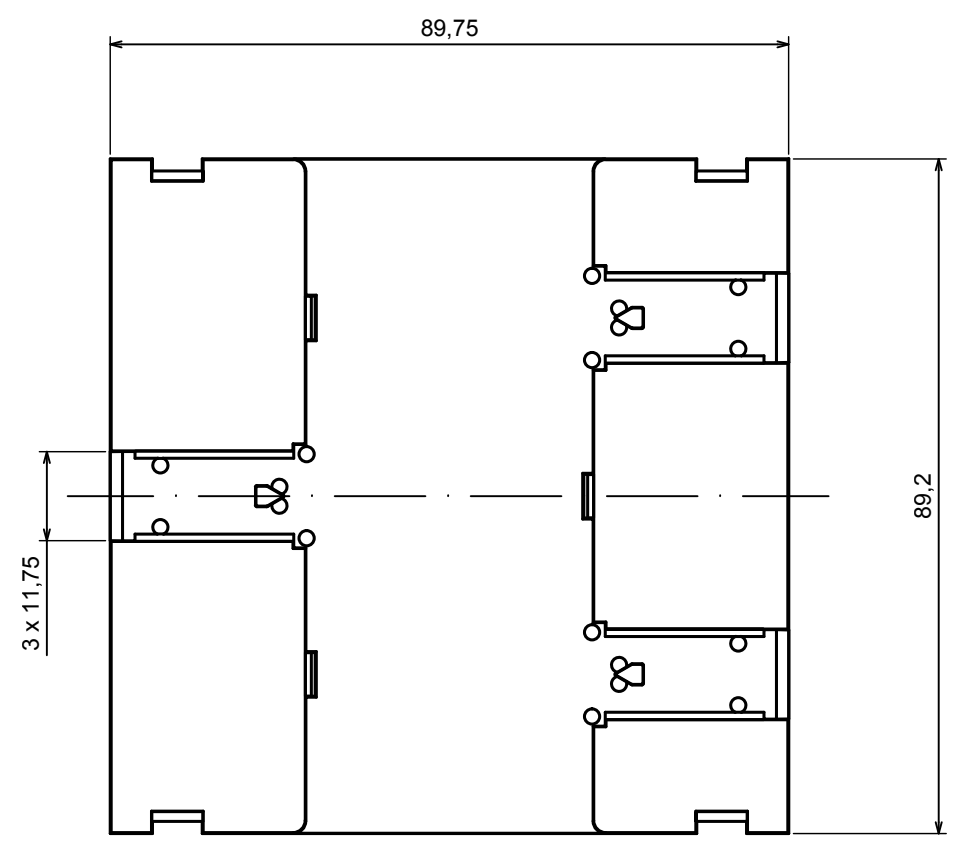

All rights reserved. Copyright Kradox 2020

Product model    Enclosure ZD1005 - Assembly

Format: A3    Material: ABS

Scale 1:1    Tolerance: +/- 0,5

B-B

A-A

All rights reserved. Copyright Kradox 2020		
Product model	Enclosure ZD1005 - Base	
Format: A3	Material: ABS	
Scale 1:1	Tolerance: +/- 0,5	

All rights reserved. Copyright Kradox 2020

Product model: Enclosure ZD1005 - Cover

Format: A3      Material: ABS

Scale 1:1      Tolerance: +/- 0,5

All rights reserved. Copyright Kradox 2020

Product model: Enclosure ZD1005 - Hook

Format: A3 Material: ABS

Scale 5:1 Tolerance: +/- 0,5