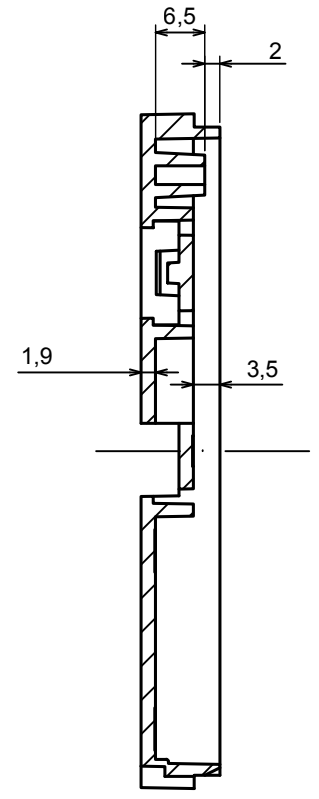

All rights reserved. Copyright Kradox 2020

Product model    Enclosure ZD1005 - Assembly

Format: A3    Material: ABS

Scale 1:1    Tolerance: +/- 0,5

B-B

A-A

All rights reserved. Copyright Kradox 2020		
Product model	Enclosure ZD1005 - Base	
Format: A3	Material: ABS	
Scale 1:1	Tolerance: +/- 0,5	

All rights reserved. Copyright Kradox 2020

Product model: Enclosure ZD1005 - Cover

Format: A3      Material: ABS

Scale 1:1      Tolerance: +/- 0,5

All rights reserved. Copyright Kradox 2020

Product model: Enclosure ZD1005 - Hook

Format: A3 Material: ABS

Scale 5:1 Tolerance: +/- 0,5