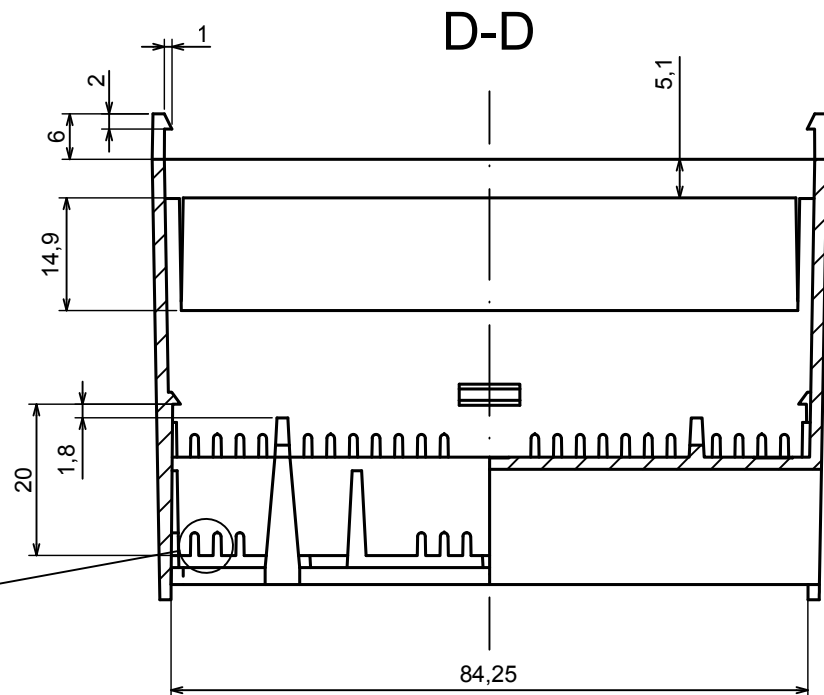

All rights reserved. Copyright Kradox 2020

Product model    Enclosure ZD1005 - Assembly

Format: A3    Material: ABS

Scale 1:1    Tolerance: +/- 0,5

B-B

A-A

All rights reserved. Copyright Kradox 2020		
Product model	Enclosure ZD1005 - Base	
Format: A3	Material: ABS	
Scale 1:1	Tolerance: +/- 0,5	

All rights reserved. Copyright Kradox 2020

Product model: Enclosure ZD1005 - Cover

Format: A3      Material: ABS

Scale 1:1      Tolerance: +/- 0,5

All rights reserved. Copyright Kradox 2020

Product model: Enclosure ZD1005 - Hook

Format: A3 Material: ABS

Scale 5:1 Tolerance: +/- 0,5