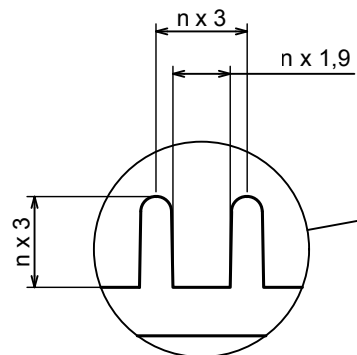

All rights reserved. Copyright Kradox 2020

Product model    Enclosure ZD1005 - Assembly

Format: A3    Material: ABS

Scale 1:1    Tolerance: +/- 0,5

B-B

A-A

All rights reserved. Copyright Kradox 2020		
Product model	Enclosure ZD1005 - Base	
Format: A3	Material: ABS	
Scale 1:1	Tolerance: +/- 0,5	

All rights reserved. Copyright Kradox 2020

Product model: Enclosure ZD1005 - Cover

Format: A3      Material: ABS

Scale 1:1      Tolerance: +/- 0,5

All rights reserved. Copyright Kradox 2020

Product model: Enclosure ZD1005 - Hook

Format: A3 Material: ABS

Scale 5:1 Tolerance: +/- 0,5