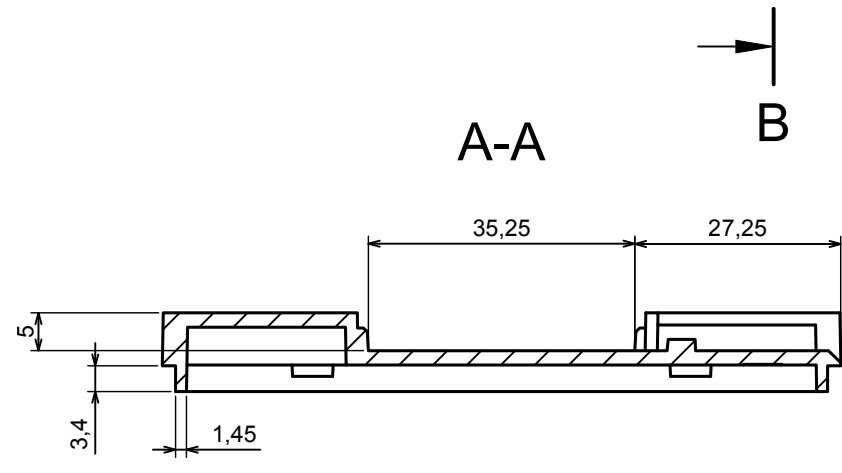

All rights reserved. Copyright Kradox 2020

Product model    Enclosure ZD1005 - Assembly

Format: A3    Material: ABS

Scale 1:1    Tolerance: +/- 0,5

B-B

A-A

All rights reserved. Copyright Kradox 2020		
Product model	Enclosure ZD1005 - Base	
Format: A3	Material: ABS	
Scale 1:1	Tolerance: +/- 0,5	

All rights reserved. Copyright Kradox 2020

Product model: Enclosure ZD1005 - Cover

Format: A3      Material: ABS

Scale 1:1      Tolerance: +/- 0,5

All rights reserved. Copyright Kradox 2020

Product model: Enclosure ZD1005 - Hook

Format: A3 Material: ABS

Scale 5:1 Tolerance: +/- 0,5