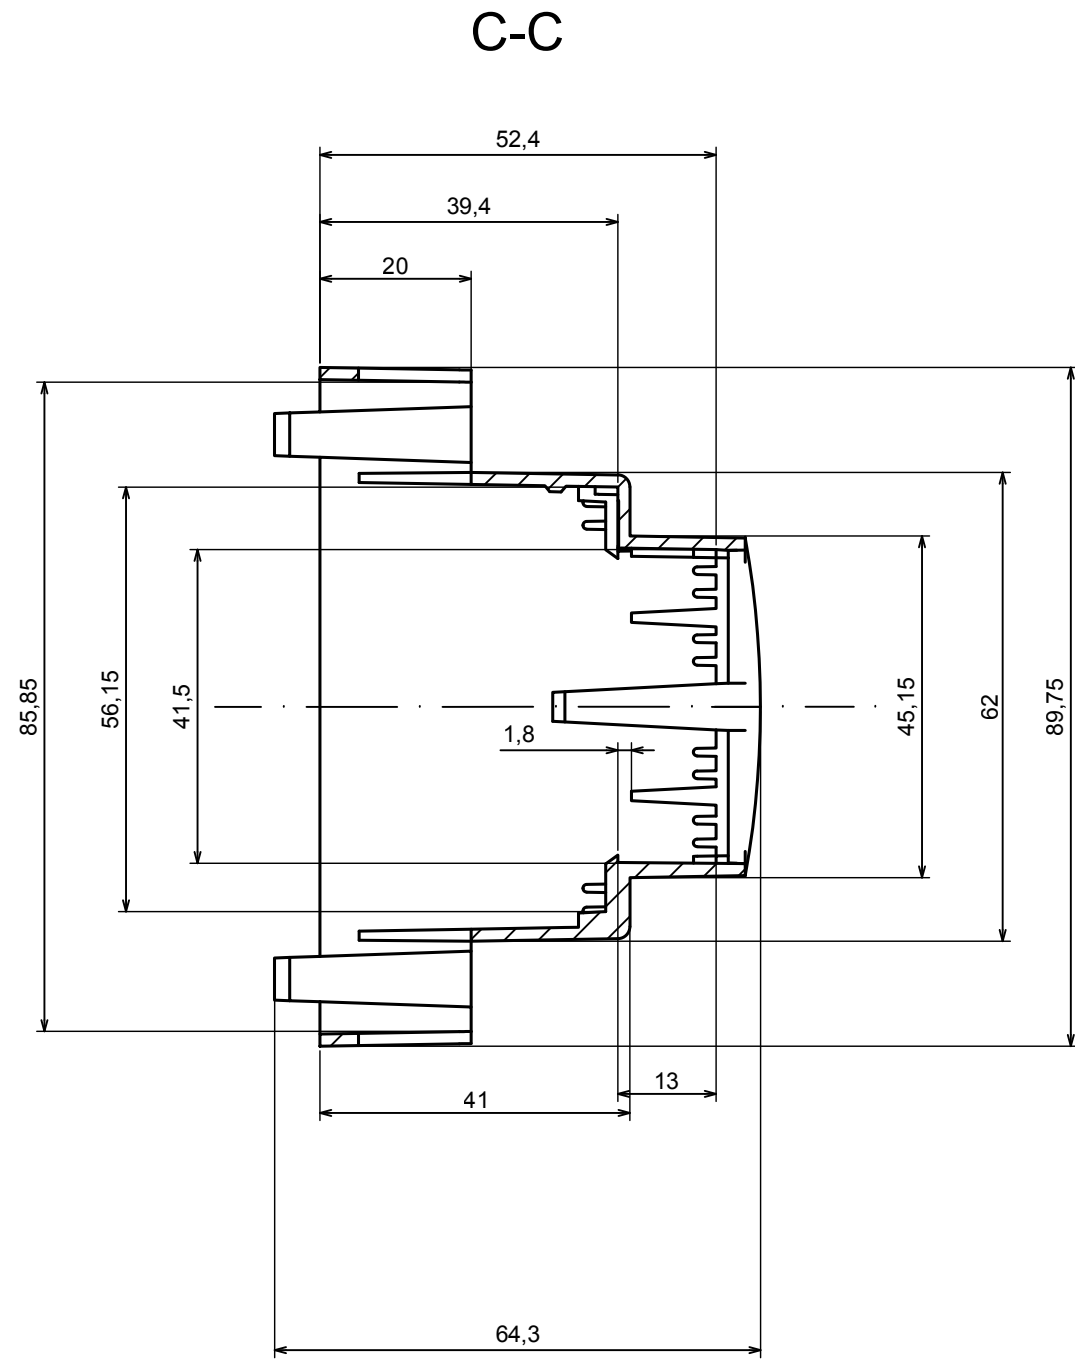

All rights reserved. Copyright Kradox 2020

Product model    Enclosure ZD1005 - Assembly

Format: A3    Material: ABS

Scale 1:1    Tolerance: +/- 0,5

B-B

A-A

All rights reserved. Copyright Kradox 2020		
Product model	Enclosure ZD1005 - Base	
Format: A3	Material: ABS	
Scale 1:1	Tolerance: +/- 0,5	

All rights reserved. Copyright Kradox 2020

Product model: Enclosure ZD1005 - Cover

Format: A3      Material: ABS

Scale 1:1      Tolerance: +/- 0,5

All rights reserved. Copyright Kradox 2020

Product model: Enclosure ZD1005 - Hook

Format: A3 Material: ABS

Scale 5:1 Tolerance: +/- 0,5