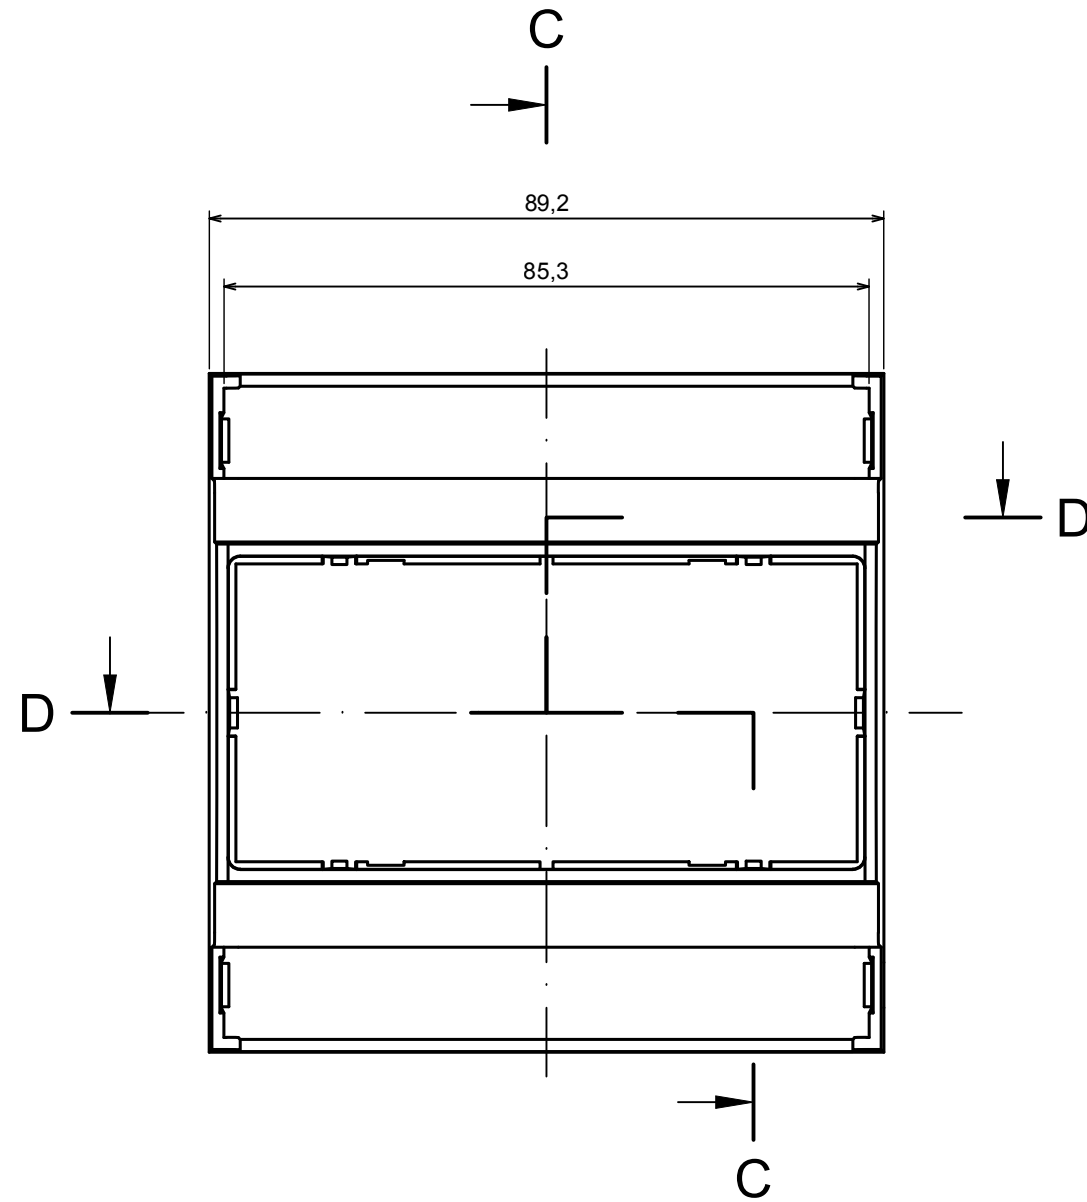

All rights reserved. Copyright Kradox 2020

Product model    Enclosure ZD1005 - Assembly

Format: A3    Material: ABS

Scale 1:1    Tolerance: +/- 0,5

B-B

A-A

All rights reserved. Copyright Kradox 2020		
Product model	Enclosure ZD1005 - Base	
Format: A3	Material: ABS	
Scale 1:1	Tolerance: +/- 0,5	

All rights reserved. Copyright Kradox 2020

Product model: Enclosure ZD1005 - Cover

Format: A3      Material: ABS

Scale 1:1      Tolerance: +/- 0,5

All rights reserved. Copyright Kradox 2020

Product model: Enclosure ZD1005 - Hook

Format: A3 Material: ABS

Scale 5:1 Tolerance: +/- 0,5