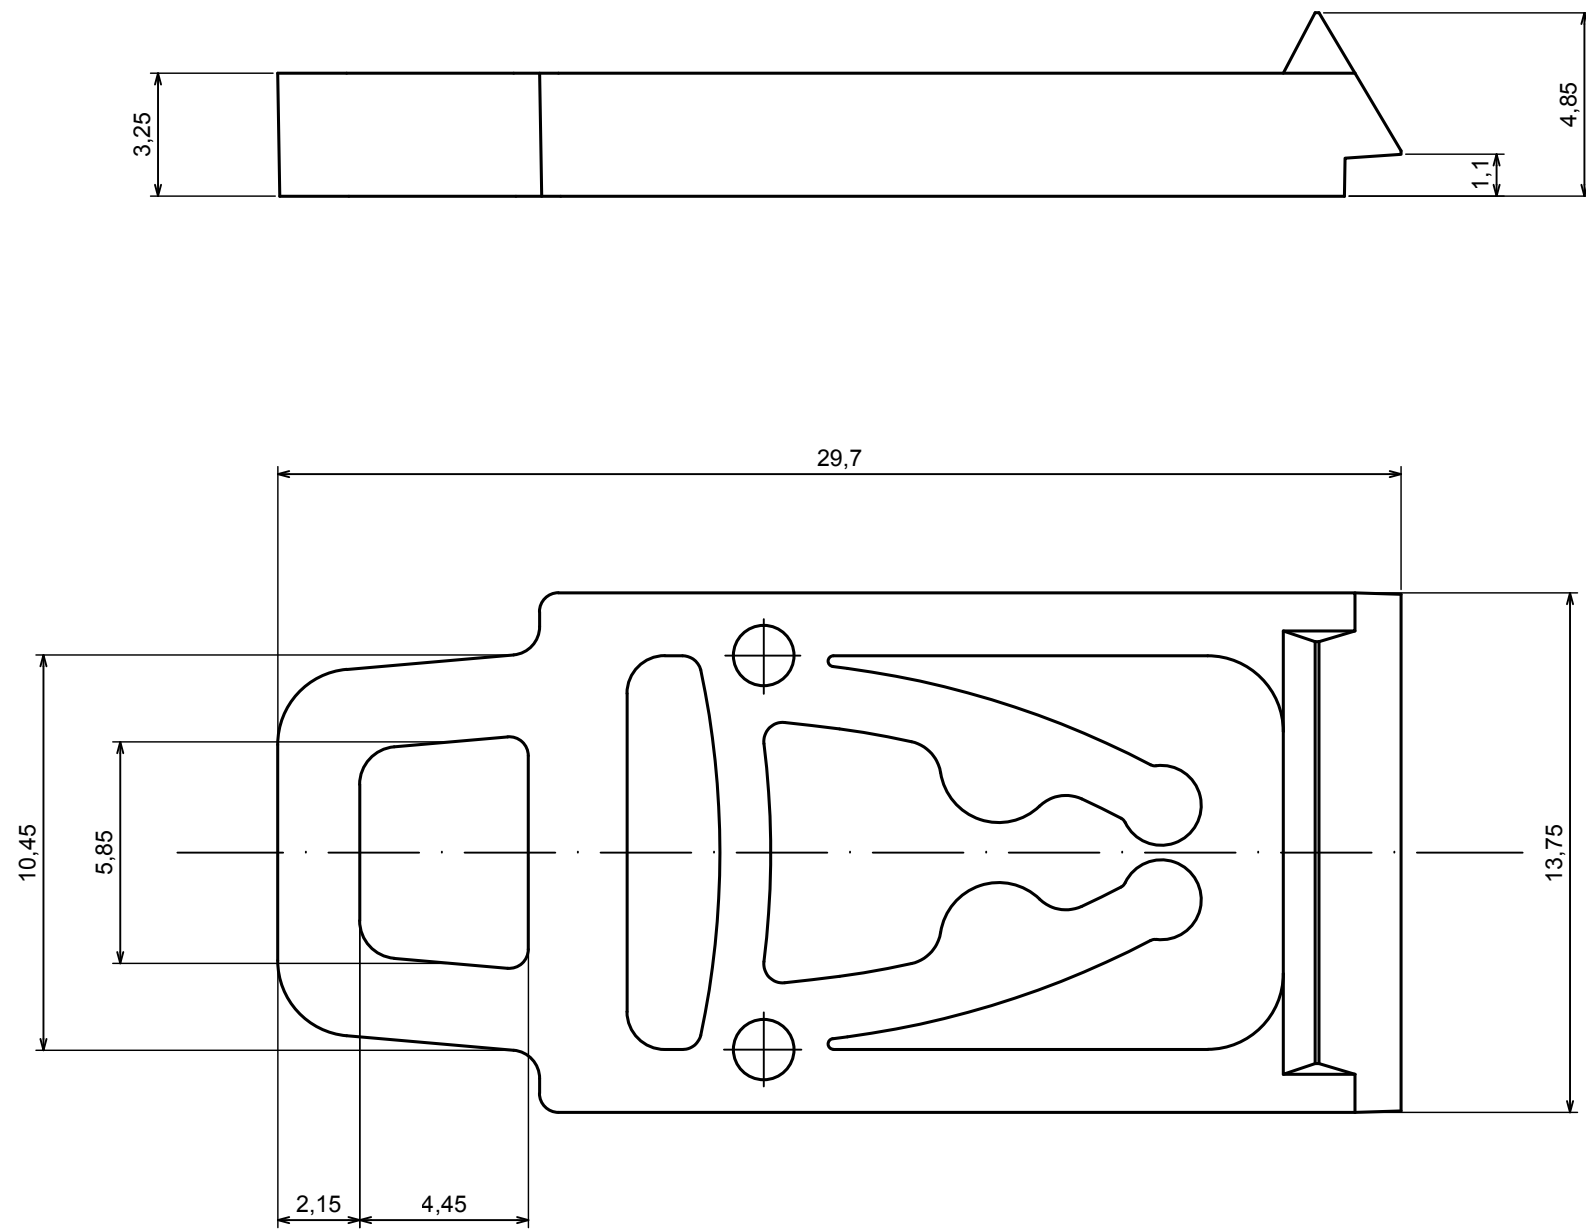

All rights reserved. Copyright Kradox 2020

Product model    Enclosure ZD1005 - Assembly

Format: A3    Material: ABS

Scale 1:1    Tolerance: +/- 0,5

B-B

A-A

All rights reserved. Copyright Kradox 2020		
Product model	Enclosure ZD1005 - Base	
Format: A3	Material: ABS	
Scale 1:1	Tolerance: +/- 0,5	

All rights reserved. Copyright Kradox 2020

Product model: Enclosure ZD1005 - Cover

Format: A3      Material: ABS

Scale 1:1      Tolerance: +/- 0,5

All rights reserved. Copyright Kradox 2020

Product model: Enclosure ZD1005 - Hook

Format: A3 Material: ABS

Scale 5:1 Tolerance: +/- 0,5