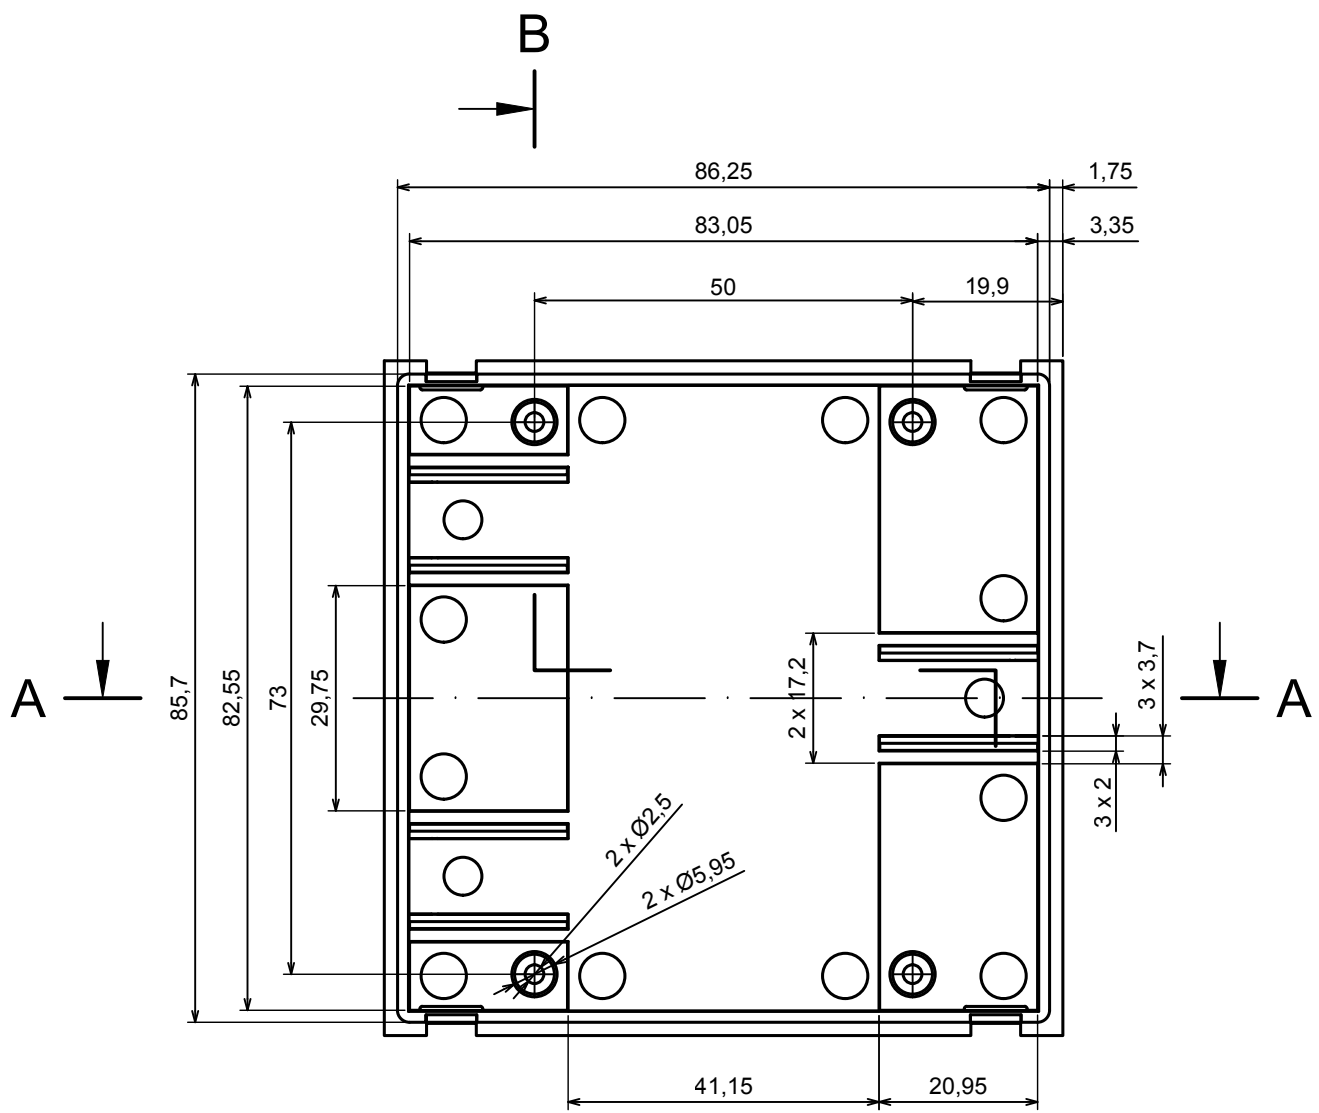

All rights reserved. Copyright Kradox 2020

Product model Enclosure ZD1005 - Assembly

Format: A3 Material: ABS

Scale 1:1 Tolerance: +/- 0,5

B-B

A-A

All rights reserved. Copyright Kradox 2020		
Product model	Enclosure ZD1005 - Base	
Format: A3	Material: ABS	
Scale 1:1	Tolerance: +/- 0,5	

All rights reserved. Copyright Kradox 2020		
Product model	Enclosure ZD1005 - Cover	
Format: A3	Material: ABS	
Scale 1:1	Tolerance: +/- 0,5	

All rights reserved. Copyright Kradox 2020

Product model: Enclosure ZD1005 - Hook

Format: A3 Material: ABS

Scale 5:1 Tolerance: +/- 0,5

X-ON Electronics

Largest Supplier of Electrical and Electronic Components

Click to view similar products for [Enclosures, Boxes & Cases](#) category:

Click to view products by [Kradex](#) manufacturer: