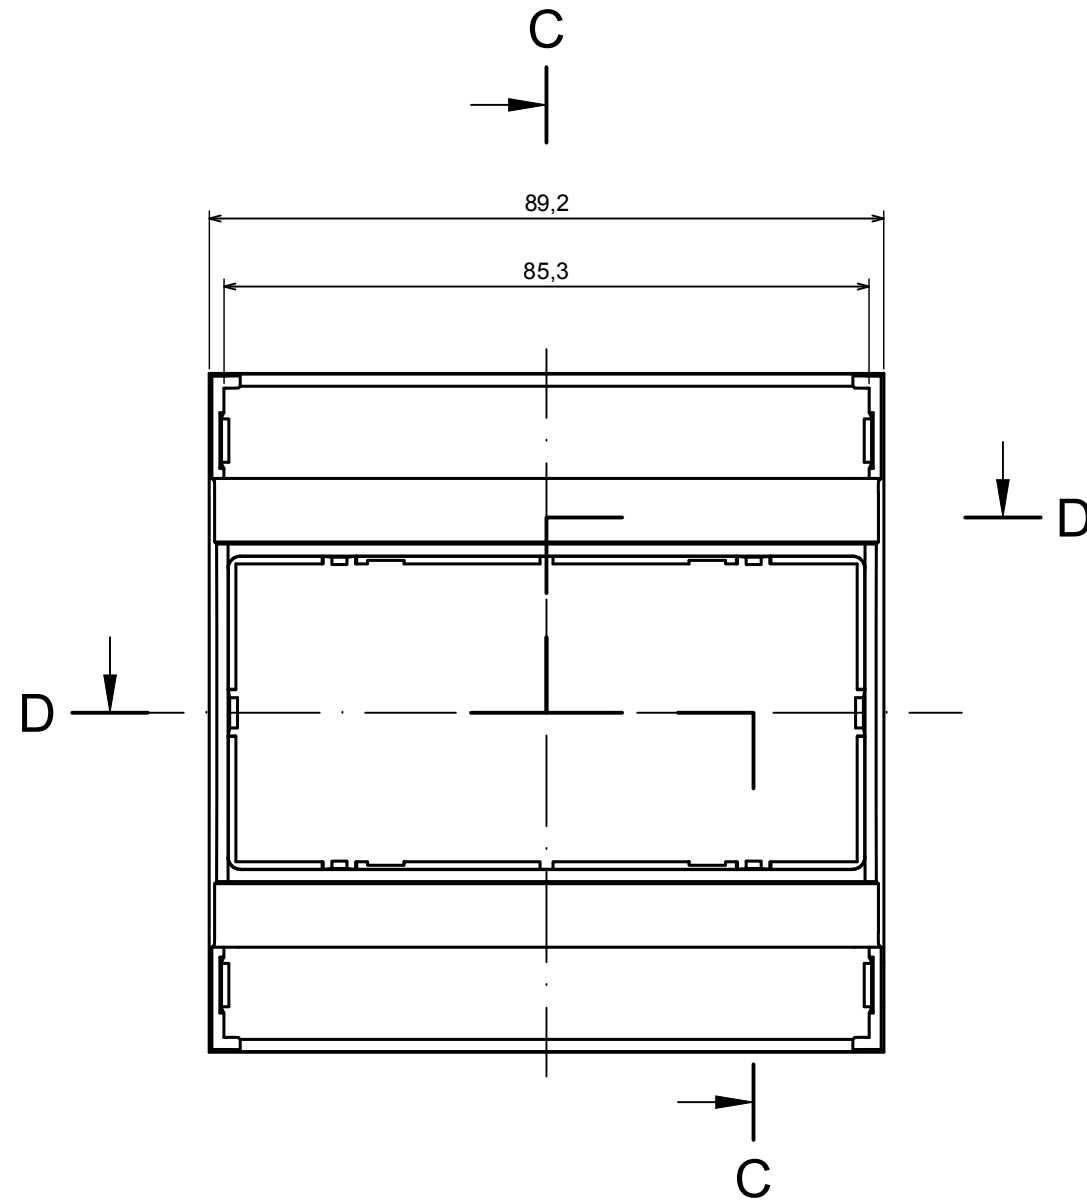

All rights reserved. Copyright Kradox 2020

Product model Enclosure ZD1005 - Assembly

Format: A3 Material: ABS

Scale 1:1 Tolerance: +/- 0,5

B-B

A-A

All rights reserved. Copyright Kradox 2020		
Product model	Enclosure ZD1005 - Base	
Format: A3	Material: ABS	
Scale 1:1	Tolerance: +/- 0,5	

All rights reserved. Copyright Kradox 2020		
Product model	Enclosure ZD1005 - Cover	
Format: A3	Material: ABS	
Scale 1:1	Tolerance: +/- 0,5	

All rights reserved. Copyright Kradox 2020

Product model: Enclosure ZD1005 - Hook

Format: A3 Material: ABS

Scale 5:1 Tolerance: +/- 0,5

X-ON Electronics

Largest Supplier of Electrical and Electronic Components

Click to view similar products for [Enclosures, Boxes & Cases](#) category:

Click to view products by [Kradex](#) manufacturer: