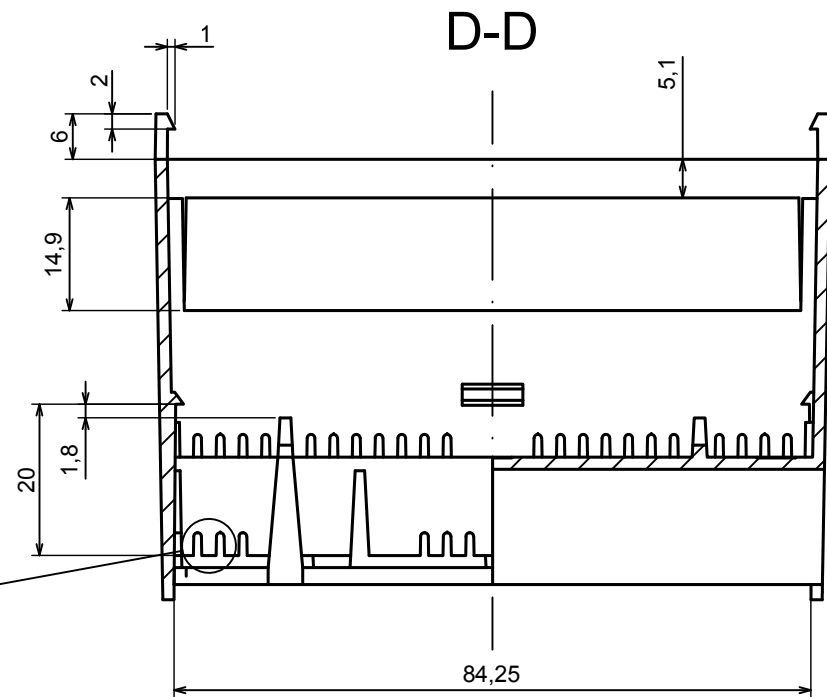

All rights reserved. Copyright Kradox 2020

Product model Enclosure ZD1005 - Assembly

Format: A3 Material: ABS

Scale 1:1 Tolerance: +/- 0,5

B-B

A-A

All rights reserved. Copyright Kradox 2020		
Product model	Enclosure ZD1005 - Base	
Format: A3	Material: ABS	
Scale 1:1	Tolerance: +/- 0,5	

All rights reserved. Copyright Kradox 2020		
Product model	Enclosure ZD1005 - Cover	
Format: A3	Material: ABS	
Scale 1:1	Tolerance: +/- 0,5	

All rights reserved. Copyright Kradox 2020

Product model: Enclosure ZD1005 - Hook

Format: A3 Material: ABS

Scale 5:1 Tolerance: +/- 0,5

X-ON Electronics

Largest Supplier of Electrical and Electronic Components

Click to view similar products for [Enclosures, Boxes & Cases](#) category:

Click to view products by [Kradex](#) manufacturer: