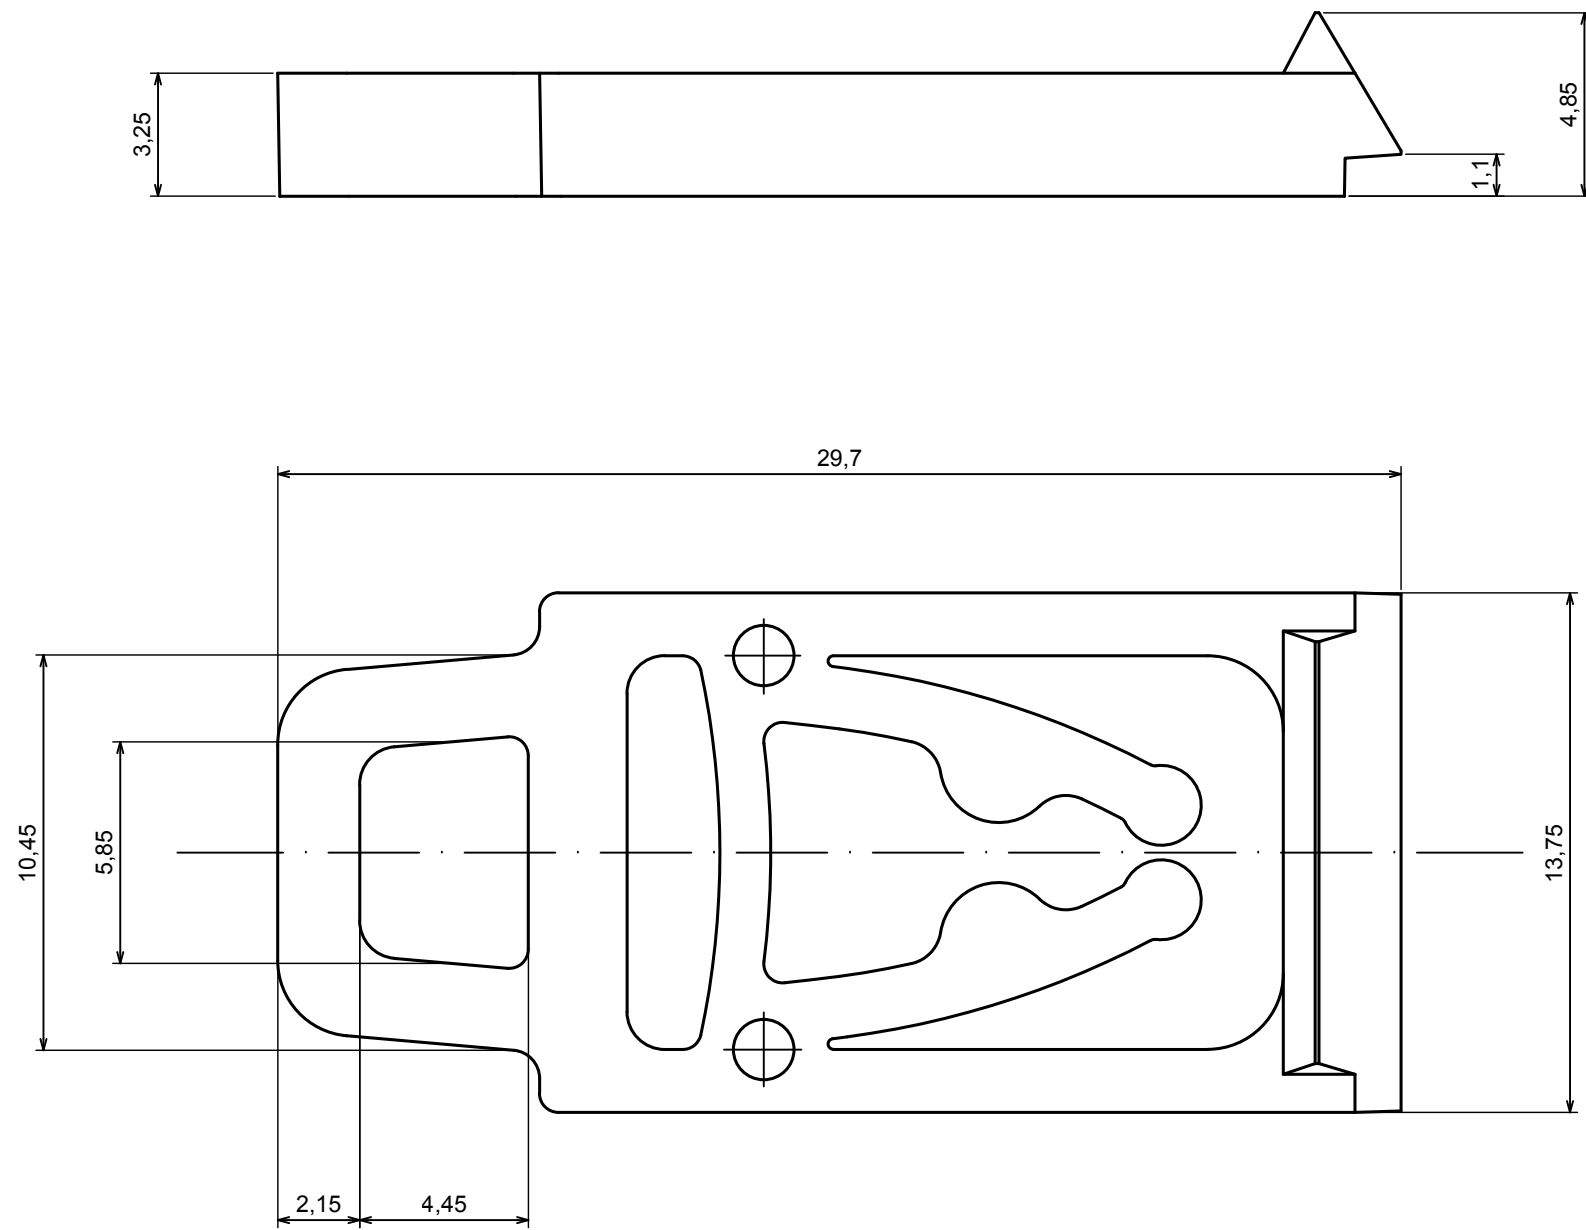

All rights reserved. Copyright Kradox 2020

Product model Enclosure ZD1005 - Assembly

Format: A3 Material: ABS

Scale 1:1 Tolerance: +/- 0,5

B-B

A-A

All rights reserved. Copyright Kradox 2020		
Product model	Enclosure ZD1005 - Base	
Format: A3	Material: ABS	
Scale 1:1	Tolerance: +/- 0,5	

All rights reserved. Copyright Kradox 2020		
Product model	Enclosure ZD1005 - Cover	
Format: A3	Material: ABS	
Scale 1:1	Tolerance: +/- 0,5	

All rights reserved. Copyright Kradox 2020

Product model: Enclosure ZD1005 - Hook

Format: A3 Material: ABS

Scale 5:1 Tolerance: +/- 0,5

X-ON Electronics

Largest Supplier of Electrical and Electronic Components

Click to view similar products for [Enclosures, Boxes & Cases](#) category:

Click to view products by [Kradex](#) manufacturer: