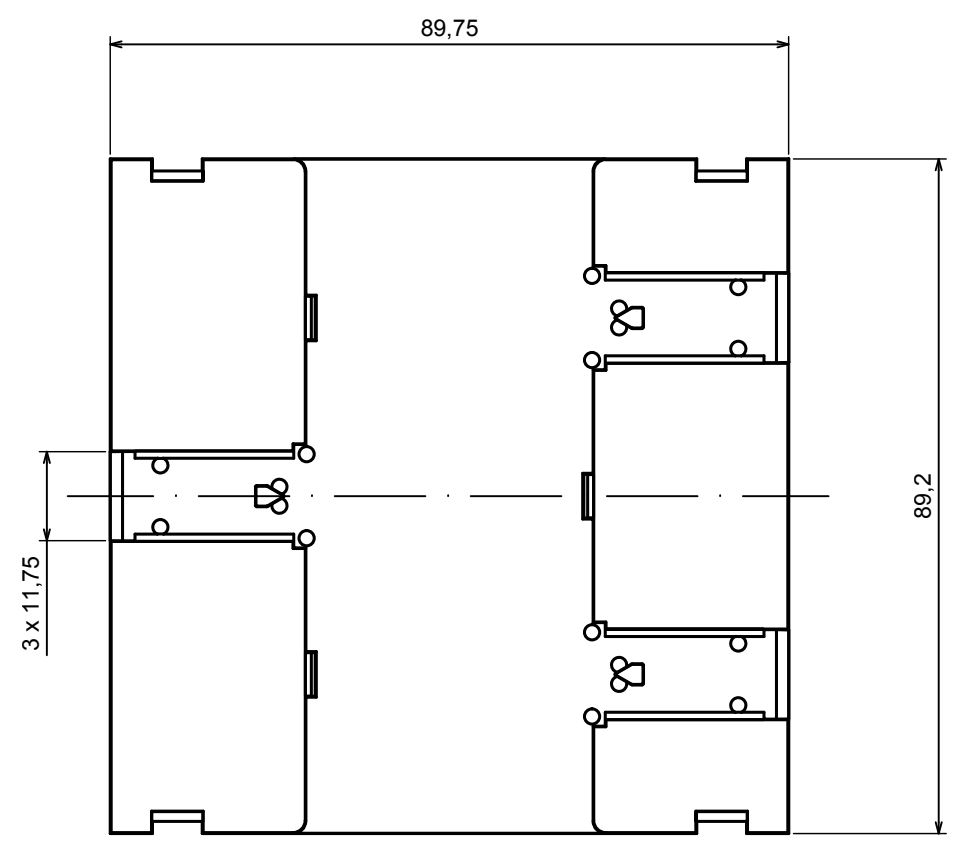

All rights reserved. Copyright Kradox 2020

Product model Enclosure ZD1005 - Assembly

Format: A3 Material: ABS

Scale 1:1 Tolerance: +/- 0,5

B-B

A-A

All rights reserved. Copyright Kradox 2020		
Product model	Enclosure ZD1005 - Base	
Format: A3	Material: ABS	
Scale 1:1	Tolerance: +/- 0,5	

All rights reserved. Copyright Kradox 2020		
Product model	Enclosure ZD1005 - Cover	
Format: A3	Material: ABS	
Scale 1:1	Tolerance: +/- 0,5	

All rights reserved. Copyright Kradox 2020

Product model: Enclosure ZD1005 - Hook