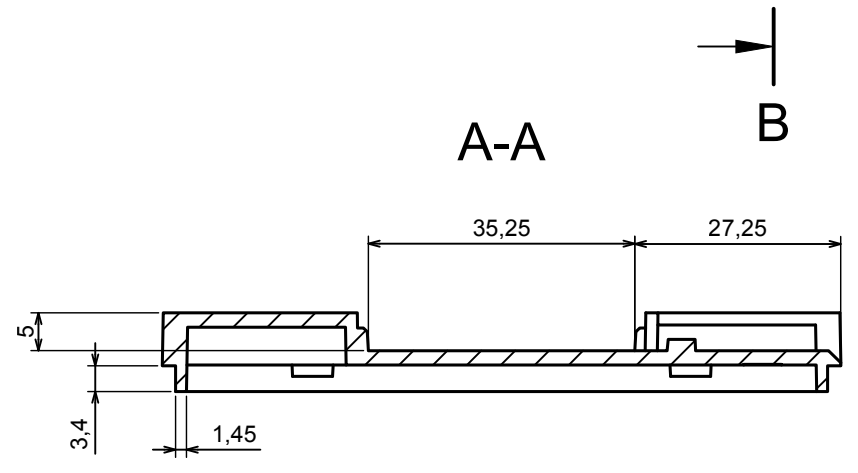

All rights reserved. Copyright Kradox 2020

Product model Enclosure ZD1005 - Assembly

Format: A3 Material: ABS

Scale 1:1 Tolerance: +/- 0,5

B-B

A-A

All rights reserved. Copyright Kradox 2020		
Product model	Enclosure ZD1005 - Base	
Format: A3	Material: ABS	
Scale 1:1	Tolerance: +/- 0,5	

All rights reserved. Copyright Kradox 2020		
Product model	Enclosure ZD1005 - Cover	
Format: A3	Material: ABS	
Scale 1:1	Tolerance: +/- 0,5	

All rights reserved. Copyright Kradox 2020

Product model: Enclosure ZD1005 - Hook