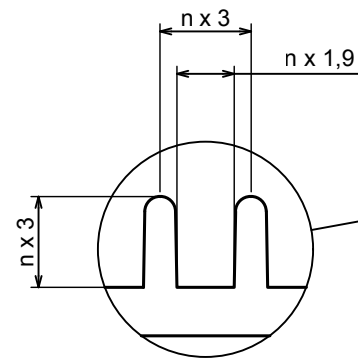

All rights reserved. Copyright Kradox 2020

Product model Enclosure ZD1005 - Assembly

Format: A3 Material: ABS

Scale 1:1 Tolerance: +/- 0,5

B-B

A-A

All rights reserved. Copyright Kradox 2020		
Product model	Enclosure ZD1005 - Base	
Format: A3	Material: ABS	
Scale 1:1	Tolerance: +/- 0,5	

All rights reserved. Copyright Kradox 2020		
Product model	Enclosure ZD1005 - Cover	
Format: A3	Material: ABS	
Scale 1:1	Tolerance: +/- 0,5	

All rights reserved. Copyright Kradox 2020

Product model: Enclosure ZD1005 - Hook