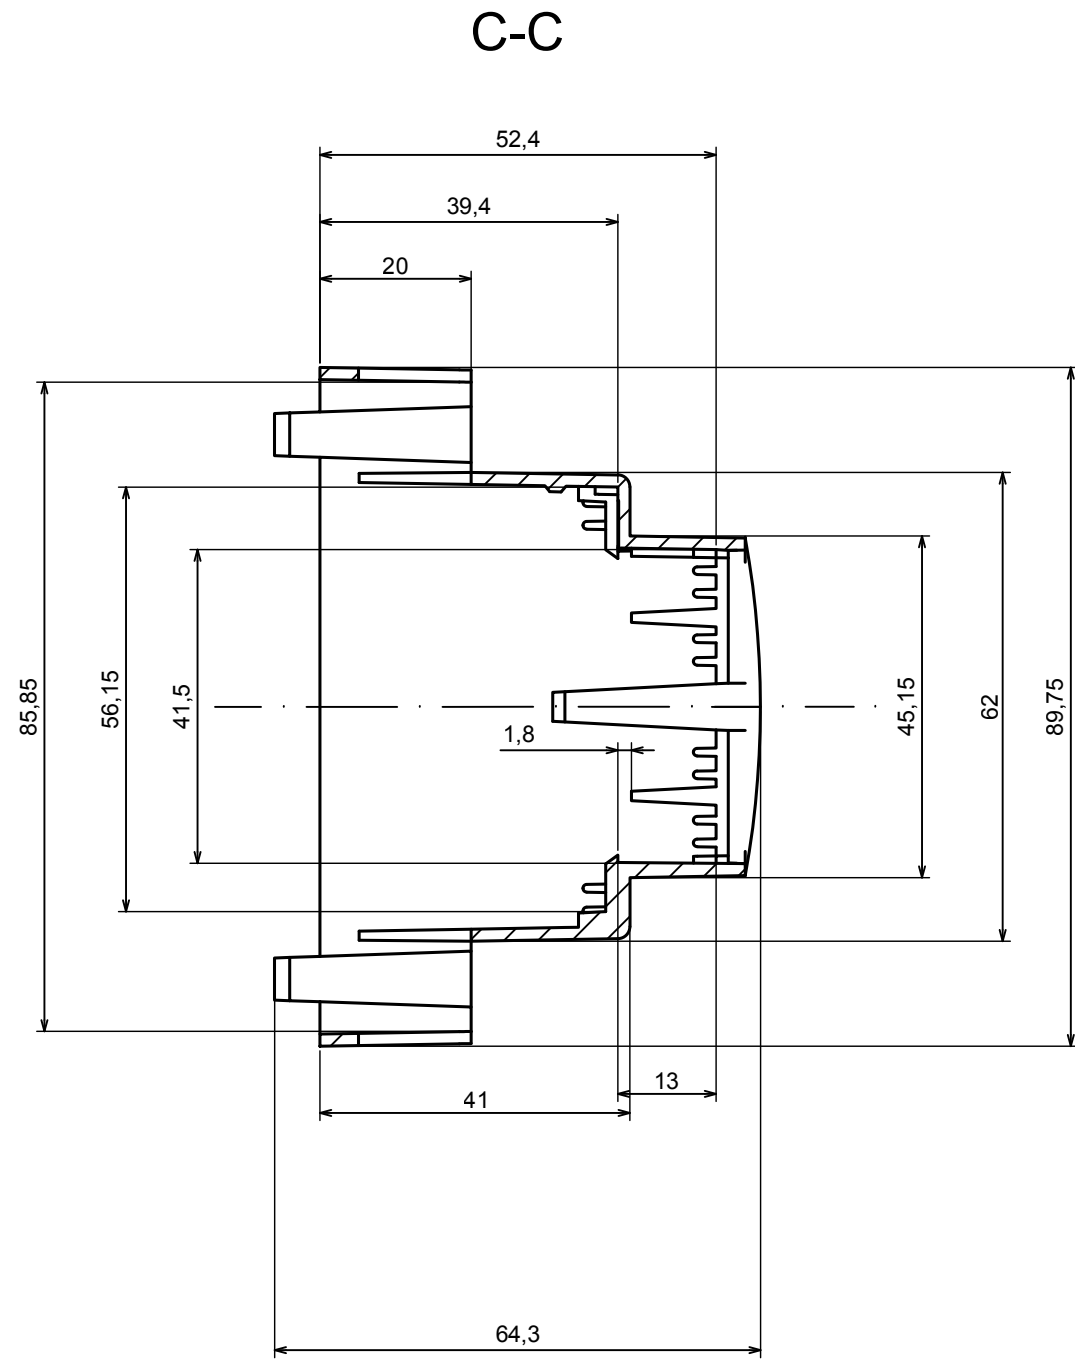

All rights reserved. Copyright Kradox 2020

Product model Enclosure ZD1005 - Assembly

Format: A3 Material: ABS

Scale 1:1 Tolerance: +/- 0,5

B-B

A-A

All rights reserved. Copyright Kradox 2020		
Product model	Enclosure ZD1005 - Base	
Format: A3	Material: ABS	
Scale 1:1	Tolerance: +/- 0,5	

All rights reserved. Copyright Kradox 2020		
Product model	Enclosure ZD1005 - Cover	
Format: A3	Material: ABS	
Scale 1:1	Tolerance: +/- 0,5	

All rights reserved. Copyright Kradox 2020

Product model: Enclosure ZD1005 - Hook

Format: A3 Material: ABS

Scale 5:1 Tolerance: +/- 0,5

X-ON Electronics

Largest Supplier of Electrical and Electronic Components

Click to view similar products for [Enclosures, Boxes & Cases](#) category:

Click to view products by [Kradex](#) manufacturer: