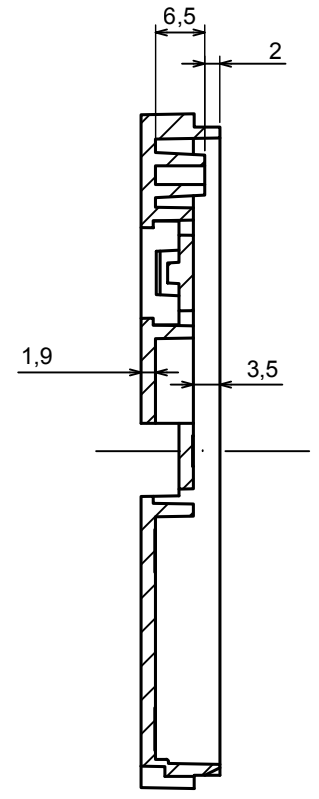

All rights reserved. Copyright Kradox 2020

Product model Enclosure ZD1005 - Assembly

Format: A3 Material: ABS

Scale 1:1 Tolerance: +/- 0,5

B-B

A-A

All rights reserved. Copyright Kradox 2020		
Product model	Enclosure ZD1005 - Base	
Format: A3	Material: ABS	
Scale 1:1	Tolerance: +/- 0,5	

All rights reserved. Copyright Kradox 2020		
Product model	Enclosure ZD1005 - Cover	
Format: A3	Material: ABS	
Scale 1:1	Tolerance: +/- 0,5	

All rights reserved. Copyright Kradox 2020

Product model: Enclosure ZD1005 - Hook

Format: A3 Material: ABS

Scale 5:1 Tolerance: +/- 0,5

X-ON Electronics

Largest Supplier of Electrical and Electronic Components

Click to view similar products for [Enclosures, Boxes & Cases](#) category:

Click to view products by [Kradex](#) manufacturer: