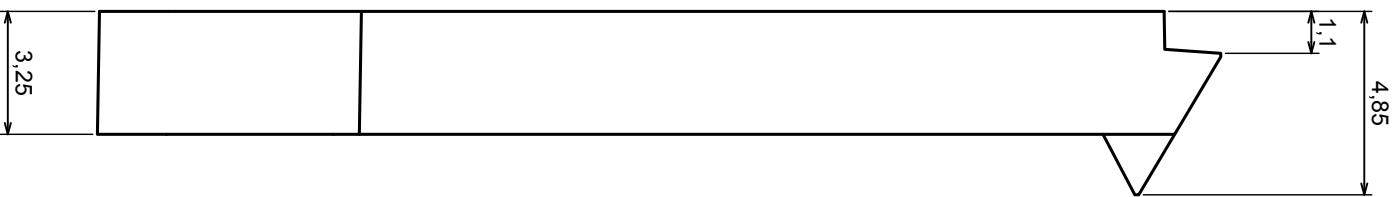

Scale 1:1

Format: A3

Product model: Enclosure ZD1009 - Base

All rights reserved. Copyright Kradex 2019

A-A

B-B

Tolerance: +/- 0,3

Material: ABS

Format: A3

Product model

Enclosure ZD1009 - Cover

All rights reserved. Copyright Kradex 2019

Scale 5:1		Tolerance: +/- 0,5
Format: A3		
Product model		Enclosure ZD1009 - Hook
All rights reserved. Copyright Kradex 2019		