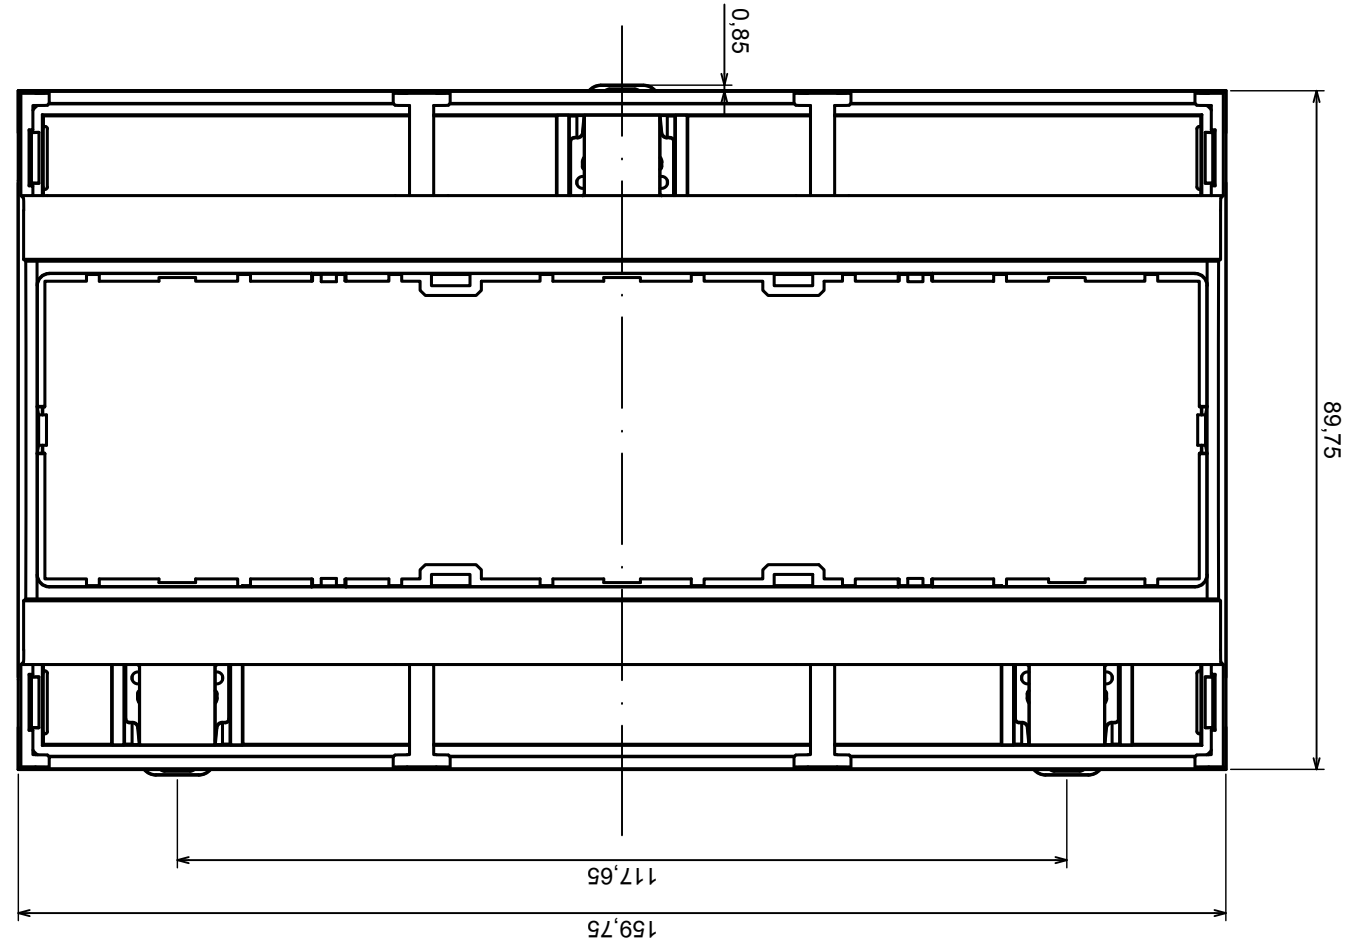

Tolerance: +/- 0,5

Material: ABS

Scale 1:1

Format: A3

Product model
Enclosure ZD1009 - Assembly

All rights reserved. Copyright Kradex 2019

Tolerance: +/- 0,5

Material: ABS

Scale 1:1

Format: A3

Product model: Enclosure ZD1009 - Base

All rights reserved. Copyright Kradex 2019

A-A

B-B

Tolerance: +/- 0,3

Material: ABS

Format: A3

Product model

Enclosure ZD1009 - Cover

All rights reserved. Copyright Kradex 2019

Scale 5:1		Tolerance: +/- 0,5
Format: A3		
Product model		Enclosure ZD1009 - Hook
All rights reserved. Copyright Kradex 2019		