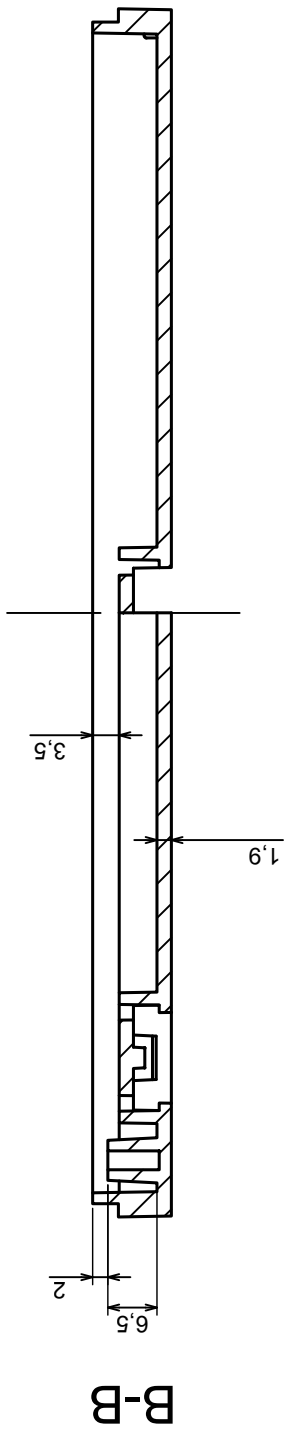

Tolerance: +/- 0,5

Material: ABS

Scale 1:1

Format: A3

Product model
Enclosure ZD1009 - Assembly

All rights reserved. Copyright Kradex 2019

Tolerance: +/- 0,5

Material: ABS

Scale 1:1

Format: A3

Product model: Enclosure ZD1009 - Base

All rights reserved. Copyright Kradex 2019

A-A

B-B

Tolerance: +/- 0,3

Material: ABS

Format: A3

Product model

Enclosure ZD1009 - Cover

All rights reserved. Copyright Kradex 2019

Scale 5:1		Tolerance: +/- 0,5
Format: A3		
Product model		Enclosure ZD1009 - Hook
All rights reserved. Copyright Kradex 2019		