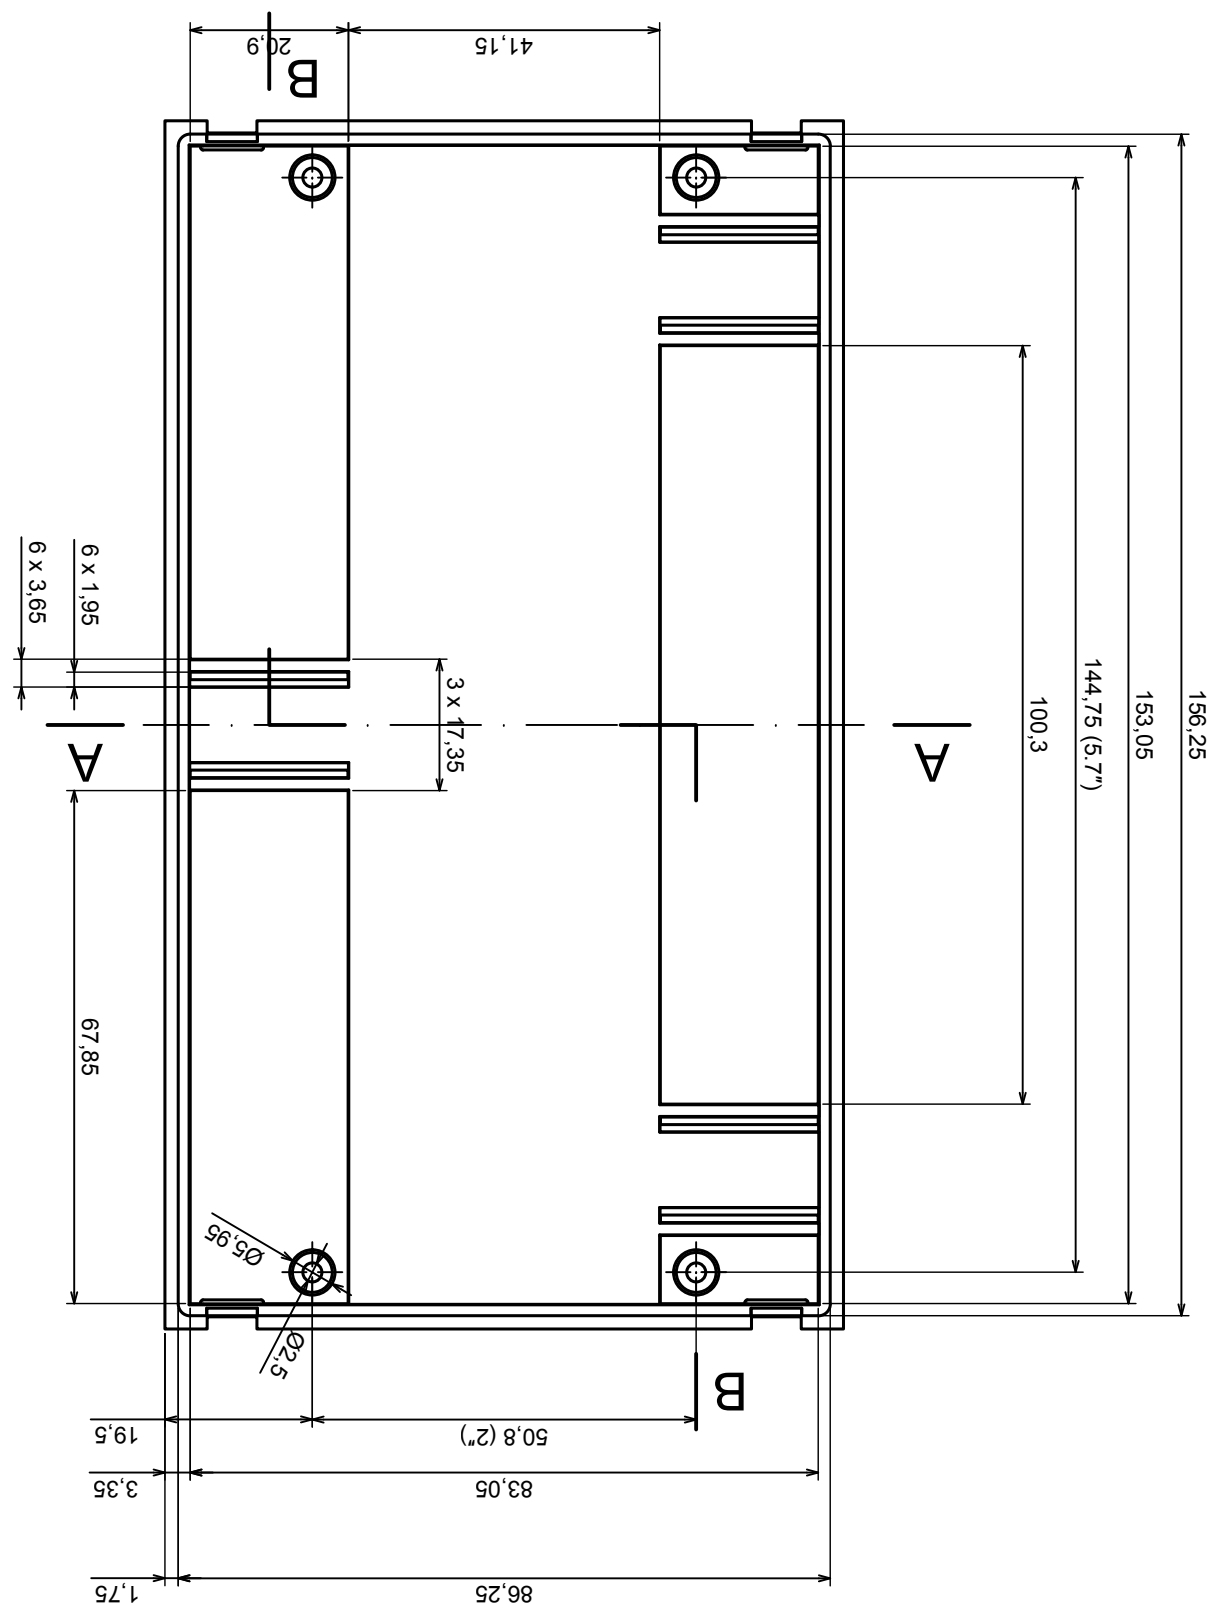

Tolerance: +/- 0,5

Material: ABS

Scale 1:1

Format: A3

Product model
Enclosure ZD1009 - Assembly

All rights reserved. Copyright Kradex 2019

Tolerance: +/- 0,5

Material: ABS

Scale 1:1

Format: A3

Product model: Enclosure ZD1009 - Base

All rights reserved. Copyright Kradex 2019

A-A

B-B

Tolerance: +/- 0,3

Material: ABS

Format: A3

Product model

Enclosure ZD1009 - Cover

All rights reserved. Copyright Kradex 2019

Scale 5:1		Tolerance: +/- 0,5
Format: A3		
Product model		Enclosure ZD1009 - Hook
All rights reserved. Copyright Kradex 2019		