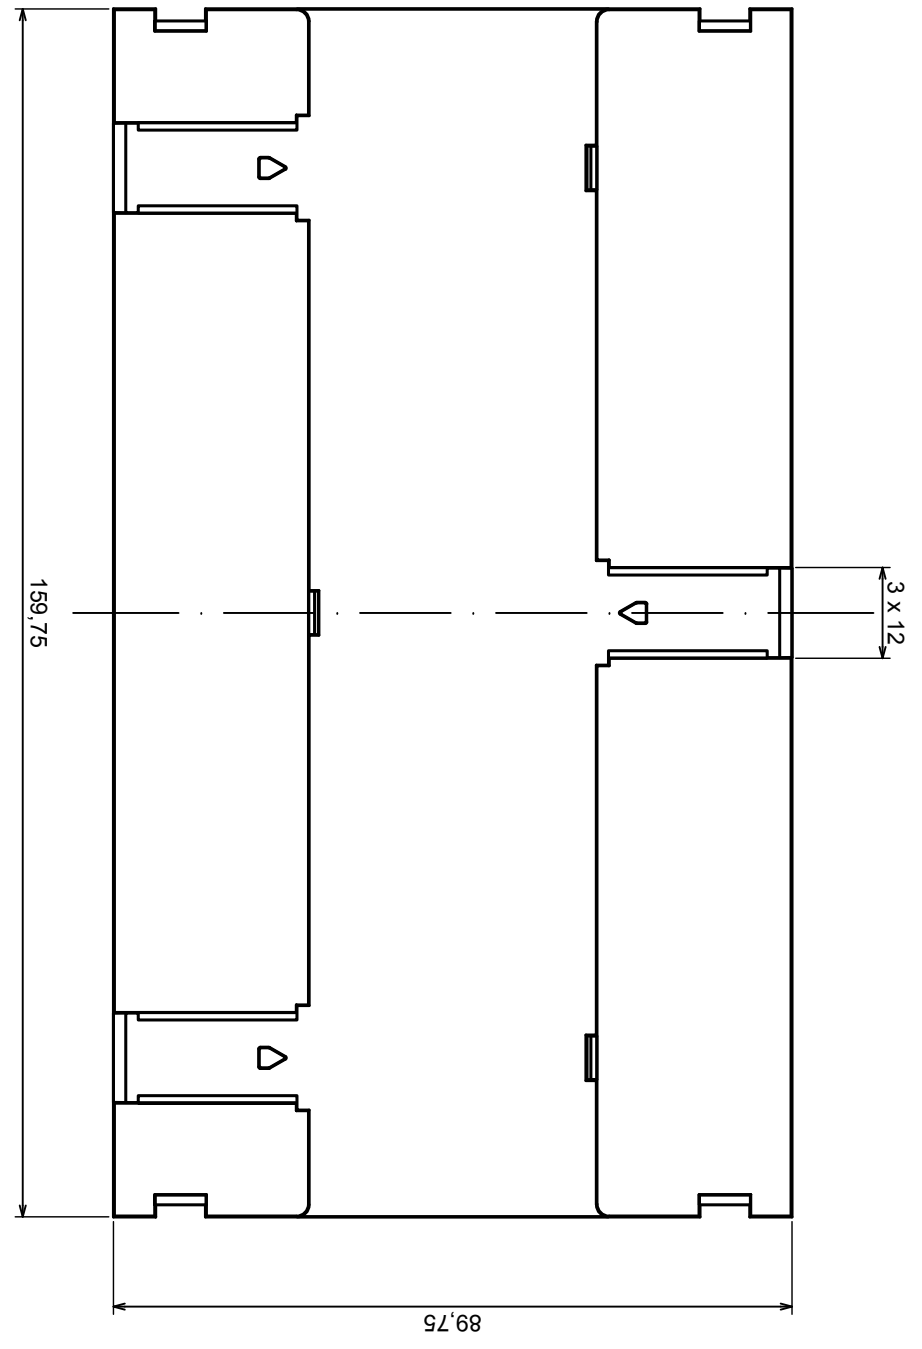

Tolerance: +/- 0,5

Material: ABS

Scale 1:1

Format: A3

Product model
Enclosure ZD1009 - Assembly

All rights reserved. Copyright Kradex 2019

Tolerance: +/- 0,5

Material: ABS

Scale 1:1

Format: A3

Product model: Enclosure ZD1009 - Base

All rights reserved. Copyright Kradex 2019

A-A

B-B

Tolerance: +/- 0,3

Material: ABS

Format: A3

Product model

Enclosure ZD1009 - Cover

All rights reserved. Copyright Kradex 2019

Scale 5:1		Tolerance: +/- 0,5
Format: A3		
Product model		Enclosure ZD1009 - Hook
All rights reserved. Copyright Kradex 2019		