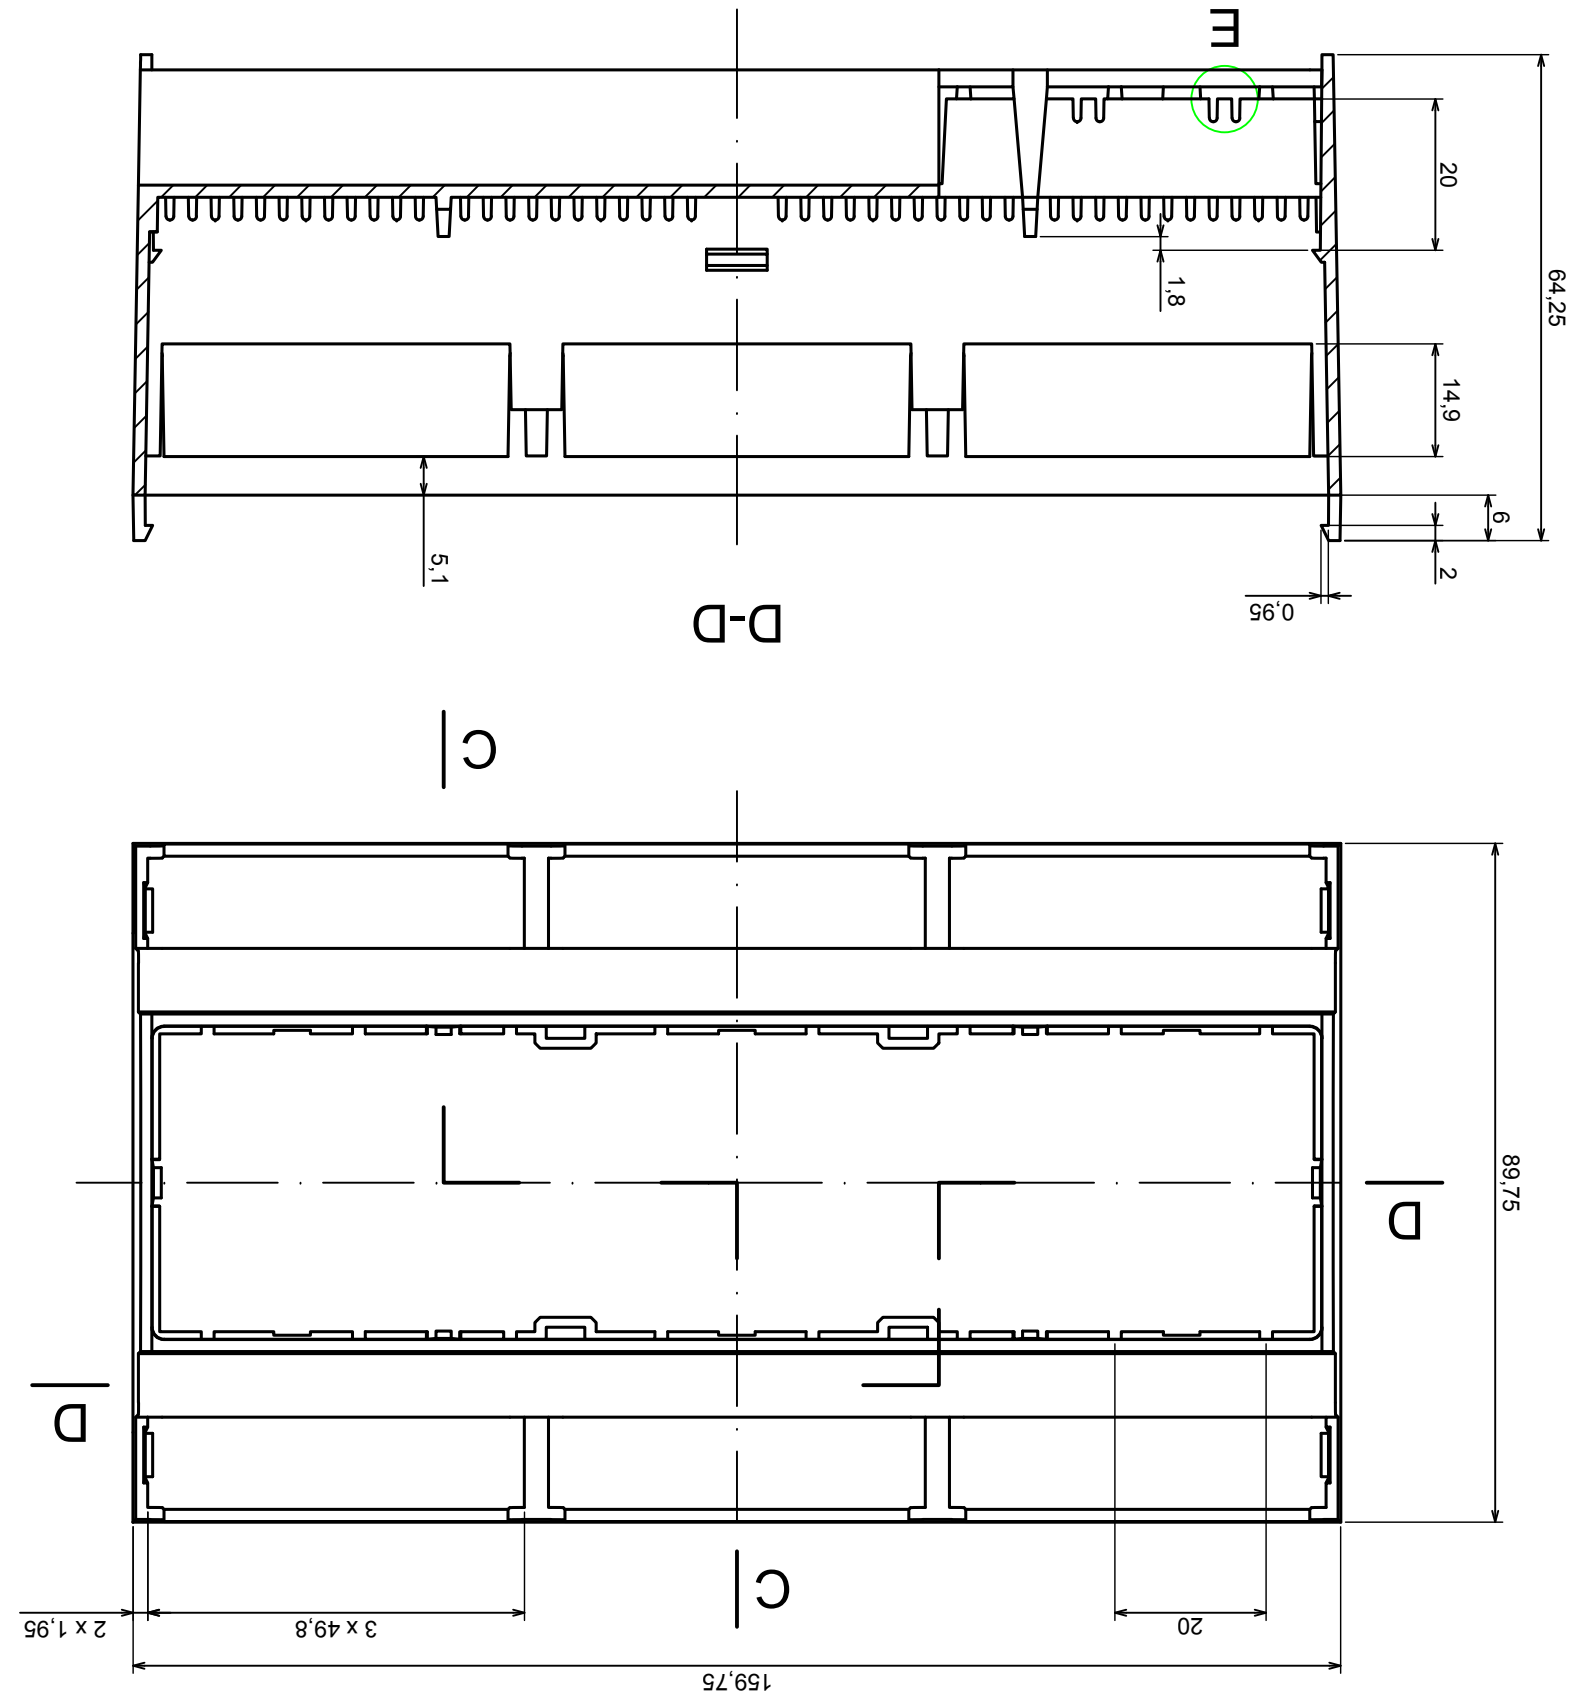

Tolerance: +/- 0,5

Material: ABS

Scale 1:1

Format: A3

Product model
Enclosure ZD1009 - Assembly

All rights reserved. Copyright Kradex 2019

Tolerance: +/- 0,5

Material: ABS

Scale 1:1

Format: A3

Product model: Enclosure ZD1009 - Base

All rights reserved. Copyright Kradex 2019

A-A

B-B

Tolerance: +/- 0,3

Material: ABS

Format: A3

Product model

Enclosure ZD1009 - Cover

All rights reserved. Copyright Kradex 2019

Scale 5:1		Tolerance: +/- 0,5
Format: A3		
Product model		Enclosure ZD1009 - Hook
All rights reserved. Copyright Kradex 2019		