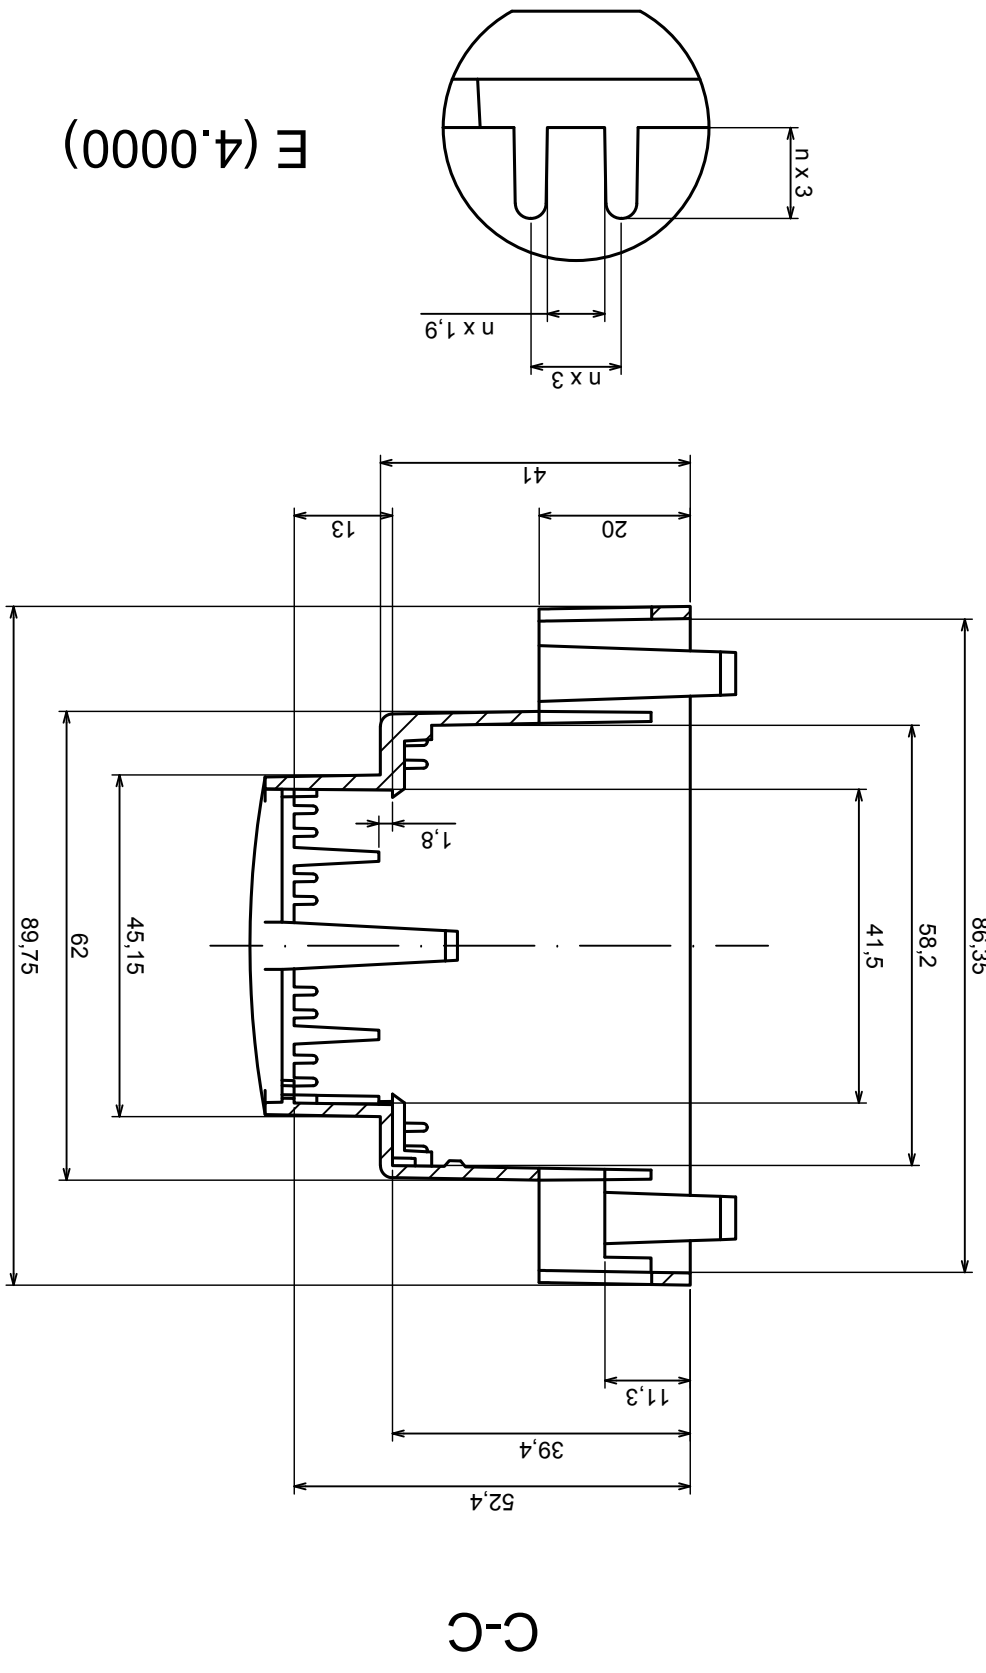

Tolerance: +/- 0,5

Material: ABS

Scale 1:1

Format: A3

Product model
Enclosure ZD1009 - Assembly

All rights reserved. Copyright Kradex 2019

Tolerance: +/- 0,5

Material: ABS

Scale 1:1

Format: A3

Product model: Enclosure ZD1009 - Base

All rights reserved. Copyright Kradex 2019

A-A

B-B

Tolerance: +/- 0,3

Material: ABS

Format: A3

Product model

Enclosure ZD1009 - Cover

All rights reserved. Copyright Kradex 2019

Scale 5:1		Tolerance: +/- 0,5
Format: A3		
Product model		Enclosure ZD1009 - Hook
All rights reserved. Copyright Kradex 2019		