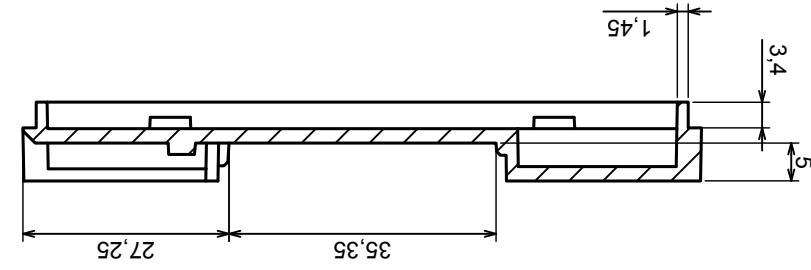

Tolerance: +/- 0,5

Material: ABS

Scale 1:1

Format: A3

Product model
Enclosure ZD1009 - Assembly

All rights reserved. Copyright Kradex 2019

Tolerance: +/- 0,5

Material: ABS

Scale 1:1

Format: A3

Product model: Enclosure ZD1009 - Base

All rights reserved. Copyright Kradex 2019

A-A

B-B

Tolerance: +/- 0,3

Material: ABS

Format: A3

Product model

Enclosure ZD1009 - Cover

All rights reserved. Copyright Kradex 2019

Scale 5:1		Tolerance: +/- 0,5
Format: A3		
Product model		Enclosure ZD1009 - Hook
All rights reserved. Copyright Kradex 2019		