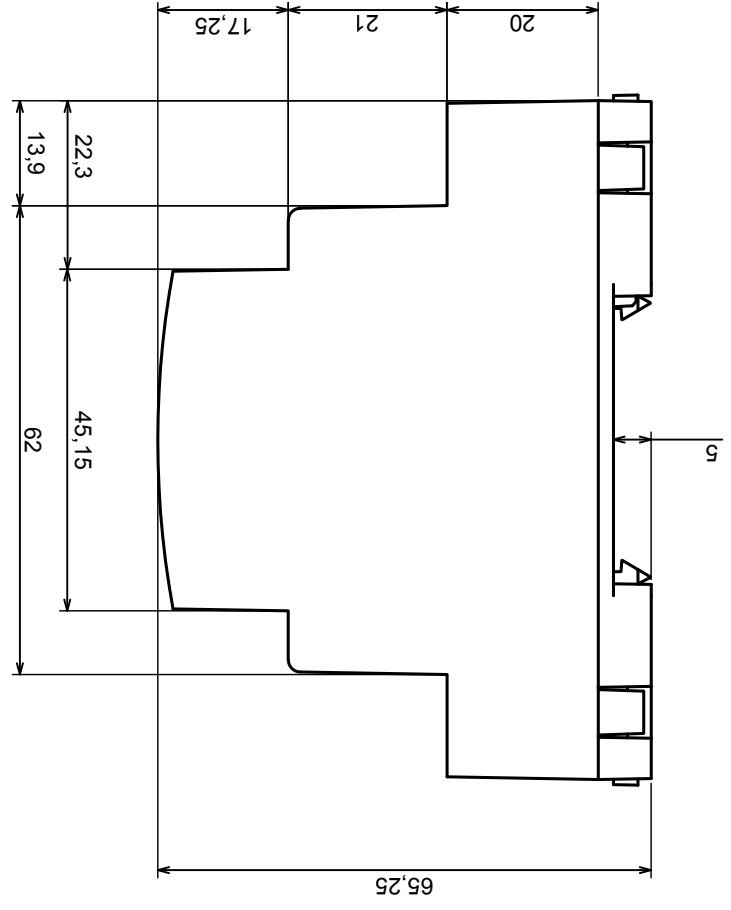

Tolerance: +/- 0,5

Material: ABS

Scale 1:1

Format: A3

Product model
Enclosure ZD1009 - Assembly

All rights reserved. Copyright Kradex 2019

Tolerance: +/- 0,5

Material: ABS

Scale 1:1

Format: A3

Product model: Enclosure ZD1009 - Base

All rights reserved. Copyright Kradex 2019

A-A

B-B

Tolerance: +/- 0,3

Material: ABS

Format: A3

Product model

Enclosure ZD1009 - Cover

All rights reserved. Copyright Kradex 2019

Scale 5:1		Tolerance: +/- 0,5
Format: A3		
Product model		Enclosure ZD1009 - Hook
All rights reserved. Copyright Kradex 2019		