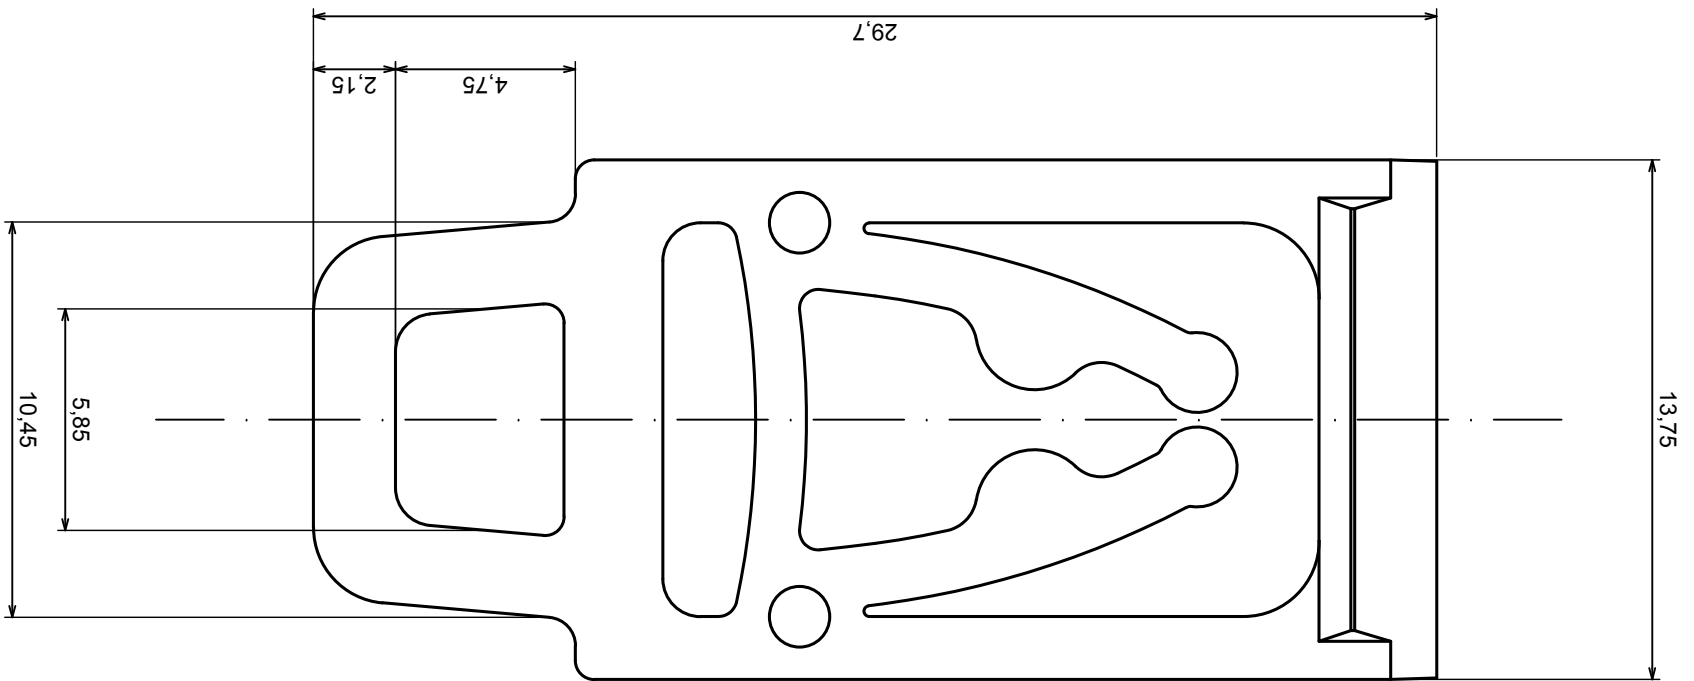

Tolerance: +/- 0,5

Material: ABS

Scale 1:1

Format: A3

Product model
Enclosure ZD1009 - Assembly

All rights reserved. Copyright Kradex 2019

Tolerance: +/- 0,5

Material: ABS

Scale 1:1

Format: A3

Product model: Enclosure ZD1009 - Base

All rights reserved. Copyright Kradex 2019

A-A

B-B

Tolerance: +/- 0,3

Material: ABS

Format: A3

Product model

Enclosure ZD1009 - Cover

All rights reserved. Copyright Kradex 2019

Scale 5:1		Tolerance: +/- 0,5
Format: A3		
Product model		Enclosure ZD1009 - Hook
All rights reserved. Copyright Kradex 2019		