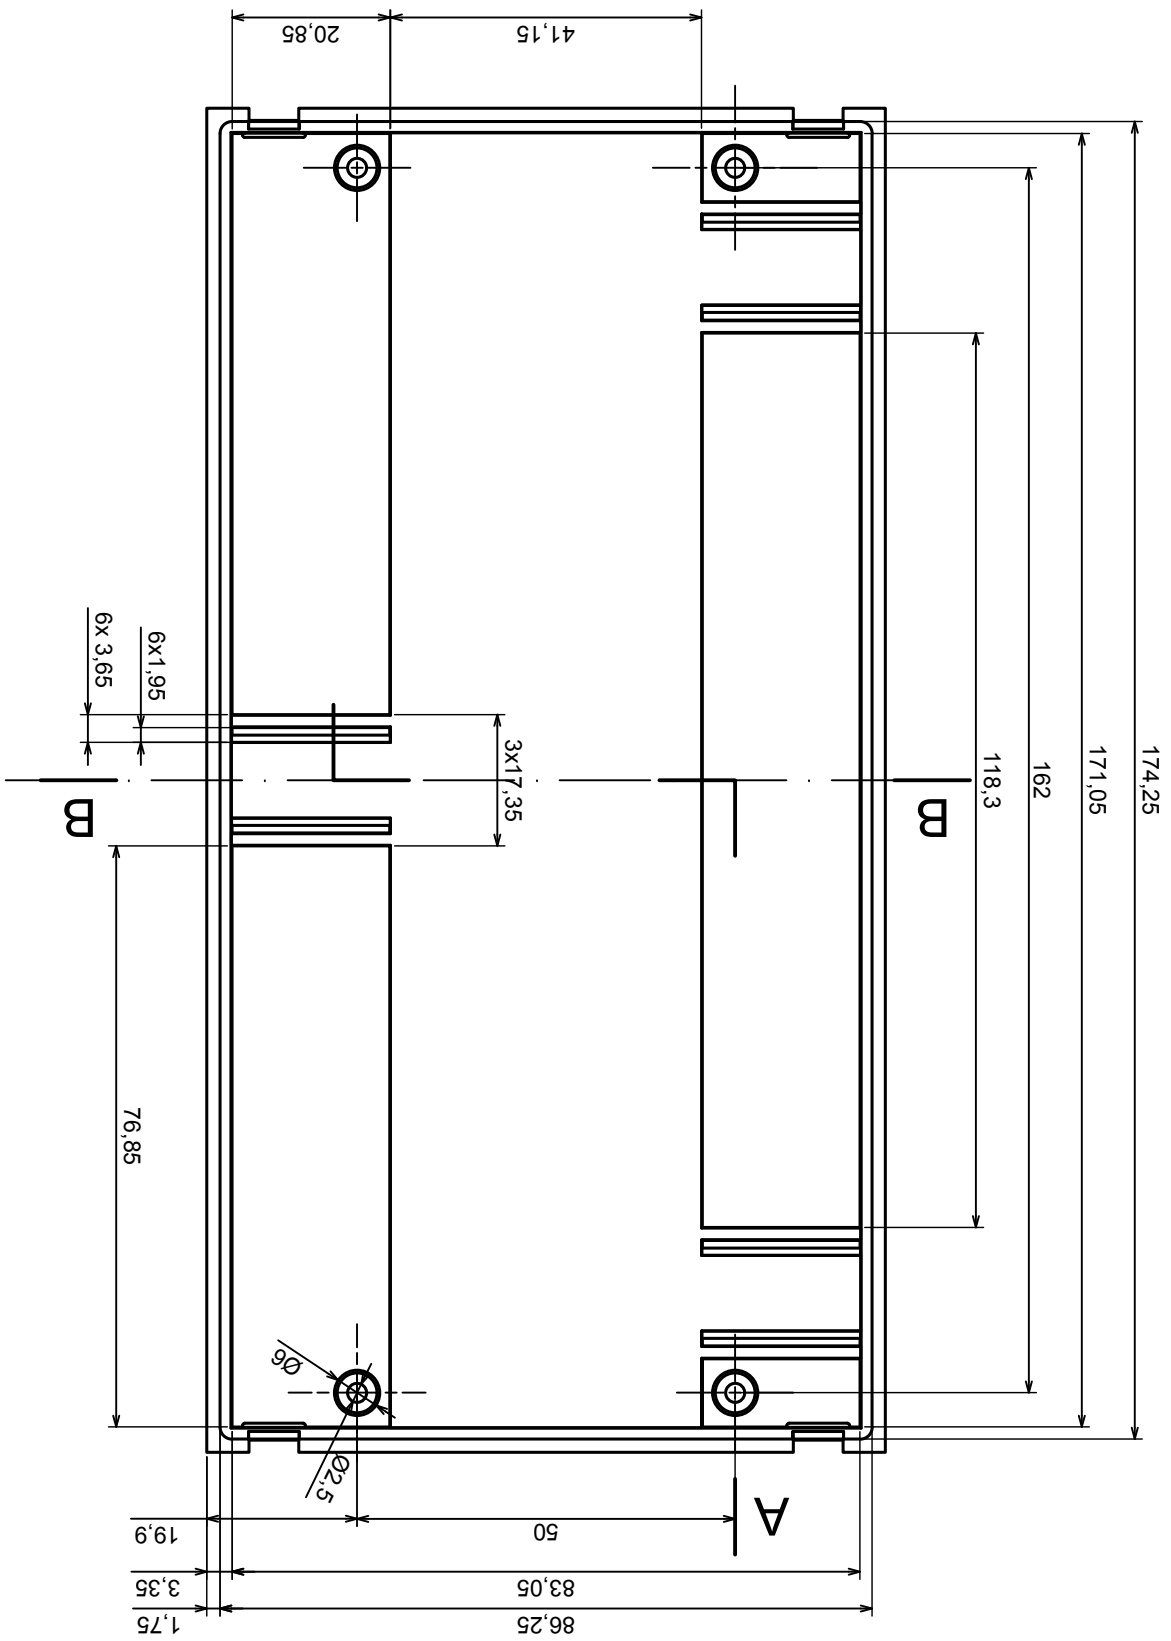

Tolerance: +/- 0,5

Material: ABS V0

Scale 1:1

Format: A3

Product model
Enclosure ZD1010 - Assembly

All rights reserved. Copyright Kradex 2018

B-B
A |

A-A

Scale 1:1	Tolerance: +/- 0,5
Format: A3	Material: ABS V0
Product model	Enclosure ZD1010 - Base

All rights reserved. Copyright Kradex 2018

E (4.000)

Scale 1:1	Tolerance: +/- 0,3
Format: A3	Material: ABS V0
Product model	Enclosure ZD1010 - Cover

All rights reserved. Copyright Kradex 2018

Scale 5:1		Tolerance: +/- 0,5
Format: A3		Material: ABS V0
Product model		Enclosure ZD1010 - Hook
All rights reserved. Copyright Kradex 2018		

X-ON Electronics