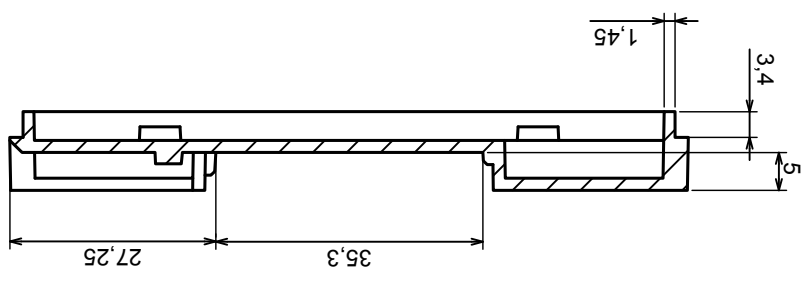

Tolerance: +/- 0,5

Material: ABS V0

Scale 1:1

Format: A3

Product model
Enclosure ZD1010 - Assembly

All rights reserved. Copyright Kradex 2018

B-B
A |

A-A

Scale 1:1	Tolerance: +/- 0,5
Format: A3	Material: ABS V0
Product model	Enclosure ZD1010 - Base

All rights reserved. Copyright Kradex 2018

E (4.000)

Scale 1:1	Tolerance: +/- 0,3
Format: A3	Material: ABS V0
Product model	Enclosure ZD1010 - Cover

All rights reserved. Copyright Kradex 2018

Scale 5:1		Tolerance: +/- 0,5
Format: A3		Material: ABS V0
Product model		Enclosure ZD1010 - Hook
All rights reserved. Copyright Kradex 2018		

X-ON Electronics