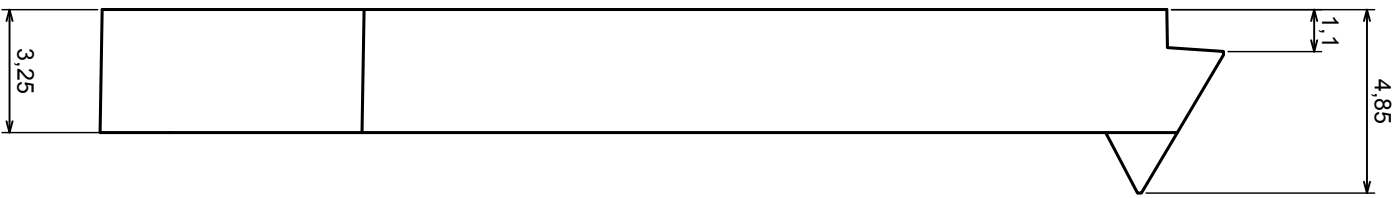

Scale 5:1		Tolerance: +/- 0,5
Format: A3		Material: ABS V0
Product model		Enclosure ZD1010 - Hook
All rights reserved. Copyright Kradex 2018