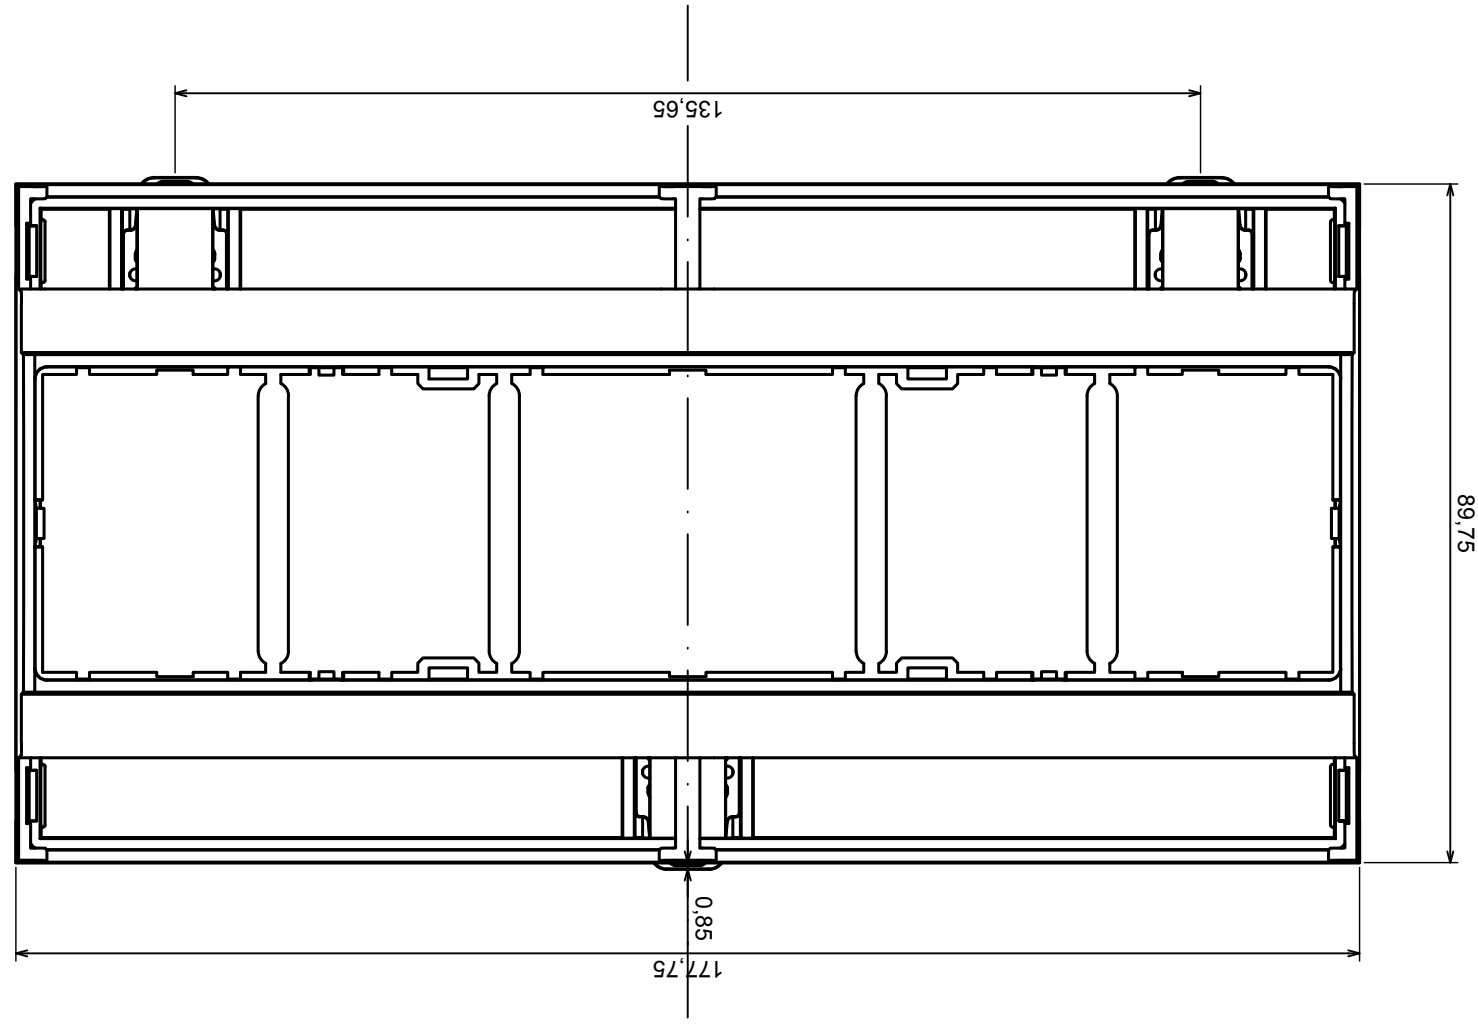

Tolerance: +/- 0,5

Material: ABS V0

Scale 1:1

Format: A3

Product model
Enclosure ZD1010 - Assembly

All rights reserved. Copyright Kradex 2018

B-B
A |

A-A

Scale 1:1	Tolerance: +/- 0,5
Format: A3	Material: ABS V0
Product model	Enclosure ZD1010 - Base

All rights reserved. Copyright Kradex 2018

E (4.000)

Scale 1:1	Tolerance: +/- 0,3
Format: A3	Material: ABS V0
Product model	Enclosure ZD1010 - Cover

All rights reserved. Copyright Kradex 2018

Scale 5:1		Tolerance: +/- 0,5
Format: A3		Material: ABS V0
Product model		Enclosure ZD1010 - Hook
All rights reserved. Copyright Kradex 2018		

X-ON Electronics