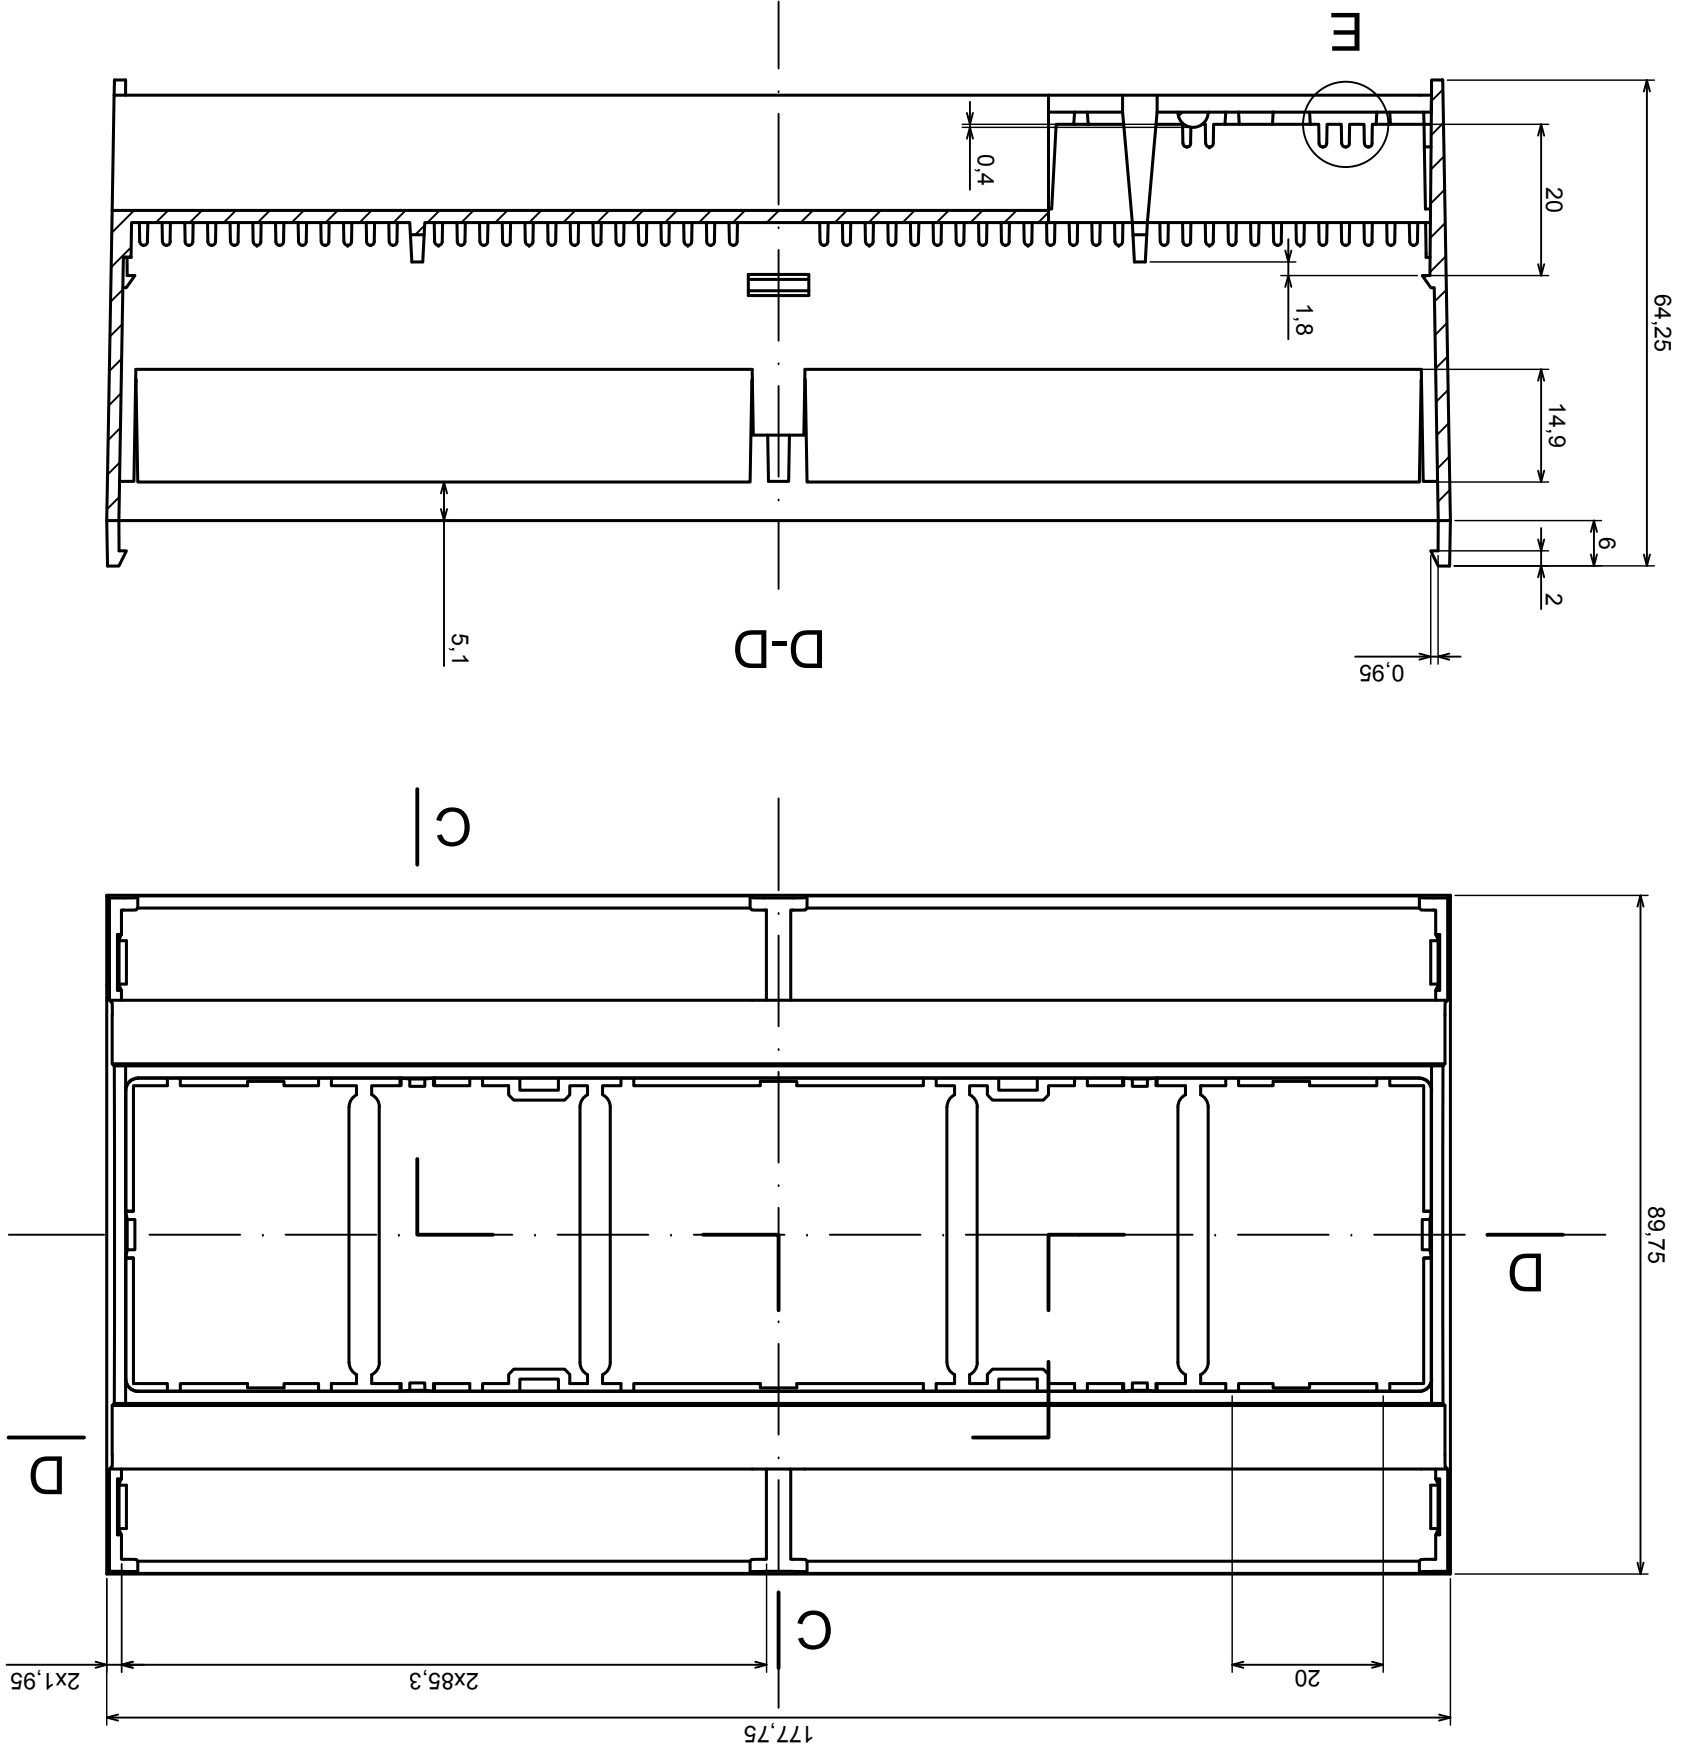

Tolerance: +/- 0,5

Material: ABS V0

Scale 1:1

Format: A3

Product model
Enclosure ZD1010 - Assembly

All rights reserved. Copyright Kradex 2018

B-B
A |

A-A

Scale 1:1	Tolerance: +/- 0,5
Format: A3	Material: ABS V0
Product model	Enclosure ZD1010 - Base

All rights reserved. Copyright Kradex 2018

E (4.000)

Scale 1:1	Tolerance: +/- 0,3
Format: A3	Material: ABS V0
Product model	Enclosure ZD1010 - Cover

All rights reserved. Copyright Kradex 2018

Scale 5:1		Tolerance: +/- 0,5
Format: A3		Material: ABS V0
Product model		Enclosure ZD1010 - Hook
All rights reserved. Copyright Kradex 2018		

X-ON Electronics