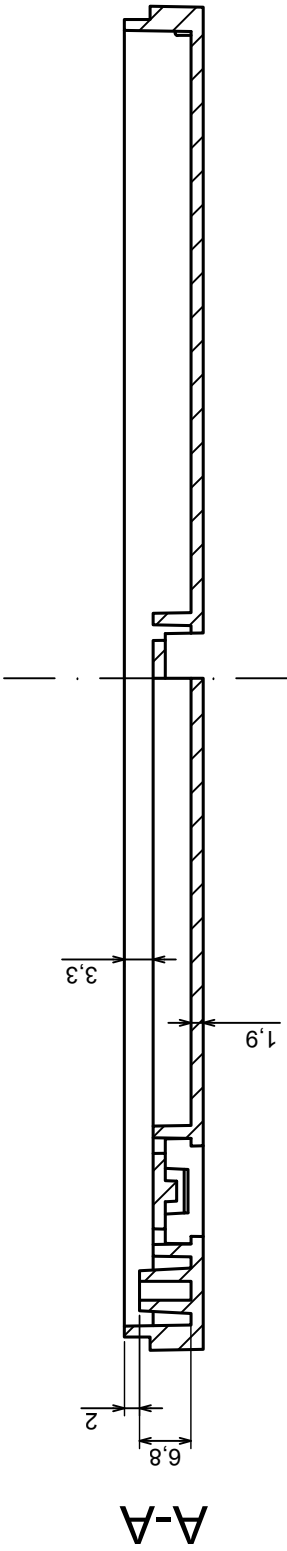

Tolerance: +/- 0,5

Material: ABS V0

Scale 1:1

Format: A3

Product model
Enclosure ZD1010 - Assembly

All rights reserved. Copyright Kradex 2018

B-B
A |

A-A

Scale 1:1	Tolerance: +/- 0,5
Format: A3	Material: ABS V0
Product model	Enclosure ZD1010 - Base

All rights reserved. Copyright Kradex 2018

E (4.000)

Scale 1:1	Tolerance: +/- 0,3
Format: A3	Material: ABS V0
Product model	Enclosure ZD1010 - Cover

All rights reserved. Copyright Kradex 2018

Scale 5:1		Tolerance: +/- 0,5
Format: A3		Material: ABS V0
Product model		Enclosure ZD1010 - Hook
All rights reserved. Copyright Kradex 2018		

X-ON Electronics