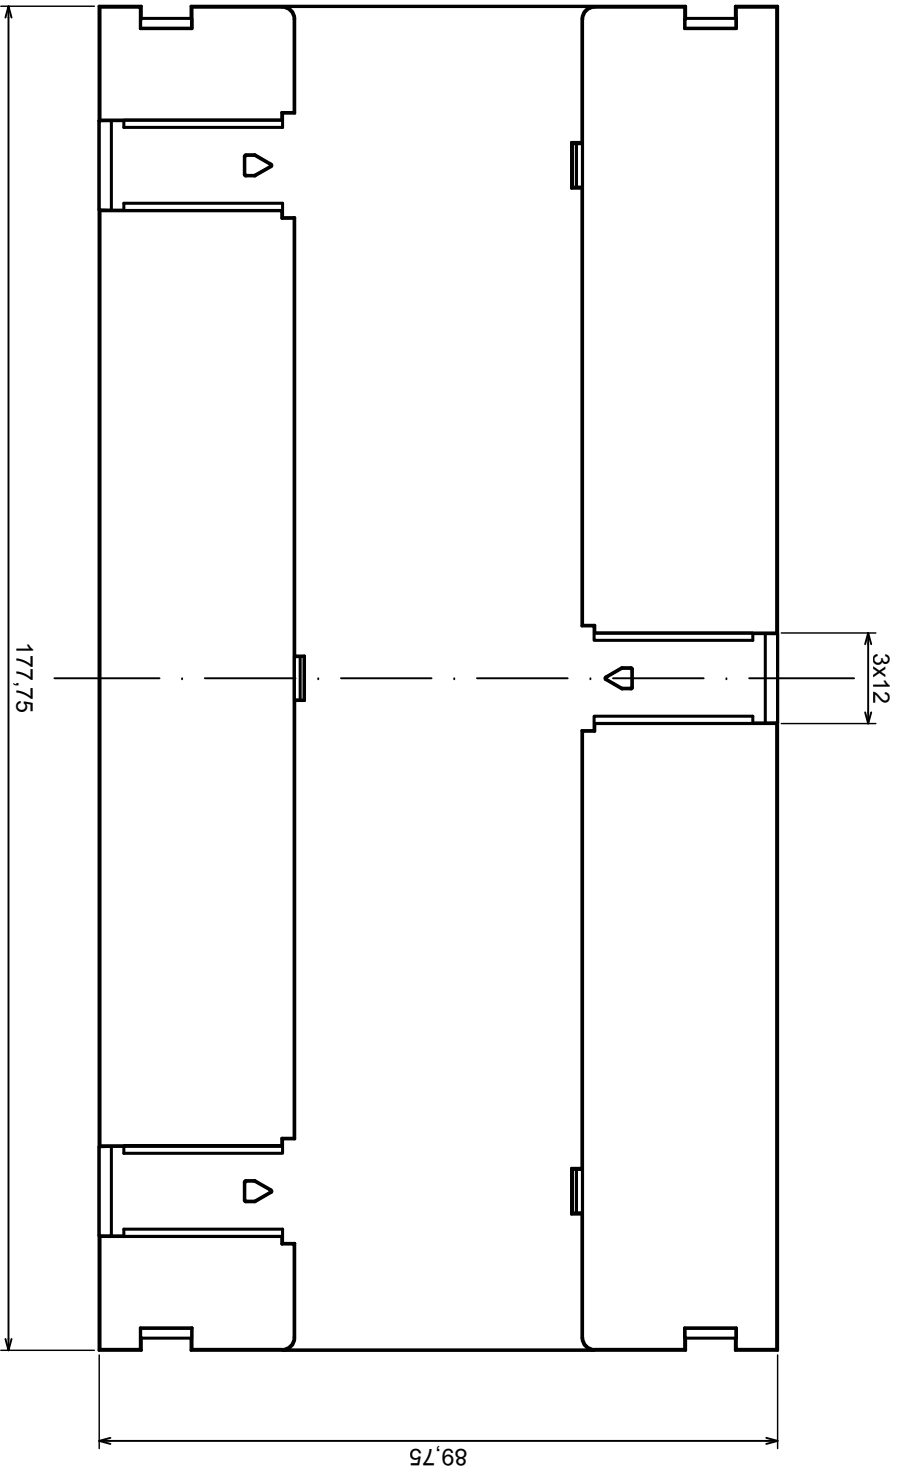

Tolerance: +/- 0,5

Material: ABS V0

Scale 1:1

Format: A3

Product model
Enclosure ZD1010 - Assembly

All rights reserved. Copyright Kradex 2018

B-B
A |

A-A

Scale 1:1	Tolerance: +/- 0,5
Format: A3	Material: ABS V0
Product model	Enclosure ZD1010 - Base

All rights reserved. Copyright Kradex 2018

E (4.000)

Scale 1:1	Tolerance: +/- 0,3
Format: A3	Material: ABS V0
Product model	Enclosure ZD1010 - Cover

All rights reserved. Copyright Kradex 2018

Scale 5:1		Tolerance: +/- 0,5
Format: A3		Material: ABS V0
Product model		Enclosure ZD1010 - Hook
All rights reserved. Copyright Kradex 2018		

X-ON Electronics