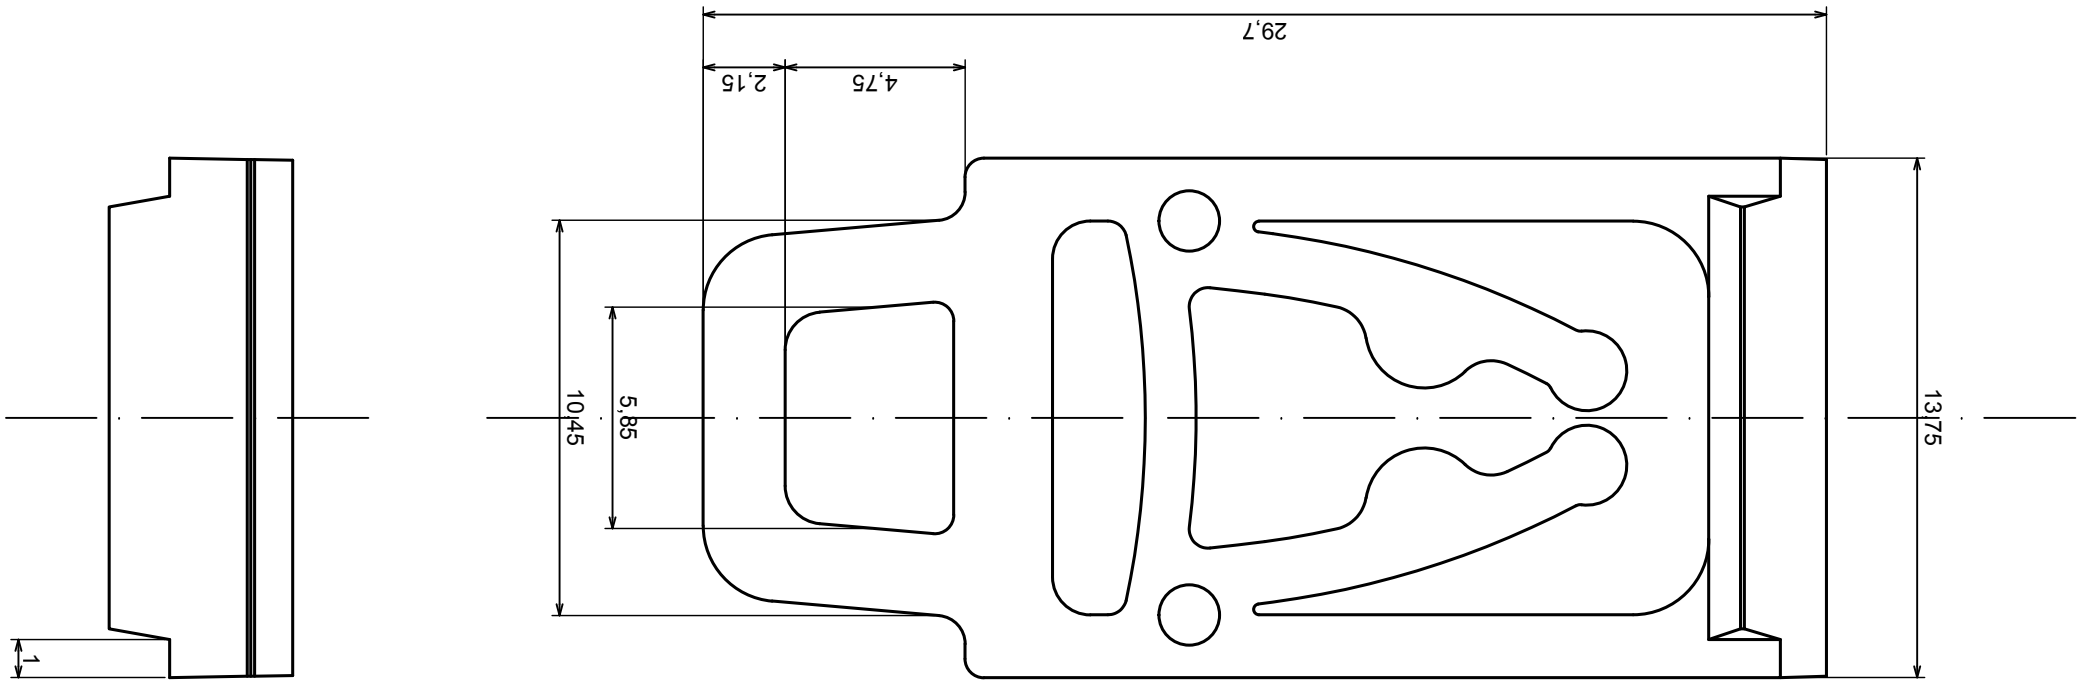

Scale 5:1		Tolerance: +/- 0,5
Format: A3		Material: ABS V0
Product model		Enclosure ZD1010 - Hook
All rights reserved. Copyright Kradex 2018