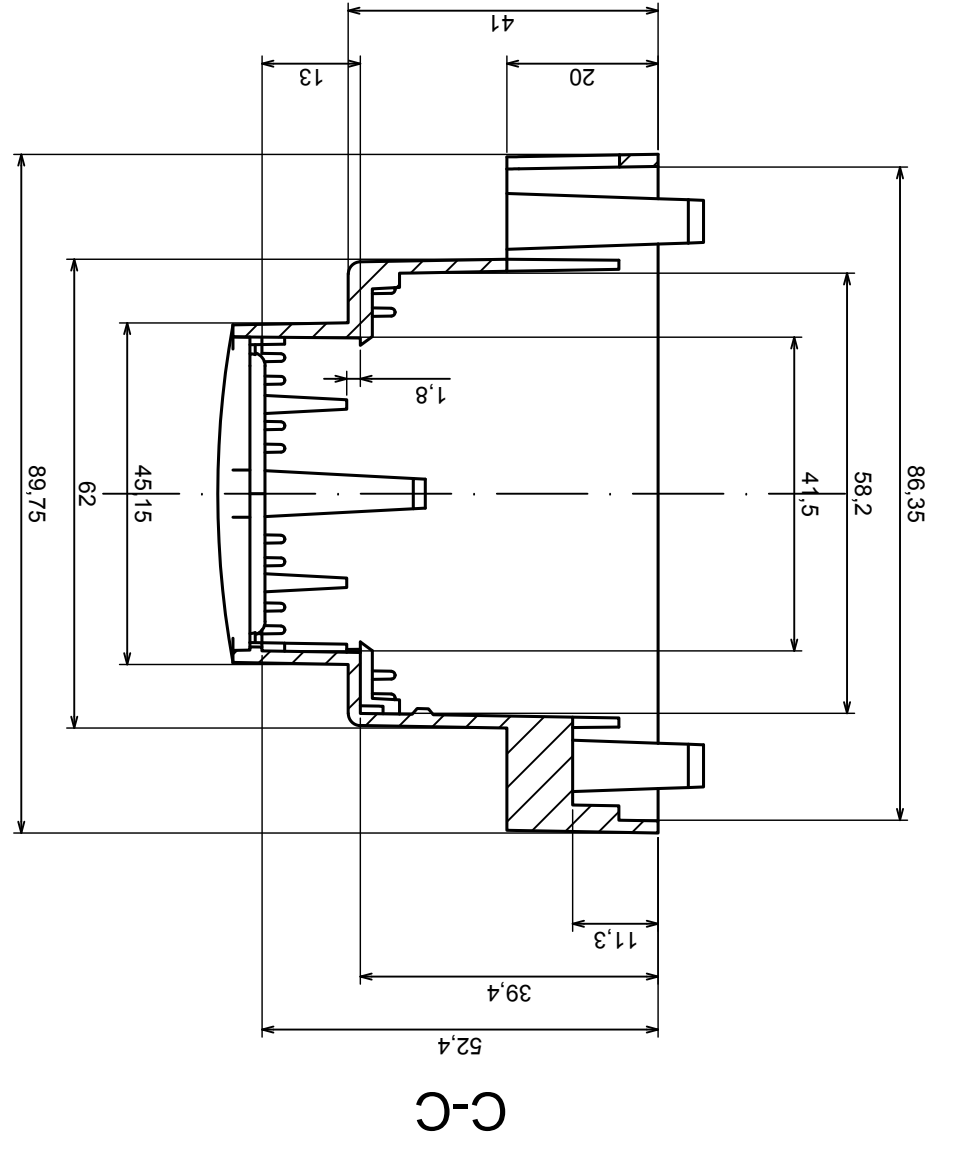

Tolerance: +/- 0,5

Material: ABS V0

Scale 1:1

Format: A3

Product model
Enclosure ZD1010 - Assembly

All rights reserved. Copyright Kradex 2018

B-B
A |

A-A

Scale 1:1	Tolerance: +/- 0,5
Format: A3	Material: ABS V0
Product model	Enclosure ZD1010 - Base

All rights reserved. Copyright Kradex 2018

E (4.000)

Scale 1:1	Tolerance: +/- 0,3
Format: A3	Material: ABS V0
Product model	Enclosure ZD1010 - Cover

All rights reserved. Copyright Kradex 2018

Scale 5:1		Tolerance: +/- 0,5
Format: A3		Material: ABS V0
Product model		Enclosure ZD1010 - Hook
All rights reserved. Copyright Kradex 2018		

X-ON Electronics