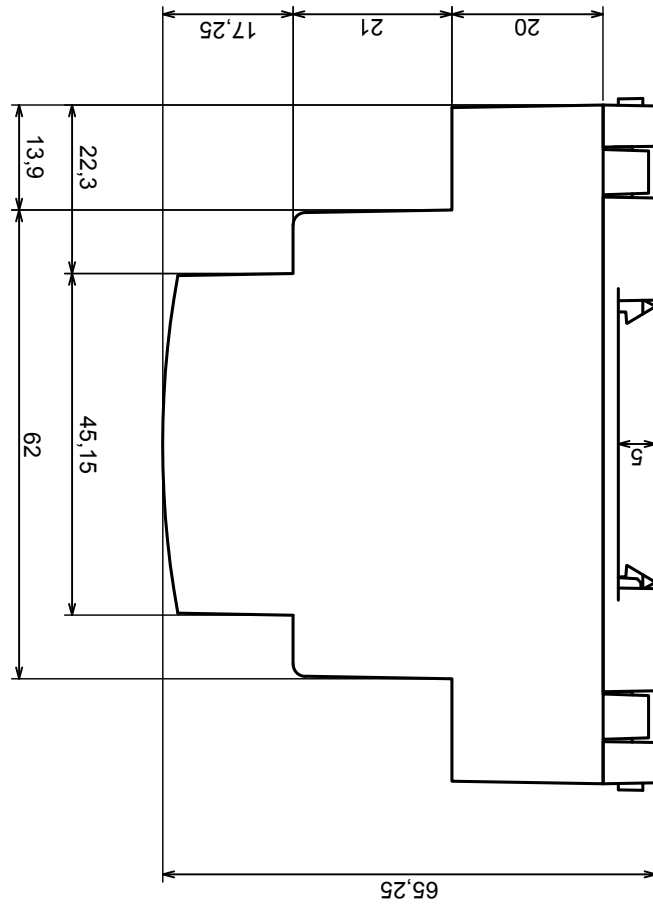

Tolerance: +/- 0,5

Material: ABS V0

Scale 1:1

Format: A3

Product model
Enclosure ZD1010 - Assembly

All rights reserved. Copyright Kradex 2018

B-B
A |

A-A

Scale 1:1	Tolerance: +/- 0,5
Format: A3	Material: ABS V0
Product model	Enclosure ZD1010 - Base

All rights reserved. Copyright Kradex 2018

E (4.000)

Scale 1:1	Tolerance: +/- 0,3
Format: A3	Material: ABS V0
Product model	Enclosure ZD1010 - Cover

All rights reserved. Copyright Kradex 2018

Scale 5:1		Tolerance: +/- 0,5
Format: A3		Material: ABS V0
Product model		Enclosure ZD1010 - Hook
All rights reserved. Copyright Kradex 2018		

X-ON Electronics