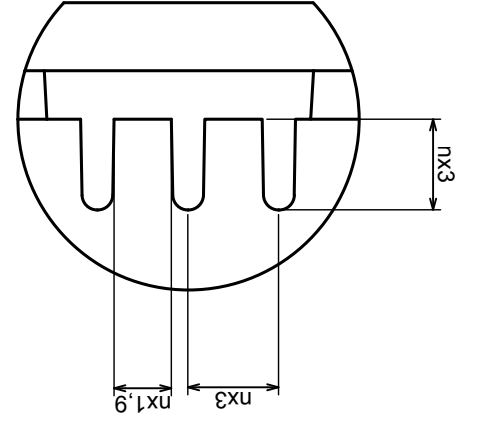

Tolerance: +/- 0,5

Material: ABS V0

Scale 1:1

Format: A3

Product model
Enclosure ZD1010 - Assembly

All rights reserved. Copyright Kradex 2018

B-B
A |

A-A

Scale 1:1	Tolerance: +/- 0,5
Format: A3	Material: ABS V0
Product model	Enclosure ZD1010 - Base

All rights reserved. Copyright Kradex 2018

E (4.000)

Scale 1:1	Tolerance: +/- 0,3
Format: A3	Material: ABS V0
Product model	Enclosure ZD1010 - Cover

All rights reserved. Copyright Kradex 2018

Scale 5:1		Tolerance: +/- 0,5
Format: A3		Material: ABS V0
Product model		Enclosure ZD1010 - Hook
All rights reserved. Copyright Kradex 2018		

X-ON Electronics