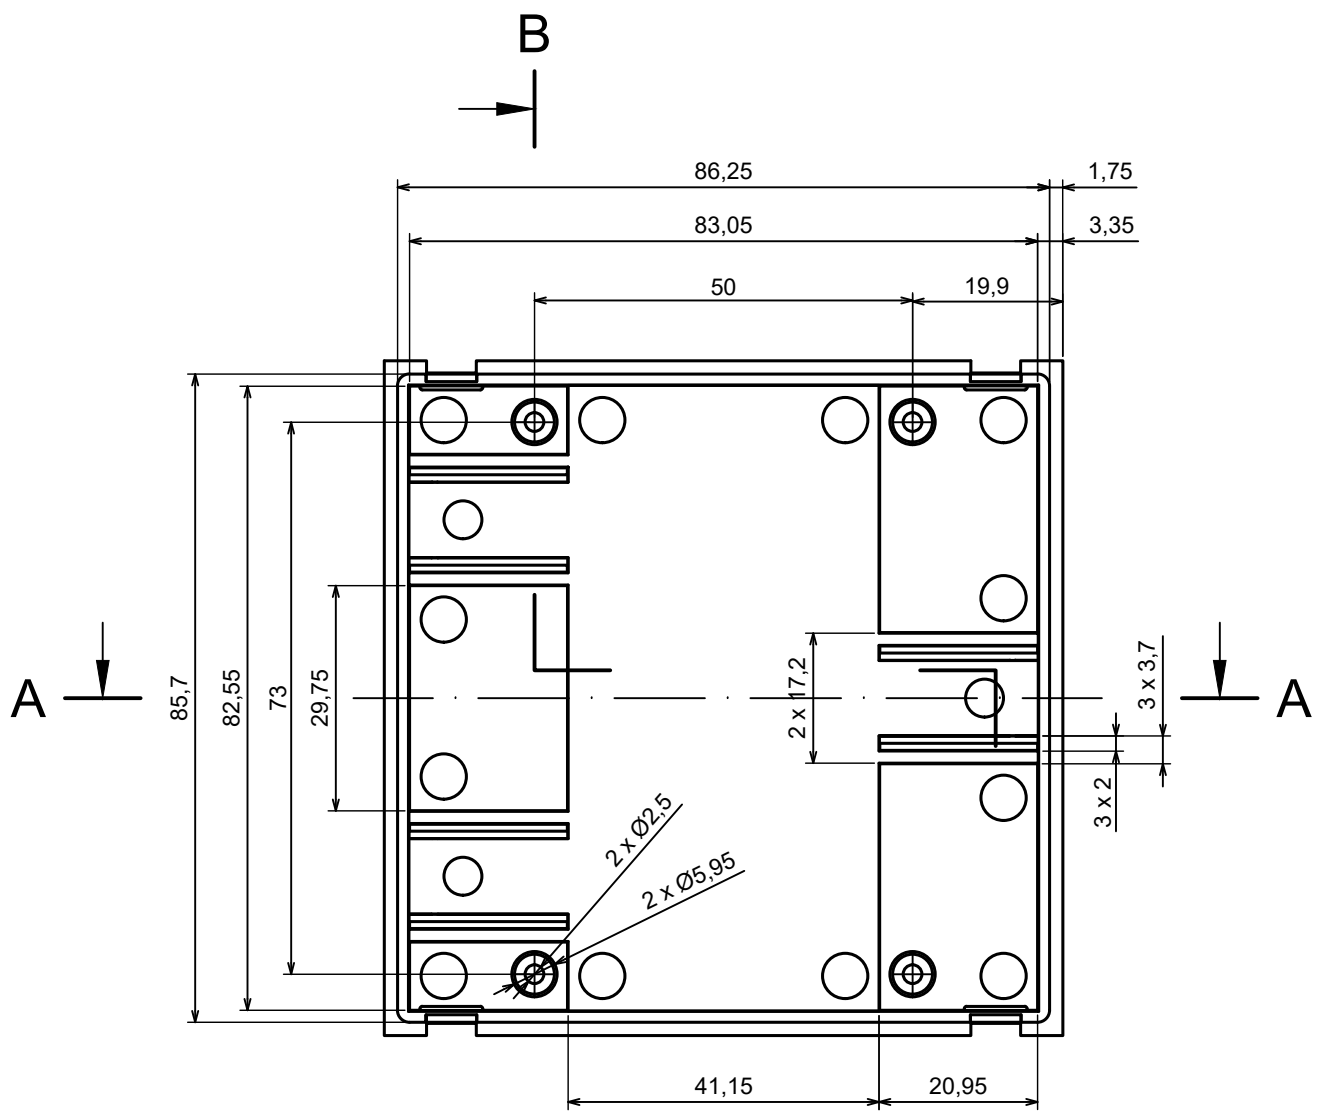

All rights reserved. Copyright Kradox 2023		
Product model	Enclosure ZD3005 - Assembly	
Format: A3	Material: ABS	
Scale 1:1	Tolerance: +/- 0,5	

B-B

A-A

All rights reserved. Copyright Kradox 2023		
Product model	Enclosure ZD3005 - Base	
Format: A3	Material: ABS	
Scale 1:1	Tolerance: +/- 0,5	

All rights reserved. Copyright Kradex 2023

Product model Enclosure ZD3005 - Cover

Format: A3 Material: ABS

Scale 1:1 Tolerance: +/- 0,5

All rights reserved. Copyright Kradex 2023

Product model: Enclosure ZD3005 - Hook

Format: A3 Material: ABS

Scale 5:1 Tolerance: +/- 0,5

X-ON Electronics

Largest Supplier of Electrical and Electronic Components

Click to view similar products for [Enclosures for Industrial Automation](#) category: