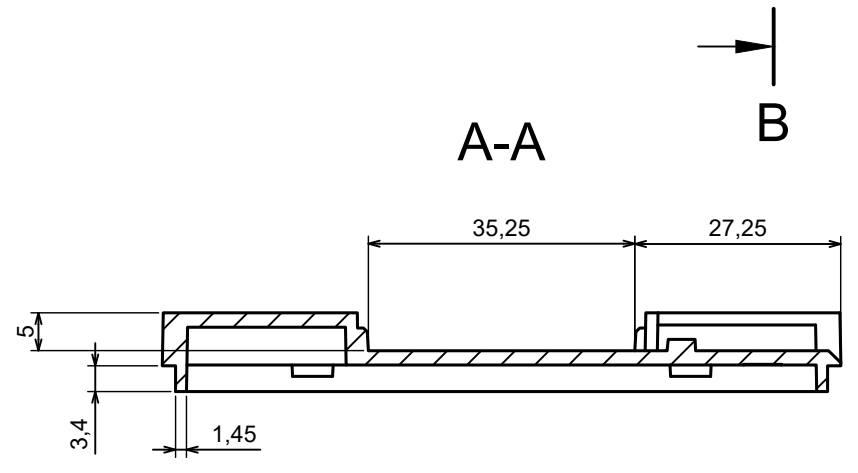

All rights reserved. Copyright Kradox 2023		
Product model	Enclosure ZD3005 - Assembly	
Format: A3	Material: ABS	
Scale 1:1	Tolerance: +/- 0,5	

B-B

A-A

All rights reserved. Copyright Kradox 2023		
Product model	Enclosure ZD3005 - Base	
Format: A3	Material: ABS	
Scale 1:1	Tolerance: +/- 0,5	

All rights reserved. Copyright Kradex 2023

Product model Enclosure ZD3005 - Cover

Format: A3 Material: ABS

Scale 1:1 Tolerance: +/- 0,5

All rights reserved. Copyright Kradex 2023

Product model: Enclosure ZD3005 - Hook

Format: A3 Material: ABS

Scale 5:1 Tolerance: +/- 0,5

X-ON Electronics

Largest Supplier of Electrical and Electronic Components

Click to view similar products for [Enclosures for Industrial Automation](#) category: