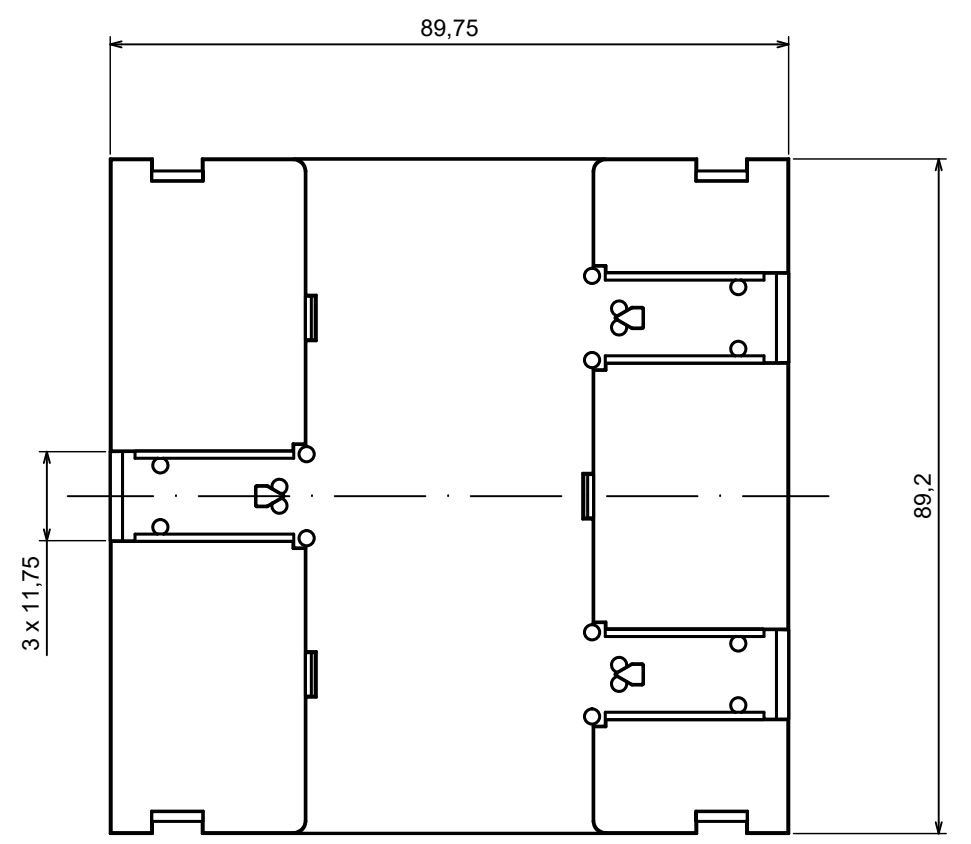

All rights reserved. Copyright Kradox 2023		
Product model	Enclosure ZD3005 - Assembly	
Format: A3	Material: ABS	
Scale 1:1	Tolerance: +/- 0,5	

B-B

A-A

All rights reserved. Copyright Kradox 2023		
Product model	Enclosure ZD3005 - Base	
Format: A3	Material: ABS	
Scale 1:1	Tolerance: +/- 0,5	

All rights reserved. Copyright Kradex 2023

Product model Enclosure ZD3005 - Cover

Format: A3 Material: ABS

Scale 1:1 Tolerance: +/- 0,5

All rights reserved. Copyright Kradex 2023

Product model: Enclosure ZD3005 - Hook