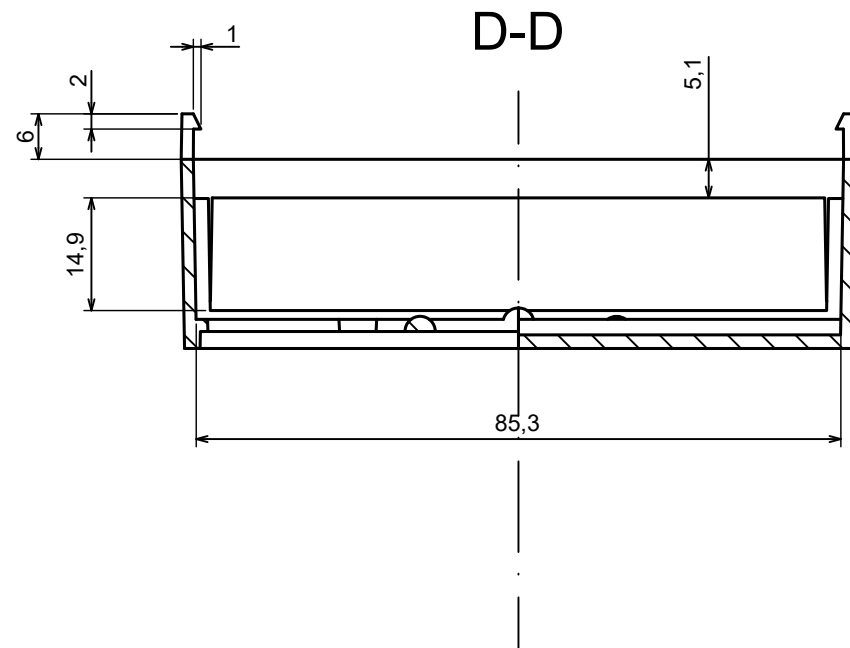

All rights reserved. Copyright Kradox 2023		
Product model	Enclosure ZD3005 - Assembly	
Format: A3	Material: ABS	
Scale 1:1	Tolerance: +/- 0,5	

B-B

A-A

All rights reserved. Copyright Kradox 2023		
Product model	Enclosure ZD3005 - Base	
Format: A3	Material: ABS	
Scale 1:1	Tolerance: +/- 0,5	

All rights reserved. Copyright Kradex 2023

Product model Enclosure ZD3005 - Cover

Format: A3 Material: ABS

Scale 1:1 Tolerance: +/- 0,5

All rights reserved. Copyright Kradex 2023

Product model: Enclosure ZD3005 - Hook

Format: A3 Material: ABS

Scale 5:1 Tolerance: +/- 0,5

X-ON Electronics

Largest Supplier of Electrical and Electronic Components

Click to view similar products for [Enclosures for Industrial Automation](#) category: