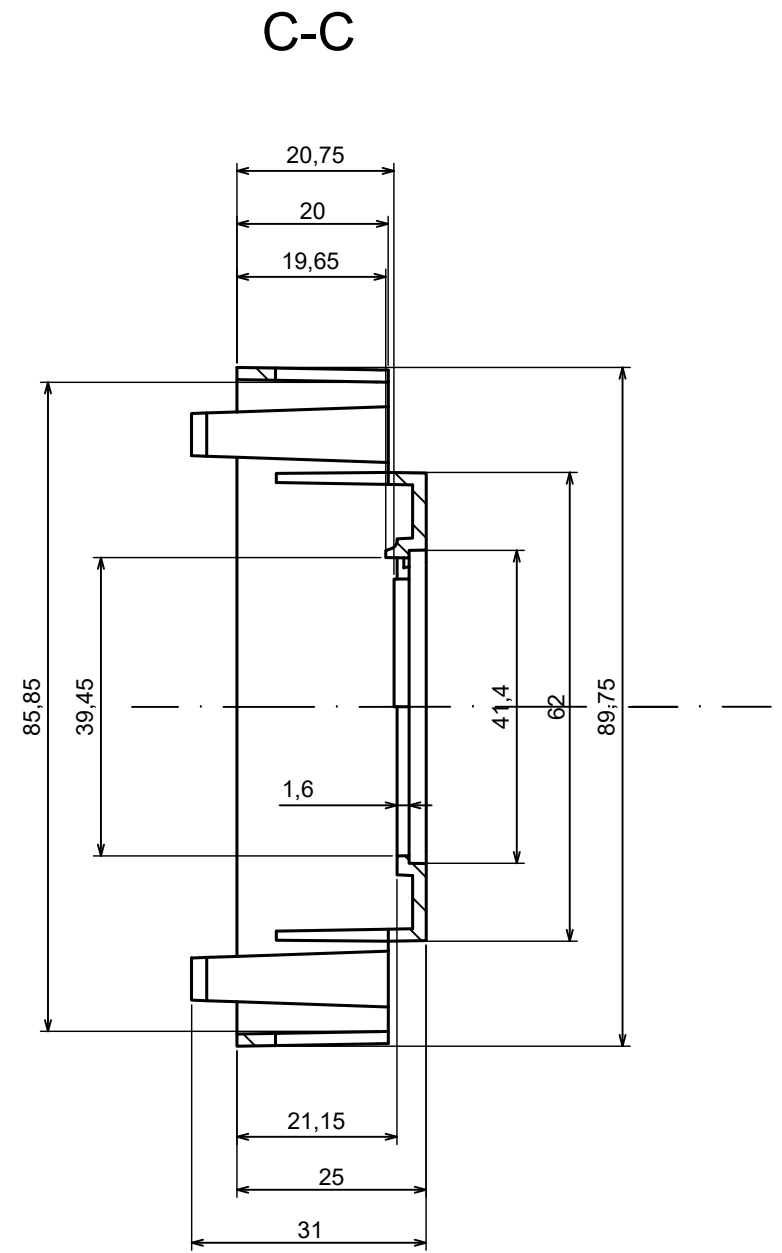

All rights reserved. Copyright Kradox 2023		
Product model	Enclosure ZD3005 - Assembly	
Format: A3	Material: ABS	
Scale 1:1	Tolerance: +/- 0,5	

B-B

A-A

All rights reserved. Copyright Kradox 2023		
Product model	Enclosure ZD3005 - Base	
Format: A3	Material: ABS	
Scale 1:1	Tolerance: +/- 0,5	

All rights reserved. Copyright Kradex 2023

Product model Enclosure ZD3005 - Cover

Format: A3 Material: ABS

Scale 1:1 Tolerance: +/- 0,5

All rights reserved. Copyright Kradex 2023

Product model: Enclosure ZD3005 - Hook

Format: A3 Material: ABS

Scale 5:1 Tolerance: +/- 0,5

X-ON Electronics

Largest Supplier of Electrical and Electronic Components

Click to view similar products for [Enclosures for Industrial Automation](#) category: