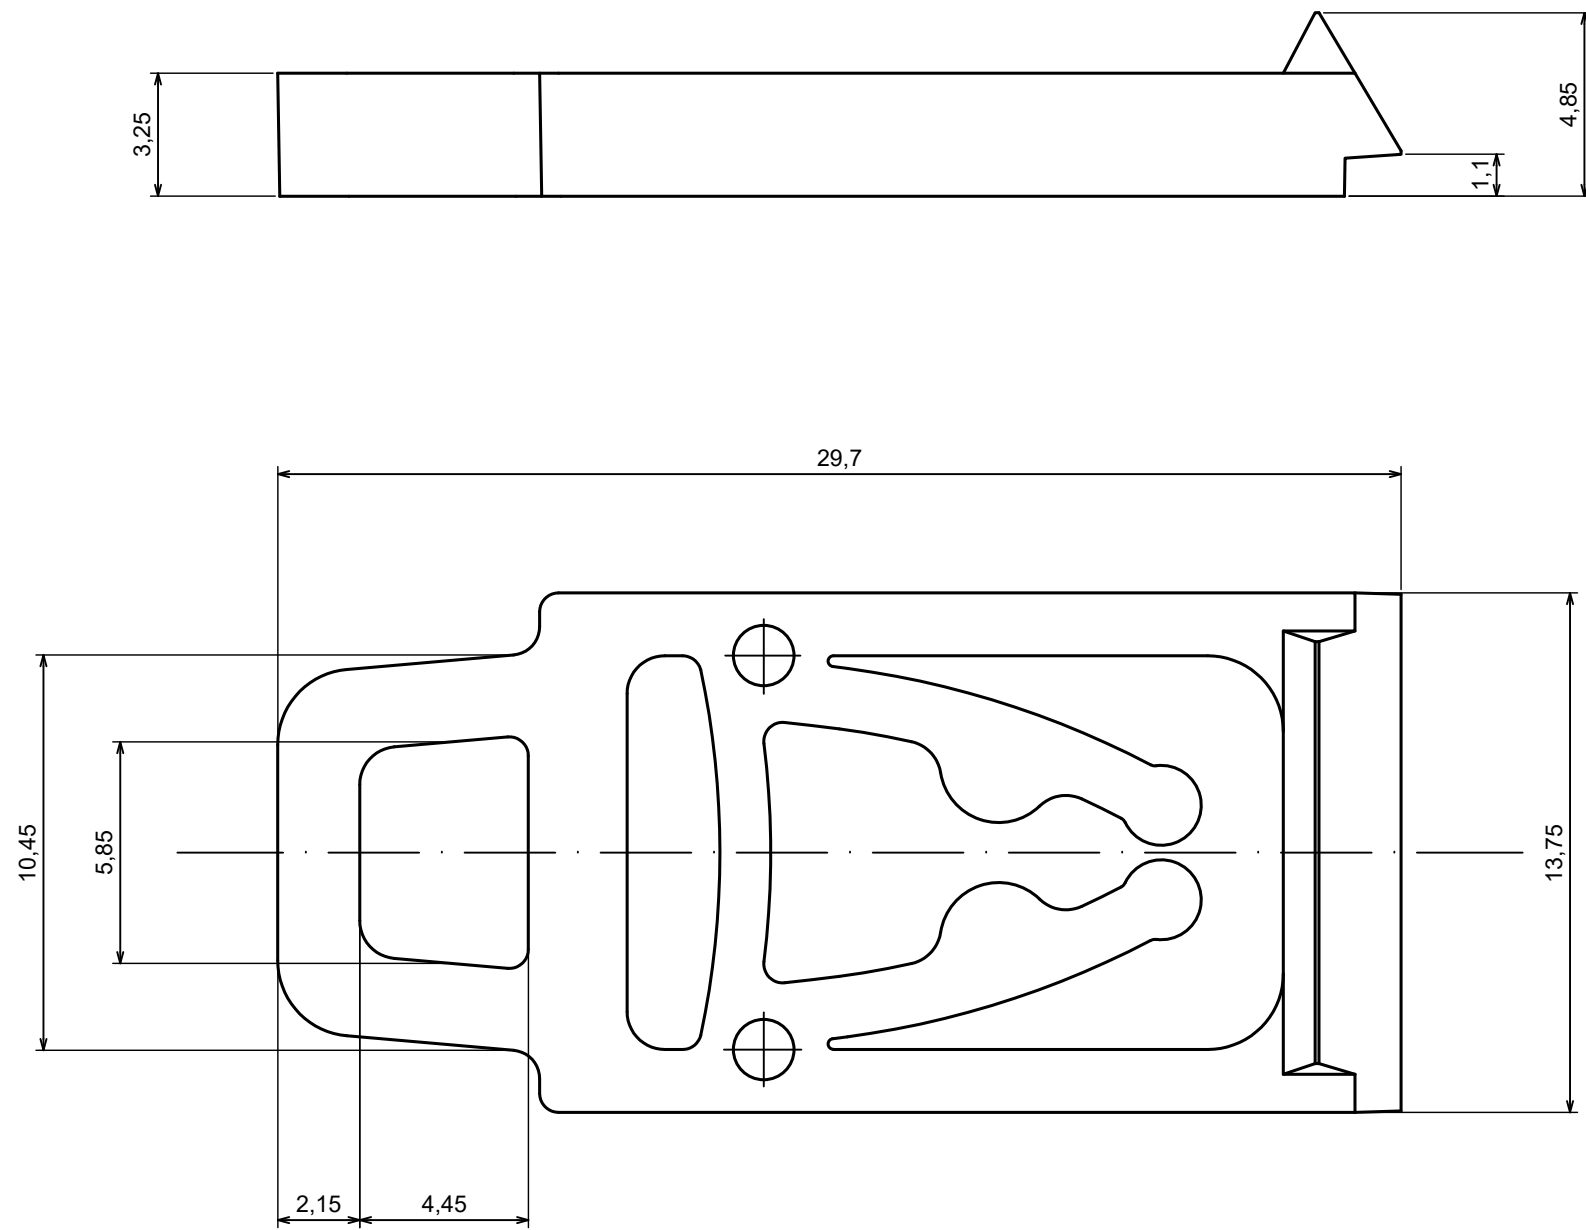

All rights reserved. Copyright Kradox 2023		
Product model	Enclosure ZD3005 - Assembly	
Format: A3	Material: ABS	
Scale 1:1	Tolerance: +/- 0,5	

B-B

A-A

All rights reserved. Copyright Kradox 2023		
Product model	Enclosure ZD3005 - Base	
Format: A3	Material: ABS	
Scale 1:1	Tolerance: +/- 0,5	

All rights reserved. Copyright Kradex 2023

Product model Enclosure ZD3005 - Cover

Format: A3 Material: ABS

Scale 1:1 Tolerance: +/- 0,5

All rights reserved. Copyright Kradex 2023

Product model: Enclosure ZD3005 - Hook

Format: A3 Material: ABS

Scale 5:1 Tolerance: +/- 0,5

X-ON Electronics

Largest Supplier of Electrical and Electronic Components

Click to view similar products for [Enclosures for Industrial Automation](#) category: