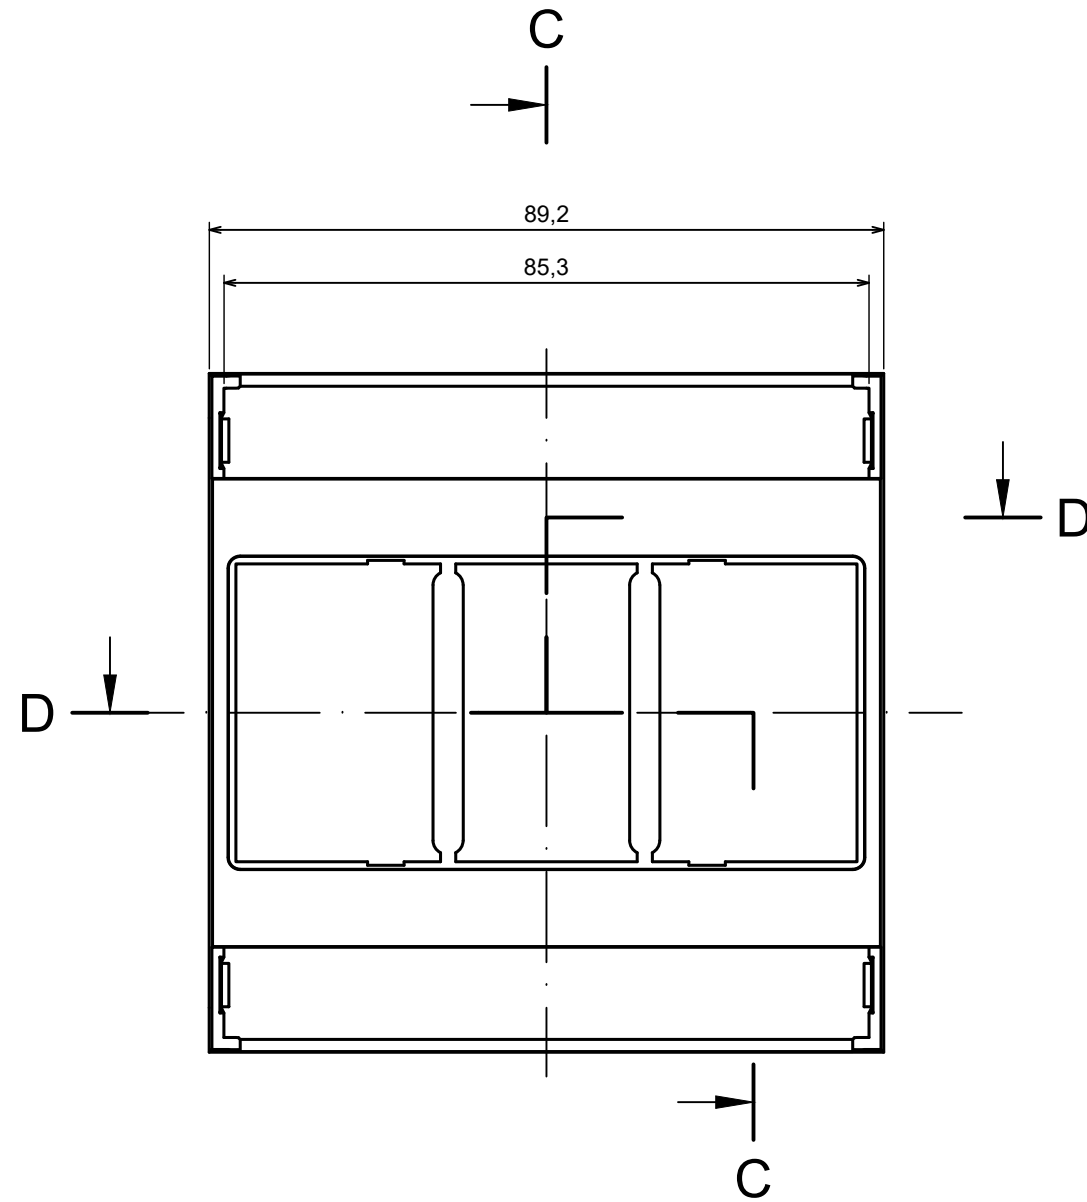

All rights reserved. Copyright Kradox 2023		
Product model	Enclosure ZD3005 - Assembly	
Format: A3	Material: ABS	
Scale 1:1	Tolerance: +/- 0,5	

B-B

A-A

All rights reserved. Copyright Kradox 2023		
Product model	Enclosure ZD3005 - Base	
Format: A3	Material: ABS	
Scale 1:1	Tolerance: +/- 0,5	

All rights reserved. Copyright Kradex 2023

Product model Enclosure ZD3005 - Cover

Format: A3 Material: ABS

Scale 1:1 Tolerance: +/- 0,5

All rights reserved. Copyright Kradex 2023

Product model: Enclosure ZD3005 - Hook

Format: A3 Material: ABS

Scale 5:1 Tolerance: +/- 0,5

X-ON Electronics

Largest Supplier of Electrical and Electronic Components

Click to view similar products for [Enclosures for Industrial Automation](#) category: