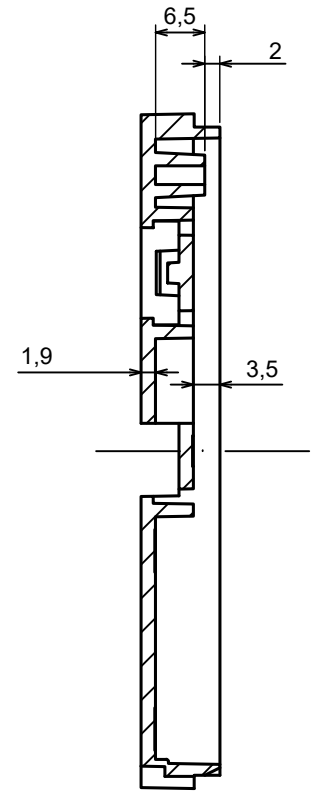

All rights reserved. Copyright Kradox 2023		
Product model	Enclosure ZD3005 - Assembly	
Format: A3	Material: ABS	
Scale 1:1	Tolerance: +/- 0,5	

B-B

A-A

All rights reserved. Copyright Kradox 2023		
Product model	Enclosure ZD3005 - Base	
Format: A3	Material: ABS	
Scale 1:1	Tolerance: +/- 0,5	

All rights reserved. Copyright Kradex 2023

Product model Enclosure ZD3005 - Cover

Format: A3 Material: ABS

Scale 1:1 Tolerance: +/- 0,5

All rights reserved. Copyright Kradex 2023

Product model: Enclosure ZD3005 - Hook

Format: A3 Material: ABS

Scale 5:1 Tolerance: +/- 0,5

X-ON Electronics

Largest Supplier of Electrical and Electronic Components

Click to view similar products for [Enclosures for Industrial Automation](#) category: