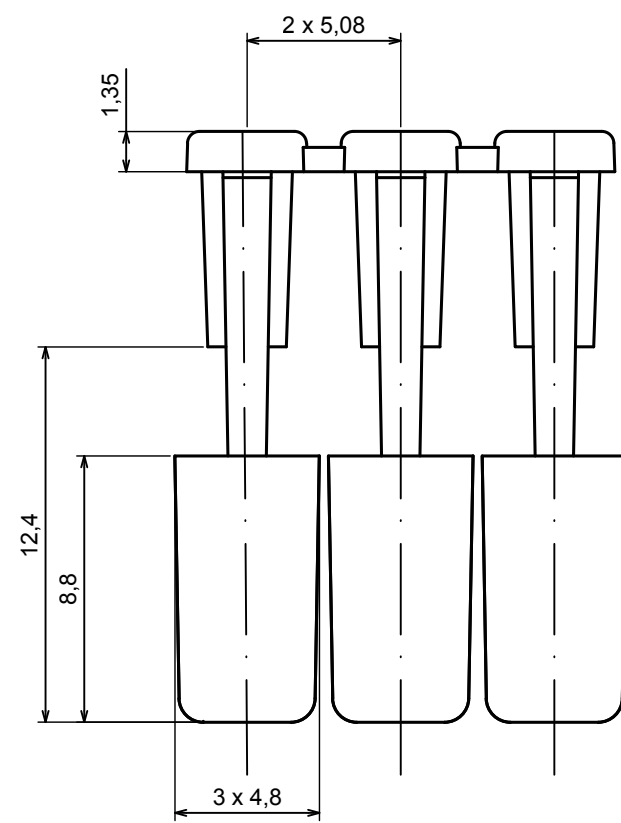

All rights reserved. Copyright Kradox 2019		
Product model	ZD3TC 5,08 - Assembly with ZDPLUG 5,08	
Format: A3	Material: ABS V0	
Scale 2:1	Tolerance: +/- 0,2	

All rights reserved. Copyright Kradex 2019

Product model ZD3TC 5,08

Format: A3 Material: ABS V0

Scale 2:1 Tolerance: +/- 0,2

All rights reserved. Copyright Kradox 2019

Product model ZDPLUG 5,08

Format: A3 Material: ABS V0

Scale 4:1 Tolerance: +/- 0,2

X-ON Electronics

Largest Supplier of Electrical and Electronic Components