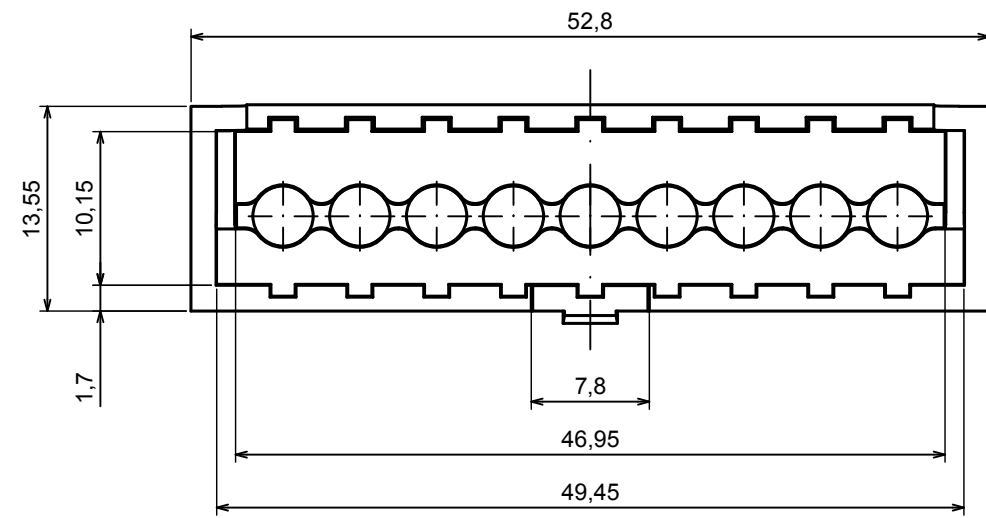

All rights reserved. Copyright Kradox 2019		
Product model	ZD3TC 5,08 - Assembly with ZDPLUG 5,08	
Format: A3	Material: ABS V0	
Scale 2:1	Tolerance: +/- 0,2	

All rights reserved. Copyright Kradex 2019

Product model ZD3TC 5,08

Format: A3 Material: ABS V0

Scale 2:1 Tolerance: +/- 0,2

All rights reserved. Copyright Kradox 2019

Product model ZDPLUG 5,08

Format: A3 Material: ABS V0

Scale 4:1 Tolerance: +/- 0,2

X-ON Electronics

Largest Supplier of Electrical and Electronic Components