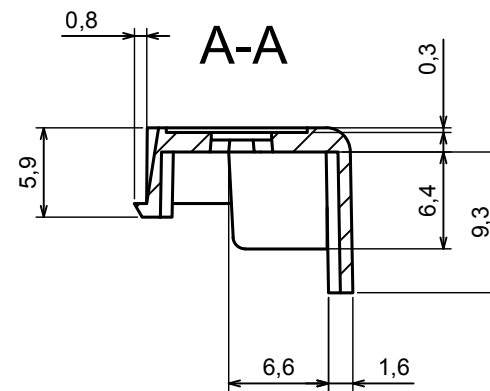

All rights reserved. Copyright Kradox 2019		
Product model	ZD3TC 5,08 - Assembly with ZDPLUG 5,08	
Format: A3	Material: ABS V0	
Scale 2:1	Tolerance: +/- 0,2	

All rights reserved. Copyright Kradex 2019

Product model ZD3TC 5,08

Format: A3 Material: ABS V0

Scale 2:1 Tolerance: +/- 0,2

All rights reserved. Copyright Kradox 2019

Product model ZDPLUG 5,08

Format: A3 Material: ABS V0

Scale 4:1 Tolerance: +/- 0,2

X-ON Electronics

Largest Supplier of Electrical and Electronic Components