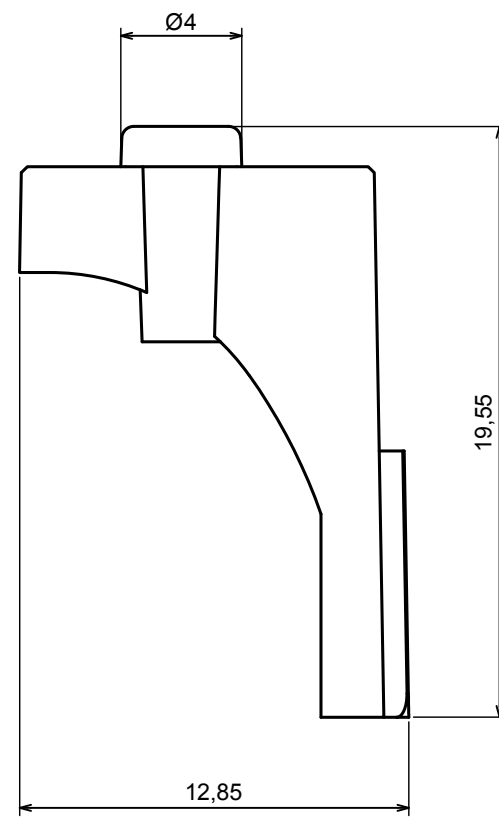

All rights reserved. Copyright Kradox 2019		
Product model	ZD3TC 5,08 - Assembly with ZDPLUG 5,08	
Format: A3	Material: ABS V0	
Scale 2:1	Tolerance: +/- 0,2	

All rights reserved. Copyright Kradex 2019

Product model ZD3TC 5,08

Format: A3 Material: ABS V0

Scale 2:1 Tolerance: +/- 0,2

All rights reserved. Copyright Kradox 2019

Product model ZDPLUG 5,08

Format: A3 Material: ABS V0

Scale 4:1 Tolerance: +/- 0,2

X-ON Electronics

Largest Supplier of Electrical and Electronic Components