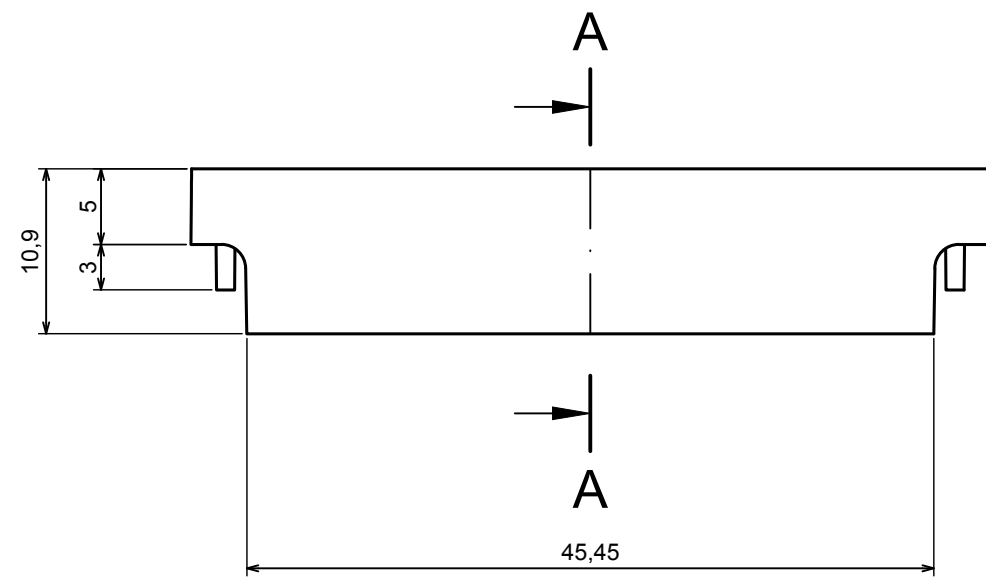

All rights reserved. Copyright Kradox 2019		
Product model	ZD3TC 5,08 - Assembly with ZDPLUG 5,08	
Format: A3	Material: ABS V0	
Scale 2:1	Tolerance: +/- 0,2	

All rights reserved. Copyright Kradex 2019

Product model ZD3TC 5,08

Format: A3 Material: ABS V0

Scale 2:1 Tolerance: +/- 0,2

All rights reserved. Copyright Kradox 2019

Product model ZDPLUG 5,08

Format: A3 Material: ABS V0

Scale 4:1 Tolerance: +/- 0,2

X-ON Electronics

Largest Supplier of Electrical and Electronic Components