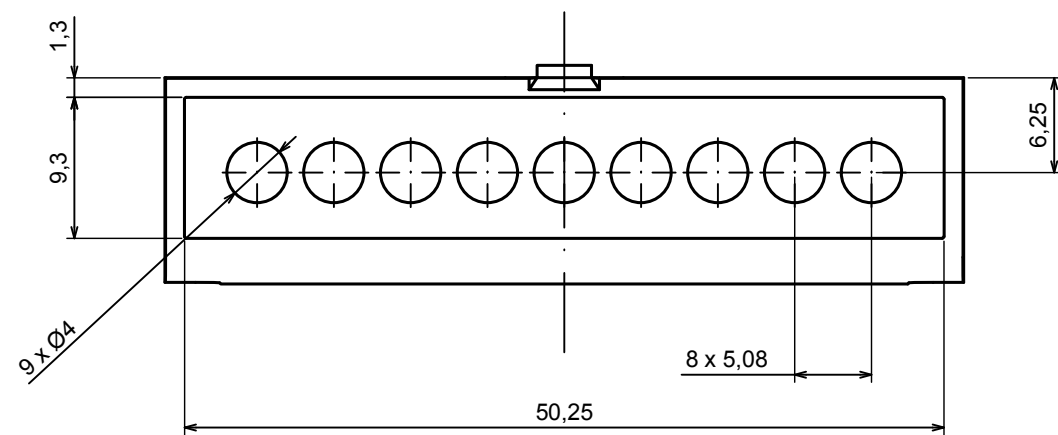

All rights reserved. Copyright Kradox 2019		
Product model	ZD3TC 5,08 - Assembly with ZDPLUG 5,08	
Format: A3	Material: ABS V0	
Scale 2:1	Tolerance: +/- 0,2	

All rights reserved. Copyright Kradex 2019

Product model ZD3TC 5,08

Format: A3 Material: ABS V0

Scale 2:1 Tolerance: +/- 0,2

All rights reserved. Copyright Kradox 2019

Product model ZDPLUG 5,08

Format: A3 Material: ABS V0

Scale 4:1 Tolerance: +/- 0,2

X-ON Electronics

Largest Supplier of Electrical and Electronic Components