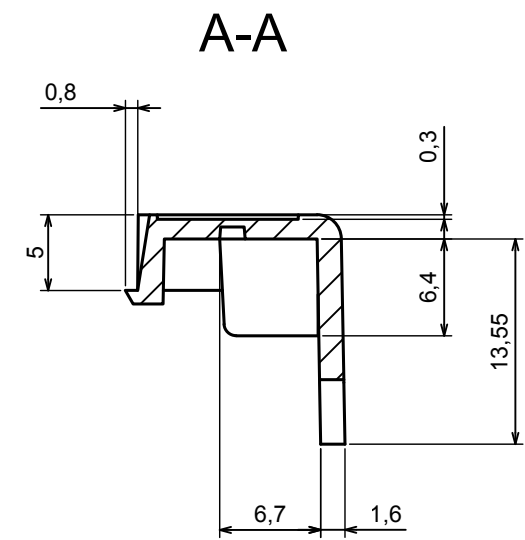

All rights reserved. Copyright Kradox 2020		
Product model	ZD4TC 5,08 - Assembly with ZDPLUG 5,08	
Format: A3	Material: ABS	
Scale 2:1	Tolerance: +/- 0,5	

All rights reserved. Copyright Kradox 2020		
Product model	ZD4TC 5,08	
Format: A3	Material: ABS	
Scale 2:1	Tolerance: +/- 0,5	

All rights reserved. Copyright Kradox 2020		
Product model	ZDPLUG 5,08	
Format: A3	Material: ABS	
Scale 4:1	Tolerance: +/- 0,5	

X-ON Electronics

Largest Supplier of Electrical and Electronic Components

Click to view similar products for [Enclosures, Boxes & Cases](#) category: