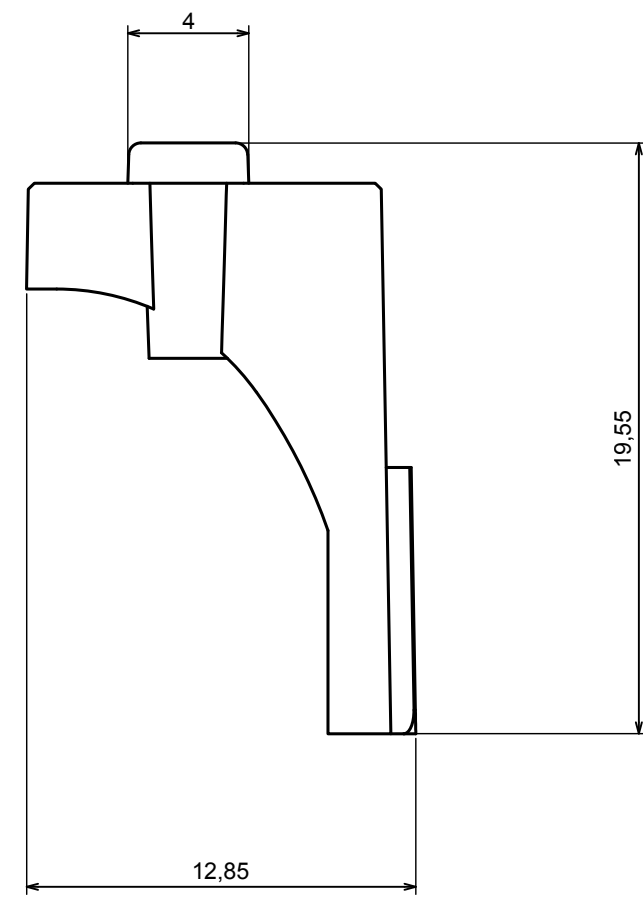

All rights reserved. Copyright Kradox 2020		
Product model	ZD4TC 5,08 - Assembly with ZDPLUG 5,08	
Format: A3	Material: ABS	
Scale 2:1	Tolerance: +/- 0,5	

All rights reserved. Copyright Kradox 2020		
Product model	ZD4TC 5,08	
Format: A3	Material: ABS	
Scale 2:1	Tolerance: +/- 0,5	

All rights reserved. Copyright Kradox 2020		
Product model	ZDPLUG 5,08	
Format: A3	Material: ABS	
Scale 4:1	Tolerance: +/- 0,5	

X-ON Electronics

Largest Supplier of Electrical and Electronic Components

Click to view similar products for [Enclosures, Boxes & Cases](#) category: