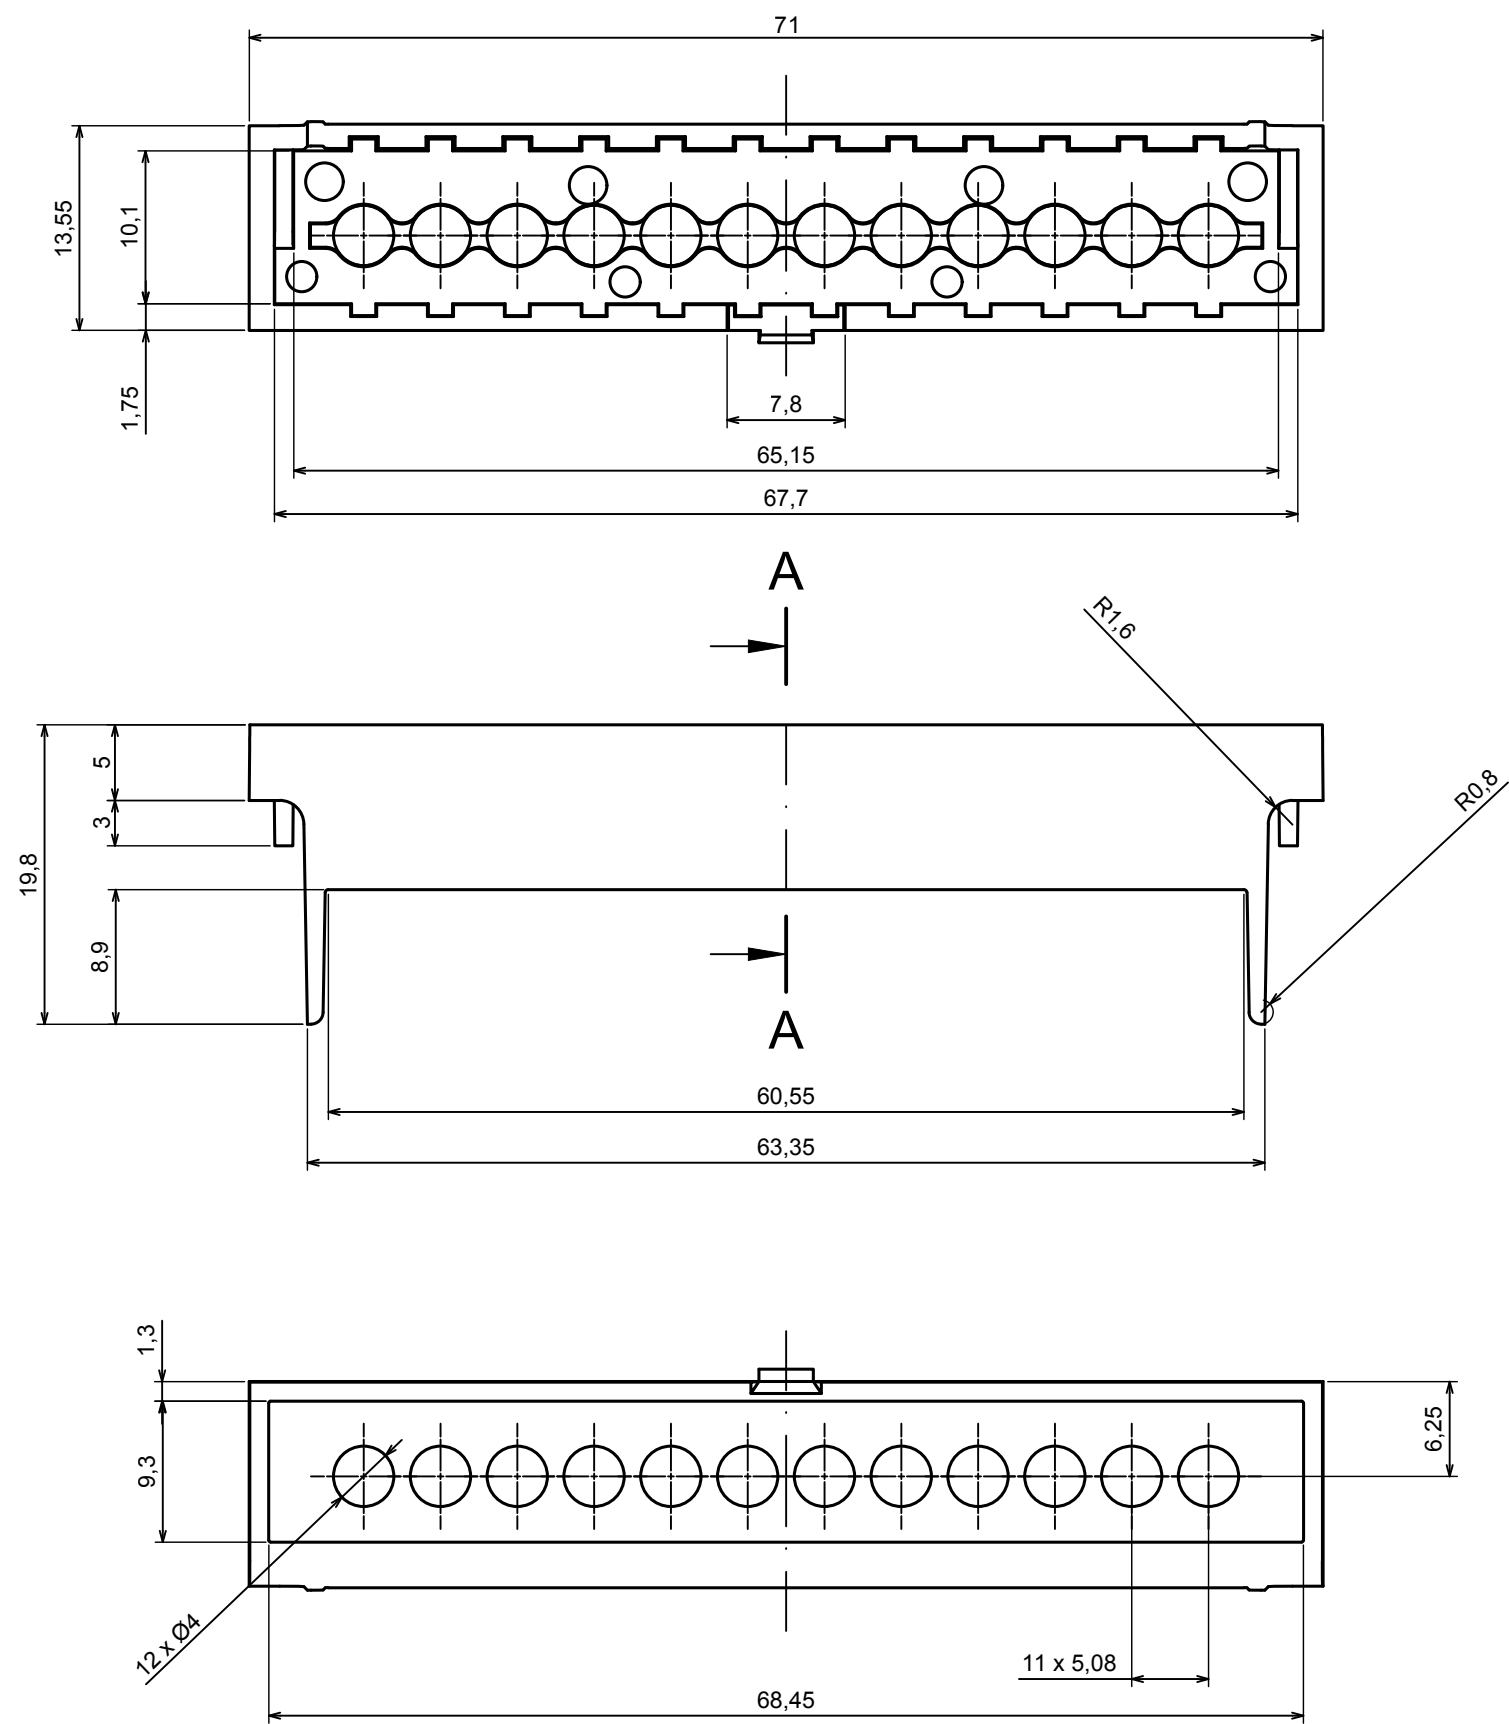

All rights reserved. Copyright Kradox 2020		
Product model	ZD4TC 5,08 - Assembly with ZDPLUG 5,08	
Format: A3	Material: ABS	
Scale 2:1	Tolerance: +/- 0,5	

All rights reserved. Copyright Kradox 2020		
Product model	ZD4TC 5,08	
Format: A3	Material: ABS	
Scale 2:1	Tolerance: +/- 0,5	

All rights reserved. Copyright Kradox 2020		
Product model	ZDPLUG 5,08	
Format: A3	Material: ABS	
Scale 4:1	Tolerance: +/- 0,5	

X-ON Electronics

Largest Supplier of Electrical and Electronic Components

Click to view similar products for [Enclosures, Boxes & Cases](#) category: