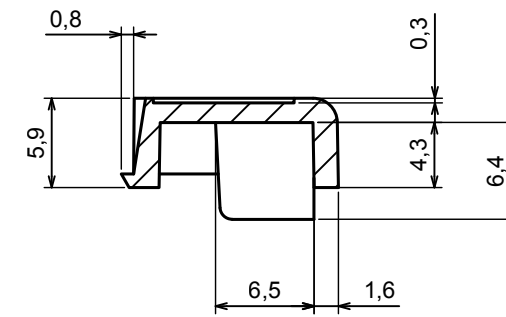

A-A

All rights reserved. Copyright Kradox 2020

Product model ZD4TCS

Format: A3 Material: ABS

Scale 2:1 Tolerance: +/- 0,5