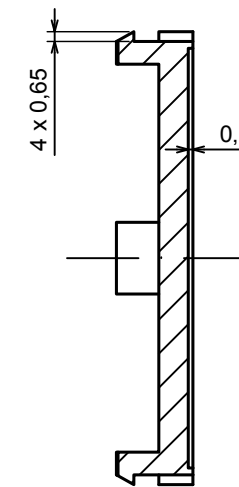

A-A

All rights reserved. Copyright Kradex 2021		
Product model	ZDF1002	
Format: A3	Material: ABS	
Scale 1:1	Tolerance: +/- 0,3	

X-ON Electronics

Largest Supplier of Electrical and Electronic Components

Click to view similar products for [Enclosures, Boxes & Cases](#) category: