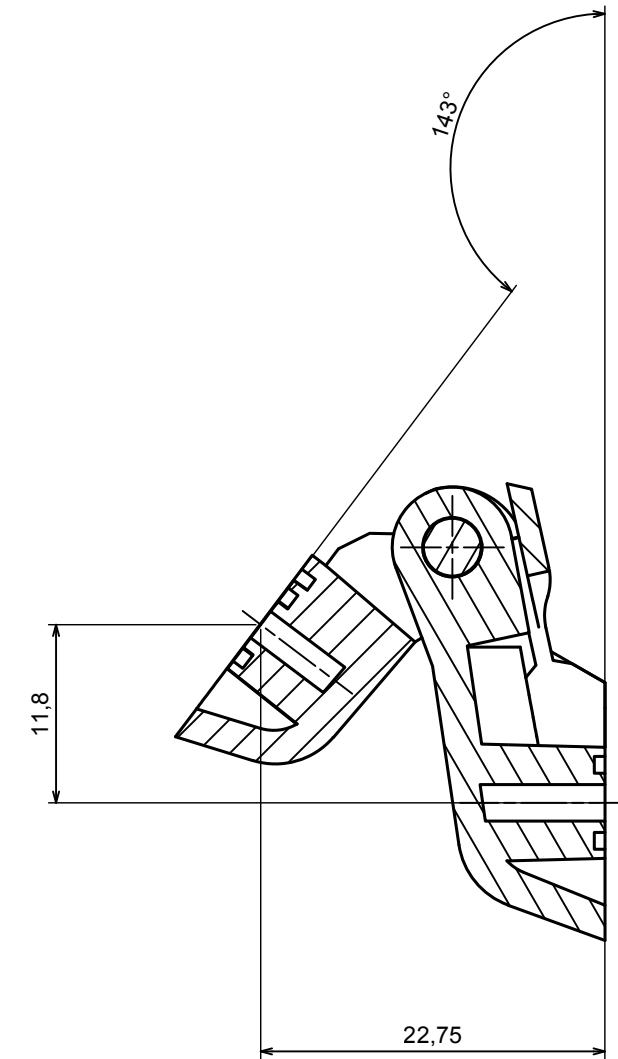

A |

A-A

A |

All rights reserved, Copyright Kradox 2019

Product model ZHINGE10 - Assembly

Format: A3 Material: PC, ABS

Scale 2:1 Tolerance: +/- 0.5

All rights reserved, Copyright Kradox 2019		
Product model	ZHINGE10 - Hinge A	
Format: A3	Material: PC, ABS	
Scale 2:1	Tolerance: +/- 0.5	

All rights reserved, Copyright Kradox 2019		
Product model	ZHINGE10 - Hinge B	
Format: A3	Material: PS, ABS	
Scale 2:1	Tolerance: +/- 0.5	

A |

A |

A-A

All rights reserved, Copyright Kradox 2019

Product model ZHINGE10 - Lock

Format: A3 Material: PC, ABS

Scale 5:1 Tolerance: +/- 0.5

All rights reserved, Copyright Kradox 2019		
Product model	ZHINGE10 - Bolt	
Format: A3	Material: PC, ABS	
Scale 5:1	Tolerance: +/- 0.5	

X-ON Electronics