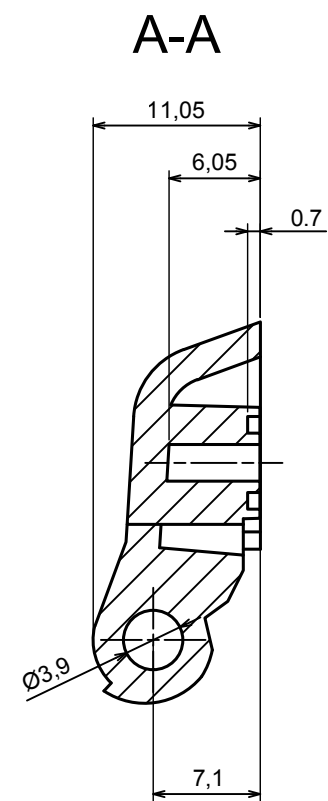

A |

A-A

A |

All rights reserved, Copyright Kradox 2019

Product model ZHINGE10 - Assembly

Format: A3 Material: PC, ABS

Scale 2:1 Tolerance: +/- 0.5

All rights reserved, Copyright Kradox 2019		
Product model	ZHINGE10 - Hinge A	
Format: A3	Material: PC, ABS	
Scale 2:1	Tolerance: +/- 0.5	

All rights reserved, Copyright Kradox 2019		
Product model	ZHINGE10 - Hinge B	
Format: A3	Material: PS, ABS	
Scale 2:1	Tolerance: +/- 0.5	

A |

A |

A-A

All rights reserved, Copyright Kradox 2019

Product model ZHINGE10 - Lock

Format: A3 Material: PC, ABS

Scale 5:1 Tolerance: +/- 0.5

All rights reserved, Copyright Kradox 2019		
Product model	ZHINGE10 - Bolt	
Format: A3	Material: PC, ABS	
Scale 5:1	Tolerance: +/- 0.5	

X-ON Electronics