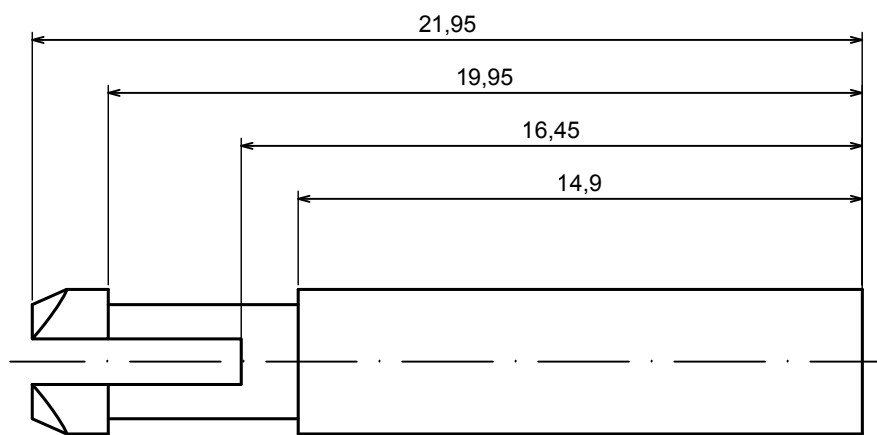

All rights reserved, Copyright Kradox 2019		
Product model	ZHINGE10 - Hinge B	
Format: A3	Material: PS, ABS	
Scale 2:1	Tolerance: +/- 0.5	

A |

A |

A-A

All rights reserved, Copyright Kradox 2019

Product model ZHINGE10 - Lock

Format: A3 Material: PC, ABS

Scale 5:1 Tolerance: +/- 0.5

All rights reserved, Copyright Kradox 2019		
Product model	ZHINGE10 - Bolt	
Format: A3	Material: PC, ABS	
Scale 5:1	Tolerance: +/- 0.5	

X-ON Electronics