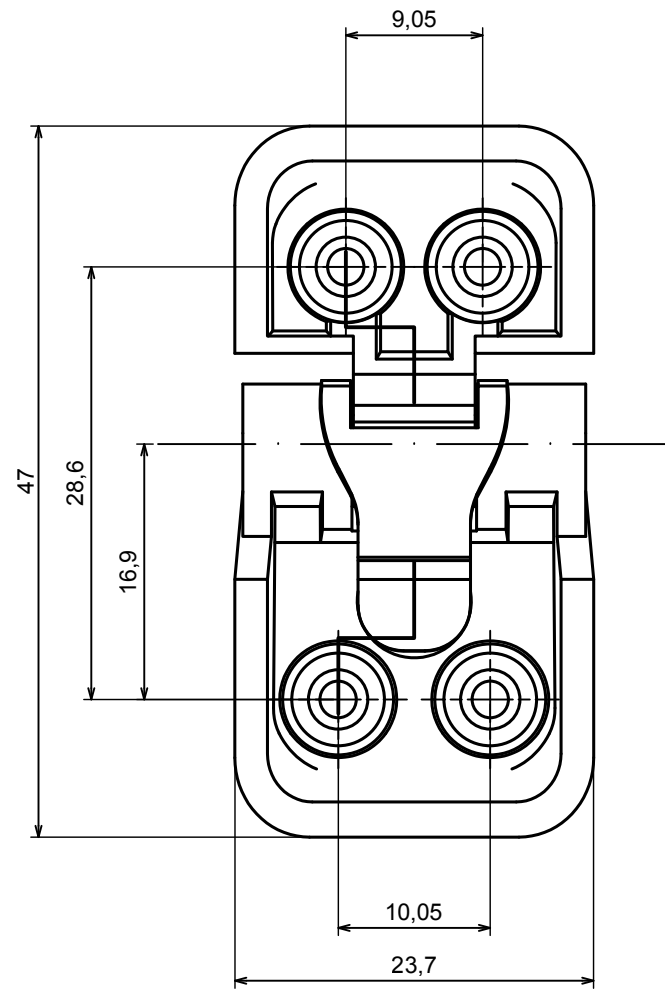

A |

A-A

A |

All rights reserved, Copyright Kradox 2019

Product model ZHINGE10 - Assembly

Format: A3 Material: PC, ABS

Scale 2:1 Tolerance: +/- 0.5

All rights reserved, Copyright Kradox 2019		
Product model	ZHINGE10 - Hinge A	
Format: A3	Material: PC, ABS	
Scale 2:1	Tolerance: +/- 0.5	

All rights reserved, Copyright Kradox 2019		
Product model	ZHINGE10 - Hinge B	
Format: A3	Material: PS, ABS	
Scale 2:1	Tolerance: +/- 0.5	

A |

A |

A-A

All rights reserved, Copyright Kradox 2019

Product model ZHINGE10 - Lock

Format: A3 Material: PC, ABS

Scale 5:1 Tolerance: +/- 0.5

All rights reserved, Copyright Kradox 2019		
Product model	ZHINGE10 - Bolt	
Format: A3	Material: PC, ABS	
Scale 5:1	Tolerance: +/- 0.5	

X-ON Electronics