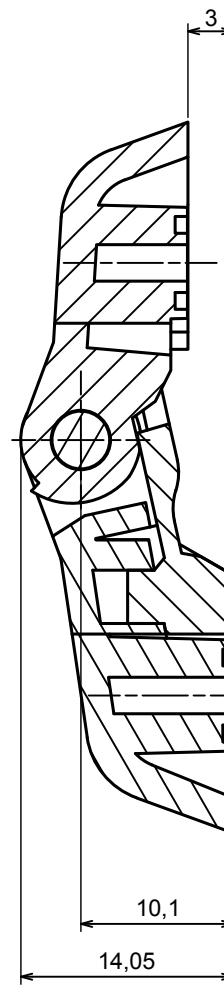

A |

A-A

A |

All rights reserved, Copyright Kradox 2019

Product model ZHINGE10 - Assembly

Format: A3 Material: PC, ABS

Scale 2:1 Tolerance: +/- 0.5

All rights reserved, Copyright Kradox 2019		
Product model	ZHINGE10 - Hinge A	
Format: A3	Material: PC, ABS	
Scale 2:1	Tolerance: +/- 0.5	

All rights reserved, Copyright Kradox 2019		
Product model	ZHINGE10 - Hinge B	
Format: A3	Material: PS, ABS	
Scale 2:1	Tolerance: +/- 0.5	

A |

A |

A-A

All rights reserved, Copyright Kradox 2019

Product model ZHINGE10 - Lock

Format: A3 Material: PC, ABS

Scale 5:1 Tolerance: +/- 0.5

All rights reserved, Copyright Kradox 2019		
Product model	ZHINGE10 - Bolt	
Format: A3	Material: PC, ABS	
Scale 5:1	Tolerance: +/- 0.5	

X-ON Electronics