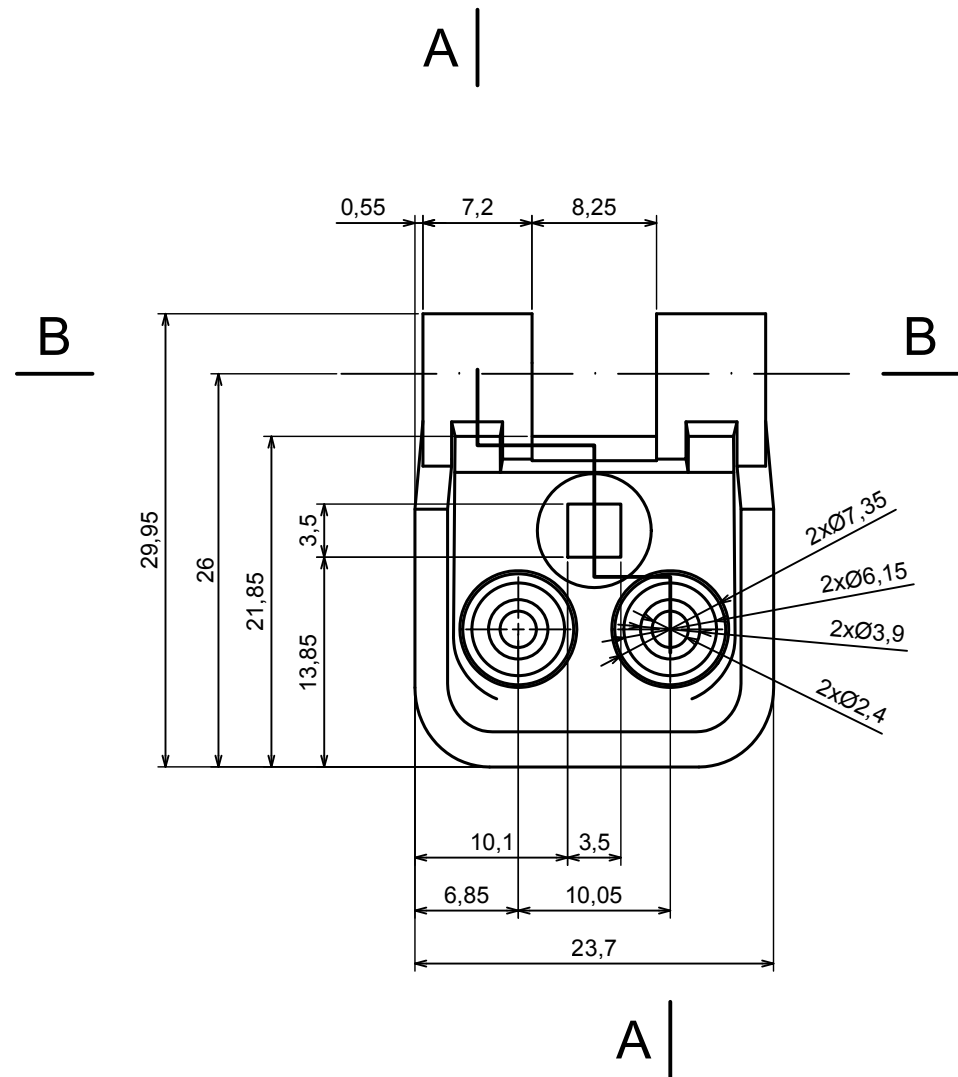

A |

A-A

A |

All rights reserved, Copyright Kradox 2019

Product model ZHINGE10 - Assembly

Format: A3 Material: PC, ABS

Scale 2:1 Tolerance: +/- 0.5

All rights reserved, Copyright Kradox 2019		
Product model	ZHINGE10 - Hinge A	
Format: A3	Material: PC, ABS	
Scale 2:1	Tolerance: +/- 0.5	

All rights reserved, Copyright Kradox 2019		
Product model	ZHINGE10 - Hinge B	
Format: A3	Material: PS, ABS	
Scale 2:1	Tolerance: +/- 0.5	

A |

A |

A-A

All rights reserved, Copyright Kradox 2019

Product model ZHINGE10 - Lock

Format: A3 Material: PC, ABS

Scale 5:1 Tolerance: +/- 0.5

All rights reserved, Copyright Kradox 2019		
Product model	ZHINGE10 - Bolt	
Format: A3	Material: PC, ABS	
Scale 5:1	Tolerance: +/- 0.5	

X-ON Electronics