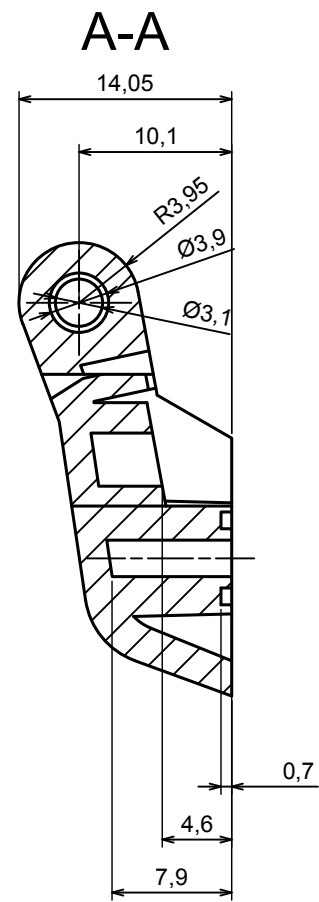

A |

A-A

A |

All rights reserved, Copyright Kradox 2019

Product model ZHINGE10 - Assembly

Format: A3 Material: PC, ABS

Scale 2:1 Tolerance: +/- 0.5

All rights reserved, Copyright Kradox 2019		
Product model	ZHINGE10 - Hinge A	
Format: A3	Material: PC, ABS	
Scale 2:1	Tolerance: +/- 0.5	

All rights reserved, Copyright Kradox 2019		
Product model	ZHINGE10 - Hinge B	
Format: A3	Material: PS, ABS	
Scale 2:1	Tolerance: +/- 0.5	

A |

A |

A-A

All rights reserved, Copyright Kradox 2019

Product model ZHINGE10 - Lock

Format: A3 Material: PC, ABS

Scale 5:1 Tolerance: +/- 0.5

All rights reserved, Copyright Kradox 2019		
Product model	ZHINGE10 - Bolt	
Format: A3	Material: PC, ABS	
Scale 5:1	Tolerance: +/- 0.5	

X-ON Electronics