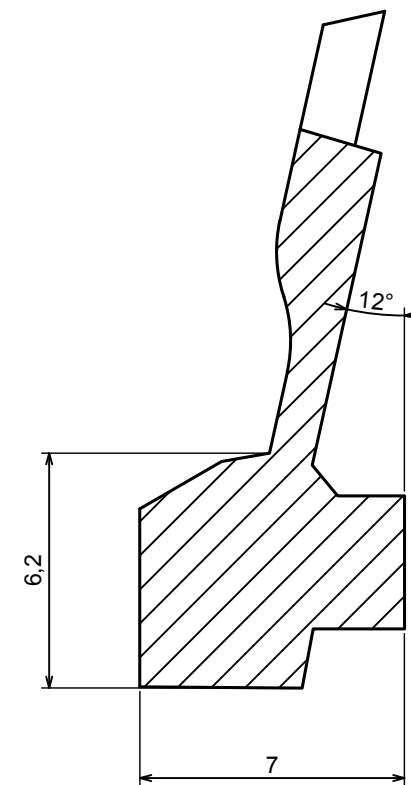

A |

A-A

A |

All rights reserved, Copyright Kradox 2019

Product model ZHINGE10 - Assembly

Format: A3 Material: PC, ABS

Scale 2:1 Tolerance: +/- 0.5

All rights reserved, Copyright Kradox 2019		
Product model	ZHINGE10 - Hinge A	
Format: A3	Material: PC, ABS	
Scale 2:1	Tolerance: +/- 0.5	

All rights reserved, Copyright Kradox 2019		
Product model	ZHINGE10 - Hinge B	
Format: A3	Material: PS, ABS	
Scale 2:1	Tolerance: +/- 0.5	

A |

A |

A-A

All rights reserved, Copyright Kradox 2019

Product model ZHINGE10 - Lock

Format: A3 Material: PC, ABS

Scale 5:1 Tolerance: +/- 0.5

All rights reserved, Copyright Kradox 2019		
Product model	ZHINGE10 - Bolt	
Format: A3	Material: PC, ABS	
Scale 5:1	Tolerance: +/- 0.5	

X-ON Electronics