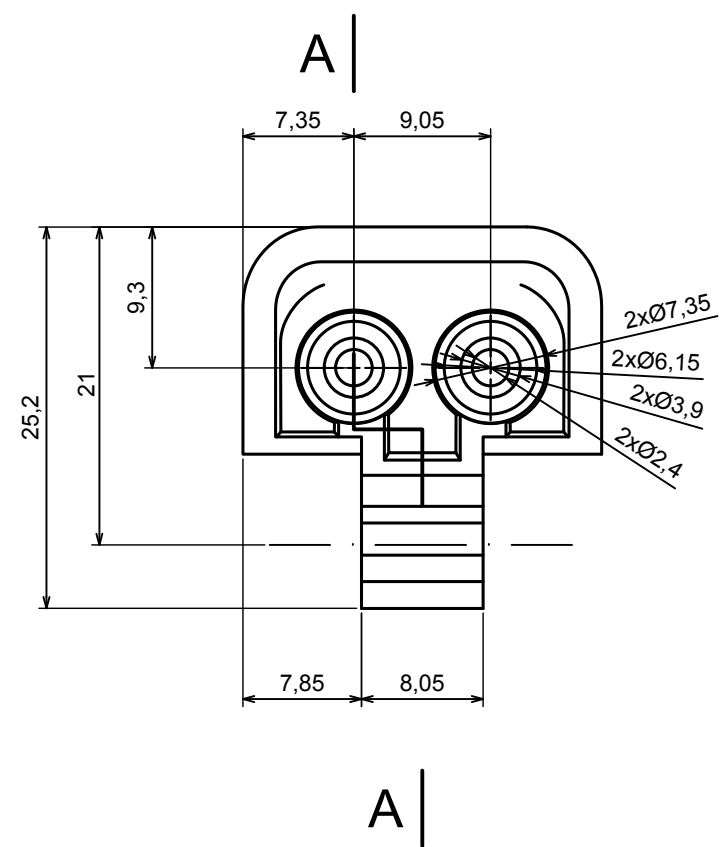

A |

A-A

A |

All rights reserved, Copyright Kradox 2019

Product model ZHINGE10 - Assembly

Format: A3 Material: PC, ABS

Scale 2:1 Tolerance: +/- 0.5

All rights reserved, Copyright Kradox 2019		
Product model	ZHINGE10 - Hinge A	
Format: A3	Material: PC, ABS	
Scale 2:1	Tolerance: +/- 0.5	

All rights reserved, Copyright Kradox 2019		
Product model	ZHINGE10 - Hinge B	
Format: A3	Material: PS, ABS	
Scale 2:1	Tolerance: +/- 0.5	

A |

A |

A-A

All rights reserved, Copyright Kradox 2019

Product model ZHINGE10 - Lock

Format: A3 Material: PC, ABS

Scale 5:1 Tolerance: +/- 0.5

All rights reserved, Copyright Kradox 2019		
Product model	ZHINGE10 - Bolt	
Format: A3	Material: PC, ABS	
Scale 5:1	Tolerance: +/- 0.5	

X-ON Electronics