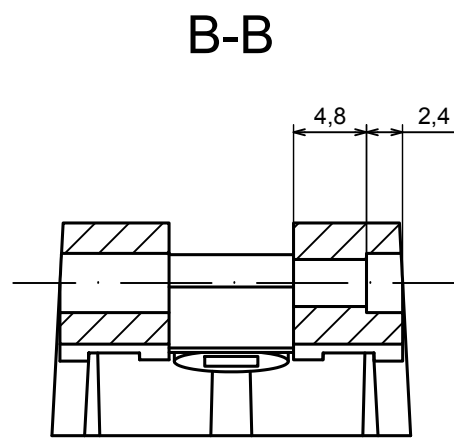

A |

A-A

A |

All rights reserved, Copyright Kradox 2019

Product model ZHINGE10 - Assembly

Format: A3 Material: PC, ABS

Scale 2:1 Tolerance: +/- 0.5

All rights reserved, Copyright Kradox 2019		
Product model	ZHINGE10 - Hinge A	
Format: A3	Material: PC, ABS	
Scale 2:1	Tolerance: +/- 0.5	

All rights reserved, Copyright Kradox 2019		
Product model	ZHINGE10 - Hinge B	
Format: A3	Material: PS, ABS	
Scale 2:1	Tolerance: +/- 0.5	

A |

A |

A-A

All rights reserved, Copyright Kradox 2019

Product model ZHINGE10 - Lock

Format: A3 Material: PC, ABS

Scale 5:1 Tolerance: +/- 0.5

All rights reserved, Copyright Kradox 2019		
Product model	ZHINGE10 - Bolt	
Format: A3	Material: PC, ABS	
Scale 5:1	Tolerance: +/- 0.5	

X-ON Electronics