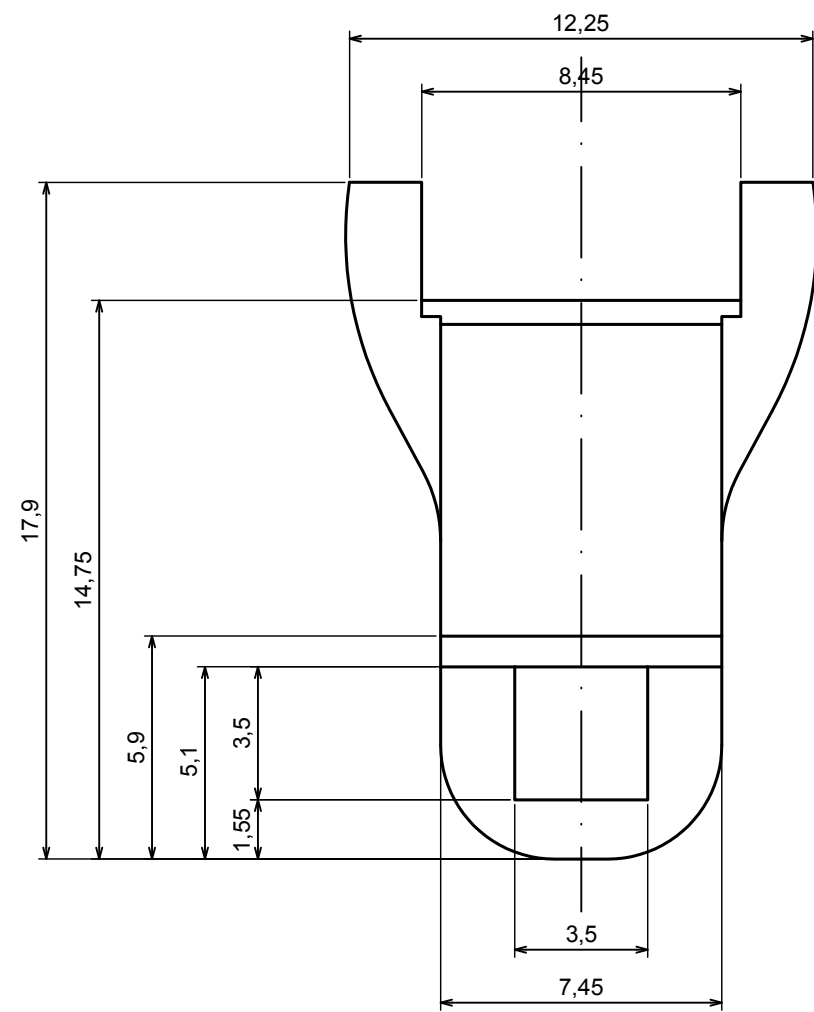

A |

A-A

A |

All rights reserved, Copyright Kradox 2019

Product model ZHINGE10 - Assembly

Format: A3 Material: PC, ABS

Scale 2:1 Tolerance: +/- 0.5

All rights reserved, Copyright Kradox 2019		
Product model	ZHINGE10 - Hinge A	
Format: A3	Material: PC, ABS	
Scale 2:1	Tolerance: +/- 0.5	

All rights reserved, Copyright Kradox 2019		
Product model	ZHINGE10 - Hinge B	
Format: A3	Material: PS, ABS	
Scale 2:1	Tolerance: +/- 0.5	

A |

A |

A-A

All rights reserved, Copyright Kradox 2019

Product model ZHINGE10 - Lock

Format: A3 Material: PC, ABS

Scale 5:1 Tolerance: +/- 0.5

All rights reserved, Copyright Kradox 2019		
Product model	ZHINGE10 - Bolt	
Format: A3	Material: PC, ABS	
Scale 5:1	Tolerance: +/- 0.5	

X-ON Electronics