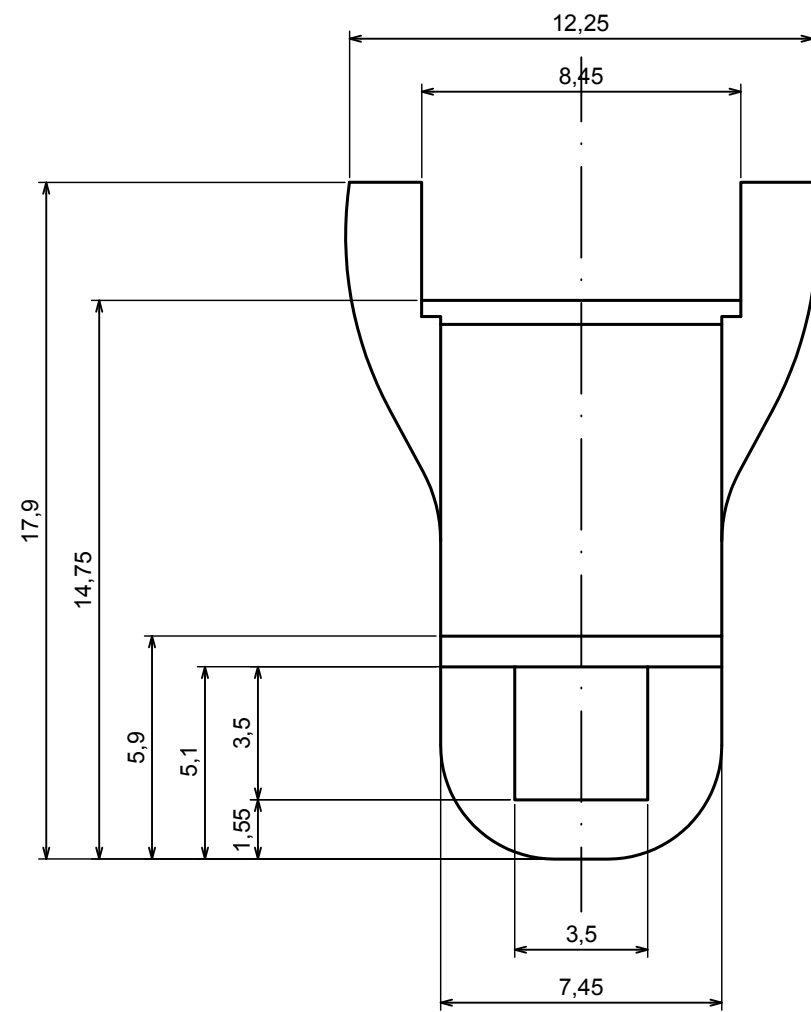

A |

A-A

A |

All rights reserved, Copyright Kradox 2019

Product model ZHINGE10 - Assembly

Format: A3 Material: PC, ABS

Scale 2:1 Tolerance: +/- 0.5

All rights reserved, Copyright Kradox 2019		
Product model	ZHINGE10 - Hinge A	
Format: A3	Material: PC, ABS	
Scale 2:1	Tolerance: +/- 0.5	

All rights reserved, Copyright Kradox 2019		
Product model	ZHINGE10 - Hinge B	
Format: A3	Material: PS, ABS	
Scale 2:1	Tolerance: +/- 0.5	

A |

A |

A-A

All rights reserved, Copyright Kradox 2019

Product model ZHINGE10 - Lock

Format: A3 Material: PC, ABS

Scale 5:1 Tolerance: +/- 0.5

All rights reserved, Copyright Kradox 2019		
Product model	ZHINGE10 - Bolt	
Format: A3	Material: PC, ABS	
Scale 5:1	Tolerance: +/- 0.5	

X-ON Electronics