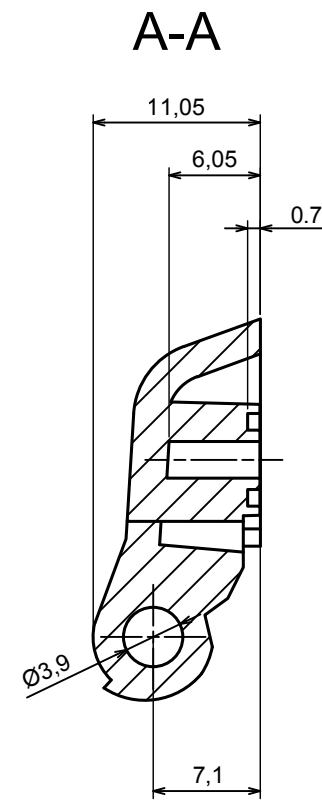

A |

A-A

A |

All rights reserved, Copyright Kradox 2019

Product model ZHINGE10 - Assembly

Format: A3 Material: PC, ABS

Scale 2:1 Tolerance: +/- 0.5

All rights reserved, Copyright Kradox 2019		
Product model	ZHINGE10 - Hinge A	
Format: A3	Material: PC, ABS	
Scale 2:1	Tolerance: +/- 0.5	

All rights reserved, Copyright Kradox 2019		
Product model	ZHINGE10 - Hinge B	
Format: A3	Material: PS, ABS	
Scale 2:1	Tolerance: +/- 0.5	

A |

A |

A-A

All rights reserved, Copyright Kradox 2019

Product model ZHINGE10 - Lock

Format: A3 Material: PC, ABS

Scale 5:1 Tolerance: +/- 0.5

All rights reserved, Copyright Kradox 2019		
Product model	ZHINGE10 - Bolt	
Format: A3	Material: PC, ABS	
Scale 5:1	Tolerance: +/- 0.5	

X-ON Electronics