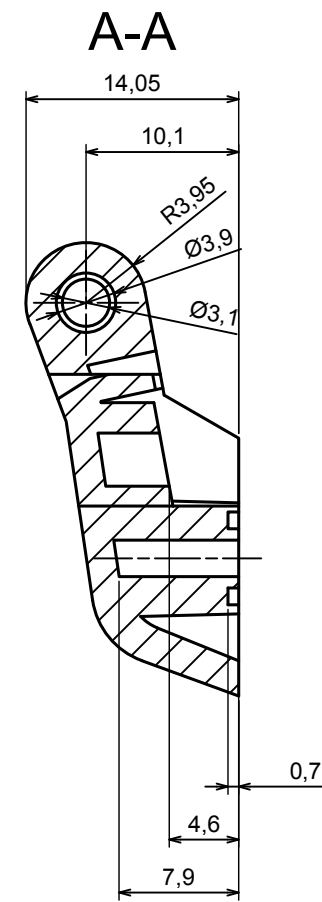

A |

A-A

A |

All rights reserved, Copyright Kradox 2019

Product model ZHINGE10 - Assembly

Format: A3 Material: PC, ABS

Scale 2:1 Tolerance: +/- 0.5

All rights reserved, Copyright Kradox 2019		
Product model	ZHINGE10 - Hinge A	
Format: A3	Material: PC, ABS	
Scale 2:1	Tolerance: +/- 0.5	

All rights reserved, Copyright Kradox 2019		
Product model	ZHINGE10 - Hinge B	
Format: A3	Material: PS, ABS	
Scale 2:1	Tolerance: +/- 0.5	

A |

A |

A-A

All rights reserved, Copyright Kradox 2019

Product model ZHINGE10 - Lock

Format: A3 Material: PC, ABS

Scale 5:1 Tolerance: +/- 0.5

All rights reserved, Copyright Kradox 2019		
Product model	ZHINGE10 - Bolt	
Format: A3	Material: PC, ABS	
Scale 5:1	Tolerance: +/- 0.5	

X-ON Electronics