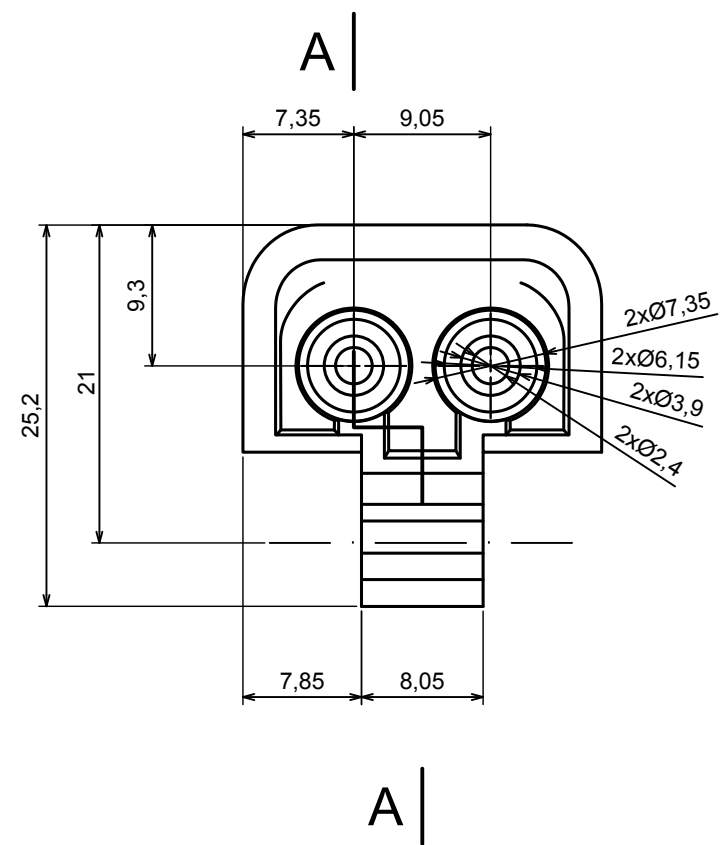

A |

A-A

A |

All rights reserved, Copyright Kradox 2019

Product model ZHINGE10 - Assembly

Format: A3 Material: PC, ABS

Scale 2:1 Tolerance: +/- 0.5

All rights reserved, Copyright Kradox 2019		
Product model	ZHINGE10 - Hinge A	
Format: A3	Material: PC, ABS	
Scale 2:1	Tolerance: +/- 0.5	

All rights reserved, Copyright Kradox 2019		
Product model	ZHINGE10 - Hinge B	
Format: A3	Material: PS, ABS	
Scale 2:1	Tolerance: +/- 0.5	

A |

A |

A-A

All rights reserved, Copyright Kradox 2019

Product model ZHINGE10 - Lock

Format: A3 Material: PC, ABS

Scale 5:1 Tolerance: +/- 0.5

All rights reserved, Copyright Kradox 2019		
Product model	ZHINGE10 - Bolt	
Format: A3	Material: PC, ABS	
Scale 5:1	Tolerance: +/- 0.5	

X-ON Electronics