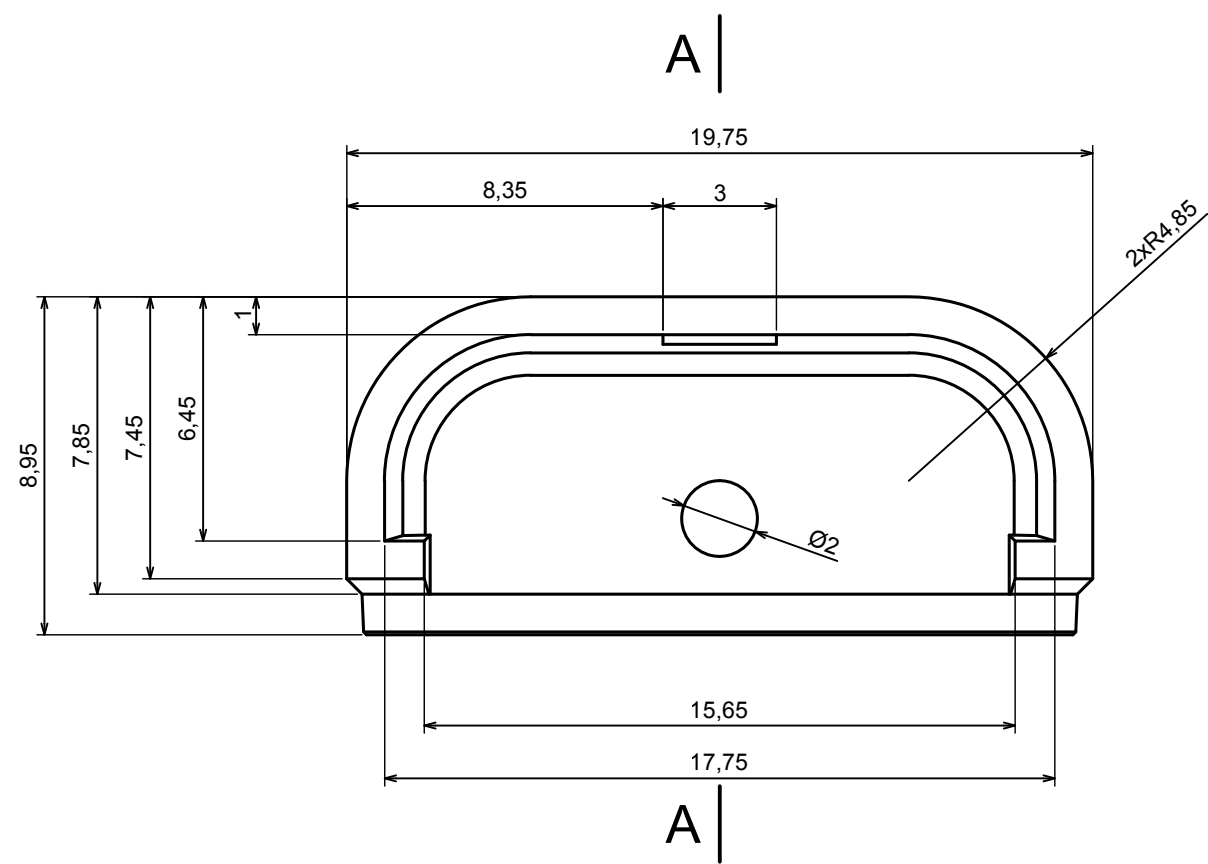

All rights reserved, Copyright Kradox 2019		
Product model	ZHINGE20 - Assembly	
Format: A3	Material: PC, ABS	
Scale 2:1	Tolerance: +/- 0.5	

All rights reserved, Copyright Kradox 2019

Product model: Enclosure ZHINGE20 - Cover

Format: A3 Material: PC, ABS

Scale 1:1 Tolerance: +/- 0.5

All rights reserved, Copyright Kradex 2019		
Product model	Enclosure ZHINGE20 - Mount A	
Format: A3	Material: PC, ABS	
Scale 1:1	Tolerance: +/- 0.5	

All rights reserved, Copyright Kradex 2019		
Product model	Enclosure ZHINGE20 - Mount B	
Format: A3	Material: PC, ABS	
Scale 1:1	Tolerance: +/- 0.5	

X-ON Electronics

Largest Supplier of Electrical and Electronic Components