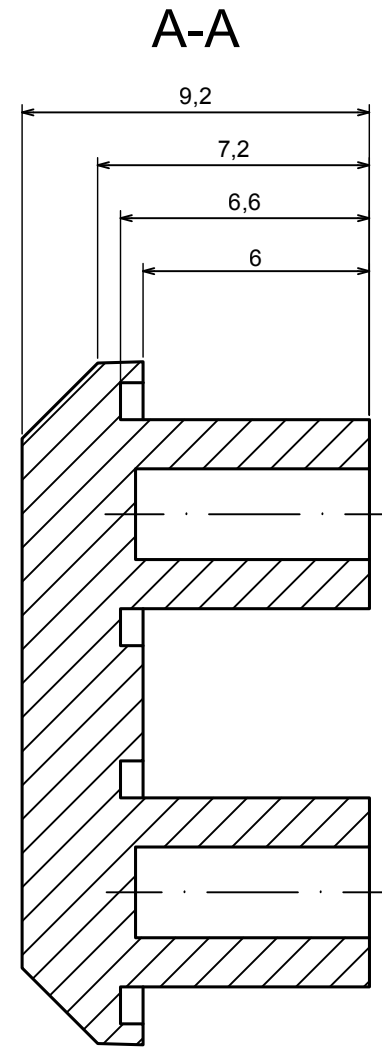

All rights reserved, Copyright Kradox 2019		
Product model	ZHINGE20 - Assembly	
Format: A3	Material: PC, ABS	
Scale 2:1	Tolerance: +/- 0.5	

All rights reserved, Copyright Kradox 2019

Product model: Enclosure ZHINGE20 - Cover

Format: A3 Material: PC, ABS

Scale 1:1 Tolerance: +/- 0.5

All rights reserved, Copyright Kradex 2019		
Product model	Enclosure ZHINGE20 - Mount A	
Format: A3	Material: PC, ABS	
Scale 1:1	Tolerance: +/- 0.5	

All rights reserved, Copyright Kradex 2019		
Product model	Enclosure ZHINGE20 - Mount B	
Format: A3	Material: PC, ABS	
Scale 1:1	Tolerance: +/- 0.5	

X-ON Electronics

Largest Supplier of Electrical and Electronic Components