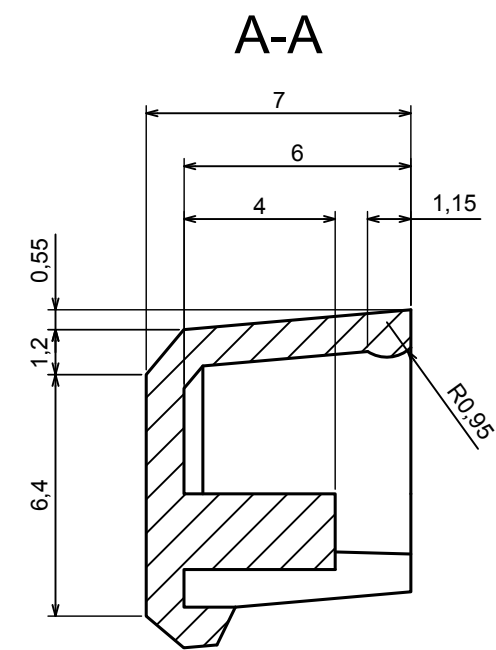

All rights reserved, Copyright Kradox 2019		
Product model	ZHINGE20 - Assembly	
Format: A3	Material: PC, ABS	
Scale 2:1	Tolerance: +/- 0.5	

All rights reserved, Copyright Kradox 2019

Product model: Enclosure ZHINGE20 - Cover

Format: A3 Material: PC, ABS

Scale 1:1 Tolerance: +/- 0.5

All rights reserved, Copyright Kradex 2019		
Product model	Enclosure ZHINGE20 - Mount A	
Format: A3	Material: PC, ABS	
Scale 1:1	Tolerance: +/- 0.5	

All rights reserved, Copyright Kradex 2019		
Product model	Enclosure ZHINGE20 - Mount B	
Format: A3	Material: PC, ABS	
Scale 1:1	Tolerance: +/- 0.5	

X-ON Electronics

Largest Supplier of Electrical and Electronic Components