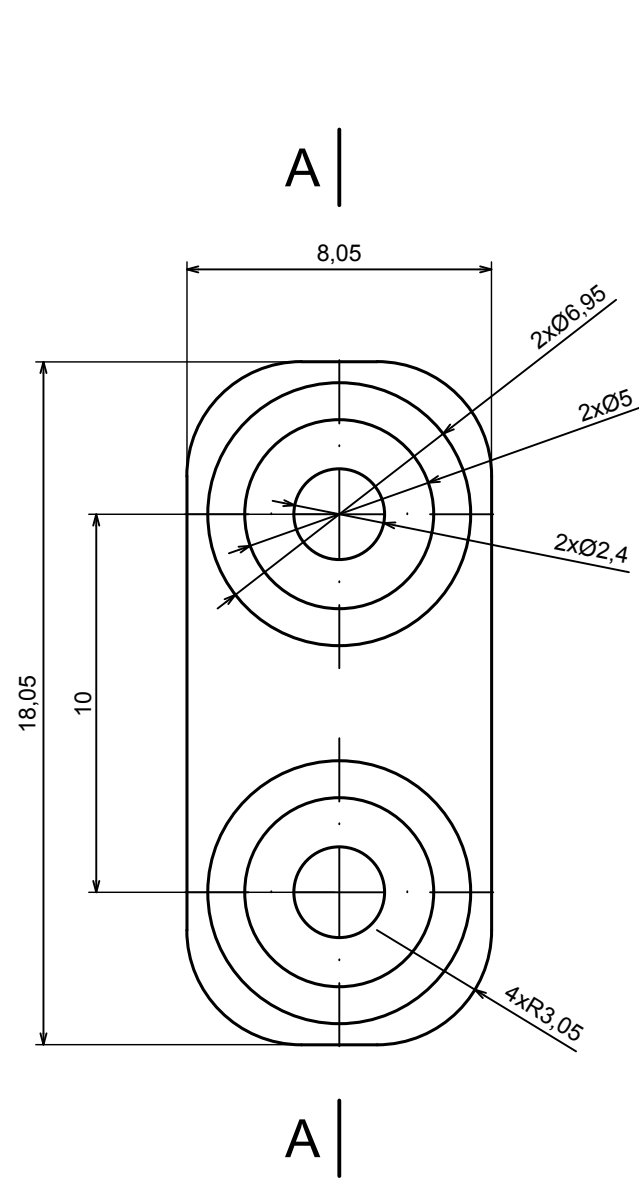

All rights reserved, Copyright Kradox 2019		
Product model	ZHINGE20 - Assembly	
Format: A3	Material: PC, ABS	
Scale 2:1	Tolerance: +/- 0.5	

All rights reserved, Copyright Kradox 2019

Product model: Enclosure ZHINGE20 - Cover

Format: A3 Material: PC, ABS

Scale 1:1 Tolerance: +/- 0.5

All rights reserved, Copyright Kradex 2019		
Product model	Enclosure ZHINGE20 - Mount A	
Format: A3	Material: PC, ABS	
Scale 1:1	Tolerance: +/- 0.5	

All rights reserved, Copyright Kradex 2019		
Product model	Enclosure ZHINGE20 - Mount B	
Format: A3	Material: PC, ABS	
Scale 1:1	Tolerance: +/- 0.5	

X-ON Electronics

Largest Supplier of Electrical and Electronic Components