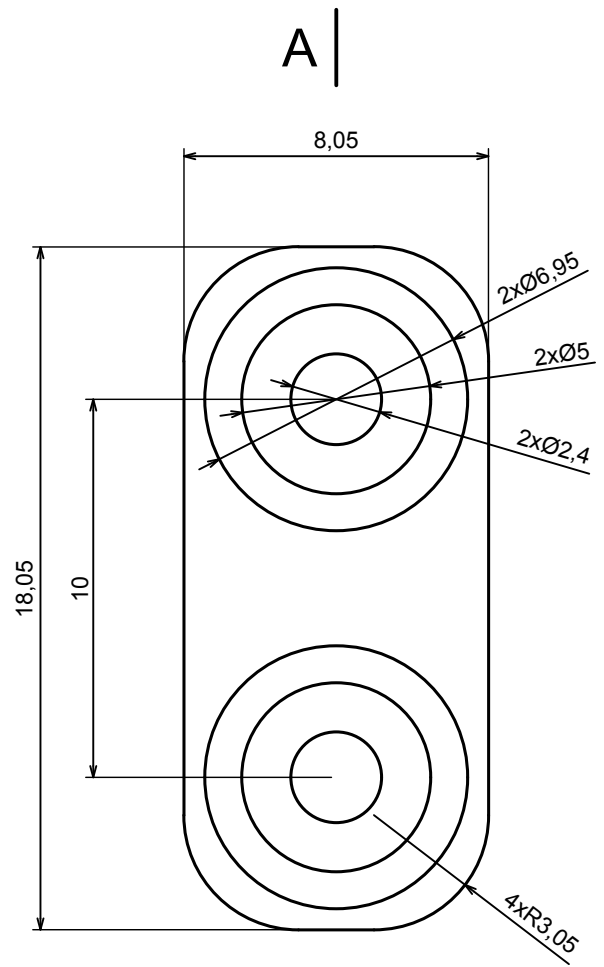

All rights reserved, Copyright Kradox 2019		
Product model	ZHINGE20 - Assembly	
Format: A3	Material: PC, ABS	
Scale 2:1	Tolerance: +/- 0.5	

All rights reserved, Copyright Kradox 2019

Product model: Enclosure ZHINGE20 - Cover

Format: A3 Material: PC, ABS

Scale 1:1 Tolerance: +/- 0.5

All rights reserved, Copyright Kradex 2019		
Product model	Enclosure ZHINGE20 - Mount A	
Format: A3	Material: PC, ABS	
Scale 1:1	Tolerance: +/- 0.5	

All rights reserved, Copyright Kradex 2019		
Product model	Enclosure ZHINGE20 - Mount B	
Format: A3	Material: PC, ABS	
Scale 1:1	Tolerance: +/- 0.5	

X-ON Electronics

Largest Supplier of Electrical and Electronic Components