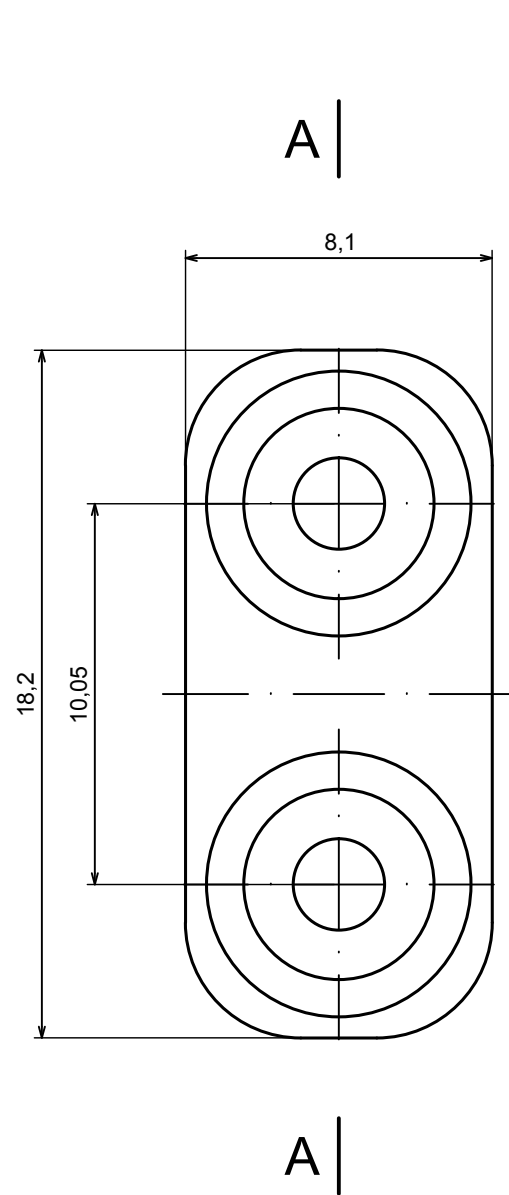

All rights reserved, Copyright Kradex 2020

Product model ZLATCH20 - Assembly

Format: A3 Material: PC, ABS

Scale 2:1 Tolerance: +/- 0.5

All rights reserved, Copyright Kradex 2020

Product model ZLATCH20 - Latch

Format: A3 Material: PC, ABS

Scale 2:1 Tolerance: +/- 0.5

A-A

A |

| A

A-A

All rights reserved, Copyright Kradox 2020

Product model ZLATCH20 - Lock

Format: A3 Material: PC, ABS

Scale 5:1 Tolerance: +/- 0.5

All rights reserved, Copyright Kradox 2020

Product model ZLATCH20 - Cover

Format: A3 Material: PC, ABS

Scale 5:1 Tolerance: +/- 0.5

All rights reserved, Copyright Kradox 2020

Product model ZLATCH20 - Mount A

Format: A3 Material: PC, ABS

Scale 5:1 Tolerance: +/- 0.5

All rights reserved, Copyright Kradox 2019

Product model ZLATCH20 - Mount B

Format: A3 Material: PC, ABS

Scale 5:1 Tolerance: +/- 0.5