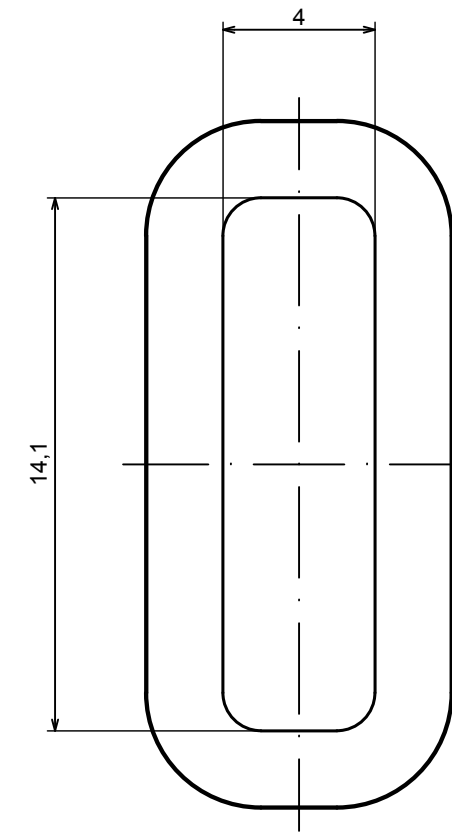

All rights reserved, Copyright Kradex 2020

Product model ZLATCH20 - Assembly

Format: A3 Material: PC, ABS

Scale 2:1 Tolerance: +/- 0.5

All rights reserved, Copyright Kradex 2020

Product model ZLATCH20 - Latch

Format: A3 Material: PC, ABS

Scale 2:1 Tolerance: +/- 0.5

A-A

A |

| A

A-A

All rights reserved, Copyright Kradox 2020

Product model ZLATCH20 - Lock

Format: A3 Material: PC, ABS

Scale 5:1 Tolerance: +/- 0.5

All rights reserved, Copyright Kradox 2020

Product model ZLATCH20 - Cover

Format: A3 Material: PC, ABS

Scale 5:1 Tolerance: +/- 0.5

All rights reserved, Copyright Kradox 2020

Product model ZLATCH20 - Mount A

Format: A3 Material: PC, ABS

Scale 5:1 Tolerance: +/- 0.5

All rights reserved, Copyright Kradox 2019

Product model ZLATCH20 - Mount B

Format: A3 Material: PC, ABS

Scale 5:1 Tolerance: +/- 0.5