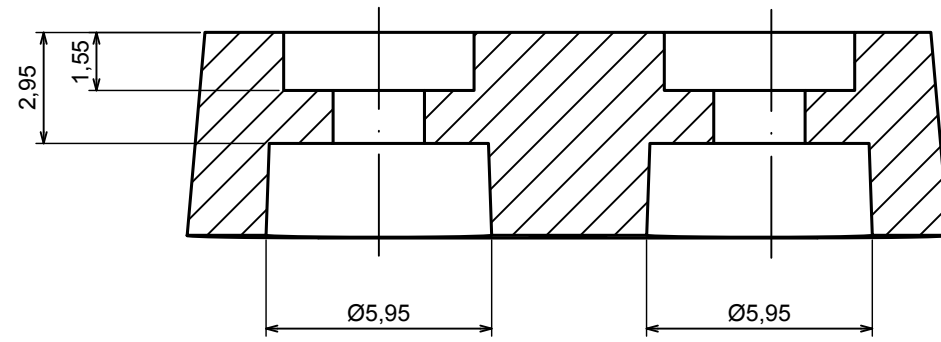

All rights reserved, Copyright Kradex 2020

Product model ZLATCH20 - Assembly

Format: A3 Material: PC, ABS

Scale 2:1 Tolerance: +/- 0.5

All rights reserved, Copyright Kradex 2020

Product model ZLATCH20 - Latch

Format: A3 Material: PC, ABS

Scale 2:1 Tolerance: +/- 0.5

A-A

A |

| A

A-A

All rights reserved, Copyright Kradox 2020

Product model ZLATCH20 - Lock

Format: A3 Material: PC, ABS

Scale 5:1 Tolerance: +/- 0.5

All rights reserved, Copyright Kradox 2020

Product model ZLATCH20 - Cover

Format: A3 Material: PC, ABS

Scale 5:1 Tolerance: +/- 0.5

All rights reserved, Copyright Kradox 2020

Product model ZLATCH20 - Mount A

Format: A3 Material: PC, ABS

Scale 5:1 Tolerance: +/- 0.5

All rights reserved, Copyright Kradox 2019

Product model ZLATCH20 - Mount B

Format: A3 Material: PC, ABS

Scale 5:1 Tolerance: +/- 0.5