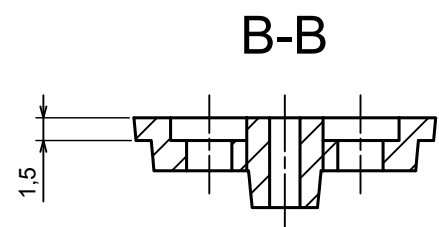

All rights reserved, Copyright Kradex 2020

Product model ZLATCH20 - Assembly

Format: A3 Material: PC, ABS

Scale 2:1 Tolerance: +/- 0.5

All rights reserved, Copyright Kradex 2020

Product model ZLATCH20 - Latch

Format: A3 Material: PC, ABS

Scale 2:1 Tolerance: +/- 0.5

A-A

A |

| A

A-A

All rights reserved, Copyright Kradox 2020

Product model ZLATCH20 - Lock

Format: A3 Material: PC, ABS

Scale 5:1 Tolerance: +/- 0.5

All rights reserved, Copyright Kradox 2020

Product model ZLATCH20 - Cover

Format: A3 Material: PC, ABS

Scale 5:1 Tolerance: +/- 0.5

All rights reserved, Copyright Kradox 2020

Product model ZLATCH20 - Mount A

Format: A3 Material: PC, ABS

Scale 5:1 Tolerance: +/- 0.5

All rights reserved, Copyright Kradox 2019

Product model ZLATCH20 - Mount B

Format: A3 Material: PC, ABS

Scale 5:1 Tolerance: +/- 0.5