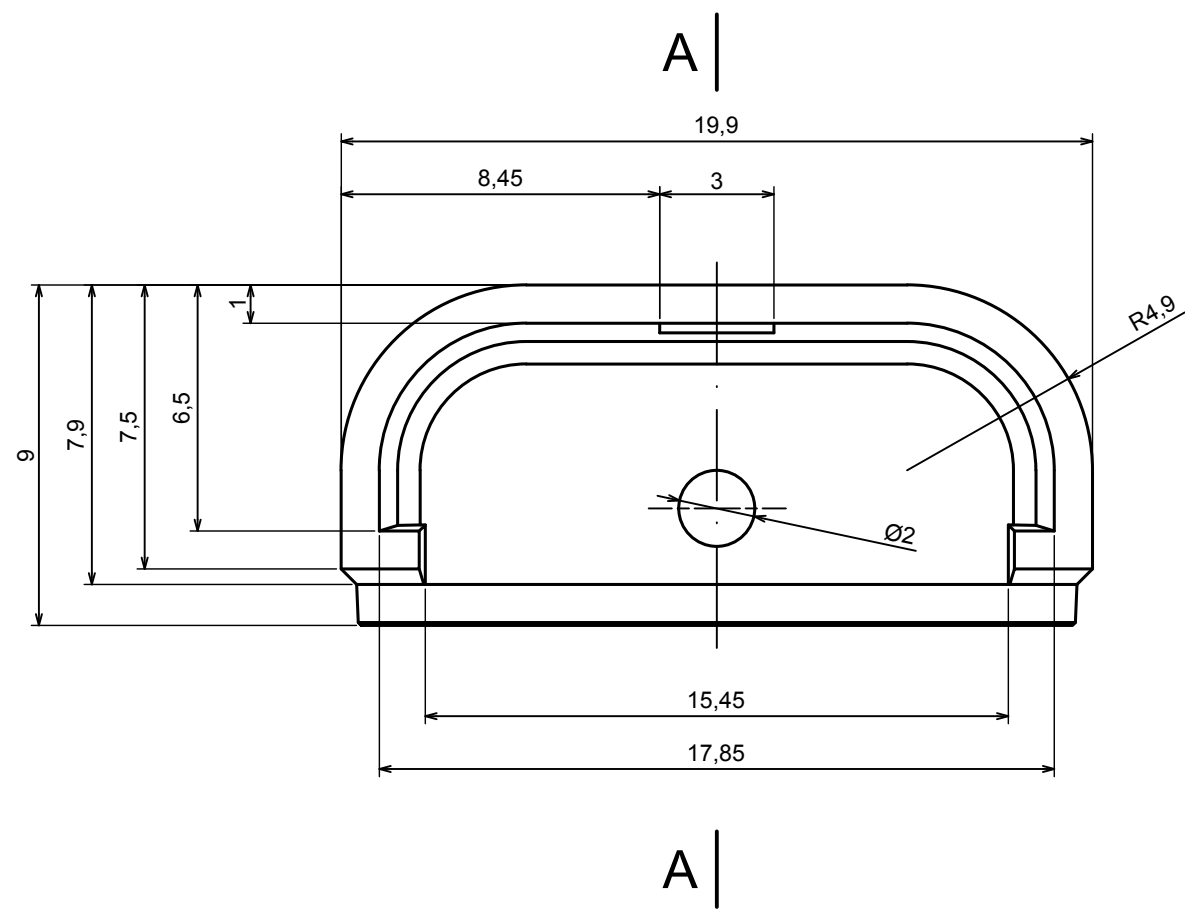

Format: A3 Material: PC, ABS

Scale 2:1 Tolerance: +/- 0.5

A-A

A |

| A

A-A

All rights reserved, Copyright Kradox 2020

Product model ZLATCH20 - Lock

Format: A3 Material: PC, ABS

Scale 5:1 Tolerance: +/- 0.5

All rights reserved, Copyright Kradox 2020

Product model ZLATCH20 - Cover

Format: A3 Material: PC, ABS

Scale 5:1 Tolerance: +/- 0.5

All rights reserved, Copyright Kradox 2020

Product model ZLATCH20 - Mount A

Format: A3 Material: PC, ABS

Scale 5:1 Tolerance: +/- 0.5

All rights reserved, Copyright Kradox 2019

Product model ZLATCH20 - Mount B

Format: A3 Material: PC, ABS

Scale 5:1 Tolerance: +/- 0.5