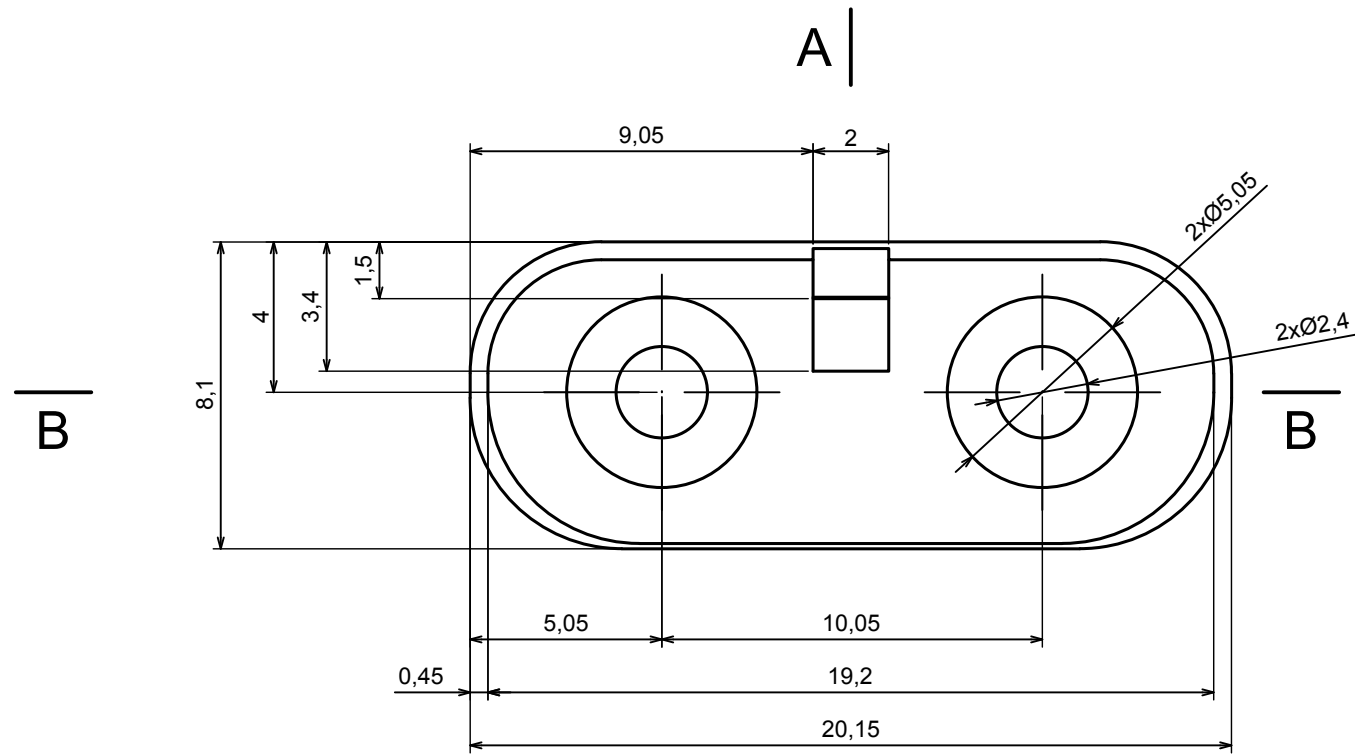

Format: A3 Material: PC, ABS

Scale 2:1 Tolerance: +/- 0.5

A-A

A |

| A

A-A

All rights reserved, Copyright Kradox 2020

Product model ZLATCH20 - Lock

Format: A3 Material: PC, ABS

Scale 5:1 Tolerance: +/- 0.5

All rights reserved, Copyright Kradox 2020

Product model ZLATCH20 - Cover

Format: A3 Material: PC, ABS

Scale 5:1 Tolerance: +/- 0.5

All rights reserved, Copyright Kradox 2020

Product model ZLATCH20 - Mount A

Format: A3 Material: PC, ABS

Scale 5:1 Tolerance: +/- 0.5

All rights reserved, Copyright Kradox 2019

Product model ZLATCH20 - Mount B

Format: A3 Material: PC, ABS

Scale 5:1 Tolerance: +/- 0.5