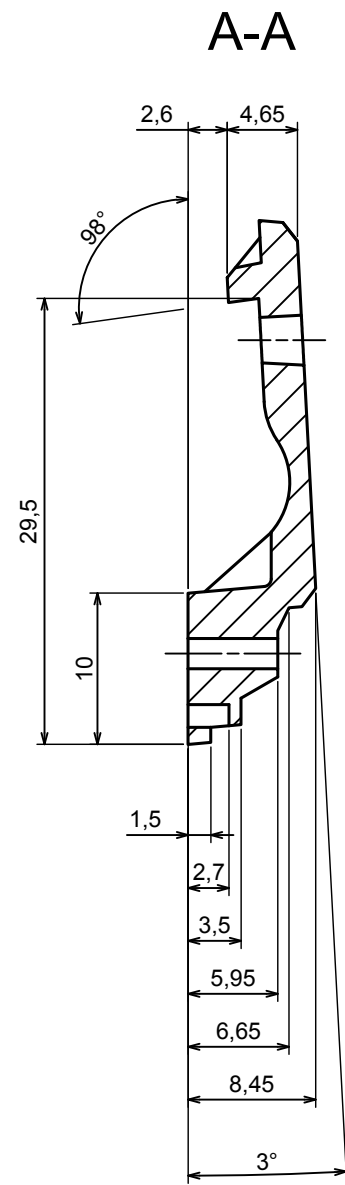

All rights reserved, Copyright Kradex 2020

Product model ZLATCH20 - Assembly

Format: A3 Material: PC, ABS

Scale 2:1 Tolerance: +/- 0.5

All rights reserved, Copyright Kradex 2020

Product model ZLATCH20 - Latch

Format: A3 Material: PC, ABS

Scale 2:1 Tolerance: +/- 0.5

A-A

A |

| A

A-A

All rights reserved, Copyright Kradox 2020

Product model ZLATCH20 - Lock

Format: A3 Material: PC, ABS

Scale 5:1 Tolerance: +/- 0.5

All rights reserved, Copyright Kradox 2020

Product model ZLATCH20 - Cover

Format: A3 Material: PC, ABS

Scale 5:1 Tolerance: +/- 0.5

All rights reserved, Copyright Kradox 2020

Product model ZLATCH20 - Mount A

Format: A3 Material: PC, ABS

Scale 5:1 Tolerance: +/- 0.5

All rights reserved, Copyright Kradox 2019

Product model ZLATCH20 - Mount B

Format: A3 Material: PC, ABS

Scale 5:1 Tolerance: +/- 0.5