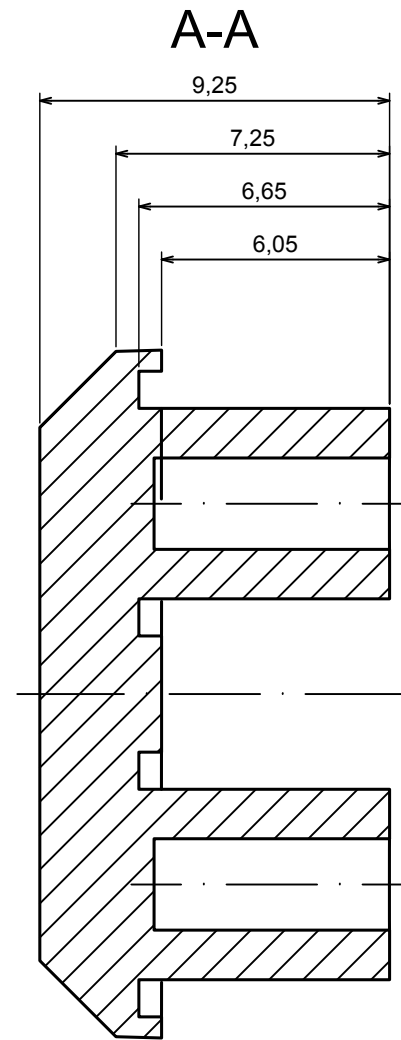

All rights reserved, Copyright Kradex 2020

Product model ZLATCH20 - Assembly

Format: A3 Material: PC, ABS

Scale 2:1 Tolerance: +/- 0.5

All rights reserved, Copyright Kradex 2020

Product model ZLATCH20 - Latch

Format: A3 Material: PC, ABS

Scale 2:1 Tolerance: +/- 0.5

A-A

A |

| A

A-A

All rights reserved, Copyright Kradox 2020

Product model ZLATCH20 - Lock

Format: A3 Material: PC, ABS

Scale 5:1 Tolerance: +/- 0.5

All rights reserved, Copyright Kradox 2020

Product model ZLATCH20 - Cover

Format: A3 Material: PC, ABS

Scale 5:1 Tolerance: +/- 0.5

All rights reserved, Copyright Kradox 2020

Product model ZLATCH20 - Mount A

Format: A3 Material: PC, ABS

Scale 5:1 Tolerance: +/- 0.5

All rights reserved, Copyright Kradox 2019

Product model ZLATCH20 - Mount B

Format: A3 Material: PC, ABS

Scale 5:1 Tolerance: +/- 0.5