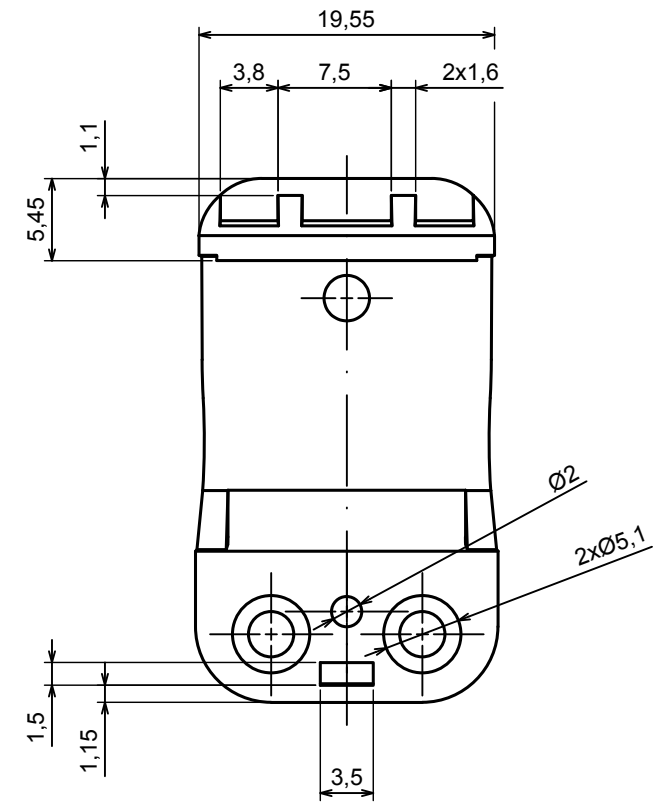

All rights reserved, Copyright Kradex 2020

Product model ZLATCH20 - Assembly

Format: A3 Material: PC, ABS

Scale 2:1 Tolerance: +/- 0.5

All rights reserved, Copyright Kradex 2020

Product model ZLATCH20 - Latch

Format: A3 Material: PC, ABS

Scale 2:1 Tolerance: +/- 0.5

A-A

A |

| A

A-A

All rights reserved, Copyright Kradox 2020

Product model ZLATCH20 - Lock

Format: A3 Material: PC, ABS

Scale 5:1 Tolerance: +/- 0.5

All rights reserved, Copyright Kradox 2020

Product model ZLATCH20 - Cover

Format: A3 Material: PC, ABS

Scale 5:1 Tolerance: +/- 0.5

All rights reserved, Copyright Kradox 2020

Product model ZLATCH20 - Mount A

Format: A3 Material: PC, ABS

Scale 5:1 Tolerance: +/- 0.5

All rights reserved, Copyright Kradox 2019

Product model ZLATCH20 - Mount B

Format: A3 Material: PC, ABS

Scale 5:1 Tolerance: +/- 0.5