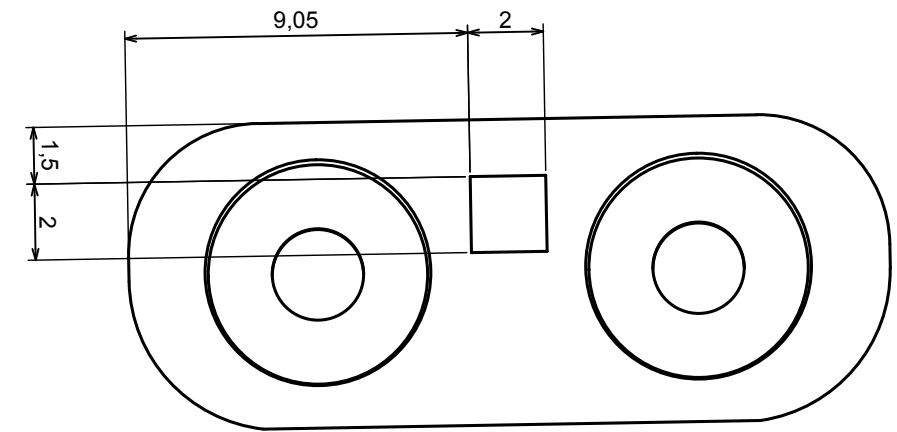

Format: A3 Material: PC, ABS

Scale 2:1 Tolerance: +/- 0.5

A-A

A |

| A

A-A

All rights reserved, Copyright Kradox 2020

Product model ZLATCH20 - Lock

Format: A3 Material: PC, ABS

Scale 5:1 Tolerance: +/- 0.5

All rights reserved, Copyright Kradox 2020

Product model ZLATCH20 - Cover

Format: A3 Material: PC, ABS

Scale 5:1 Tolerance: +/- 0.5

All rights reserved, Copyright Kradox 2020

Product model ZLATCH20 - Mount A

Format: A3 Material: PC, ABS

Scale 5:1 Tolerance: +/- 0.5

All rights reserved, Copyright Kradox 2019

Product model ZLATCH20 - Mount B

Format: A3 Material: PC, ABS

Scale 5:1 Tolerance: +/- 0.5