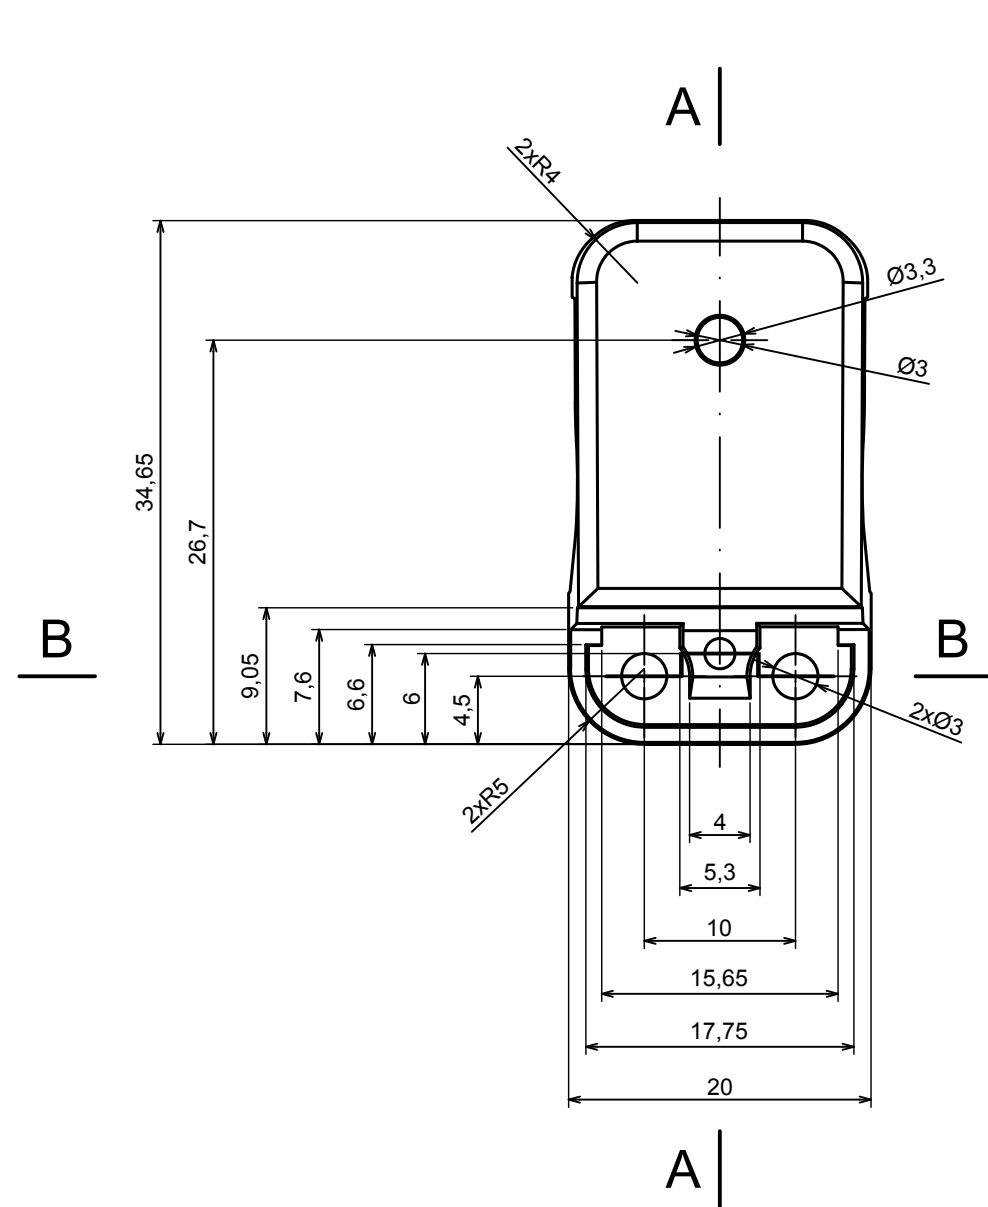

All rights reserved, Copyright Kradex 2020

Product model ZLATCH20 - Assembly

Format: A3 Material: PC, ABS

Scale 2:1 Tolerance: +/- 0.5

All rights reserved, Copyright Kradex 2020

Product model ZLATCH20 - Latch

Format: A3 Material: PC, ABS

Scale 2:1 Tolerance: +/- 0.5

A-A

A |

| A

A-A

All rights reserved, Copyright Kradox 2020

Product model ZLATCH20 - Lock

Format: A3 Material: PC, ABS

Scale 5:1 Tolerance: +/- 0.5

All rights reserved, Copyright Kradox 2020

Product model ZLATCH20 - Cover

Format: A3 Material: PC, ABS

Scale 5:1 Tolerance: +/- 0.5

All rights reserved, Copyright Kradox 2020

Product model ZLATCH20 - Mount A

Format: A3 Material: PC, ABS

Scale 5:1 Tolerance: +/- 0.5

All rights reserved, Copyright Kradox 2019

Product model ZLATCH20 - Mount B

Format: A3 Material: PC, ABS

Scale 5:1 Tolerance: +/- 0.5