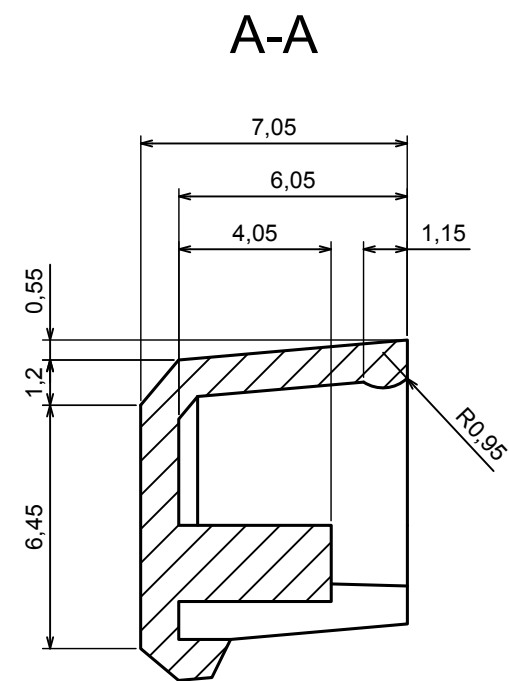

All rights reserved, Copyright Kradex 2020

Product model ZLATCH20 - Assembly

Format: A3 Material: PC, ABS

Scale 2:1 Tolerance: +/- 0.5

All rights reserved, Copyright Kradex 2020

Product model ZLATCH20 - Latch

Format: A3 Material: PC, ABS

Scale 2:1 Tolerance: +/- 0.5

A-A

A |

| A

A-A

All rights reserved, Copyright Kradox 2020

Product model ZLATCH20 - Lock

Format: A3 Material: PC, ABS

Scale 5:1 Tolerance: +/- 0.5

All rights reserved, Copyright Kradox 2020

Product model ZLATCH20 - Cover

Format: A3 Material: PC, ABS

Scale 5:1 Tolerance: +/- 0.5

All rights reserved, Copyright Kradox 2020

Product model ZLATCH20 - Mount A

Format: A3 Material: PC, ABS

Scale 5:1 Tolerance: +/- 0.5

All rights reserved, Copyright Kradox 2019

Product model ZLATCH20 - Mount B

Format: A3 Material: PC, ABS

Scale 5:1 Tolerance: +/- 0.5