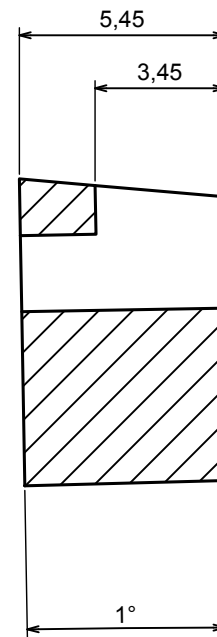

All rights reserved, Copyright Kradex 2020

Product model ZLATCH20 - Assembly

Format: A3 Material: PC, ABS

Scale 2:1 Tolerance: +/- 0.5

All rights reserved, Copyright Kradex 2020

Product model ZLATCH20 - Latch

Format: A3 Material: PC, ABS

Scale 2:1 Tolerance: +/- 0.5

A-A

A |

| A

A-A

All rights reserved, Copyright Kradox 2020

Product model ZLATCH20 - Lock

Format: A3 Material: PC, ABS

Scale 5:1 Tolerance: +/- 0.5

All rights reserved, Copyright Kradox 2020

Product model ZLATCH20 - Cover

Format: A3 Material: PC, ABS

Scale 5:1 Tolerance: +/- 0.5

All rights reserved, Copyright Kradox 2020

Product model ZLATCH20 - Mount A

Format: A3 Material: PC, ABS

Scale 5:1 Tolerance: +/- 0.5

All rights reserved, Copyright Kradox 2019

Product model ZLATCH20 - Mount B

Format: A3 Material: PC, ABS

Scale 5:1 Tolerance: +/- 0.5