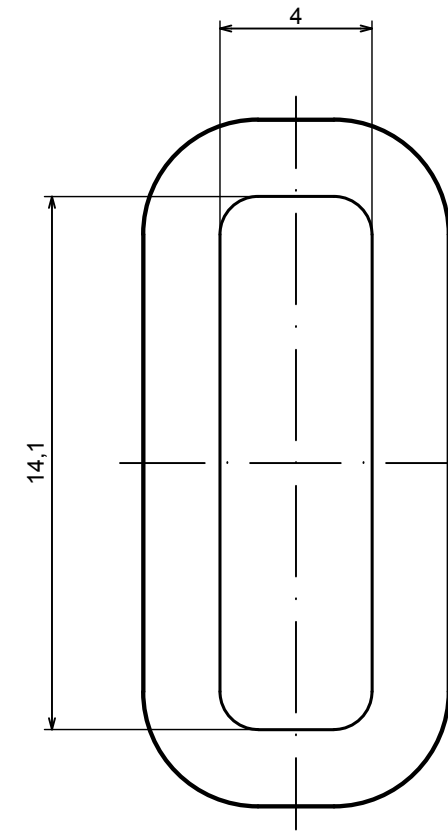

All rights reserved, Copyright Kradex 2020

Product model ZLATCH20 - Assembly

Format: A3 Material: PC, ABS

Scale 2:1 Tolerance: +/- 0.5

All rights reserved, Copyright Kradex 2020

Product model ZLATCH20 - Latch

Format: A3 Material: PC, ABS

Scale 2:1 Tolerance: +/- 0.5

A-A

A |

| A

A-A

All rights reserved, Copyright Kradox 2020

Product model ZLATCH20 - Lock

Format: A3 Material: PC, ABS

Scale 5:1 Tolerance: +/- 0.5

All rights reserved, Copyright Kradox 2020

Product model ZLATCH20 - Cover

Format: A3 Material: PC, ABS

Scale 5:1 Tolerance: +/- 0.5

All rights reserved, Copyright Kradox 2020

Product model ZLATCH20 - Mount A

Format: A3 Material: PC, ABS

Scale 5:1 Tolerance: +/- 0.5

All rights reserved, Copyright Kradox 2019

Product model ZLATCH20 - Mount B

Format: A3 Material: PC, ABS

Scale 5:1 Tolerance: +/- 0.5