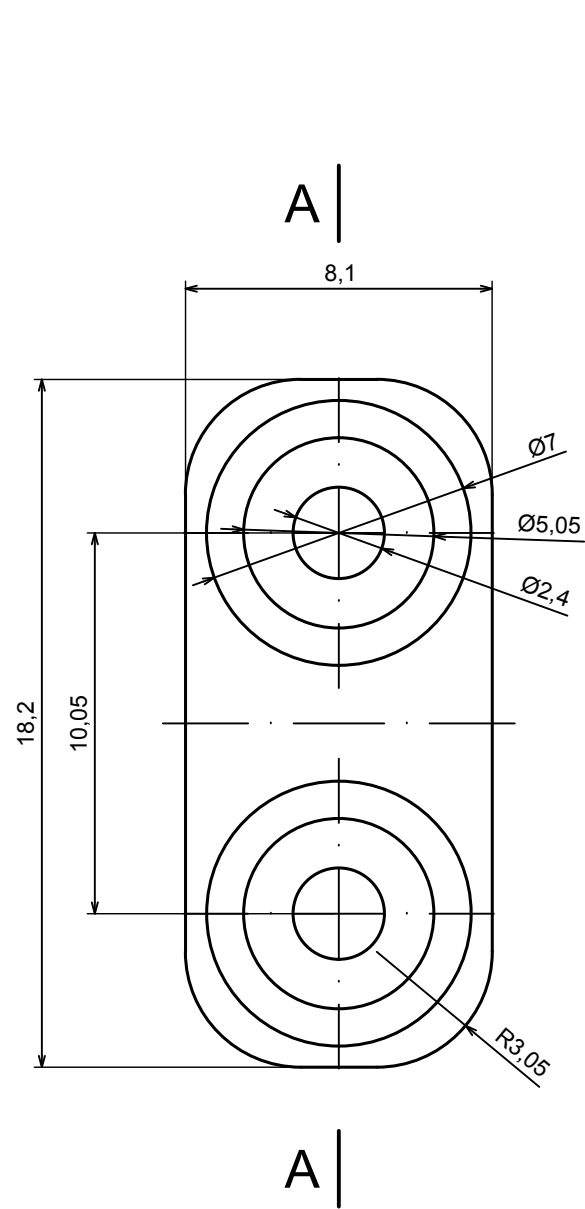

All rights reserved, Copyright Kradex 2020

Product model ZLATCH20 - Assembly

Format: A3 Material: PC, ABS

Scale 2:1 Tolerance: +/- 0.5

All rights reserved, Copyright Kradex 2020

Product model ZLATCH20 - Latch

Format: A3 Material: PC, ABS

Scale 2:1 Tolerance: +/- 0.5

A-A

A |

| A

A-A

All rights reserved, Copyright Kradox 2020

Product model ZLATCH20 - Lock

Format: A3 Material: PC, ABS

Scale 5:1 Tolerance: +/- 0.5

All rights reserved, Copyright Kradox 2020

Product model ZLATCH20 - Cover

Format: A3 Material: PC, ABS

Scale 5:1 Tolerance: +/- 0.5

All rights reserved, Copyright Kradox 2020

Product model ZLATCH20 - Mount A

Format: A3 Material: PC, ABS

Scale 5:1 Tolerance: +/- 0.5

All rights reserved, Copyright Kradox 2019

Product model ZLATCH20 - Mount B

Format: A3 Material: PC, ABS

Scale 5:1 Tolerance: +/- 0.5