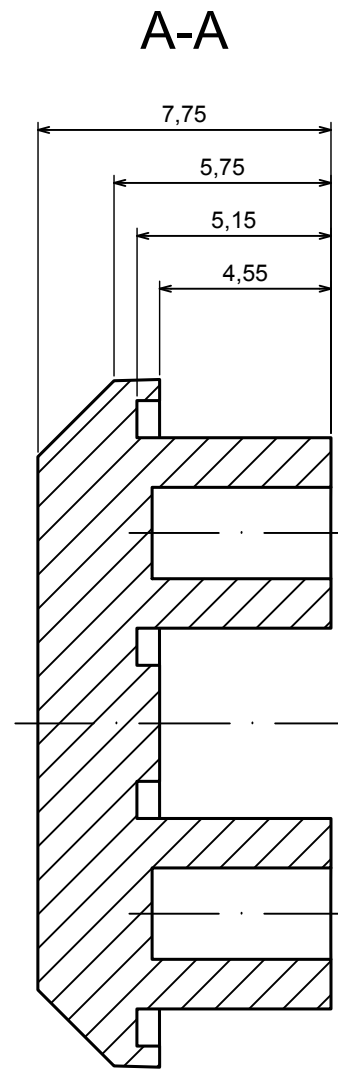

All rights reserved, Copyright Kradex 2020

Product model ZLATCH20 - Assembly

Format: A3 Material: PC, ABS

Scale 2:1 Tolerance: +/- 0.5

All rights reserved, Copyright Kradex 2020

Product model ZLATCH20 - Latch

Format: A3 Material: PC, ABS

Scale 2:1 Tolerance: +/- 0.5

A-A

A |

| A

A-A

All rights reserved, Copyright Kradox 2020

Product model ZLATCH20 - Lock

Format: A3 Material: PC, ABS

Scale 5:1 Tolerance: +/- 0.5

All rights reserved, Copyright Kradox 2020

Product model ZLATCH20 - Cover

Format: A3 Material: PC, ABS

Scale 5:1 Tolerance: +/- 0.5

All rights reserved, Copyright Kradox 2020

Product model ZLATCH20 - Mount A

Format: A3 Material: PC, ABS

Scale 5:1 Tolerance: +/- 0.5

All rights reserved, Copyright Kradox 2019

Product model ZLATCH20 - Mount B

Format: A3 Material: PC, ABS

Scale 5:1 Tolerance: +/- 0.5