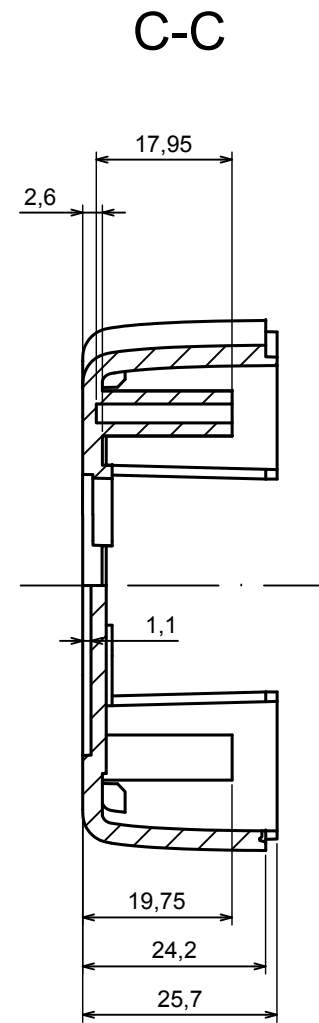

A-A

All rights reserved. Copyright Kradex 2022

Product model

Enclosure ZM110.70.33 - Assembly

Format: A3

Material: ABS

Scale 1:1

Tolerance: +/- 0,3

B-B

All rights reserved. Copyright Kradox 2022

Product model: Enclosure ZM110.70.33 - Base

Format: A3 Material: ABS

Scale 1:1 Tolerance: +/- 0,3

All rights reserved. Copyright Kradex 2022

Product model Enclosure ZM110.70.33 - Cover

Format: A3 Material: ABS

Scale 1:1 Tolerance: +/- 0,3

All rights reserved. Copyright Kradox 2022		
Product model	Enclosure ZM110.70.33 - Partition Plate	
Format: A3	Material: ABS	
Scale 2:1	Tolerance: +/- 0,3	

All rights reserved. Copyright Kradex 2022		
Product model	Enclosure ZM110.70.33 - Cap	
Format: A3	Material: ABS	
Scale 2:1	Tolerance: +/- 0,3	

X-ON Electronics

Largest Supplier of Electrical and Electronic Components