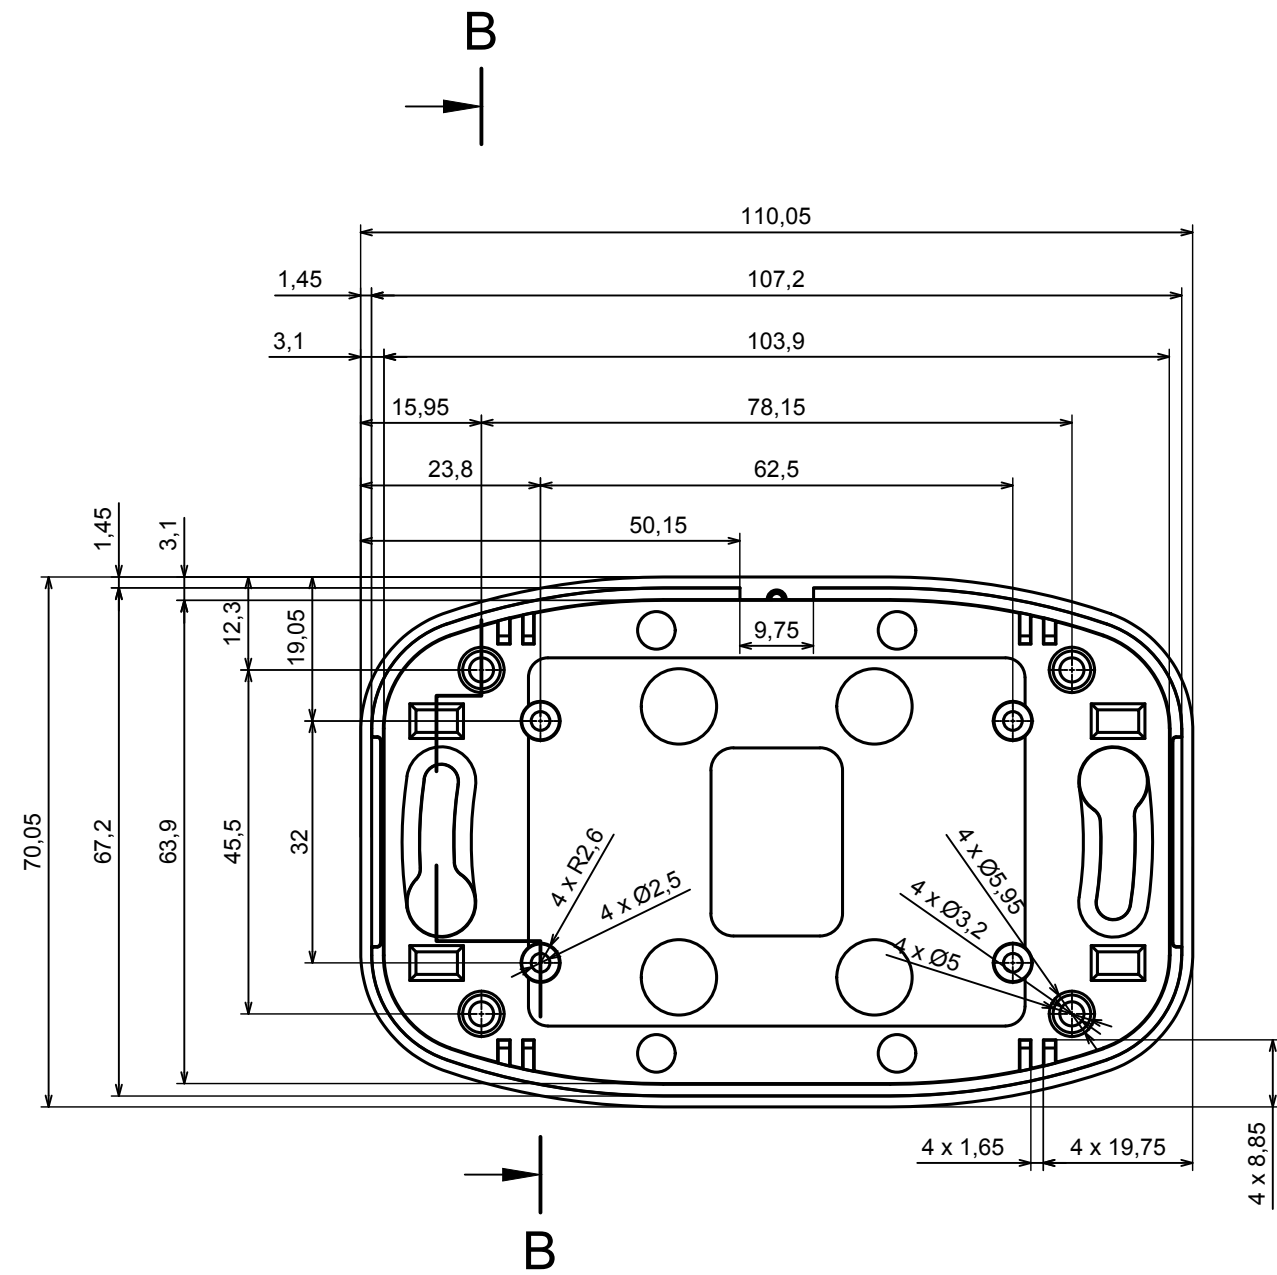

A-A

All rights reserved. Copyright Kradex 2022

Product model

Enclosure ZM110.70.33 - Assembly

Format: A3

Material: ABS

Scale 1:1

Tolerance: +/- 0,3

B-B

All rights reserved. Copyright Kradox 2022

Product model: Enclosure ZM110.70.33 - Base

Format: A3 Material: ABS

Scale 1:1 Tolerance: +/- 0,3

All rights reserved. Copyright Kradex 2022

Product model Enclosure ZM110.70.33 - Cover

Format: A3 Material: ABS

Scale 1:1 Tolerance: +/- 0,3

All rights reserved. Copyright Kradox 2022		
Product model	Enclosure ZM110.70.33 - Partition Plate	
Format: A3	Material: ABS	
Scale 2:1	Tolerance: +/- 0,3	

All rights reserved. Copyright Kradex 2022		
Product model	Enclosure ZM110.70.33 - Cap	
Format: A3	Material: ABS	
Scale 2:1	Tolerance: +/- 0,3	

X-ON Electronics

Largest Supplier of Electrical and Electronic Components