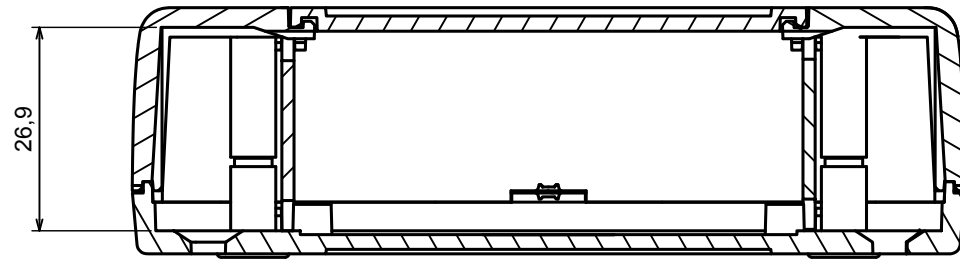

A-A

All rights reserved. Copyright Kradex 2022

Product model

Enclosure ZM110.70.33 - Assembly

Format: A3

Material: ABS

Scale 1:1

Tolerance: +/- 0,3

B-B

All rights reserved. Copyright Kradox 2022

Product model: Enclosure ZM110.70.33 - Base

Format: A3 Material: ABS

Scale 1:1 Tolerance: +/- 0,3

All rights reserved. Copyright Kradex 2022

Product model Enclosure ZM110.70.33 - Cover

Format: A3 Material: ABS

Scale 1:1 Tolerance: +/- 0,3

All rights reserved. Copyright Kradox 2022		
Product model	Enclosure ZM110.70.33 - Partition Plate	
Format: A3	Material: ABS	
Scale 2:1	Tolerance: +/- 0,3	