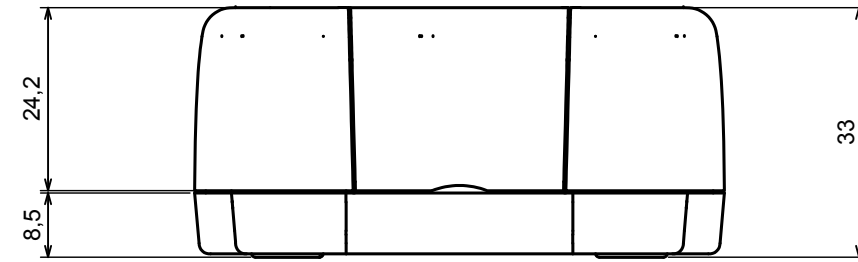

A-A

All rights reserved. Copyright Kradex 2022

Product model

Enclosure ZM110.70.33 - Assembly

Format: A3

Material: ABS

Scale 1:1

Tolerance: +/- 0,3

B-B

All rights reserved. Copyright Kradox 2022

Product model: Enclosure ZM110.70.33 - Base

Format: A3 Material: ABS

Scale 1:1 Tolerance: +/- 0,3

All rights reserved. Copyright Kradex 2022

Product model Enclosure ZM110.70.33 - Cover

Format: A3 Material: ABS

Scale 1:1 Tolerance: +/- 0,3

All rights reserved. Copyright Kradox 2022		
Product model	Enclosure ZM110.70.33 - Partition Plate	
Format: A3	Material: ABS	
Scale 2:1	Tolerance: +/- 0,3	