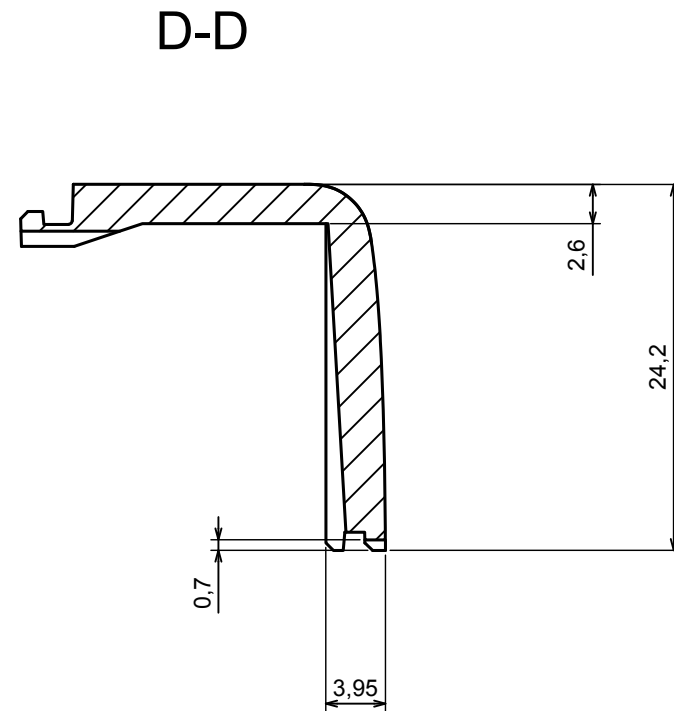

A-A

All rights reserved. Copyright Kradex 2022

Product model

Enclosure ZM110.70.33 - Assembly

Format: A3

Material: ABS

Scale 1:1

Tolerance: +/- 0,3

B-B

All rights reserved. Copyright Kradox 2022

Product model: Enclosure ZM110.70.33 - Base

Format: A3 Material: ABS

Scale 1:1 Tolerance: +/- 0,3

All rights reserved. Copyright Kradex 2022

Product model Enclosure ZM110.70.33 - Cover

Format: A3 Material: ABS

Scale 1:1 Tolerance: +/- 0,3

All rights reserved. Copyright Kradox 2022		
Product model	Enclosure ZM110.70.33 - Partition Plate	
Format: A3	Material: ABS	
Scale 2:1	Tolerance: +/- 0,3	