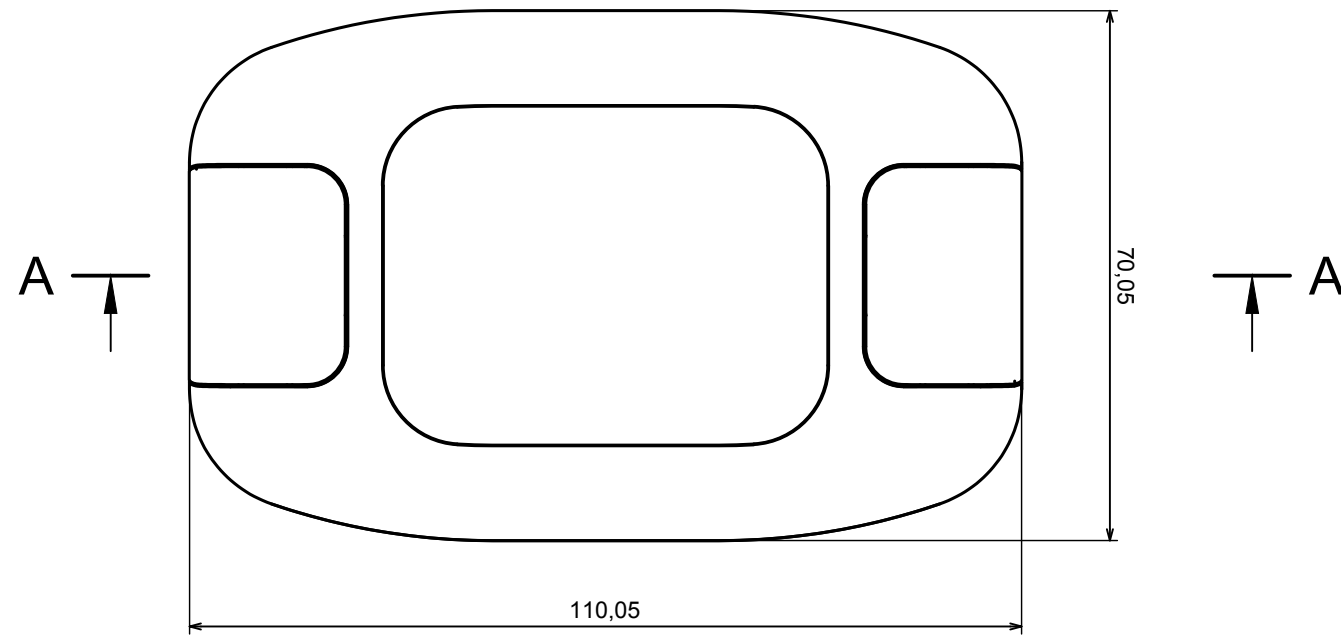

A-A

All rights reserved. Copyright Kradex 2022

Product model

Enclosure ZM110.70.33 - Assembly

Format: A3

Material: ABS

Scale 1:1

Tolerance: +/- 0,3

B-B

All rights reserved. Copyright Kradox 2022

Product model: Enclosure ZM110.70.33 - Base

Format: A3 Material: ABS

Scale 1:1 Tolerance: +/- 0,3

All rights reserved. Copyright Kradex 2022

Product model Enclosure ZM110.70.33 - Cover

Format: A3 Material: ABS

Scale 1:1 Tolerance: +/- 0,3

All rights reserved. Copyright Kradox 2022		
Product model	Enclosure ZM110.70.33 - Partition Plate	
Format: A3	Material: ABS	
Scale 2:1	Tolerance: +/- 0,3	