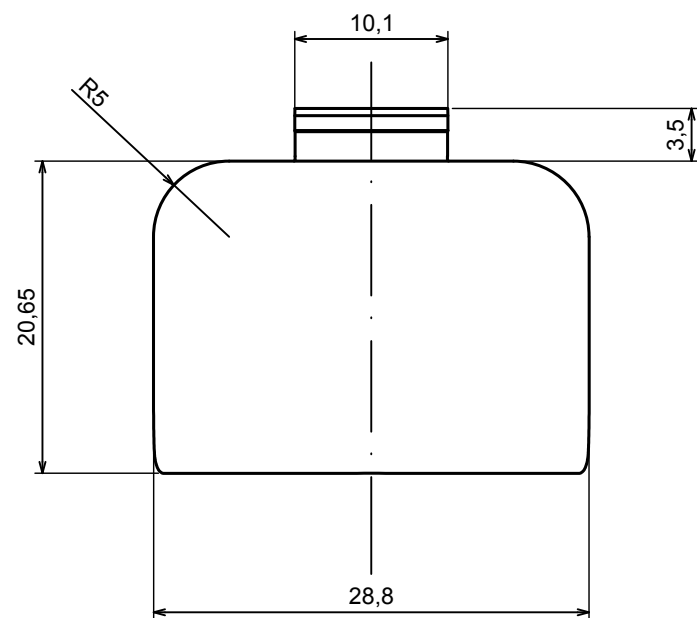

A-A

All rights reserved. Copyright Kradex 2022

Product model

Enclosure ZM110.70.33 - Assembly

Format: A3

Material: ABS

Scale 1:1

Tolerance: +/- 0,3

B-B

All rights reserved. Copyright Kradox 2022

Product model: Enclosure ZM110.70.33 - Base

Format: A3 Material: ABS

Scale 1:1 Tolerance: +/- 0,3

All rights reserved. Copyright Kradex 2022

Product model Enclosure ZM110.70.33 - Cover

Format: A3 Material: ABS

Scale 1:1 Tolerance: +/- 0,3

All rights reserved. Copyright Kradox 2022		
Product model	Enclosure ZM110.70.33 - Partition Plate	
Format: A3	Material: ABS	
Scale 2:1	Tolerance: +/- 0,3	

All rights reserved. Copyright Kradex 2022		
Product model	Enclosure ZM110.70.33 - Cap	
Format: A3	Material: ABS	
Scale 2:1	Tolerance: +/- 0,3	

X-ON Electronics

Largest Supplier of Electrical and Electronic Components