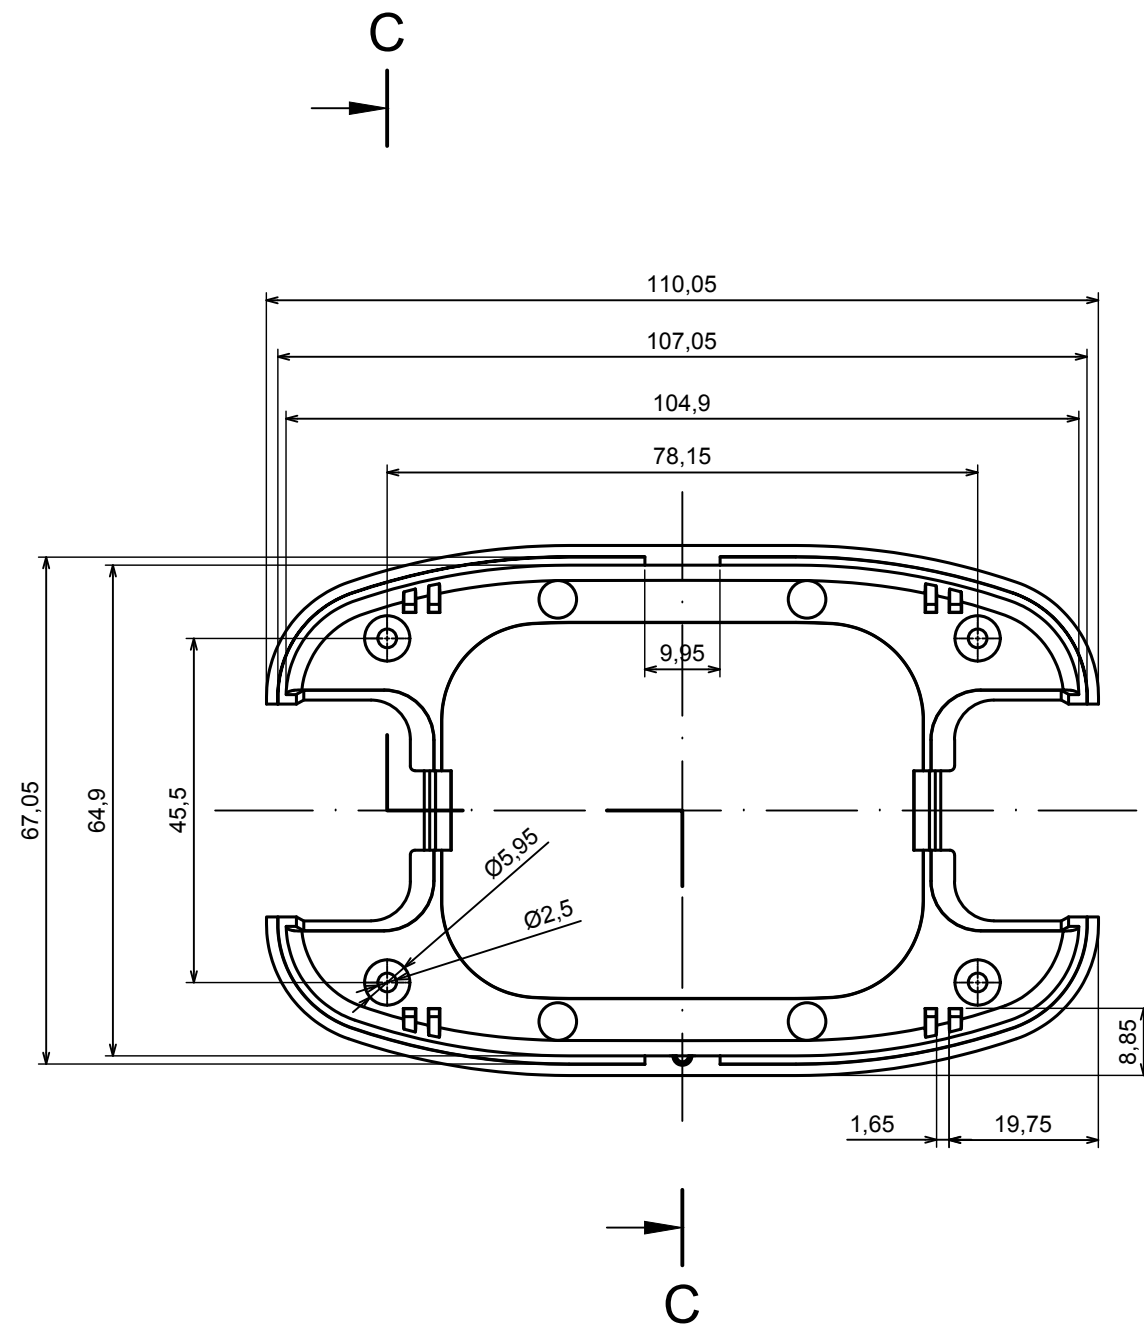

A-A

All rights reserved. Copyright Kradex 2022

Product model

Enclosure ZM110.70.33 - Assembly

Format: A3

Material: ABS

Scale 1:1

Tolerance: +/- 0,3

B-B

All rights reserved. Copyright Kradox 2022

Product model: Enclosure ZM110.70.33 - Base

Format: A3 Material: ABS

Scale 1:1 Tolerance: +/- 0,3

All rights reserved. Copyright Kradex 2022

Product model Enclosure ZM110.70.33 - Cover

Format: A3 Material: ABS

Scale 1:1 Tolerance: +/- 0,3

All rights reserved. Copyright Kradox 2022		
Product model	Enclosure ZM110.70.33 - Partition Plate	
Format: A3	Material: ABS	
Scale 2:1	Tolerance: +/- 0,3	

All rights reserved. Copyright Kradex 2022		
Product model	Enclosure ZM110.70.33 - Cap	
Format: A3	Material: ABS	
Scale 2:1	Tolerance: +/- 0,3	

X-ON Electronics

Largest Supplier of Electrical and Electronic Components