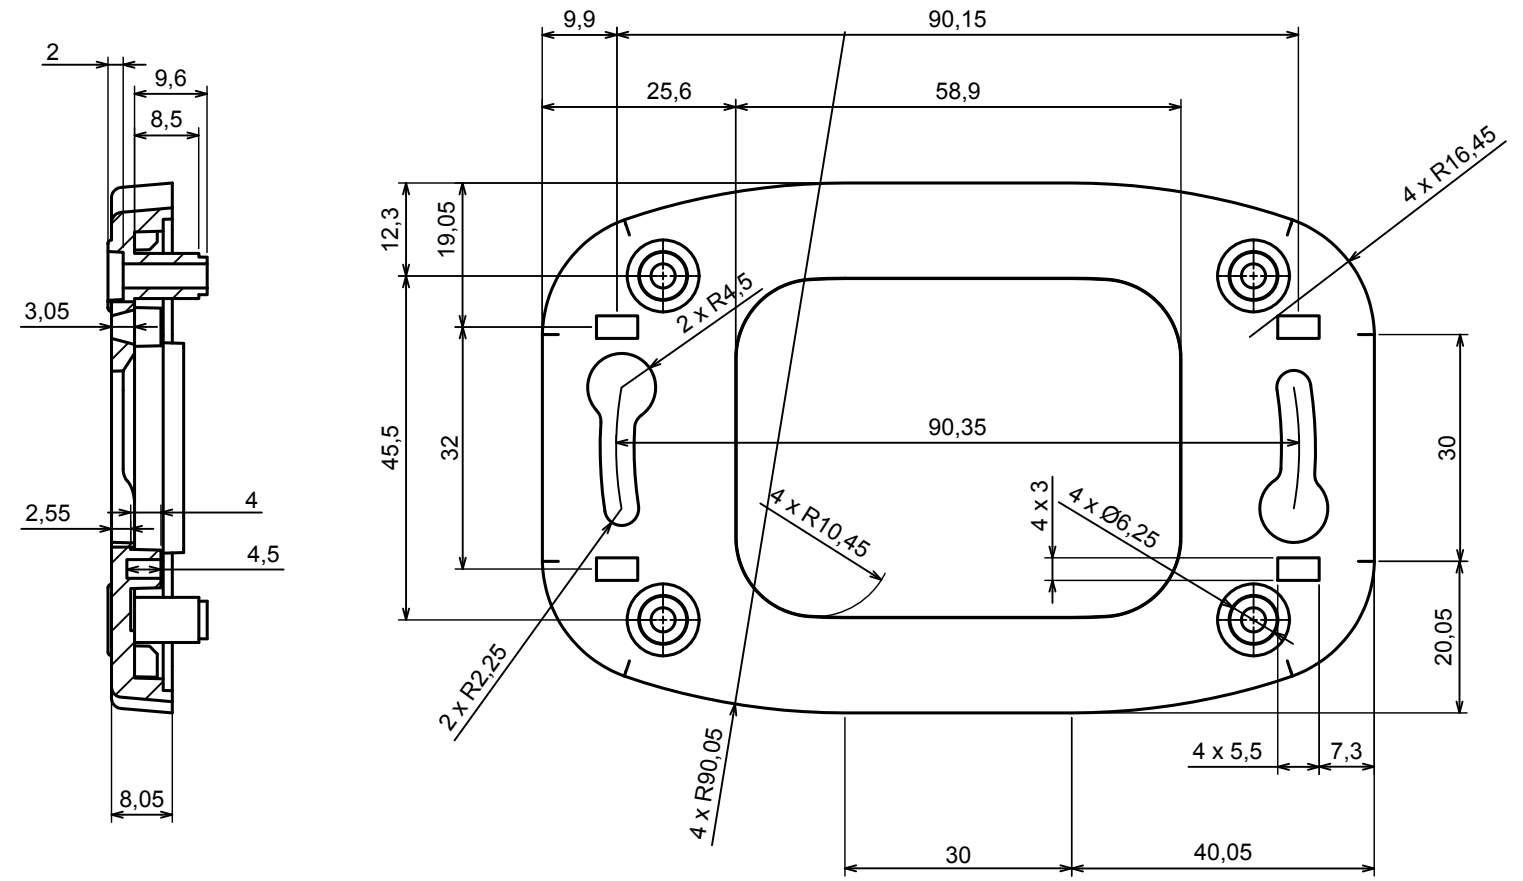

A-A

All rights reserved. Copyright Kradex 2022

Product model

Enclosure ZM110.70.33 - Assembly

Format: A3

Material: ABS

Scale 1:1

Tolerance: +/- 0,3

B-B

All rights reserved. Copyright Kradox 2022

Product model: Enclosure ZM110.70.33 - Base

Format: A3 Material: ABS

Scale 1:1 Tolerance: +/- 0,3

All rights reserved. Copyright Kradex 2022

Product model Enclosure ZM110.70.33 - Cover

Format: A3 Material: ABS

Scale 1:1 Tolerance: +/- 0,3

All rights reserved. Copyright Kradox 2022		
Product model	Enclosure ZM110.70.33 - Partition Plate	
Format: A3	Material: ABS	
Scale 2:1	Tolerance: +/- 0,3	

All rights reserved. Copyright Kradex 2022		
Product model	Enclosure ZM110.70.33 - Cap	
Format: A3	Material: ABS	
Scale 2:1	Tolerance: +/- 0,3	

X-ON Electronics

Largest Supplier of Electrical and Electronic Components