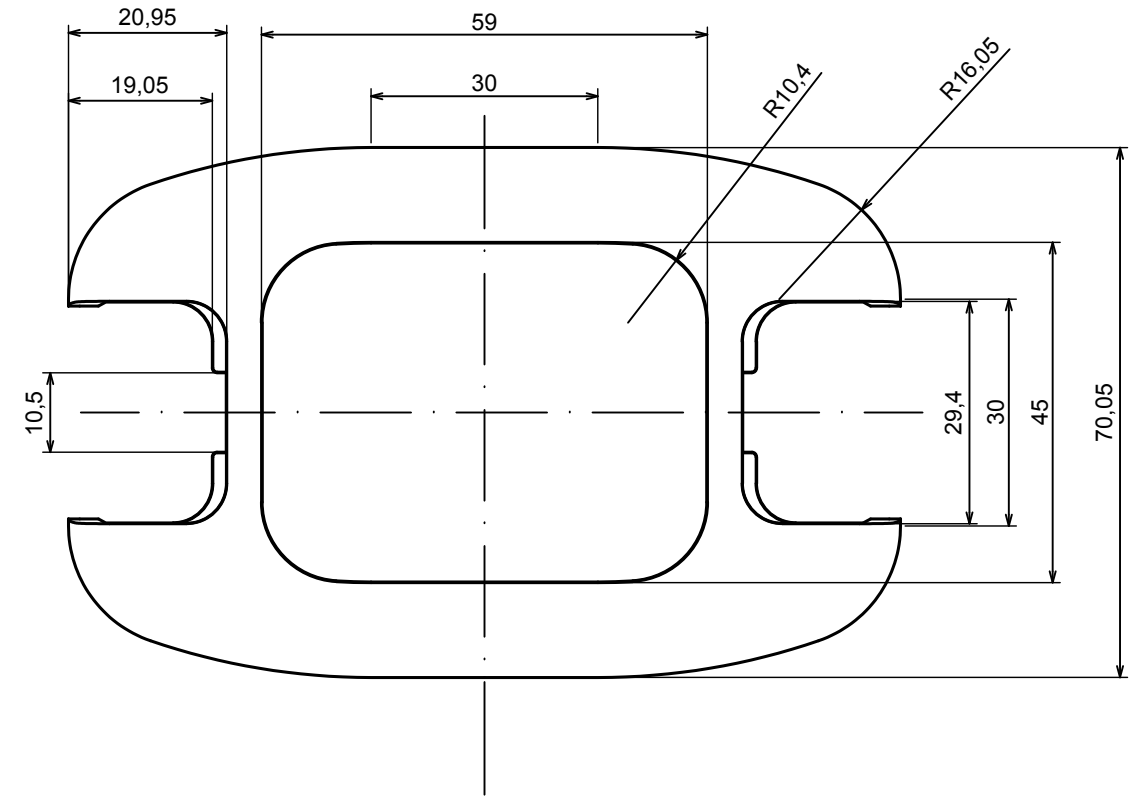

A-A

All rights reserved. Copyright Kradex 2022

Product model

Enclosure ZM110.70.33 - Assembly

Format: A3

Material: ABS

Scale 1:1

Tolerance: +/- 0,3

B-B

All rights reserved. Copyright Kradox 2022

Product model: Enclosure ZM110.70.33 - Base

Format: A3 Material: ABS

Scale 1:1 Tolerance: +/- 0,3

All rights reserved. Copyright Kradex 2022

Product model Enclosure ZM110.70.33 - Cover

Format: A3 Material: ABS

Scale 1:1 Tolerance: +/- 0,3

All rights reserved. Copyright Kradox 2022		
Product model	Enclosure ZM110.70.33 - Partition Plate	
Format: A3	Material: ABS	
Scale 2:1	Tolerance: +/- 0,3	

All rights reserved. Copyright Kradex 2022		
Product model	Enclosure ZM110.70.33 - Cap	
Format: A3	Material: ABS	
Scale 2:1	Tolerance: +/- 0,3	

X-ON Electronics

Largest Supplier of Electrical and Electronic Components