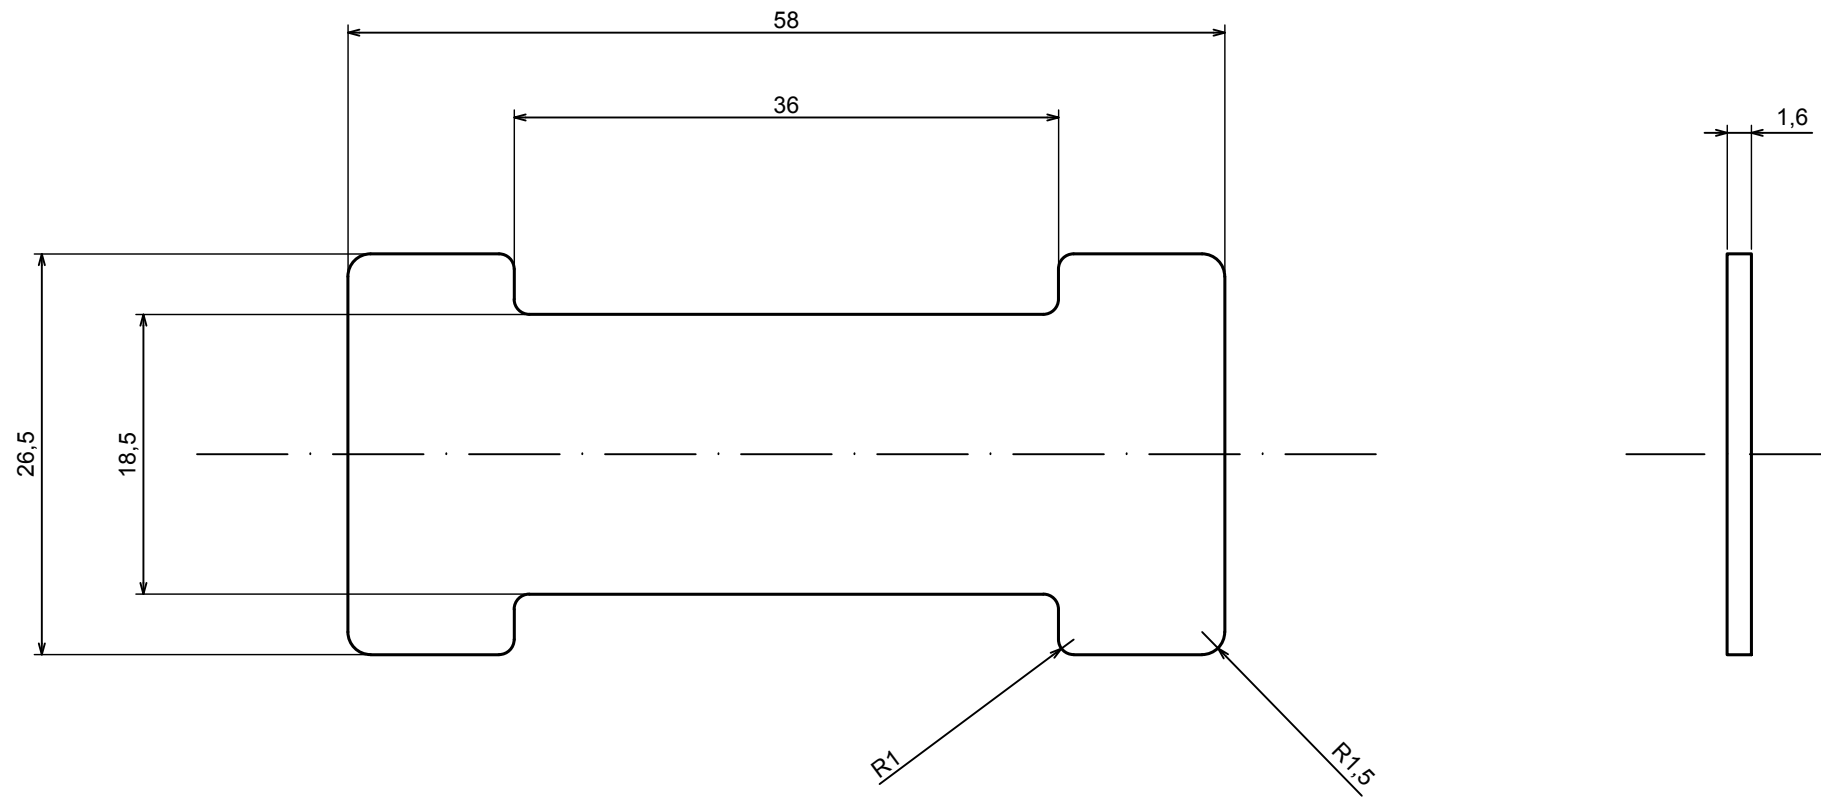

A-A

All rights reserved. Copyright Kradex 2022

Product model

Enclosure ZM110.70.33 - Assembly

Format: A3

Material: ABS

Scale 1:1

Tolerance: +/- 0,3

B-B

All rights reserved. Copyright Kradox 2022

Product model: Enclosure ZM110.70.33 - Base

Format: A3 Material: ABS

Scale 1:1 Tolerance: +/- 0,3

All rights reserved. Copyright Kradex 2022

Product model Enclosure ZM110.70.33 - Cover

Format: A3 Material: ABS

Scale 1:1 Tolerance: +/- 0,3

All rights reserved. Copyright Kradox 2022		
Product model	Enclosure ZM110.70.33 - Partition Plate	
Format: A3	Material: ABS	
Scale 2:1	Tolerance: +/- 0,3	