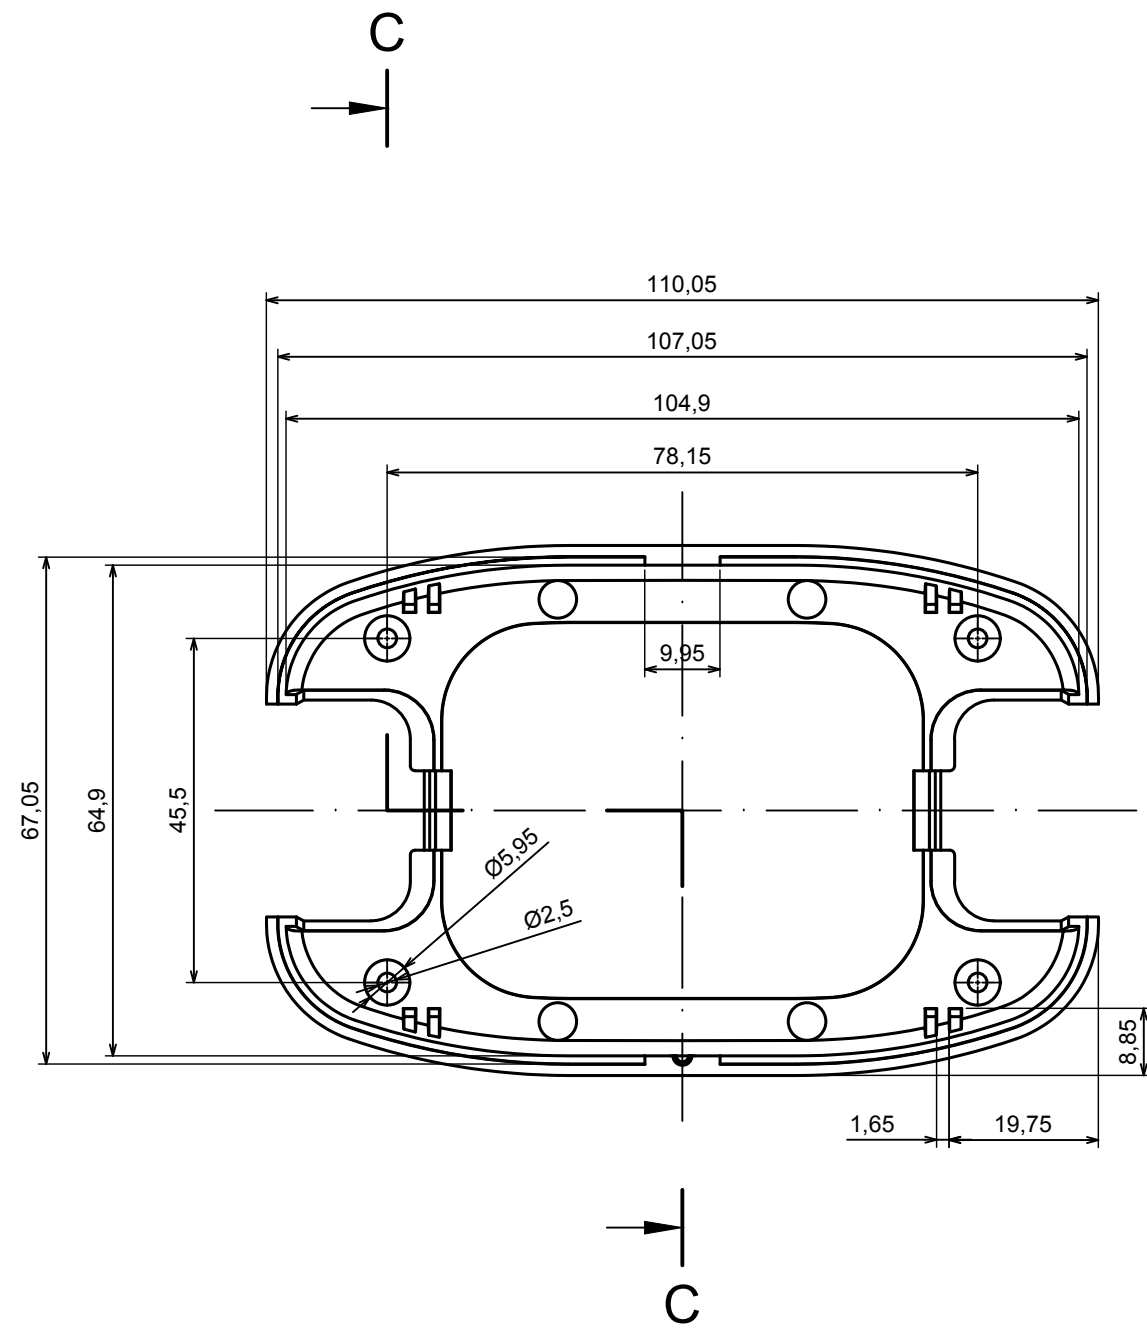

A-A

All rights reserved. Copyright Kradex 2022		
Product model	Enclosure ZM110.70.33 - Assembly	
Format: A3	Material: ABS	
Scale 1:1	Tolerance: +/- 0,3	

B-B

All rights reserved. Copyright Kradox 2022

Product model Enclosure ZM110.70.33 - Base

Format: A3 Material: ABS

Scale 1:1 Tolerance: +/- 0,3

All rights reserved. Copyright Kradex 2022

Product model: Enclosure ZM110.70.33 - Cover

Format: A3 Material: ABS

Scale 1:1 Tolerance: +/- 0,3

All rights reserved. Copyright Kradox 2022		
Product model	Enclosure ZM110.70.33 - Partition Plate	
Format: A3	Material: ABS	
Scale 2:1	Tolerance: +/- 0,3	

All rights reserved. Copyright Kradox 2022		
Product model	Enclosure ZM110.70.33 - Cap	
Format: A3	Material: ABS	
Scale 2:1	Tolerance: +/- 0,3	

X-ON Electronics

Largest Supplier of Electrical and Electronic Components