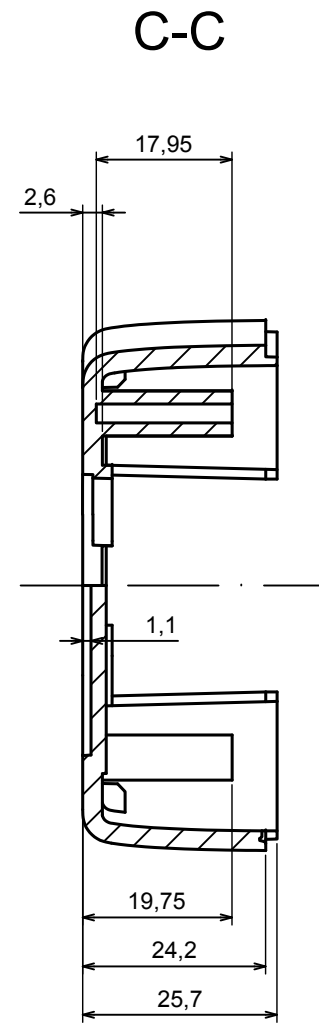

A-A

All rights reserved. Copyright Kradex 2022		
Product model	Enclosure ZM110.70.33 - Assembly	
Format: A3	Material: ABS	
Scale 1:1	Tolerance: +/- 0,3	

B-B

All rights reserved. Copyright Kradox 2022

Product model Enclosure ZM110.70.33 - Base

Format: A3 Material: ABS

Scale 1:1 Tolerance: +/- 0,3

All rights reserved. Copyright Kradex 2022

Product model: Enclosure ZM110.70.33 - Cover

Format: A3 Material: ABS

Scale 1:1 Tolerance: +/- 0,3

All rights reserved. Copyright Kradox 2022		
Product model	Enclosure ZM110.70.33 - Partition Plate	
Format: A3	Material: ABS	
Scale 2:1	Tolerance: +/- 0,3	

All rights reserved. Copyright Kradox 2022		
Product model	Enclosure ZM110.70.33 - Cap	
Format: A3	Material: ABS	
Scale 2:1	Tolerance: +/- 0,3	

X-ON Electronics

Largest Supplier of Electrical and Electronic Components