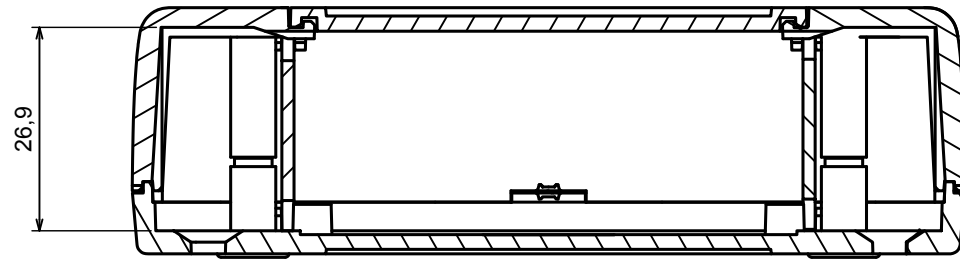

A-A

All rights reserved. Copyright Kradex 2022		
Product model	Enclosure ZM110.70.33 - Assembly	
Format: A3	Material: ABS	
Scale 1:1	Tolerance: +/- 0,3	

B-B

All rights reserved. Copyright Kradox 2022

Product model Enclosure ZM110.70.33 - Base

Format: A3 Material: ABS

Scale 1:1 Tolerance: +/- 0,3

All rights reserved. Copyright Kradex 2022

Product model: Enclosure ZM110.70.33 - Cover

Format: A3 Material: ABS

Scale 1:1 Tolerance: +/- 0,3

All rights reserved. Copyright Kradox 2022		
Product model	Enclosure ZM110.70.33 - Partition Plate	
Format: A3	Material: ABS	
Scale 2:1	Tolerance: +/- 0,3	

All rights reserved. Copyright Kradox 2022		
Product model	Enclosure ZM110.70.33 - Cap	
Format: A3	Material: ABS	
Scale 2:1	Tolerance: +/- 0,3	

X-ON Electronics

Largest Supplier of Electrical and Electronic Components