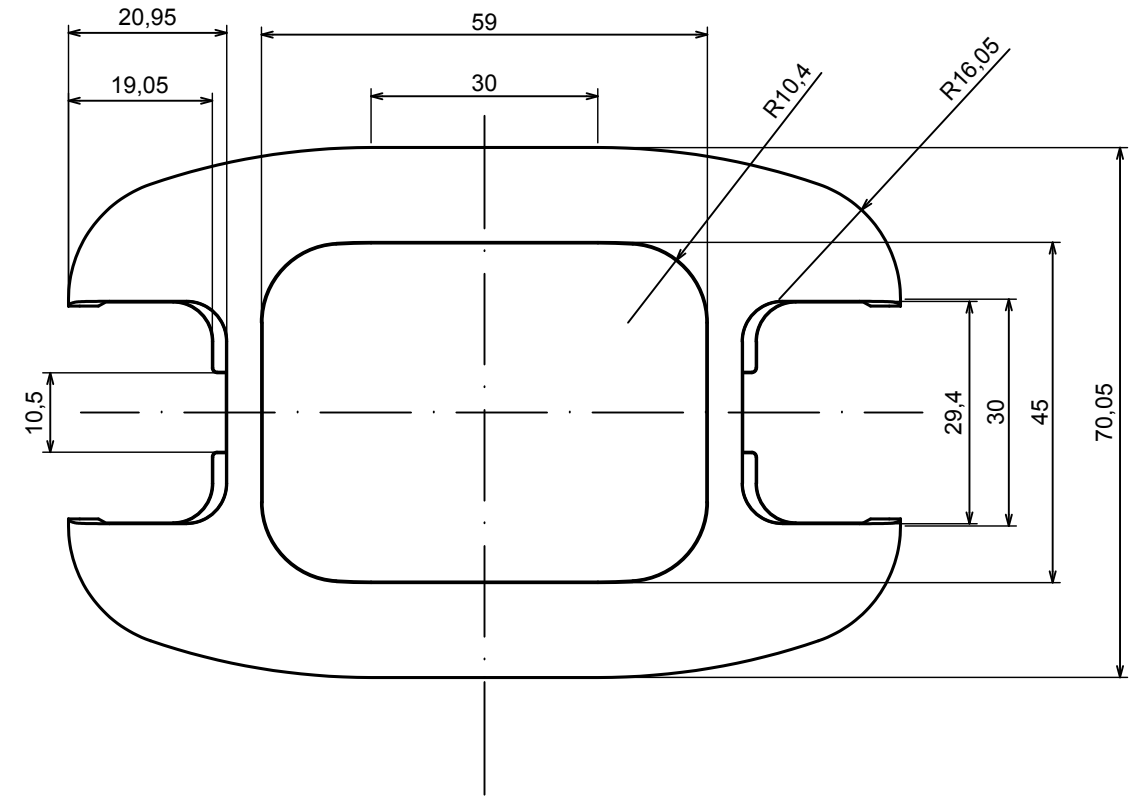

A-A

All rights reserved. Copyright Kradex 2022		
Product model	Enclosure ZM110.70.33 - Assembly	
Format: A3	Material: ABS	
Scale 1:1	Tolerance: +/- 0,3	

B-B

All rights reserved. Copyright Kradox 2022

Product model Enclosure ZM110.70.33 - Base

Format: A3 Material: ABS

Scale 1:1 Tolerance: +/- 0,3

All rights reserved. Copyright Kradex 2022

Product model: Enclosure ZM110.70.33 - Cover

Format: A3 Material: ABS

Scale 1:1 Tolerance: +/- 0,3

All rights reserved. Copyright Kradox 2022		
Product model	Enclosure ZM110.70.33 - Partition Plate	
Format: A3	Material: ABS	
Scale 2:1	Tolerance: +/- 0,3	

All rights reserved. Copyright Kradox 2022		
Product model	Enclosure ZM110.70.33 - Cap	
Format: A3	Material: ABS	
Scale 2:1	Tolerance: +/- 0,3	

X-ON Electronics

Largest Supplier of Electrical and Electronic Components