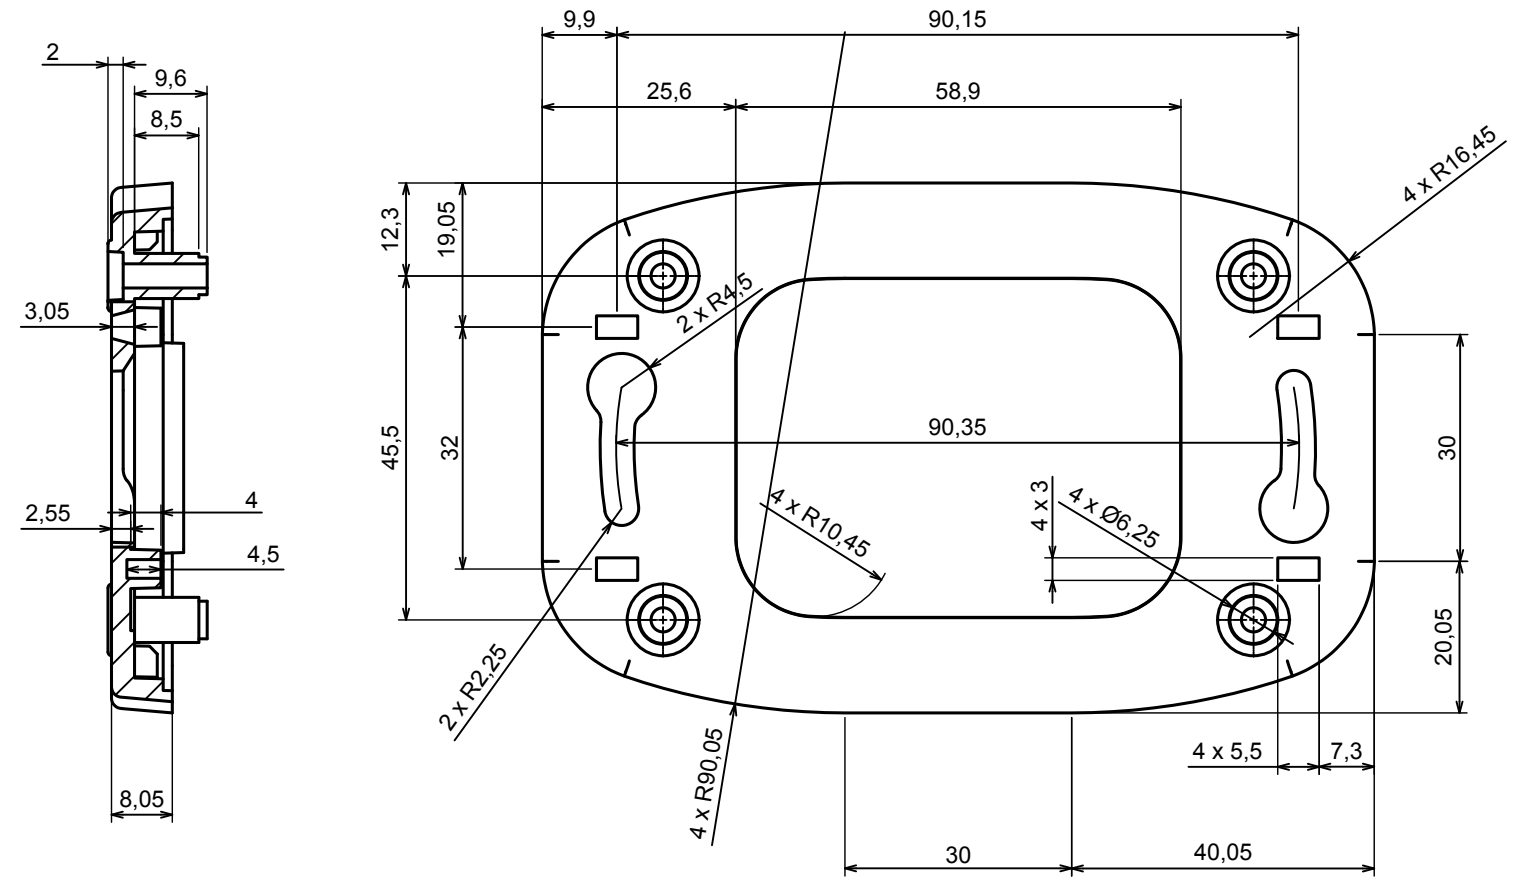

A-A

All rights reserved. Copyright Kradex 2022		
Product model	Enclosure ZM110.70.33 - Assembly	
Format: A3	Material: ABS	
Scale 1:1	Tolerance: +/- 0,3	

B-B

All rights reserved. Copyright Kradox 2022

Product model Enclosure ZM110.70.33 - Base

Format: A3 Material: ABS

Scale 1:1 Tolerance: +/- 0,3

All rights reserved. Copyright Kradex 2022

Product model: Enclosure ZM110.70.33 - Cover

Format: A3 Material: ABS

Scale 1:1 Tolerance: +/- 0,3

All rights reserved. Copyright Kradox 2022		
Product model	Enclosure ZM110.70.33 - Partition Plate	
Format: A3	Material: ABS	
Scale 2:1	Tolerance: +/- 0,3	

All rights reserved. Copyright Kradox 2022		
Product model	Enclosure ZM110.70.33 - Cap	
Format: A3	Material: ABS	
Scale 2:1	Tolerance: +/- 0,3	

X-ON Electronics

Largest Supplier of Electrical and Electronic Components