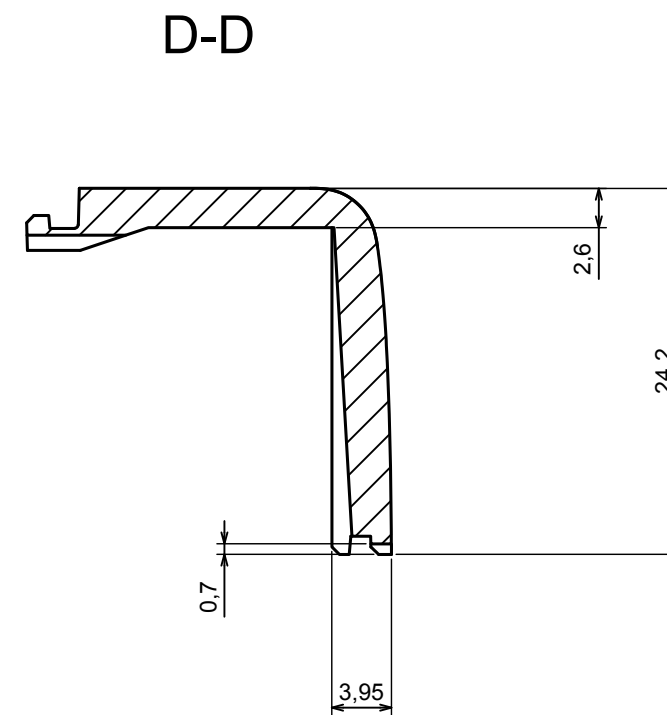

A-A

All rights reserved. Copyright Kradex 2022		
Product model	Enclosure ZM110.70.33 - Assembly	
Format: A3	Material: ABS	
Scale 1:1	Tolerance: +/- 0,3	

B-B

All rights reserved. Copyright Kradox 2022

Product model Enclosure ZM110.70.33 - Base

Format: A3 Material: ABS

Scale 1:1 Tolerance: +/- 0,3

All rights reserved. Copyright Kradex 2022

Product model: Enclosure ZM110.70.33 - Cover

Format: A3 Material: ABS

Scale 1:1 Tolerance: +/- 0,3

All rights reserved. Copyright Kradox 2022		
Product model	Enclosure ZM110.70.33 - Partition Plate	
Format: A3	Material: ABS	
Scale 2:1	Tolerance: +/- 0,3	

All rights reserved. Copyright Kradox 2022		
Product model	Enclosure ZM110.70.33 - Cap	
Format: A3	Material: ABS	
Scale 2:1	Tolerance: +/- 0,3	

X-ON Electronics

Largest Supplier of Electrical and Electronic Components