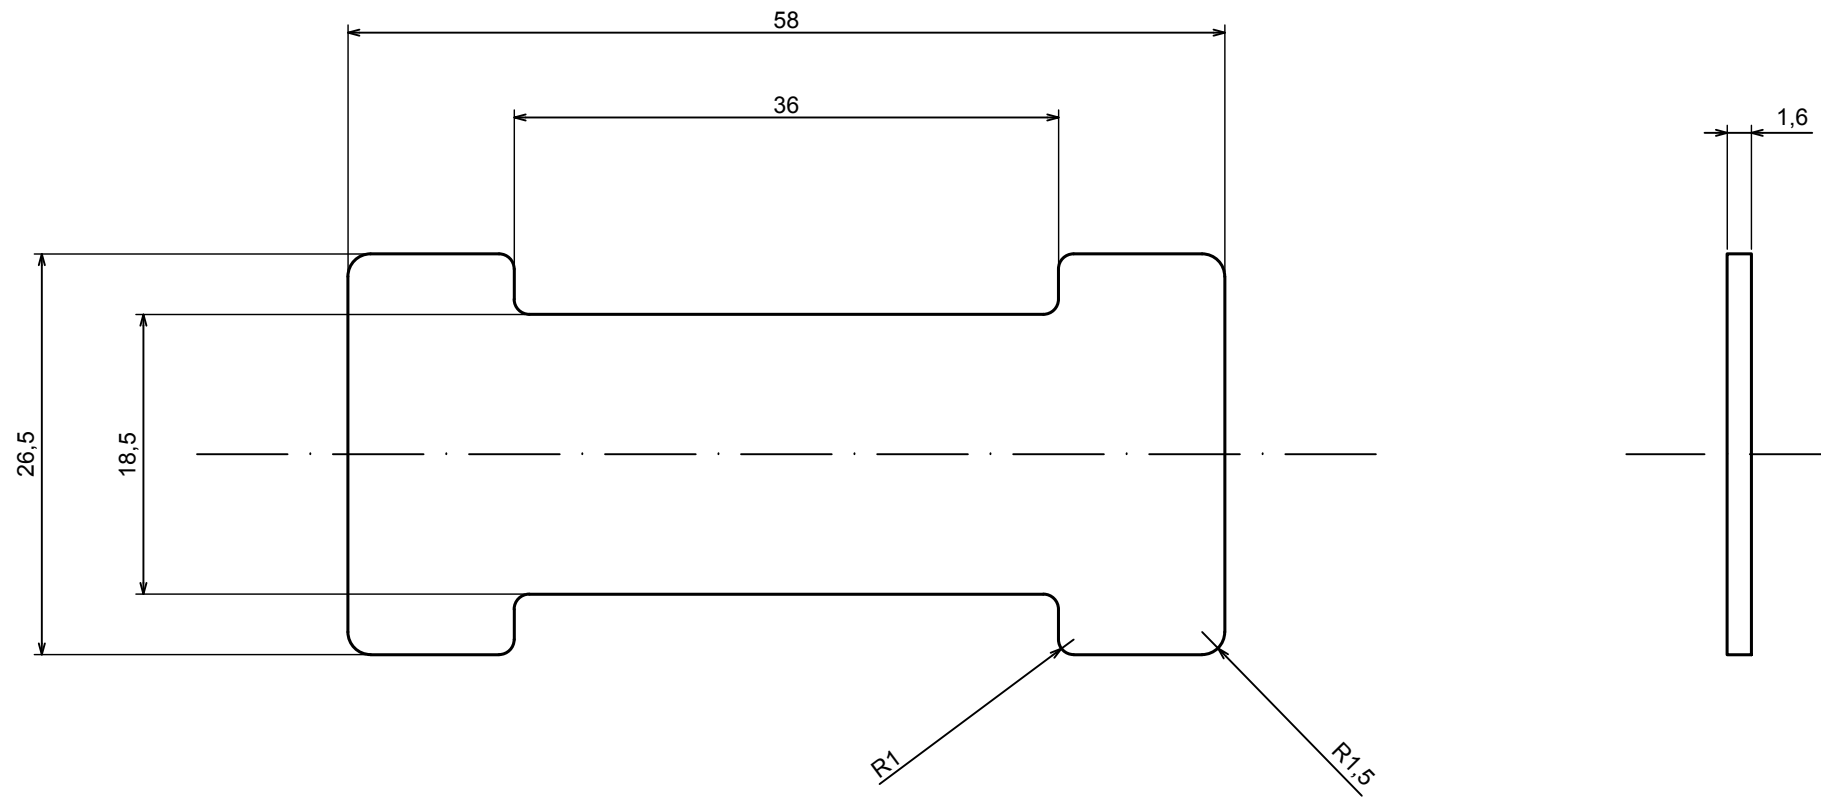

A-A

All rights reserved. Copyright Kradex 2022		
Product model	Enclosure ZM110.70.33 - Assembly	
Format: A3	Material: ABS	
Scale 1:1	Tolerance: +/- 0,3	

B-B

All rights reserved. Copyright Kradox 2022

Product model Enclosure ZM110.70.33 - Base

Format: A3 Material: ABS

Scale 1:1 Tolerance: +/- 0,3

All rights reserved. Copyright Kradex 2022

Product model: Enclosure ZM110.70.33 - Cover

Format: A3 Material: ABS

Scale 1:1 Tolerance: +/- 0,3

All rights reserved. Copyright Kradox 2022		
Product model	Enclosure ZM110.70.33 - Partition Plate	
Format: A3	Material: ABS	
Scale 2:1	Tolerance: +/- 0,3	

All rights reserved. Copyright Kradox 2022		
Product model	Enclosure ZM110.70.33 - Cap	
Format: A3	Material: ABS	
Scale 2:1	Tolerance: +/- 0,3	

X-ON Electronics

Largest Supplier of Electrical and Electronic Components