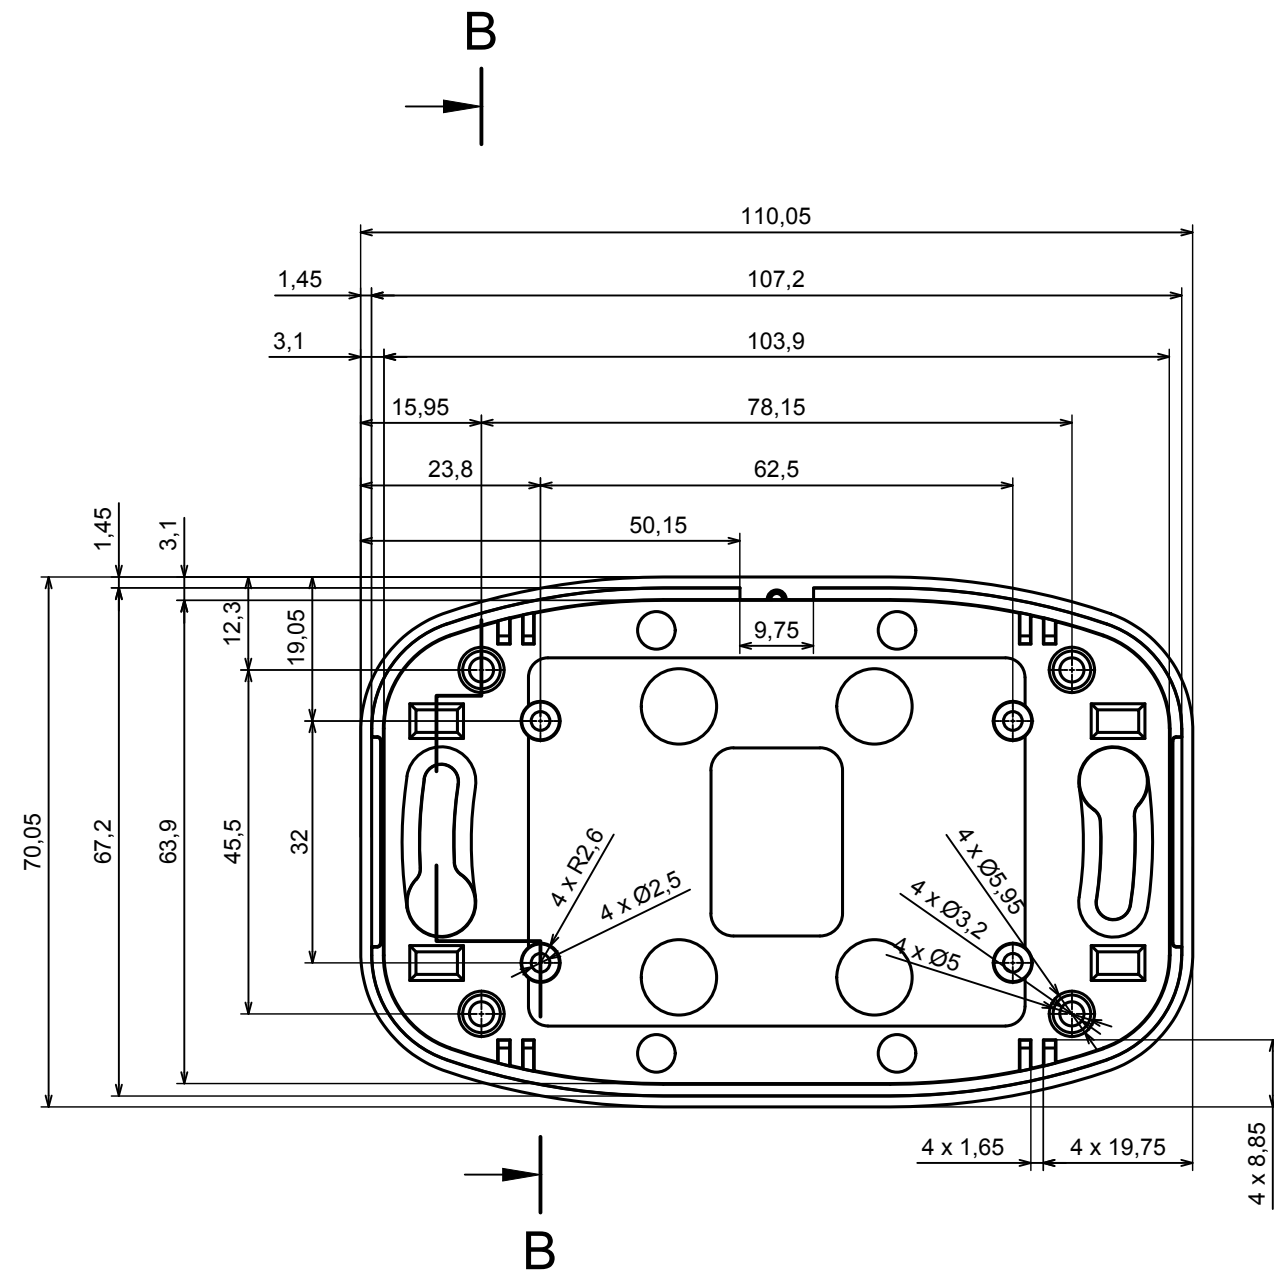

A-A

All rights reserved. Copyright Kradex 2022		
Product model	Enclosure ZM110.70.33 - Assembly	
Format: A3	Material: ABS	
Scale 1:1	Tolerance: +/- 0,3	

B-B

All rights reserved. Copyright Kradox 2022

Product model Enclosure ZM110.70.33 - Base

Format: A3 Material: ABS

Scale 1:1 Tolerance: +/- 0,3

All rights reserved. Copyright Kradex 2022

Product model: Enclosure ZM110.70.33 - Cover

Format: A3 Material: ABS

Scale 1:1 Tolerance: +/- 0,3

All rights reserved. Copyright Kradox 2022		
Product model	Enclosure ZM110.70.33 - Partition Plate	
Format: A3	Material: ABS	
Scale 2:1	Tolerance: +/- 0,3	

All rights reserved. Copyright Kradox 2022		
Product model	Enclosure ZM110.70.33 - Cap	
Format: A3	Material: ABS	
Scale 2:1	Tolerance: +/- 0,3	

X-ON Electronics

Largest Supplier of Electrical and Electronic Components