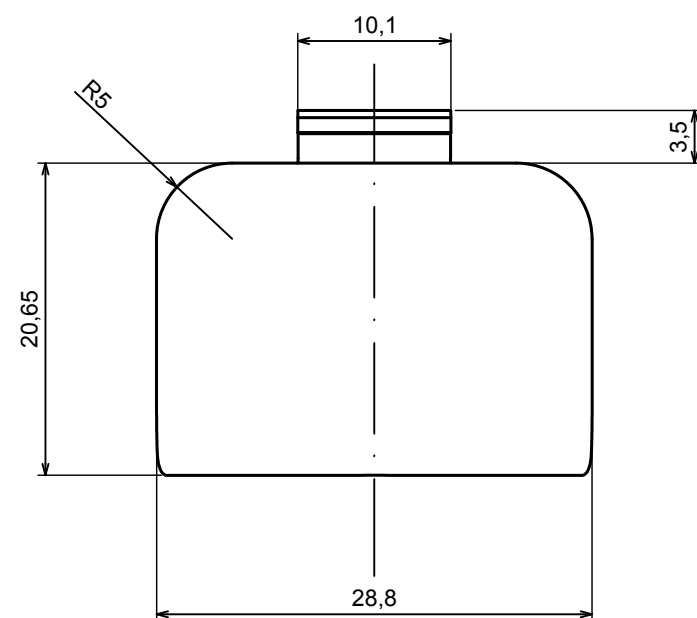

A-A

All rights reserved. Copyright Kradex 2022		
Product model	Enclosure ZM110.70.33 - Assembly	
Format: A3	Material: ABS	
Scale 1:1	Tolerance: +/- 0,3	

B-B

All rights reserved. Copyright Kradox 2022

Product model Enclosure ZM110.70.33 - Base

Format: A3 Material: ABS

Scale 1:1 Tolerance: +/- 0,3

All rights reserved. Copyright Kradex 2022

Product model: Enclosure ZM110.70.33 - Cover

Format: A3 Material: ABS

Scale 1:1 Tolerance: +/- 0,3

All rights reserved. Copyright Kradox 2022		
Product model	Enclosure ZM110.70.33 - Partition Plate	
Format: A3	Material: ABS	
Scale 2:1	Tolerance: +/- 0,3	

All rights reserved. Copyright Kradox 2022		
Product model	Enclosure ZM110.70.33 - Cap	
Format: A3	Material: ABS	
Scale 2:1	Tolerance: +/- 0,3	

X-ON Electronics

Largest Supplier of Electrical and Electronic Components