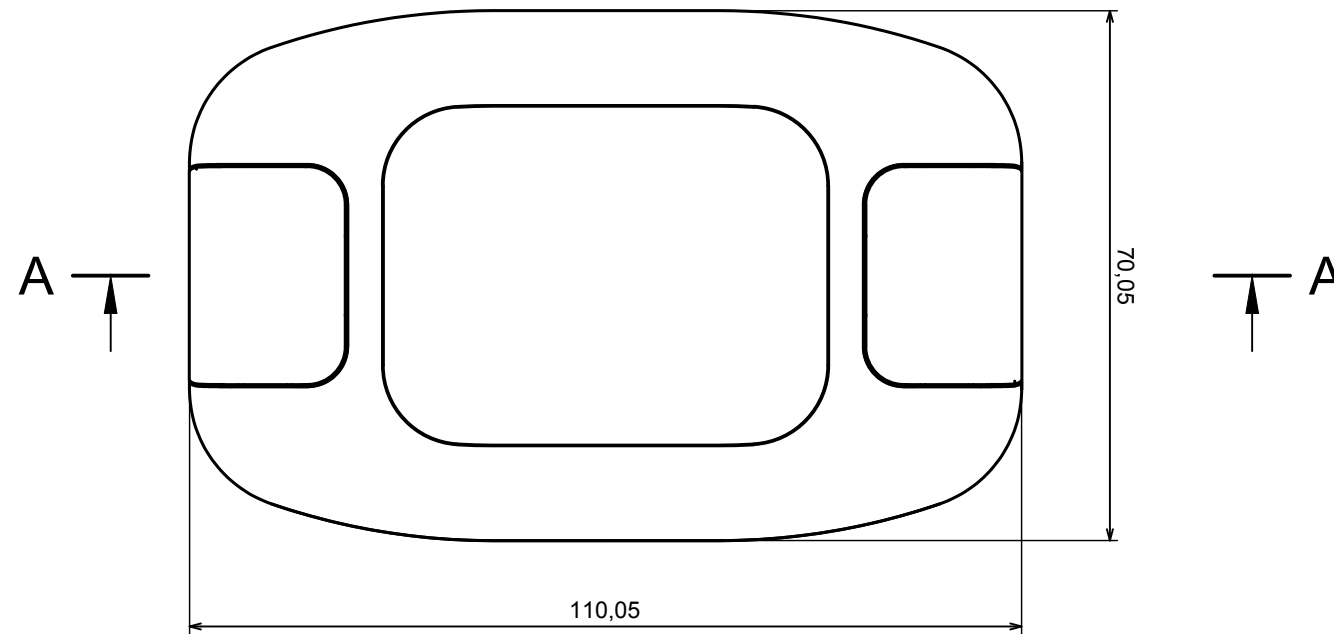

A-A

All rights reserved. Copyright Kradex 2022		
Product model	Enclosure ZM110.70.33 - Assembly	
Format: A3	Material: ABS	
Scale 1:1	Tolerance: +/- 0,3	

B-B

All rights reserved. Copyright Kradox 2022

Product model Enclosure ZM110.70.33 - Base

Format: A3 Material: ABS

Scale 1:1 Tolerance: +/- 0,3

All rights reserved. Copyright Kradex 2022

Product model: Enclosure ZM110.70.33 - Cover

Format: A3 Material: ABS

Scale 1:1 Tolerance: +/- 0,3

All rights reserved. Copyright Kradox 2022		
Product model	Enclosure ZM110.70.33 - Partition Plate	
Format: A3	Material: ABS	
Scale 2:1	Tolerance: +/- 0,3	

All rights reserved. Copyright Kradox 2022		
Product model	Enclosure ZM110.70.33 - Cap	
Format: A3	Material: ABS	
Scale 2:1	Tolerance: +/- 0,3	

X-ON Electronics

Largest Supplier of Electrical and Electronic Components