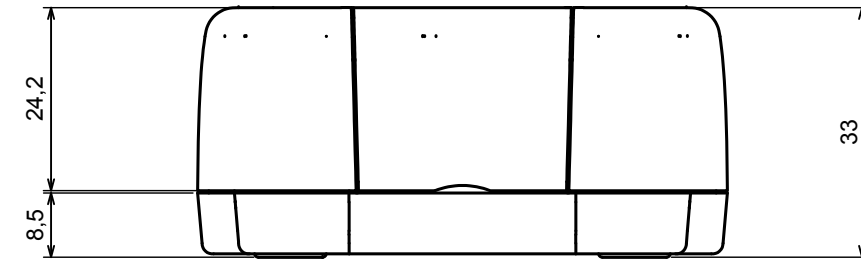

A-A

All rights reserved. Copyright Kradex 2022		
Product model	Enclosure ZM110.70.33 - Assembly	
Format: A3	Material: ABS	
Scale 1:1	Tolerance: +/- 0,3	

B-B

All rights reserved. Copyright Kradox 2022

Product model Enclosure ZM110.70.33 - Base

Format: A3 Material: ABS

Scale 1:1 Tolerance: +/- 0,3

All rights reserved. Copyright Kradex 2022

Product model: Enclosure ZM110.70.33 - Cover

Format: A3 Material: ABS

Scale 1:1 Tolerance: +/- 0,3

All rights reserved. Copyright Kradox 2022		
Product model	Enclosure ZM110.70.33 - Partition Plate	
Format: A3	Material: ABS	
Scale 2:1	Tolerance: +/- 0,3	

All rights reserved. Copyright Kradox 2022		
Product model	Enclosure ZM110.70.33 - Cap	
Format: A3	Material: ABS	
Scale 2:1	Tolerance: +/- 0,3	

X-ON Electronics

Largest Supplier of Electrical and Electronic Components